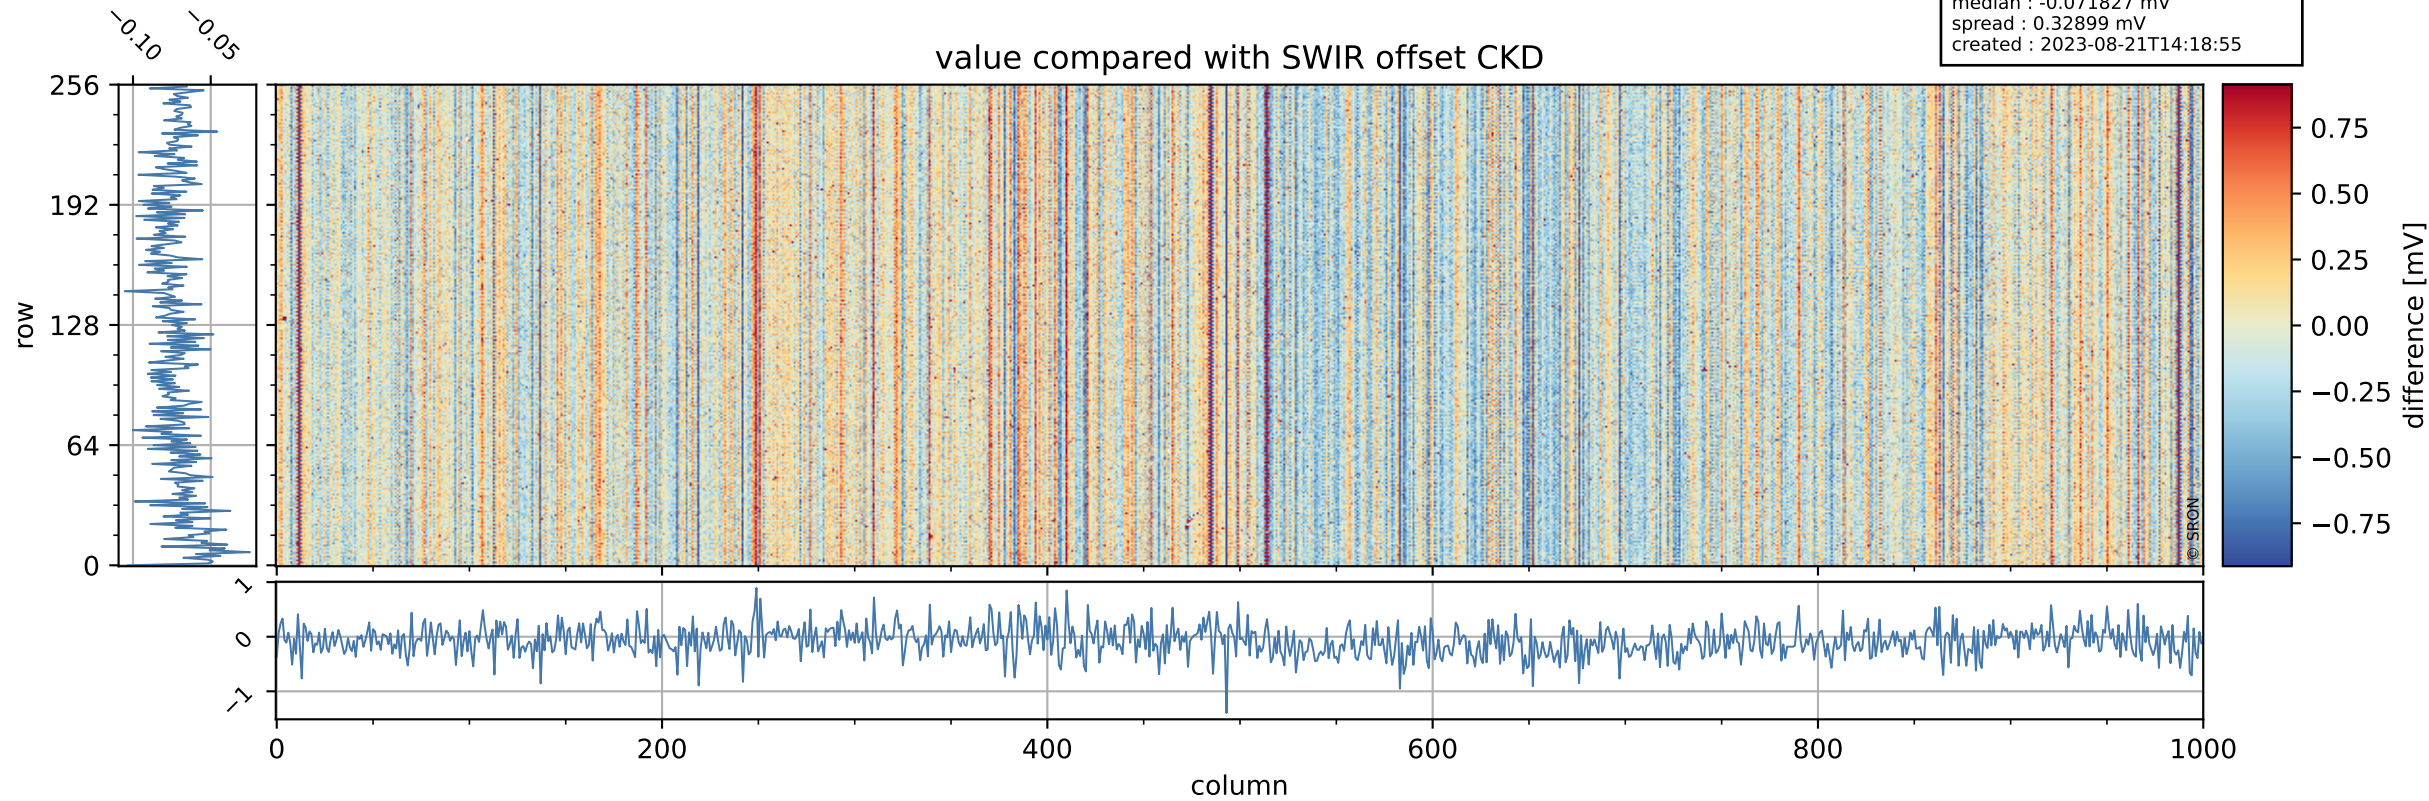

Tropomi SWIR offset (official)

orbits : 18 in [5347, 5392]
coverage : 2018-10-25 / 2018-10-28
median : 0.52595 V
spread : 0.035926 V
created : 2023-08-21T14:18:55

value detector map

Tropomi SWIR offset (official)

orbits : 18 in [5347, 5392]
coverage : 2018-10-25 / 2018-10-28
median : 30.098 μV
spread : 18.161 μV
created : 2023-08-21T14:18:55

Tropomi SWIR offset (official)

orbits : 18 in [5347, 5392]
coverage : 2018-10-25 / 2018-10-28
median : -0.071827 mV
spread : 0.32899 mV
created : 2023-08-21T14:18:55

value compared with SWIR offset CKD

Tropomi SWIR offset (official) ground-tracks of Sentinel-5P

orbits : 18 in [5347, 5392]
coverage : 2018-10-25 / 2018-10-28
created : 2023-08-21T14:18:56

Tropomi SWIR offset (official)

orbits : [2827, 5392]
coverage : 2018-04-30 / 2018-10-28
created : 2023-08-21T14:18:56

trend of detector median & temperatures