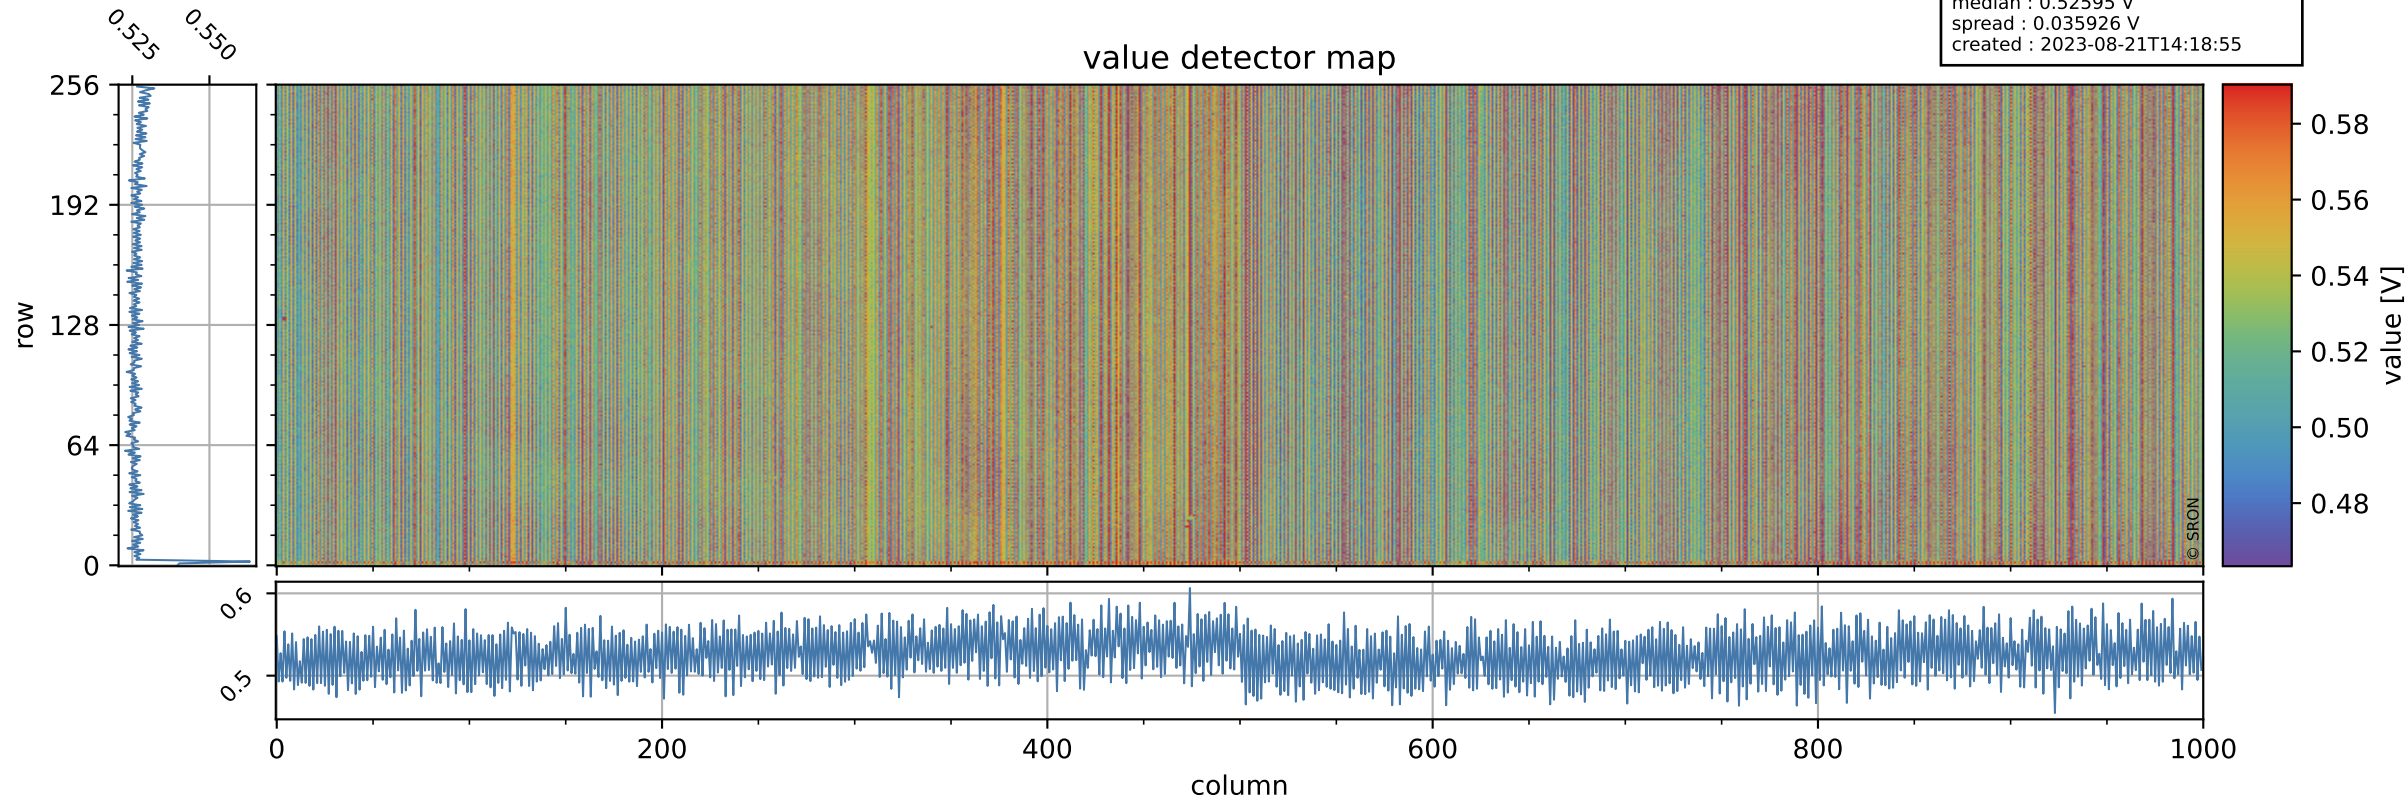

Tropomi SWIR offset (official)

orbits : 18 in [5347, 5392]
coverage : 2018-10-25 / 2018-10-28
median : 0.52595 V
spread : 0.035926 V
created : 2023-08-21T14:18:55

value detector map

Tropomi SWIR offset (official)

orbits : 18 in [5347, 5392]
coverage : 2018-10-25 / 2018-10-28
median : 30.098 μV
spread : 18.161 μV
created : 2023-08-21T14:18:55

Tropomi SWIR offset (official)

orbits : 18 in [5347, 5392]
coverage : 2018-10-25 / 2018-10-28
median : -0.071827 mV
spread : 0.32899 mV
created : 2023-08-21T14:18:55

value compared with SWIR offset CKD

Tropomi SWIR offset (official) ground-tracks of Sentinel-5P

orbits : 18 in [5347, 5392]
coverage : 2018-10-25 / 2018-10-28
created : 2023-08-21T14:18:56

Tropomi SWIR offset (official)

orbits : [2827, 5392]
coverage : 2018-04-30 / 2018-10-28
created : 2023-08-21T14:18:56

trend of detector median & temperatures