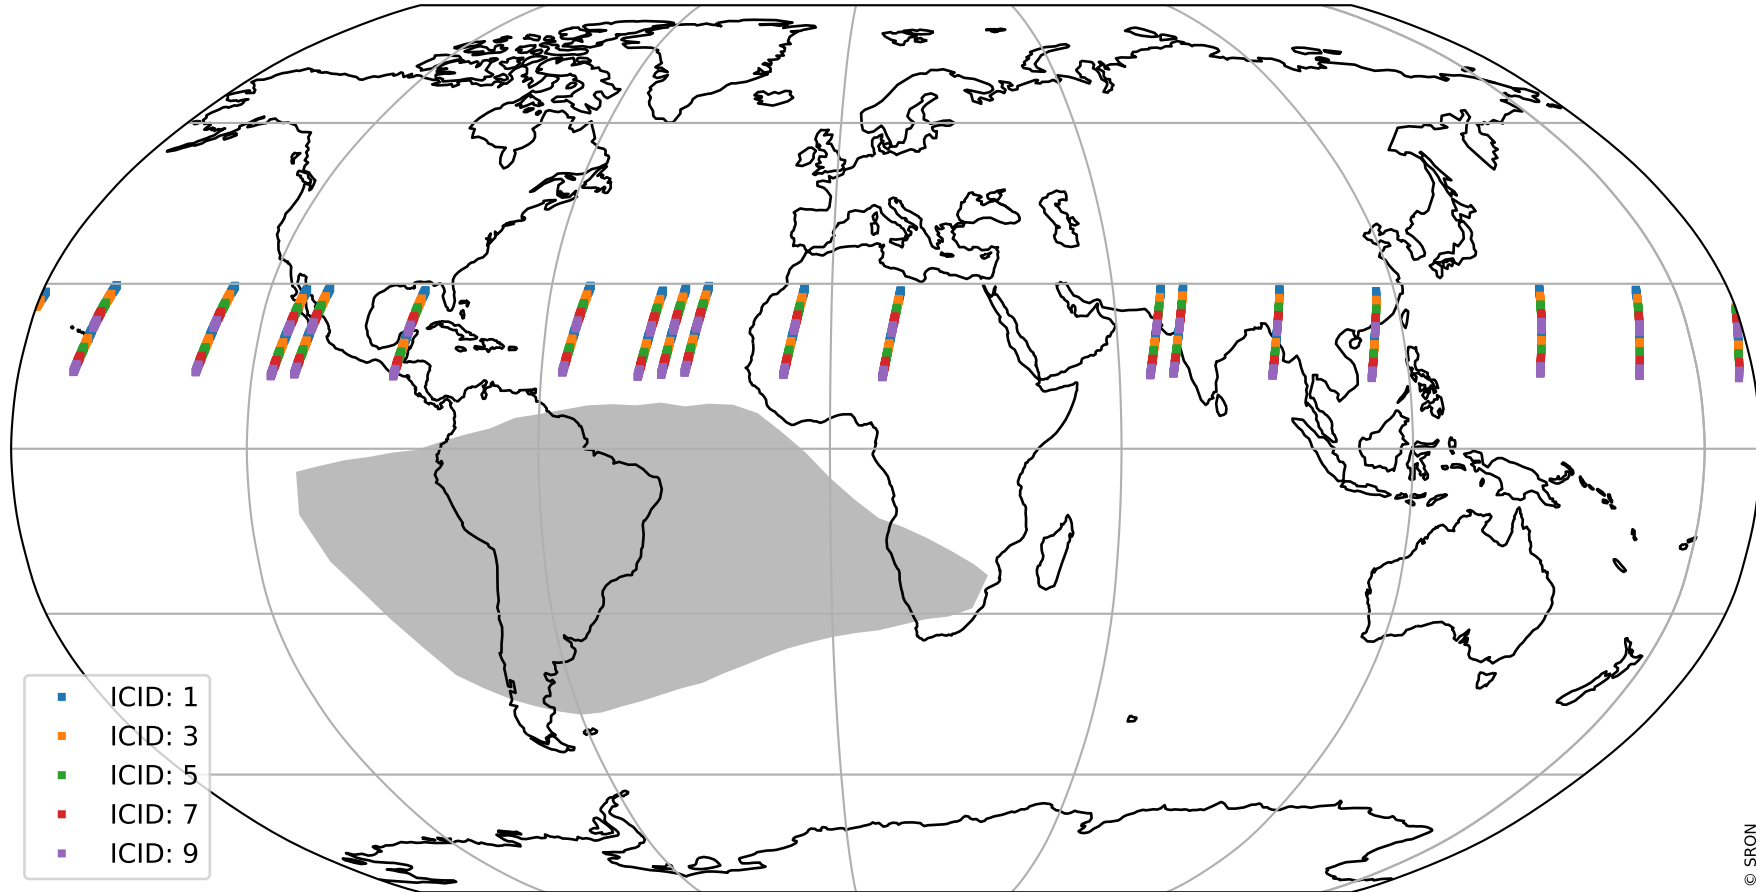

Tropomi SWIR offset (official)

orbits : 18 in [5347, 5392]
coverage : 2018-10-25 / 2018-10-28
median : 0.52595 V
spread : 0.035926 V
created : 2023-08-21T14:18:55

value detector map

Tropomi SWIR offset (official)

orbits : 18 in [5347, 5392]
coverage : 2018-10-25 / 2018-10-28
median : 30.098 μV
spread : 18.161 μV
created : 2023-08-21T14:18:55

Tropomi SWIR offset (official)

orbits : 18 in [5347, 5392]
coverage : 2018-10-25 / 2018-10-28
median : -0.071827 mV
spread : 0.32899 mV
created : 2023-08-21T14:18:55

value compared with SWIR offset CKD

Tropomi SWIR offset (official) ground-tracks of Sentinel-5P

orbits : 18 in [5347, 5392]
coverage : 2018-10-25 / 2018-10-28
created : 2023-08-21T14:18:56

Tropomi SWIR offset (official)

orbits : [2827, 5392]
coverage : 2018-04-30 / 2018-10-28
created : 2023-08-21T14:18:56

trend of detector median & temperatures