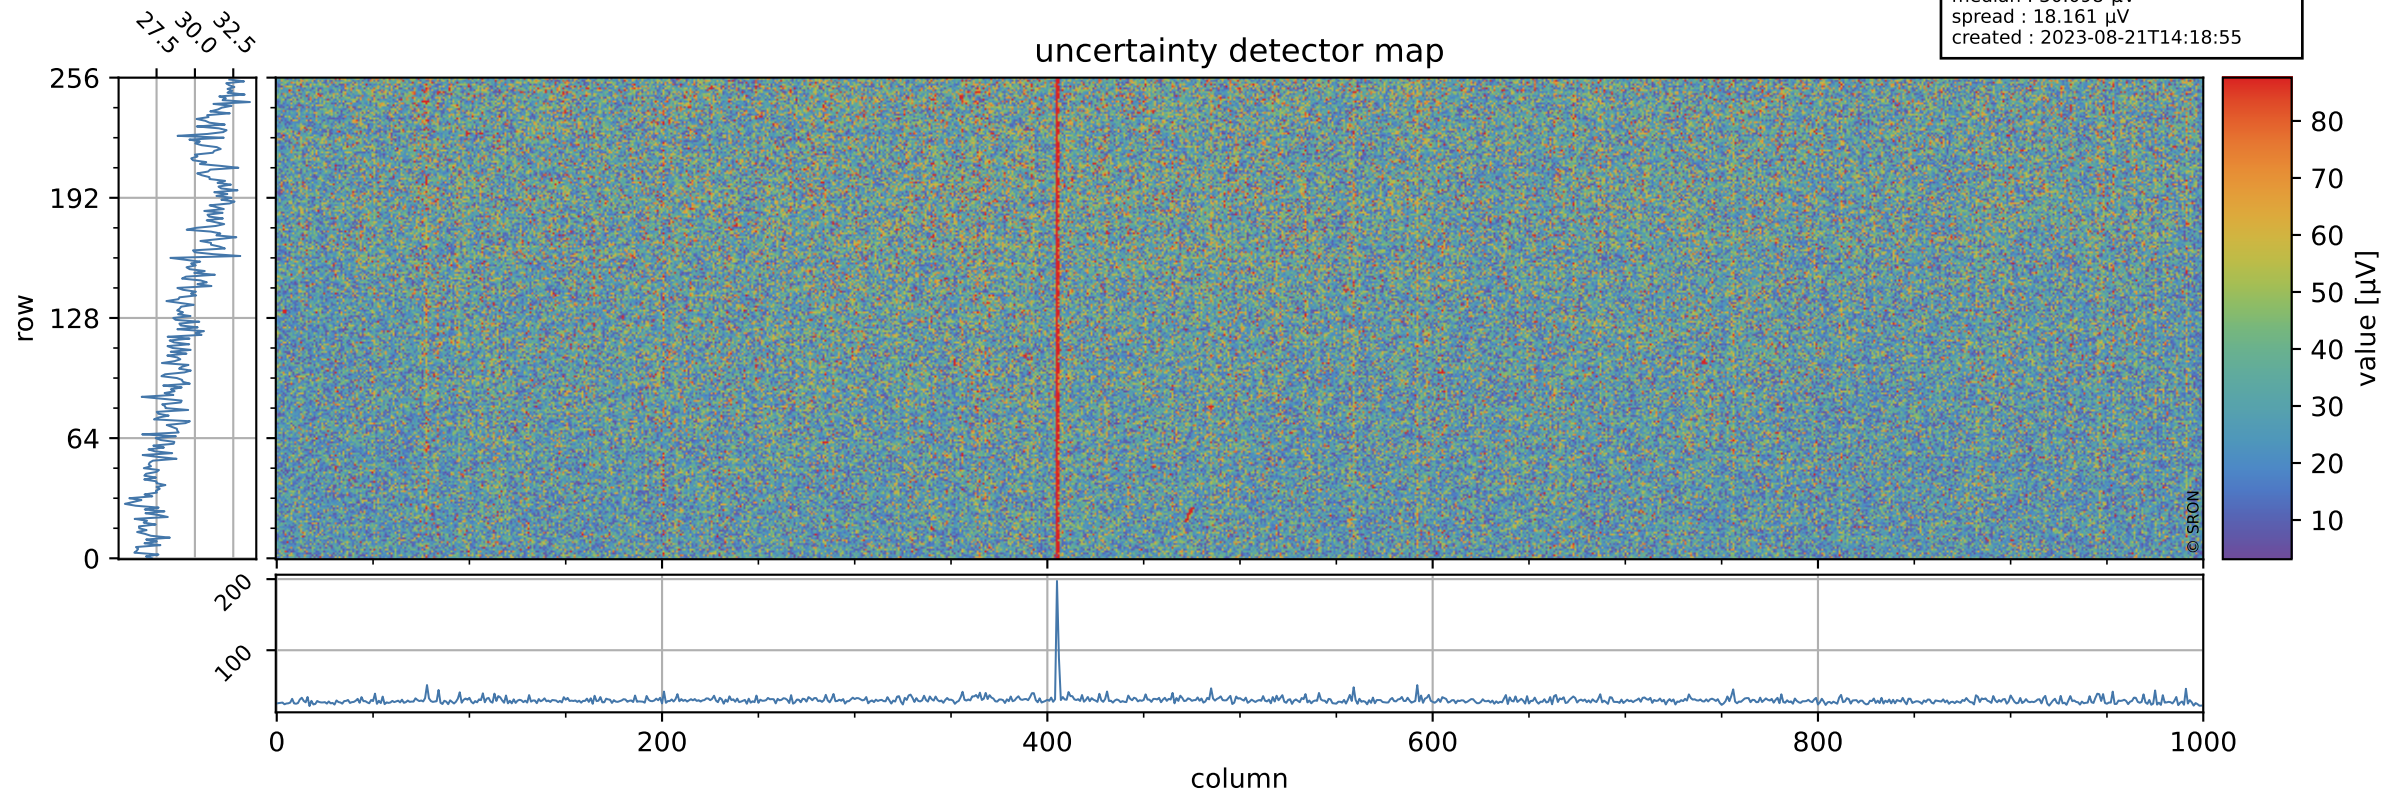

Tropomi SWIR offset (official)

orbits : 18 in [5347, 5392]
coverage : 2018-10-25 / 2018-10-28
median : 0.52595 V
spread : 0.035926 V
created : 2023-08-21T14:18:55

value detector map

Tropomi SWIR offset (official)

orbits : 18 in [5347, 5392]
coverage : 2018-10-25 / 2018-10-28
median : 30.098 μV
spread : 18.161 μV
created : 2023-08-21T14:18:55

Tropomi SWIR offset (official)

orbits : 18 in [5347, 5392]
coverage : 2018-10-25 / 2018-10-28
median : -0.071827 mV
spread : 0.32899 mV
created : 2023-08-21T14:18:55

value compared with SWIR offset CKD

Tropomi SWIR offset (official) ground-tracks of Sentinel-5P

orbits : 18 in [5347, 5392]
coverage : 2018-10-25 / 2018-10-28
created : 2023-08-21T14:18:56

Tropomi SWIR offset (official)

orbits : [2827, 5392]
coverage : 2018-04-30 / 2018-10-28
created : 2023-08-21T14:18:56

trend of detector median & temperatures