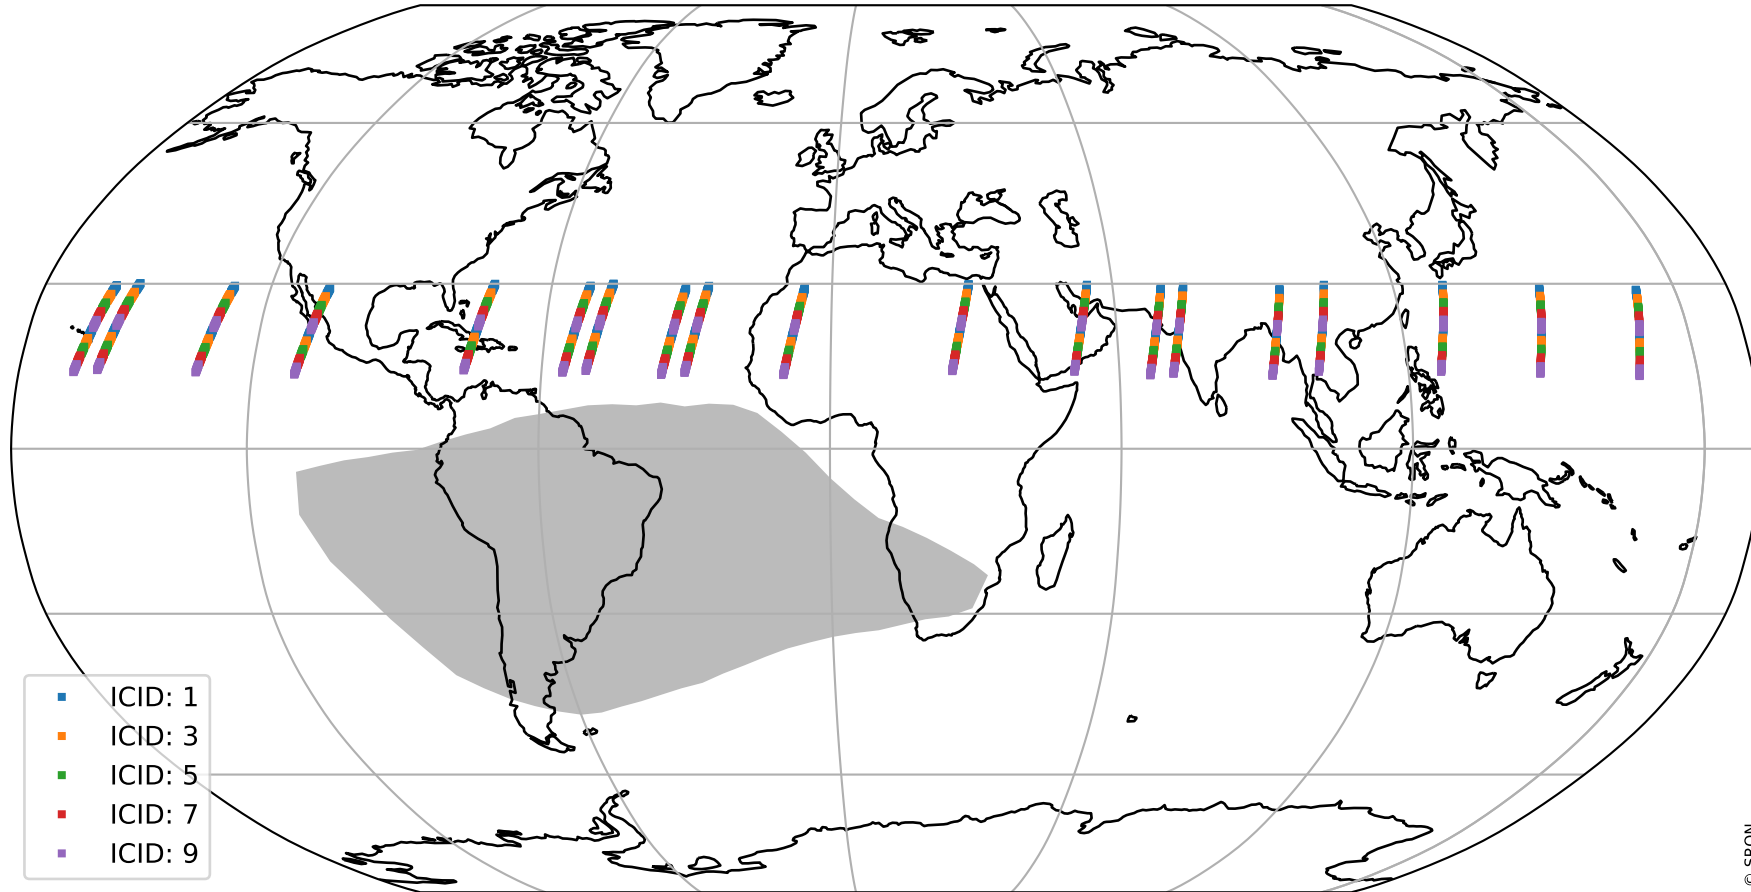

# Tropomi SWIR offset (official)

orbits : 19 in [5362, 5407]  
coverage : 2018-10-26 / 2018-10-29  
median : 29.899  $\mu\text{V}$   
spread : 18.168  $\mu\text{V}$   
created : 2023-08-21T14:18:57

# Tropomi SWIR offset (official)

orbits : 19 in [5362, 5407]  
coverage : 2018-10-26 / 2018-10-29  
median : -0.080619 mV  
spread : 0.32696 mV  
created : 2023-08-21T14:18:57

value compared with SWIR offset CKD

# Tropomi SWIR offset (official) ground-tracks of Sentinel-5P

orbits : 19 in [5362, 5407]  
coverage : 2018-10-26 / 2018-10-29  
created : 2023-08-21T14:18:57

# Tropomi SWIR offset (official)

orbits : [2827, 5407]  
coverage : 2018-04-30 / 2018-10-29  
created : 2023-08-21T14:18:58