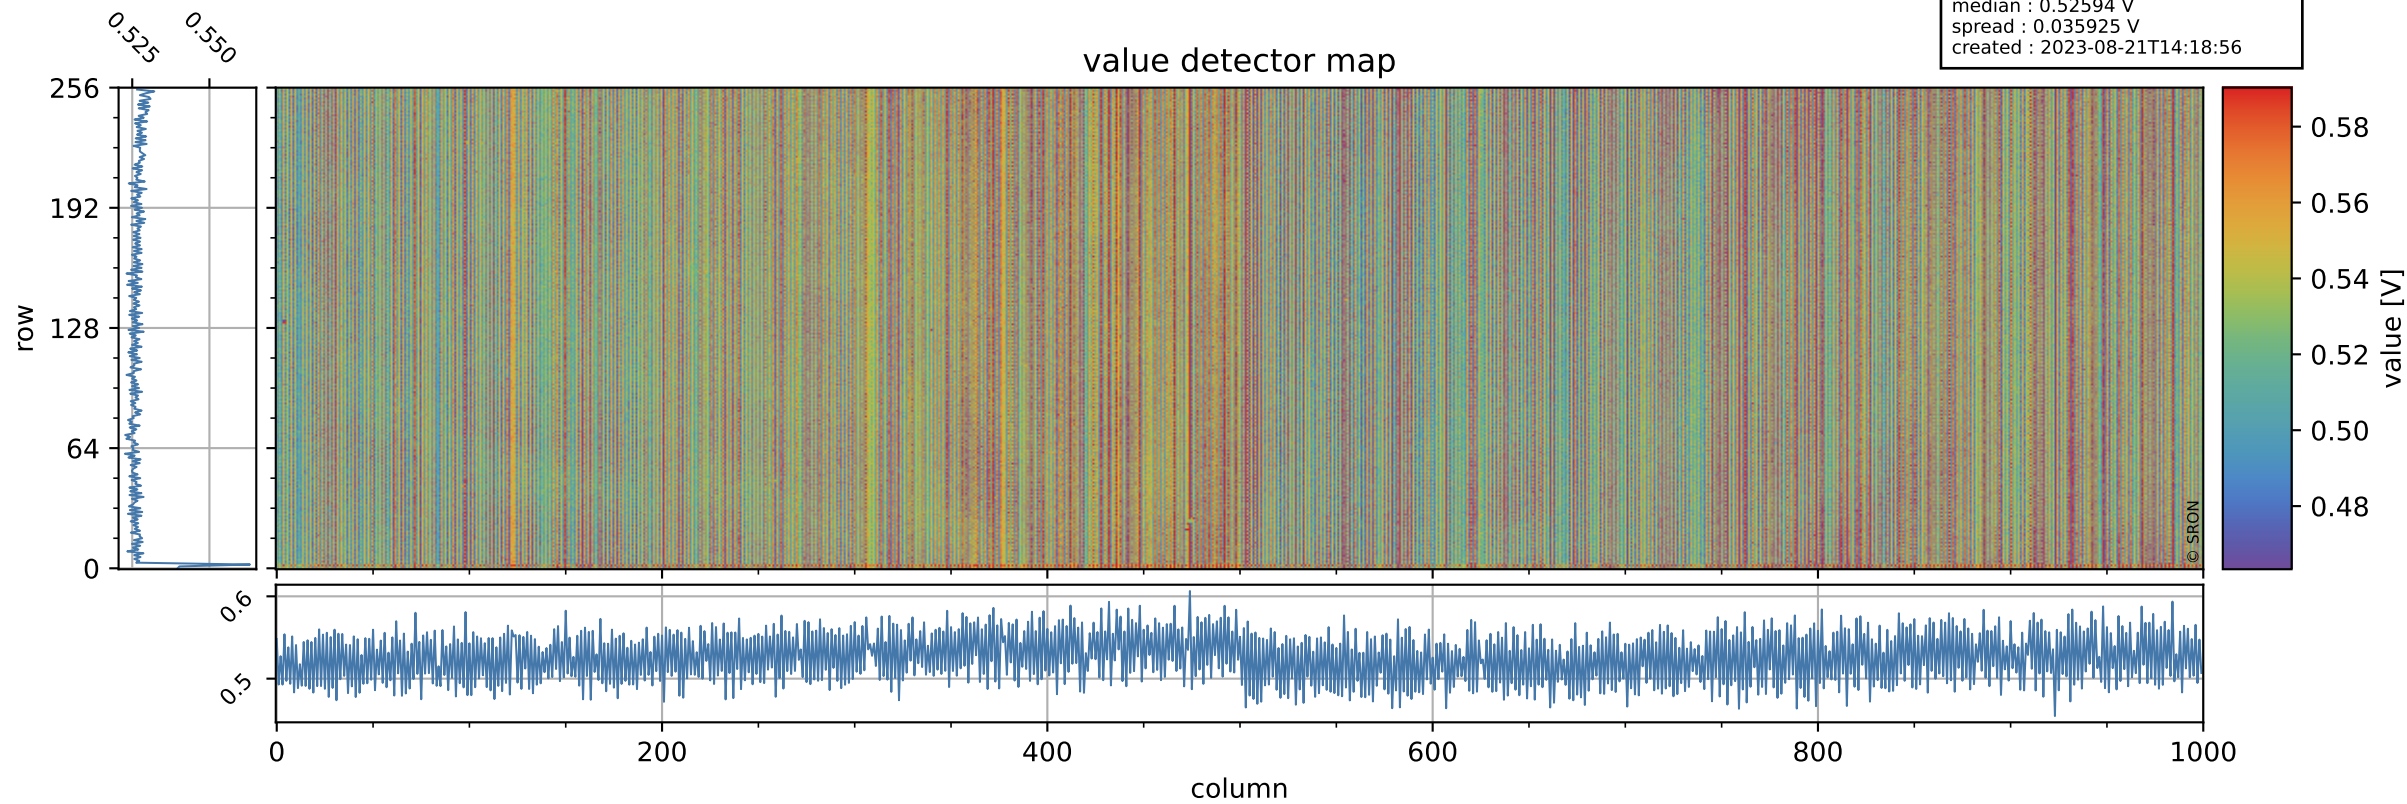

# Tropomi SWIR offset (official)

orbits : 19 in [5362, 5407]  
coverage : 2018-10-26 / 2018-10-29  
median : 0.52594 V  
spread : 0.035925 V  
created : 2023-08-21T14:18:56

## value detector map

# Tropomi SWIR offset (official)

orbits : 19 in [5362, 5407]  
coverage : 2018-10-26 / 2018-10-29  
median : 29.899  $\mu\text{V}$   
spread : 18.168  $\mu\text{V}$   
created : 2023-08-21T14:18:57

# Tropomi SWIR offset (official) ground-tracks of Sentinel-5P

orbits : 19 in [5362, 5407]  
coverage : 2018-10-26 / 2018-10-29  
created : 2023-08-21T14:18:57