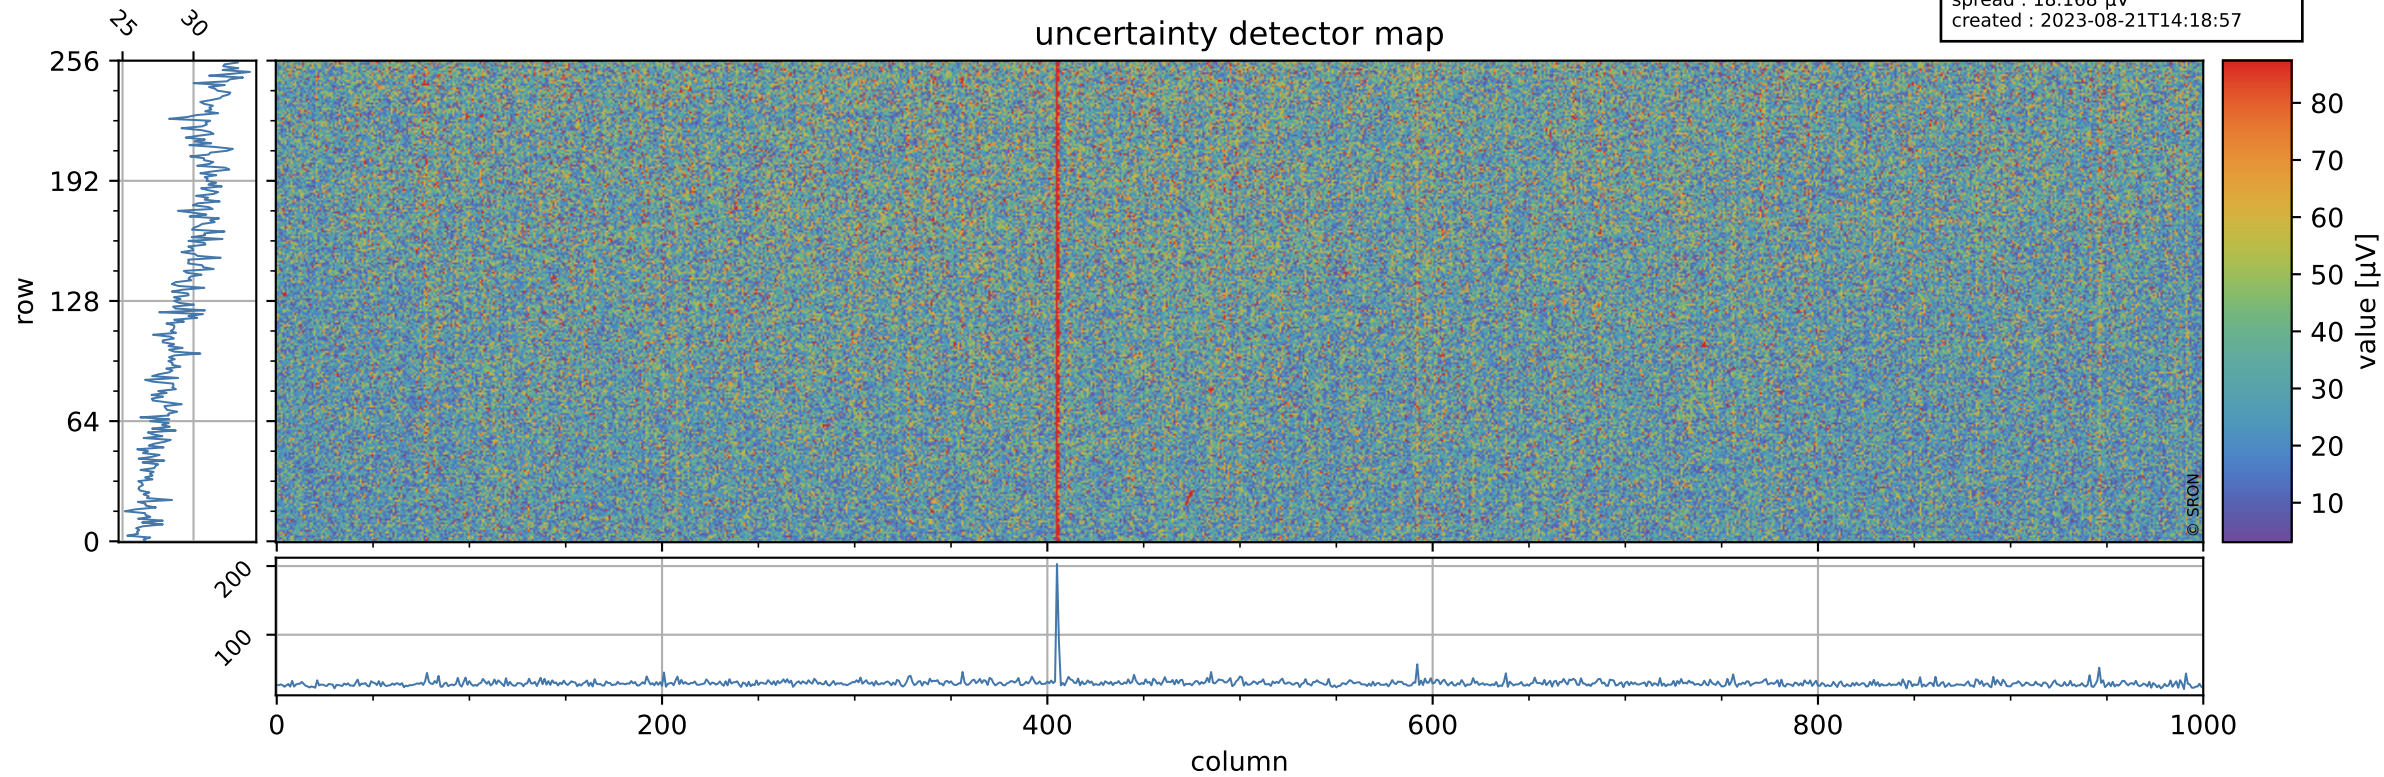

# Tropomi SWIR offset (official)

orbits : 19 in [5362, 5407]  
coverage : 2018-10-26 / 2018-10-29  
median : 0.52594 V  
spread : 0.035925 V  
created : 2023-08-21T14:18:56

## value detector map

# Tropomi SWIR offset (official)

orbits : 19 in [5362, 5407]  
coverage : 2018-10-26 / 2018-10-29  
median : 29.899  $\mu\text{V}$   
spread : 18.168  $\mu\text{V}$   
created : 2023-08-21T14:18:57

# Tropomi SWIR offset (official) ground-tracks of Sentinel-5P

orbits : 19 in [5362, 5407]  
coverage : 2018-10-26 / 2018-10-29  
created : 2023-08-21T14:18:57