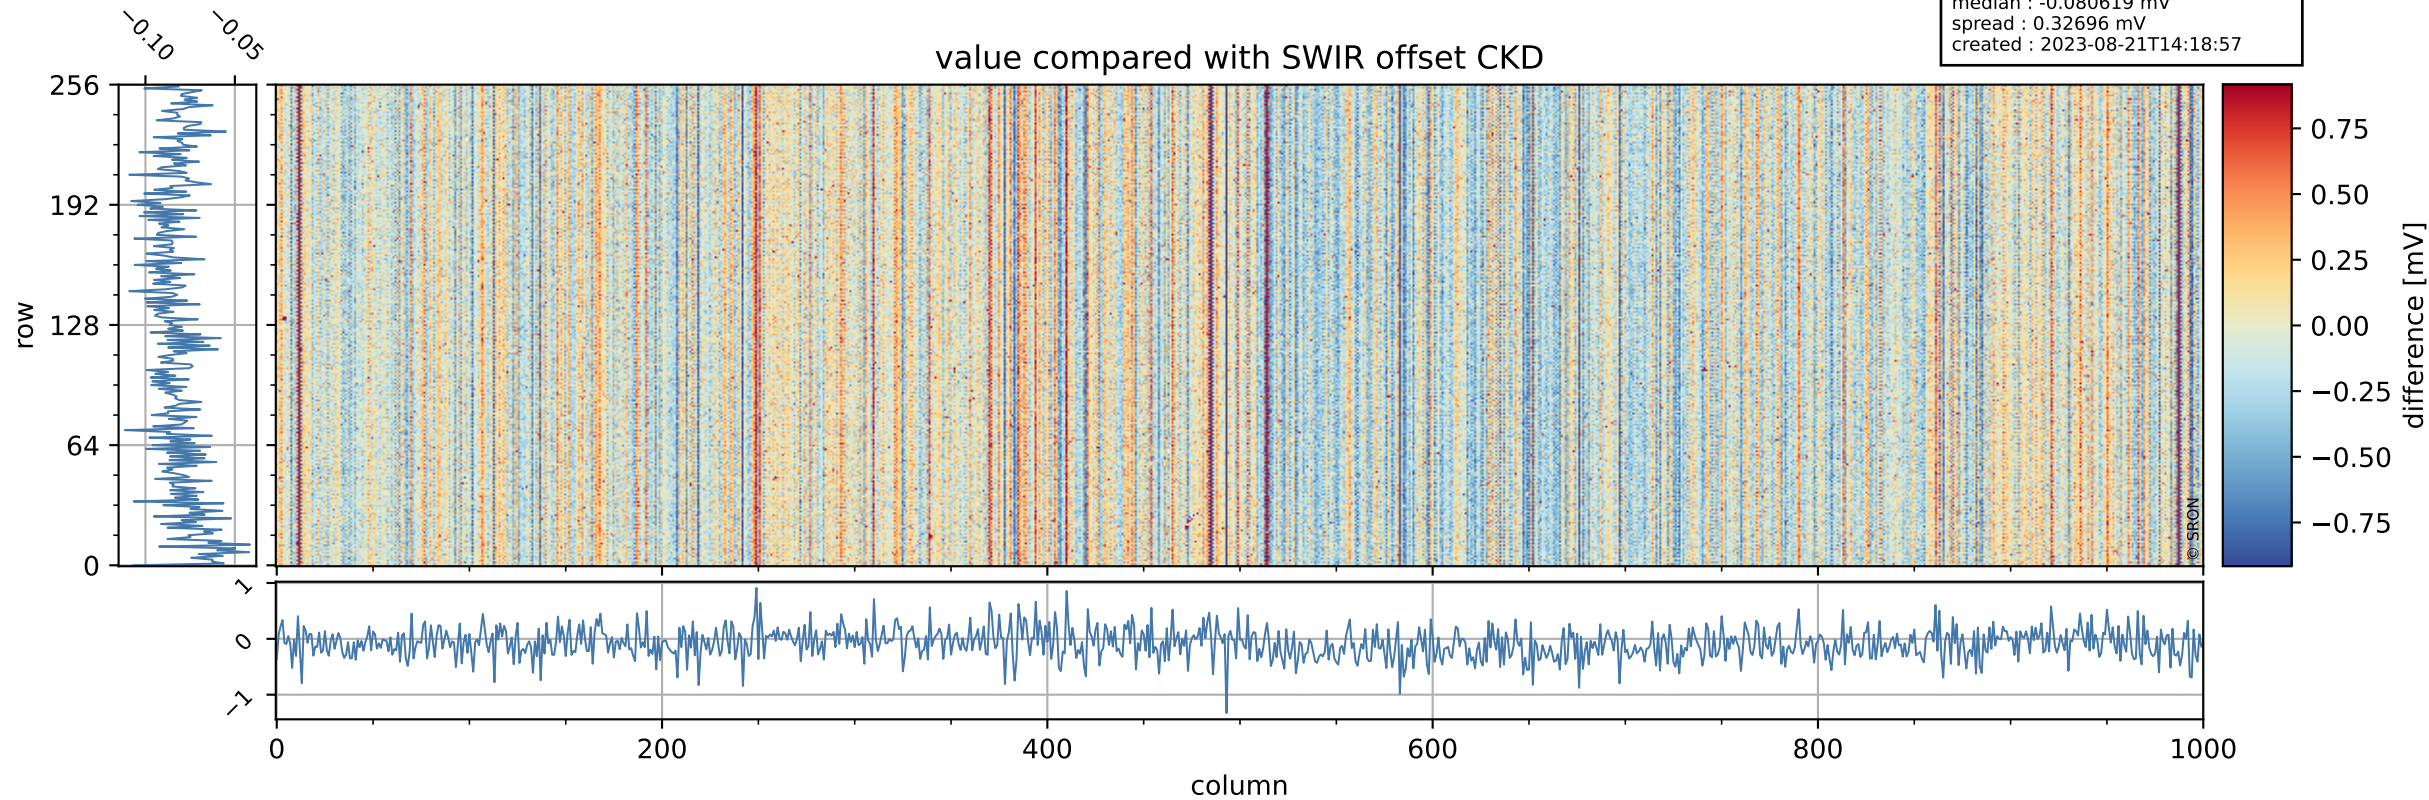

## value detector map

# Tropomi SWIR offset (official)

orbits : 19 in [5362, 5407]  
coverage : 2018-10-26 / 2018-10-29  
median : 29.899  $\mu\text{V}$   
spread : 18.168  $\mu\text{V}$   
created : 2023-08-21T14:18:57

# Tropomi SWIR offset (official)

orbits : 19 in [5362, 5407]  
coverage : 2018-10-26 / 2018-10-29  
median : -0.080619 mV  
spread : 0.32696 mV  
created : 2023-08-21T14:18:57

value compared with SWIR offset CKD

# Tropomi SWIR offset (official) ground-tracks of Sentinel-5P

orbits : 19 in [5362, 5407]  
coverage : 2018-10-26 / 2018-10-29  
created : 2023-08-21T14:18:57