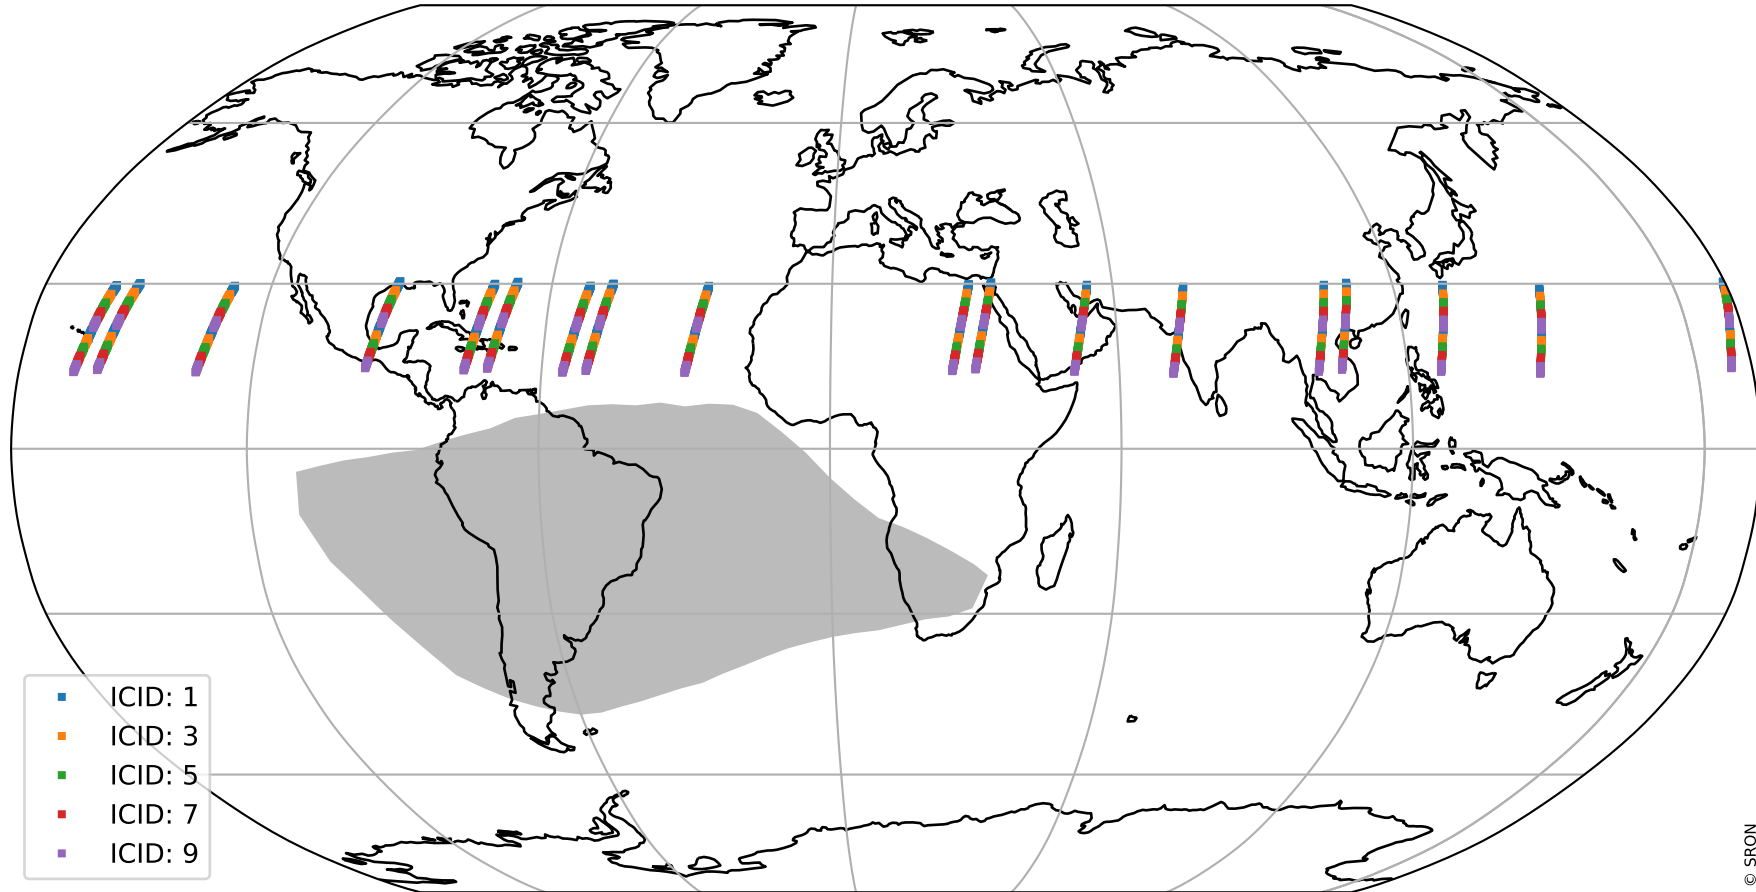

Tropomi SWIR offset (official)

orbits : 18 in [5377, 5422]
coverage : 2018-10-27 / 2018-10-30
median : 0.52593 V
spread : 0.035925 V
created : 2023-08-21T14:18:58

value detector map

Tropomi SWIR offset (official)

orbits : 18 in [5377, 5422]
coverage : 2018-10-27 / 2018-10-30
median : 30.428 μV
spread : 18.418 μV
created : 2023-08-21T14:18:59

Tropomi SWIR offset (official)

orbits : 18 in [5377, 5422]
coverage : 2018-10-27 / 2018-10-30
median : -0.087834 mV
spread : 0.32653 mV
created : 2023-08-21T14:18:59

value compared with SWIR offset CKD

Tropomi SWIR offset (official) ground-tracks of Sentinel-5P

orbits : 18 in [5377, 5422]
coverage : 2018-10-27 / 2018-10-30
created : 2023-08-21T14:18:59

Tropomi SWIR offset (official)

orbits : [2827, 5422]
coverage : 2018-04-30 / 2018-10-30
created : 2023-08-21T14:18:59

trend of detector median & temperatures