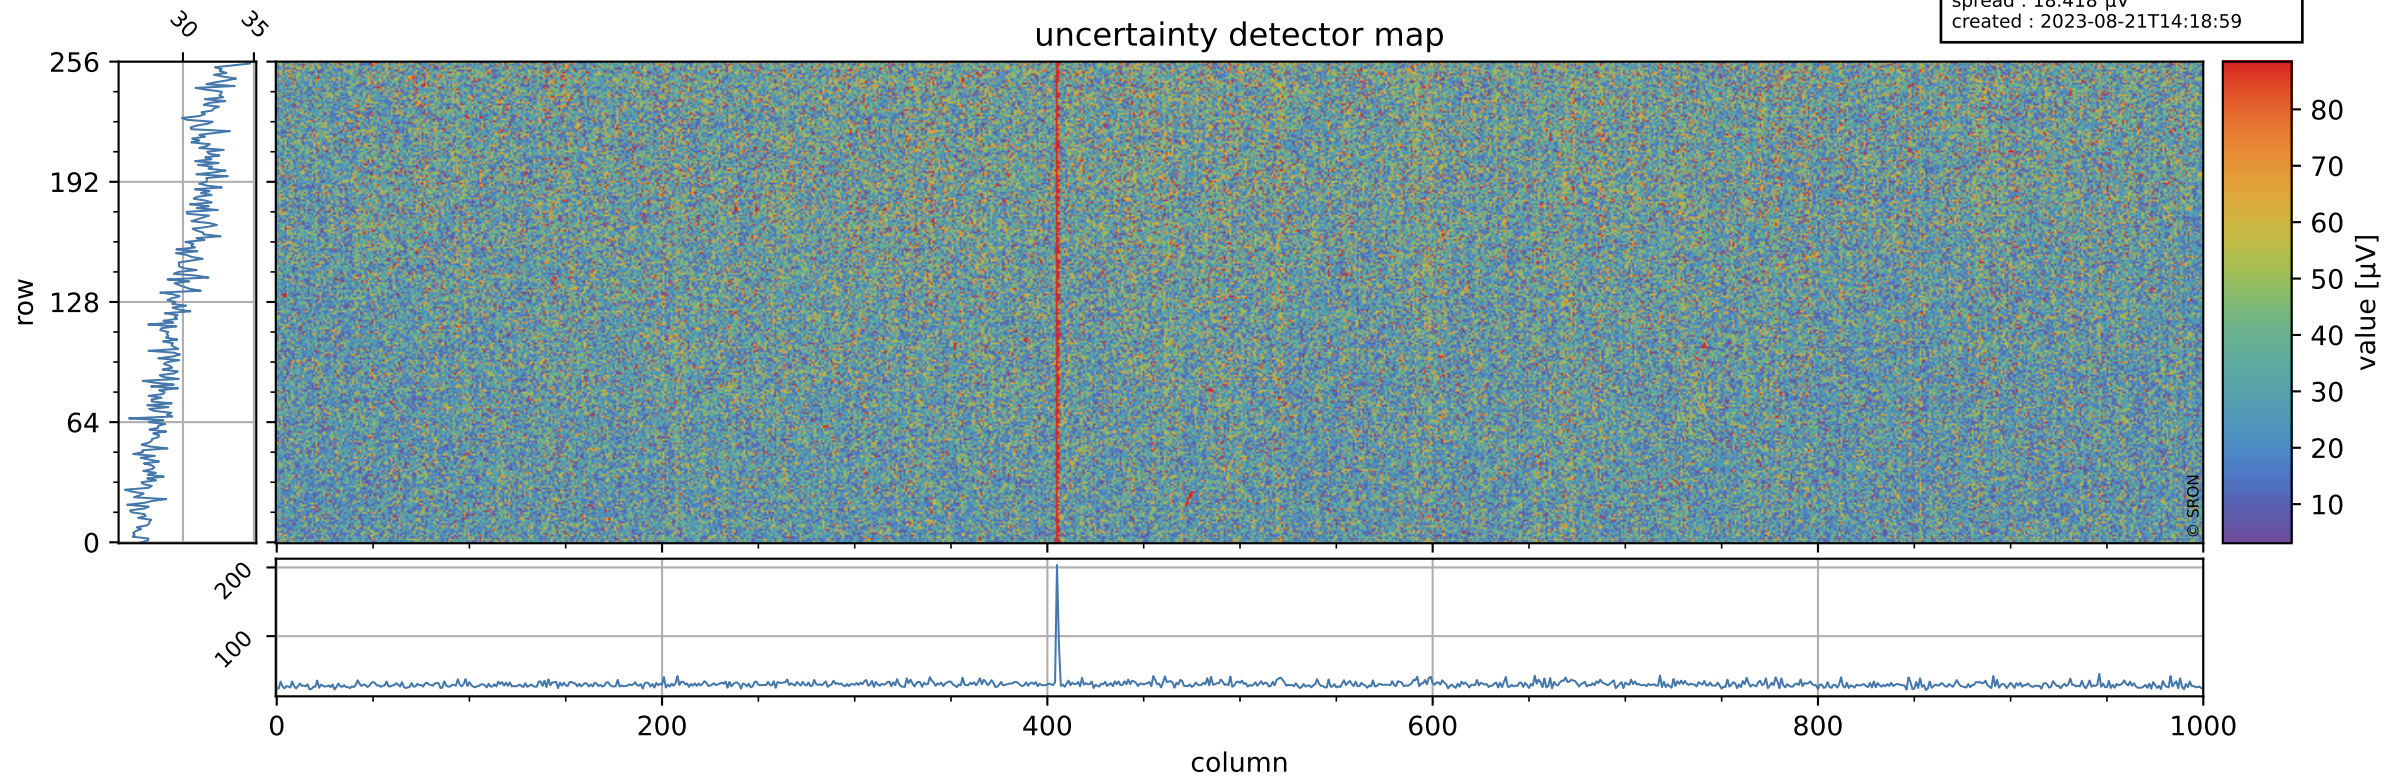

Tropomi SWIR offset (official)

orbits : 18 in [5377, 5422]
coverage : 2018-10-27 / 2018-10-30
median : 0.52593 V
spread : 0.035925 V
created : 2023-08-21T14:18:58

value detector map

Tropomi SWIR offset (official)

orbits : 18 in [5377, 5422]
coverage : 2018-10-27 / 2018-10-30
median : 30.428 μV
spread : 18.418 μV
created : 2023-08-21T14:18:59

Tropomi SWIR offset (official)

orbits : 18 in [5377, 5422]
coverage : 2018-10-27 / 2018-10-30
median : -0.087834 mV
spread : 0.32653 mV
created : 2023-08-21T14:18:59

value compared with SWIR offset CKD

Tropomi SWIR offset (official) ground-tracks of Sentinel-5P

orbits : 18 in [5377, 5422]
coverage : 2018-10-27 / 2018-10-30
created : 2023-08-21T14:18:59

Tropomi SWIR offset (official)

orbits : [2827, 5422]
coverage : 2018-04-30 / 2018-10-30
created : 2023-08-21T14:18:59

trend of detector median & temperatures