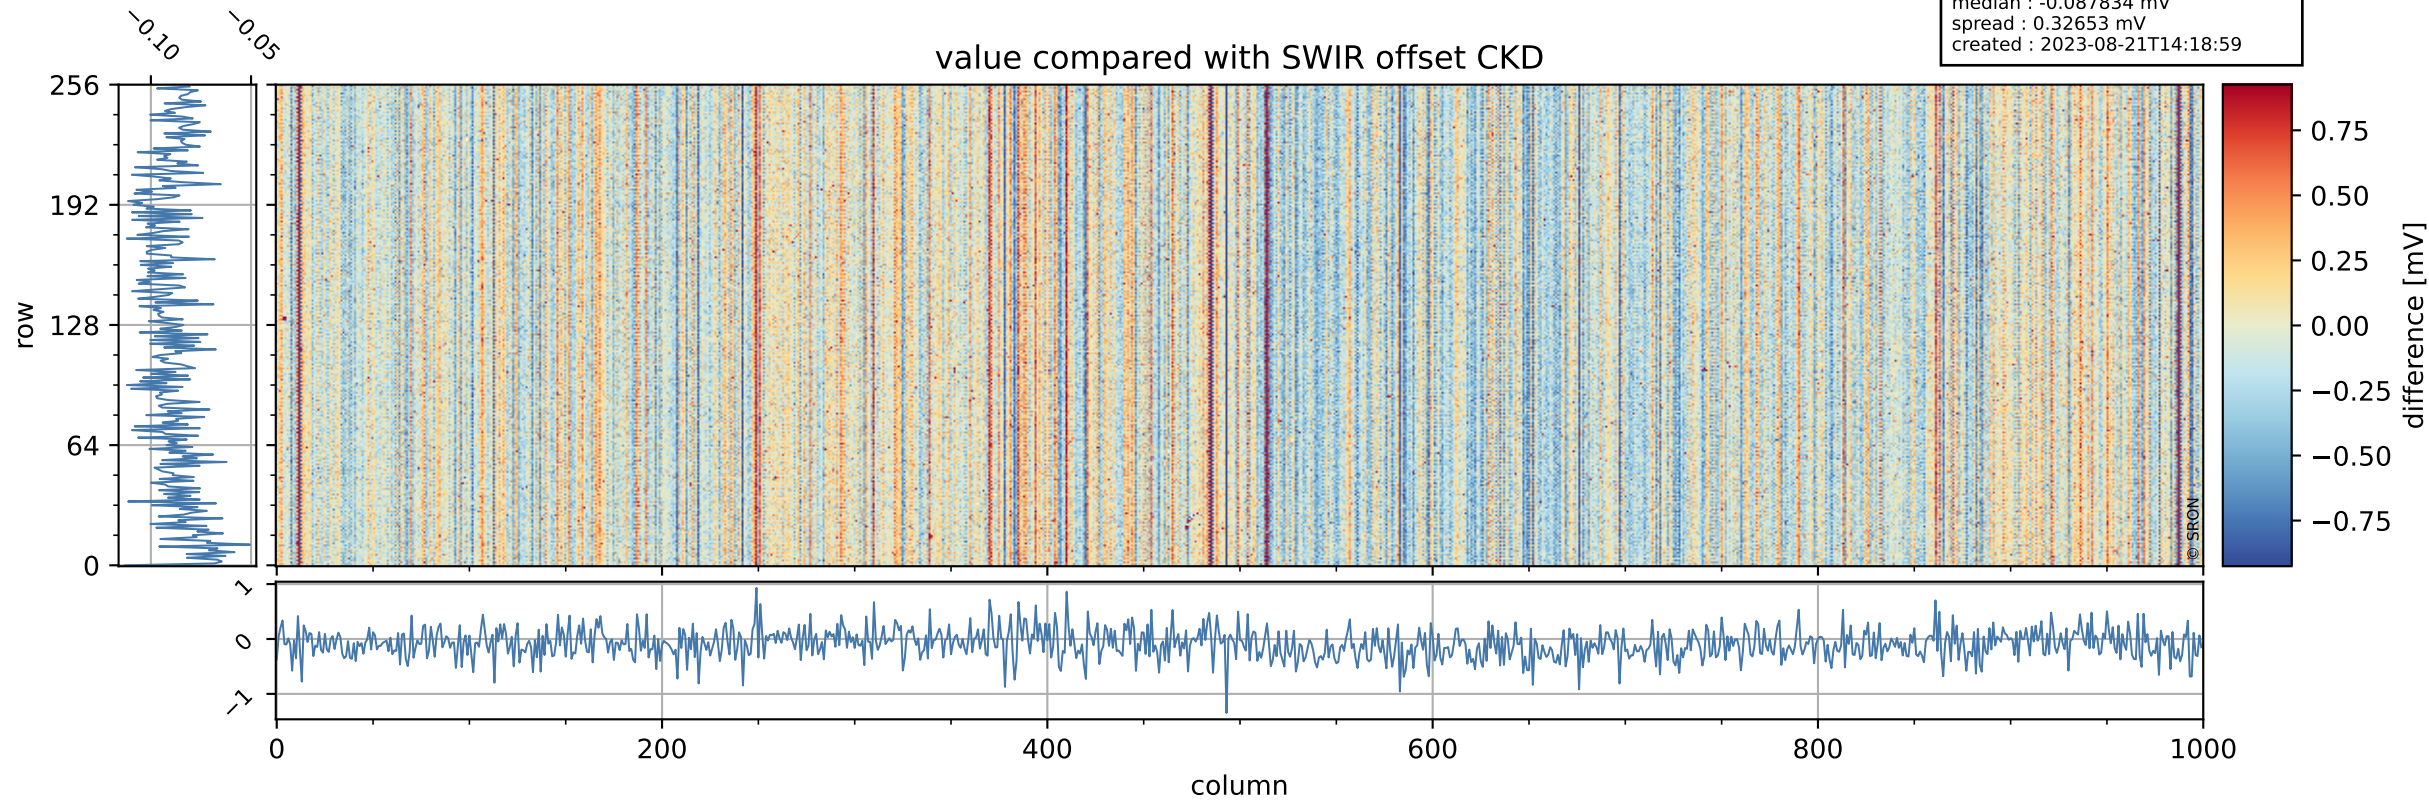

Tropomi SWIR offset (official)

orbits : 18 in [5377, 5422]
coverage : 2018-10-27 / 2018-10-30
median : 0.52593 V
spread : 0.035925 V
created : 2023-08-21T14:18:58

value detector map

Tropomi SWIR offset (official)

orbits : 18 in [5377, 5422]
coverage : 2018-10-27 / 2018-10-30
median : 30.428 μV
spread : 18.418 μV
created : 2023-08-21T14:18:59

Tropomi SWIR offset (official)

orbits : 18 in [5377, 5422]
coverage : 2018-10-27 / 2018-10-30
median : -0.087834 mV
spread : 0.32653 mV
created : 2023-08-21T14:18:59

value compared with SWIR offset CKD

Tropomi SWIR offset (official) ground-tracks of Sentinel-5P

orbits : 18 in [5377, 5422]
coverage : 2018-10-27 / 2018-10-30
created : 2023-08-21T14:18:59

Tropomi SWIR offset (official)

orbits : [2827, 5422]
coverage : 2018-04-30 / 2018-10-30
created : 2023-08-21T14:18:59

trend of detector median & temperatures