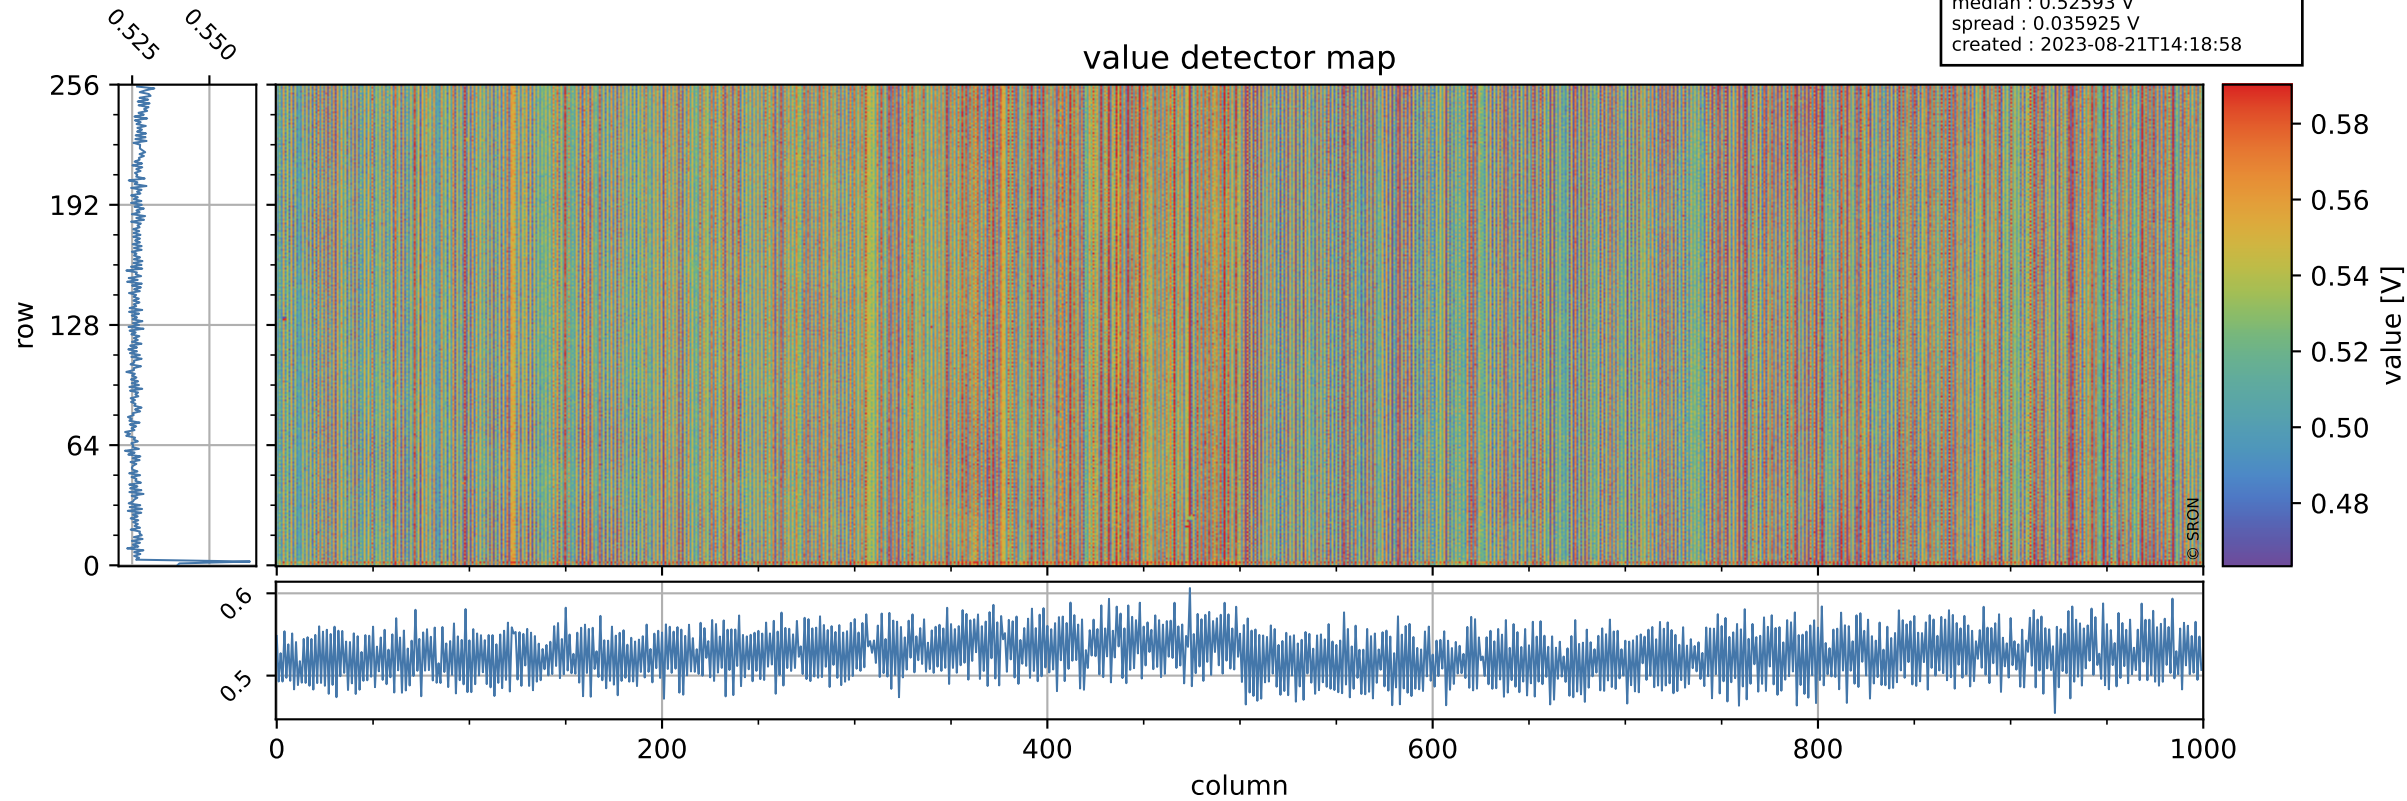

Tropomi SWIR offset (official)

orbits : 18 in [5377, 5422]
coverage : 2018-10-27 / 2018-10-30
median : 0.52593 V
spread : 0.035925 V
created : 2023-08-21T14:18:58

value detector map

Tropomi SWIR offset (official)

orbits : 18 in [5377, 5422]
coverage : 2018-10-27 / 2018-10-30
median : 30.428 μV
spread : 18.418 μV
created : 2023-08-21T14:18:59

Tropomi SWIR offset (official)

orbits : 18 in [5377, 5422]
coverage : 2018-10-27 / 2018-10-30
median : -0.087834 mV
spread : 0.32653 mV
created : 2023-08-21T14:18:59

value compared with SWIR offset CKD

Tropomi SWIR offset (official) ground-tracks of Sentinel-5P

orbits : 18 in [5377, 5422]
coverage : 2018-10-27 / 2018-10-30
created : 2023-08-21T14:18:59

Tropomi SWIR offset (official)

orbits : [2827, 5422]
coverage : 2018-04-30 / 2018-10-30
created : 2023-08-21T14:18:59

trend of detector median & temperatures