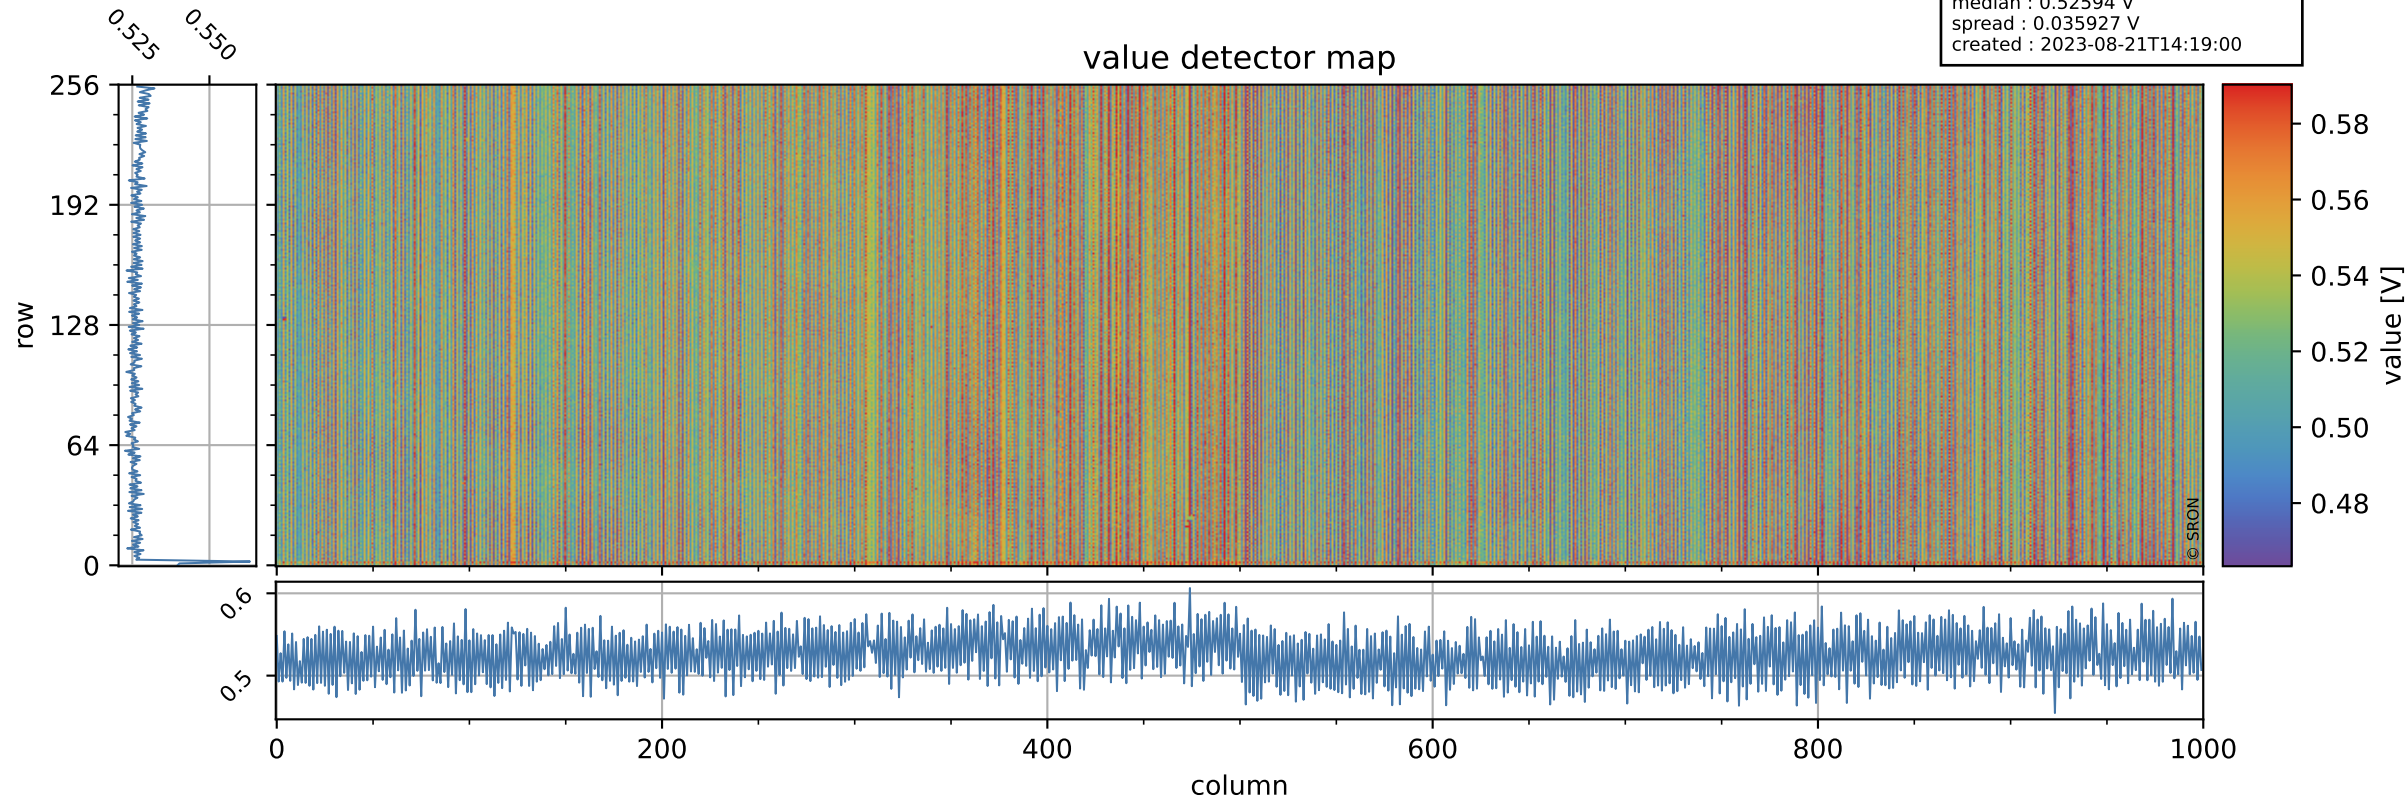

Tropomi SWIR offset (official)

orbits : 18 in [5392, 5437]
coverage : 2018-10-28 / 2018-10-31
median : 0.52594 V
spread : 0.035927 V
created : 2023-08-21T14:19:00

value detector map

Tropomi SWIR offset (official)

orbits : 18 in [5392, 5437]
coverage : 2018-10-28 / 2018-10-31
median : 30.511 μV
spread : 18.546 μV
created : 2023-08-21T14:19:00

Tropomi SWIR offset (official)

orbits : 18 in [5392, 5437]
coverage : 2018-10-28 / 2018-10-31
median : -0.082818 mV
spread : 0.32872 mV
created : 2023-08-21T14:19:01

value compared with SWIR offset CKD

Tropomi SWIR offset (official) ground-tracks of Sentinel-5P

orbits : 18 in [5392, 5437]
coverage : 2018-10-28 / 2018-10-31
created : 2023-08-21T14:19:01

Tropomi SWIR offset (official)

orbits : [2827, 5437]
coverage : 2018-04-30 / 2018-10-31
created : 2023-08-21T14:19:01

trend of detector median & temperatures