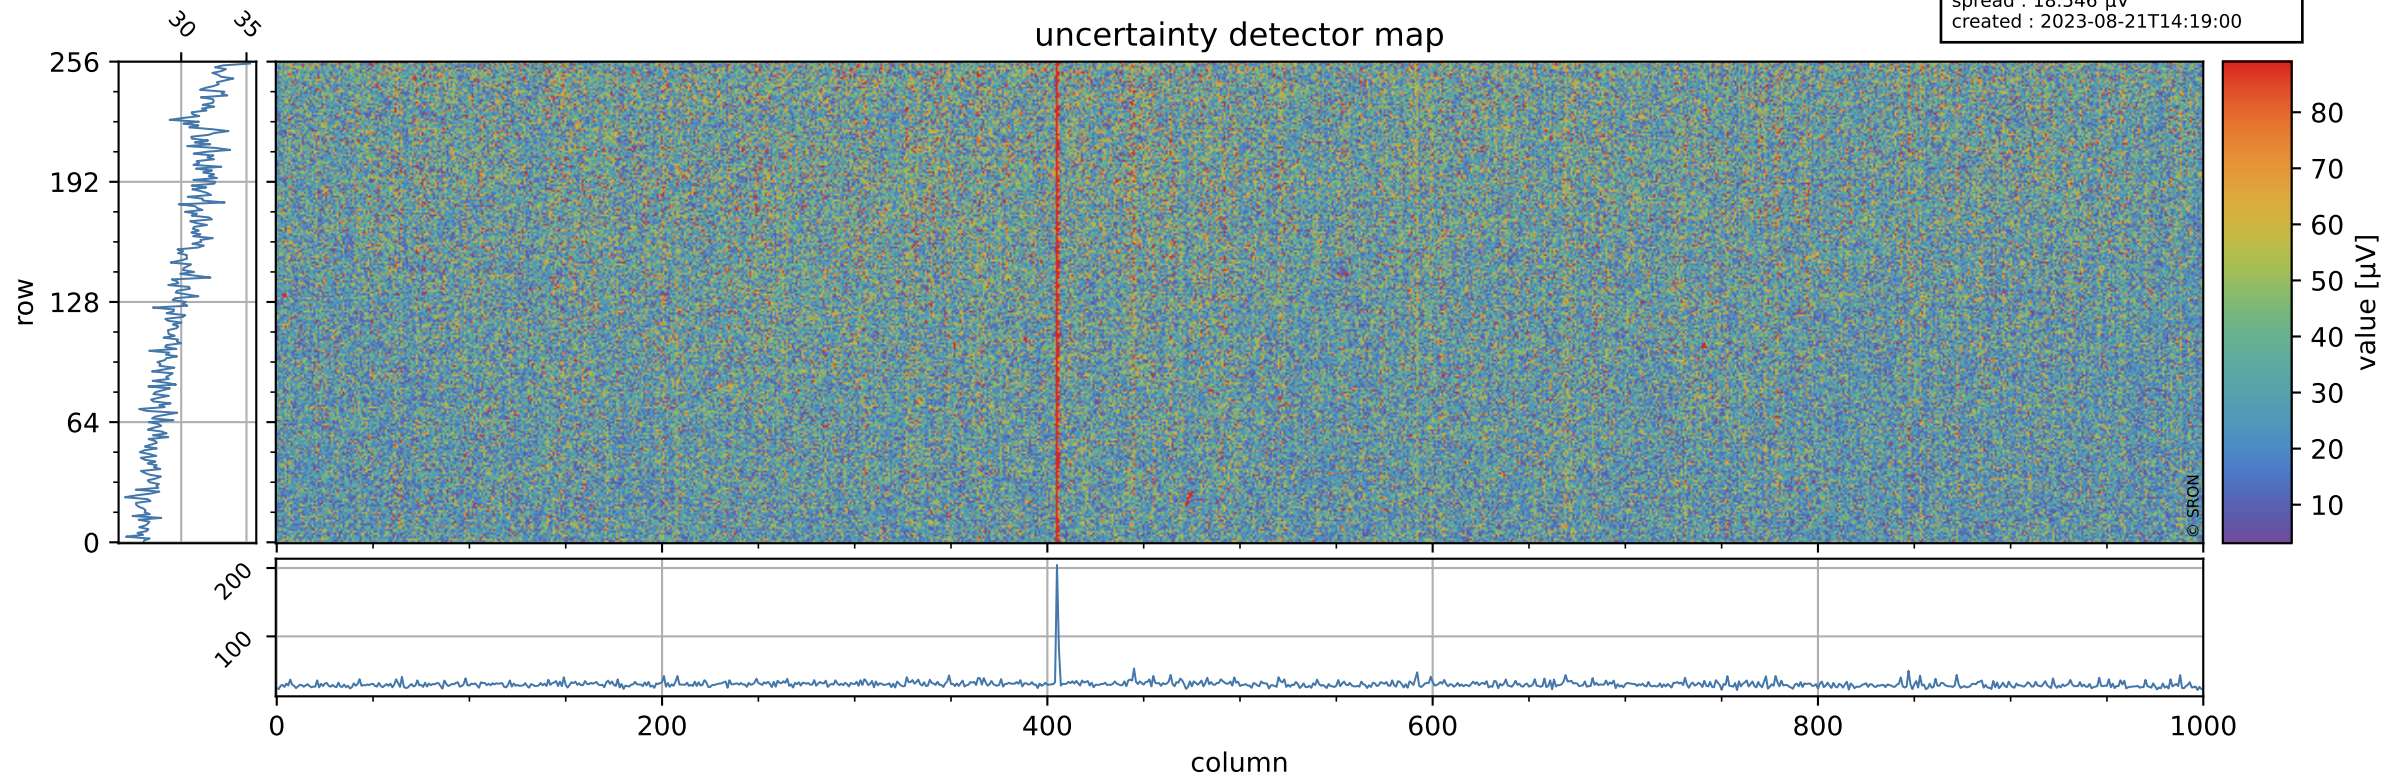

Tropomi SWIR offset (official)

orbits : 18 in [5392, 5437]
coverage : 2018-10-28 / 2018-10-31
median : 0.52594 V
spread : 0.035927 V
created : 2023-08-21T14:19:00

value detector map

Tropomi SWIR offset (official)

orbits : 18 in [5392, 5437]
coverage : 2018-10-28 / 2018-10-31
median : 30.511 μV
spread : 18.546 μV
created : 2023-08-21T14:19:00

Tropomi SWIR offset (official)

orbits : 18 in [5392, 5437]
coverage : 2018-10-28 / 2018-10-31
median : -0.082818 mV
spread : 0.32872 mV
created : 2023-08-21T14:19:01

value compared with SWIR offset CKD

Tropomi SWIR offset (official) ground-tracks of Sentinel-5P

orbits : 18 in [5392, 5437]
coverage : 2018-10-28 / 2018-10-31
created : 2023-08-21T14:19:01

Tropomi SWIR offset (official)

orbits : [2827, 5437]
coverage : 2018-04-30 / 2018-10-31
created : 2023-08-21T14:19:01

trend of detector median & temperatures