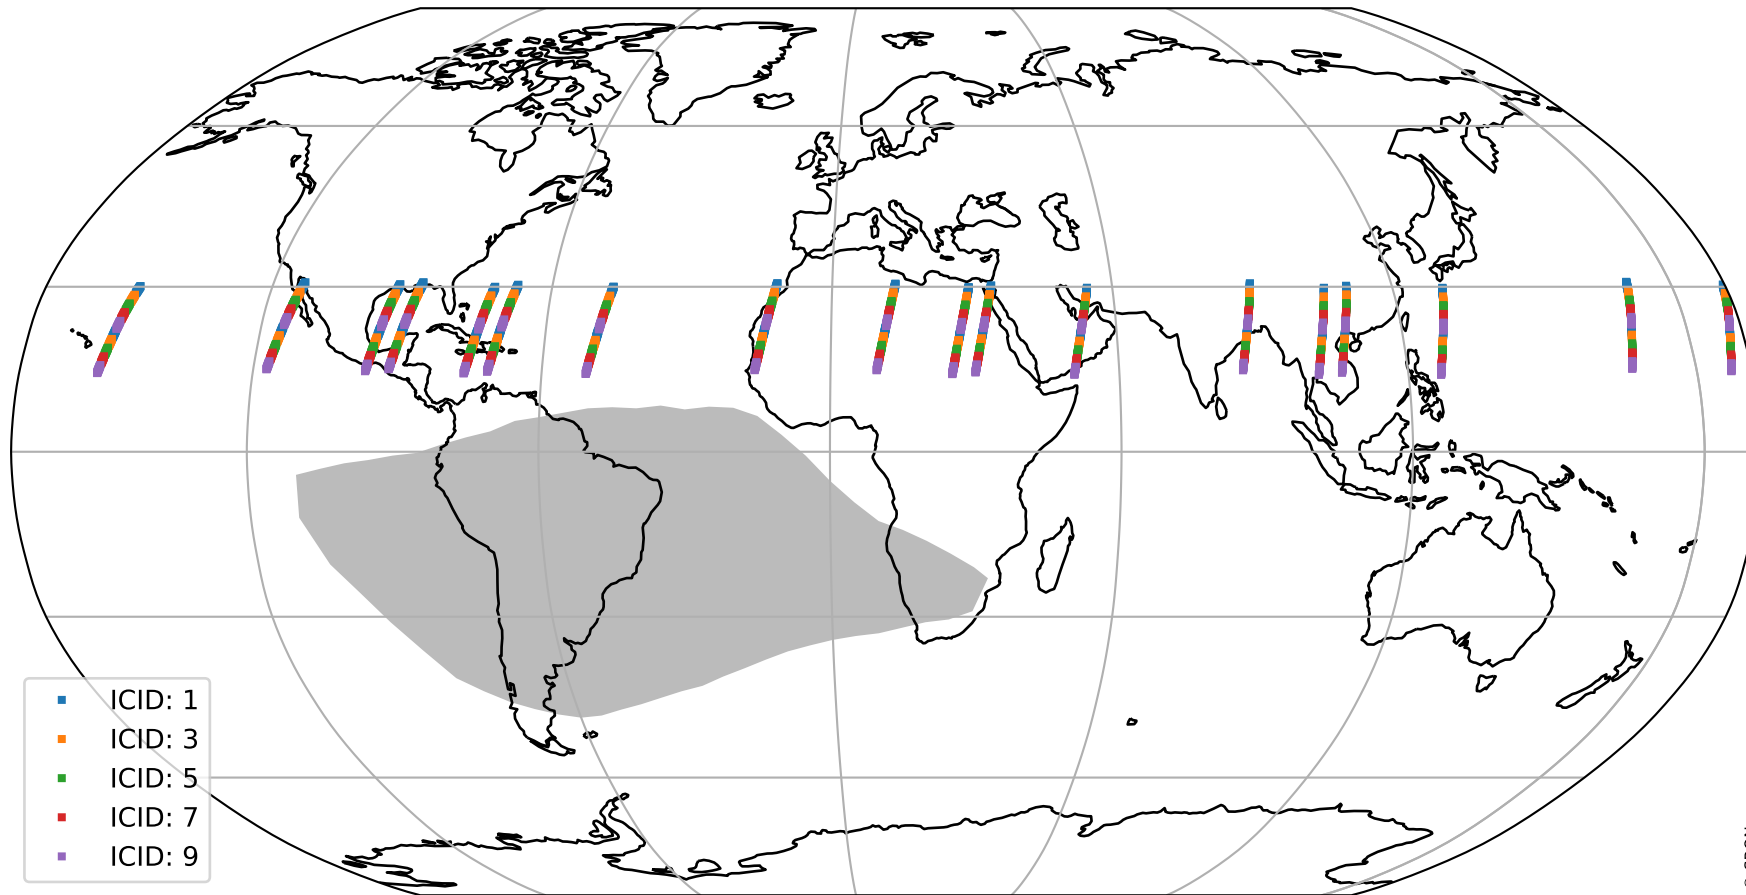

Tropomi SWIR offset (official)

orbits : 18 in [5392, 5437]
coverage : 2018-10-28 / 2018-10-31
median : 0.52594 V
spread : 0.035927 V
created : 2023-08-21T14:19:00

value detector map

Tropomi SWIR offset (official)

orbits : 18 in [5392, 5437]
coverage : 2018-10-28 / 2018-10-31
median : 30.511 μV
spread : 18.546 μV
created : 2023-08-21T14:19:00

Tropomi SWIR offset (official)

orbits : 18 in [5392, 5437]
coverage : 2018-10-28 / 2018-10-31
median : -0.082818 mV
spread : 0.32872 mV
created : 2023-08-21T14:19:01

value compared with SWIR offset CKD

Tropomi SWIR offset (official) ground-tracks of Sentinel-5P

orbits : 18 in [5392, 5437]
coverage : 2018-10-28 / 2018-10-31
created : 2023-08-21T14:19:01

Tropomi SWIR offset (official)

orbits : [2827, 5437]
coverage : 2018-04-30 / 2018-10-31
created : 2023-08-21T14:19:01

trend of detector median & temperatures