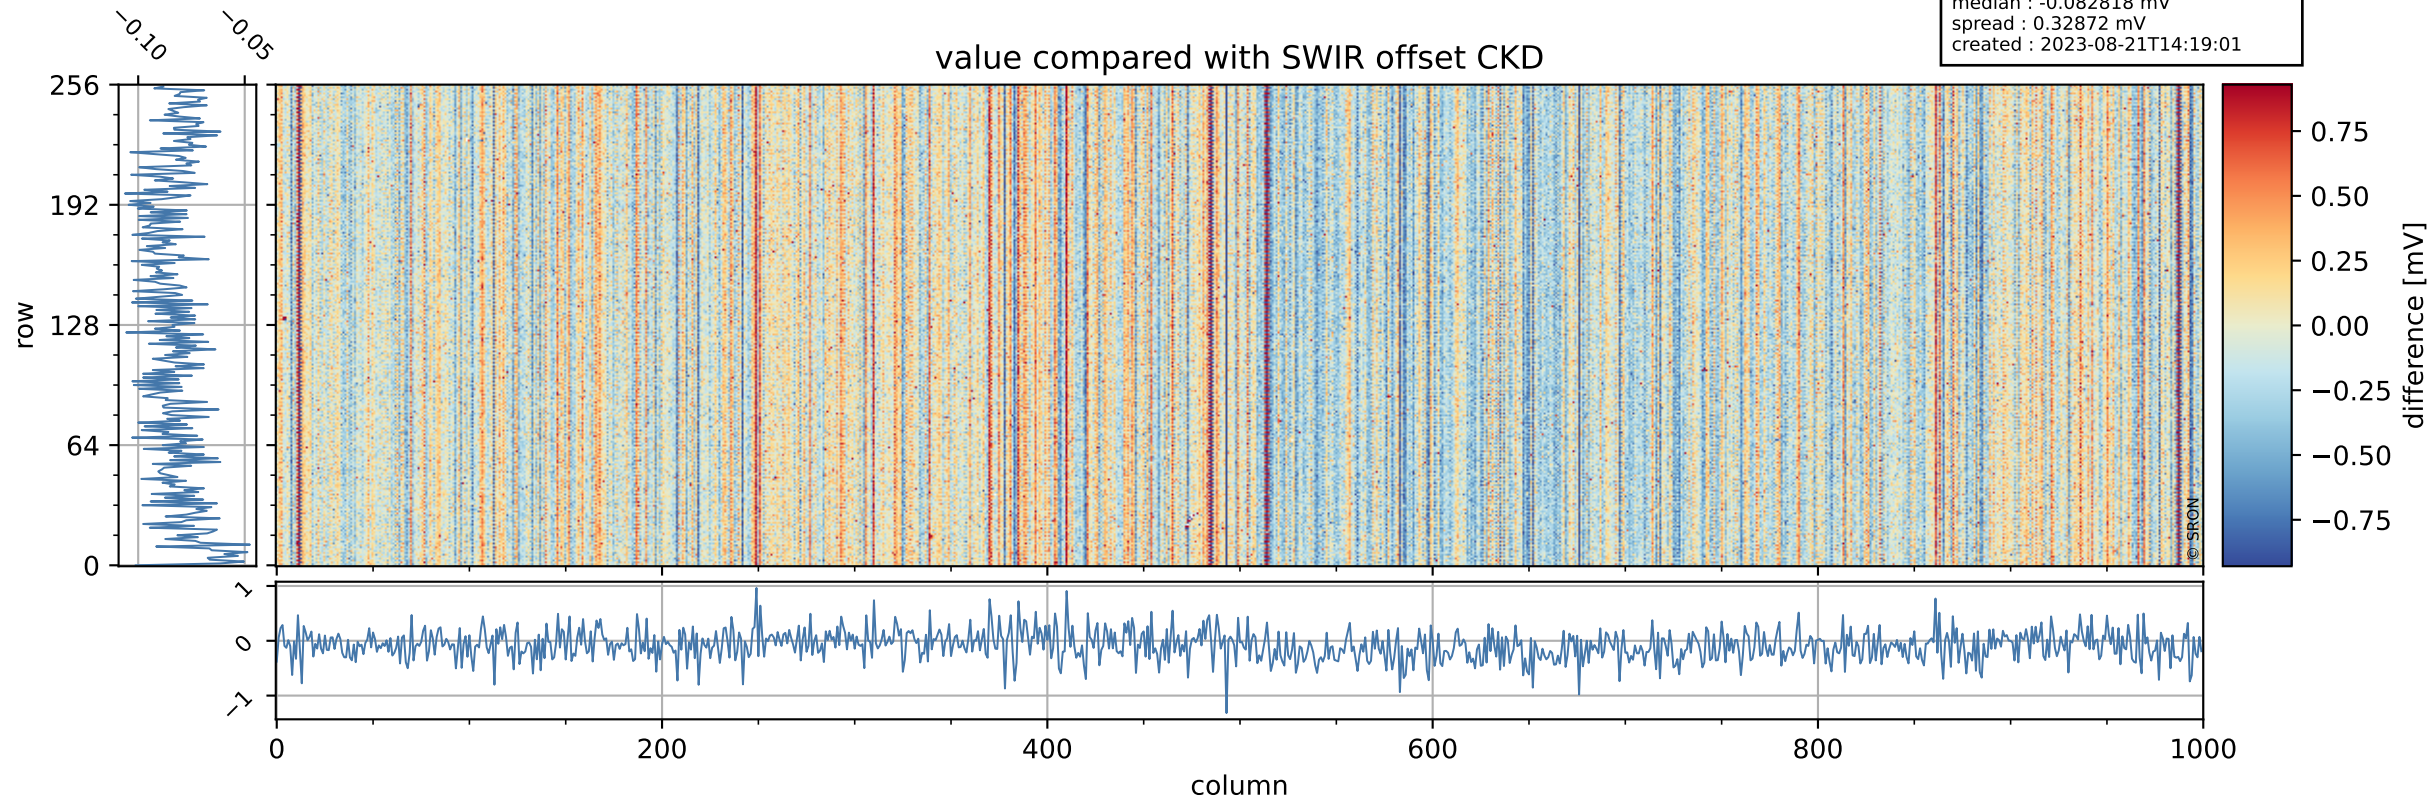

Tropomi SWIR offset (official)

orbits : 18 in [5392, 5437]
coverage : 2018-10-28 / 2018-10-31
median : 0.52594 V
spread : 0.035927 V
created : 2023-08-21T14:19:00

value detector map

Tropomi SWIR offset (official)

orbits : 18 in [5392, 5437]
coverage : 2018-10-28 / 2018-10-31
median : 30.511 μV
spread : 18.546 μV
created : 2023-08-21T14:19:00

Tropomi SWIR offset (official)

orbits : 18 in [5392, 5437]
coverage : 2018-10-28 / 2018-10-31
median : -0.082818 mV
spread : 0.32872 mV
created : 2023-08-21T14:19:01

value compared with SWIR offset CKD

Tropomi SWIR offset (official) ground-tracks of Sentinel-5P

orbits : 18 in [5392, 5437]
coverage : 2018-10-28 / 2018-10-31
created : 2023-08-21T14:19:01

Tropomi SWIR offset (official)

orbits : [2827, 5437]
coverage : 2018-04-30 / 2018-10-31
created : 2023-08-21T14:19:01

trend of detector median & temperatures