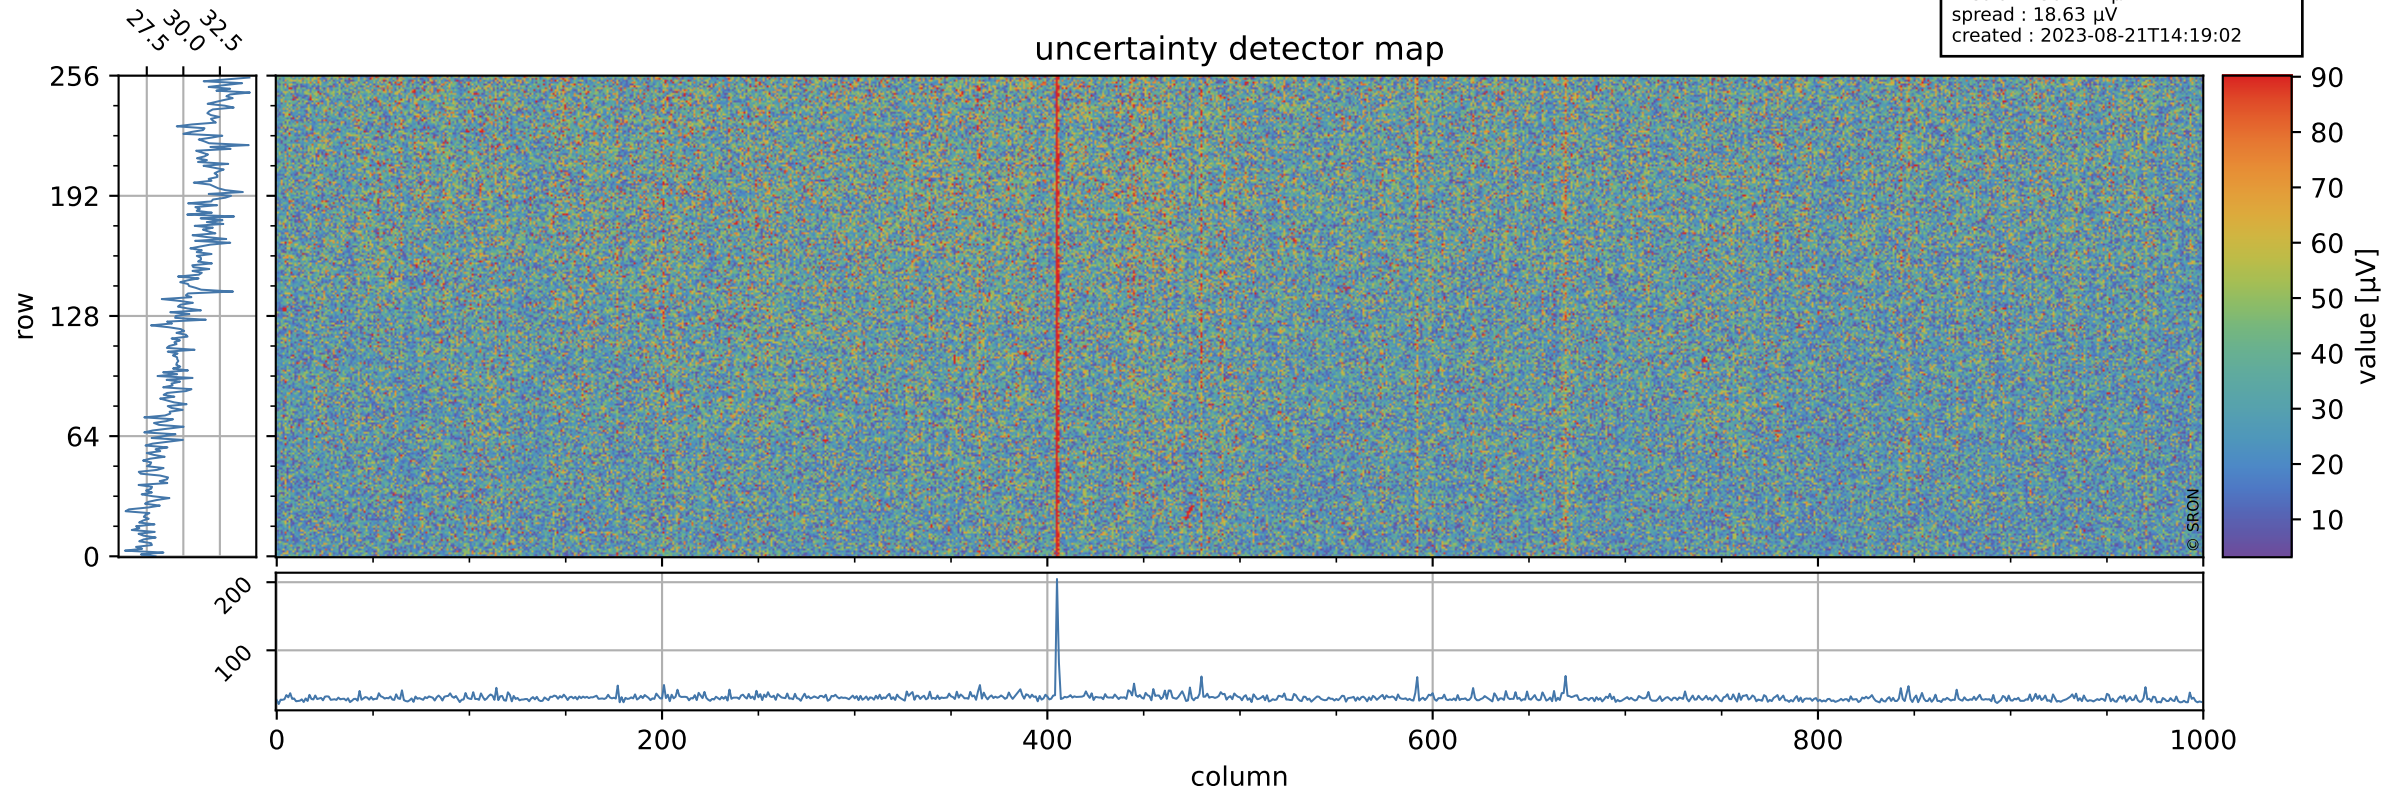

# Tropomi SWIR offset (official)

orbits : 17 in [5407, 5452]  
coverage : 2018-10-29 / 2018-11-01  
median : 0.52594 V  
spread : 0.035927 V  
created : 2023-08-21T14:19:02

## value detector map

# Tropomi SWIR offset (official)

orbits : 17 in [5407, 5452]  
coverage : 2018-10-29 / 2018-11-01  
median : 30.742  $\mu\text{V}$   
spread : 18.63  $\mu\text{V}$   
created : 2023-08-21T14:19:02

# Tropomi SWIR offset (official) ground-tracks of Sentinel-5P

orbits : 17 in [5407, 5452]  
coverage : 2018-10-29 / 2018-11-01  
created : 2023-08-21T14:19:03