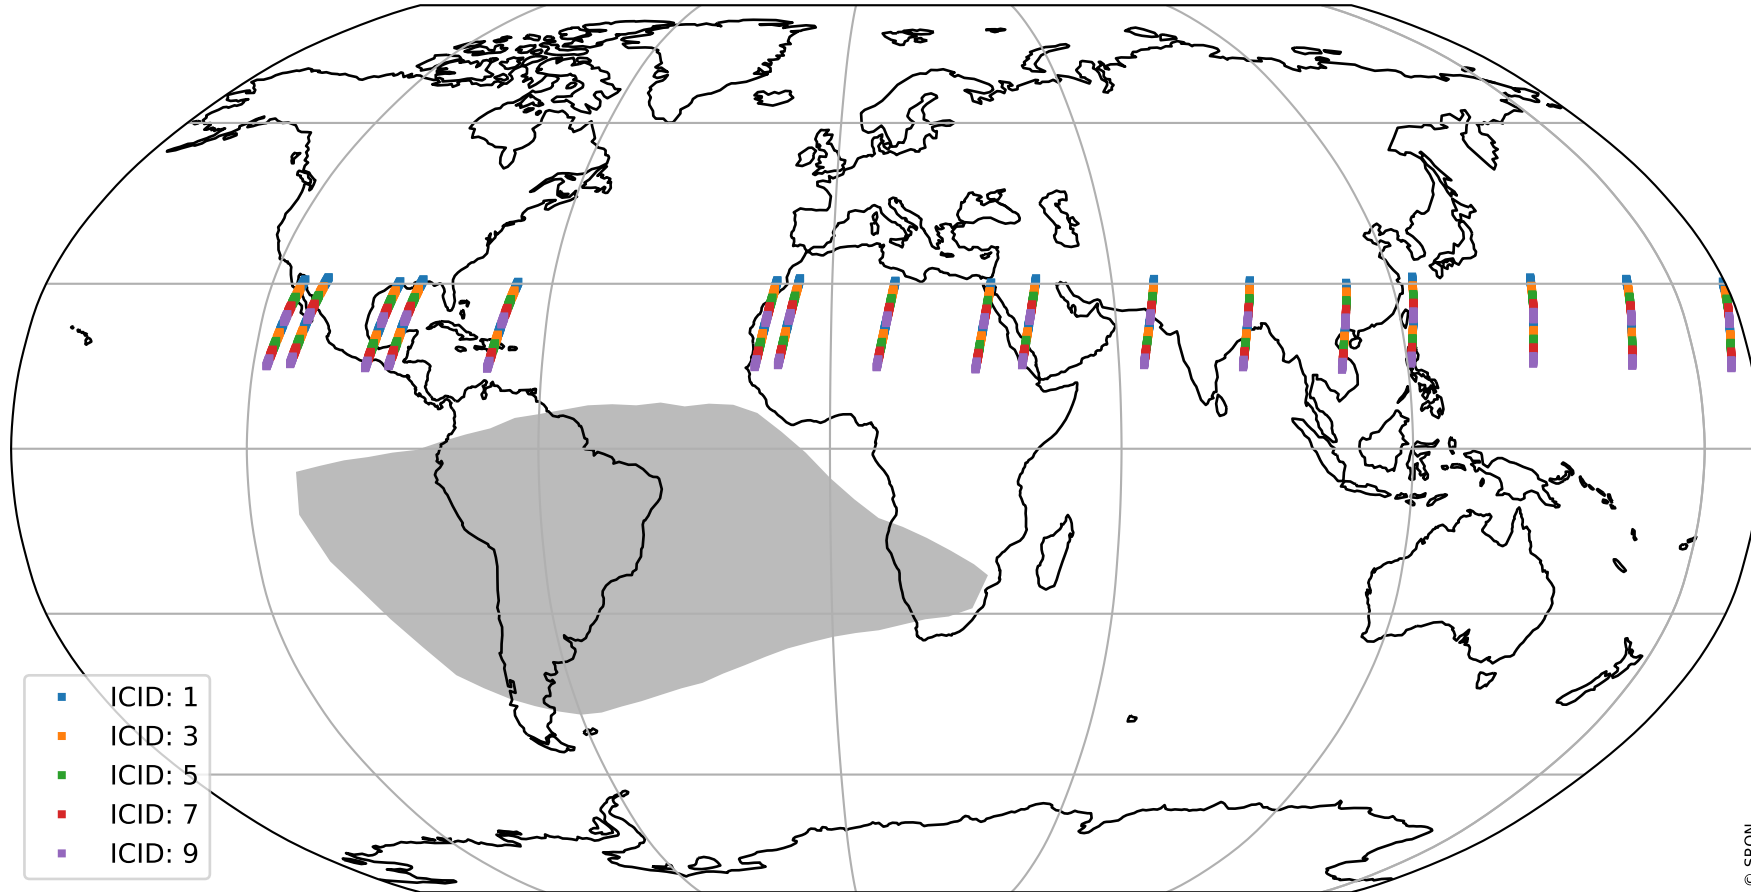

# Tropomi SWIR offset (official)

orbits : 17 in [5407, 5452]  
coverage : 2018-10-29 / 2018-11-01  
median : 30.742  $\mu\text{V}$   
spread : 18.63  $\mu\text{V}$   
created : 2023-08-21T14:19:02

# Tropomi SWIR offset (official)

orbits : 17 in [5407, 5452]  
coverage : 2018-10-29 / 2018-11-01  
median : -0.076979 mV  
spread : 0.32708 mV  
created : 2023-08-21T14:19:02

value compared with SWIR offset CKD

# Tropomi SWIR offset (official) ground-tracks of Sentinel-5P

orbits : 17 in [5407, 5452]  
coverage : 2018-10-29 / 2018-11-01  
created : 2023-08-21T14:19:03

# Tropomi SWIR offset (official)

orbits : [2827, 5452]  
coverage : 2018-04-30 / 2018-11-01  
created : 2023-08-21T14:19:03