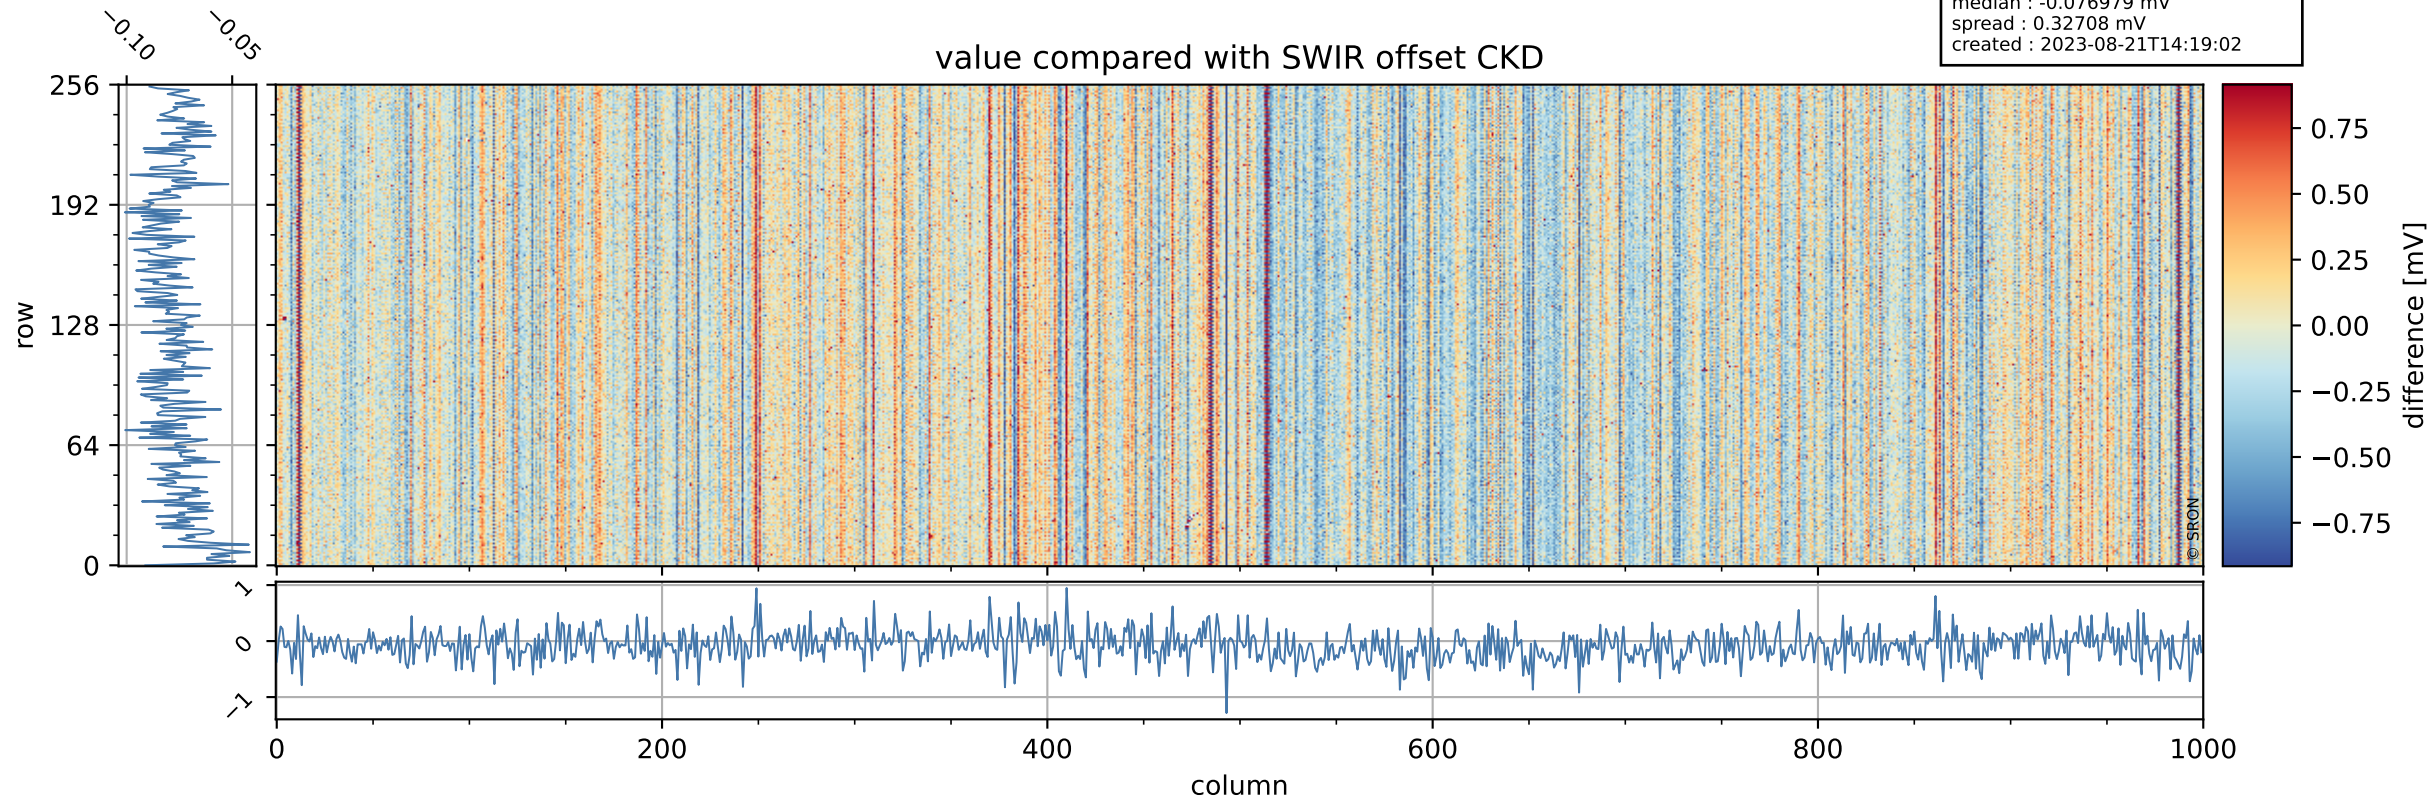

## value detector map

# Tropomi SWIR offset (official)

orbits : 17 in [5407, 5452]  
coverage : 2018-10-29 / 2018-11-01  
median : 30.742  $\mu\text{V}$   
spread : 18.63  $\mu\text{V}$   
created : 2023-08-21T14:19:02

# Tropomi SWIR offset (official)

orbits : 17 in [5407, 5452]  
coverage : 2018-10-29 / 2018-11-01  
median : -0.076979 mV  
spread : 0.32708 mV  
created : 2023-08-21T14:19:02

value compared with SWIR offset CKD

# Tropomi SWIR offset (official) ground-tracks of Sentinel-5P

orbits : 17 in [5407, 5452]  
coverage : 2018-10-29 / 2018-11-01  
created : 2023-08-21T14:19:03