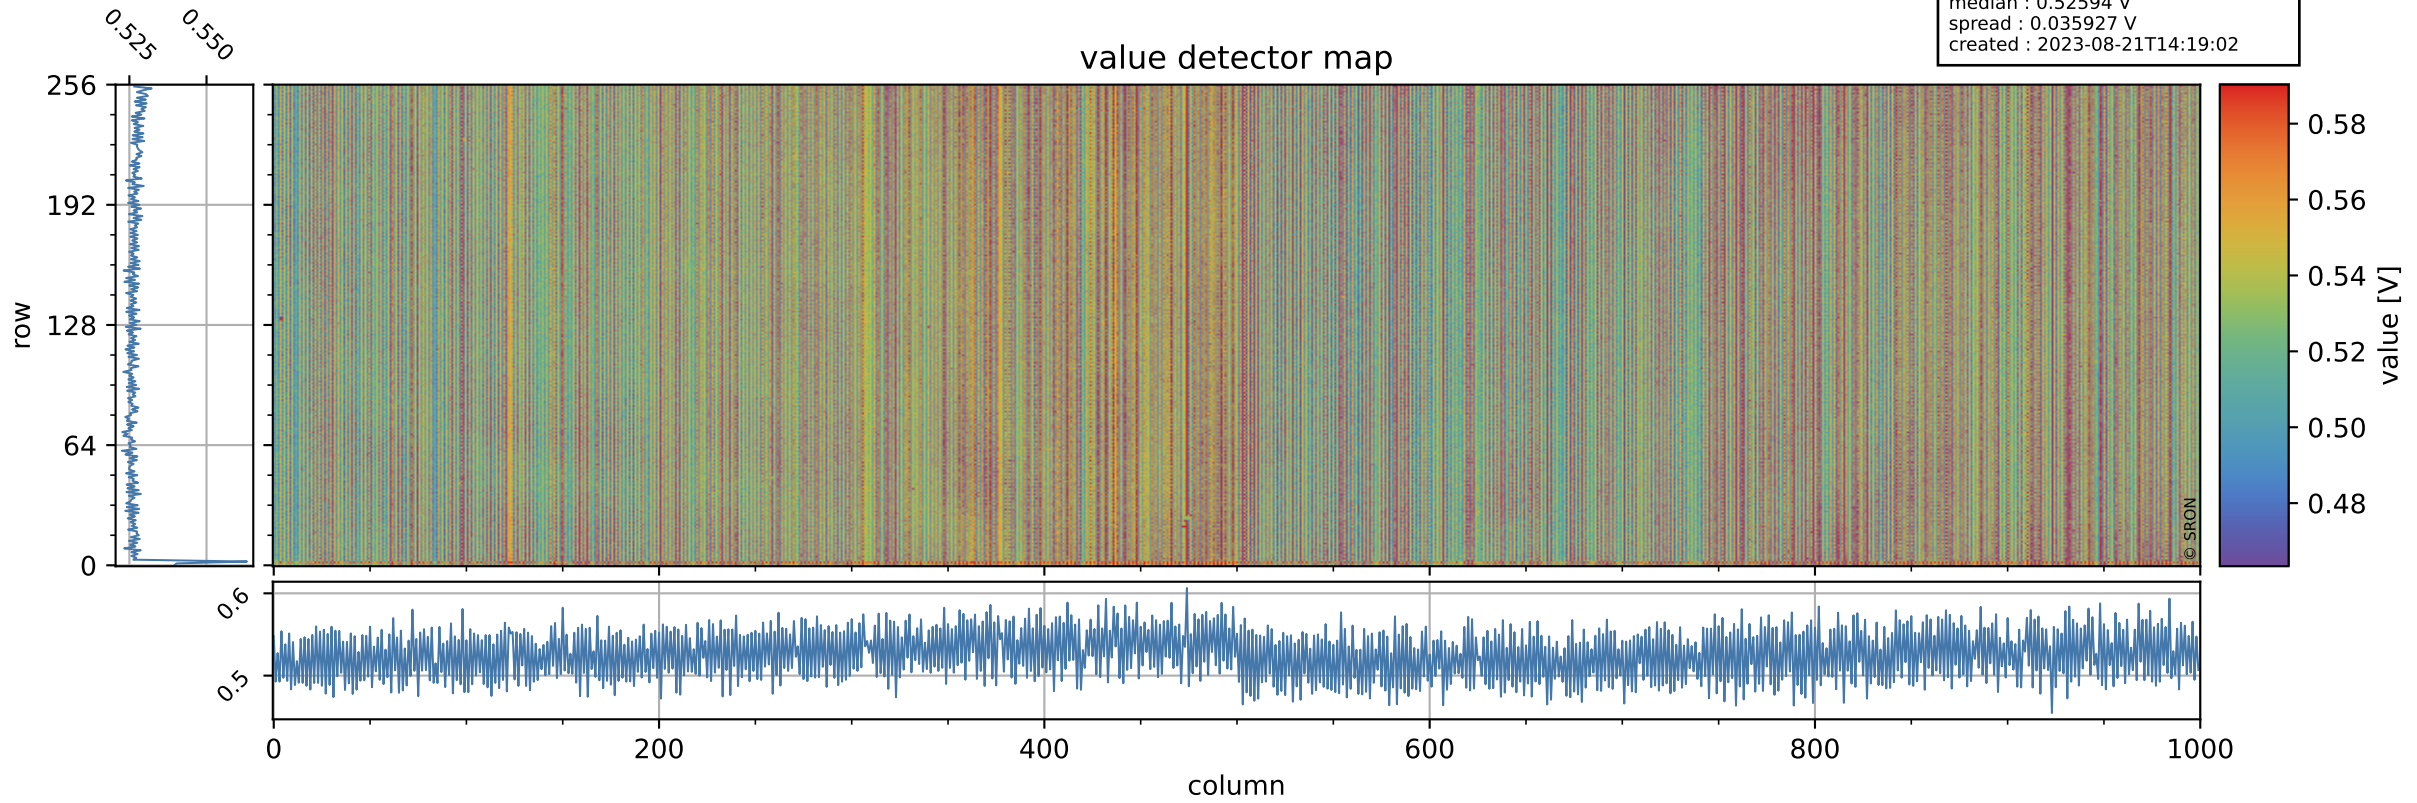

# Tropomi SWIR offset (official)

orbits : 17 in [5407, 5452]  
coverage : 2018-10-29 / 2018-11-01  
median : 0.52594 V  
spread : 0.035927 V  
created : 2023-08-21T14:19:02

## value detector map

# Tropomi SWIR offset (official)

orbits : 17 in [5407, 5452]  
coverage : 2018-10-29 / 2018-11-01  
median : 30.742  $\mu\text{V}$   
spread : 18.63  $\mu\text{V}$   
created : 2023-08-21T14:19:02

# Tropomi SWIR offset (official) ground-tracks of Sentinel-5P

orbits : 17 in [5407, 5452]  
coverage : 2018-10-29 / 2018-11-01  
created : 2023-08-21T14:19:03