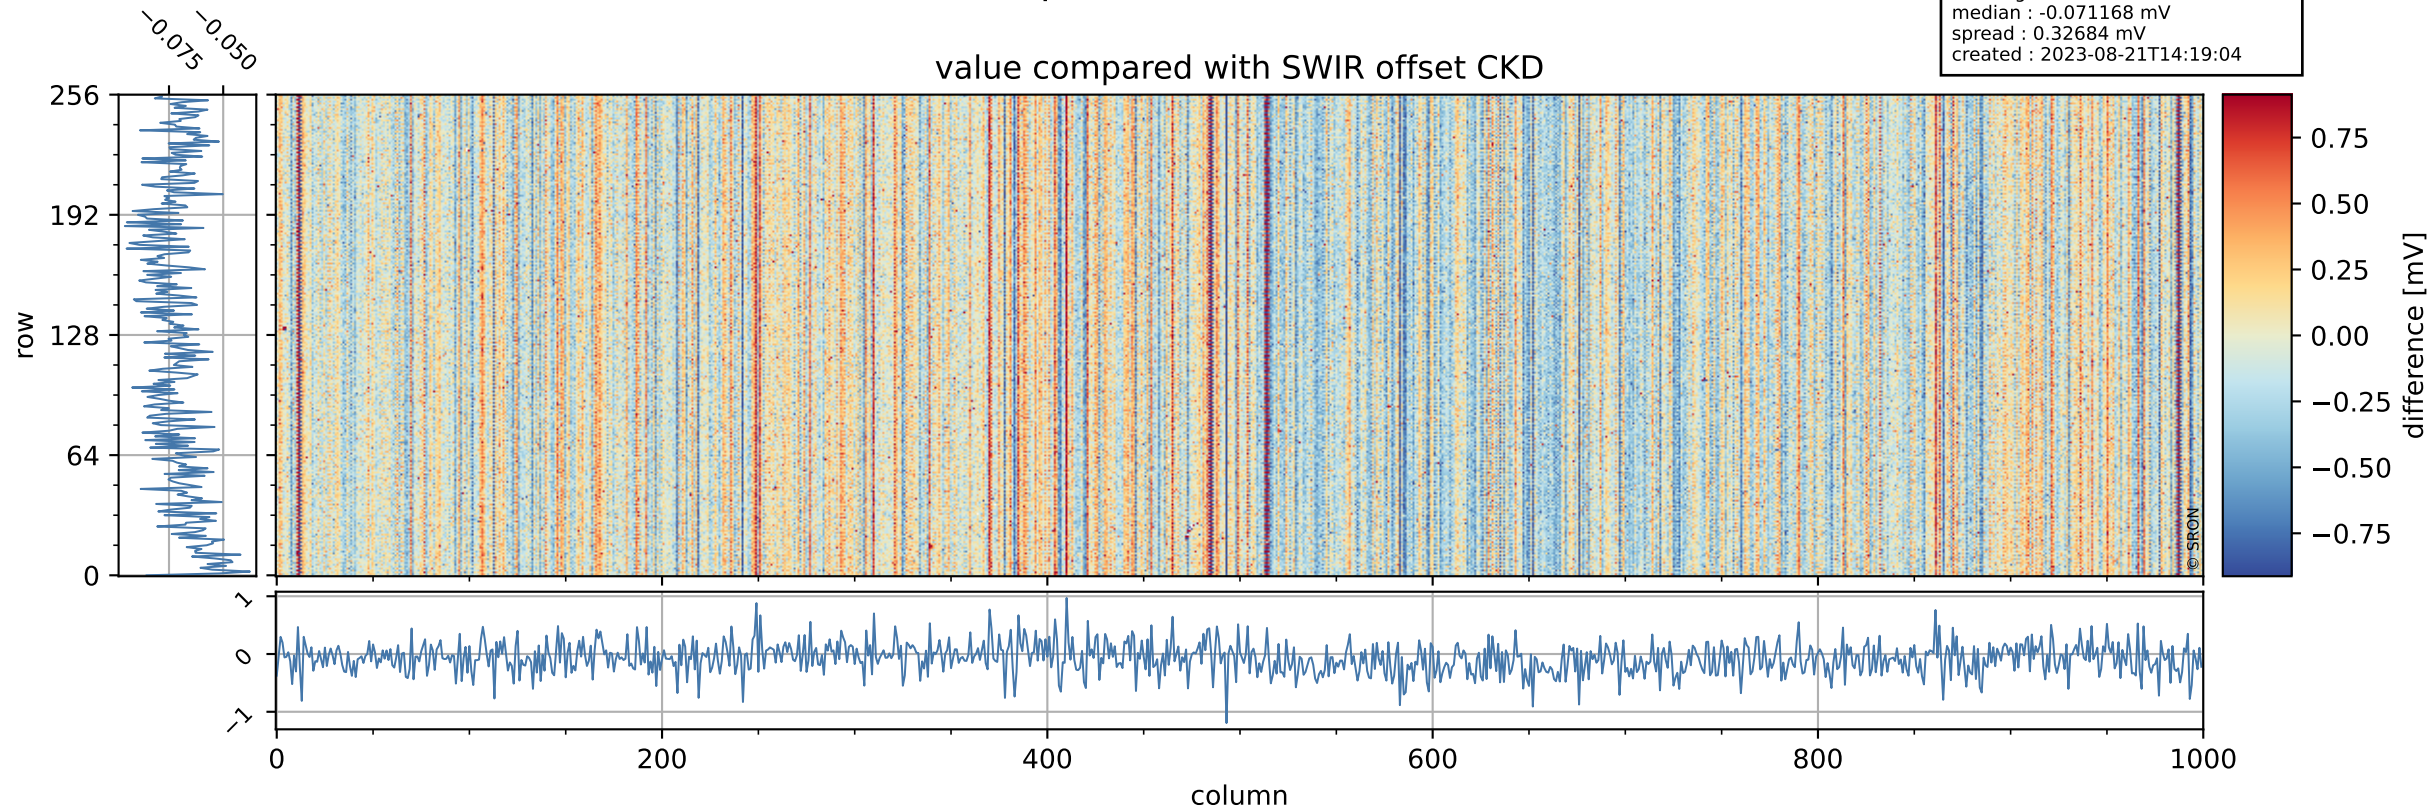

Tropomi SWIR offset (official)

orbits : 19 in [5422, 5467]
coverage : 2018-10-30 / 2018-11-02
median : 0.52595 V
spread : 0.035926 V
created : 2023-08-21T14:19:04

value detector map

Tropomi SWIR offset (official)

orbits : 19 in [5422, 5467]
coverage : 2018-10-30 / 2018-11-02
median : 29.742 μV
spread : 18.126 μV
created : 2023-08-21T14:19:04

Tropomi SWIR offset (official)

orbits : 19 in [5422, 5467]
coverage : 2018-10-30 / 2018-11-02
median : -0.071168 mV
spread : 0.32684 mV
created : 2023-08-21T14:19:04

value compared with SWIR offset CKD

Tropomi SWIR offset (official) ground-tracks of Sentinel-5P

orbits : 19 in [5422, 5467]
coverage : 2018-10-30 / 2018-11-02
created : 2023-08-21T14:19:04

Tropomi SWIR offset (official)

orbits : [2827, 5467]
coverage : 2018-04-30 / 2018-11-02
created : 2023-08-21T14:19:05

trend of detector median & temperatures