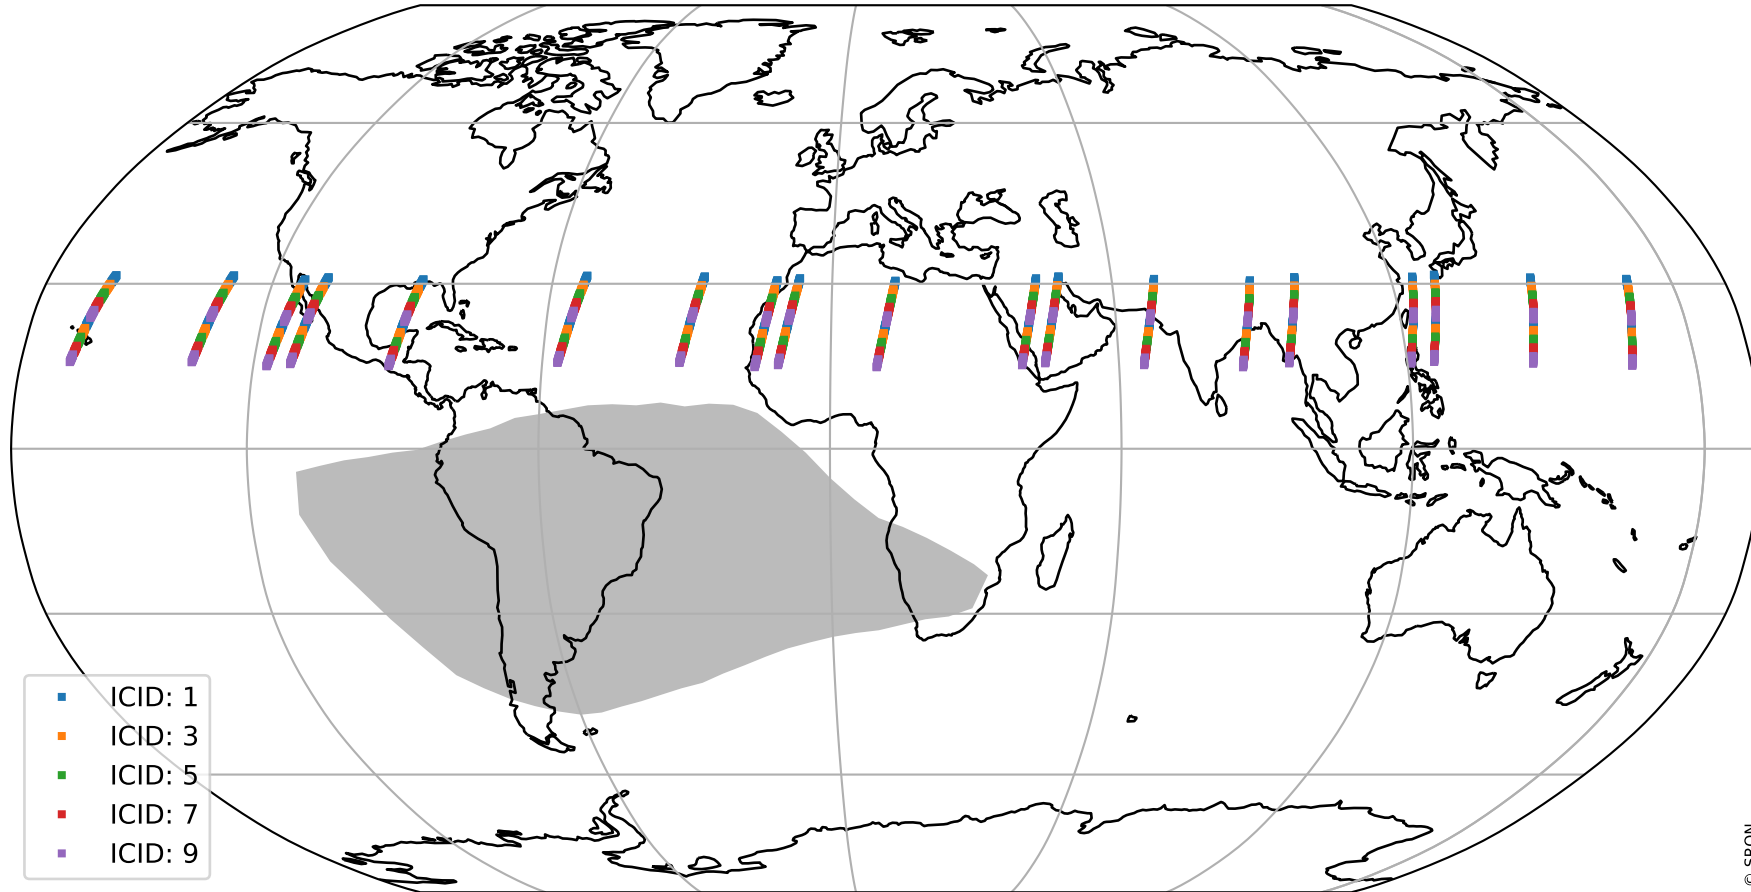

Tropomi SWIR offset (official)

orbits : 19 in [5422, 5467]
coverage : 2018-10-30 / 2018-11-02
median : 0.52595 V
spread : 0.035926 V
created : 2023-08-21T14:19:04

value detector map

Tropomi SWIR offset (official)

orbits : 19 in [5422, 5467]
coverage : 2018-10-30 / 2018-11-02
median : 29.742 μV
spread : 18.126 μV
created : 2023-08-21T14:19:04

Tropomi SWIR offset (official)

orbits : 19 in [5422, 5467]
coverage : 2018-10-30 / 2018-11-02
median : -0.071168 mV
spread : 0.32684 mV
created : 2023-08-21T14:19:04

value compared with SWIR offset CKD

Tropomi SWIR offset (official) ground-tracks of Sentinel-5P

orbits : 19 in [5422, 5467]
coverage : 2018-10-30 / 2018-11-02
created : 2023-08-21T14:19:04

Tropomi SWIR offset (official)

orbits : [2827, 5467]
coverage : 2018-04-30 / 2018-11-02
created : 2023-08-21T14:19:05

trend of detector median & temperatures