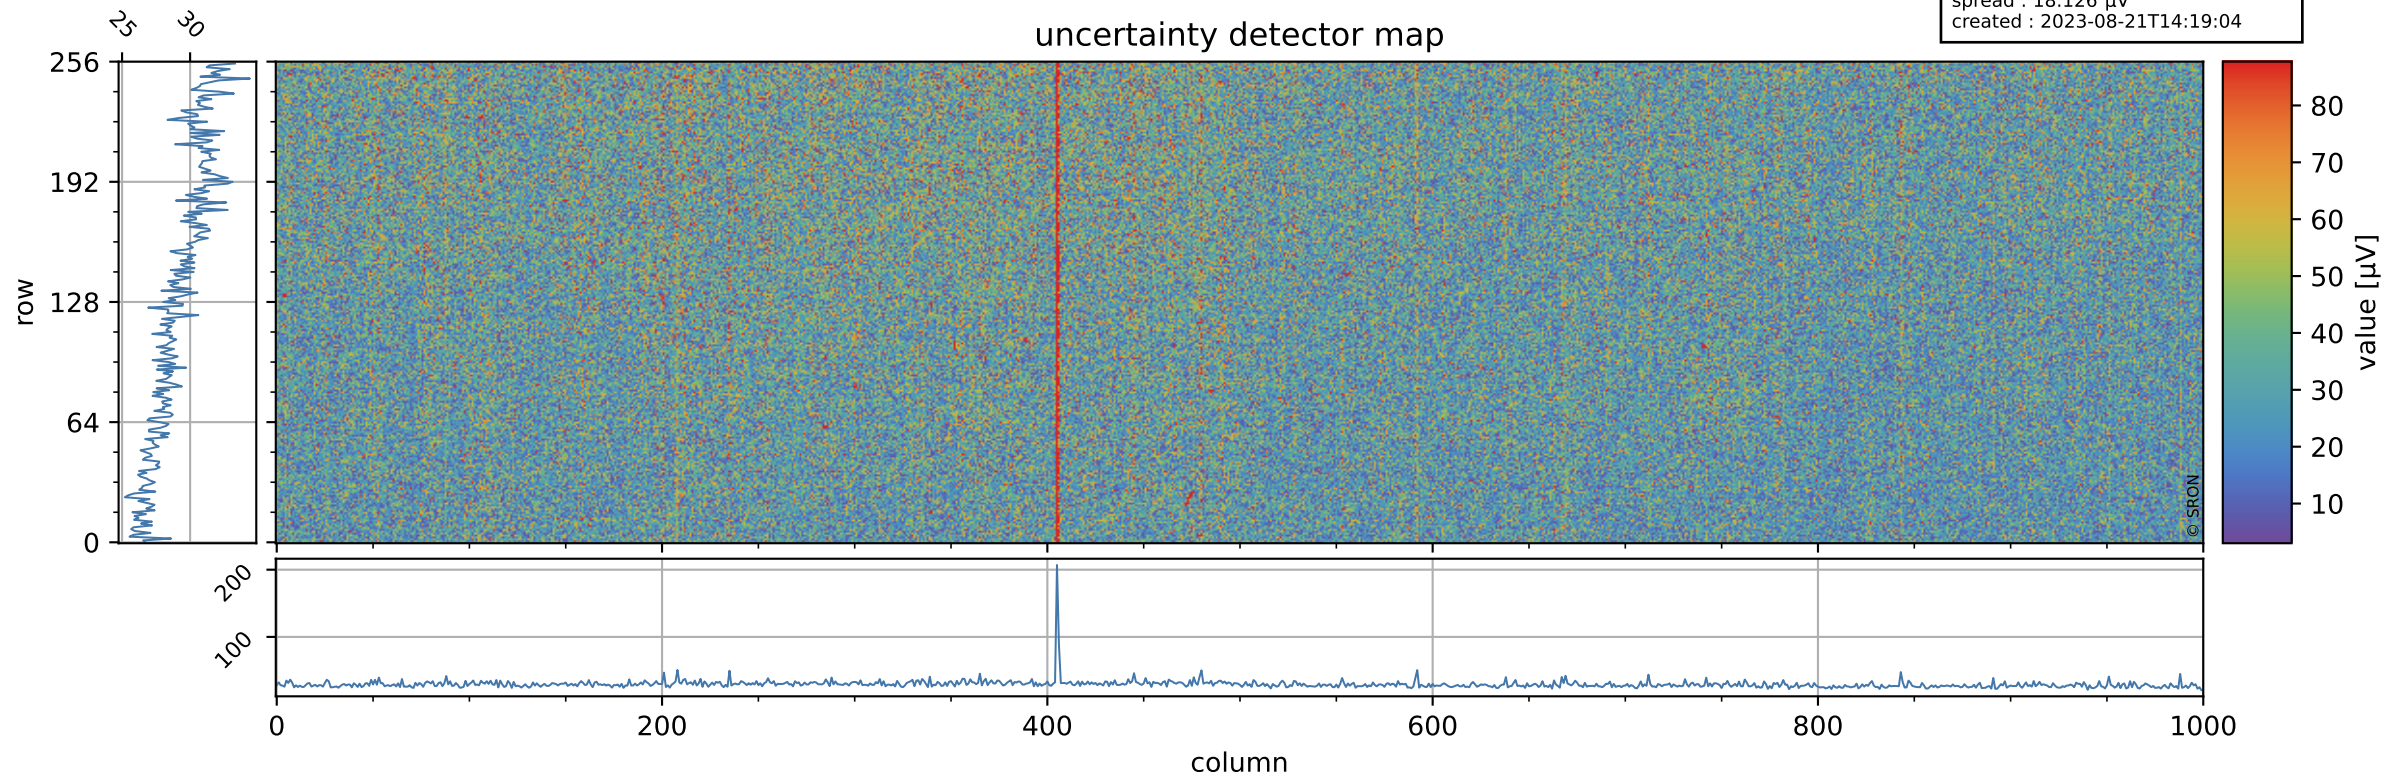

Tropomi SWIR offset (official)

orbits : 19 in [5422, 5467]
coverage : 2018-10-30 / 2018-11-02
median : 0.52595 V
spread : 0.035926 V
created : 2023-08-21T14:19:04

value detector map

Tropomi SWIR offset (official)

orbits : 19 in [5422, 5467]
coverage : 2018-10-30 / 2018-11-02
median : 29.742 μV
spread : 18.126 μV
created : 2023-08-21T14:19:04

Tropomi SWIR offset (official)

orbits : 19 in [5422, 5467]
coverage : 2018-10-30 / 2018-11-02
median : -0.071168 mV
spread : 0.32684 mV
created : 2023-08-21T14:19:04

value compared with SWIR offset CKD

Tropomi SWIR offset (official) ground-tracks of Sentinel-5P

orbits : 19 in [5422, 5467]
coverage : 2018-10-30 / 2018-11-02
created : 2023-08-21T14:19:04

Tropomi SWIR offset (official)

orbits : [2827, 5467]
coverage : 2018-04-30 / 2018-11-02
created : 2023-08-21T14:19:05

trend of detector median & temperatures