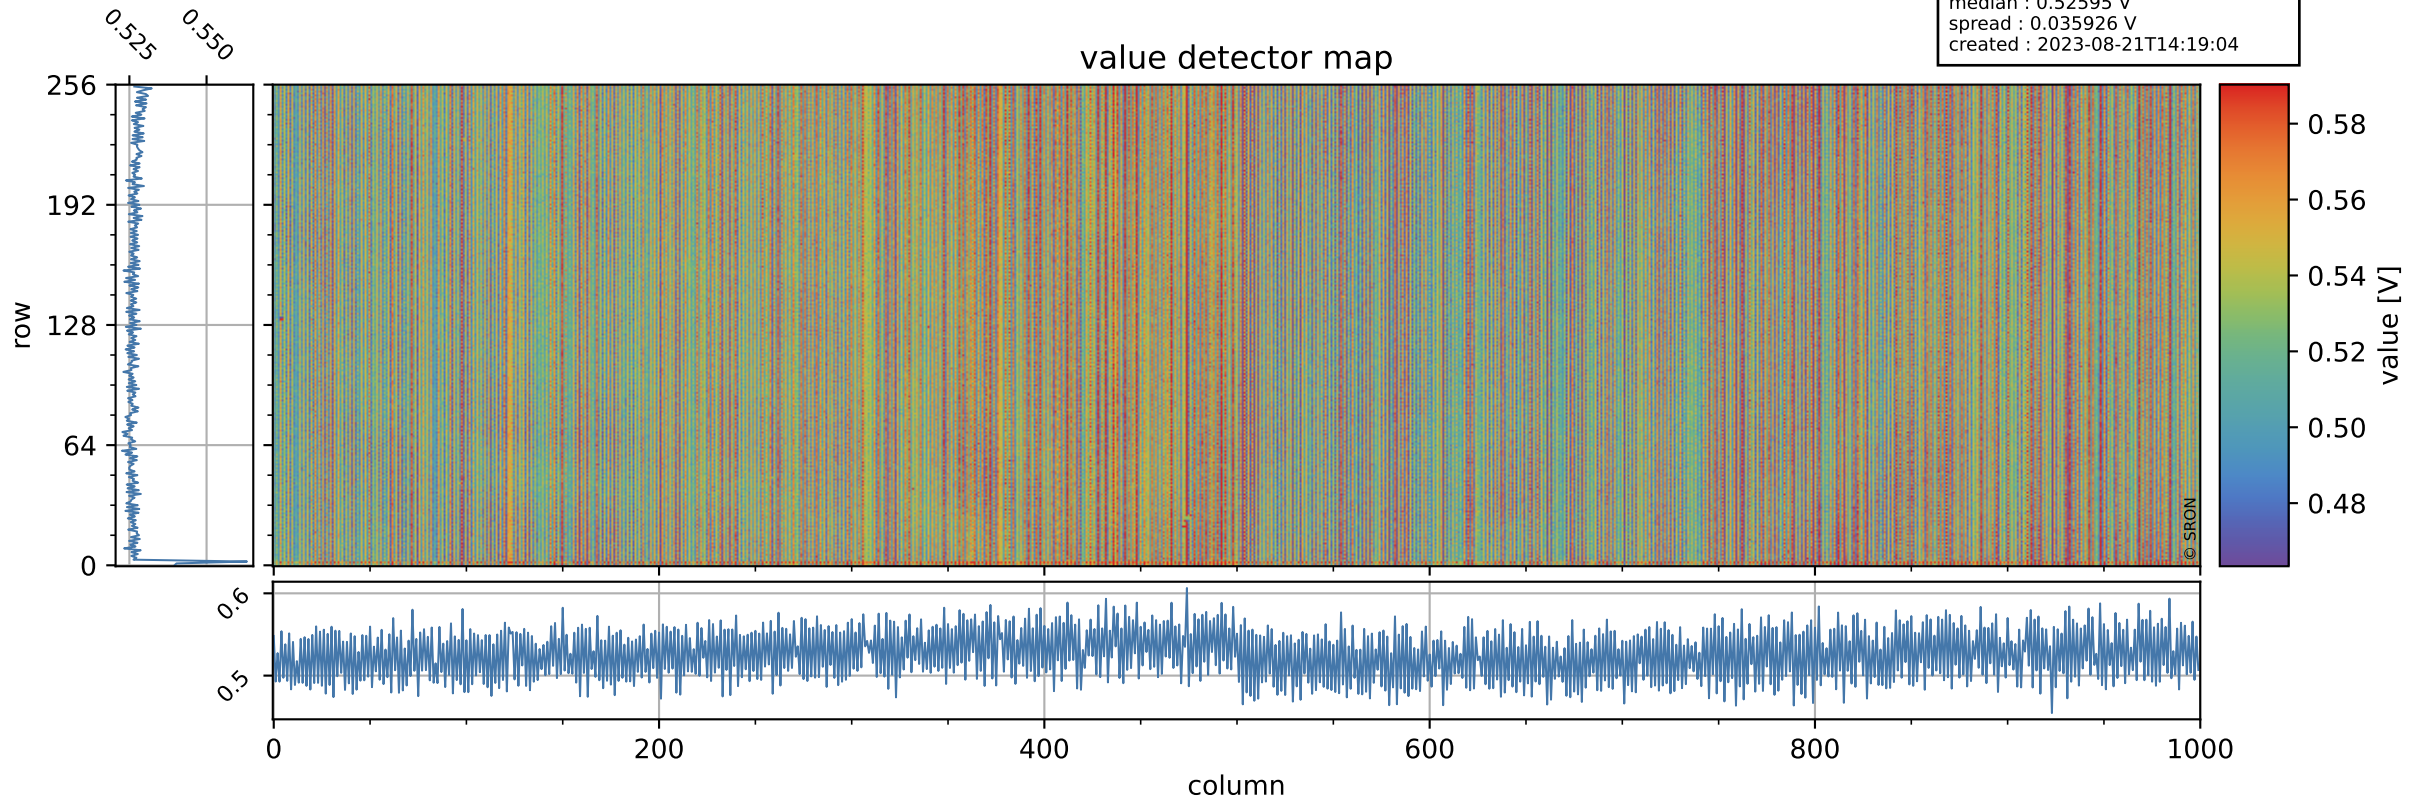

Tropomi SWIR offset (official)

orbits : 19 in [5422, 5467]
coverage : 2018-10-30 / 2018-11-02
median : 0.52595 V
spread : 0.035926 V
created : 2023-08-21T14:19:04

value detector map

Tropomi SWIR offset (official)

orbits : 19 in [5422, 5467]
coverage : 2018-10-30 / 2018-11-02
median : 29.742 μV
spread : 18.126 μV
created : 2023-08-21T14:19:04

Tropomi SWIR offset (official)

orbits : 19 in [5422, 5467]
coverage : 2018-10-30 / 2018-11-02
median : -0.071168 mV
spread : 0.32684 mV
created : 2023-08-21T14:19:04

value compared with SWIR offset CKD

Tropomi SWIR offset (official) ground-tracks of Sentinel-5P

orbits : 19 in [5422, 5467]
coverage : 2018-10-30 / 2018-11-02
created : 2023-08-21T14:19:04

Tropomi SWIR offset (official)

orbits : [2827, 5467]
coverage : 2018-04-30 / 2018-11-02
created : 2023-08-21T14:19:05

trend of detector median & temperatures