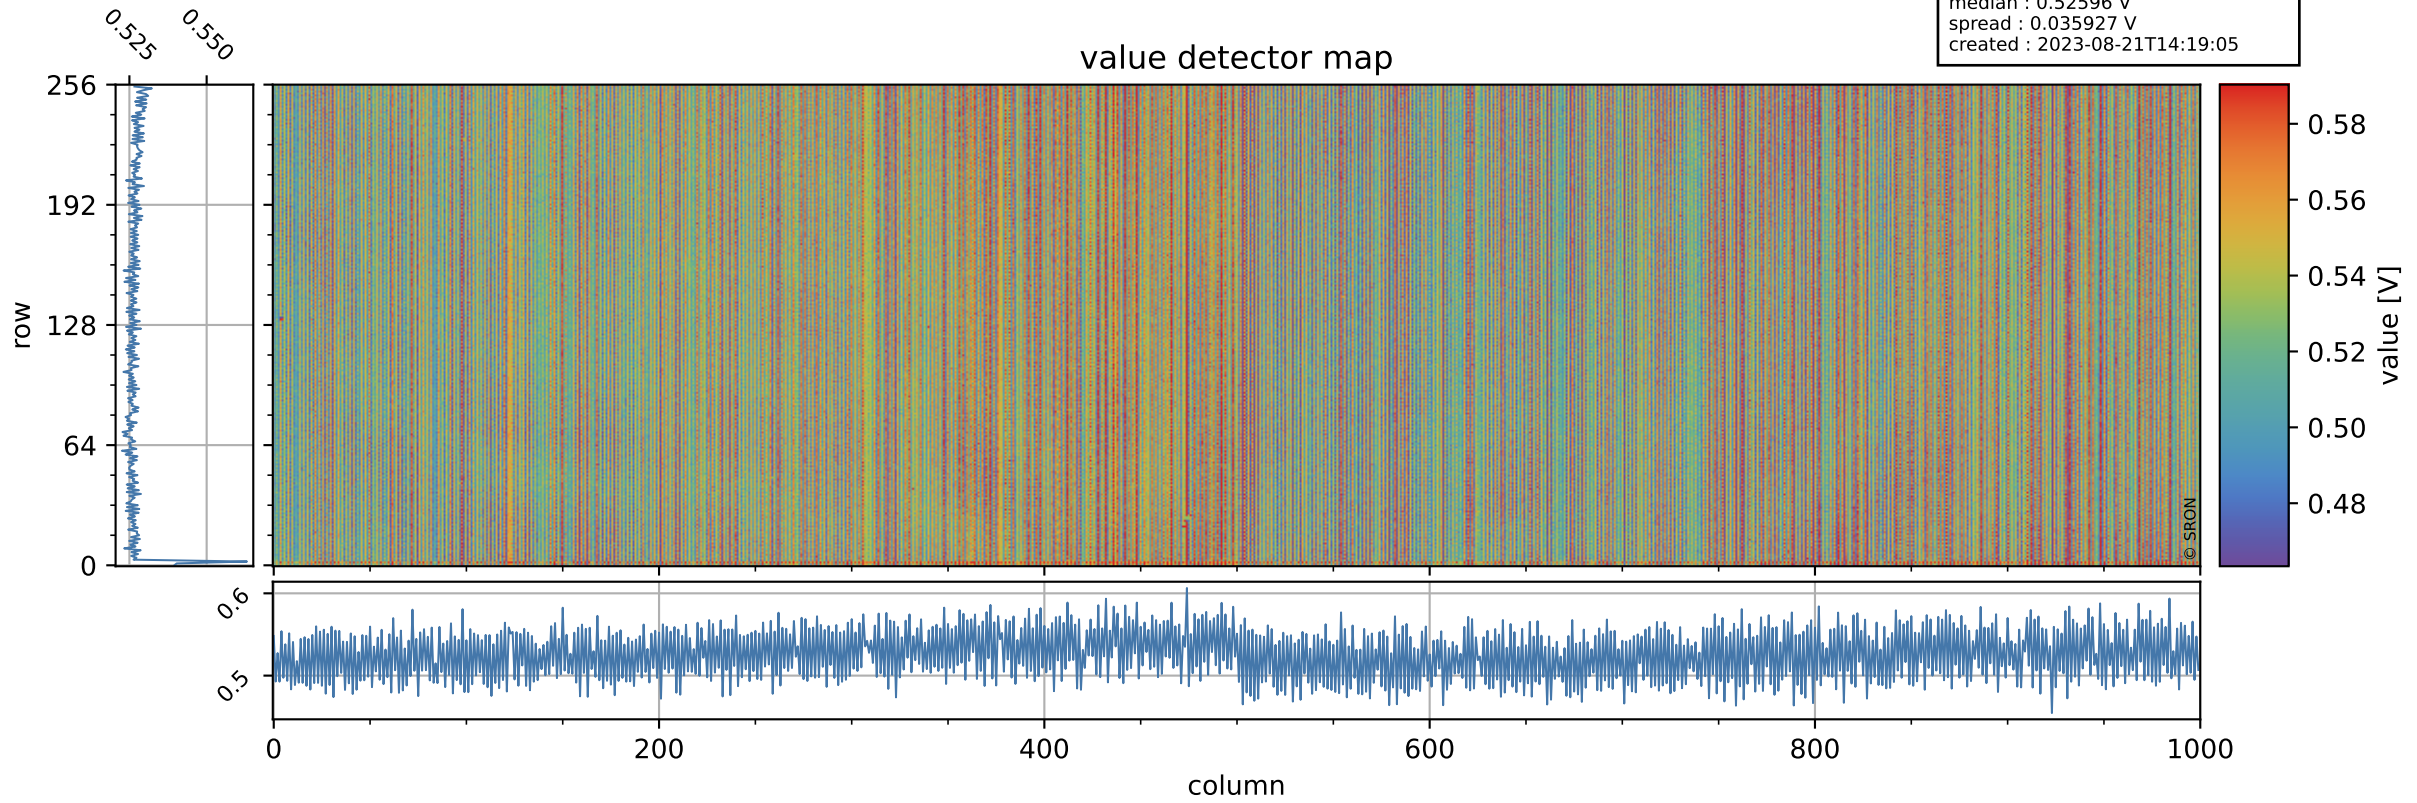

Tropomi SWIR offset (official)

orbits : 19 in [5437, 5482]
coverage : 2018-10-31 / 2018-11-03
median : 0.52596 V
spread : 0.035927 V
created : 2023-08-21T14:19:05

value detector map

Tropomi SWIR offset (official)

orbits : 19 in [5437, 5482]
coverage : 2018-10-31 / 2018-11-03
median : 29.904 μV
spread : 18.221 μV
created : 2023-08-21T14:19:06

Tropomi SWIR offset (official)

orbits : 19 in [5437, 5482]
coverage : 2018-10-31 / 2018-11-03
median : -0.06365 mV
spread : 0.32522 mV
created : 2023-08-21T14:19:06

value compared with SWIR offset CKD

Tropomi SWIR offset (official) ground-tracks of Sentinel-5P

orbits : 19 in [5437, 5482]
coverage : 2018-10-31 / 2018-11-03
created : 2023-08-21T14:19:06

Tropomi SWIR offset (official)

orbits : [2827, 5482]
coverage : 2018-04-30 / 2018-11-03
created : 2023-08-21T14:19:06

trend of detector median & temperatures