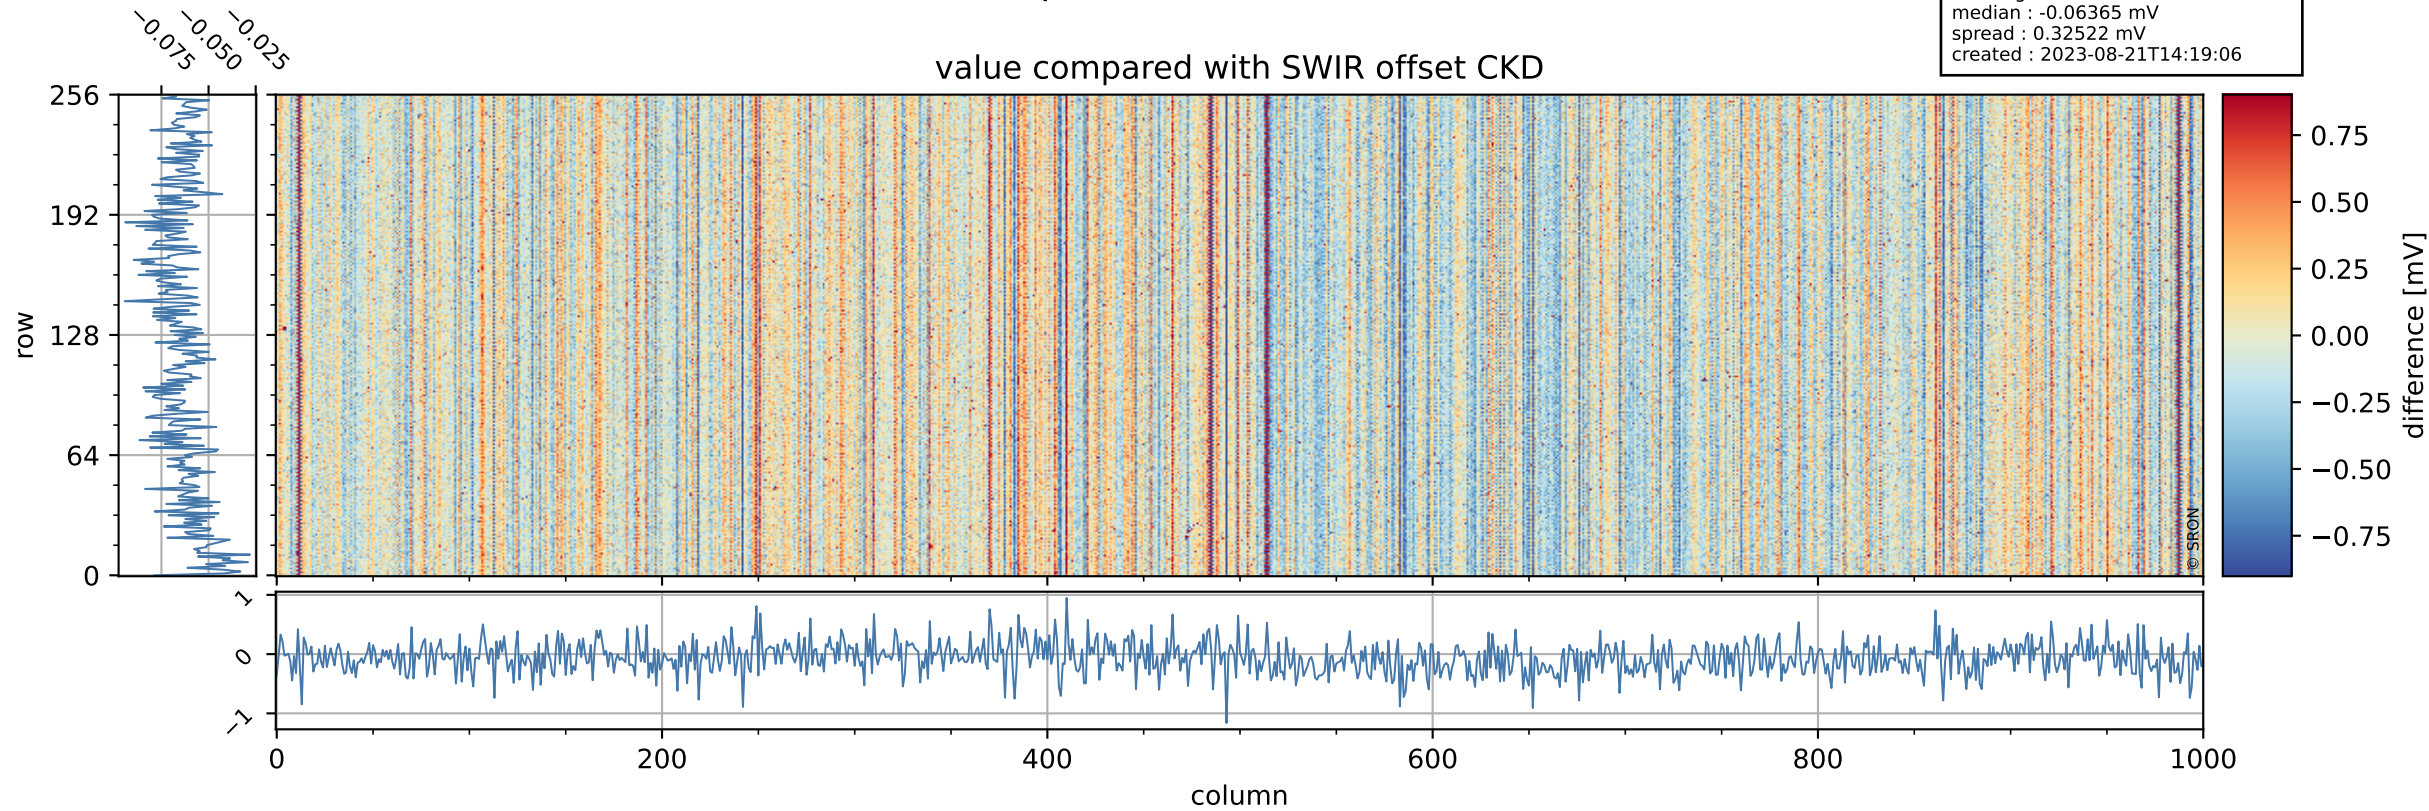

Tropomi SWIR offset (official)

orbits : 19 in [5437, 5482]
coverage : 2018-10-31 / 2018-11-03
median : 0.52596 V
spread : 0.035927 V
created : 2023-08-21T14:19:05

value detector map

Tropomi SWIR offset (official)

orbits : 19 in [5437, 5482]
coverage : 2018-10-31 / 2018-11-03
median : 29.904 μV
spread : 18.221 μV
created : 2023-08-21T14:19:06

Tropomi SWIR offset (official)

orbits : 19 in [5437, 5482]
coverage : 2018-10-31 / 2018-11-03
median : -0.06365 mV
spread : 0.32522 mV
created : 2023-08-21T14:19:06

value compared with SWIR offset CKD

Tropomi SWIR offset (official) ground-tracks of Sentinel-5P

orbits : 19 in [5437, 5482]
coverage : 2018-10-31 / 2018-11-03
created : 2023-08-21T14:19:06

Tropomi SWIR offset (official)

orbits : [2827, 5482]
coverage : 2018-04-30 / 2018-11-03
created : 2023-08-21T14:19:06

trend of detector median & temperatures