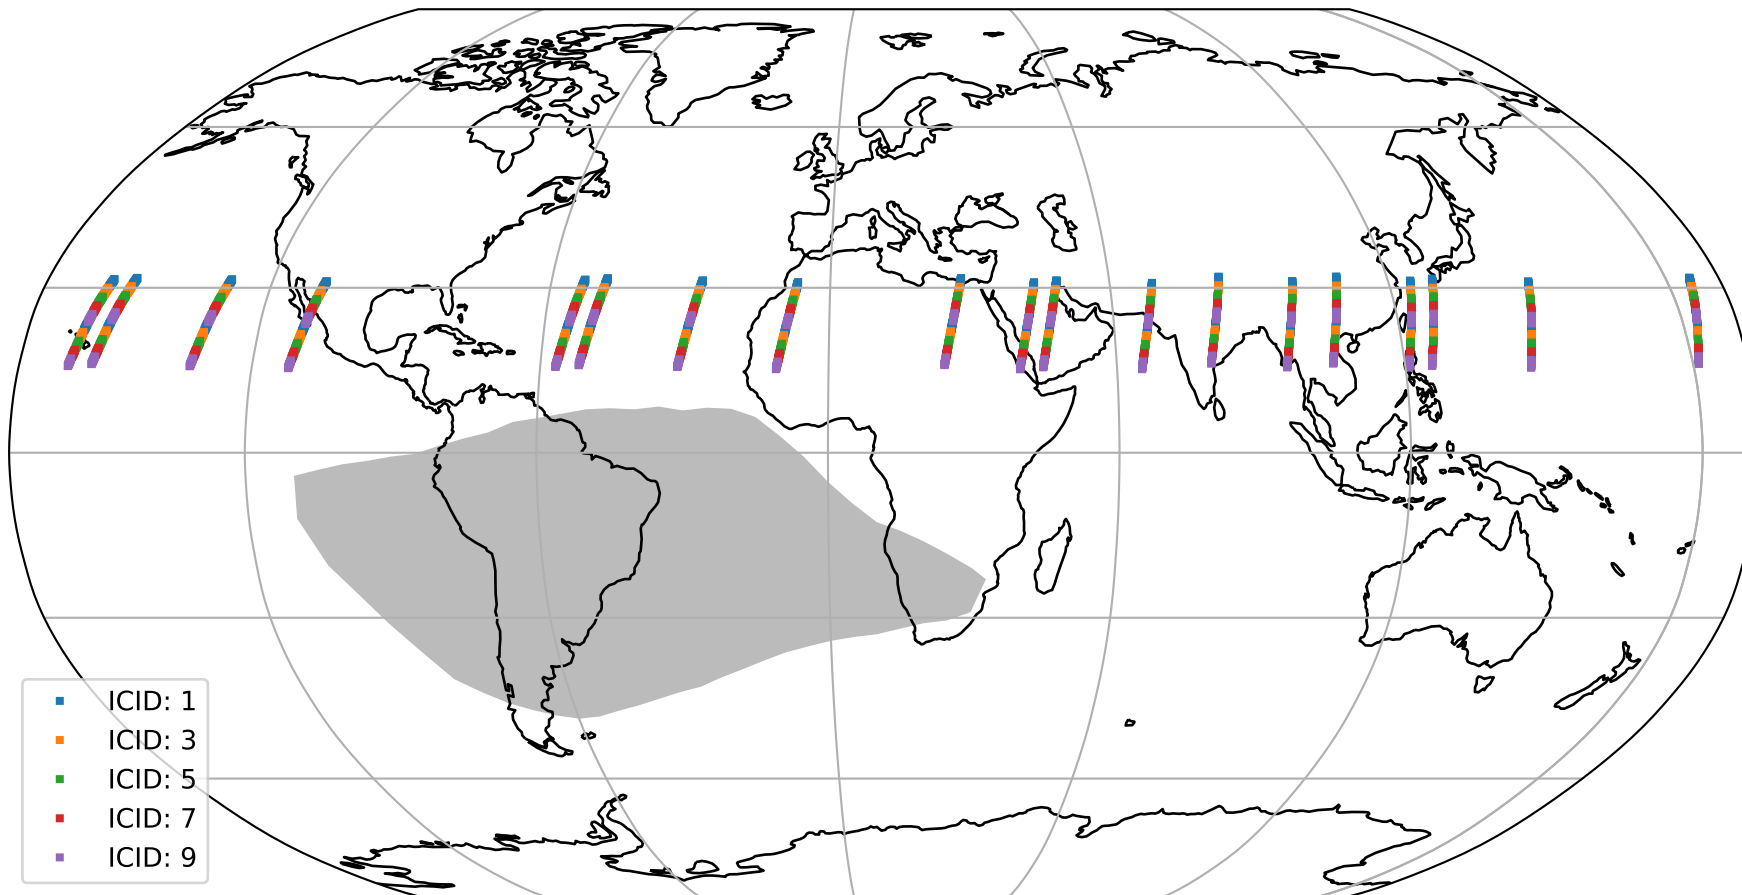

Tropomi SWIR offset (official)

orbits : 19 in [5437, 5482]
coverage : 2018-10-31 / 2018-11-03
median : 0.52596 V
spread : 0.035927 V
created : 2023-08-21T14:19:05

value detector map

Tropomi SWIR offset (official)

orbits : 19 in [5437, 5482]
coverage : 2018-10-31 / 2018-11-03
median : 29.904 μV
spread : 18.221 μV
created : 2023-08-21T14:19:06

Tropomi SWIR offset (official)

orbits : 19 in [5437, 5482]
coverage : 2018-10-31 / 2018-11-03
median : -0.06365 mV
spread : 0.32522 mV
created : 2023-08-21T14:19:06

value compared with SWIR offset CKD

Tropomi SWIR offset (official) ground-tracks of Sentinel-5P

orbits : 19 in [5437, 5482]
coverage : 2018-10-31 / 2018-11-03
created : 2023-08-21T14:19:06

Tropomi SWIR offset (official)

orbits : [2827, 5482]
coverage : 2018-04-30 / 2018-11-03
created : 2023-08-21T14:19:06

trend of detector median & temperatures