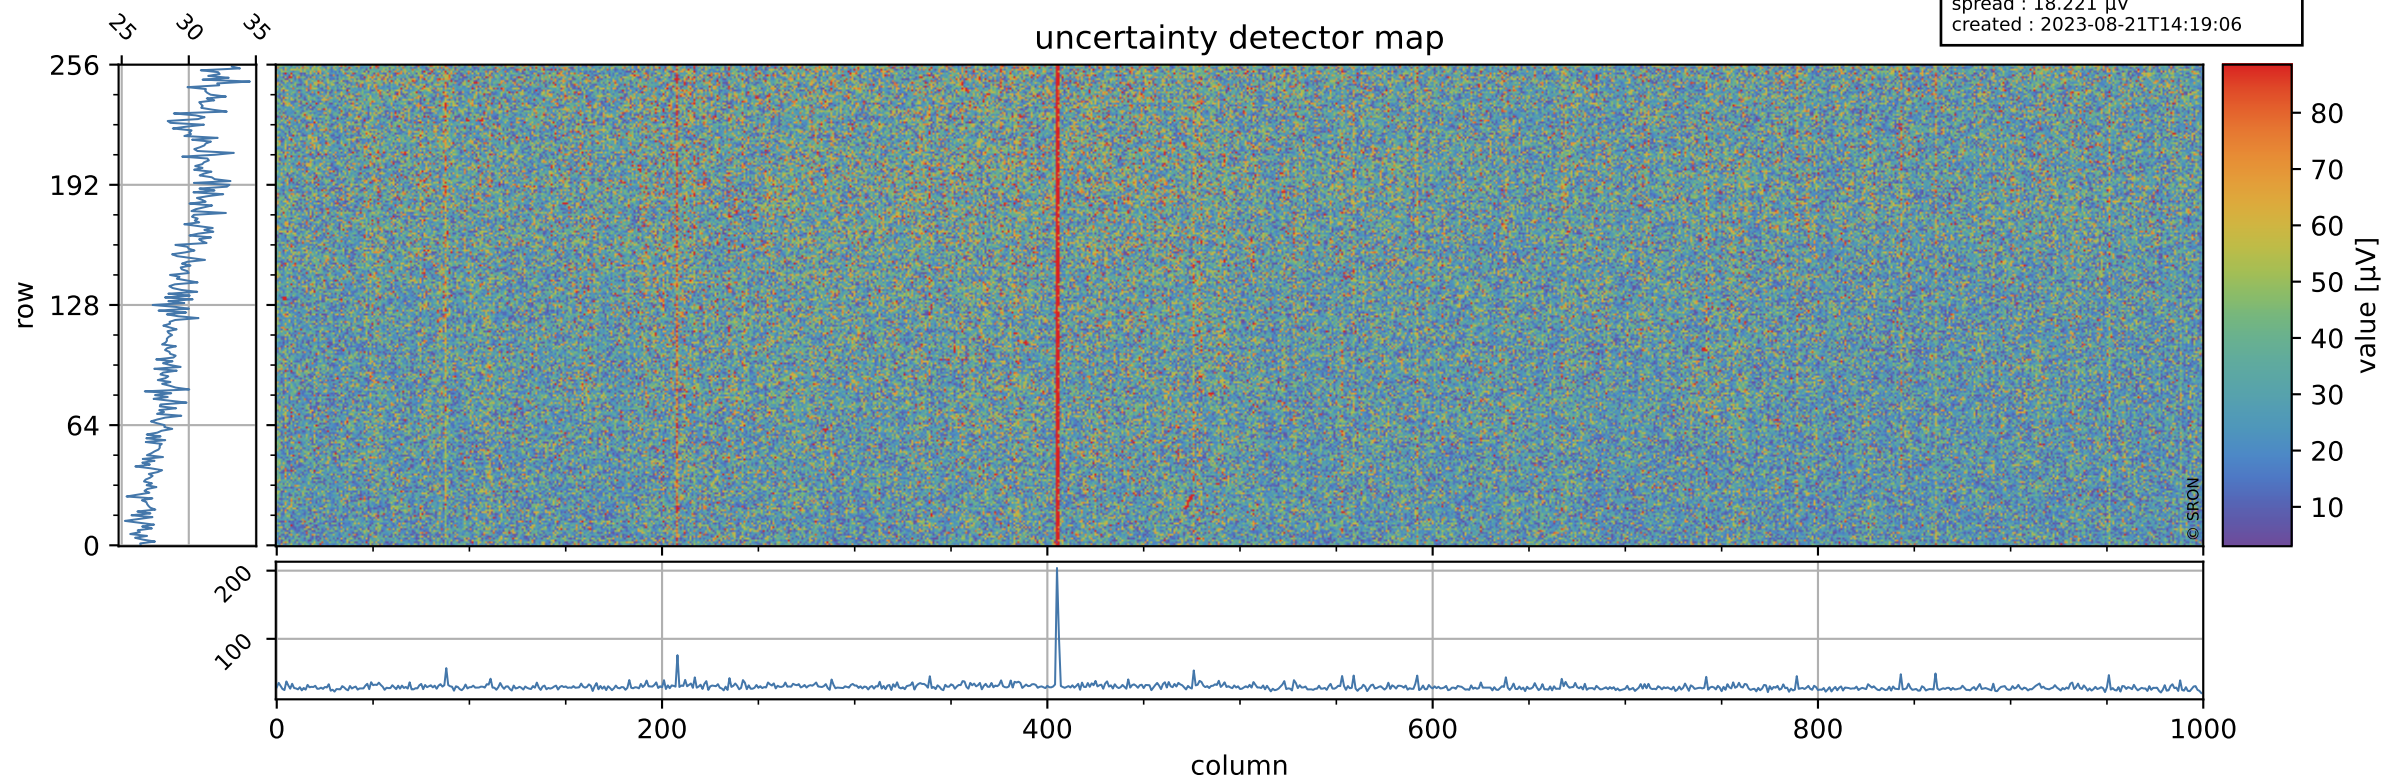

Tropomi SWIR offset (official)

orbits : 19 in [5437, 5482]
coverage : 2018-10-31 / 2018-11-03
median : 0.52596 V
spread : 0.035927 V
created : 2023-08-21T14:19:05

value detector map

Tropomi SWIR offset (official)

orbits : 19 in [5437, 5482]
coverage : 2018-10-31 / 2018-11-03
median : 29.904 μV
spread : 18.221 μV
created : 2023-08-21T14:19:06

Tropomi SWIR offset (official)

orbits : 19 in [5437, 5482]
coverage : 2018-10-31 / 2018-11-03
median : -0.06365 mV
spread : 0.32522 mV
created : 2023-08-21T14:19:06

value compared with SWIR offset CKD

Tropomi SWIR offset (official) ground-tracks of Sentinel-5P

orbits : 19 in [5437, 5482]
coverage : 2018-10-31 / 2018-11-03
created : 2023-08-21T14:19:06

Tropomi SWIR offset (official)

orbits : [2827, 5482]
coverage : 2018-04-30 / 2018-11-03
created : 2023-08-21T14:19:06

trend of detector median & temperatures