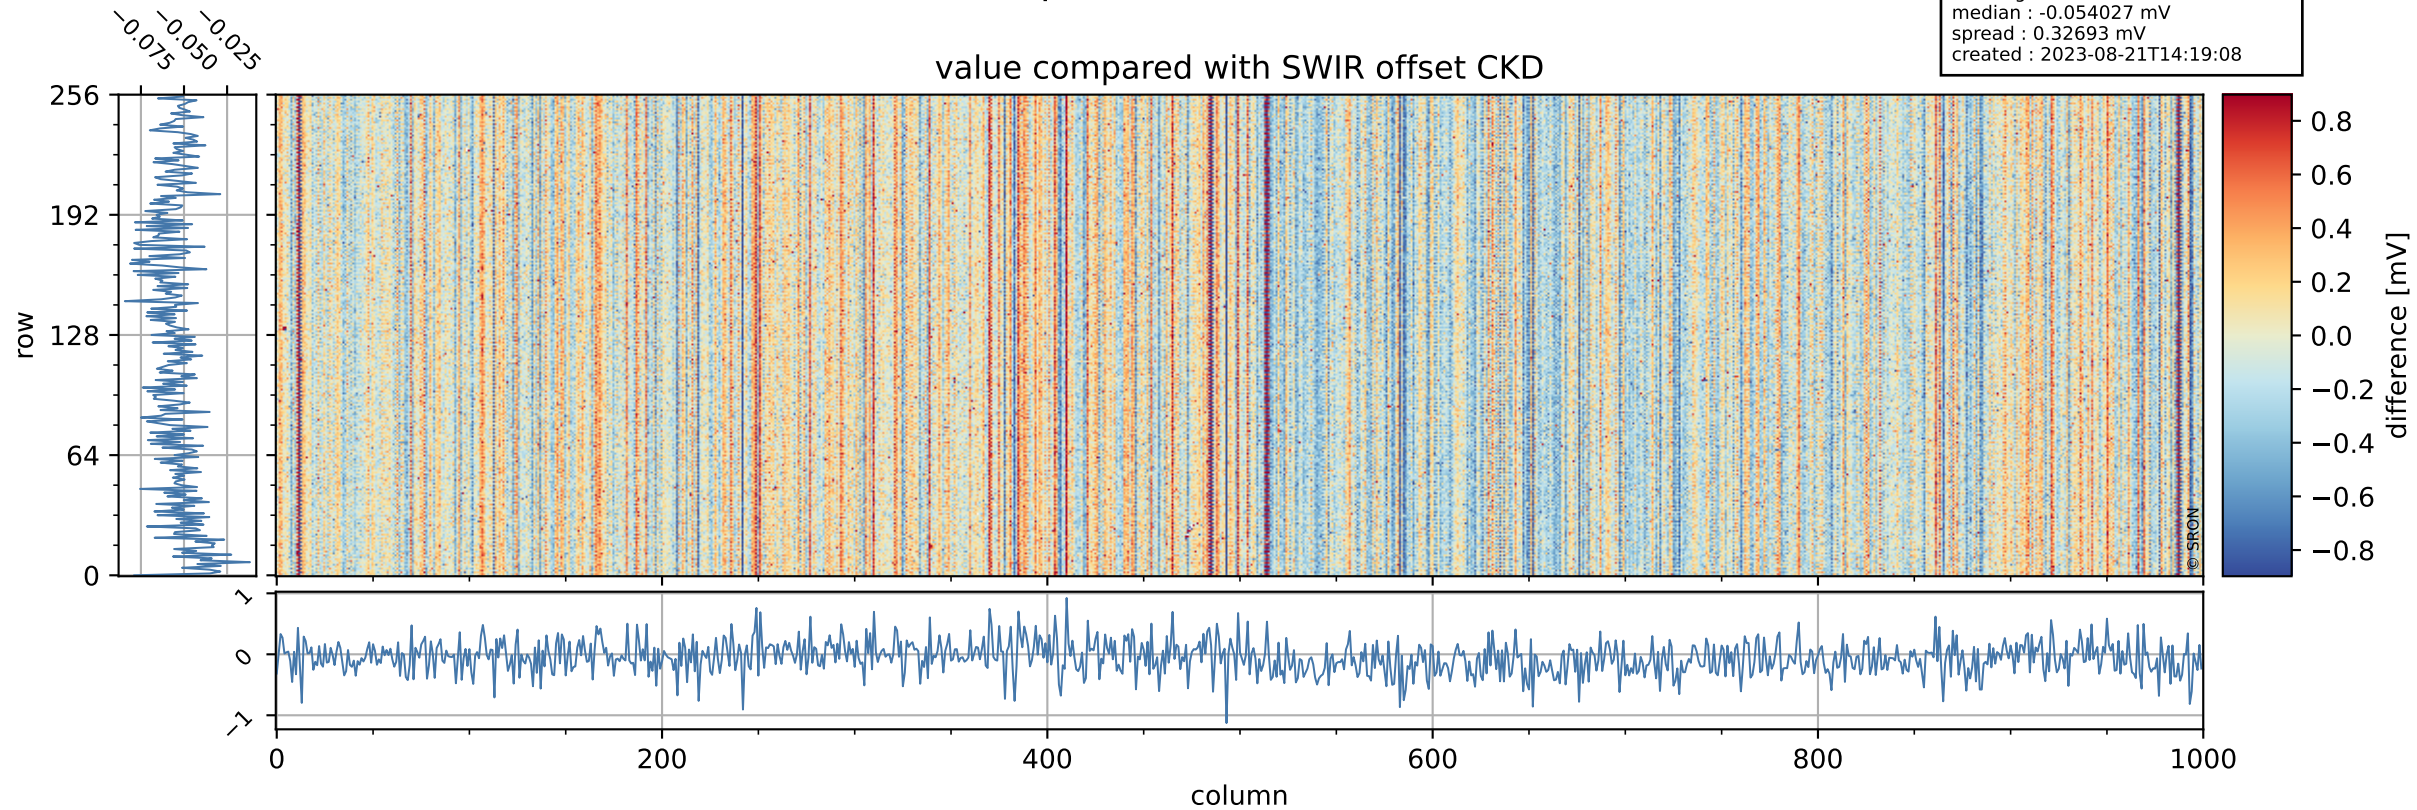

Tropomi SWIR offset (official)

orbits : 20 in [5452, 5497]
coverage : 2018-11-01 / 2018-11-04
median : 0.52597 V
spread : 0.035926 V
created : 2023-08-21T14:19:07

value detector map

Tropomi SWIR offset (official)

orbits : 20 in [5452, 5497]
coverage : 2018-11-01 / 2018-11-04
median : 29.496 μV
spread : 17.991 μV
created : 2023-08-21T14:19:07

Tropomi SWIR offset (official)

orbits : 20 in [5452, 5497]
coverage : 2018-11-01 / 2018-11-04
median : -0.054027 mV
spread : 0.32693 mV
created : 2023-08-21T14:19:08

value compared with SWIR offset CKD

Tropomi SWIR offset (official) ground-tracks of Sentinel-5P

orbits : 20 in [5452, 5497]
coverage : 2018-11-01 / 2018-11-04
created : 2023-08-21T14:19:08

Tropomi SWIR offset (official)

orbits : [2827, 5497]
coverage : 2018-04-30 / 2018-11-04
created : 2023-08-21T14:19:08

trend of detector median & temperatures