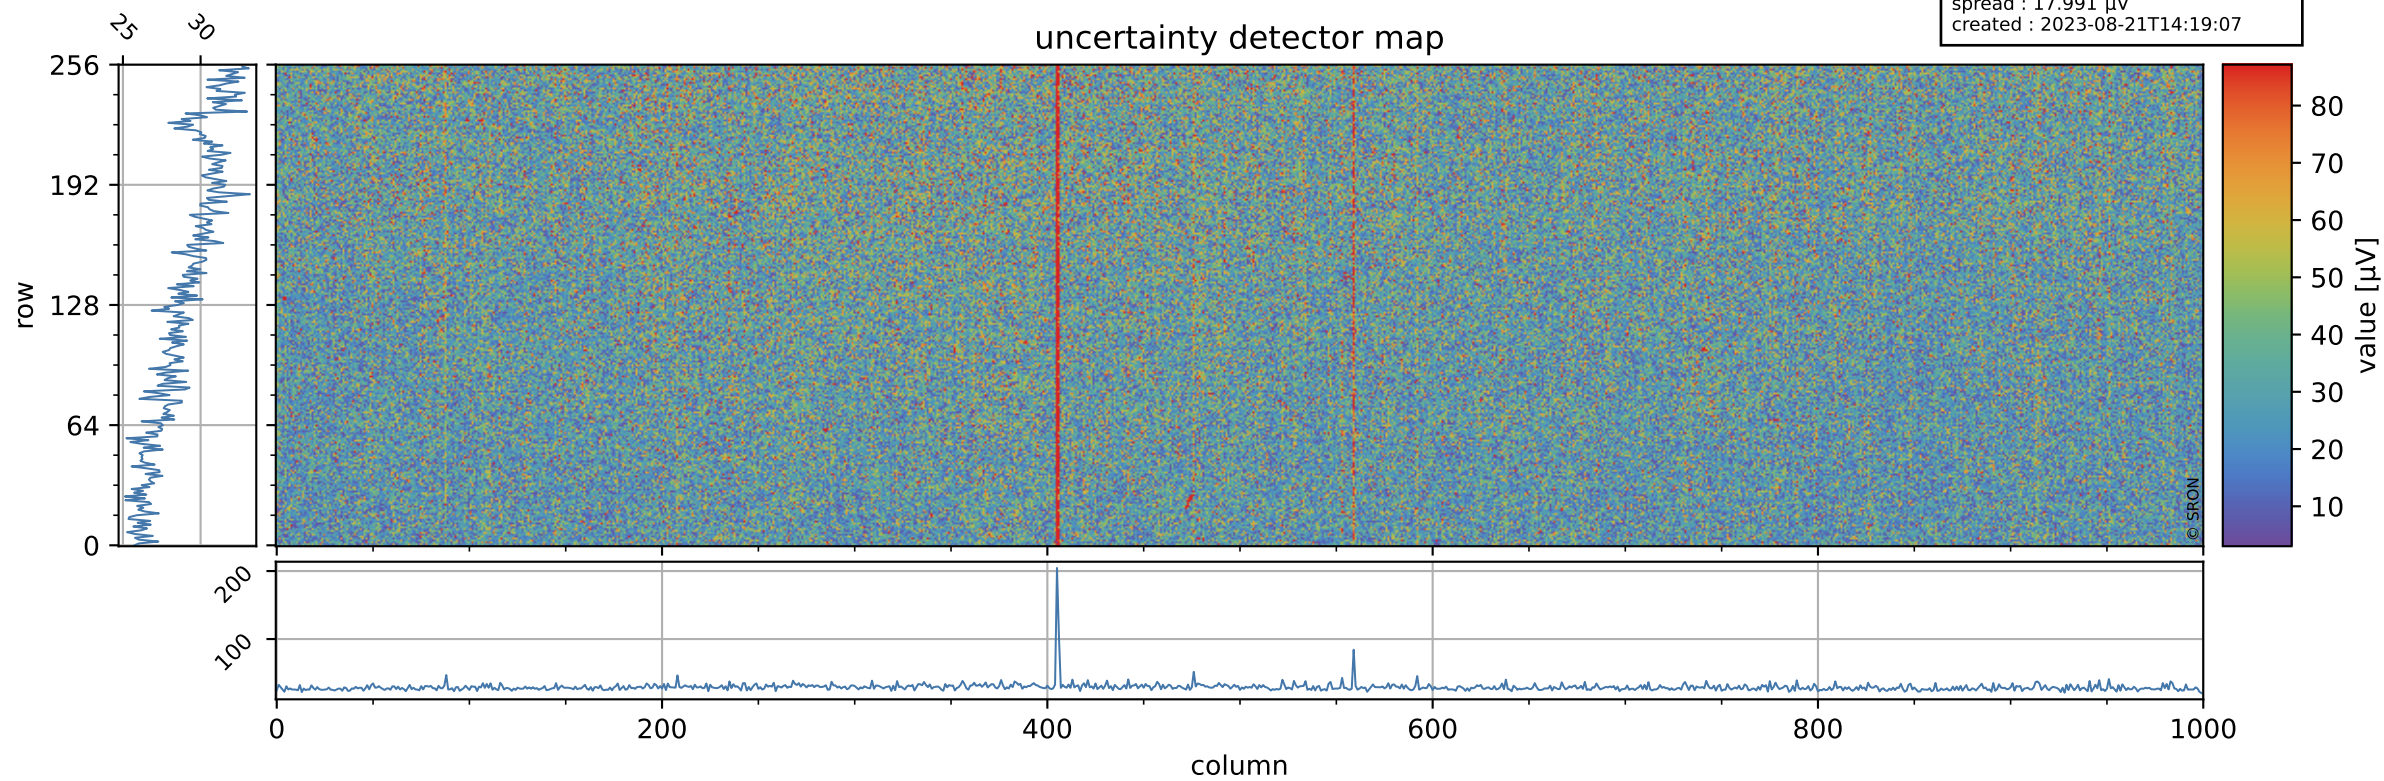

Tropomi SWIR offset (official)

orbits : 20 in [5452, 5497]
coverage : 2018-11-01 / 2018-11-04
median : 0.52597 V
spread : 0.035926 V
created : 2023-08-21T14:19:07

value detector map

Tropomi SWIR offset (official)

orbits : 20 in [5452, 5497]
coverage : 2018-11-01 / 2018-11-04
median : 29.496 μV
spread : 17.991 μV
created : 2023-08-21T14:19:07

Tropomi SWIR offset (official)

orbits : 20 in [5452, 5497]
coverage : 2018-11-01 / 2018-11-04
median : -0.054027 mV
spread : 0.32693 mV
created : 2023-08-21T14:19:08

value compared with SWIR offset CKD

Tropomi SWIR offset (official) ground-tracks of Sentinel-5P

orbits : 20 in [5452, 5497]
coverage : 2018-11-01 / 2018-11-04
created : 2023-08-21T14:19:08

Tropomi SWIR offset (official)

orbits : [2827, 5497]
coverage : 2018-04-30 / 2018-11-04
created : 2023-08-21T14:19:08

trend of detector median & temperatures