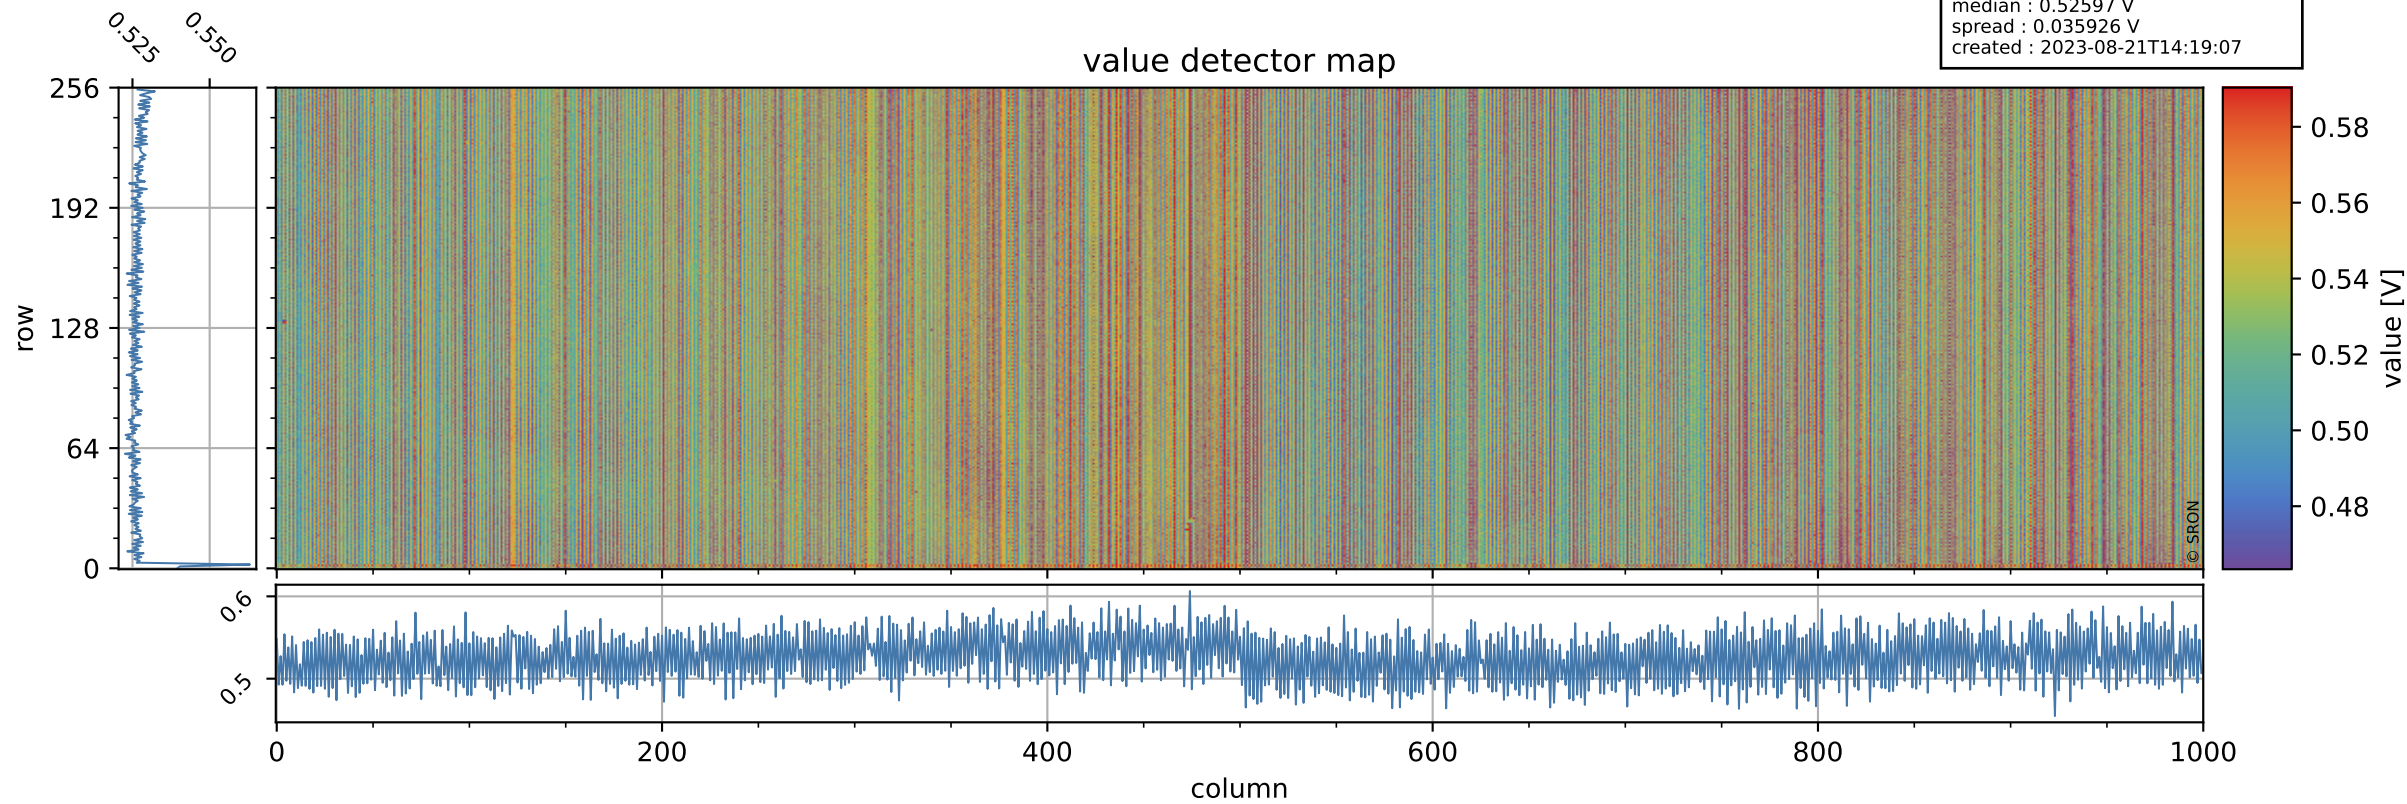

Tropomi SWIR offset (official)

orbits : 20 in [5452, 5497]
coverage : 2018-11-01 / 2018-11-04
median : 0.52597 V
spread : 0.035926 V
created : 2023-08-21T14:19:07

value detector map

Tropomi SWIR offset (official)

orbits : 20 in [5452, 5497]
coverage : 2018-11-01 / 2018-11-04
median : 29.496 μV
spread : 17.991 μV
created : 2023-08-21T14:19:07

Tropomi SWIR offset (official)

orbits : 20 in [5452, 5497]
coverage : 2018-11-01 / 2018-11-04
median : -0.054027 mV
spread : 0.32693 mV
created : 2023-08-21T14:19:08

value compared with SWIR offset CKD

Tropomi SWIR offset (official) ground-tracks of Sentinel-5P

orbits : 20 in [5452, 5497]
coverage : 2018-11-01 / 2018-11-04
created : 2023-08-21T14:19:08

Tropomi SWIR offset (official)

orbits : [2827, 5497]
coverage : 2018-04-30 / 2018-11-04
created : 2023-08-21T14:19:08

trend of detector median & temperatures