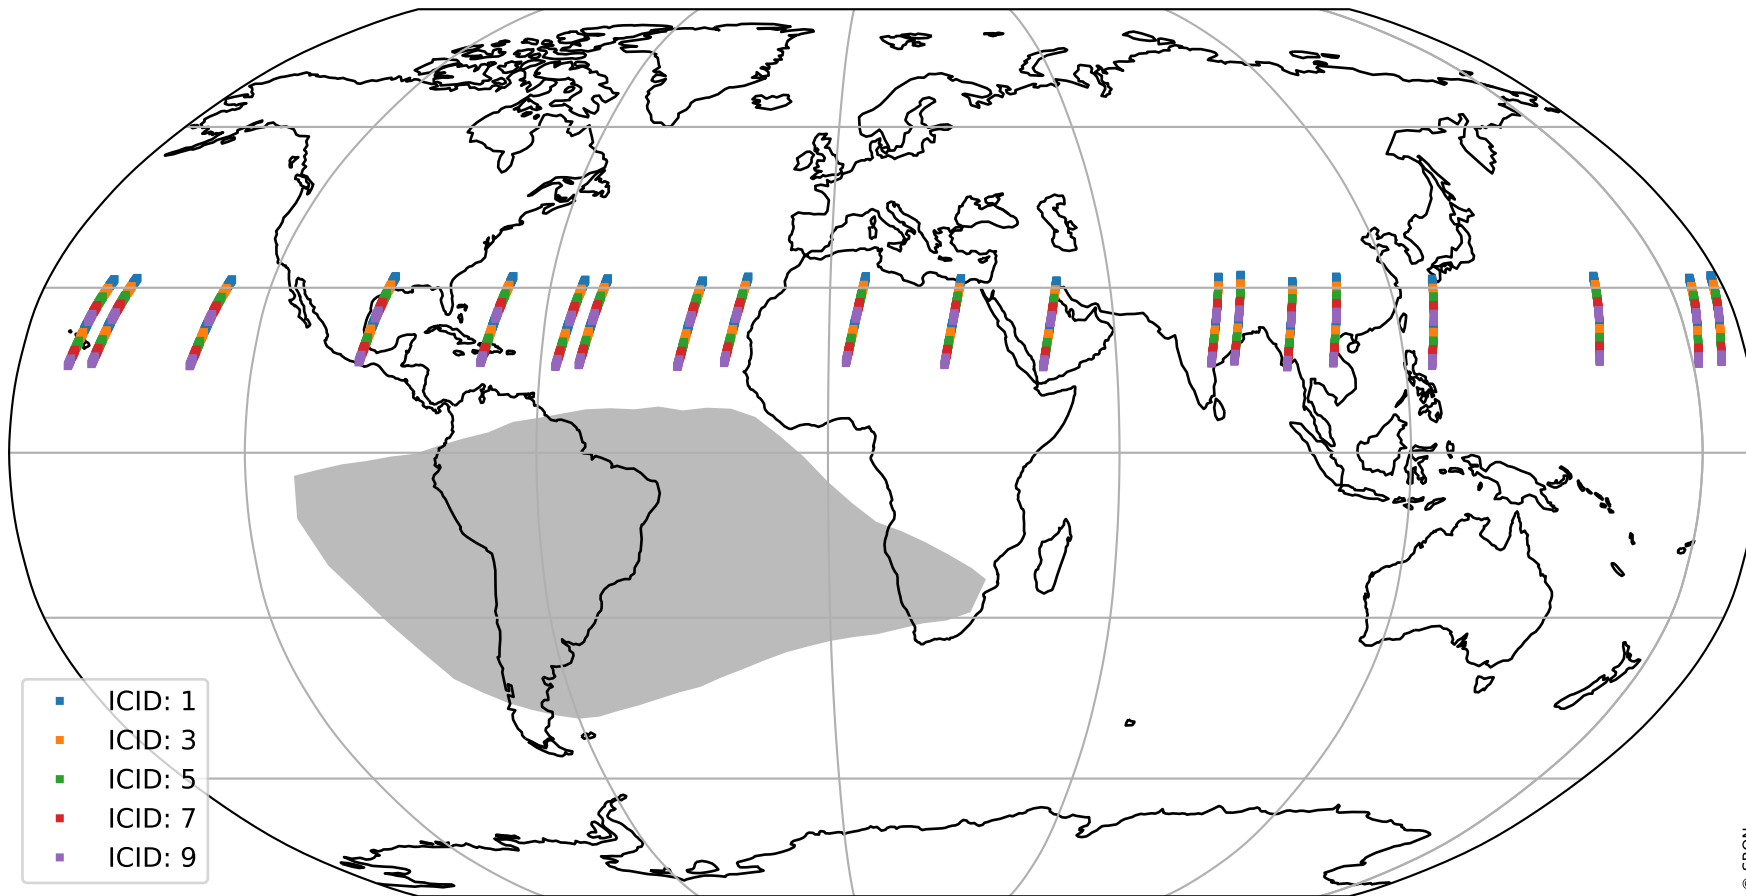

Tropomi SWIR offset (official)

orbits : 20 in [5452, 5497]
coverage : 2018-11-01 / 2018-11-04
median : 0.52597 V
spread : 0.035926 V
created : 2023-08-21T14:19:07

value detector map

Tropomi SWIR offset (official)

orbits : 20 in [5452, 5497]
coverage : 2018-11-01 / 2018-11-04
median : 29.496 μV
spread : 17.991 μV
created : 2023-08-21T14:19:07

Tropomi SWIR offset (official)

orbits : 20 in [5452, 5497]
coverage : 2018-11-01 / 2018-11-04
median : -0.054027 mV
spread : 0.32693 mV
created : 2023-08-21T14:19:08

value compared with SWIR offset CKD

Tropomi SWIR offset (official) ground-tracks of Sentinel-5P

orbits : 20 in [5452, 5497]
coverage : 2018-11-01 / 2018-11-04
created : 2023-08-21T14:19:08

Tropomi SWIR offset (official)

orbits : [2827, 5497]
coverage : 2018-04-30 / 2018-11-04
created : 2023-08-21T14:19:08

trend of detector median & temperatures