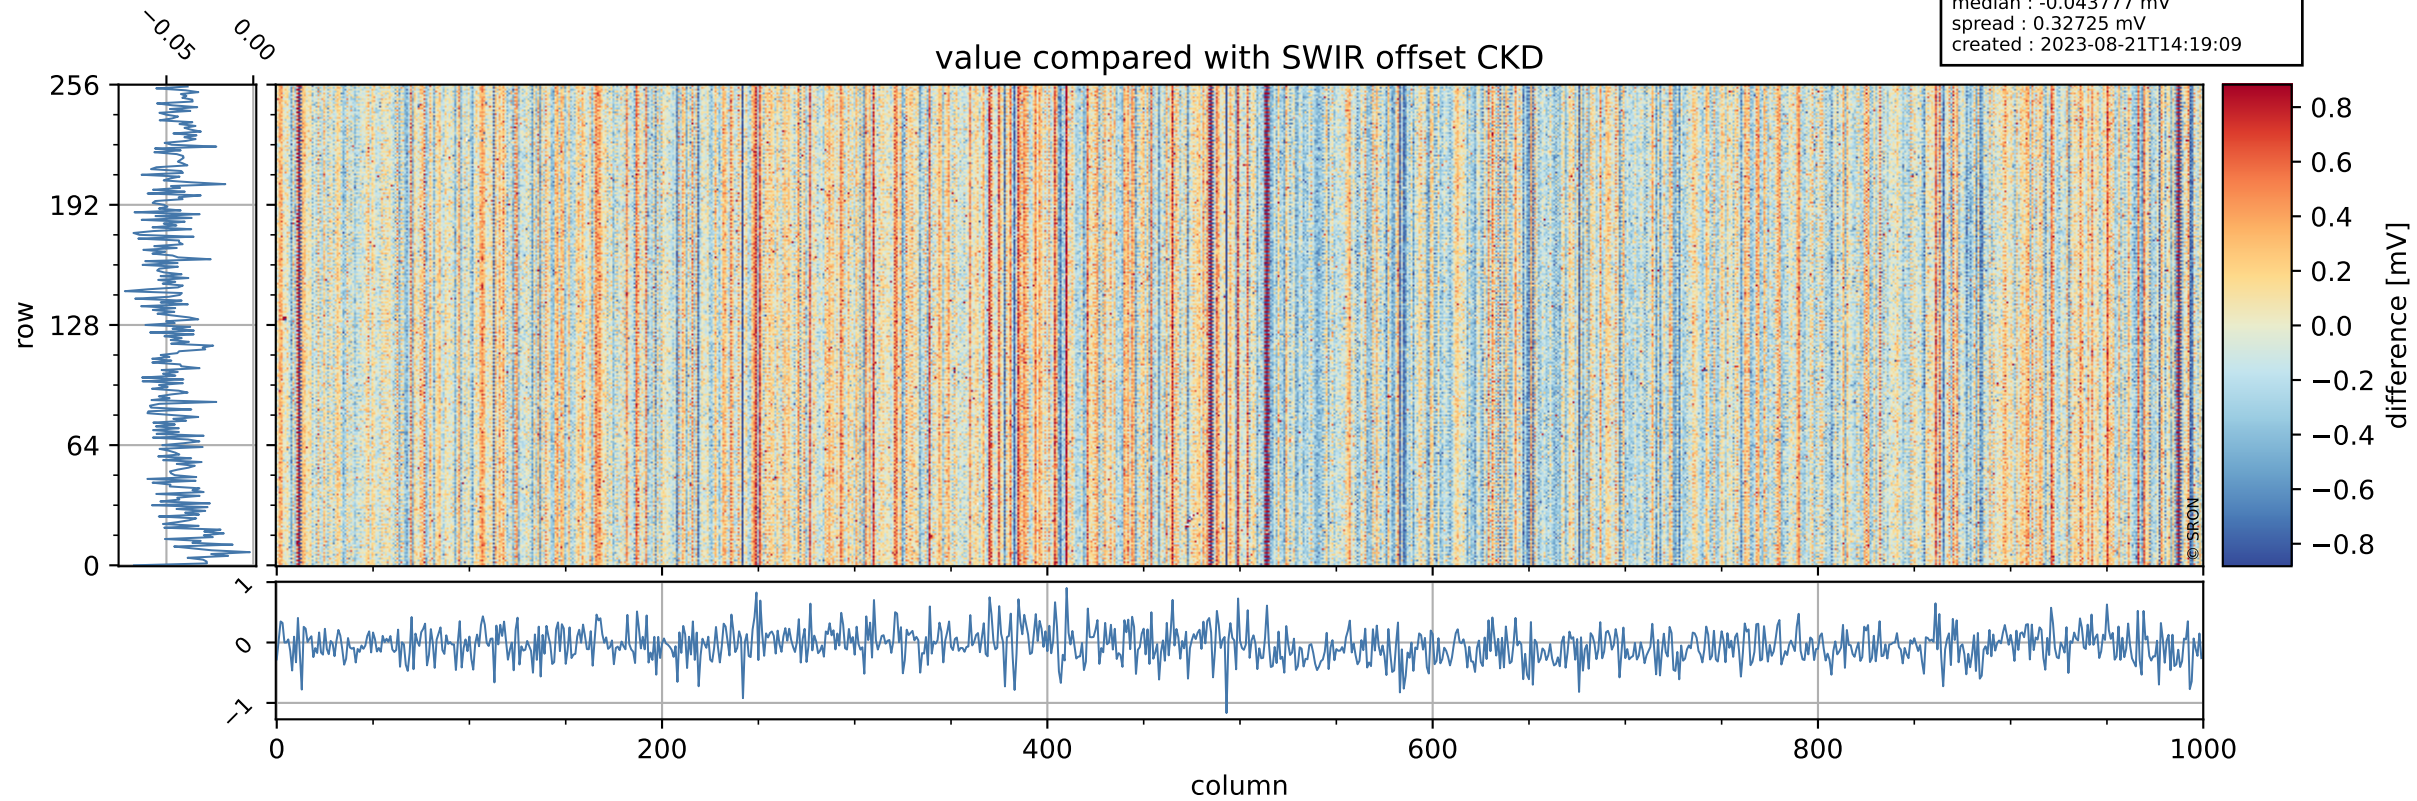

Tropomi SWIR offset (official)

orbits : 19 in [5467, 5512]
coverage : 2018-11-02 / 2018-11-05
median : 0.52598 V
spread : 0.035927 V
created : 2023-08-21T14:19:09

value detector map

Tropomi SWIR offset (official)

orbits : 19 in [5467, 5512]
coverage : 2018-11-02 / 2018-11-05
median : 29.651 μV
spread : 17.963 μV
created : 2023-08-21T14:19:09

Tropomi SWIR offset (official)

orbits : 19 in [5467, 5512]
coverage : 2018-11-02 / 2018-11-05
median : -0.043777 mV
spread : 0.32725 mV
created : 2023-08-21T14:19:09

value compared with SWIR offset CKD

Tropomi SWIR offset (official) ground-tracks of Sentinel-5P

orbits : 19 in [5467, 5512]
coverage : 2018-11-02 / 2018-11-05
created : 2023-08-21T14:19:10

Tropomi SWIR offset (official)

orbits : [2827, 5512]
coverage : 2018-04-30 / 2018-11-05
created : 2023-08-21T14:19:10

trend of detector median & temperatures