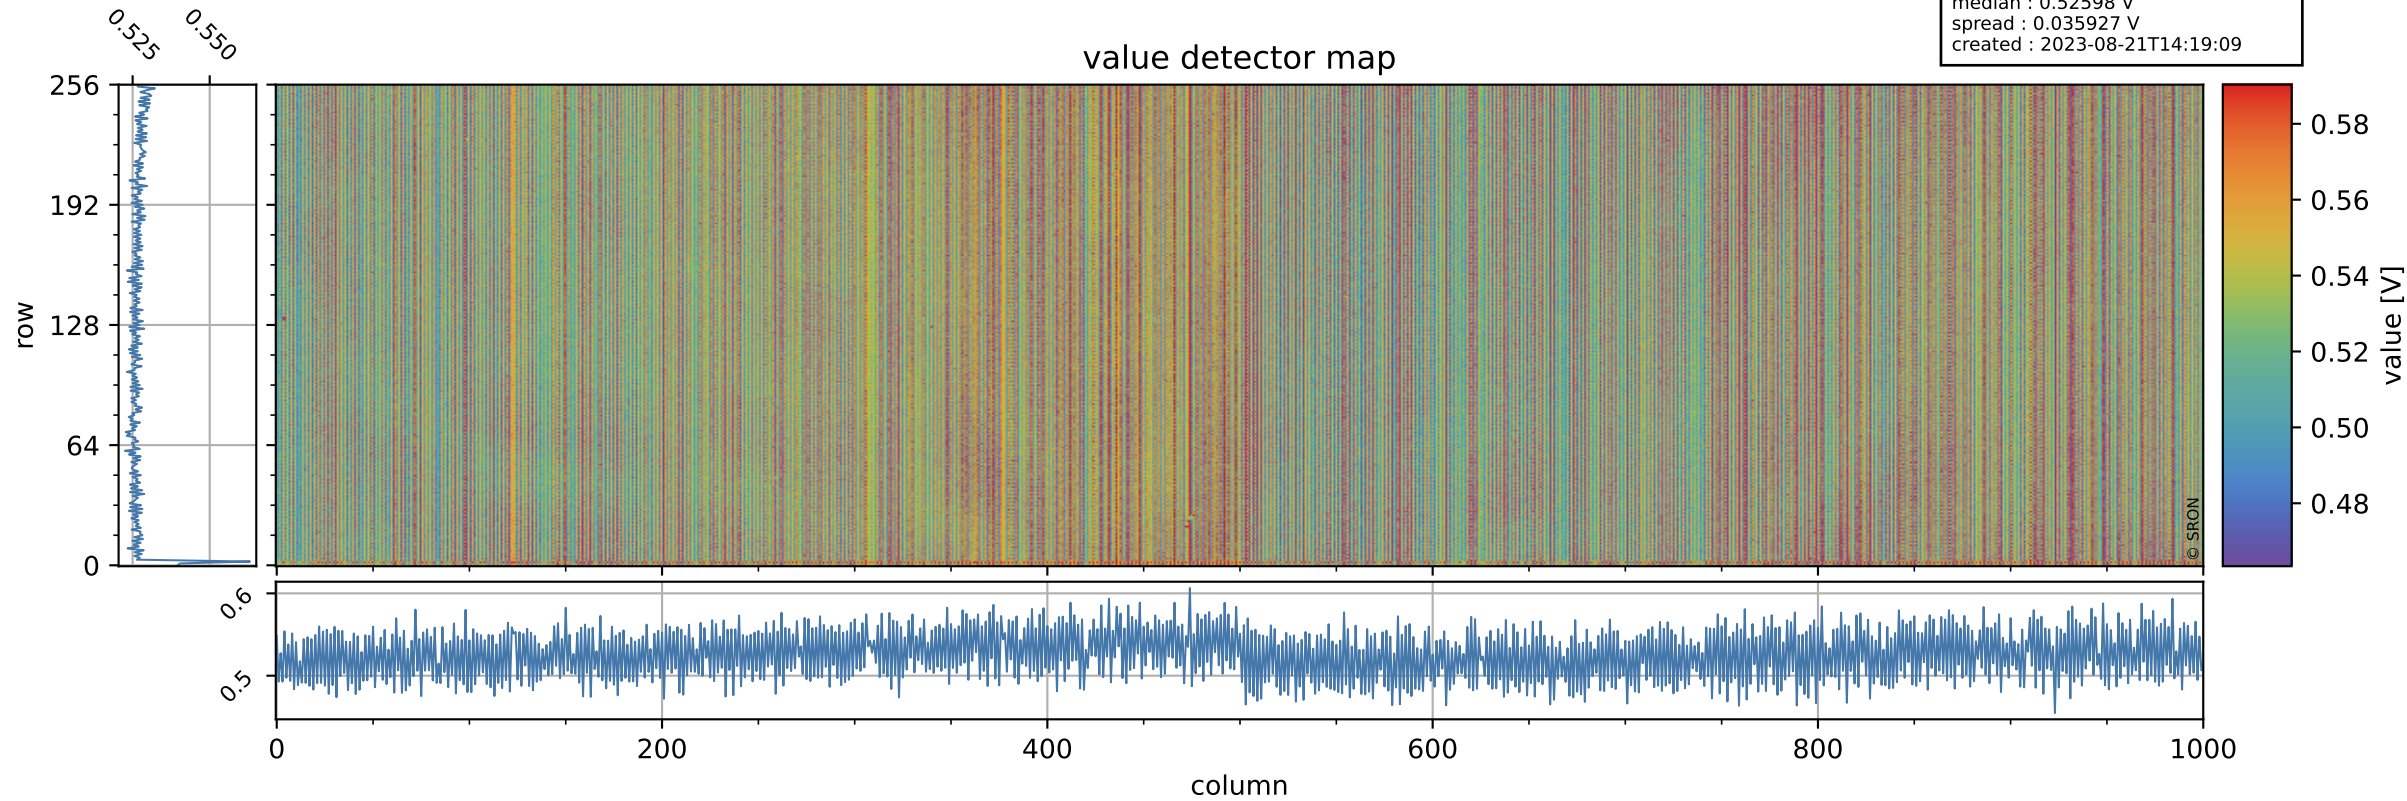

Tropomi SWIR offset (official)

orbits : 19 in [5467, 5512]
coverage : 2018-11-02 / 2018-11-05
median : 0.52598 V
spread : 0.035927 V
created : 2023-08-21T14:19:09

value detector map

Tropomi SWIR offset (official)

orbits : 19 in [5467, 5512]
coverage : 2018-11-02 / 2018-11-05
median : 29.651 μV
spread : 17.963 μV
created : 2023-08-21T14:19:09

Tropomi SWIR offset (official)

orbits : 19 in [5467, 5512]
coverage : 2018-11-02 / 2018-11-05
median : -0.043777 mV
spread : 0.32725 mV
created : 2023-08-21T14:19:09

value compared with SWIR offset CKD

Tropomi SWIR offset (official) ground-tracks of Sentinel-5P

orbits : 19 in [5467, 5512]
coverage : 2018-11-02 / 2018-11-05
created : 2023-08-21T14:19:10

Tropomi SWIR offset (official)

orbits : [2827, 5512]
coverage : 2018-04-30 / 2018-11-05
created : 2023-08-21T14:19:10

trend of detector median & temperatures