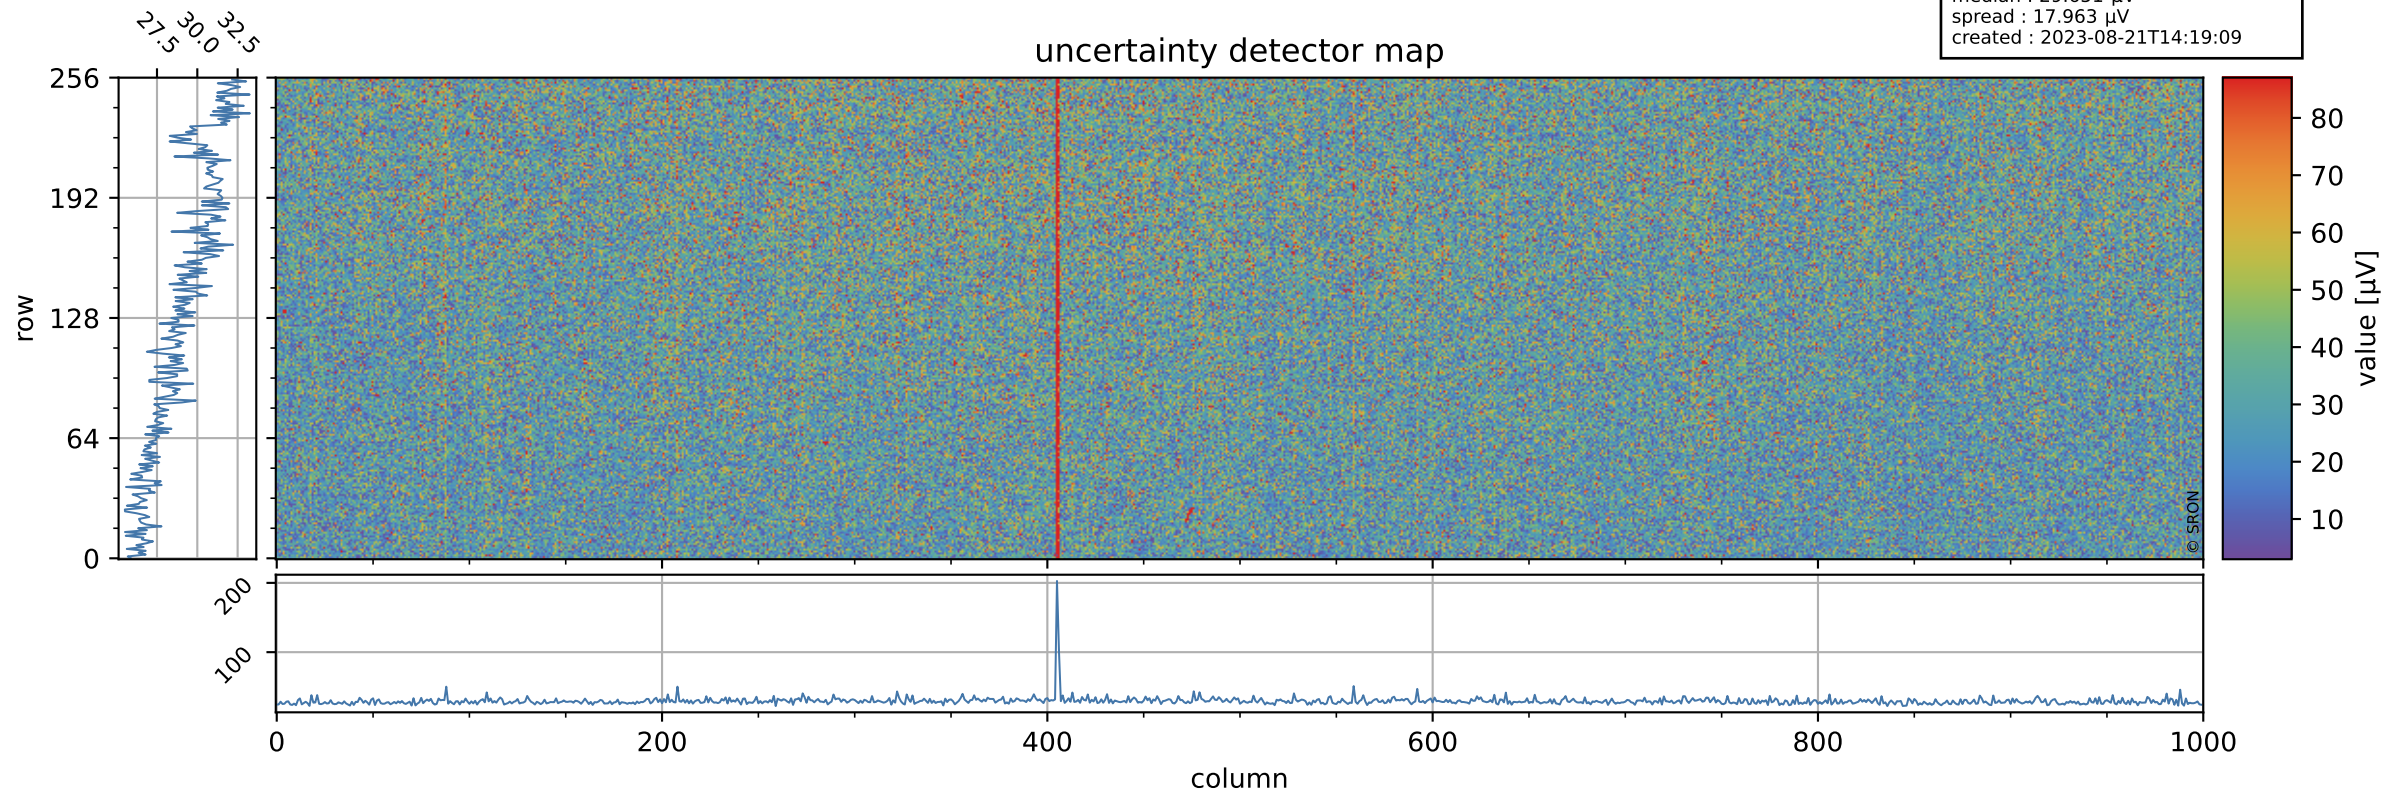

Tropomi SWIR offset (official)

orbits : 19 in [5467, 5512]
coverage : 2018-11-02 / 2018-11-05
median : 0.52598 V
spread : 0.035927 V
created : 2023-08-21T14:19:09

value detector map

Tropomi SWIR offset (official)

orbits : 19 in [5467, 5512]
coverage : 2018-11-02 / 2018-11-05
median : 29.651 μV
spread : 17.963 μV
created : 2023-08-21T14:19:09

Tropomi SWIR offset (official)

orbits : 19 in [5467, 5512]
coverage : 2018-11-02 / 2018-11-05
median : -0.043777 mV
spread : 0.32725 mV
created : 2023-08-21T14:19:09

value compared with SWIR offset CKD

Tropomi SWIR offset (official) ground-tracks of Sentinel-5P

orbits : 19 in [5467, 5512]
coverage : 2018-11-02 / 2018-11-05
created : 2023-08-21T14:19:10

Tropomi SWIR offset (official)

orbits : [2827, 5512]
coverage : 2018-04-30 / 2018-11-05
created : 2023-08-21T14:19:10

trend of detector median & temperatures