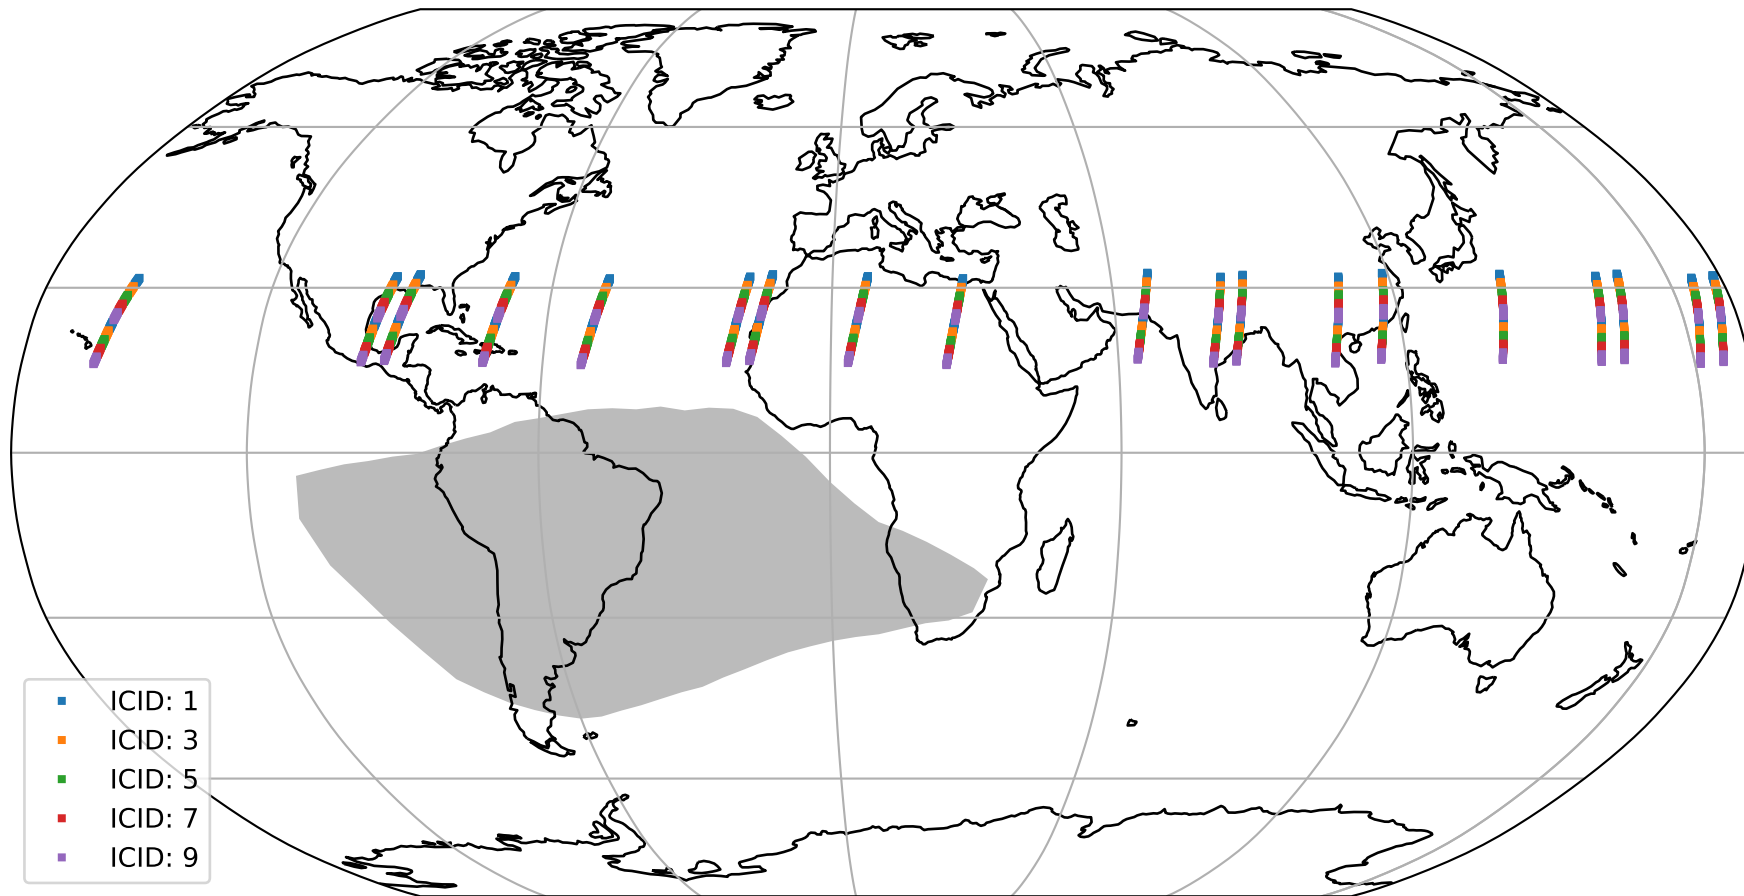

Tropomi SWIR offset (official)

orbits : 19 in [5467, 5512]
coverage : 2018-11-02 / 2018-11-05
median : 0.52598 V
spread : 0.035927 V
created : 2023-08-21T14:19:09

value detector map

Tropomi SWIR offset (official)

orbits : 19 in [5467, 5512]
coverage : 2018-11-02 / 2018-11-05
median : 29.651 μV
spread : 17.963 μV
created : 2023-08-21T14:19:09

Tropomi SWIR offset (official)

orbits : 19 in [5467, 5512]
coverage : 2018-11-02 / 2018-11-05
median : -0.043777 mV
spread : 0.32725 mV
created : 2023-08-21T14:19:09

value compared with SWIR offset CKD

Tropomi SWIR offset (official) ground-tracks of Sentinel-5P

orbits : 19 in [5467, 5512]
coverage : 2018-11-02 / 2018-11-05
created : 2023-08-21T14:19:10

Tropomi SWIR offset (official)

orbits : [2827, 5512]
coverage : 2018-04-30 / 2018-11-05
created : 2023-08-21T14:19:10

trend of detector median & temperatures