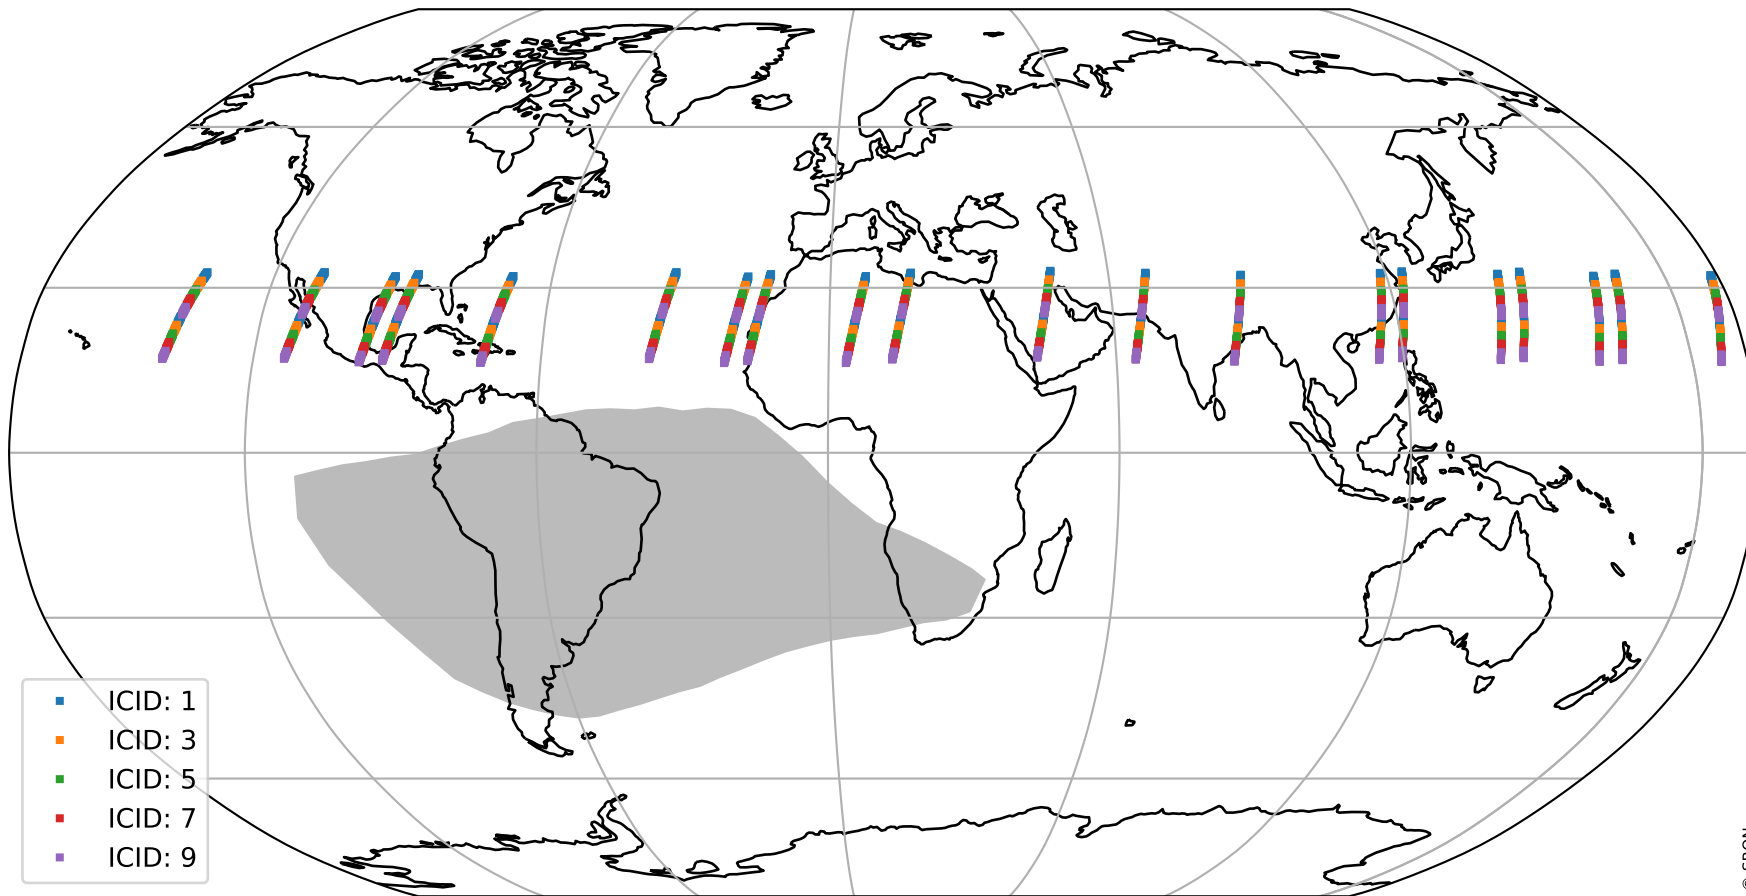

Tropomi SWIR offset (official)

orbits : 20 in [5482, 5527]
coverage : 2018-11-03 / 2018-11-06
median : 0.52598 V
spread : 0.035929 V
created : 2023-08-21T14:19:11

value detector map

Tropomi SWIR offset (official)

orbits : 20 in [5482, 5527]
coverage : 2018-11-03 / 2018-11-06
median : 29.492 μV
spread : 17.995 μV
created : 2023-08-21T14:19:11

Tropomi SWIR offset (official)

orbits : 20 in [5482, 5527]
coverage : 2018-11-03 / 2018-11-06
median : -0.042153 mV
spread : 0.32742 mV
created : 2023-08-21T14:19:11

value compared with SWIR offset CKD

Tropomi SWIR offset (official) ground-tracks of Sentinel-5P

orbits : 20 in [5482, 5527]
coverage : 2018-11-03 / 2018-11-06
created : 2023-08-21T14:19:11

- ICID: 1
- ICID: 3
- ICID: 5
- ICID: 7
- ICID: 9

Tropomi SWIR offset (official)

orbits : [2827, 5527]
coverage : 2018-04-30 / 2018-11-06
created : 2023-08-21T14:19:12

trend of detector median & temperatures