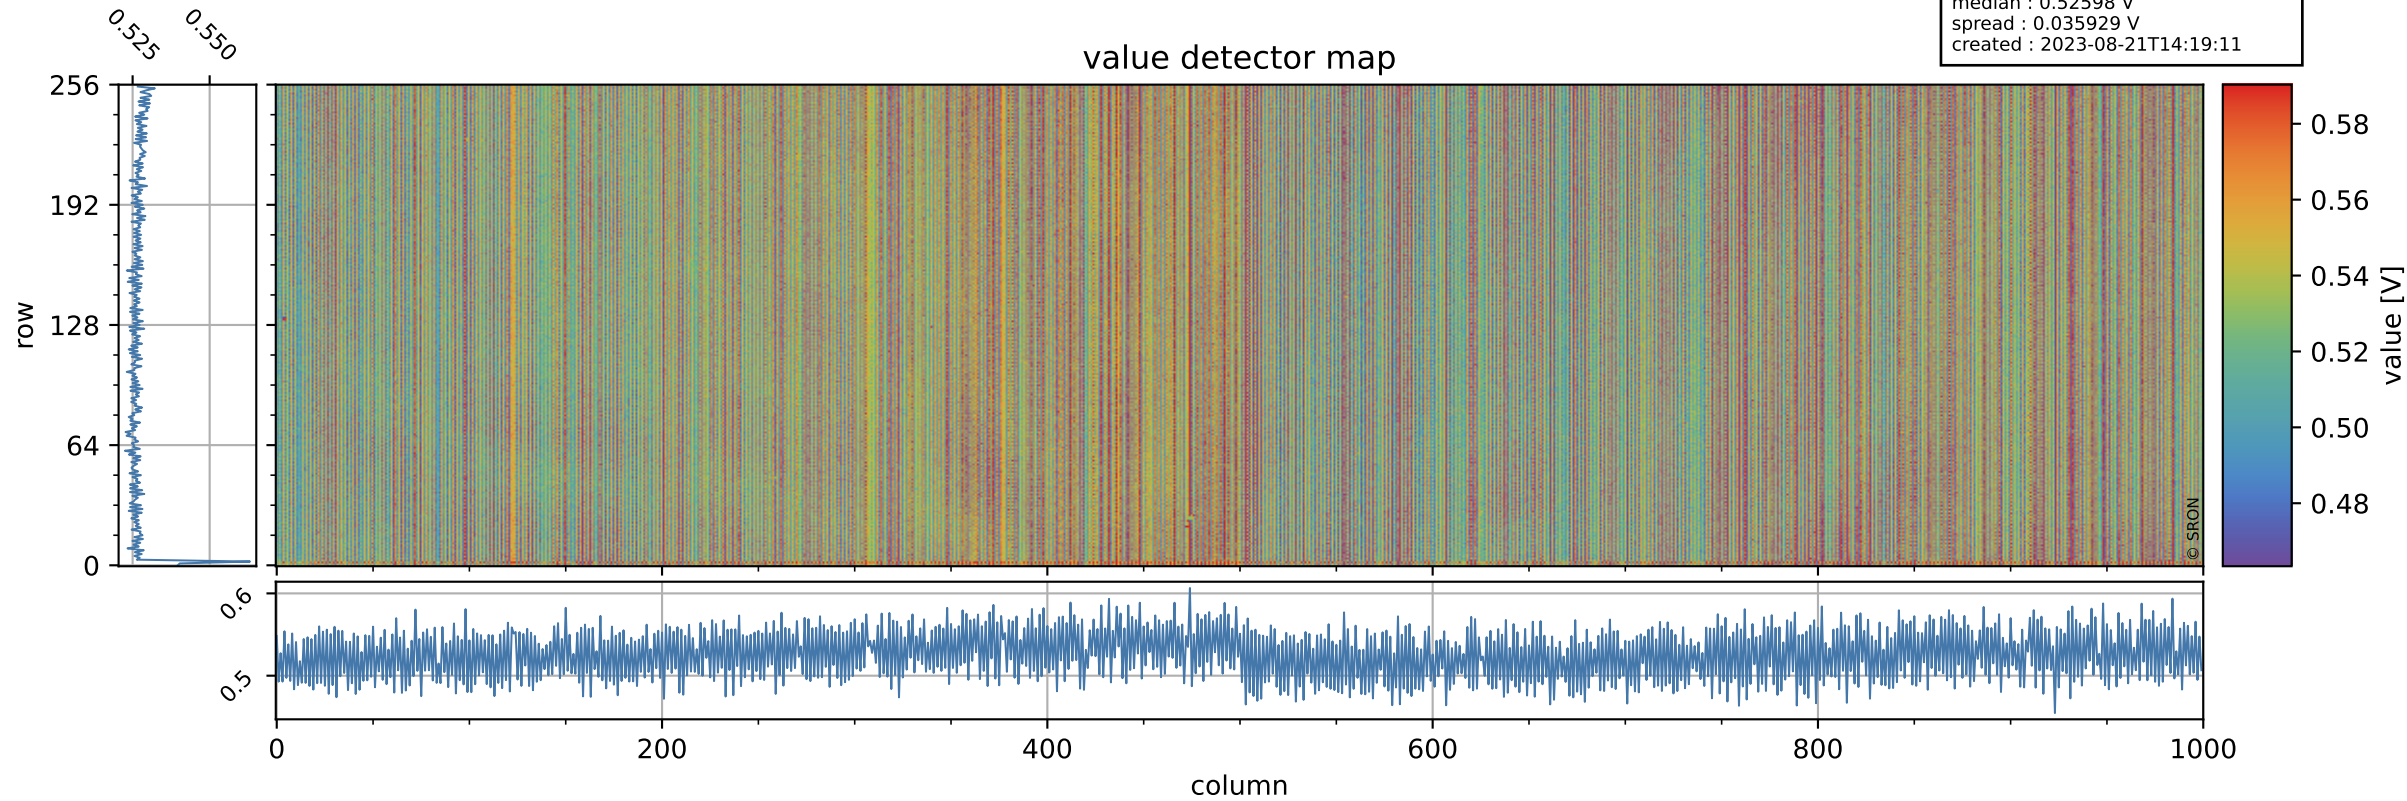

Tropomi SWIR offset (official)

orbits : 20 in [5482, 5527]
coverage : 2018-11-03 / 2018-11-06
median : 0.52598 V
spread : 0.035929 V
created : 2023-08-21T14:19:11

value detector map

Tropomi SWIR offset (official)

orbits : 20 in [5482, 5527]
coverage : 2018-11-03 / 2018-11-06
median : 29.492 μV
spread : 17.995 μV
created : 2023-08-21T14:19:11

Tropomi SWIR offset (official)

orbits : 20 in [5482, 5527]
coverage : 2018-11-03 / 2018-11-06
median : -0.042153 mV
spread : 0.32742 mV
created : 2023-08-21T14:19:11

value compared with SWIR offset CKD

Tropomi SWIR offset (official) ground-tracks of Sentinel-5P

orbits : 20 in [5482, 5527]
coverage : 2018-11-03 / 2018-11-06
created : 2023-08-21T14:19:11

- ICID: 1
- ICID: 3
- ICID: 5
- ICID: 7
- ICID: 9

Tropomi SWIR offset (official)

orbits : [2827, 5527]
coverage : 2018-04-30 / 2018-11-06
created : 2023-08-21T14:19:12

trend of detector median & temperatures