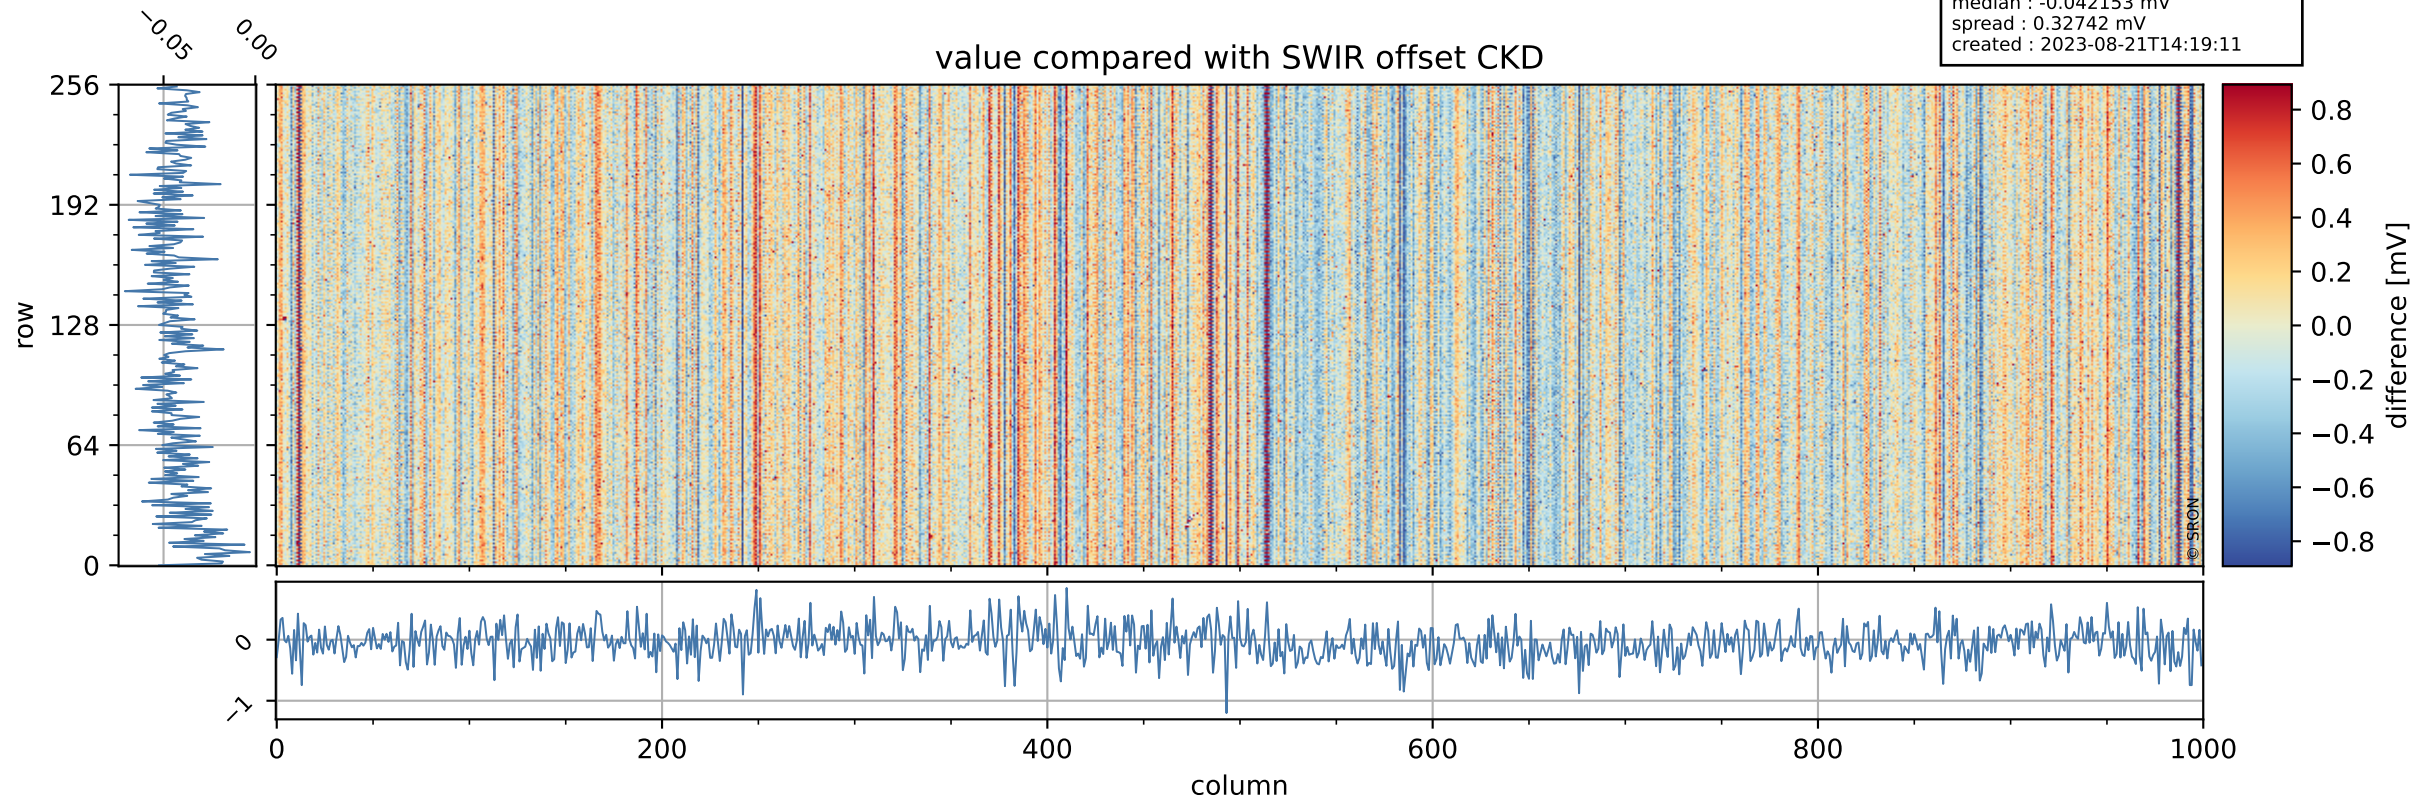

Tropomi SWIR offset (official)

orbits : 20 in [5482, 5527]
coverage : 2018-11-03 / 2018-11-06
median : 0.52598 V
spread : 0.035929 V
created : 2023-08-21T14:19:11

value detector map

Tropomi SWIR offset (official)

orbits : 20 in [5482, 5527]
coverage : 2018-11-03 / 2018-11-06
median : 29.492 μV
spread : 17.995 μV
created : 2023-08-21T14:19:11

Tropomi SWIR offset (official)

orbits : 20 in [5482, 5527]
coverage : 2018-11-03 / 2018-11-06
median : -0.042153 mV
spread : 0.32742 mV
created : 2023-08-21T14:19:11

value compared with SWIR offset CKD

Tropomi SWIR offset (official) ground-tracks of Sentinel-5P

orbits : 20 in [5482, 5527]
coverage : 2018-11-03 / 2018-11-06
created : 2023-08-21T14:19:11

- ICID: 1
- ICID: 3
- ICID: 5
- ICID: 7
- ICID: 9

Tropomi SWIR offset (official)

orbits : [2827, 5527]
coverage : 2018-04-30 / 2018-11-06
created : 2023-08-21T14:19:12

trend of detector median & temperatures