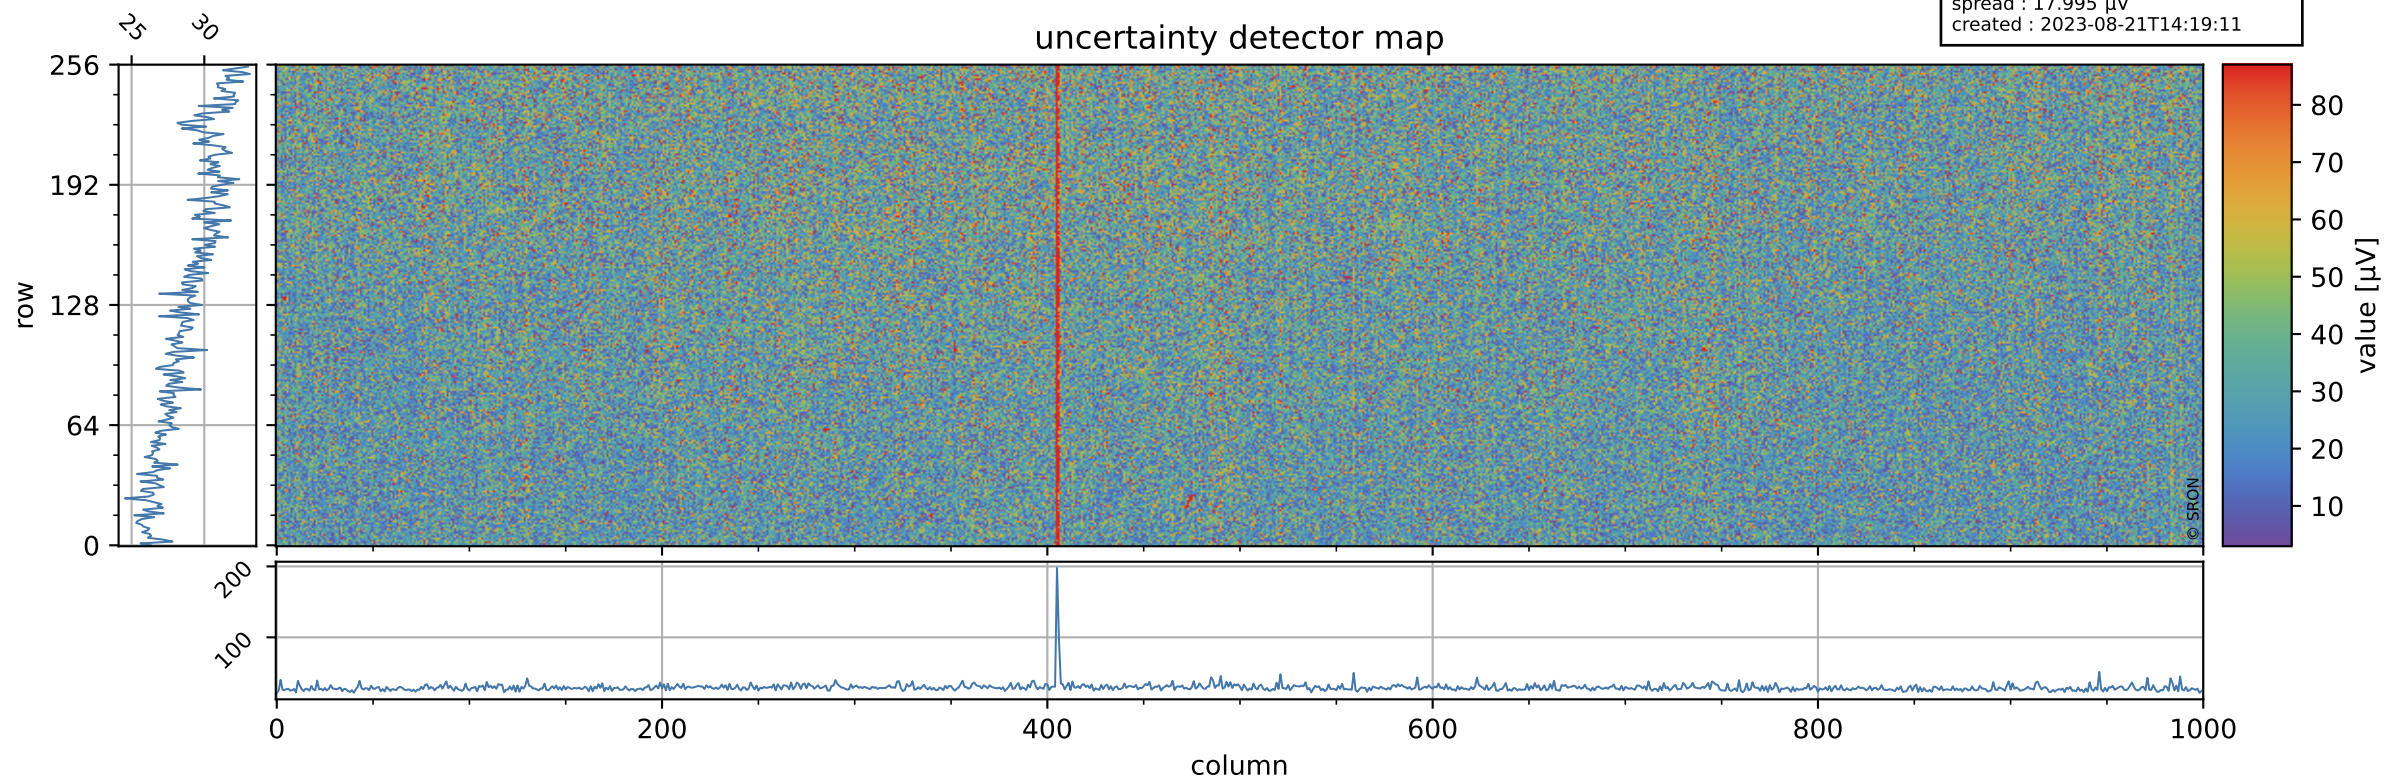

Tropomi SWIR offset (official)

orbits : 20 in [5482, 5527]
coverage : 2018-11-03 / 2018-11-06
median : 0.52598 V
spread : 0.035929 V
created : 2023-08-21T14:19:11

value detector map

Tropomi SWIR offset (official)

orbits : 20 in [5482, 5527]
coverage : 2018-11-03 / 2018-11-06
median : 29.492 μV
spread : 17.995 μV
created : 2023-08-21T14:19:11

Tropomi SWIR offset (official)

orbits : 20 in [5482, 5527]
coverage : 2018-11-03 / 2018-11-06
median : -0.042153 mV
spread : 0.32742 mV
created : 2023-08-21T14:19:11

value compared with SWIR offset CKD

Tropomi SWIR offset (official) ground-tracks of Sentinel-5P

orbits : 20 in [5482, 5527]
coverage : 2018-11-03 / 2018-11-06
created : 2023-08-21T14:19:11

- ICID: 1
- ICID: 3
- ICID: 5
- ICID: 7
- ICID: 9

Tropomi SWIR offset (official)

orbits : [2827, 5527]
coverage : 2018-04-30 / 2018-11-06
created : 2023-08-21T14:19:12

trend of detector median & temperatures