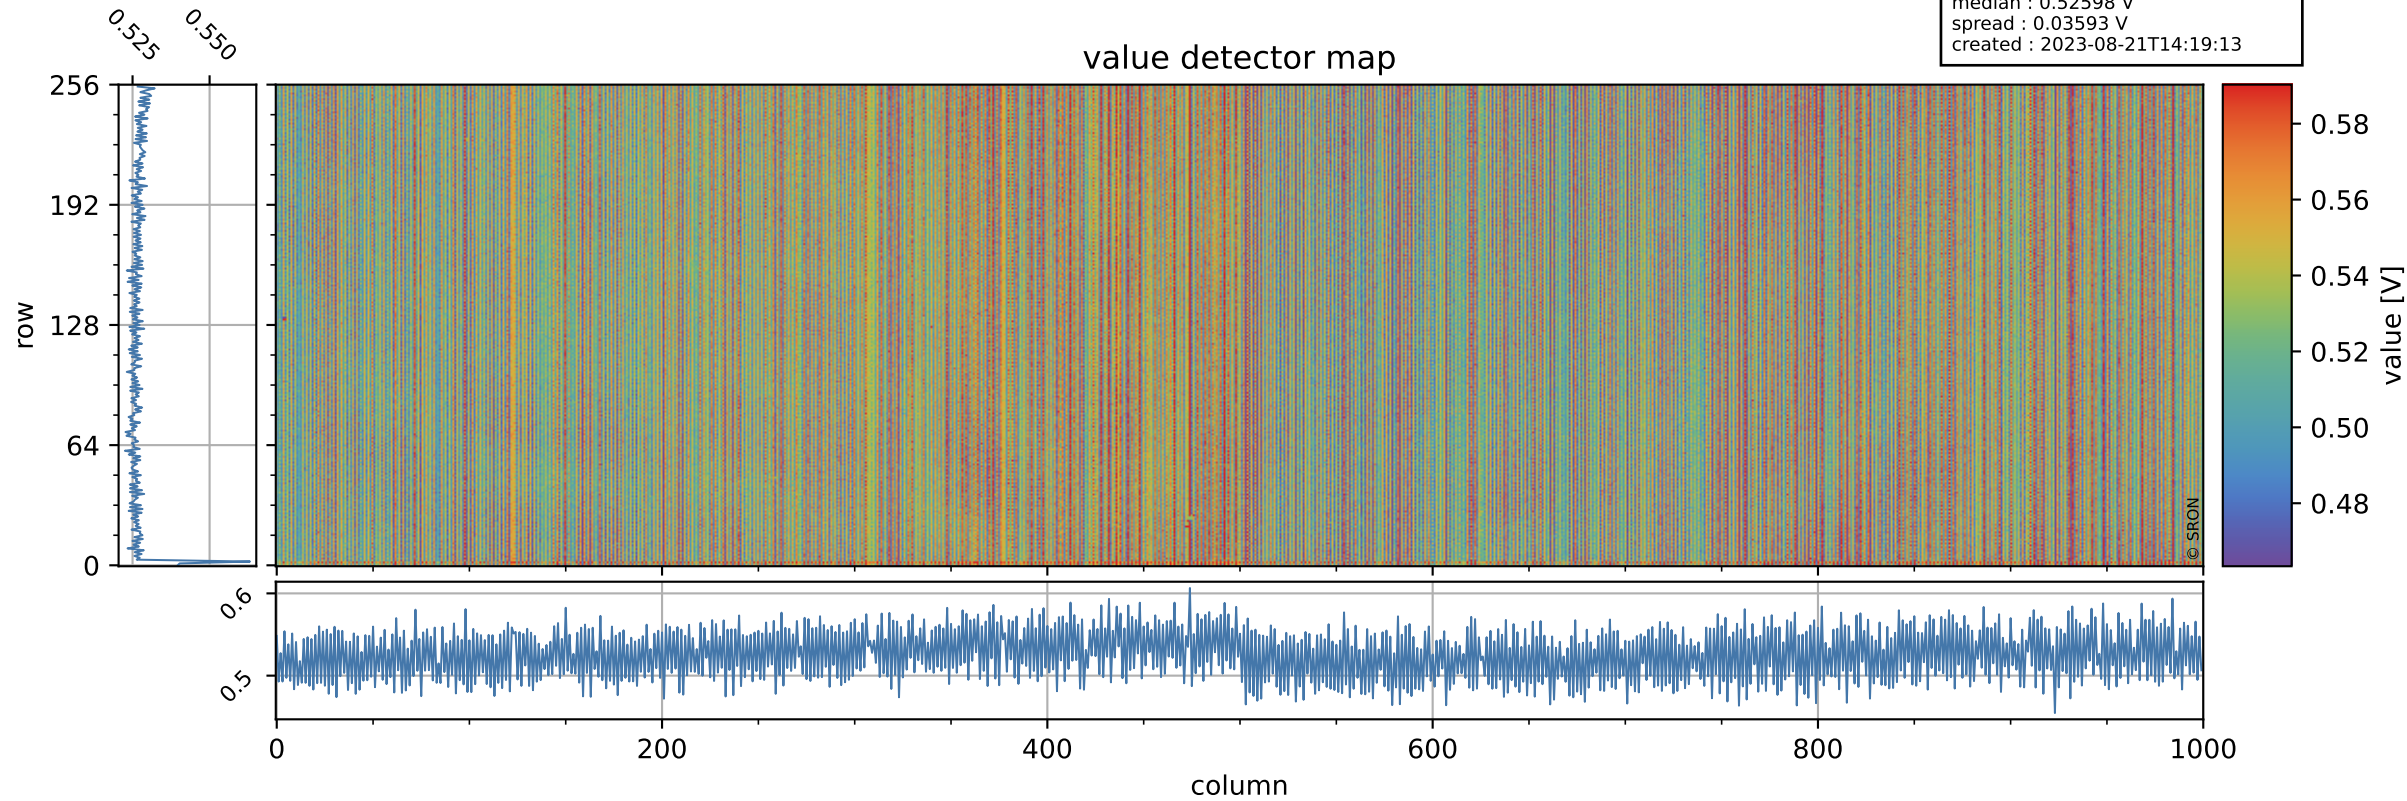

# Tropomi SWIR offset (official)

orbits : 19 in [5497, 5542]  
coverage : 2018-11-05 / 2018-11-08  
median : 0.52598 V  
spread : 0.03593 V  
created : 2023-08-21T14:19:13

## value detector map

# Tropomi SWIR offset (official)

orbits : 19 in [5497, 5542]  
coverage : 2018-11-05 / 2018-11-08  
median : 30.47  $\mu\text{V}$   
spread : 18.572  $\mu\text{V}$   
created : 2023-08-21T14:19:13

# Tropomi SWIR offset (official) ground-tracks of Sentinel-5P

orbits : 19 in [5497, 5542]  
coverage : 2018-11-05 / 2018-11-08  
created : 2023-08-21T14:19:13