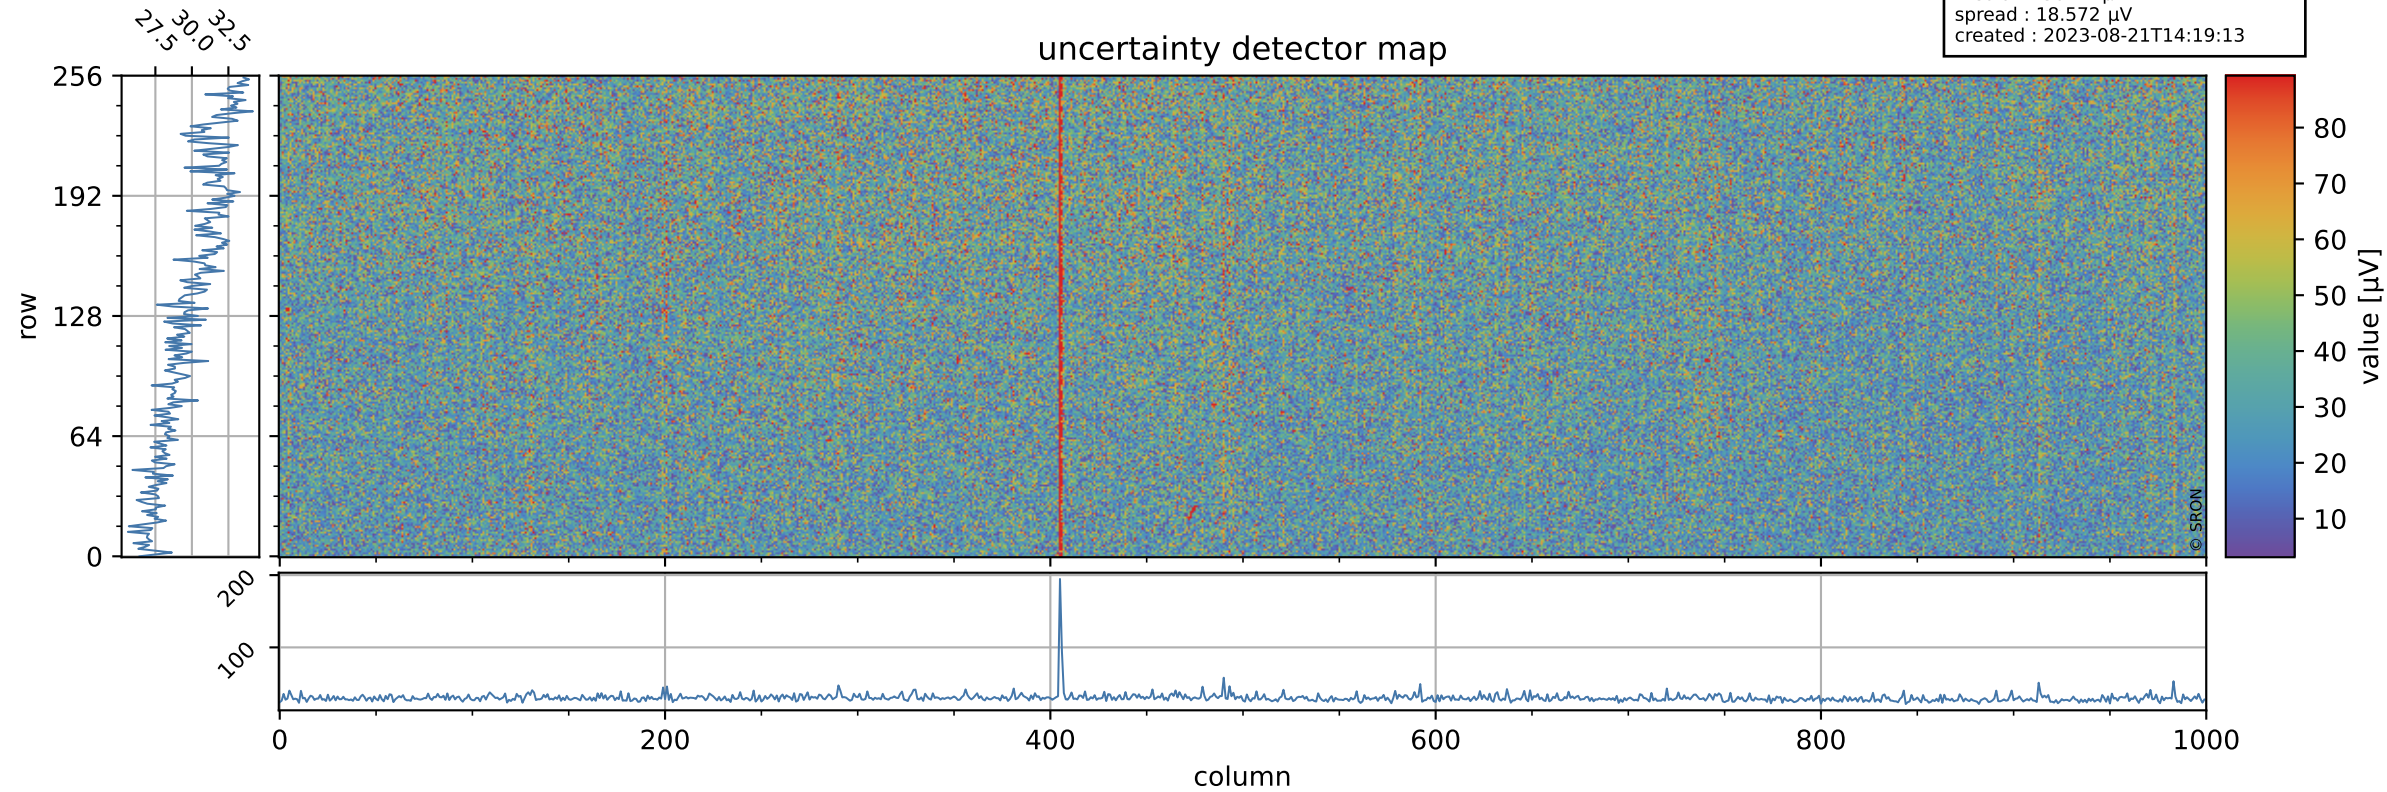

# Tropomi SWIR offset (official)

orbits : 19 in [5497, 5542]  
coverage : 2018-11-05 / 2018-11-08  
median : 0.52598 V  
spread : 0.03593 V  
created : 2023-08-21T14:19:13

## value detector map

# Tropomi SWIR offset (official)

orbits : 19 in [5497, 5542]  
coverage : 2018-11-05 / 2018-11-08  
median : 30.47  $\mu\text{V}$   
spread : 18.572  $\mu\text{V}$   
created : 2023-08-21T14:19:13

# Tropomi SWIR offset (official) ground-tracks of Sentinel-5P

orbits : 19 in [5497, 5542]  
coverage : 2018-11-05 / 2018-11-08  
created : 2023-08-21T14:19:13