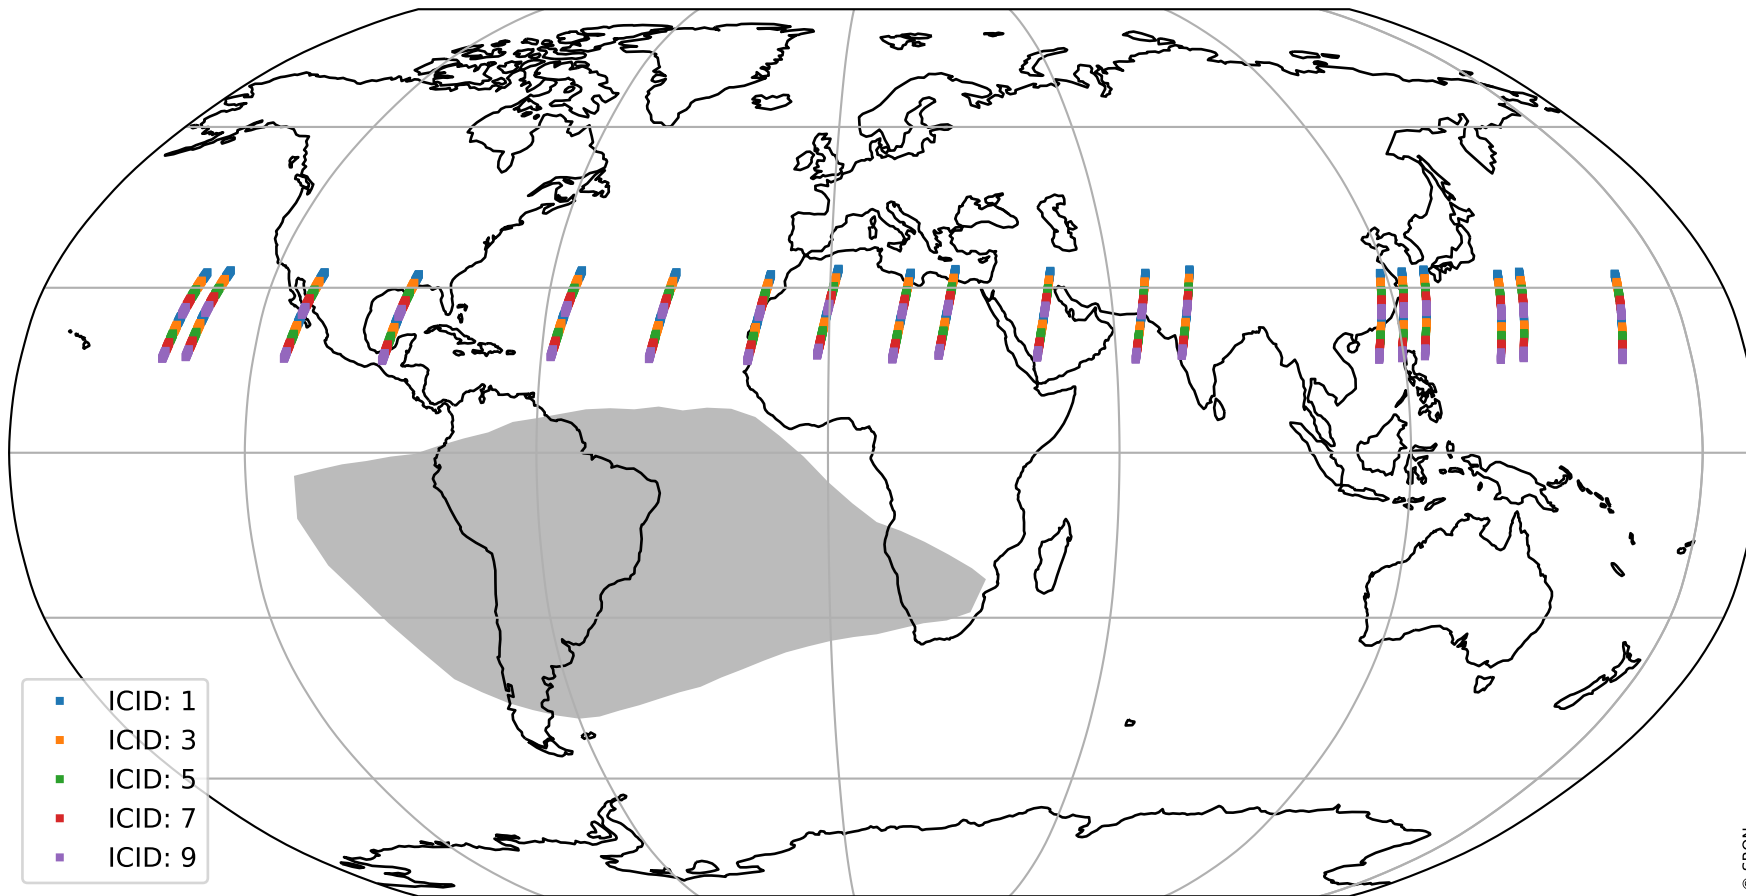

# Tropomi SWIR offset (official)

orbits : 19 in [5497, 5542]  
coverage : 2018-11-05 / 2018-11-08  
median : 30.47  $\mu\text{V}$   
spread : 18.572  $\mu\text{V}$   
created : 2023-08-21T14:19:13

# Tropomi SWIR offset (official)

orbits : 19 in [5497, 5542]  
coverage : 2018-11-05 / 2018-11-08  
median : -0.044429 mV  
spread : 0.32982 mV  
created : 2023-08-21T14:19:13

value compared with SWIR offset CKD

# Tropomi SWIR offset (official) ground-tracks of Sentinel-5P

orbits : 19 in [5497, 5542]  
coverage : 2018-11-05 / 2018-11-08  
created : 2023-08-21T14:19:13

# Tropomi SWIR offset (official)

orbits : [2827, 5542]  
coverage : 2018-04-30 / 2018-11-08  
created : 2023-08-21T14:19:14