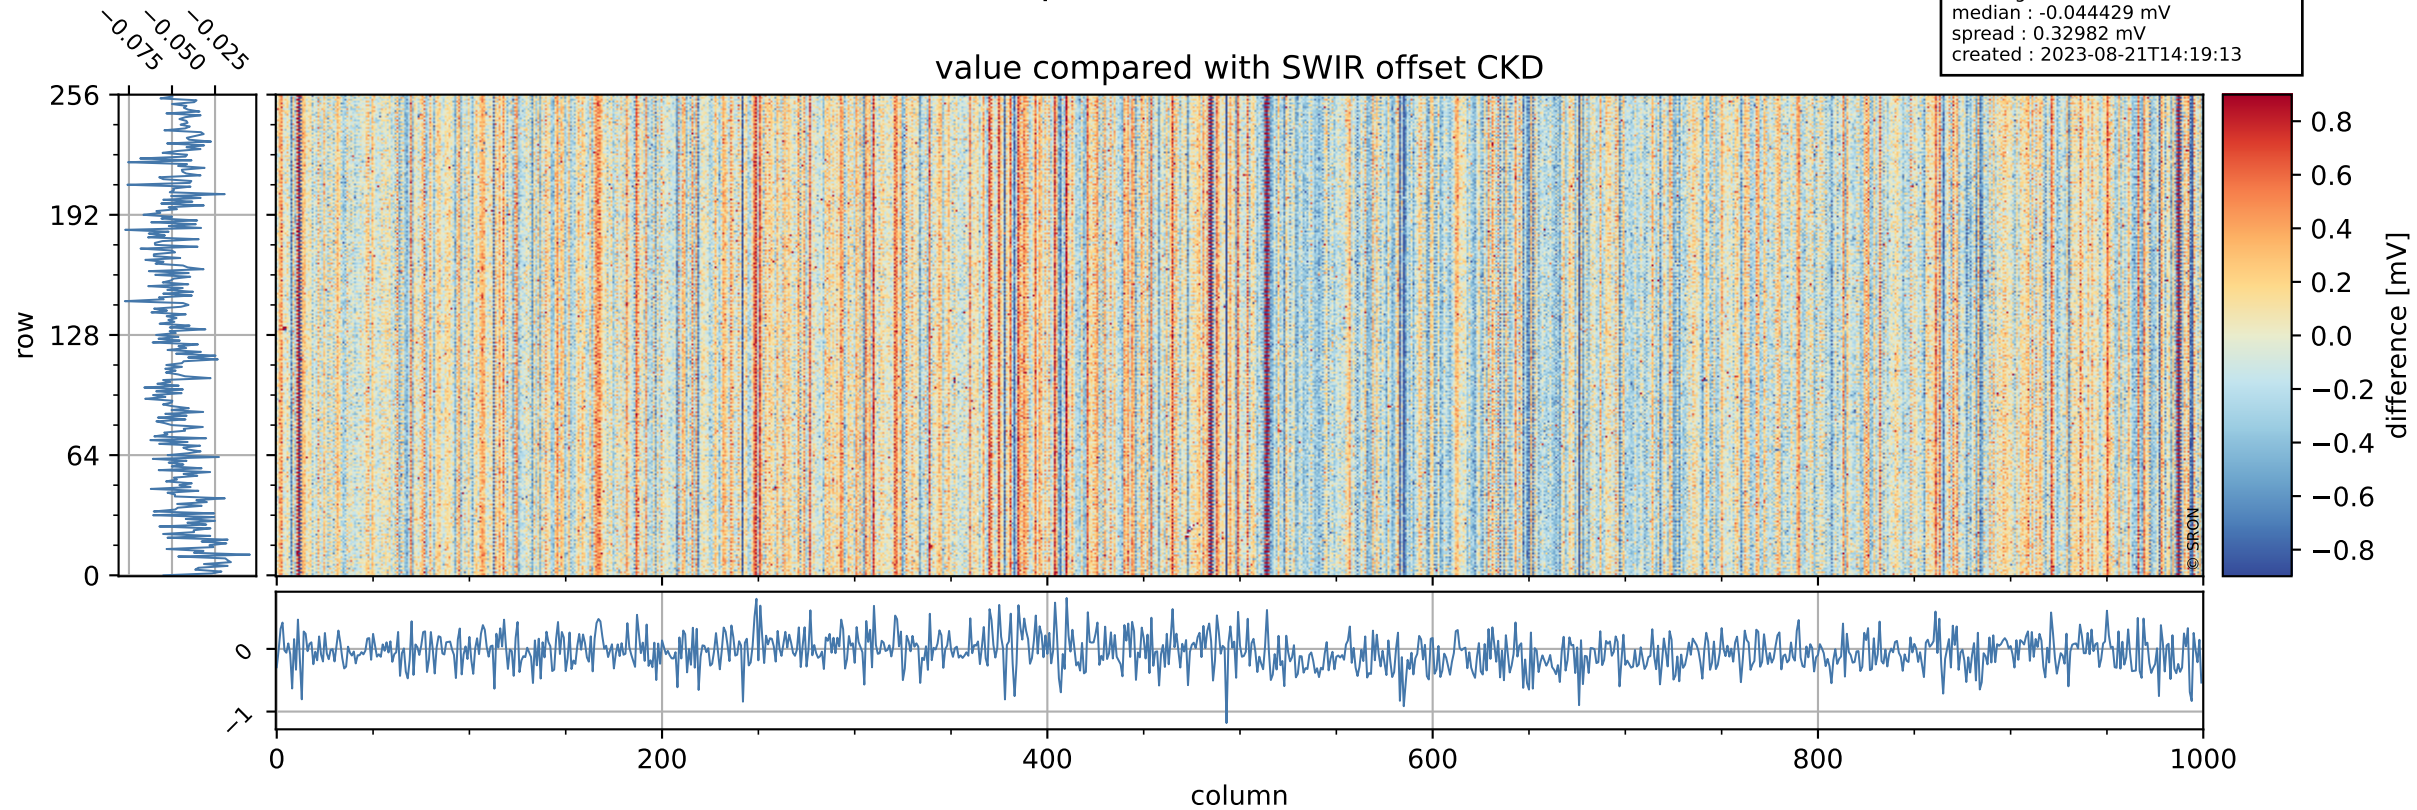

## value detector map

# Tropomi SWIR offset (official)

orbits : 19 in [5497, 5542]  
coverage : 2018-11-05 / 2018-11-08  
median : 30.47  $\mu\text{V}$   
spread : 18.572  $\mu\text{V}$   
created : 2023-08-21T14:19:13

# Tropomi SWIR offset (official)

orbits : 19 in [5497, 5542]  
coverage : 2018-11-05 / 2018-11-08  
median : -0.044429 mV  
spread : 0.32982 mV  
created : 2023-08-21T14:19:13

value compared with SWIR offset CKD

# Tropomi SWIR offset (official) ground-tracks of Sentinel-5P

orbits : 19 in [5497, 5542]  
coverage : 2018-11-05 / 2018-11-08  
created : 2023-08-21T14:19:13