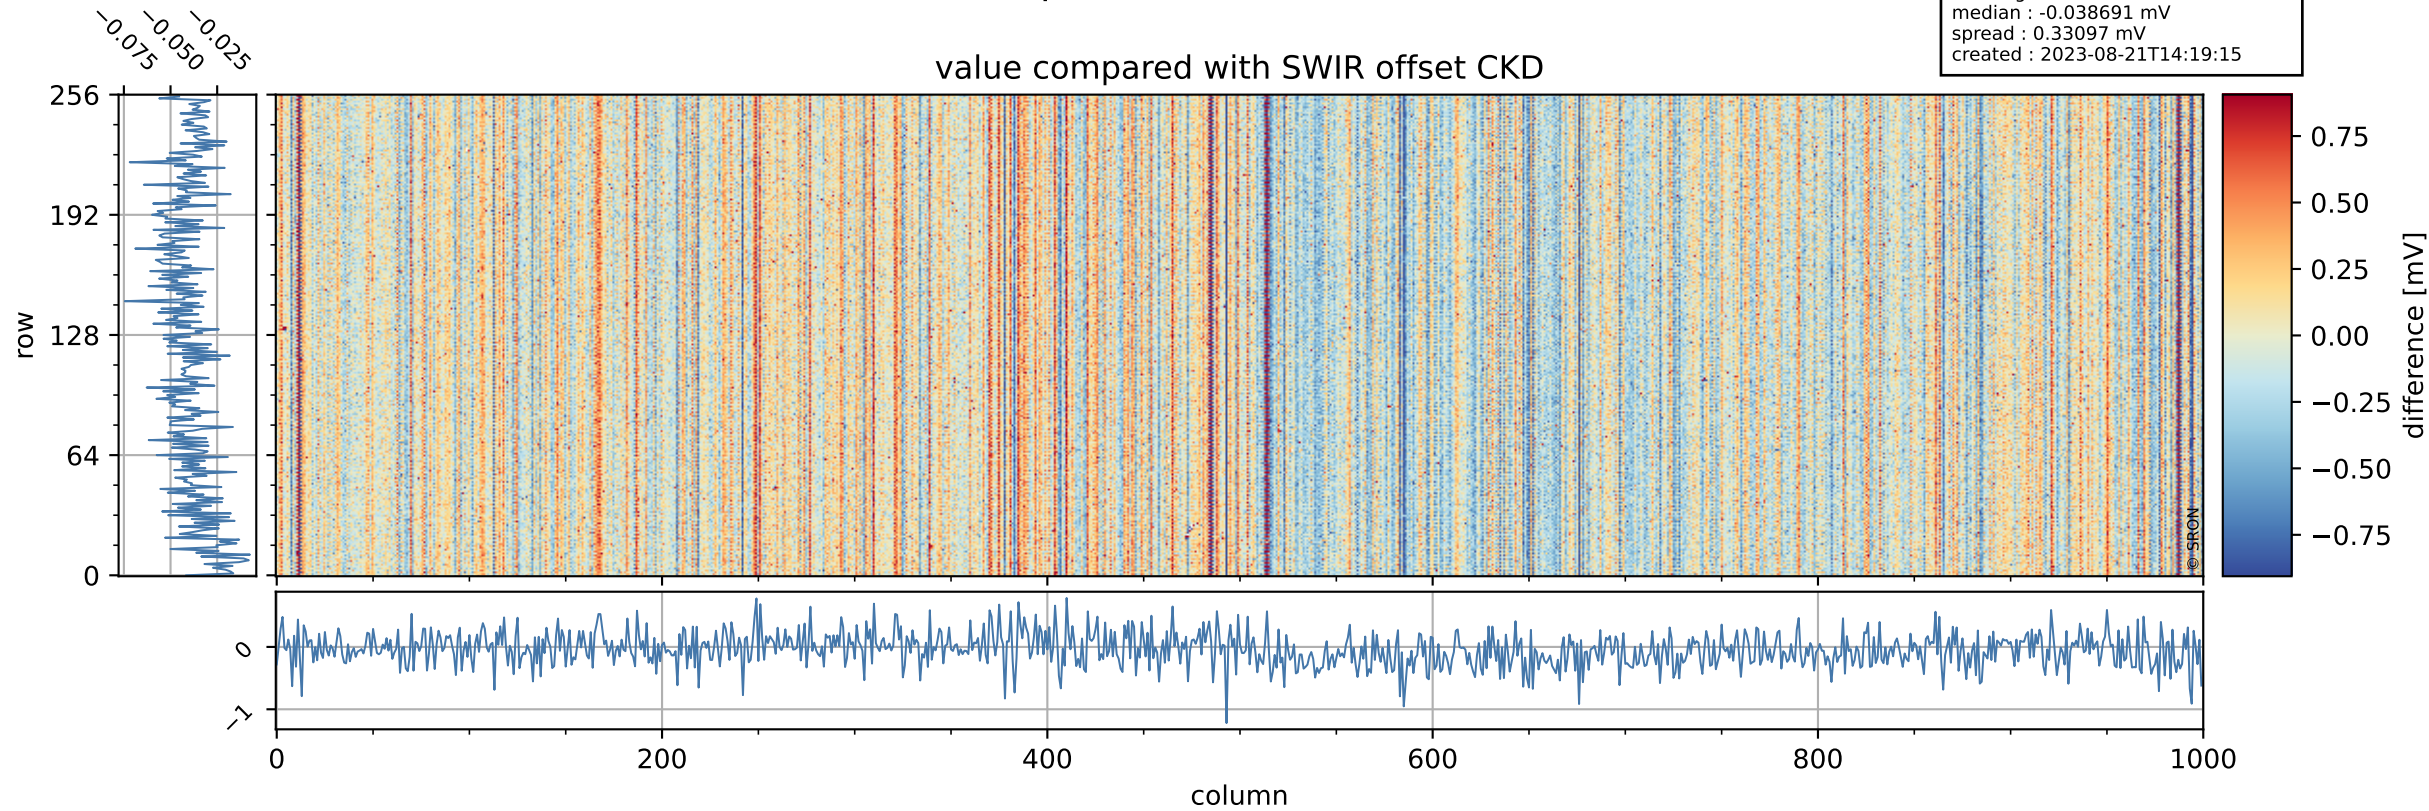

Tropomi SWIR offset (official)

orbits : 19 in [5512, 5557]
coverage : 2018-11-05 / 2018-11-09
median : 0.52598 V
spread : 0.035929 V
created : 2023-08-21T14:19:14

value detector map

Tropomi SWIR offset (official)

orbits : 19 in [5512, 5557]
coverage : 2018-11-05 / 2018-11-09
median : 31.289 μV
spread : 19.076 μV
created : 2023-08-21T14:19:15

Tropomi SWIR offset (official)

orbits : 19 in [5512, 5557]
coverage : 2018-11-05 / 2018-11-09
median : -0.038691 mV
spread : 0.33097 mV
created : 2023-08-21T14:19:15

value compared with SWIR offset CKD

Tropomi SWIR offset (official) ground-tracks of Sentinel-5P

orbits : 19 in [5512, 5557]
coverage : 2018-11-05 / 2018-11-09
created : 2023-08-21T14:19:15

Tropomi SWIR offset (official)

orbits : [2827, 5557]
coverage : 2018-04-30 / 2018-11-09
created : 2023-08-21T14:19:15

trend of detector median & temperatures