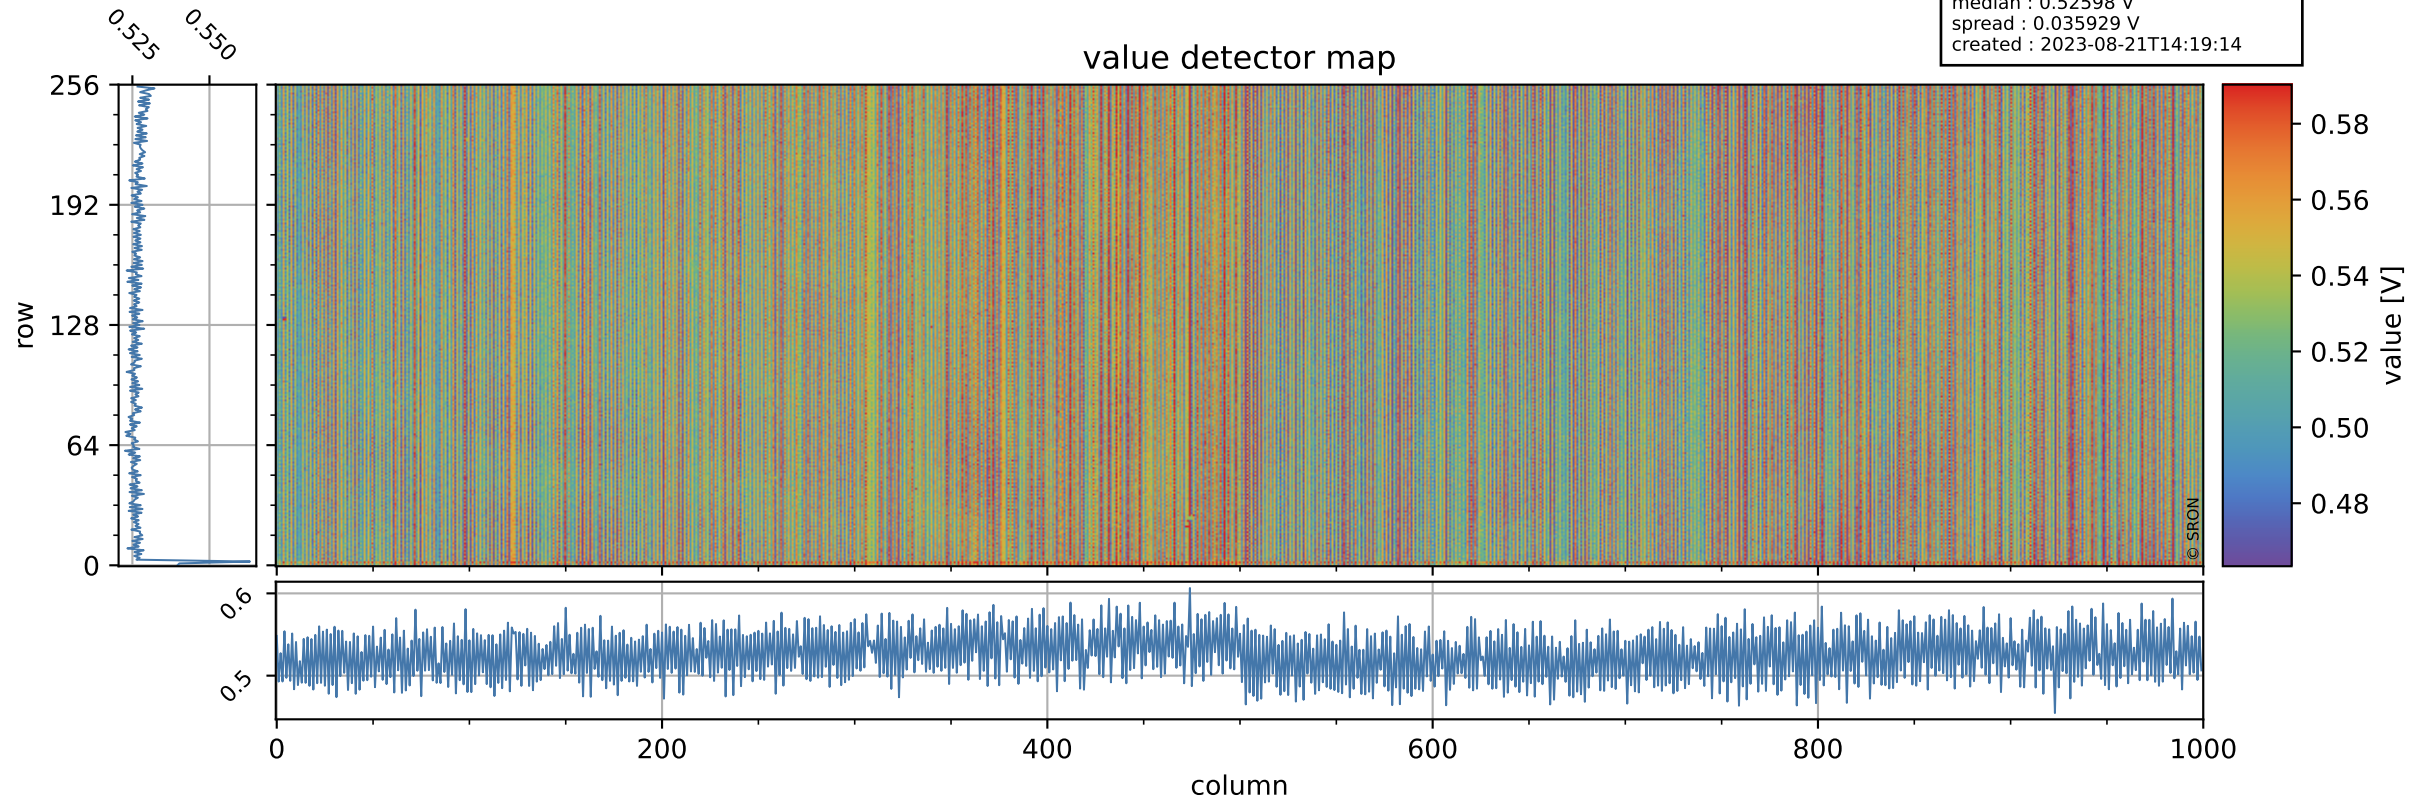

Tropomi SWIR offset (official)

orbits : 19 in [5512, 5557]
coverage : 2018-11-05 / 2018-11-09
median : 0.52598 V
spread : 0.035929 V
created : 2023-08-21T14:19:14

value detector map

Tropomi SWIR offset (official)

orbits : 19 in [5512, 5557]
coverage : 2018-11-05 / 2018-11-09
median : 31.289 μV
spread : 19.076 μV
created : 2023-08-21T14:19:15

Tropomi SWIR offset (official)

orbits : 19 in [5512, 5557]
coverage : 2018-11-05 / 2018-11-09
median : -0.038691 mV
spread : 0.33097 mV
created : 2023-08-21T14:19:15

value compared with SWIR offset CKD

Tropomi SWIR offset (official) ground-tracks of Sentinel-5P

orbits : 19 in [5512, 5557]
coverage : 2018-11-05 / 2018-11-09
created : 2023-08-21T14:19:15

Tropomi SWIR offset (official)

orbits : [2827, 5557]
coverage : 2018-04-30 / 2018-11-09
created : 2023-08-21T14:19:15

trend of detector median & temperatures