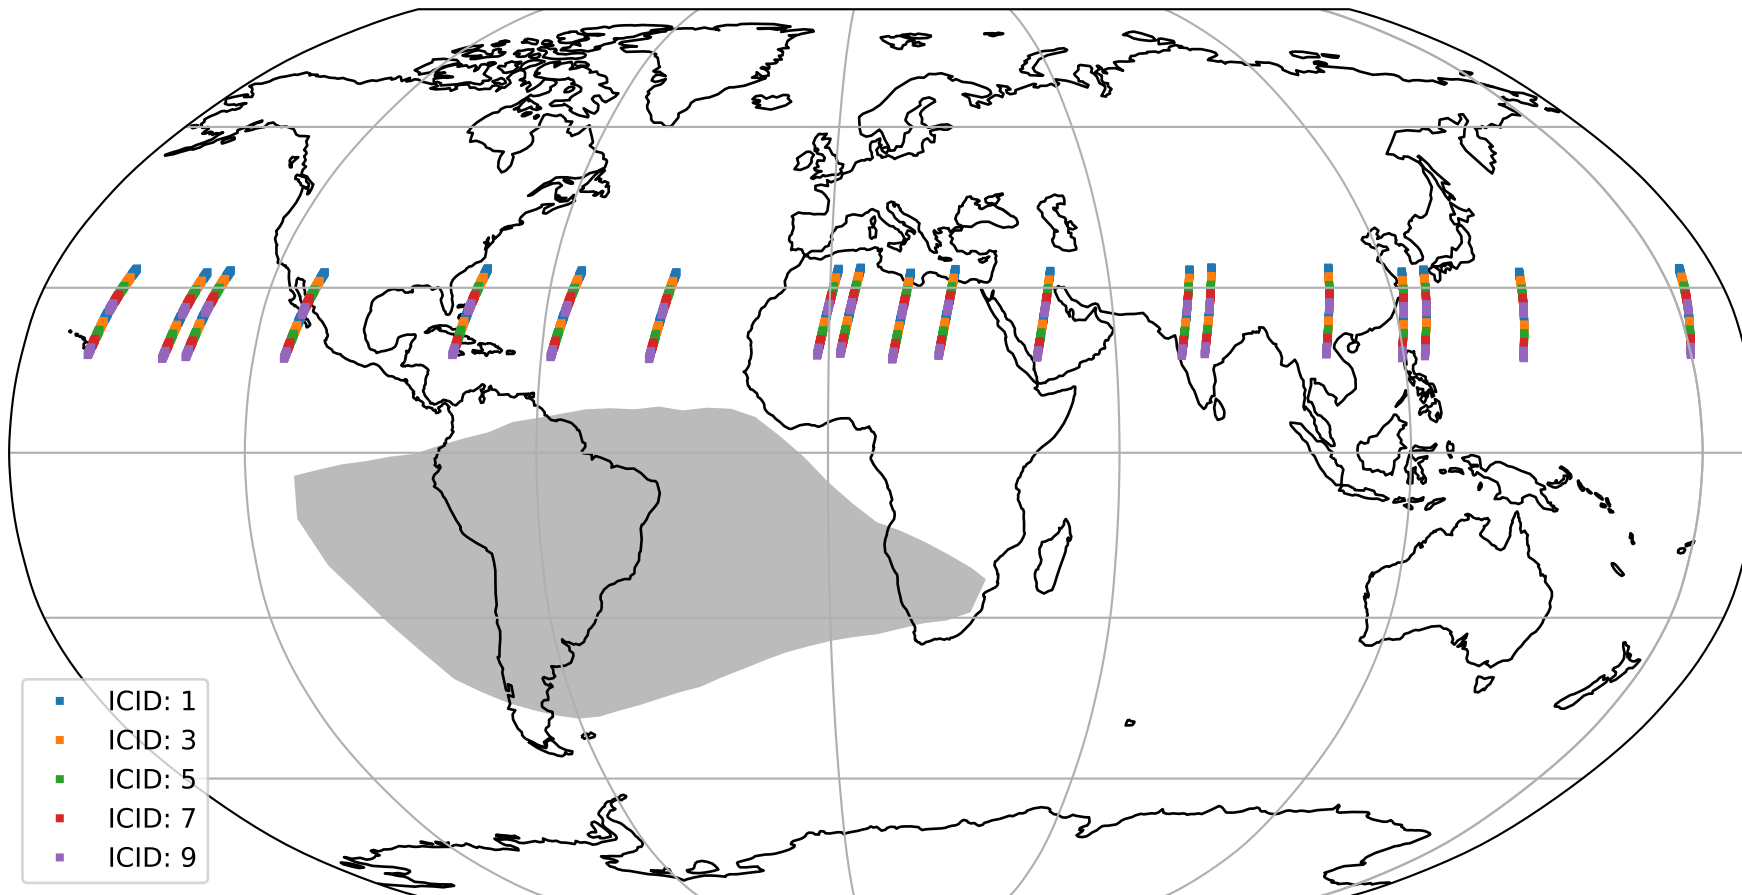

Tropomi SWIR offset (official)

orbits : 19 in [5512, 5557]
coverage : 2018-11-05 / 2018-11-09
median : 0.52598 V
spread : 0.035929 V
created : 2023-08-21T14:19:14

value detector map

Tropomi SWIR offset (official)

orbits : 19 in [5512, 5557]
coverage : 2018-11-05 / 2018-11-09
median : 31.289 μV
spread : 19.076 μV
created : 2023-08-21T14:19:15

Tropomi SWIR offset (official)

orbits : 19 in [5512, 5557]
coverage : 2018-11-05 / 2018-11-09
median : -0.038691 mV
spread : 0.33097 mV
created : 2023-08-21T14:19:15

value compared with SWIR offset CKD

Tropomi SWIR offset (official) ground-tracks of Sentinel-5P

orbits : 19 in [5512, 5557]
coverage : 2018-11-05 / 2018-11-09
created : 2023-08-21T14:19:15

Tropomi SWIR offset (official)

orbits : [2827, 5557]
coverage : 2018-04-30 / 2018-11-09
created : 2023-08-21T14:19:15

trend of detector median & temperatures