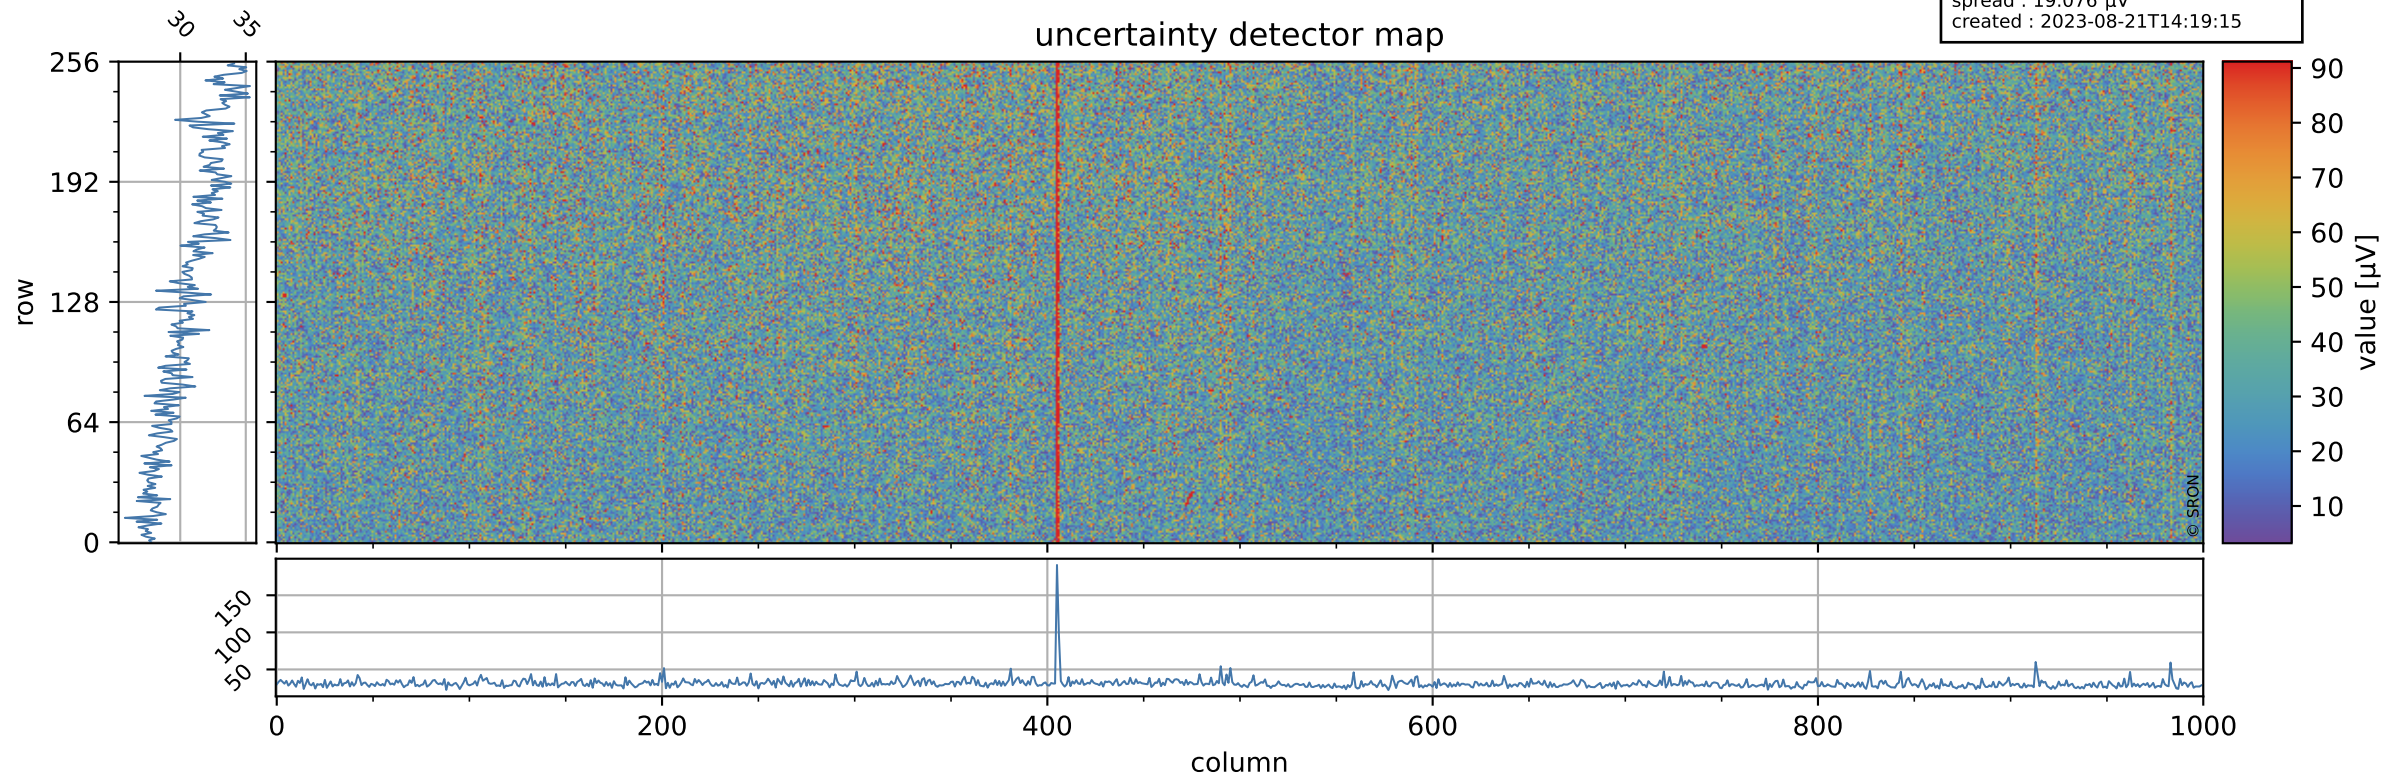

Tropomi SWIR offset (official)

orbits : 19 in [5512, 5557]
coverage : 2018-11-05 / 2018-11-09
median : 0.52598 V
spread : 0.035929 V
created : 2023-08-21T14:19:14

value detector map

Tropomi SWIR offset (official)

orbits : 19 in [5512, 5557]
coverage : 2018-11-05 / 2018-11-09
median : 31.289 μV
spread : 19.076 μV
created : 2023-08-21T14:19:15

Tropomi SWIR offset (official)

orbits : 19 in [5512, 5557]
coverage : 2018-11-05 / 2018-11-09
median : -0.038691 mV
spread : 0.33097 mV
created : 2023-08-21T14:19:15

value compared with SWIR offset CKD

Tropomi SWIR offset (official) ground-tracks of Sentinel-5P

orbits : 19 in [5512, 5557]
coverage : 2018-11-05 / 2018-11-09
created : 2023-08-21T14:19:15

Tropomi SWIR offset (official)

orbits : [2827, 5557]
coverage : 2018-04-30 / 2018-11-09
created : 2023-08-21T14:19:15

trend of detector median & temperatures