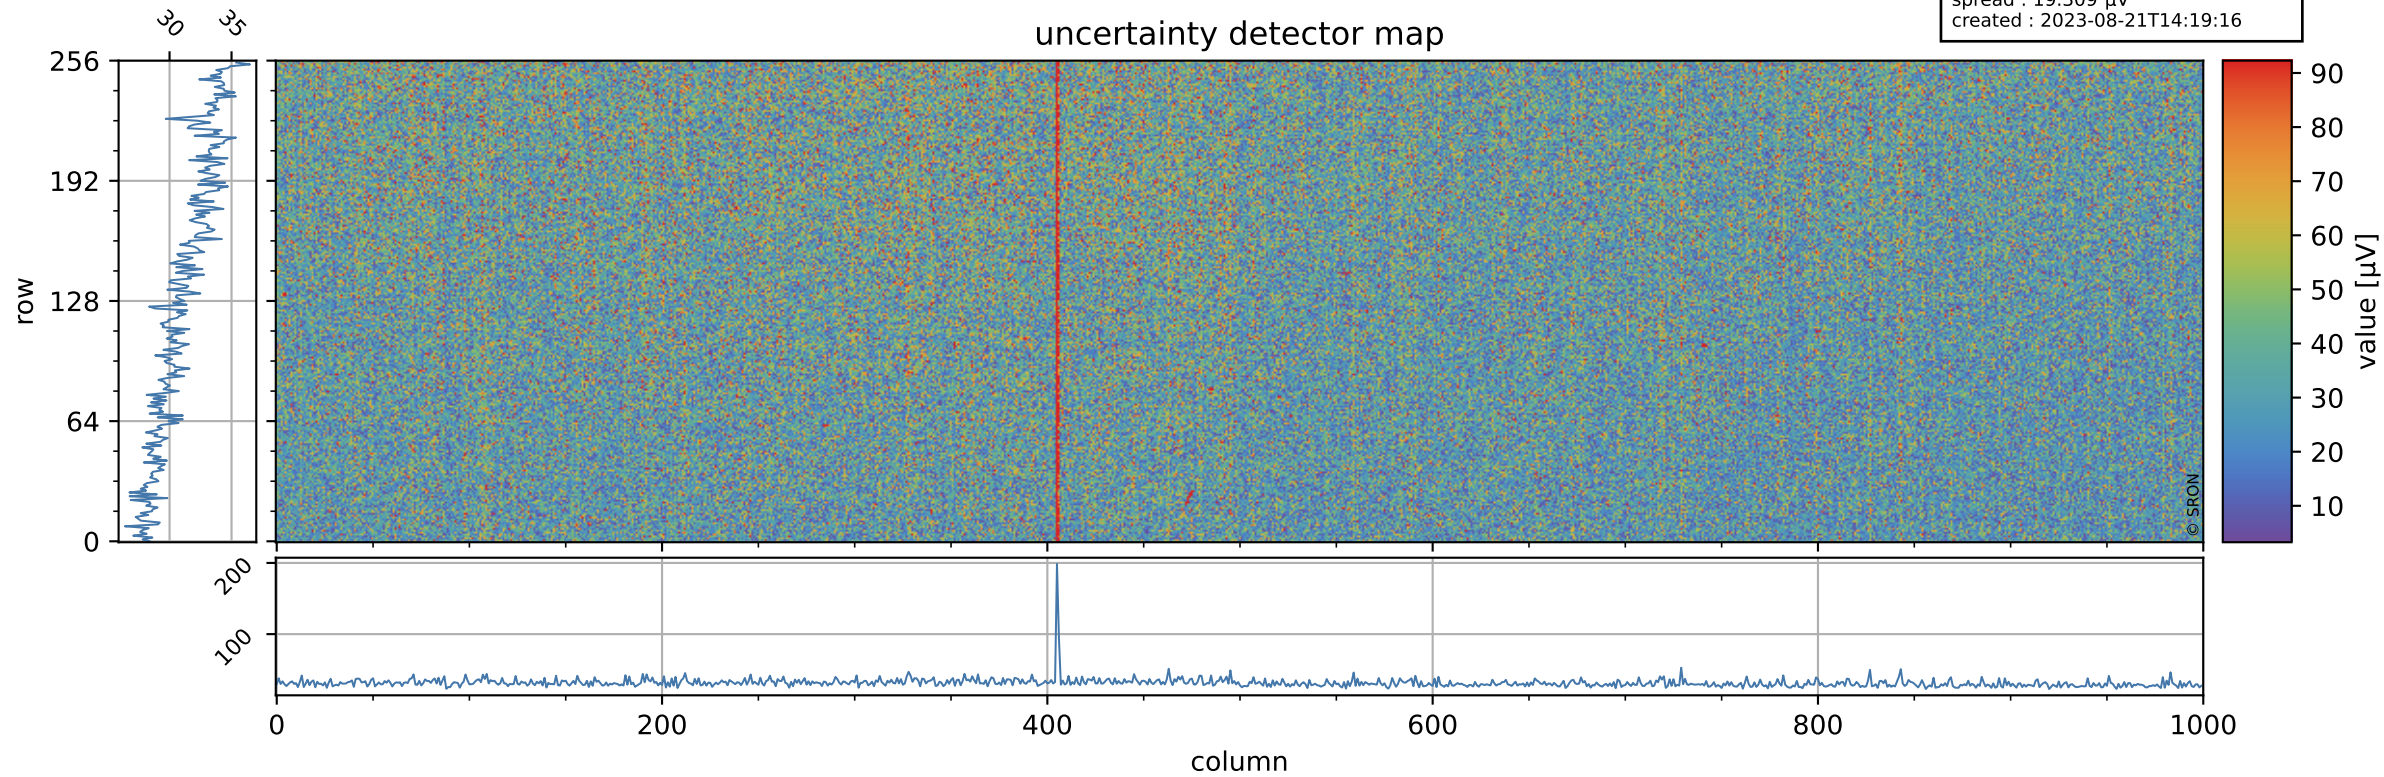

# Tropomi SWIR offset (official)

orbits : 18 in [5527, 5572]  
coverage : 2018-11-07 / 2018-11-10  
median : 0.52599 V  
spread : 0.035925 V  
created : 2023-08-21T14:19:16

## value detector map

# Tropomi SWIR offset (official)

orbits : 18 in [5527, 5572]  
coverage : 2018-11-07 / 2018-11-10  
median : 31.794  $\mu\text{V}$   
spread : 19.309  $\mu\text{V}$   
created : 2023-08-21T14:19:16

# Tropomi SWIR offset (official) ground-tracks of Sentinel-5P

orbits : 18 in [5527, 5572]  
coverage : 2018-11-07 / 2018-11-10  
created : 2023-08-21T14:19:17