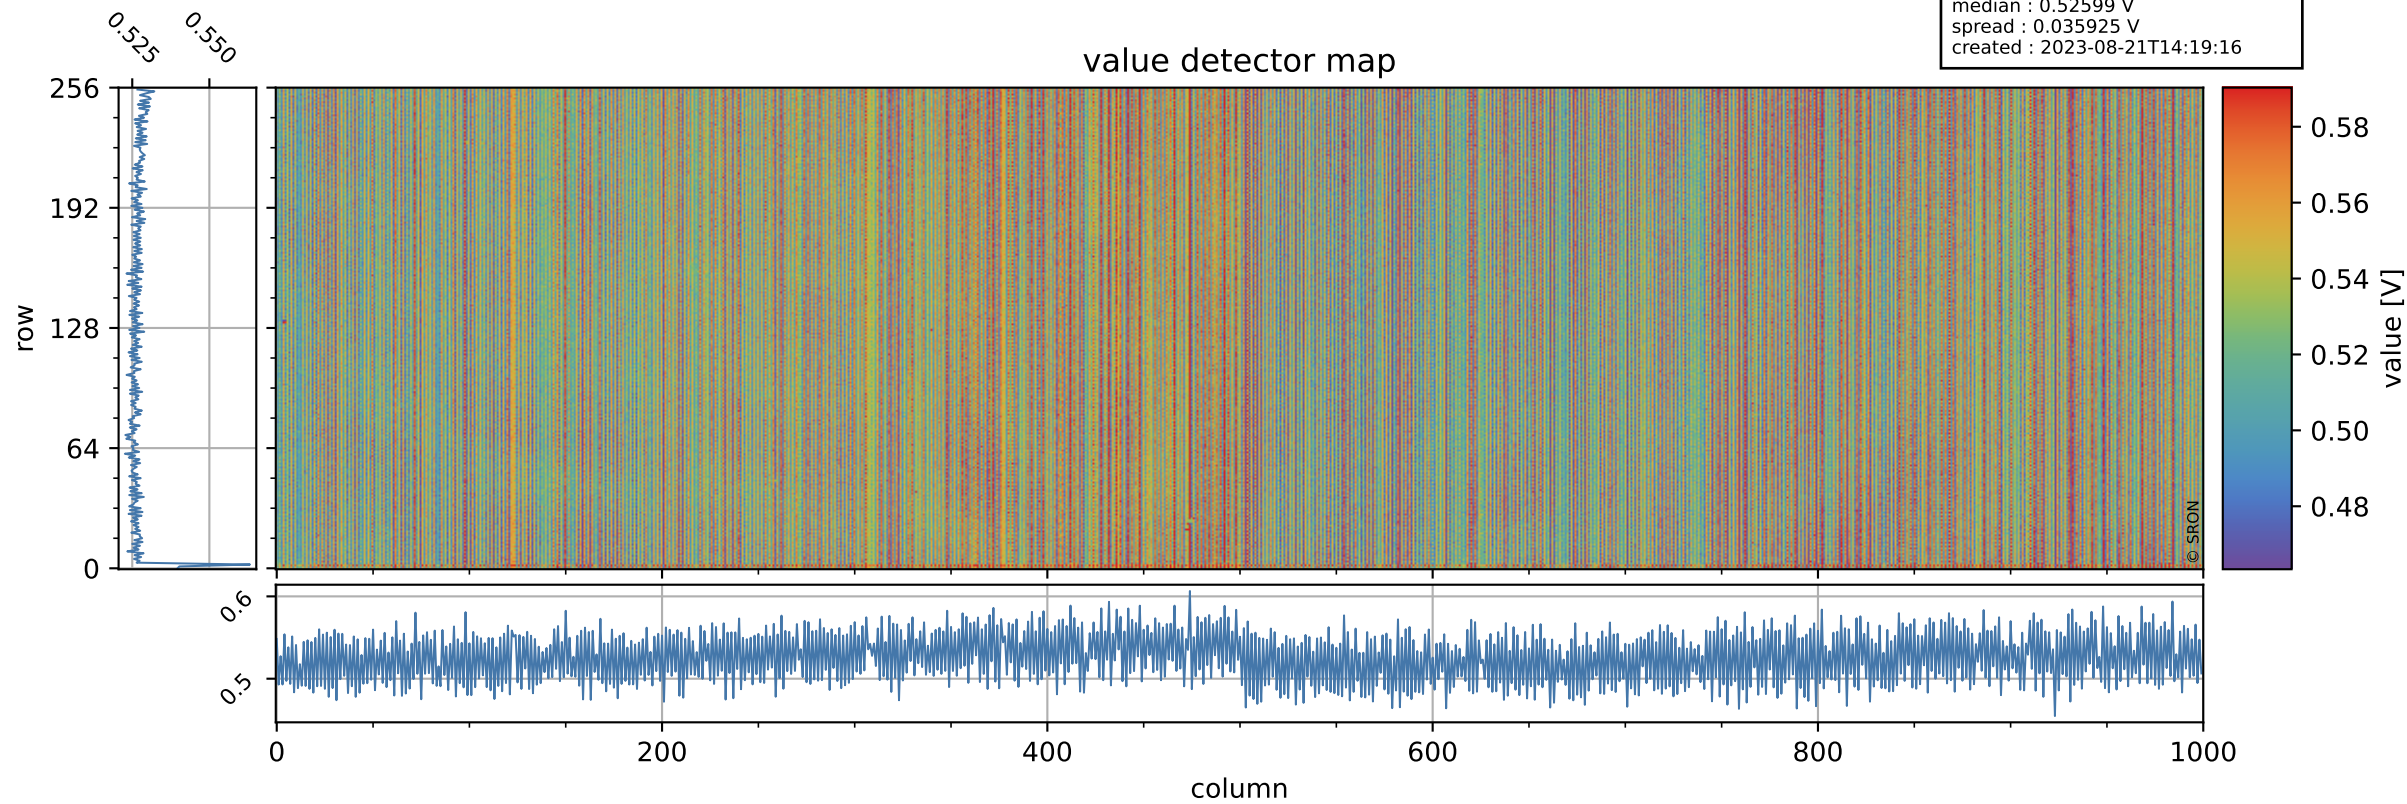

# Tropomi SWIR offset (official)

orbits : 18 in [5527, 5572]  
coverage : 2018-11-07 / 2018-11-10  
median : 0.52599 V  
spread : 0.035925 V  
created : 2023-08-21T14:19:16

## value detector map

# Tropomi SWIR offset (official)

orbits : 18 in [5527, 5572]  
coverage : 2018-11-07 / 2018-11-10  
median : 31.794  $\mu\text{V}$   
spread : 19.309  $\mu\text{V}$   
created : 2023-08-21T14:19:16

# Tropomi SWIR offset (official) ground-tracks of Sentinel-5P

orbits : 18 in [5527, 5572]  
coverage : 2018-11-07 / 2018-11-10  
created : 2023-08-21T14:19:17