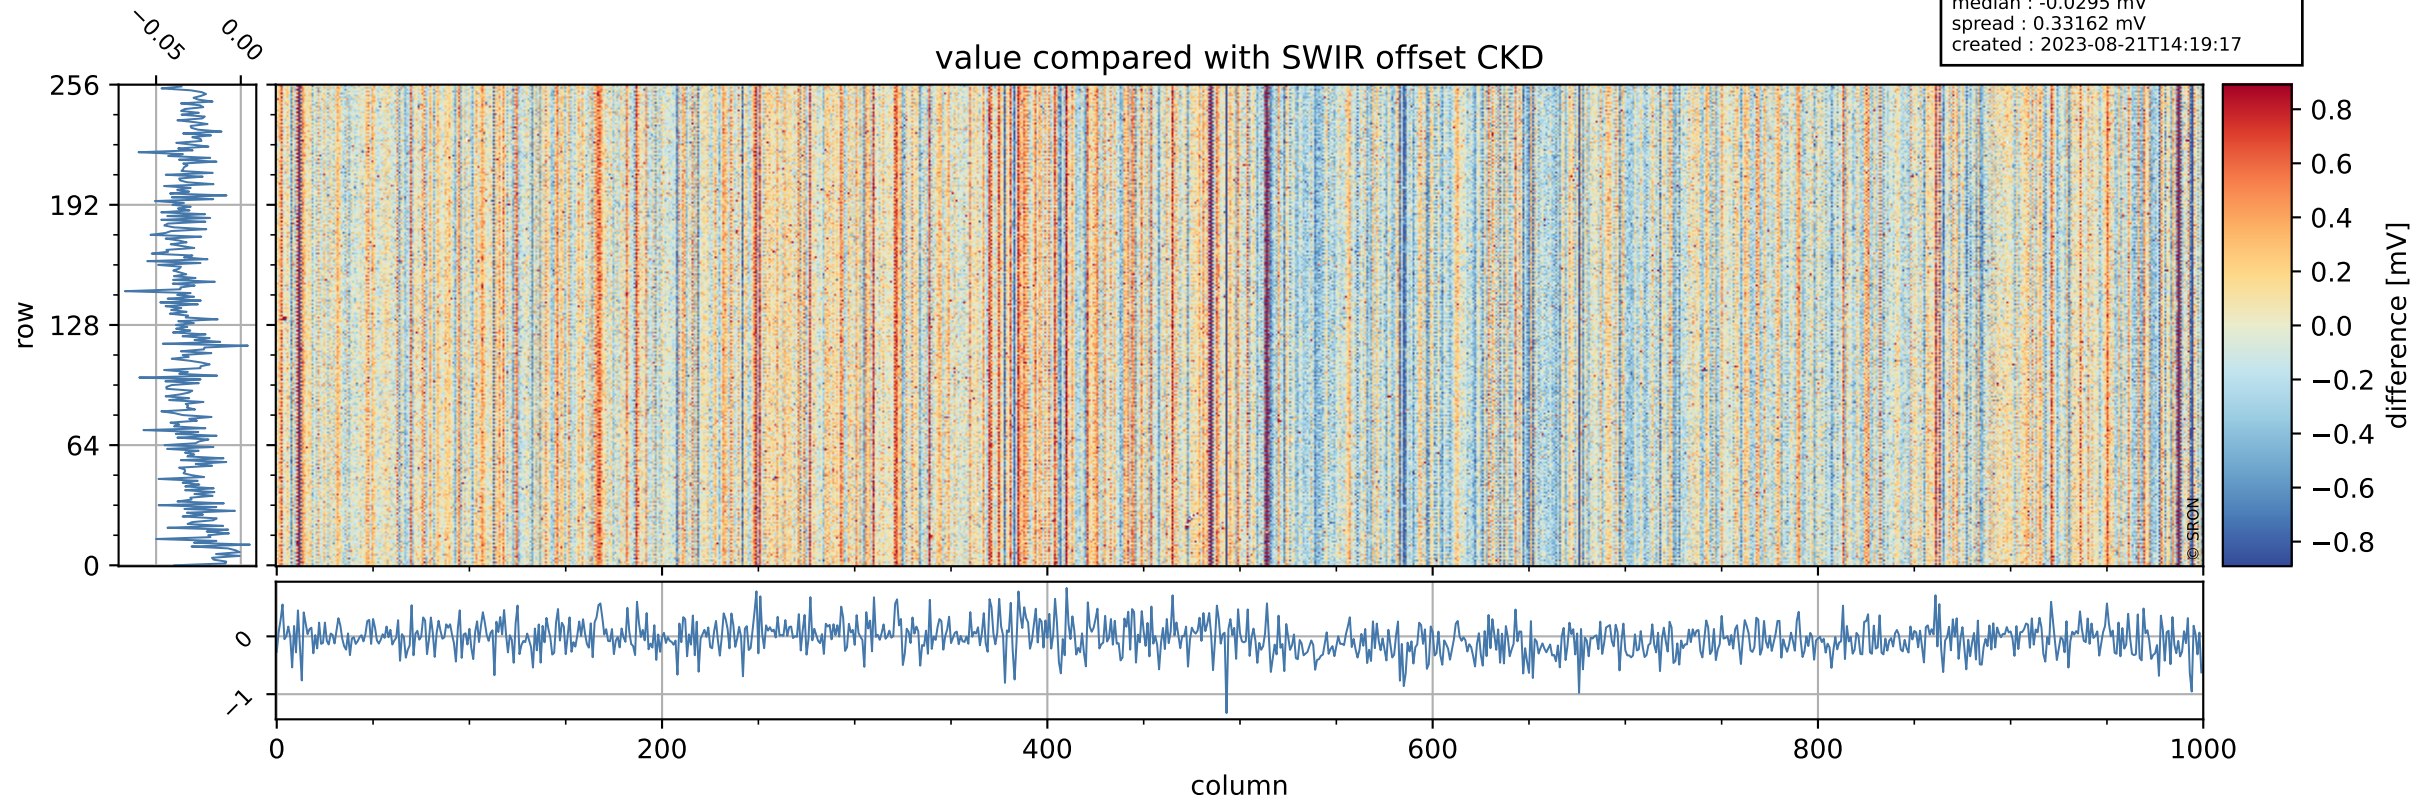

## value detector map

# Tropomi SWIR offset (official)

orbits : 18 in [5527, 5572]  
coverage : 2018-11-07 / 2018-11-10  
median : 31.794  $\mu\text{V}$   
spread : 19.309  $\mu\text{V}$   
created : 2023-08-21T14:19:16

# Tropomi SWIR offset (official)

orbits : 18 in [5527, 5572]  
coverage : 2018-11-07 / 2018-11-10  
median : -0.0295 mV  
spread : 0.33162 mV  
created : 2023-08-21T14:19:17

value compared with SWIR offset CKD

# Tropomi SWIR offset (official) ground-tracks of Sentinel-5P

orbits : 18 in [5527, 5572]  
coverage : 2018-11-07 / 2018-11-10  
created : 2023-08-21T14:19:17