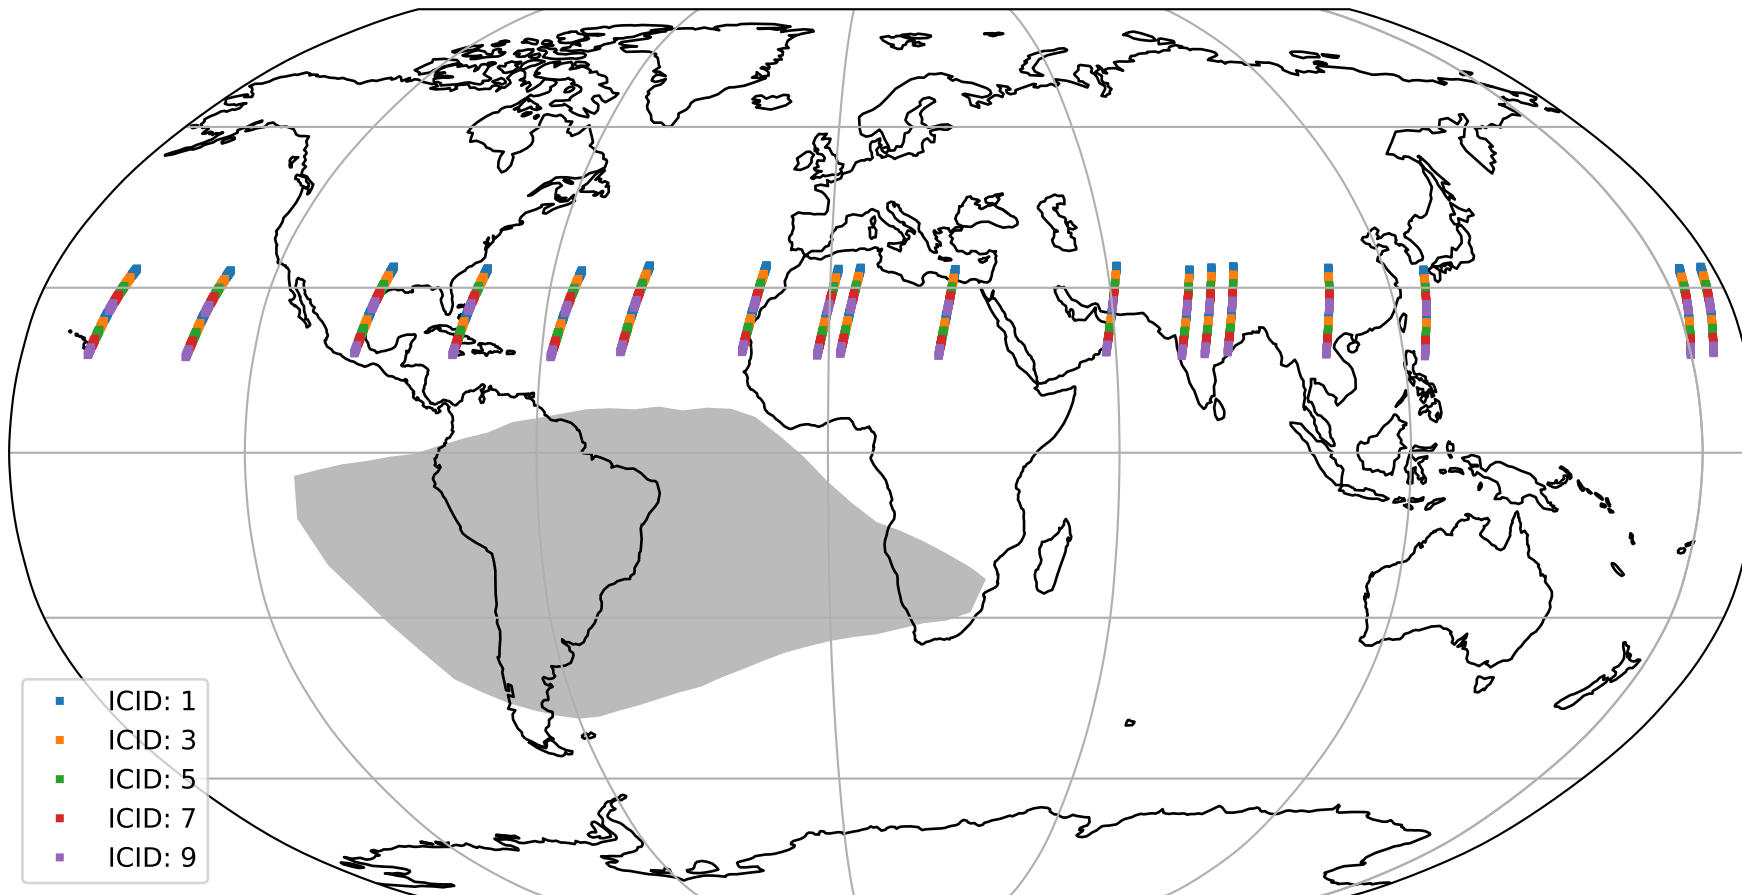

# Tropomi SWIR offset (official)

orbits : 18 in [5527, 5572]  
coverage : 2018-11-07 / 2018-11-10  
median : 31.794  $\mu\text{V}$   
spread : 19.309  $\mu\text{V}$   
created : 2023-08-21T14:19:16

# Tropomi SWIR offset (official)

orbits : 18 in [5527, 5572]  
coverage : 2018-11-07 / 2018-11-10  
median : -0.0295 mV  
spread : 0.33162 mV  
created : 2023-08-21T14:19:17

value compared with SWIR offset CKD

# Tropomi SWIR offset (official) ground-tracks of Sentinel-5P

orbits : 18 in [5527, 5572]  
coverage : 2018-11-07 / 2018-11-10  
created : 2023-08-21T14:19:17

# Tropomi SWIR offset (official)

orbits : [2827, 5572]  
coverage : 2018-04-30 / 2018-11-10  
created : 2023-08-21T14:19:17