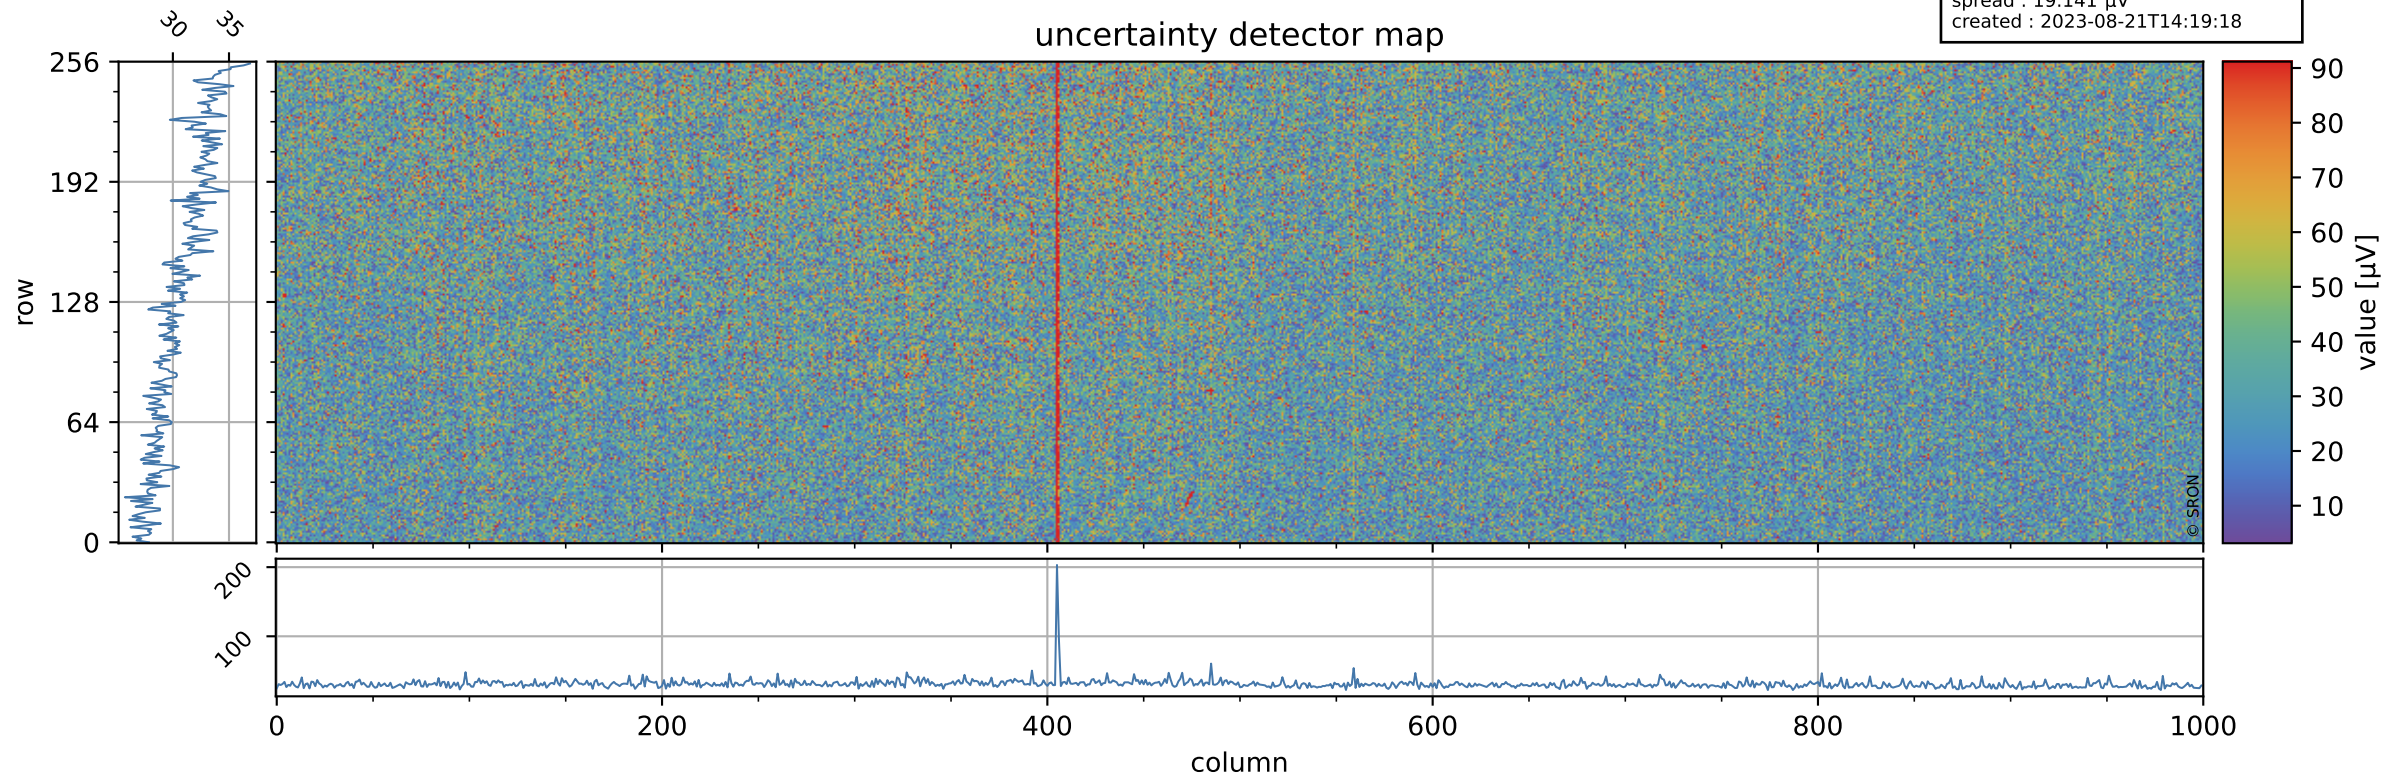

# Tropomi SWIR offset (official)

orbits : 19 in [5542, 5587]  
coverage : 2018-11-08 / 2018-11-11  
median : 0.526 V  
spread : 0.035925 V  
created : 2023-08-21T14:19:18

## value detector map

# Tropomi SWIR offset (official)

orbits : 19 in [5542, 5587]  
coverage : 2018-11-08 / 2018-11-11  
median : 31.287  $\mu\text{V}$   
spread : 19.141  $\mu\text{V}$   
created : 2023-08-21T14:19:18

# Tropomi SWIR offset (official) ground-tracks of Sentinel-5P

orbits : 19 in [5542, 5587]  
coverage : 2018-11-08 / 2018-11-11  
created : 2023-08-21T14:19:19