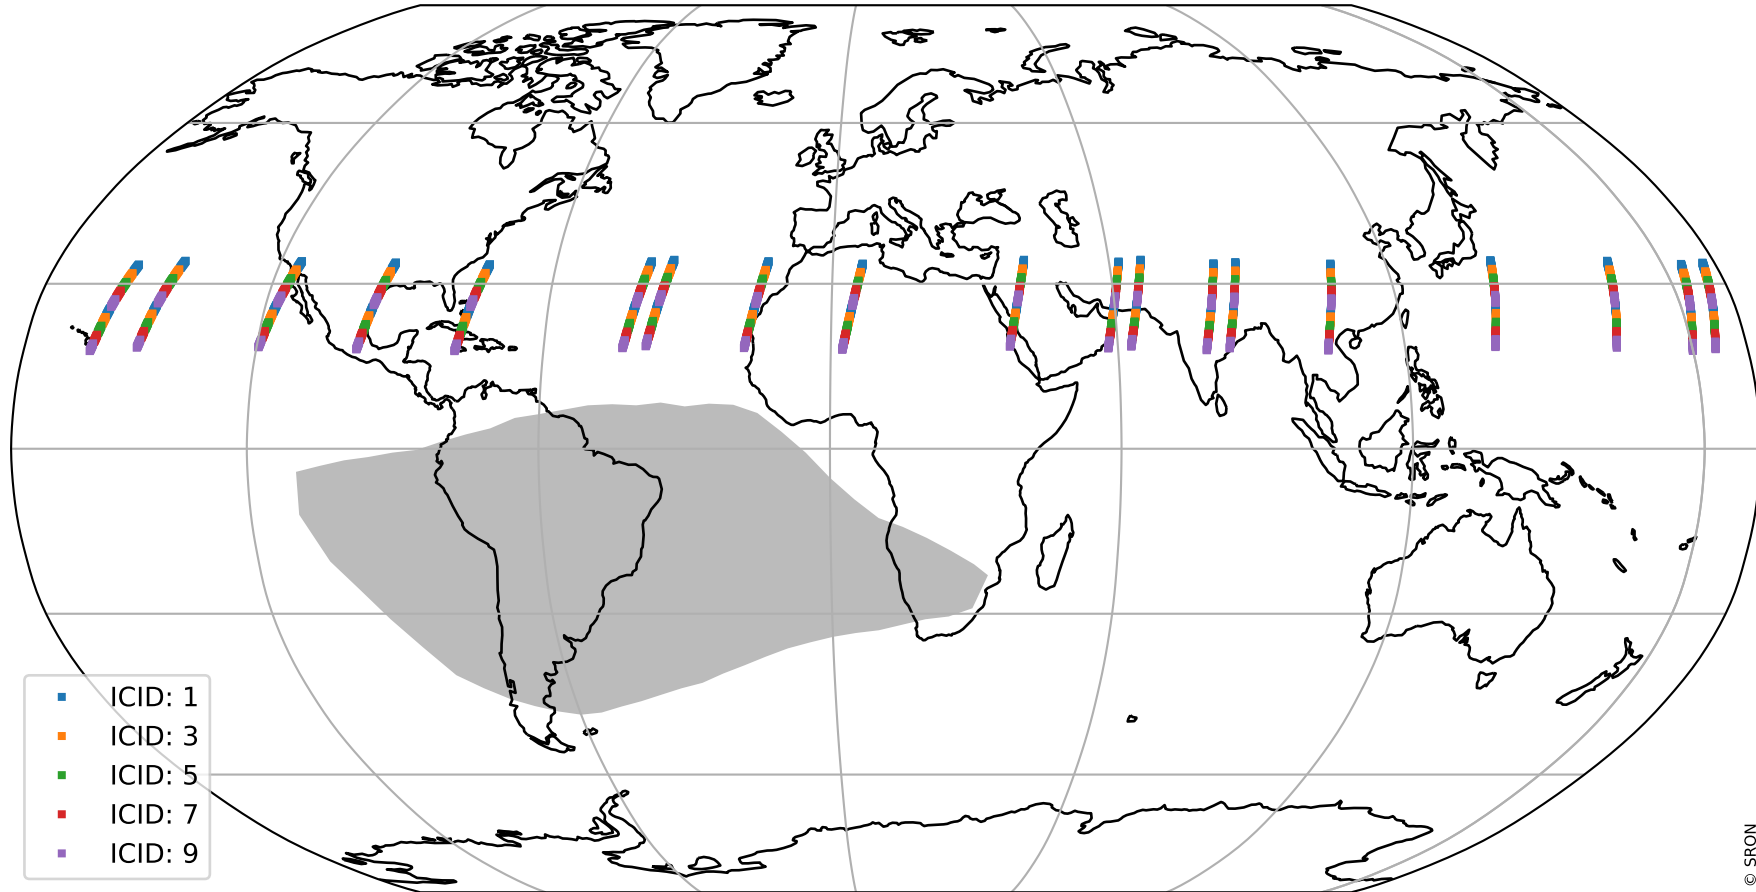

# Tropomi SWIR offset (official)

orbits : 19 in [5542, 5587]  
coverage : 2018-11-08 / 2018-11-11  
median : 31.287  $\mu\text{V}$   
spread : 19.141  $\mu\text{V}$   
created : 2023-08-21T14:19:18

# Tropomi SWIR offset (official)

orbits : 19 in [5542, 5587]  
coverage : 2018-11-08 / 2018-11-11  
median : -0.020051 mV  
spread : 0.32944 mV  
created : 2023-08-21T14:19:18

value compared with SWIR offset CKD

# Tropomi SWIR offset (official) ground-tracks of Sentinel-5P

orbits : 19 in [5542, 5587]  
coverage : 2018-11-08 / 2018-11-11  
created : 2023-08-21T14:19:19

# Tropomi SWIR offset (official)

orbits : [2827, 5587]  
coverage : 2018-04-30 / 2018-11-11  
created : 2023-08-21T14:19:19