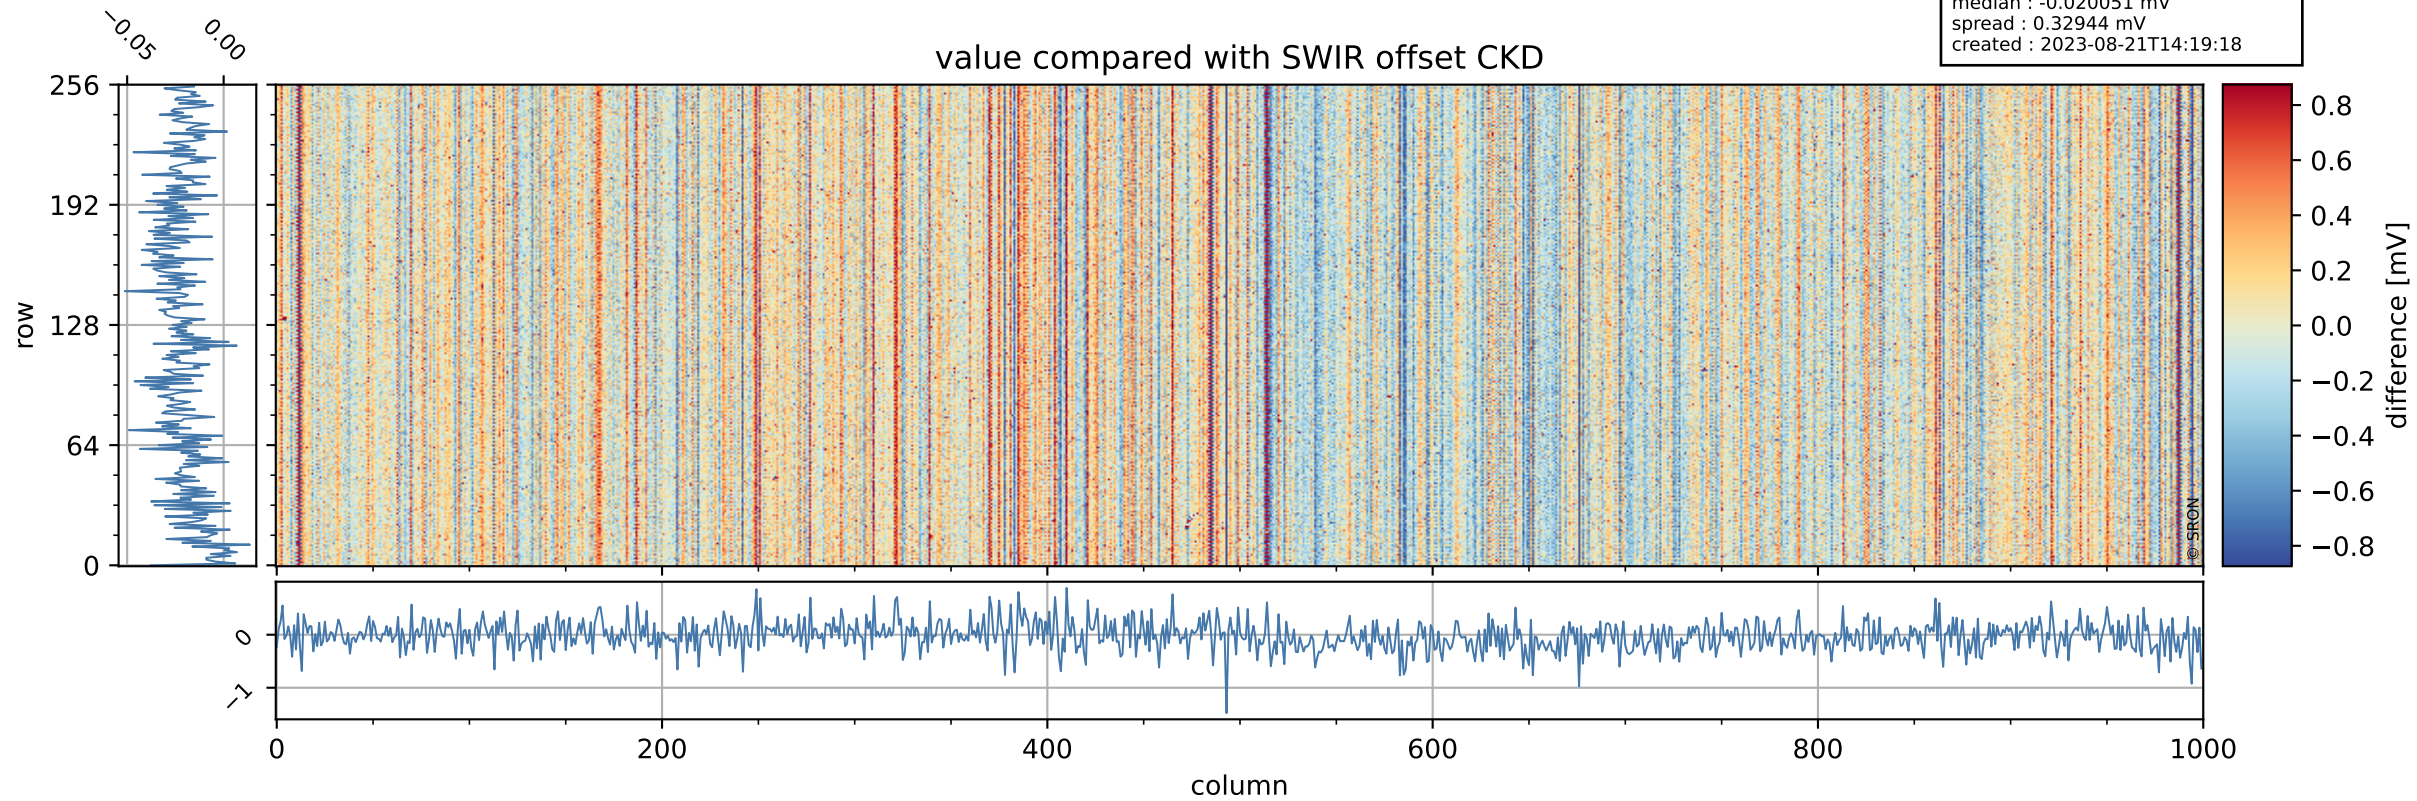

## value detector map

# Tropomi SWIR offset (official)

orbits : 19 in [5542, 5587]  
coverage : 2018-11-08 / 2018-11-11  
median : 31.287  $\mu\text{V}$   
spread : 19.141  $\mu\text{V}$   
created : 2023-08-21T14:19:18

# Tropomi SWIR offset (official)

orbits : 19 in [5542, 5587]  
coverage : 2018-11-08 / 2018-11-11  
median : -0.020051 mV  
spread : 0.32944 mV  
created : 2023-08-21T14:19:18

value compared with SWIR offset CKD

# Tropomi SWIR offset (official) ground-tracks of Sentinel-5P

orbits : 19 in [5542, 5587]  
coverage : 2018-11-08 / 2018-11-11  
created : 2023-08-21T14:19:19