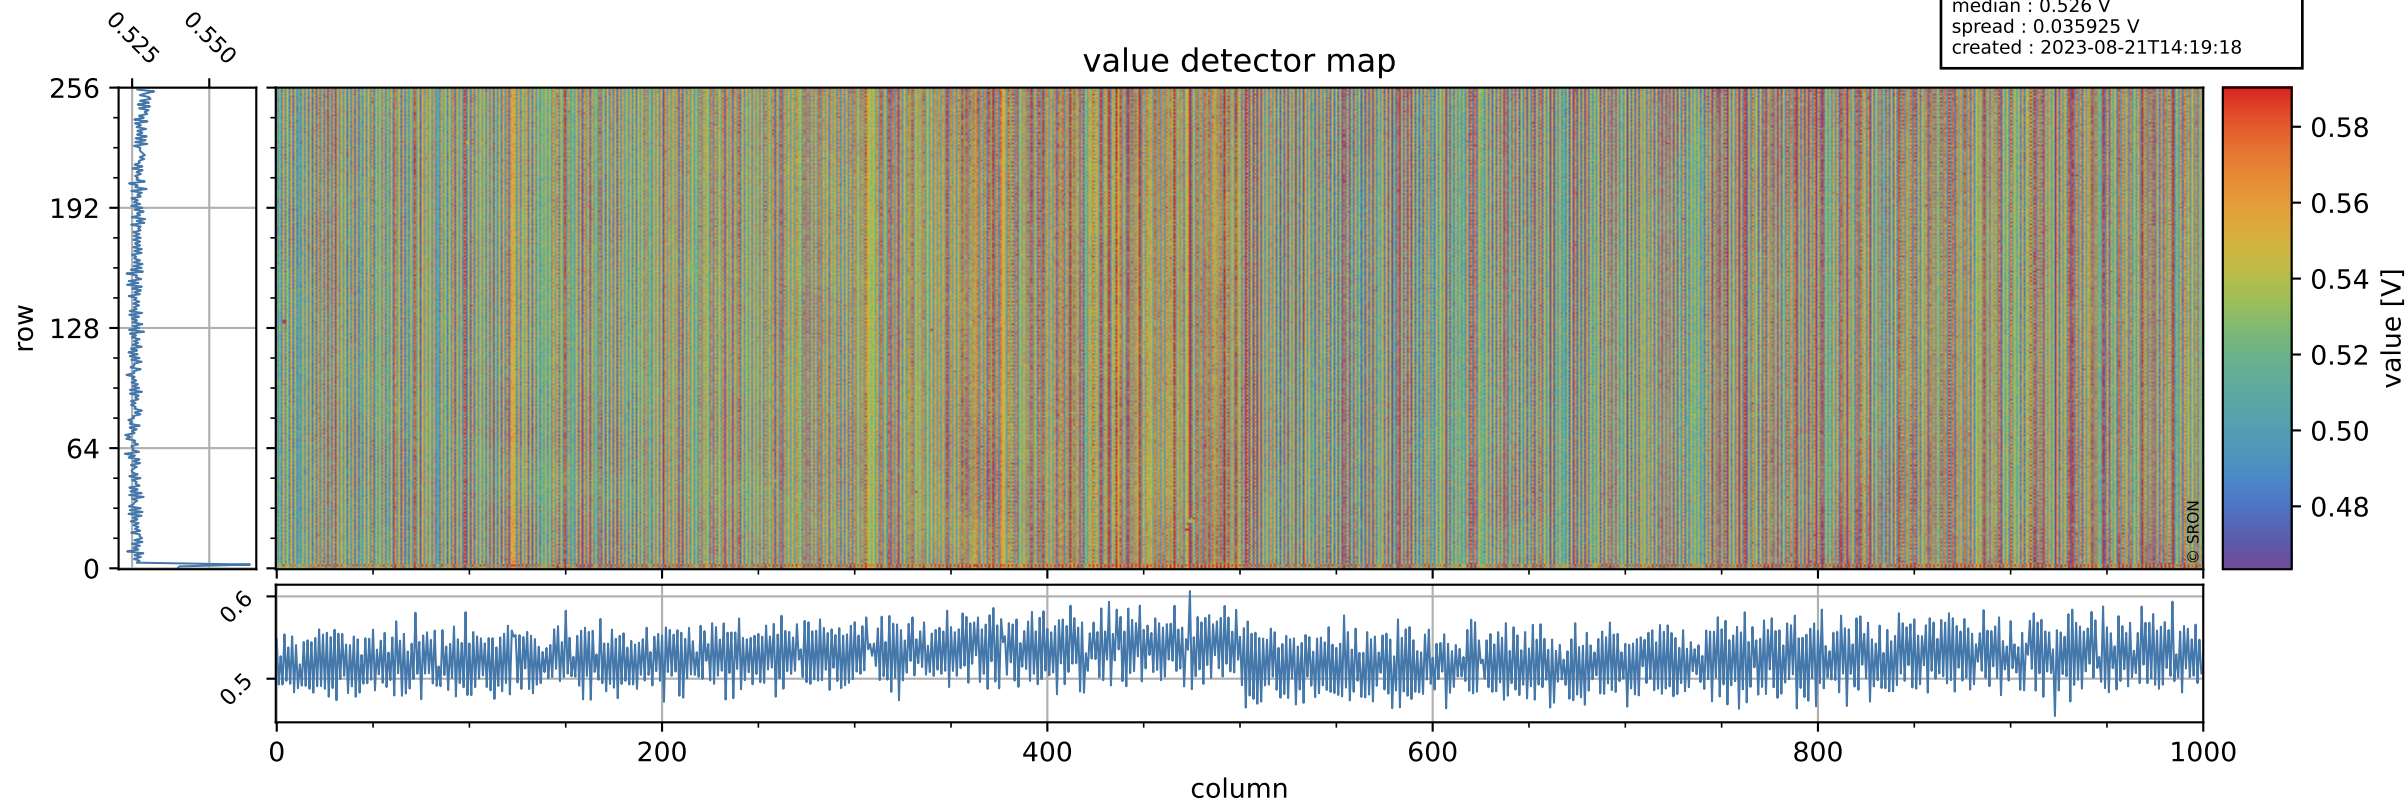

# Tropomi SWIR offset (official)

orbits : 19 in [5542, 5587]  
coverage : 2018-11-08 / 2018-11-11  
median : 0.526 V  
spread : 0.035925 V  
created : 2023-08-21T14:19:18

## value detector map

# Tropomi SWIR offset (official)

orbits : 19 in [5542, 5587]  
coverage : 2018-11-08 / 2018-11-11  
median : 31.287  $\mu\text{V}$   
spread : 19.141  $\mu\text{V}$   
created : 2023-08-21T14:19:18

# Tropomi SWIR offset (official) ground-tracks of Sentinel-5P

orbits : 19 in [5542, 5587]  
coverage : 2018-11-08 / 2018-11-11  
created : 2023-08-21T14:19:19