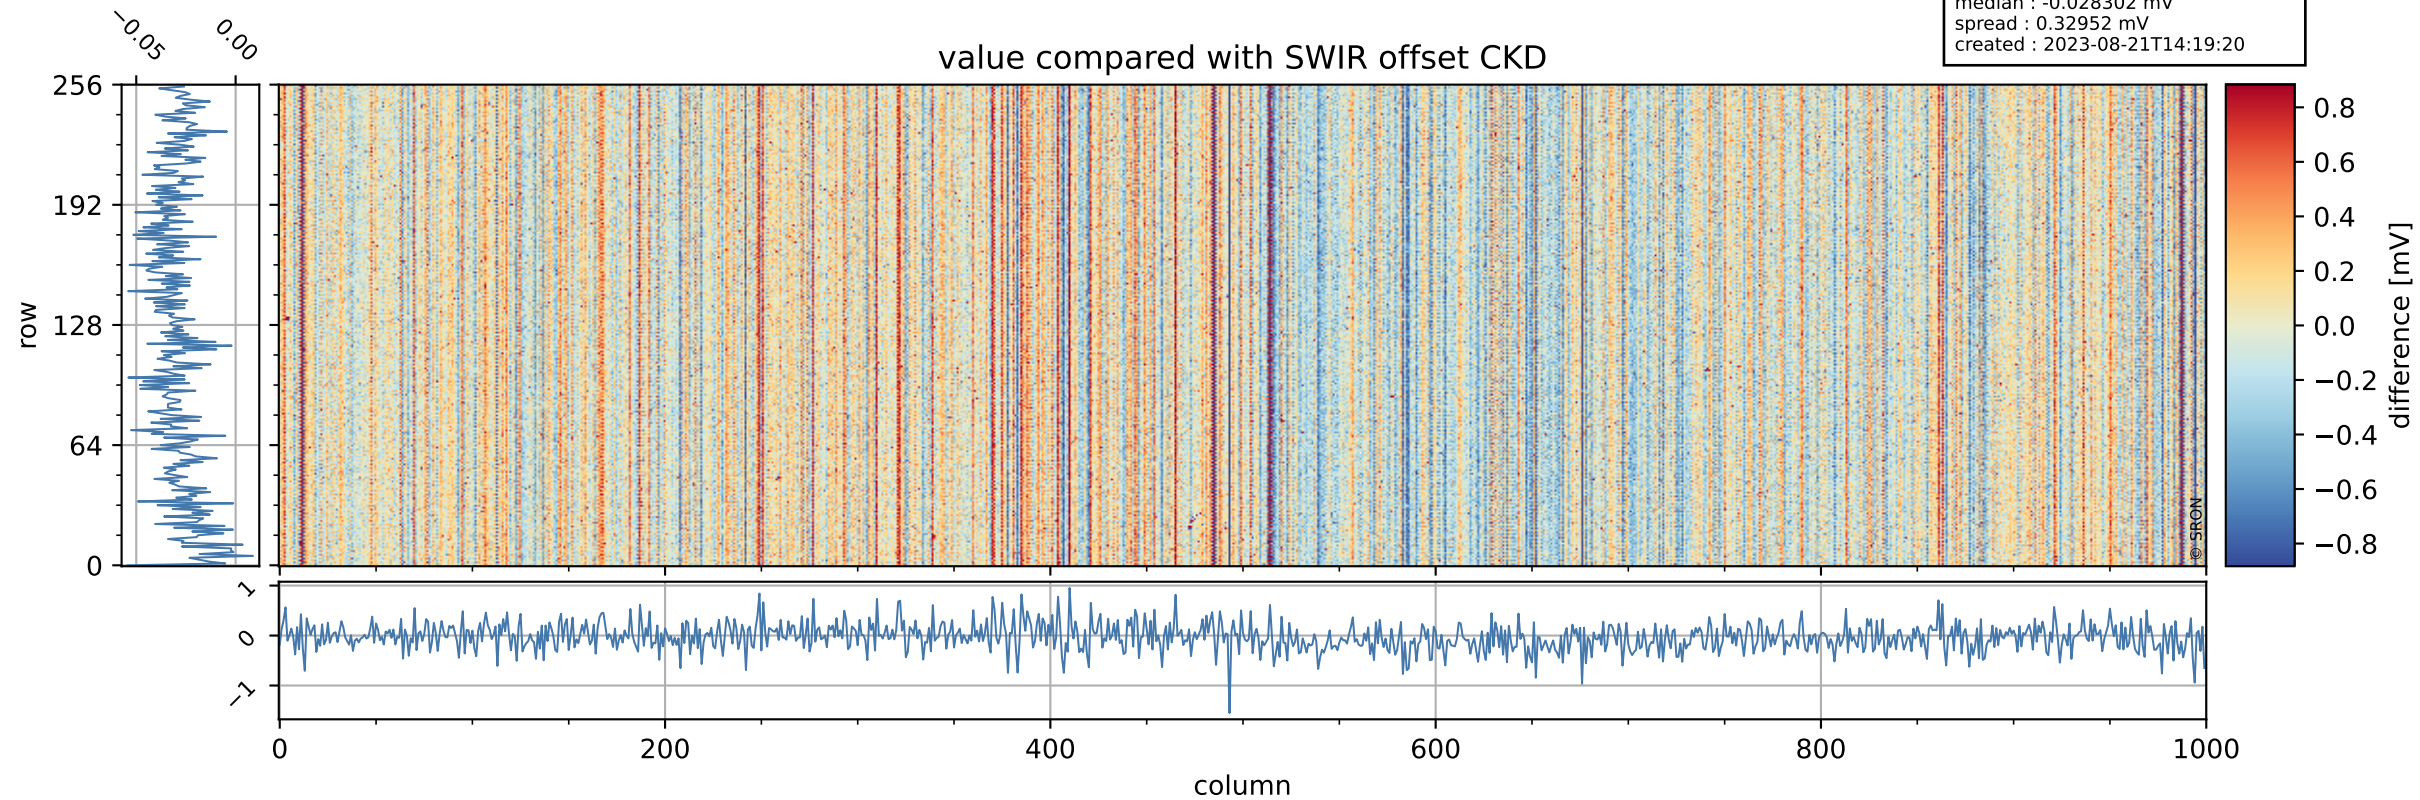

Tropomi SWIR offset (official)

orbits : 19 in [5557, 5602]
coverage : 2018-11-09 / 2018-11-12
median : 0.52599 V
spread : 0.035926 V
created : 2023-08-21T14:19:20

value detector map

Tropomi SWIR offset (official)

orbits : 19 in [5557, 5602]
coverage : 2018-11-09 / 2018-11-12
median : 31.22 μV
spread : 19.169 μV
created : 2023-08-21T14:19:20

Tropomi SWIR offset (official)

orbits : 19 in [5557, 5602]
coverage : 2018-11-09 / 2018-11-12
median : -0.028302 mV
spread : 0.32952 mV
created : 2023-08-21T14:19:20

value compared with SWIR offset CKD

Tropomi SWIR offset (official) ground-tracks of Sentinel-5P

orbits : 19 in [5557, 5602]
coverage : 2018-11-09 / 2018-11-12
created : 2023-08-21T14:19:20

Tropomi SWIR offset (official)

orbits : [2827, 5602]
coverage : 2018-04-30 / 2018-11-12
created : 2023-08-21T14:19:21

trend of detector median & temperatures