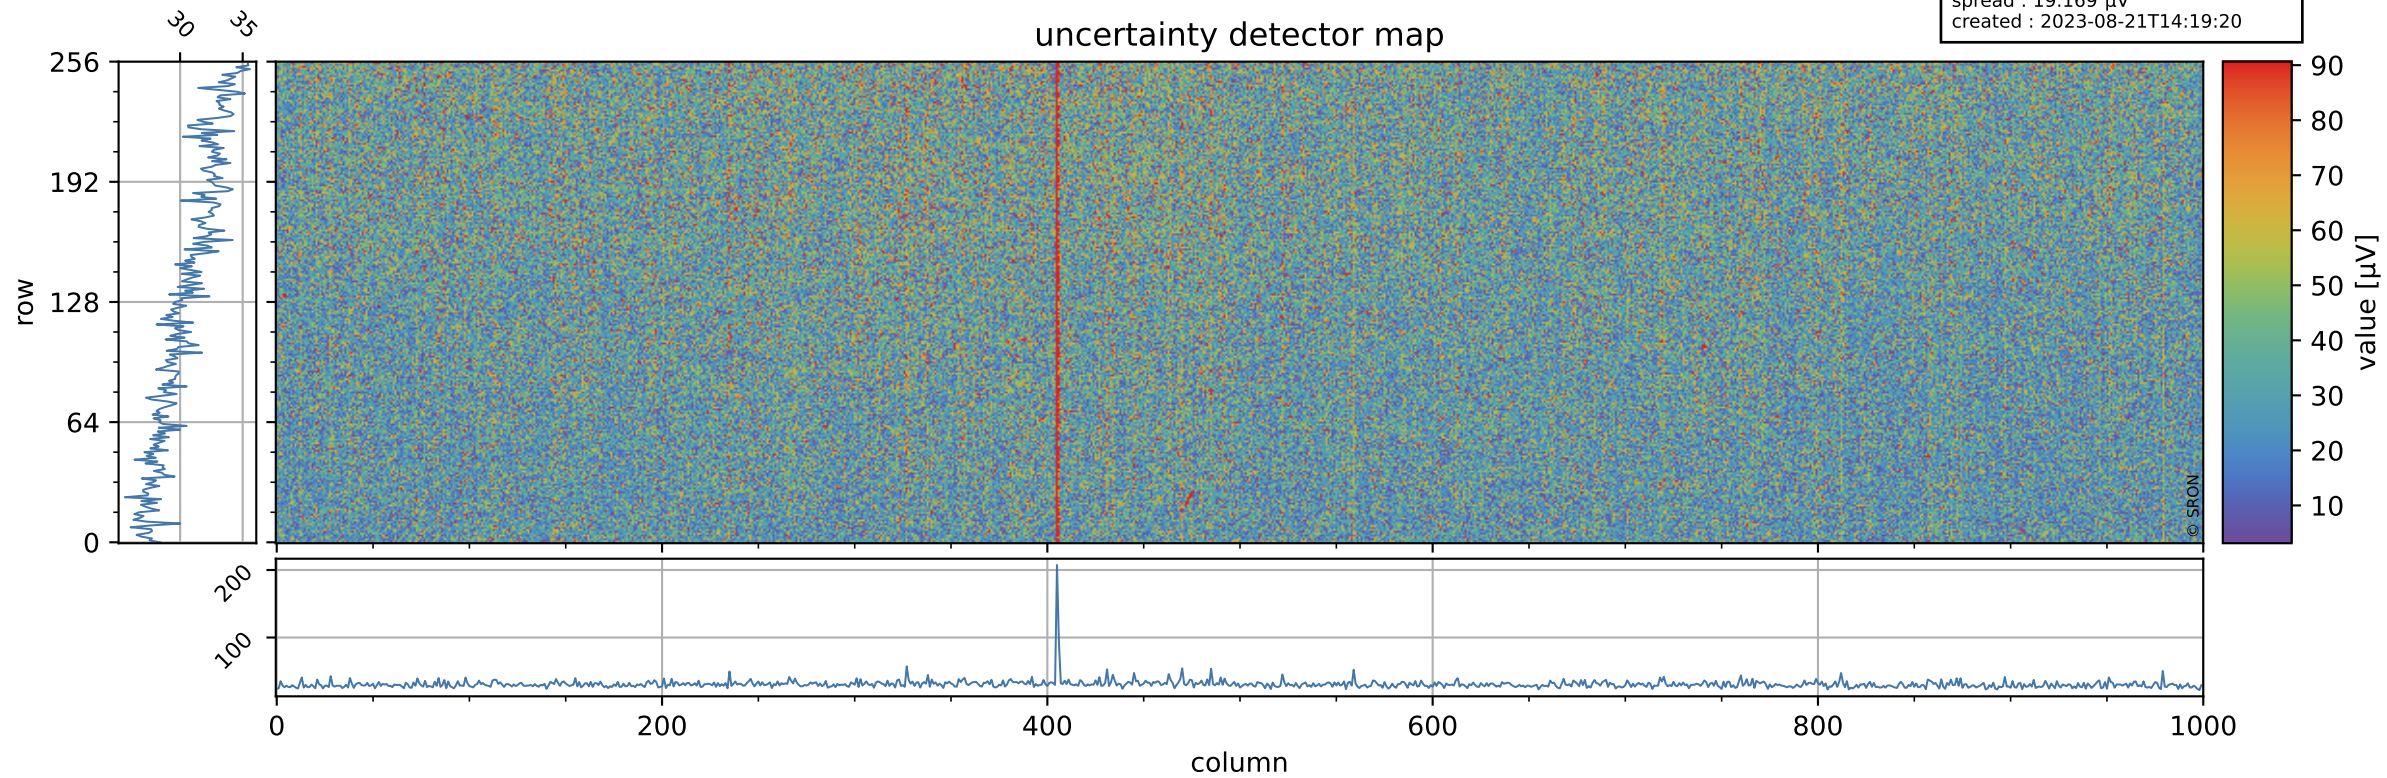

Tropomi SWIR offset (official)

orbits : 19 in [5557, 5602]
coverage : 2018-11-09 / 2018-11-12
median : 0.52599 V
spread : 0.035926 V
created : 2023-08-21T14:19:20

value detector map

Tropomi SWIR offset (official)

orbits : 19 in [5557, 5602]
coverage : 2018-11-09 / 2018-11-12
median : 31.22 μV
spread : 19.169 μV
created : 2023-08-21T14:19:20

Tropomi SWIR offset (official)

orbits : 19 in [5557, 5602]
coverage : 2018-11-09 / 2018-11-12
median : -0.028302 mV
spread : 0.32952 mV
created : 2023-08-21T14:19:20

value compared with SWIR offset CKD

Tropomi SWIR offset (official) ground-tracks of Sentinel-5P

orbits : 19 in [5557, 5602]
coverage : 2018-11-09 / 2018-11-12
created : 2023-08-21T14:19:20

Tropomi SWIR offset (official)

orbits : [2827, 5602]
coverage : 2018-04-30 / 2018-11-12
created : 2023-08-21T14:19:21

trend of detector median & temperatures