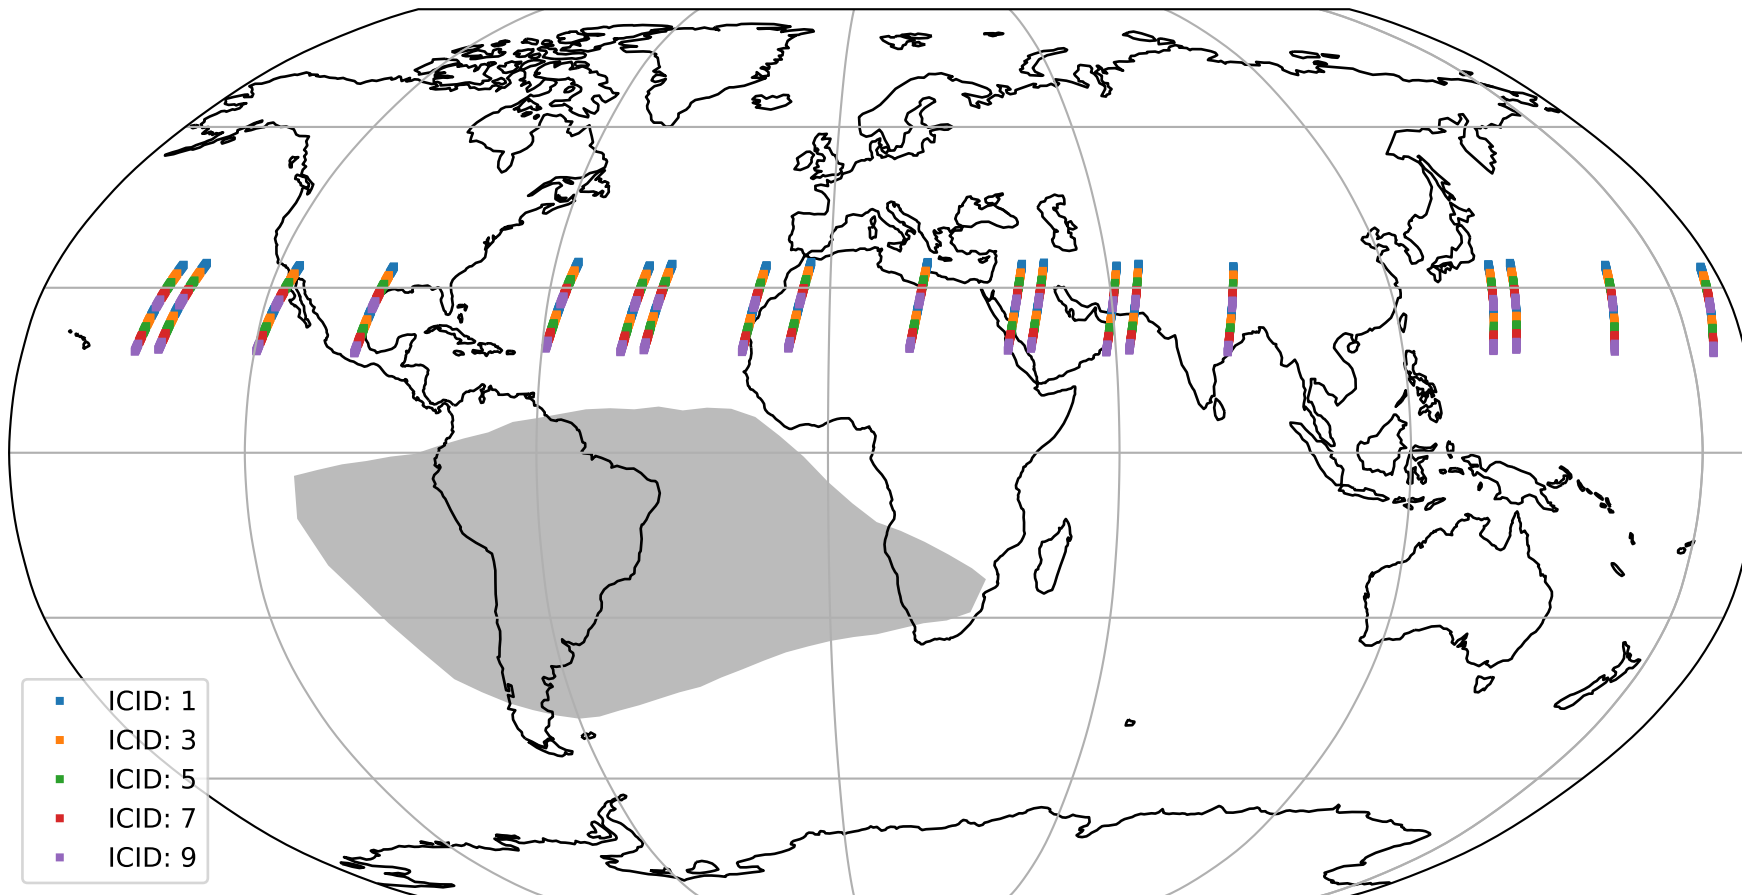

Tropomi SWIR offset (official)

orbits : 19 in [5557, 5602]
coverage : 2018-11-09 / 2018-11-12
median : 0.52599 V
spread : 0.035926 V
created : 2023-08-21T14:19:20

value detector map

Tropomi SWIR offset (official)

orbits : 19 in [5557, 5602]
coverage : 2018-11-09 / 2018-11-12
median : 31.22 μV
spread : 19.169 μV
created : 2023-08-21T14:19:20

Tropomi SWIR offset (official)

orbits : 19 in [5557, 5602]
coverage : 2018-11-09 / 2018-11-12
median : -0.028302 mV
spread : 0.32952 mV
created : 2023-08-21T14:19:20

value compared with SWIR offset CKD

Tropomi SWIR offset (official) ground-tracks of Sentinel-5P

orbits : 19 in [5557, 5602]
coverage : 2018-11-09 / 2018-11-12
created : 2023-08-21T14:19:20

Tropomi SWIR offset (official)

orbits : [2827, 5602]
coverage : 2018-04-30 / 2018-11-12
created : 2023-08-21T14:19:21

trend of detector median & temperatures