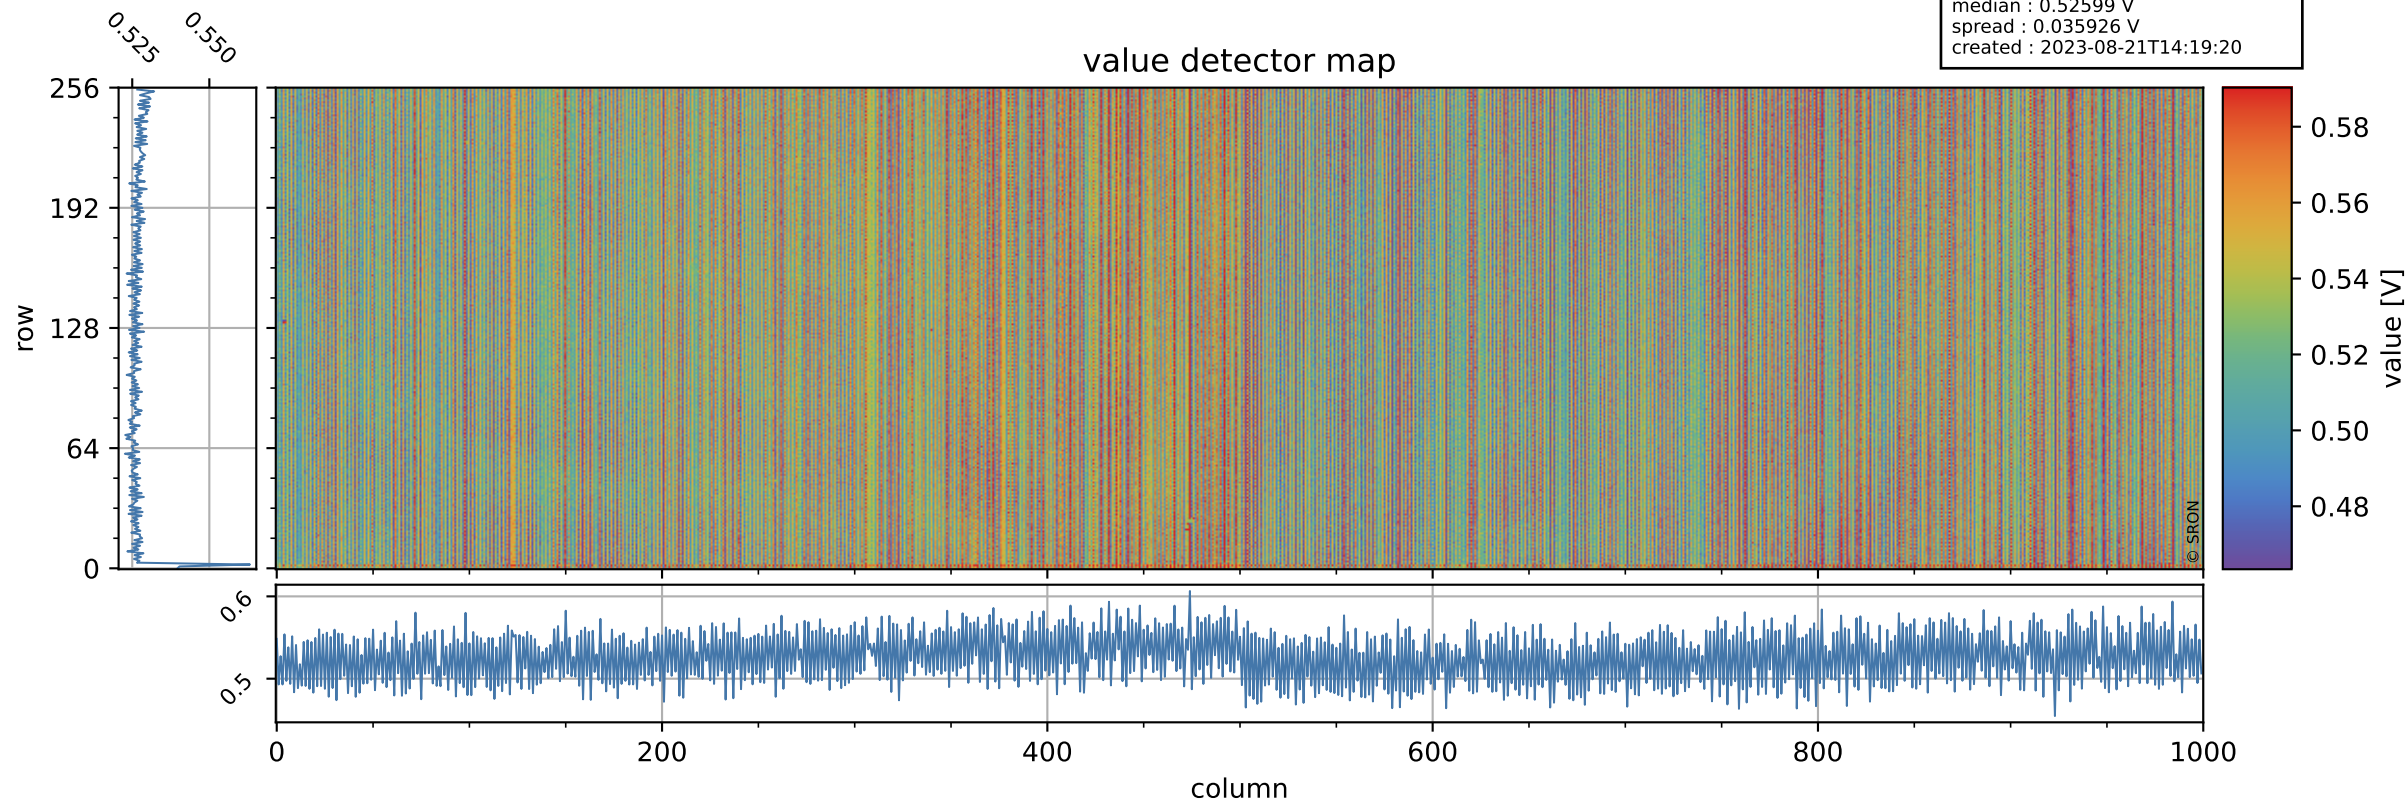

Tropomi SWIR offset (official)

orbits : 19 in [5557, 5602]
coverage : 2018-11-09 / 2018-11-12
median : 0.52599 V
spread : 0.035926 V
created : 2023-08-21T14:19:20

value detector map

Tropomi SWIR offset (official)

orbits : 19 in [5557, 5602]
coverage : 2018-11-09 / 2018-11-12
median : 31.22 μV
spread : 19.169 μV
created : 2023-08-21T14:19:20

Tropomi SWIR offset (official)

orbits : 19 in [5557, 5602]
coverage : 2018-11-09 / 2018-11-12
median : -0.028302 mV
spread : 0.32952 mV
created : 2023-08-21T14:19:20

value compared with SWIR offset CKD

Tropomi SWIR offset (official) ground-tracks of Sentinel-5P

orbits : 19 in [5557, 5602]
coverage : 2018-11-09 / 2018-11-12
created : 2023-08-21T14:19:20

Tropomi SWIR offset (official)

orbits : [2827, 5602]
coverage : 2018-04-30 / 2018-11-12
created : 2023-08-21T14:19:21

trend of detector median & temperatures