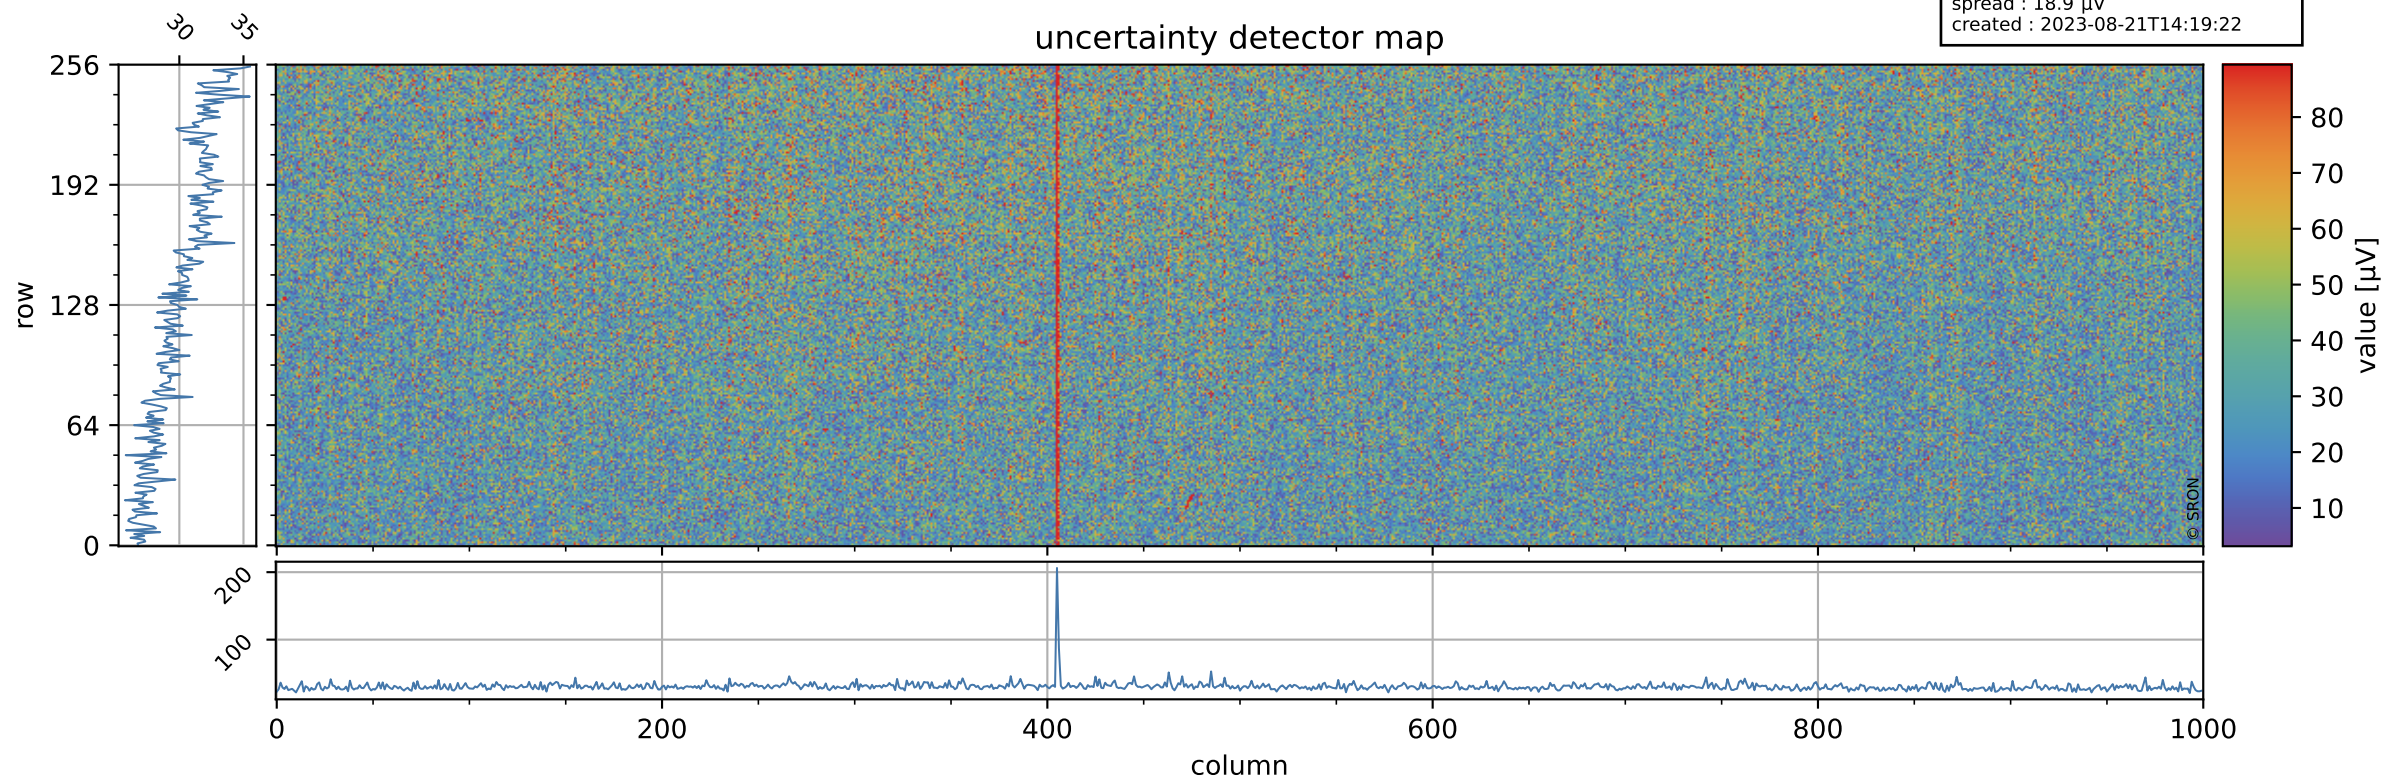

Tropomi SWIR offset (official)

orbits : 20 in [5572, 5617]
coverage : 2018-11-10 / 2018-11-13
median : 0.52597 V
spread : 0.035928 V
created : 2023-08-21T14:19:21

value detector map

Tropomi SWIR offset (official)

orbits : 20 in [5572, 5617]
coverage : 2018-11-10 / 2018-11-13
median : 30.737 μV
spread : 18.9 μV
created : 2023-08-21T14:19:22

Tropomi SWIR offset (official)

orbits : 20 in [5572, 5617]
coverage : 2018-11-10 / 2018-11-13
median : -0.044153 mV
spread : 0.33067 mV
created : 2023-08-21T14:19:22

value compared with SWIR offset CKD

Tropomi SWIR offset (official) ground-tracks of Sentinel-5P

orbits : 20 in [5572, 5617]
coverage : 2018-11-10 / 2018-11-13
created : 2023-08-21T14:19:22

Tropomi SWIR offset (official)

orbits : [2827, 5617]
coverage : 2018-04-30 / 2018-11-13
created : 2023-08-21T14:19:23

trend of detector median & temperatures