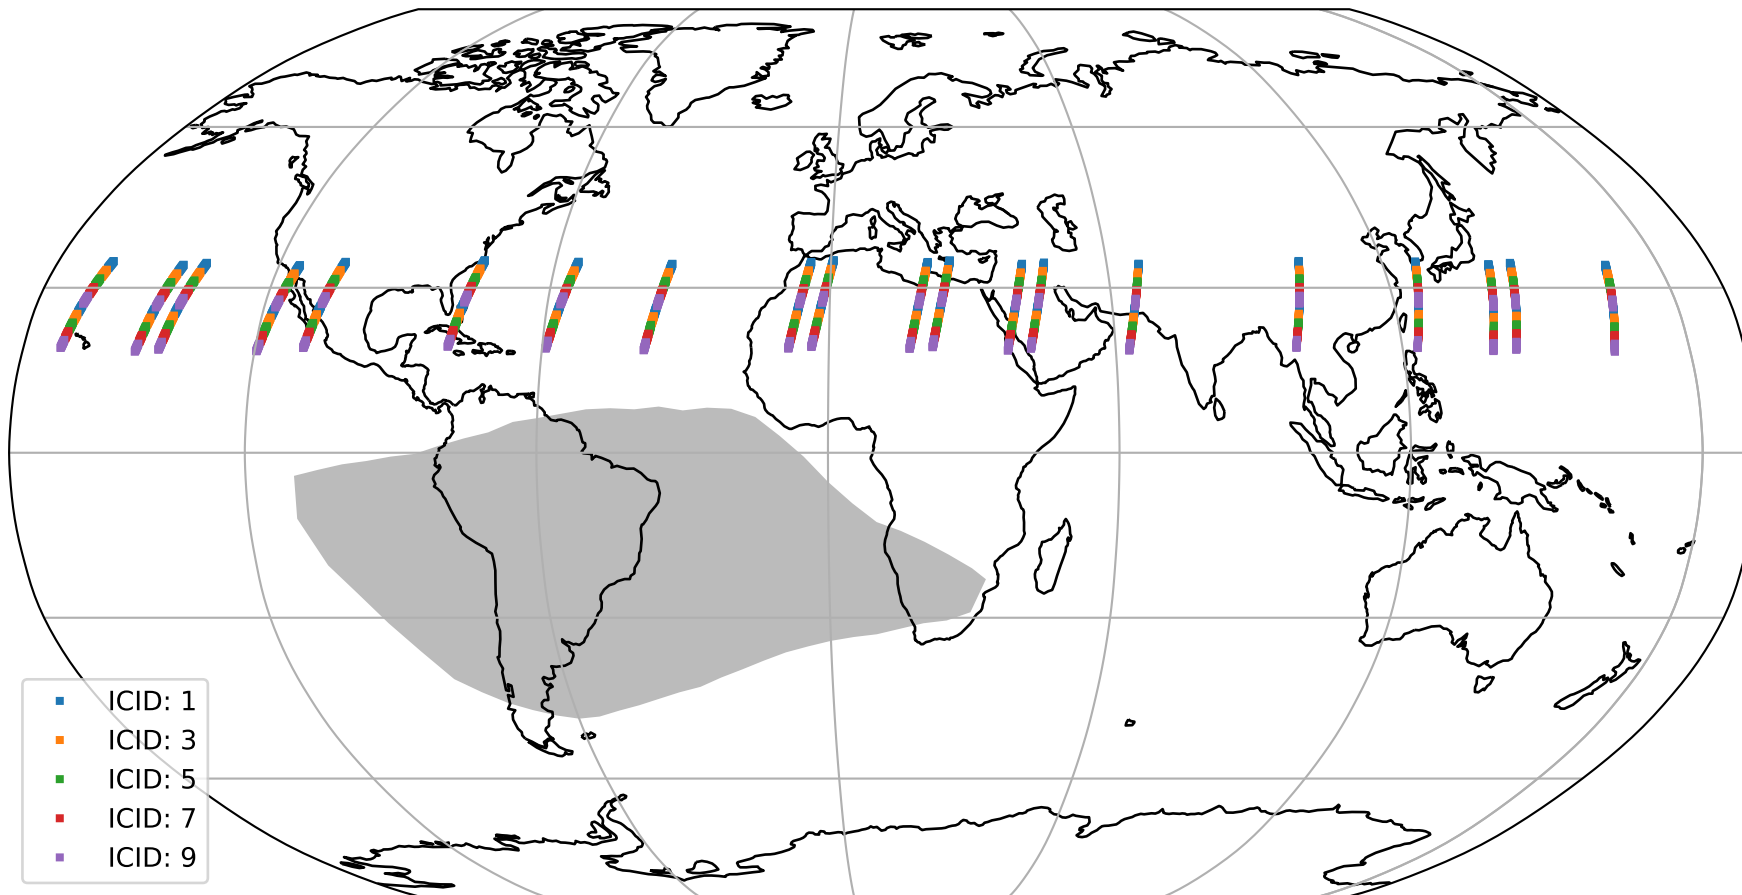

Tropomi SWIR offset (official)

orbits : 20 in [5572, 5617]
coverage : 2018-11-10 / 2018-11-13
median : 0.52597 V
spread : 0.035928 V
created : 2023-08-21T14:19:21

value detector map

Tropomi SWIR offset (official)

orbits : 20 in [5572, 5617]
coverage : 2018-11-10 / 2018-11-13
median : 30.737 μV
spread : 18.9 μV
created : 2023-08-21T14:19:22

Tropomi SWIR offset (official)

orbits : 20 in [5572, 5617]
coverage : 2018-11-10 / 2018-11-13
median : -0.044153 mV
spread : 0.33067 mV
created : 2023-08-21T14:19:22

value compared with SWIR offset CKD

Tropomi SWIR offset (official) ground-tracks of Sentinel-5P

orbits : 20 in [5572, 5617]
coverage : 2018-11-10 / 2018-11-13
created : 2023-08-21T14:19:22

Tropomi SWIR offset (official)

orbits : [2827, 5617]
coverage : 2018-04-30 / 2018-11-13
created : 2023-08-21T14:19:23

trend of detector median & temperatures