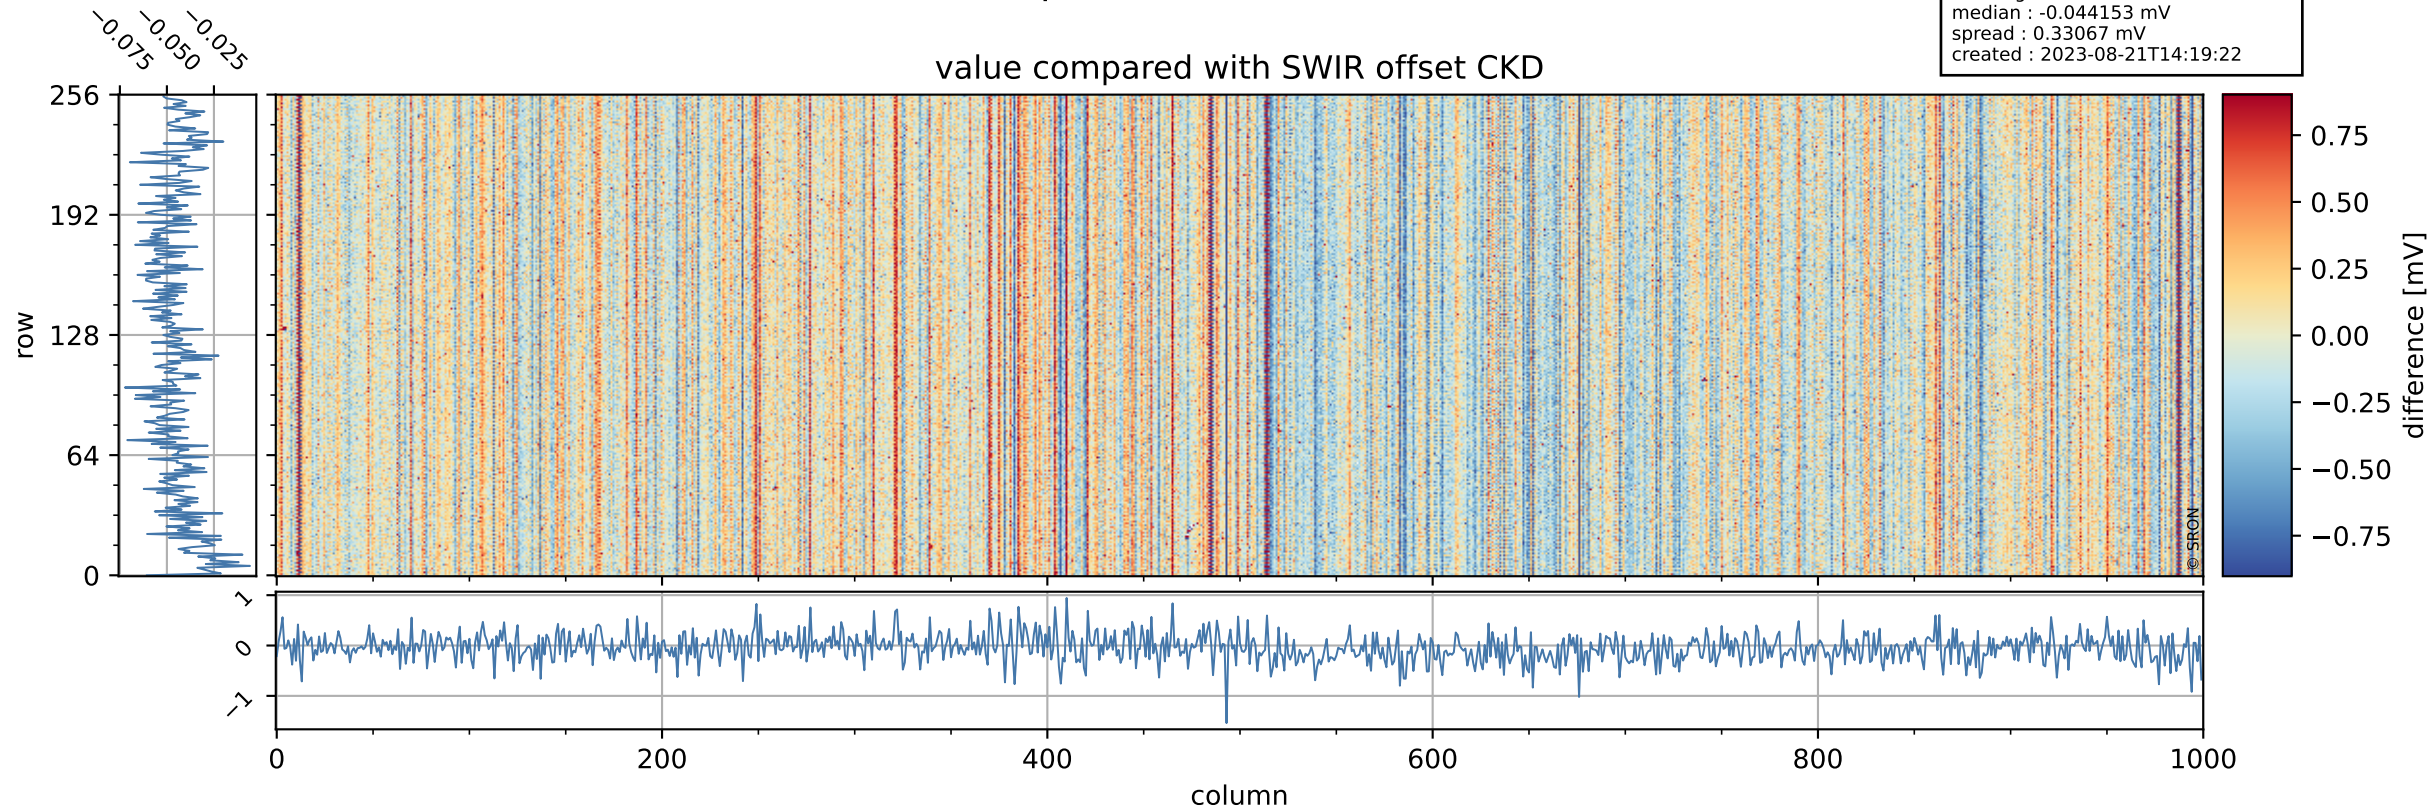

Tropomi SWIR offset (official)

orbits : 20 in [5572, 5617]
coverage : 2018-11-10 / 2018-11-13
median : 0.52597 V
spread : 0.035928 V
created : 2023-08-21T14:19:21

value detector map

Tropomi SWIR offset (official)

orbits : 20 in [5572, 5617]
coverage : 2018-11-10 / 2018-11-13
median : 30.737 μV
spread : 18.9 μV
created : 2023-08-21T14:19:22

Tropomi SWIR offset (official)

orbits : 20 in [5572, 5617]
coverage : 2018-11-10 / 2018-11-13
median : -0.044153 mV
spread : 0.33067 mV
created : 2023-08-21T14:19:22

value compared with SWIR offset CKD

Tropomi SWIR offset (official) ground-tracks of Sentinel-5P

orbits : 20 in [5572, 5617]
coverage : 2018-11-10 / 2018-11-13
created : 2023-08-21T14:19:22

Tropomi SWIR offset (official)

orbits : [2827, 5617]
coverage : 2018-04-30 / 2018-11-13
created : 2023-08-21T14:19:23

trend of detector median & temperatures