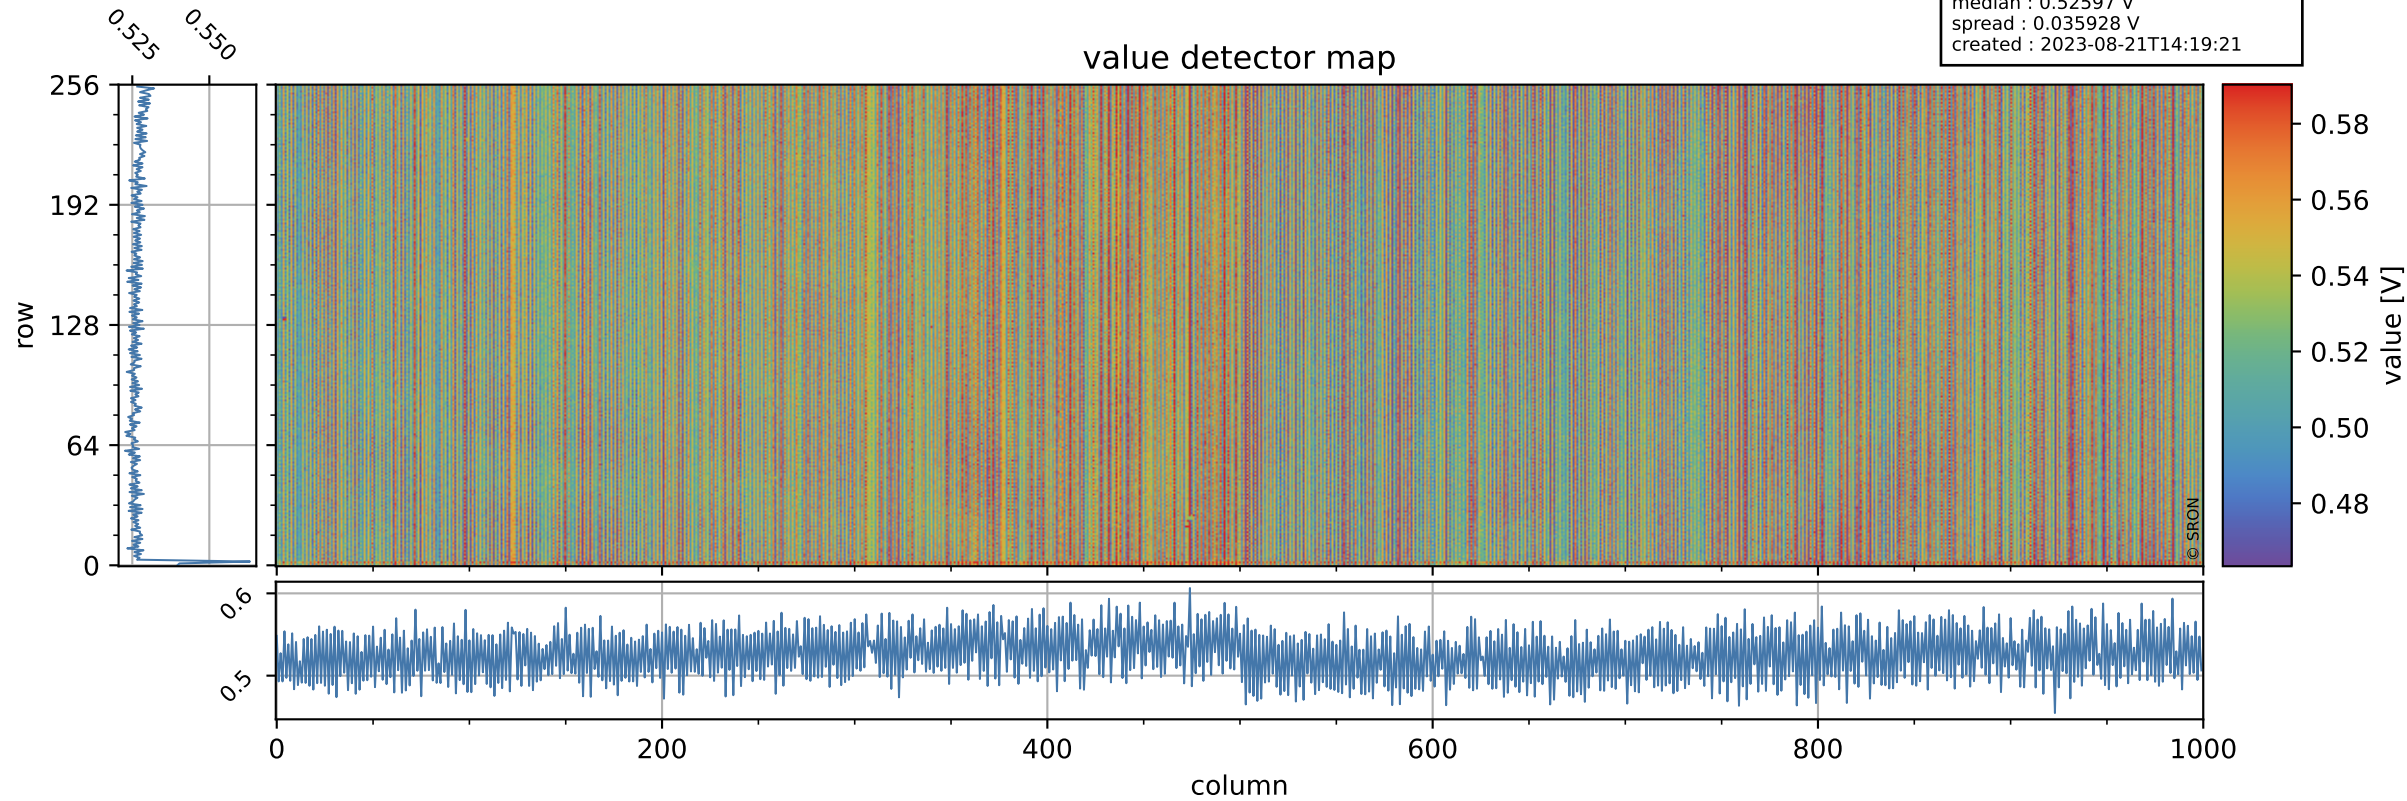

Tropomi SWIR offset (official)

orbits : 20 in [5572, 5617]
coverage : 2018-11-10 / 2018-11-13
median : 0.52597 V
spread : 0.035928 V
created : 2023-08-21T14:19:21

value detector map

Tropomi SWIR offset (official)

orbits : 20 in [5572, 5617]
coverage : 2018-11-10 / 2018-11-13
median : 30.737 μV
spread : 18.9 μV
created : 2023-08-21T14:19:22

Tropomi SWIR offset (official)

orbits : 20 in [5572, 5617]
coverage : 2018-11-10 / 2018-11-13
median : -0.044153 mV
spread : 0.33067 mV
created : 2023-08-21T14:19:22

value compared with SWIR offset CKD

Tropomi SWIR offset (official) ground-tracks of Sentinel-5P

orbits : 20 in [5572, 5617]
coverage : 2018-11-10 / 2018-11-13
created : 2023-08-21T14:19:22

Tropomi SWIR offset (official)

orbits : [2827, 5617]
coverage : 2018-04-30 / 2018-11-13
created : 2023-08-21T14:19:23

trend of detector median & temperatures