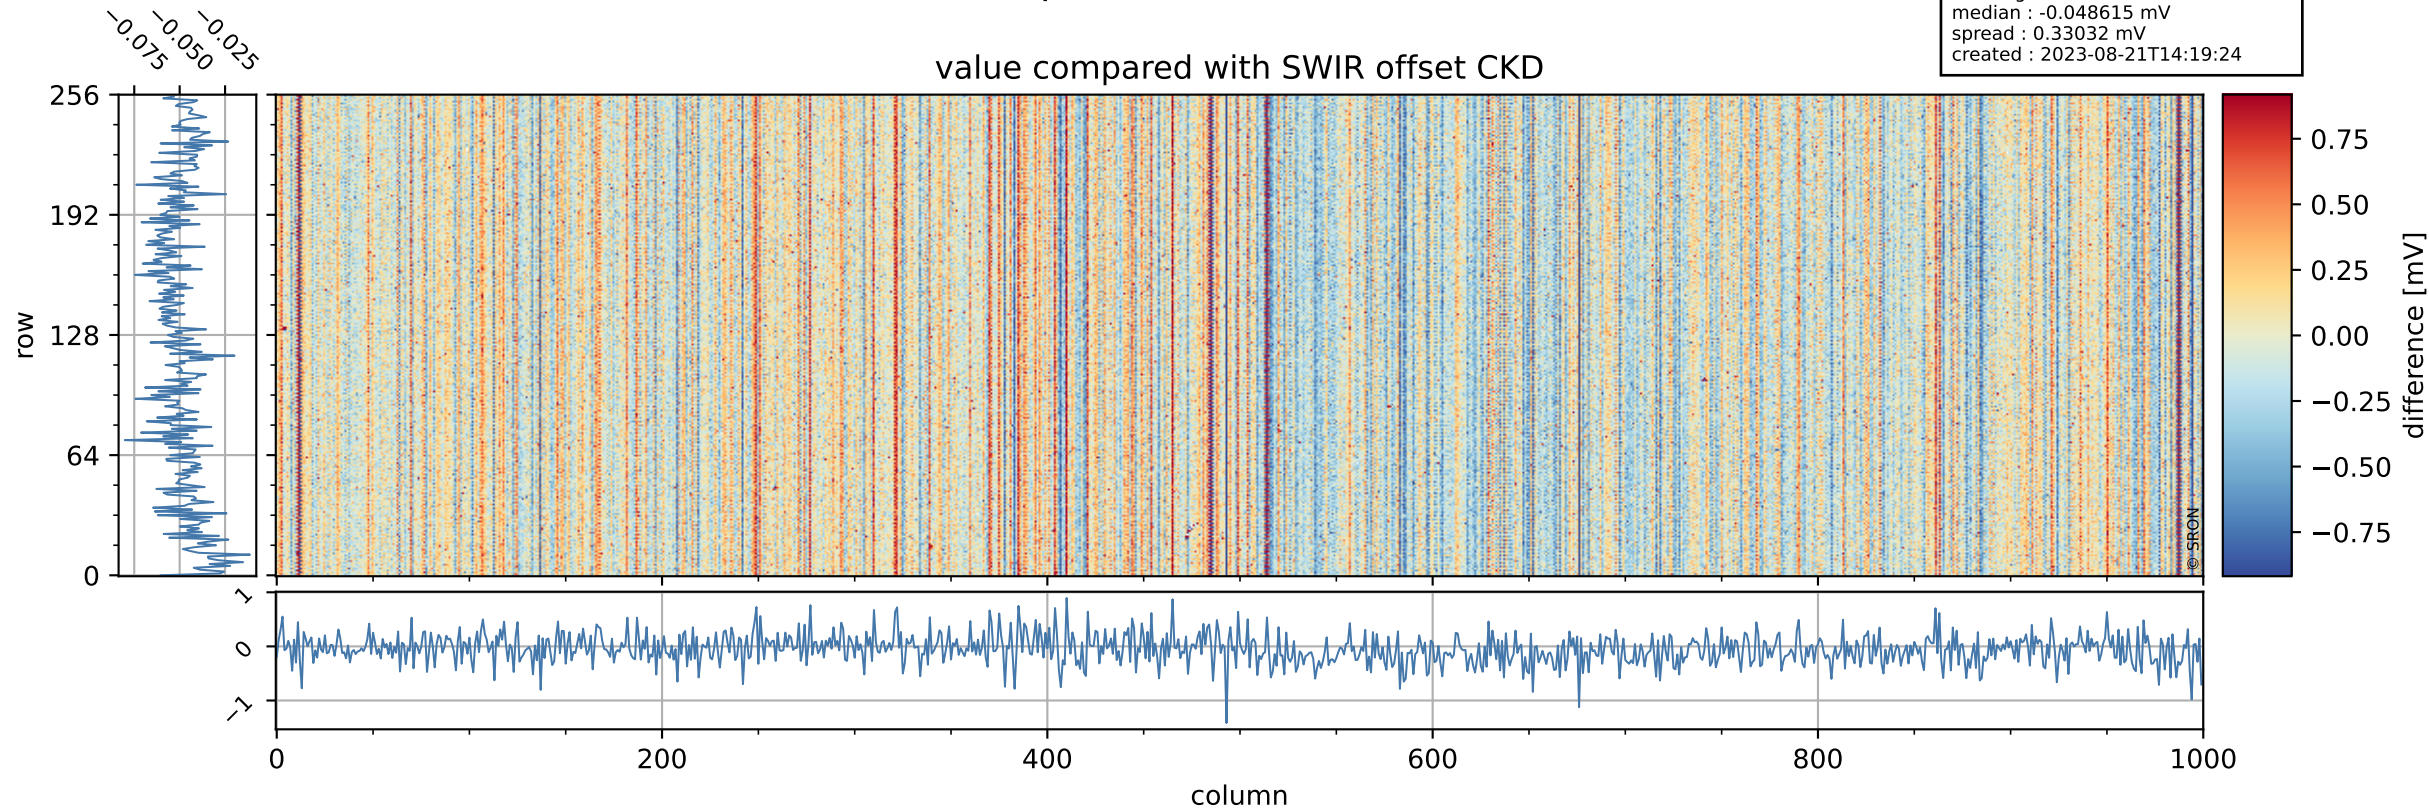

## value detector map

# Tropomi SWIR offset (official)

orbits : 19 in [5587, 5632]  
coverage : 2018-11-11 / 2018-11-14  
median : 30.391  $\mu\text{V}$   
spread : 18.5  $\mu\text{V}$   
created : 2023-08-21T14:19:24

# Tropomi SWIR offset (official) ground-tracks of Sentinel-5P

orbits : 19 in [5587, 5632]  
coverage : 2018-11-11 / 2018-11-14  
created : 2023-08-21T14:19:24

# Tropomi SWIR offset (official)

orbits : [2827, 5632]  
coverage : 2018-04-30 / 2018-11-14  
created : 2023-08-21T14:19:24