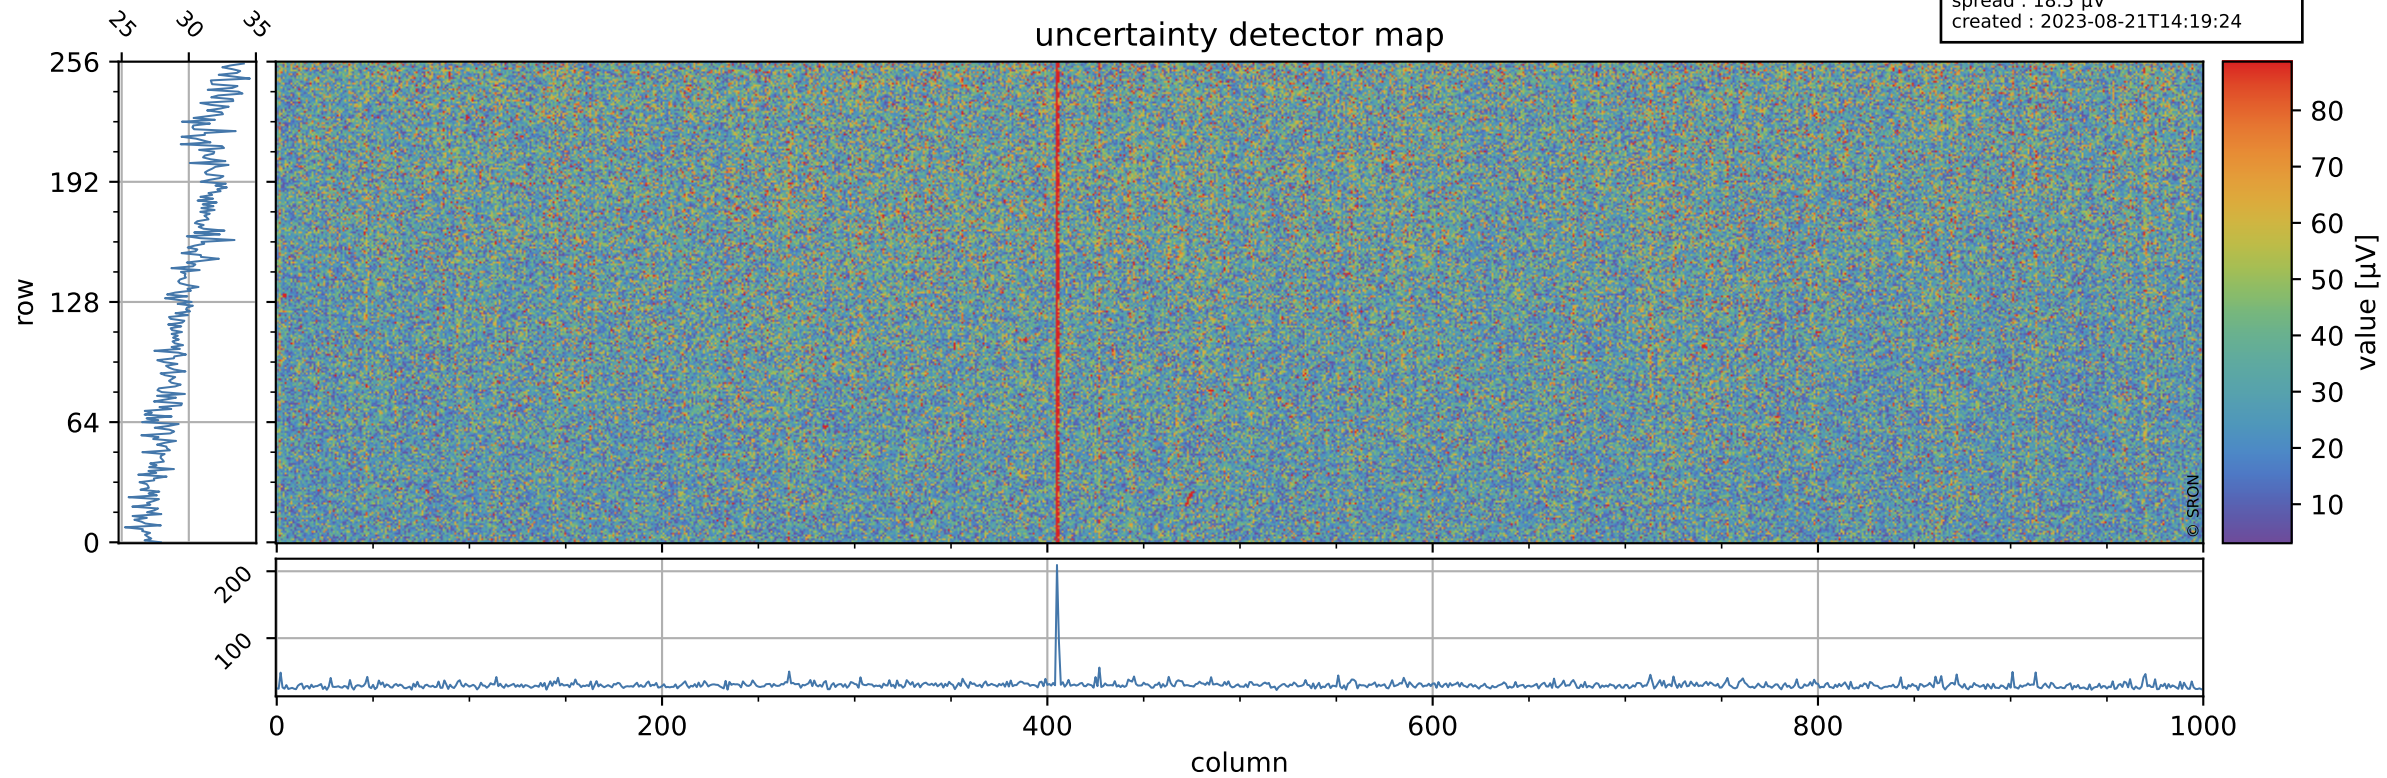

# Tropomi SWIR offset (official)

orbits : 19 in [5587, 5632]  
coverage : 2018-11-11 / 2018-11-14  
median : 0.52597 V  
spread : 0.035927 V  
created : 2023-08-21T14:19:23

## value detector map

# Tropomi SWIR offset (official)

orbits : 19 in [5587, 5632]  
coverage : 2018-11-11 / 2018-11-14  
median : 30.391  $\mu\text{V}$   
spread : 18.5  $\mu\text{V}$   
created : 2023-08-21T14:19:24

# Tropomi SWIR offset (official) ground-tracks of Sentinel-5P

orbits : 19 in [5587, 5632]  
coverage : 2018-11-11 / 2018-11-14  
created : 2023-08-21T14:19:24