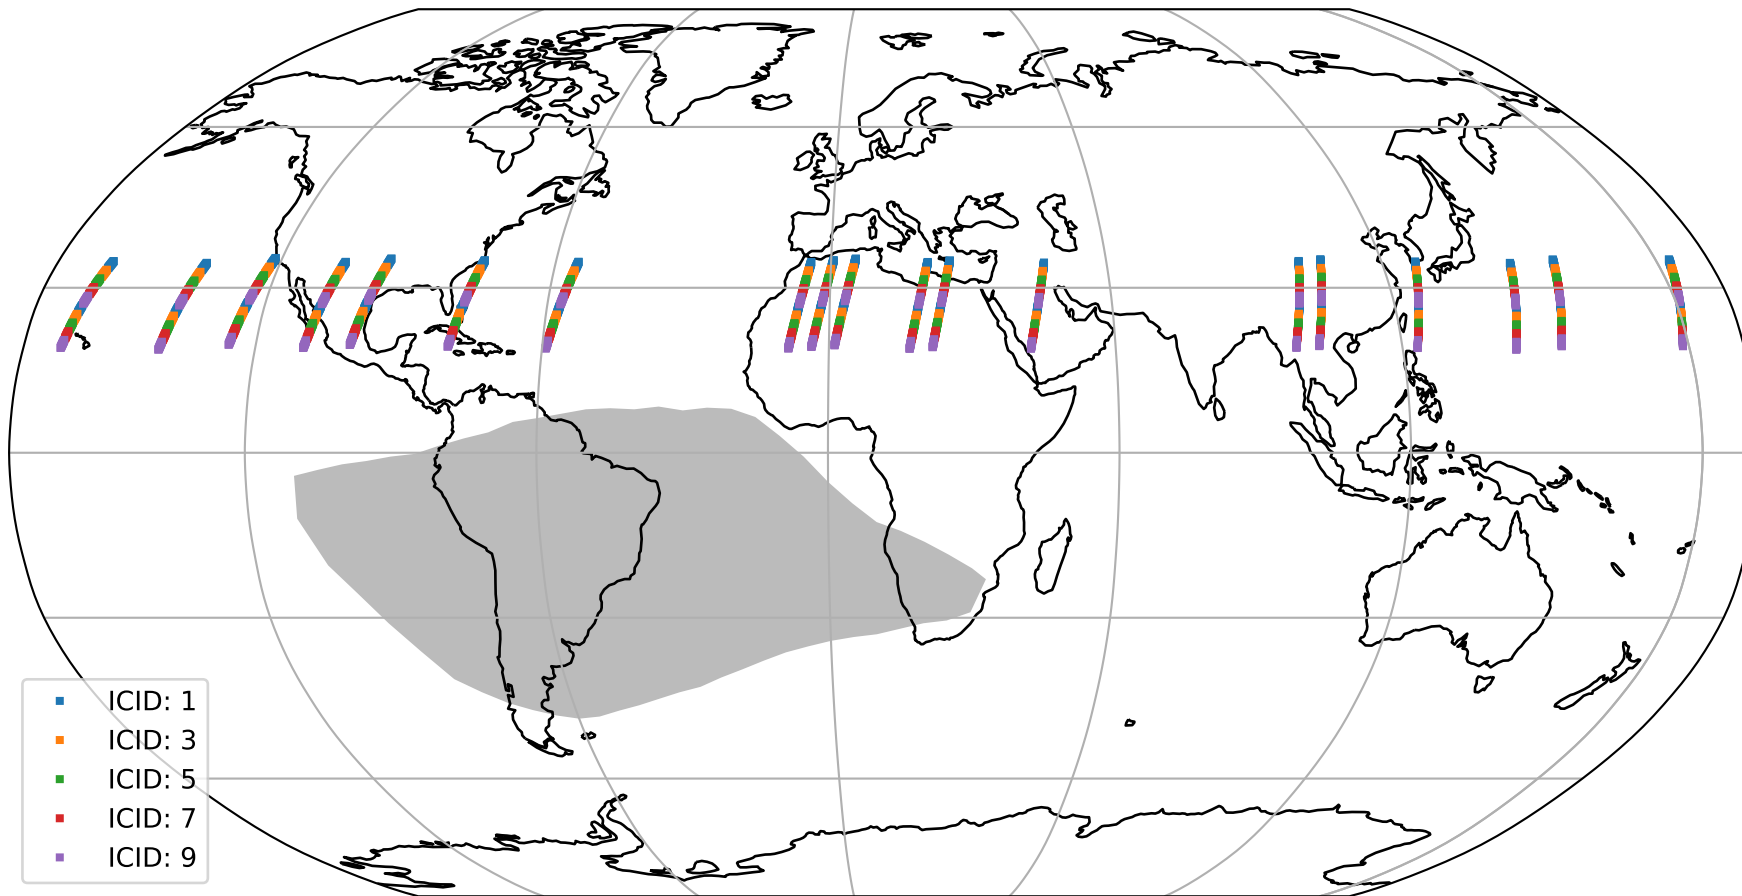

# Tropomi SWIR offset (official)

orbits : 19 in [5587, 5632]  
coverage : 2018-11-11 / 2018-11-14  
median : 30.391  $\mu\text{V}$   
spread : 18.5  $\mu\text{V}$   
created : 2023-08-21T14:19:24

# Tropomi SWIR offset (official)

value compared with SWIR offset CKD

orbits : 19 in [5587, 5632]  
coverage : 2018-11-11 / 2018-11-14  
median : -0.048615 mV  
spread : 0.33032 mV  
created : 2023-08-21T14:19:24

# Tropomi SWIR offset (official) ground-tracks of Sentinel-5P

orbits : 19 in [5587, 5632]  
coverage : 2018-11-11 / 2018-11-14  
created : 2023-08-21T14:19:24

# Tropomi SWIR offset (official)

orbits : [2827, 5632]  
coverage : 2018-04-30 / 2018-11-14  
created : 2023-08-21T14:19:24