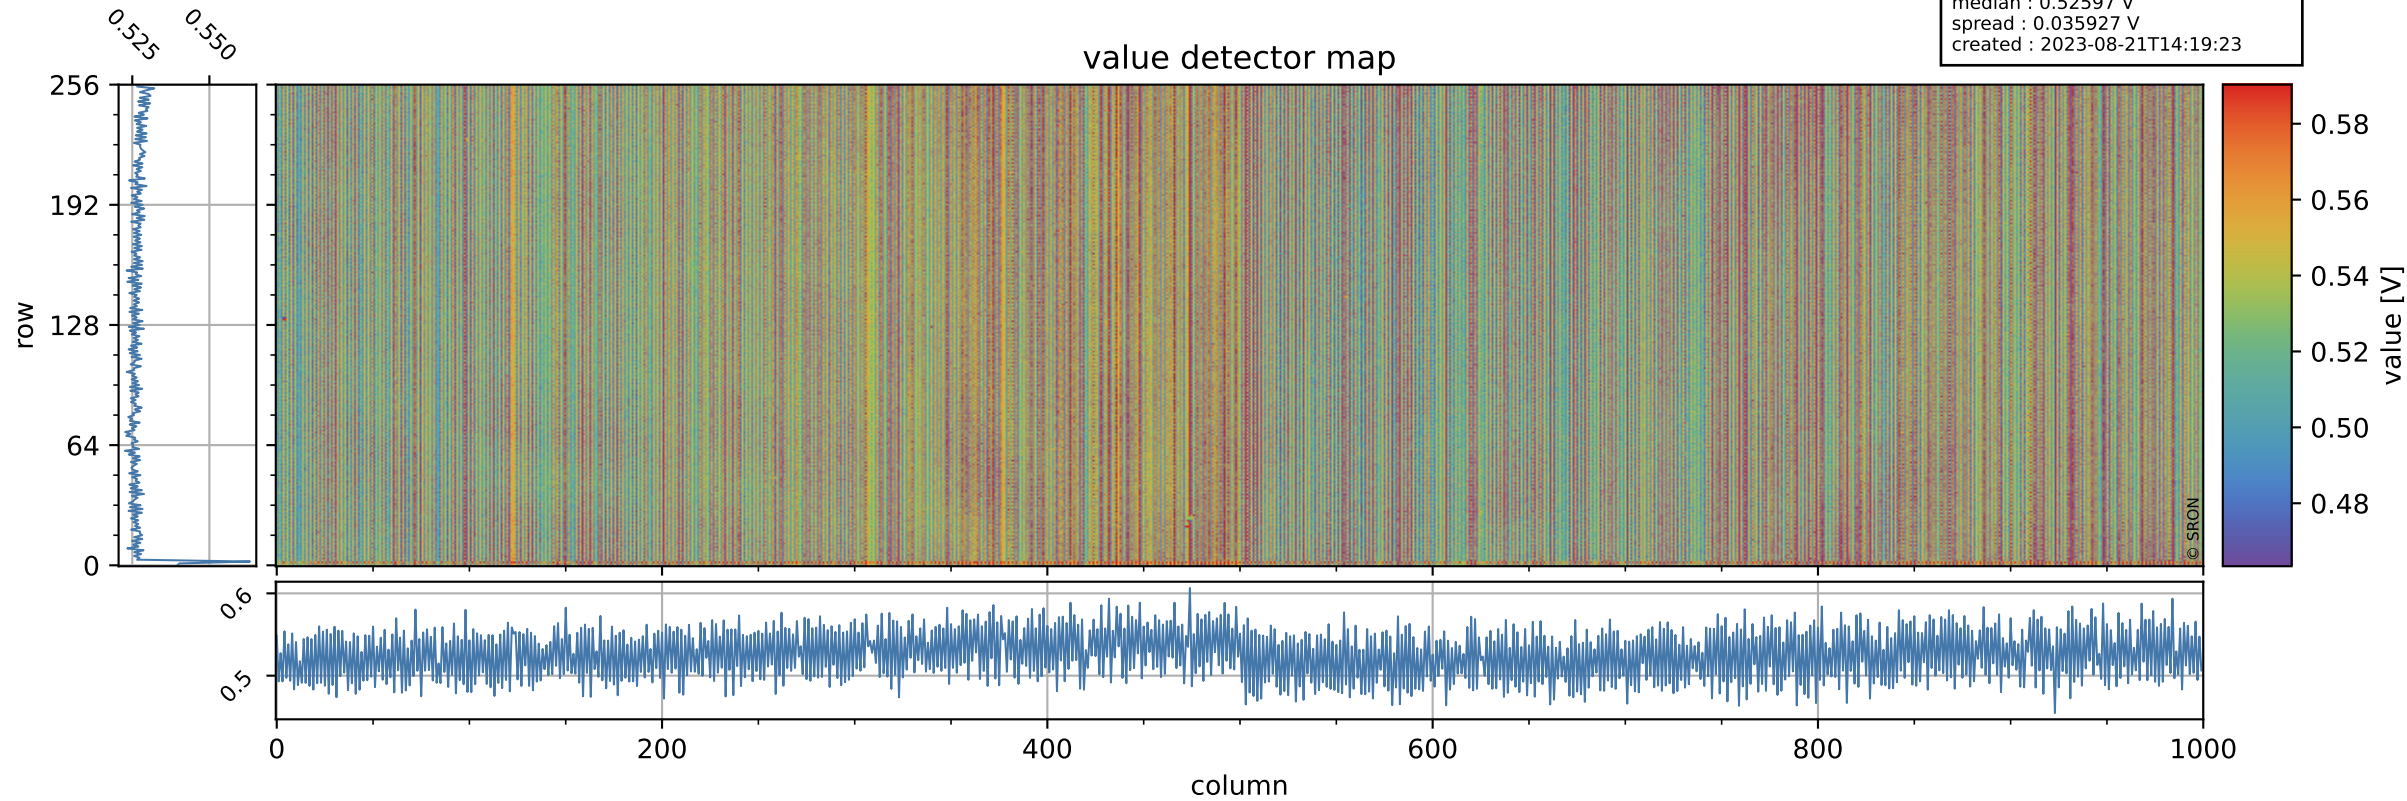

# Tropomi SWIR offset (official)

orbits : 19 in [5587, 5632]  
coverage : 2018-11-11 / 2018-11-14  
median : 0.52597 V  
spread : 0.035927 V  
created : 2023-08-21T14:19:23

## value detector map

# Tropomi SWIR offset (official)

orbits : 19 in [5587, 5632]  
coverage : 2018-11-11 / 2018-11-14  
median : 30.391  $\mu\text{V}$   
spread : 18.5  $\mu\text{V}$   
created : 2023-08-21T14:19:24

# Tropomi SWIR offset (official) ground-tracks of Sentinel-5P

orbits : 19 in [5587, 5632]  
coverage : 2018-11-11 / 2018-11-14  
created : 2023-08-21T14:19:24