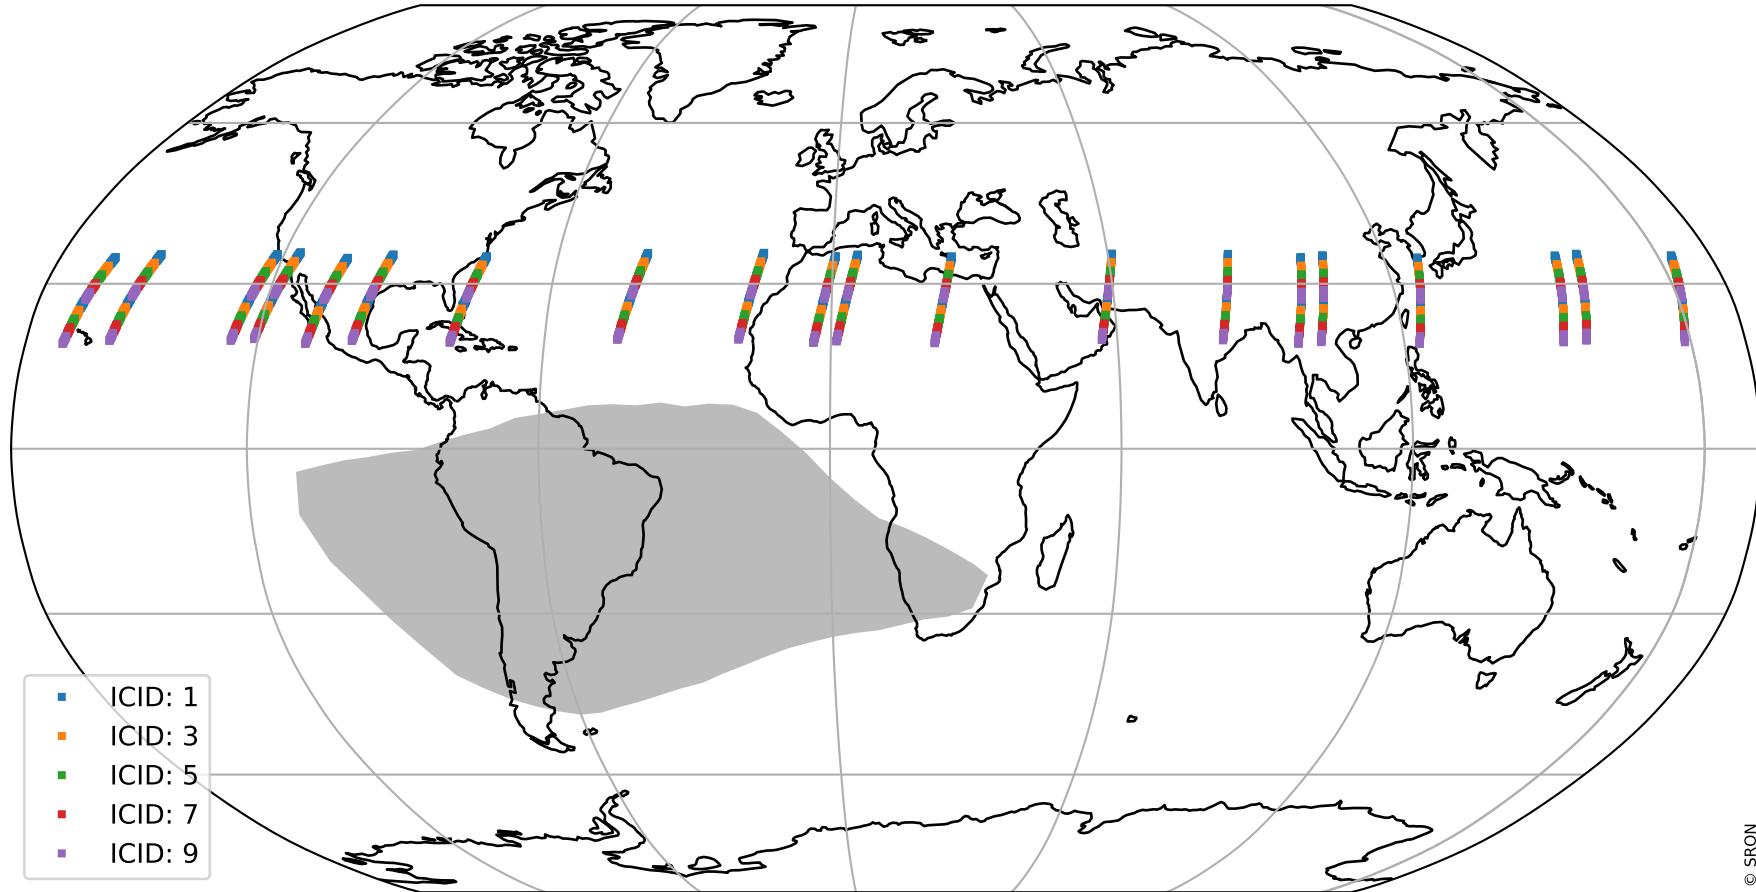

# Tropomi SWIR offset (official)

orbits : 20 in [5602, 5647]  
coverage : 2018-11-12 / 2018-11-15  
median : 29.543  $\mu\text{V}$   
spread : 17.983  $\mu\text{V}$   
created : 2023-08-21T14:19:25

# Tropomi SWIR offset (official)

orbits : 20 in [5602, 5647]  
coverage : 2018-11-12 / 2018-11-15  
median : -0.038521 mV  
spread : 0.3294 mV  
created : 2023-08-21T14:19:26

value compared with SWIR offset CKD

# Tropomi SWIR offset (official) ground-tracks of Sentinel-5P

orbits : 20 in [5602, 5647]  
coverage : 2018-11-12 / 2018-11-15  
created : 2023-08-21T14:19:26

# Tropomi SWIR offset (official)

orbits : [2827, 5647]  
coverage : 2018-04-30 / 2018-11-15  
created : 2023-08-21T14:19:26