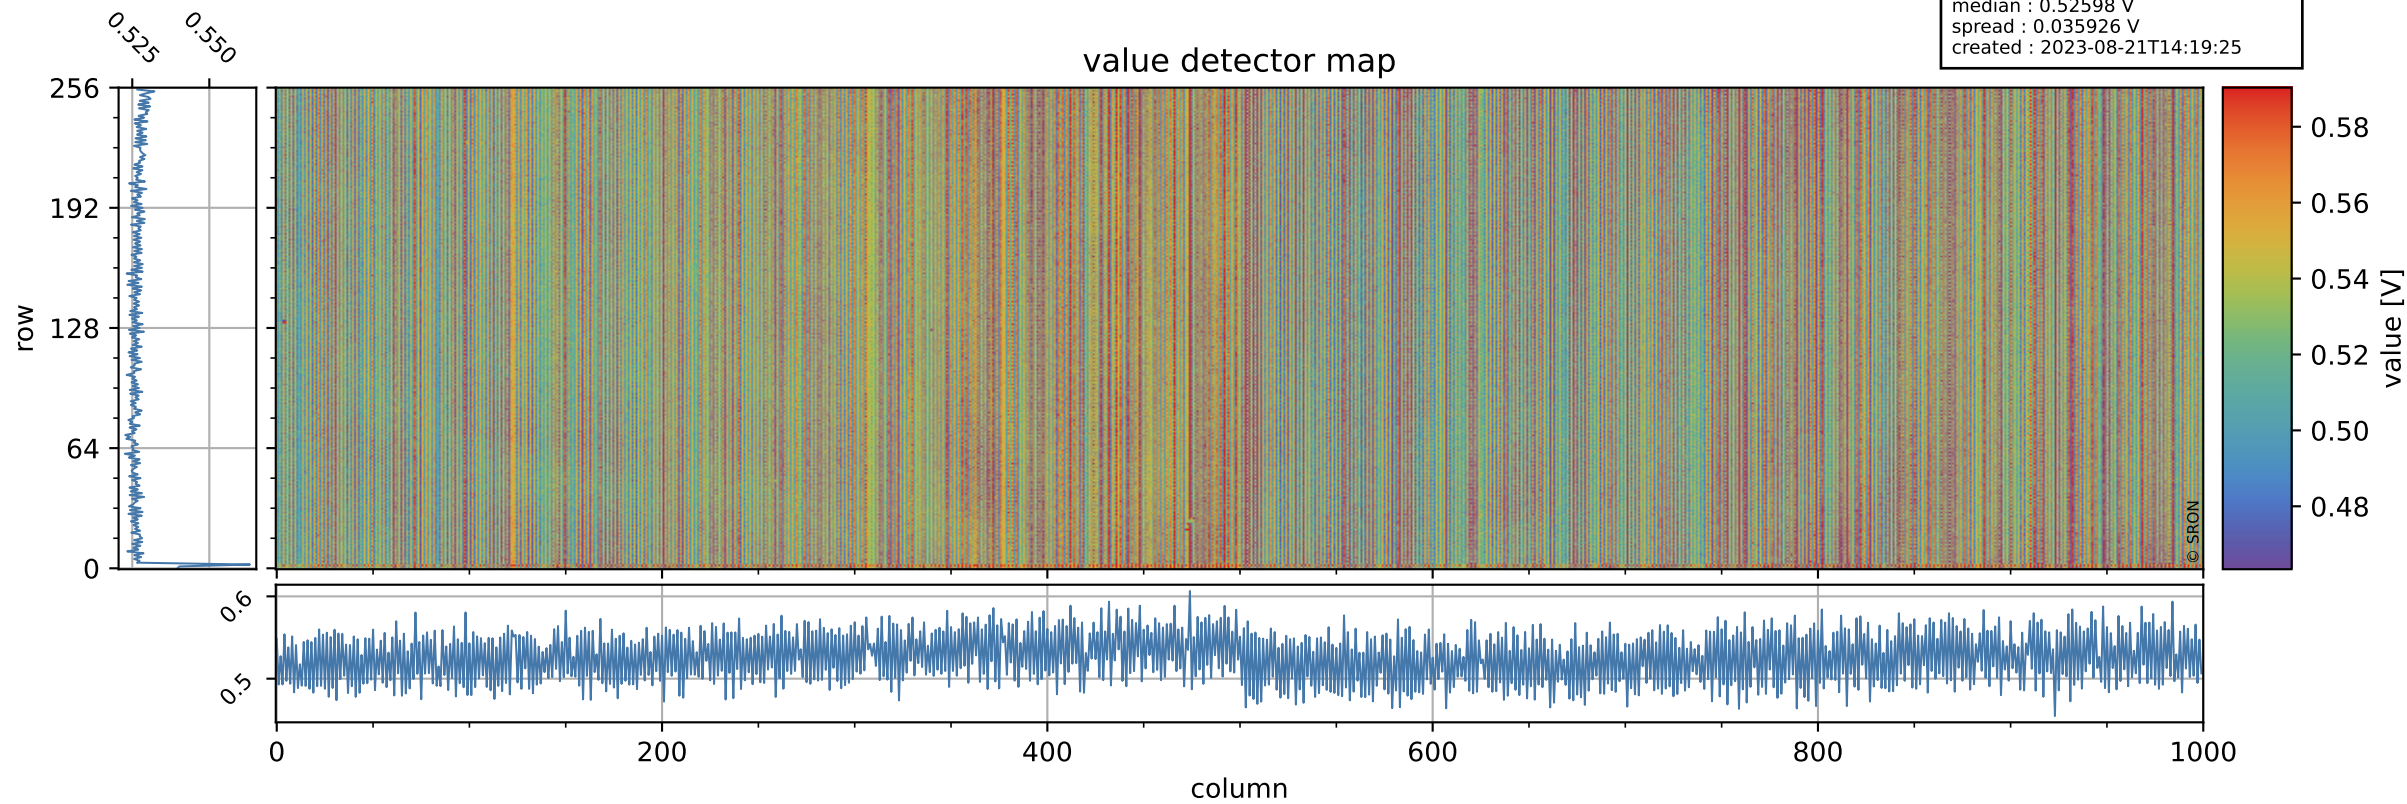

# Tropomi SWIR offset (official)

orbits : 20 in [5602, 5647]  
coverage : 2018-11-12 / 2018-11-15  
median : 0.52598 V  
spread : 0.035926 V  
created : 2023-08-21T14:19:25

## value detector map

# Tropomi SWIR offset (official)

orbits : 20 in [5602, 5647]  
coverage : 2018-11-12 / 2018-11-15  
median : 29.543  $\mu\text{V}$   
spread : 17.983  $\mu\text{V}$   
created : 2023-08-21T14:19:25

# Tropomi SWIR offset (official) ground-tracks of Sentinel-5P

orbits : 20 in [5602, 5647]  
coverage : 2018-11-12 / 2018-11-15  
created : 2023-08-21T14:19:26