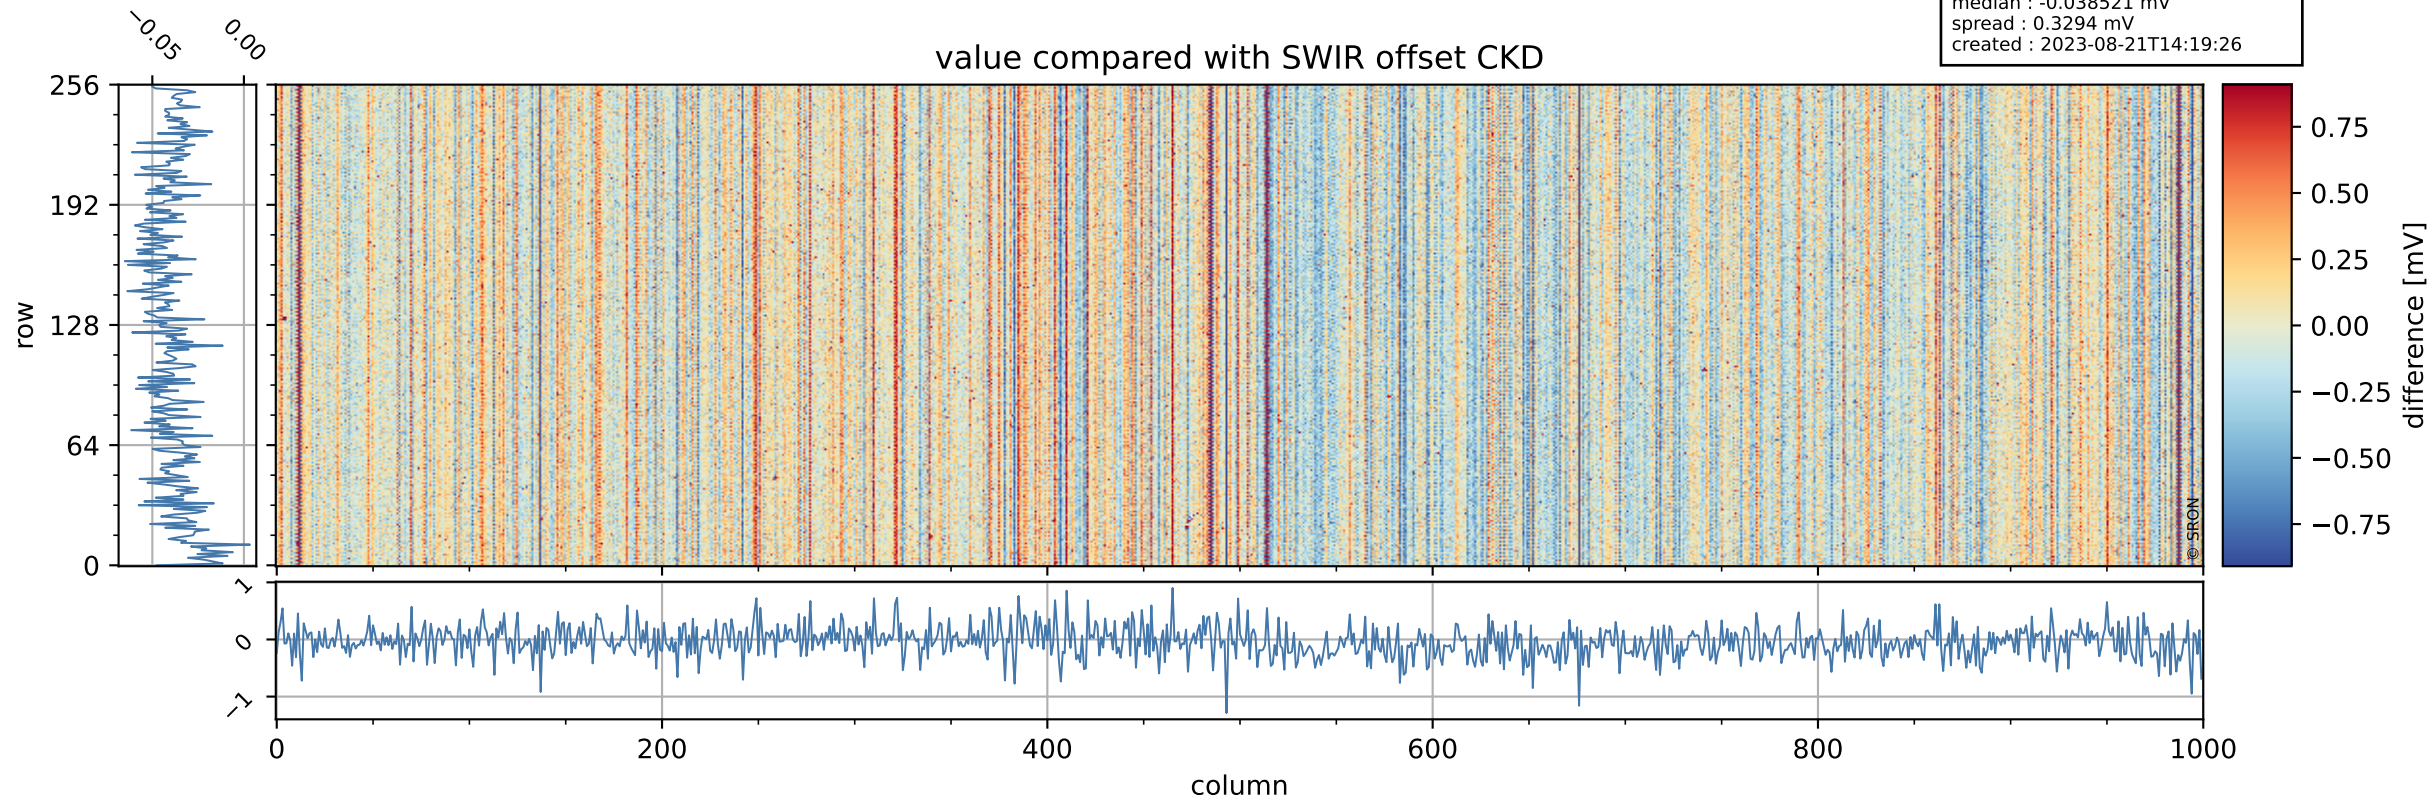

## value detector map

# Tropomi SWIR offset (official)

orbits : 20 in [5602, 5647]  
coverage : 2018-11-12 / 2018-11-15  
median : 29.543  $\mu\text{V}$   
spread : 17.983  $\mu\text{V}$   
created : 2023-08-21T14:19:25

# Tropomi SWIR offset (official)

orbits : 20 in [5602, 5647]  
coverage : 2018-11-12 / 2018-11-15  
median : -0.038521 mV  
spread : 0.3294 mV  
created : 2023-08-21T14:19:26

value compared with SWIR offset CKD

# Tropomi SWIR offset (official) ground-tracks of Sentinel-5P

orbits : 20 in [5602, 5647]  
coverage : 2018-11-12 / 2018-11-15  
created : 2023-08-21T14:19:26