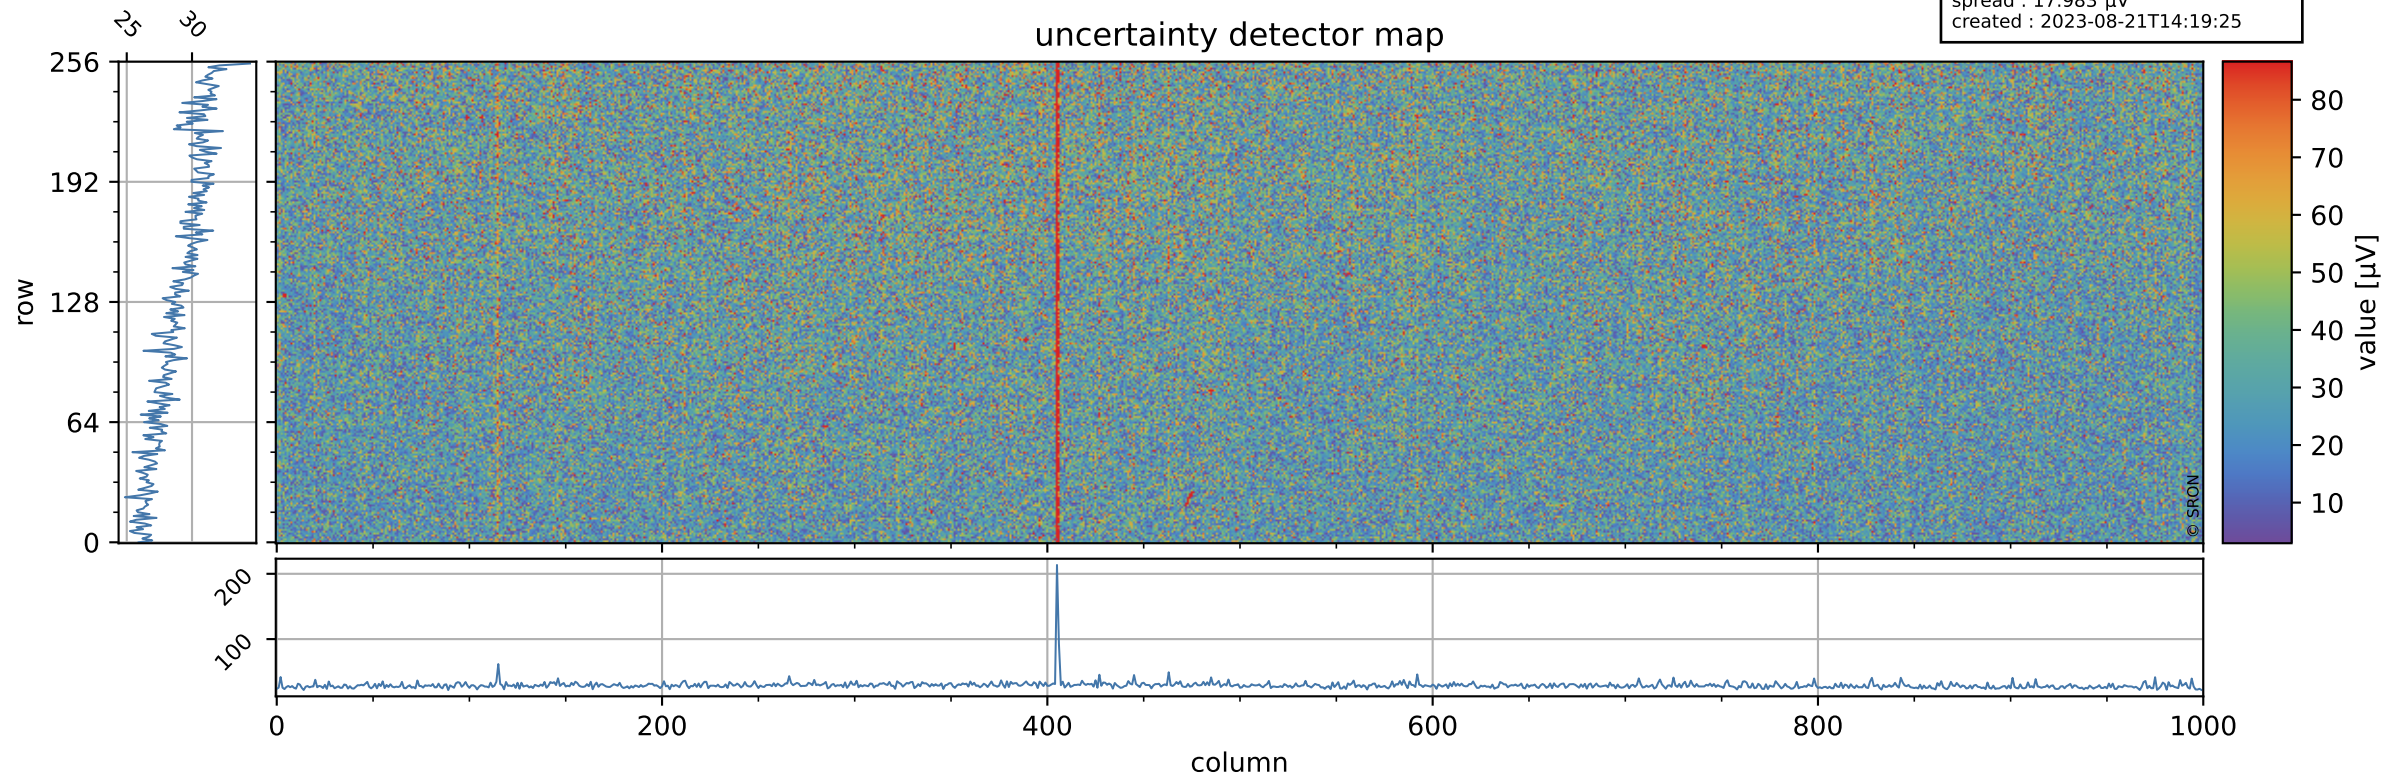

# Tropomi SWIR offset (official)

orbits : 20 in [5602, 5647]  
coverage : 2018-11-12 / 2018-11-15  
median : 0.52598 V  
spread : 0.035926 V  
created : 2023-08-21T14:19:25

## value detector map

# Tropomi SWIR offset (official)

orbits : 20 in [5602, 5647]  
coverage : 2018-11-12 / 2018-11-15  
median : 29.543  $\mu\text{V}$   
spread : 17.983  $\mu\text{V}$   
created : 2023-08-21T14:19:25

# Tropomi SWIR offset (official) ground-tracks of Sentinel-5P

orbits : 20 in [5602, 5647]  
coverage : 2018-11-12 / 2018-11-15  
created : 2023-08-21T14:19:26