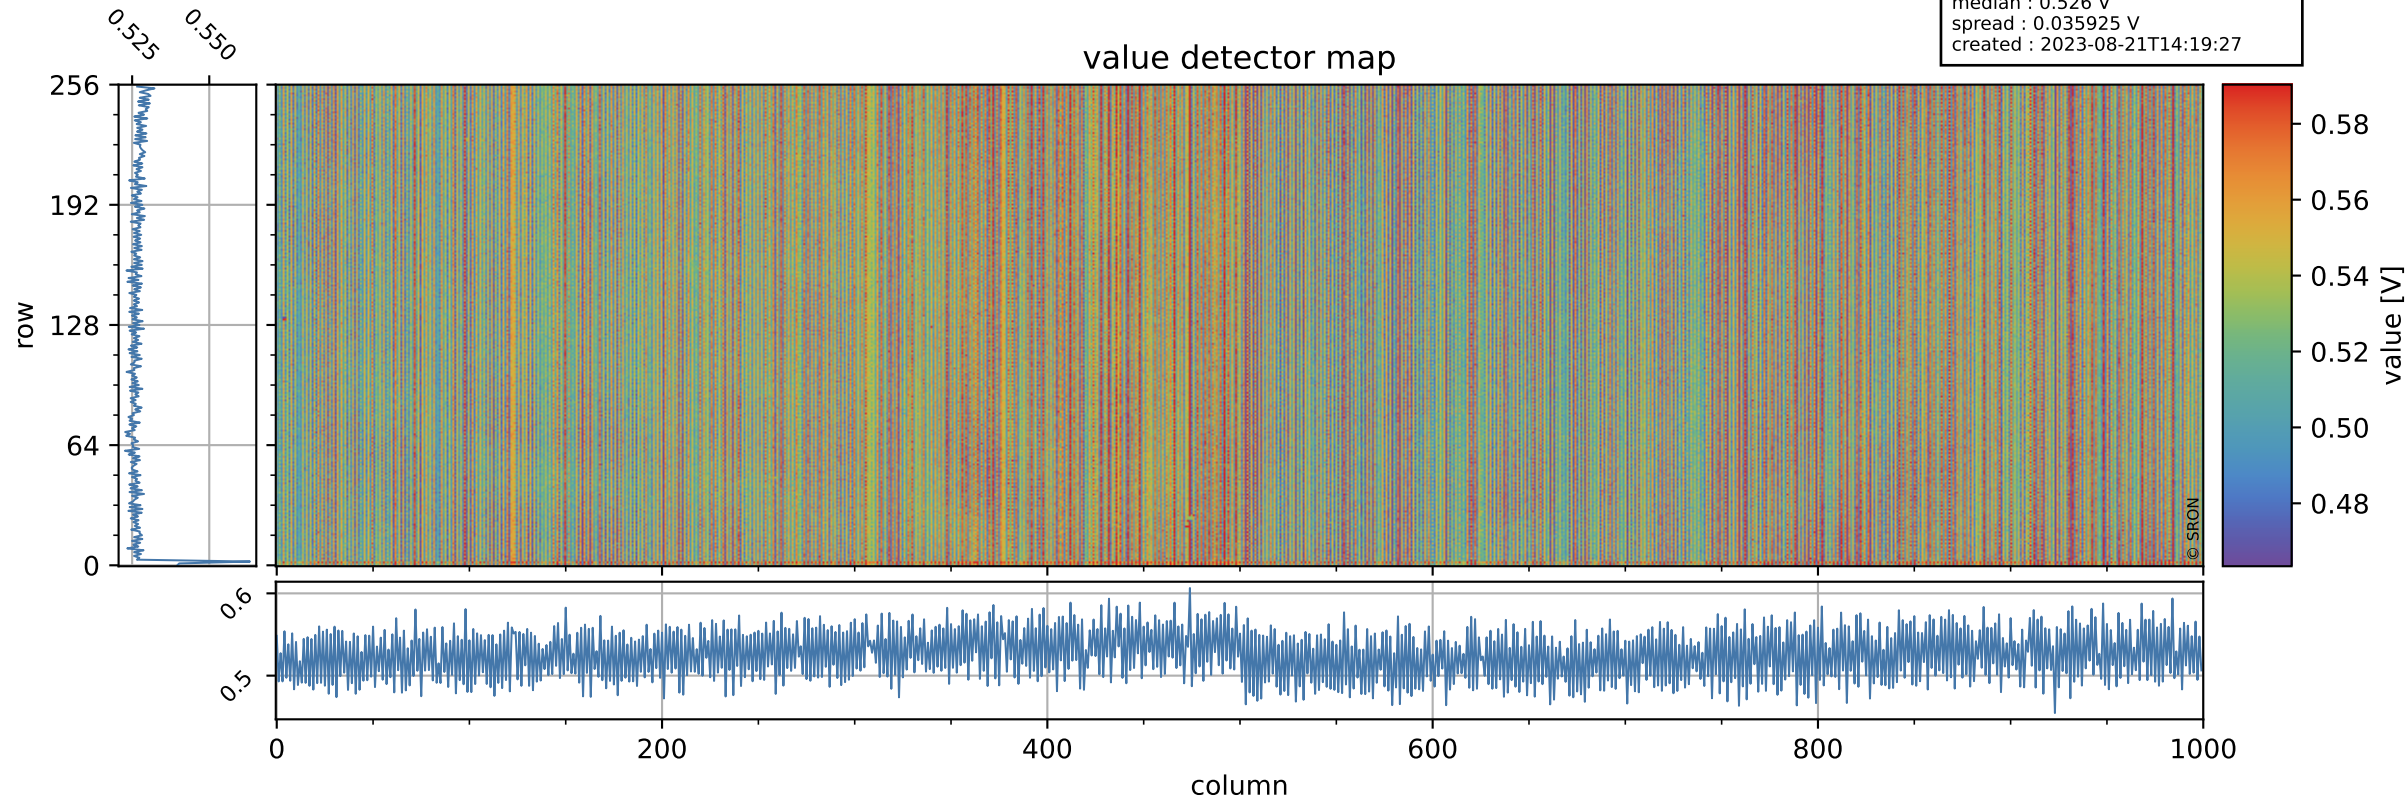

Tropomi SWIR offset (official)

orbits : 19 in [5617, 5662]
coverage : 2018-11-13 / 2018-11-16
median : 0.526 V
spread : 0.035925 V
created : 2023-08-21T14:19:27

value detector map

Tropomi SWIR offset (official)

orbits : 19 in [5617, 5662]
coverage : 2018-11-13 / 2018-11-16
median : 29.766 μV
spread : 17.964 μV
created : 2023-08-21T14:19:27

Tropomi SWIR offset (official)

orbits : 19 in [5617, 5662]
coverage : 2018-11-13 / 2018-11-16
median : -0.02278 mV
spread : 0.32745 mV
created : 2023-08-21T14:19:27

value compared with SWIR offset CKD

Tropomi SWIR offset (official) ground-tracks of Sentinel-5P

orbits : 19 in [5617, 5662]
coverage : 2018-11-13 / 2018-11-16
created : 2023-08-21T14:19:28

Tropomi SWIR offset (official)

orbits : [2827, 5662]
coverage : 2018-04-30 / 2018-11-16
created : 2023-08-21T14:19:28

trend of detector median & temperatures