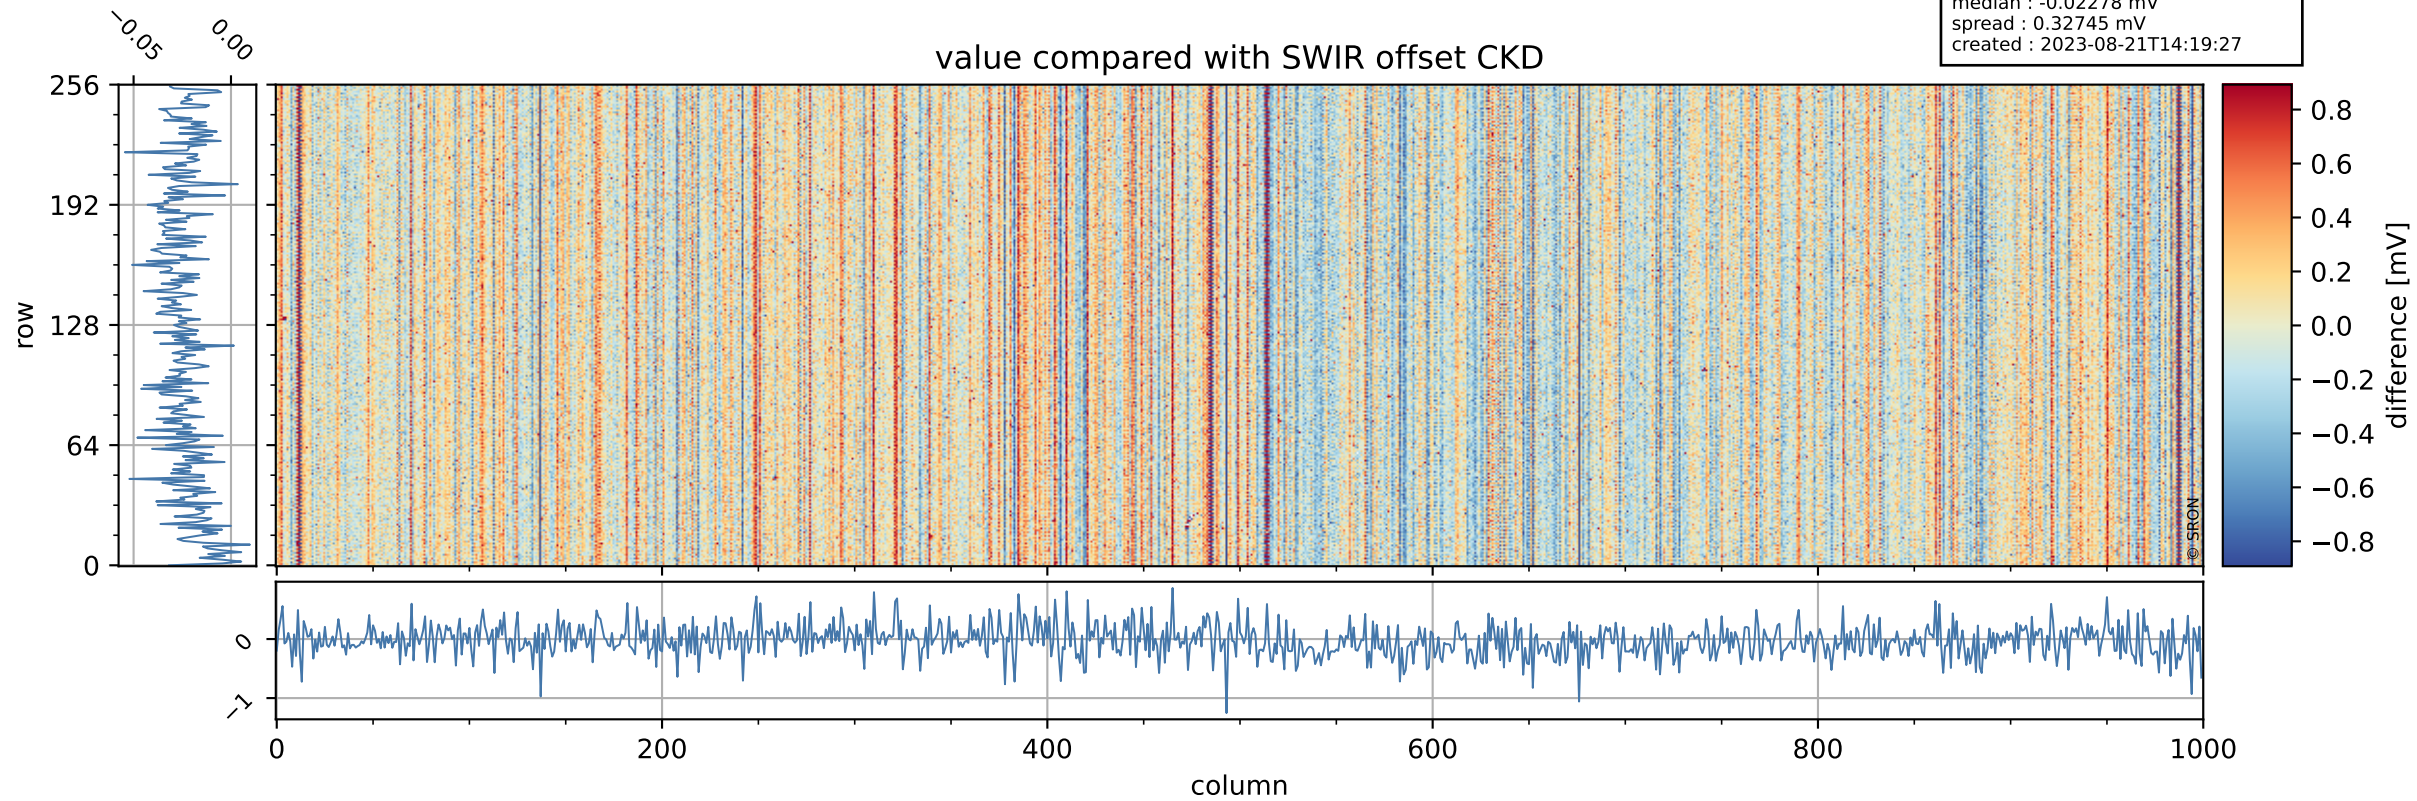

Tropomi SWIR offset (official)

orbits : 19 in [5617, 5662]
coverage : 2018-11-13 / 2018-11-16
median : 0.526 V
spread : 0.035925 V
created : 2023-08-21T14:19:27

value detector map

Tropomi SWIR offset (official)

orbits : 19 in [5617, 5662]
coverage : 2018-11-13 / 2018-11-16
median : 29.766 μV
spread : 17.964 μV
created : 2023-08-21T14:19:27

Tropomi SWIR offset (official)

orbits : 19 in [5617, 5662]
coverage : 2018-11-13 / 2018-11-16
median : -0.02278 mV
spread : 0.32745 mV
created : 2023-08-21T14:19:27

value compared with SWIR offset CKD

Tropomi SWIR offset (official) ground-tracks of Sentinel-5P

orbits : 19 in [5617, 5662]
coverage : 2018-11-13 / 2018-11-16
created : 2023-08-21T14:19:28

Tropomi SWIR offset (official)

orbits : [2827, 5662]
coverage : 2018-04-30 / 2018-11-16
created : 2023-08-21T14:19:28

trend of detector median & temperatures