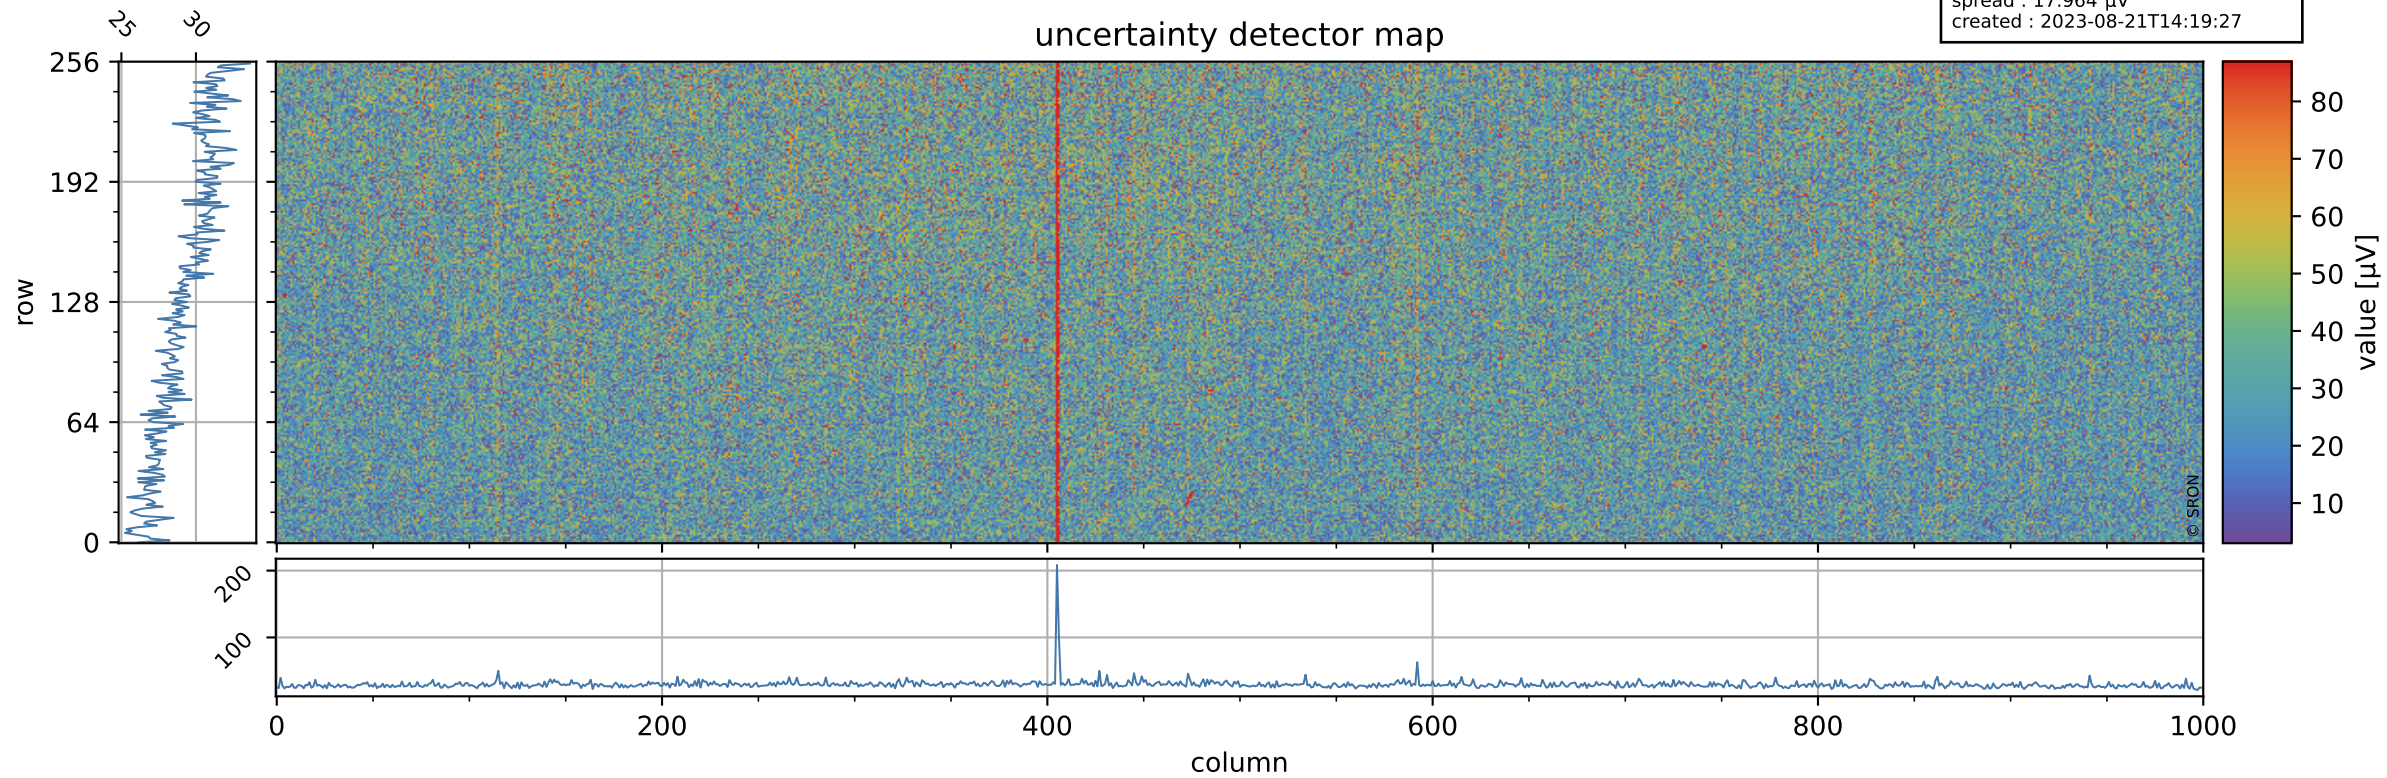

Tropomi SWIR offset (official)

orbits : 19 in [5617, 5662]
coverage : 2018-11-13 / 2018-11-16
median : 0.526 V
spread : 0.035925 V
created : 2023-08-21T14:19:27

value detector map

Tropomi SWIR offset (official)

orbits : 19 in [5617, 5662]
coverage : 2018-11-13 / 2018-11-16
median : 29.766 μV
spread : 17.964 μV
created : 2023-08-21T14:19:27

Tropomi SWIR offset (official)

orbits : 19 in [5617, 5662]
coverage : 2018-11-13 / 2018-11-16
median : -0.02278 mV
spread : 0.32745 mV
created : 2023-08-21T14:19:27

value compared with SWIR offset CKD

Tropomi SWIR offset (official) ground-tracks of Sentinel-5P

orbits : 19 in [5617, 5662]
coverage : 2018-11-13 / 2018-11-16
created : 2023-08-21T14:19:28

Tropomi SWIR offset (official)

orbits : [2827, 5662]
coverage : 2018-04-30 / 2018-11-16
created : 2023-08-21T14:19:28

trend of detector median & temperatures