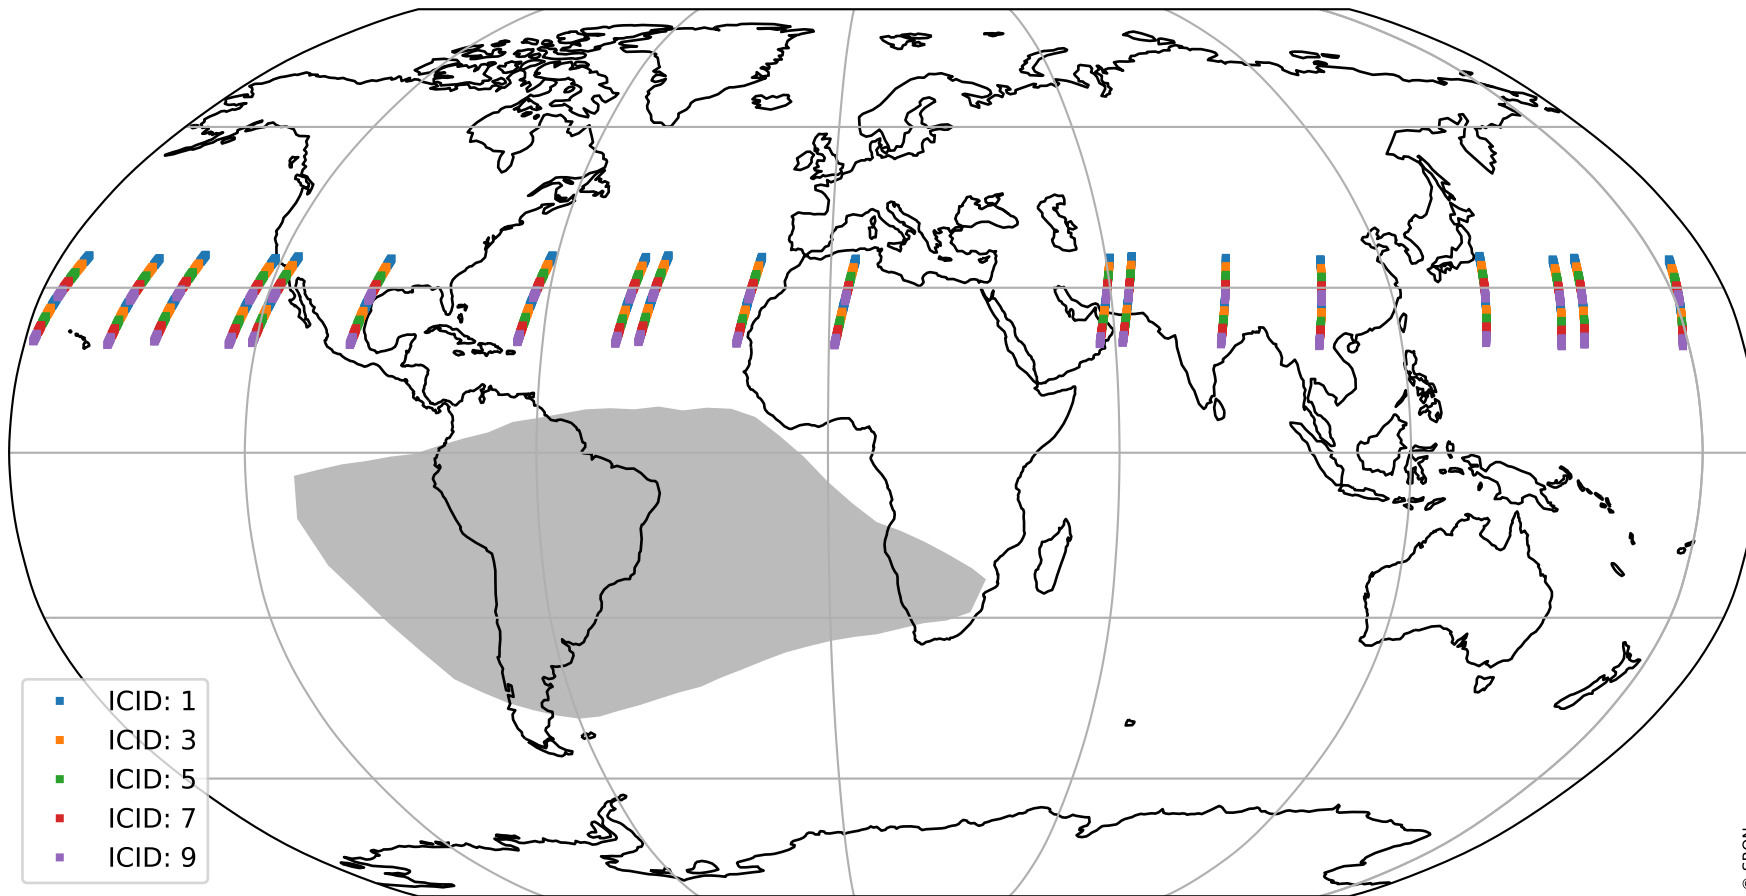

Tropomi SWIR offset (official)

orbits : 19 in [5617, 5662]
coverage : 2018-11-13 / 2018-11-16
median : 0.526 V
spread : 0.035925 V
created : 2023-08-21T14:19:27

value detector map

Tropomi SWIR offset (official)

orbits : 19 in [5617, 5662]
coverage : 2018-11-13 / 2018-11-16
median : 29.766 μV
spread : 17.964 μV
created : 2023-08-21T14:19:27

Tropomi SWIR offset (official)

orbits : 19 in [5617, 5662]
coverage : 2018-11-13 / 2018-11-16
median : -0.02278 mV
spread : 0.32745 mV
created : 2023-08-21T14:19:27

value compared with SWIR offset CKD

Tropomi SWIR offset (official) ground-tracks of Sentinel-5P

orbits : 19 in [5617, 5662]
coverage : 2018-11-13 / 2018-11-16
created : 2023-08-21T14:19:28

Tropomi SWIR offset (official)

orbits : [2827, 5662]
coverage : 2018-04-30 / 2018-11-16
created : 2023-08-21T14:19:28

trend of detector median & temperatures