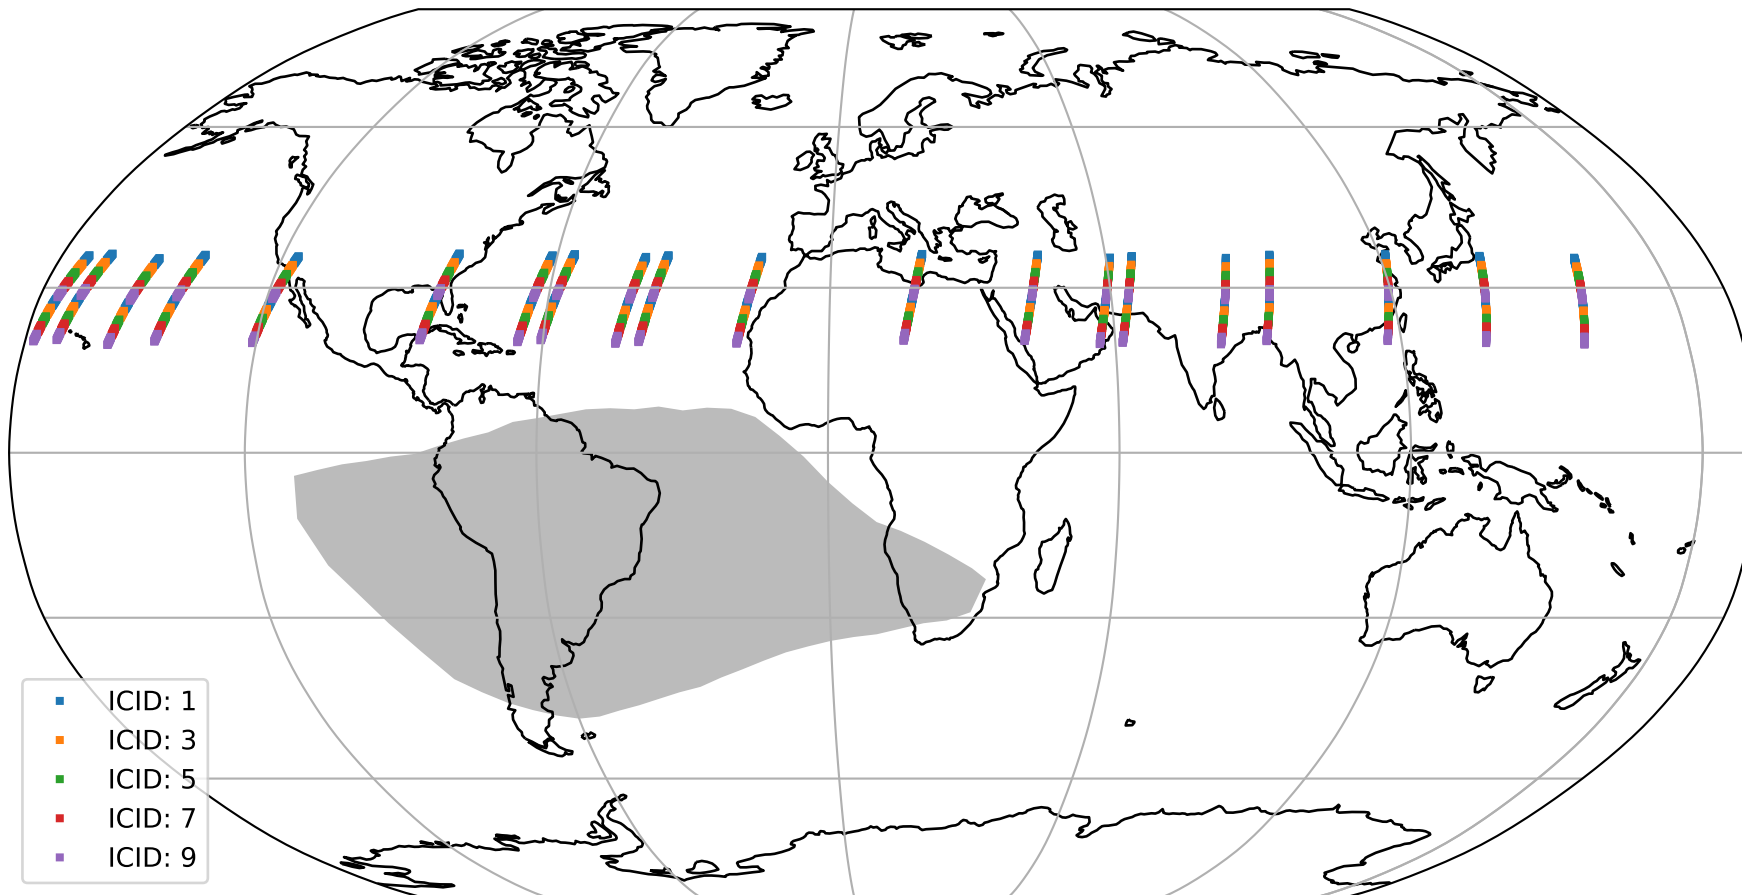

# Tropomi SWIR offset (official)

orbits : 20 in [5632, 5677]  
coverage : 2018-11-14 / 2018-11-17  
median : 29.503  $\mu\text{V}$   
spread : 17.987  $\mu\text{V}$   
created : 2023-08-21T14:19:29

# Tropomi SWIR offset (official)

orbits : 20 in [5632, 5677]  
coverage : 2018-11-14 / 2018-11-17  
median : -0.02931 mV  
spread : 0.32887 mV  
created : 2023-08-21T14:19:29

value compared with SWIR offset CKD

# Tropomi SWIR offset (official) ground-tracks of Sentinel-5P

orbits : 20 in [5632, 5677]  
coverage : 2018-11-14 / 2018-11-17  
created : 2023-08-21T14:19:29

# Tropomi SWIR offset (official)

orbits : [2827, 5677]  
coverage : 2018-04-30 / 2018-11-17  
created : 2023-08-21T14:19:30