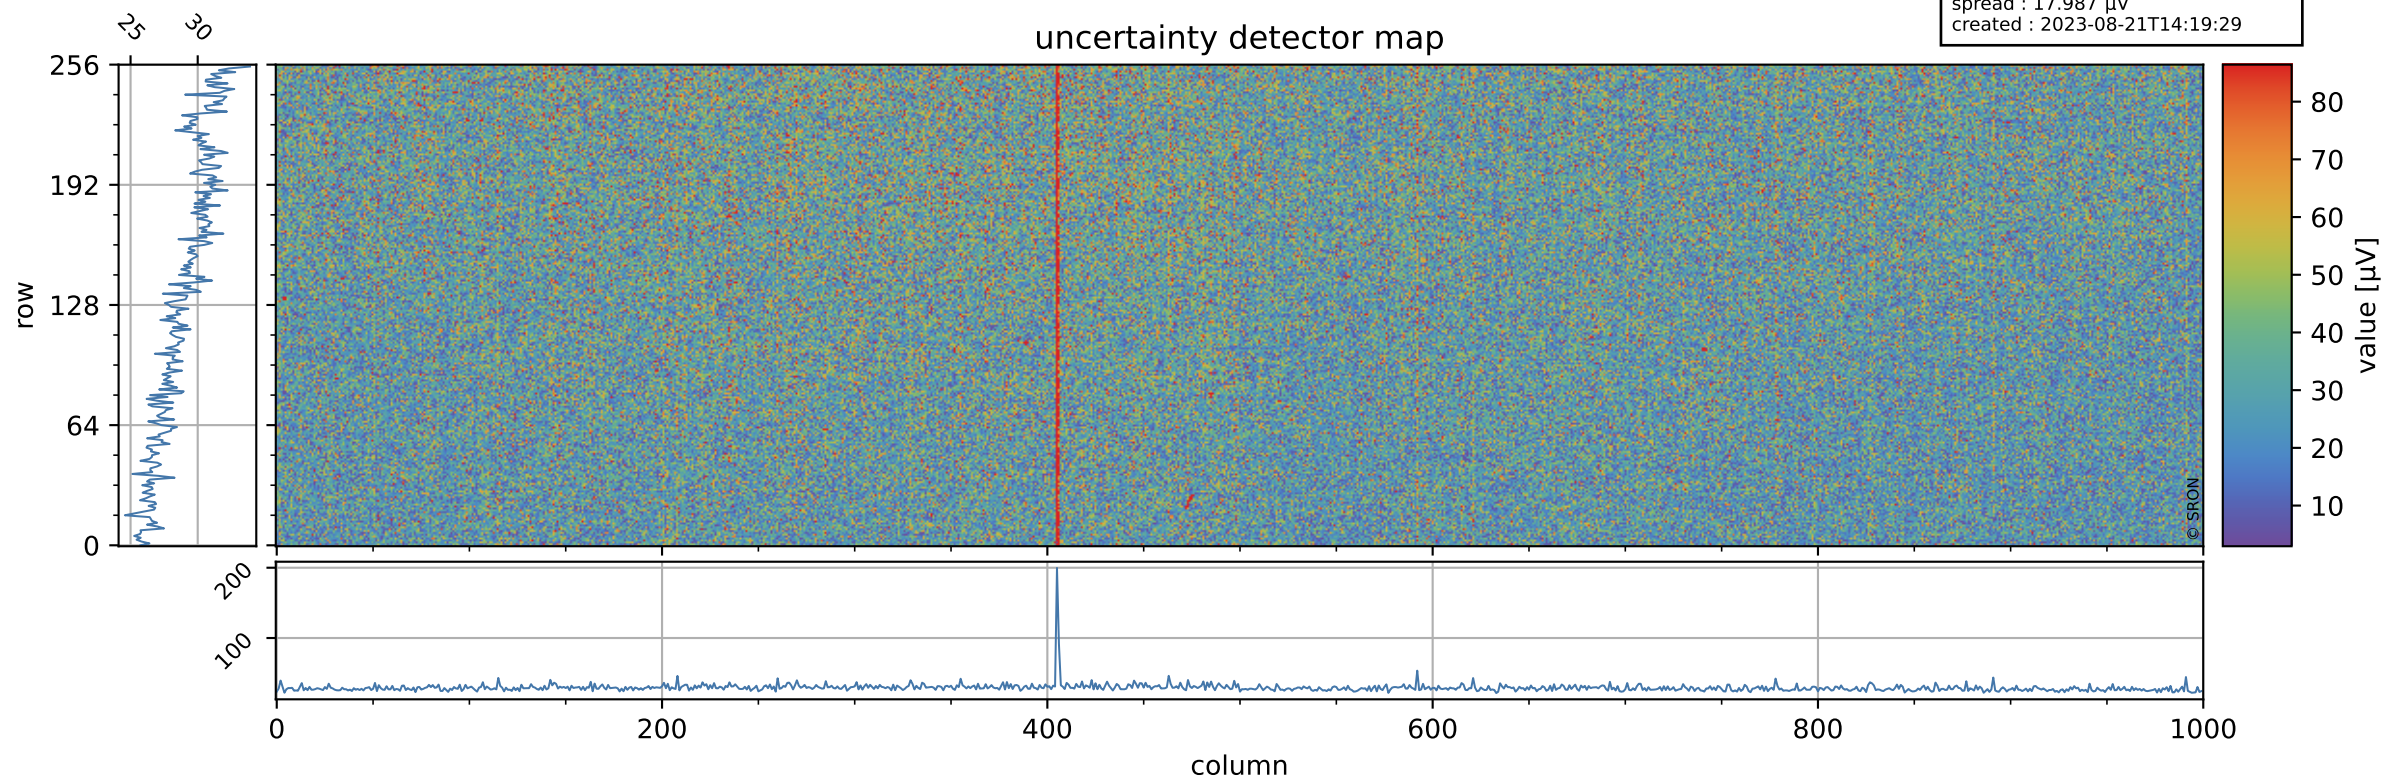

# Tropomi SWIR offset (official)

orbits : 20 in [5632, 5677]  
coverage : 2018-11-14 / 2018-11-17  
median : 0.52599 V  
spread : 0.035926 V  
created : 2023-08-21T14:19:29

## value detector map

# Tropomi SWIR offset (official)

orbits : 20 in [5632, 5677]  
coverage : 2018-11-14 / 2018-11-17  
median : 29.503  $\mu\text{V}$   
spread : 17.987  $\mu\text{V}$   
created : 2023-08-21T14:19:29

# Tropomi SWIR offset (official) ground-tracks of Sentinel-5P

orbits : 20 in [5632, 5677]  
coverage : 2018-11-14 / 2018-11-17  
created : 2023-08-21T14:19:29