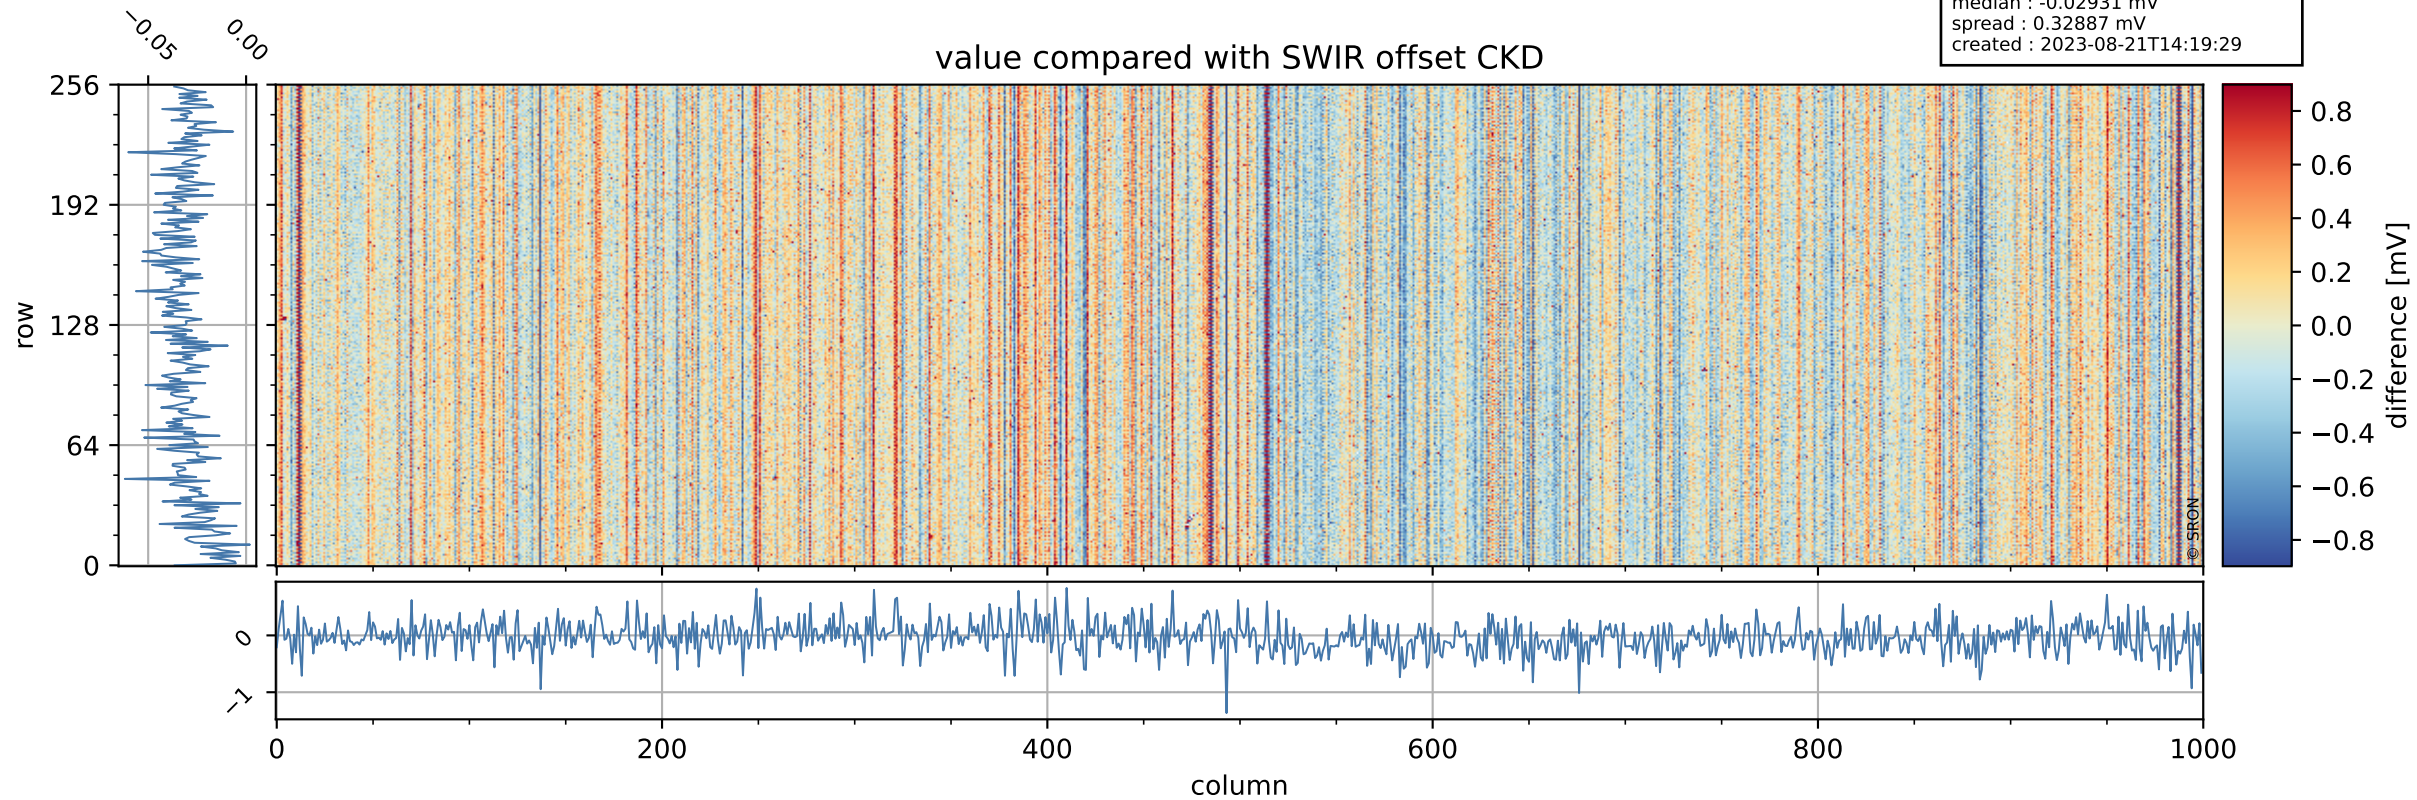

## value detector map

# Tropomi SWIR offset (official)

orbits : 20 in [5632, 5677]  
coverage : 2018-11-14 / 2018-11-17  
median : 29.503  $\mu\text{V}$   
spread : 17.987  $\mu\text{V}$   
created : 2023-08-21T14:19:29

# Tropomi SWIR offset (official)

orbits : 20 in [5632, 5677]  
coverage : 2018-11-14 / 2018-11-17  
median : -0.02931 mV  
spread : 0.32887 mV  
created : 2023-08-21T14:19:29

value compared with SWIR offset CKD

# Tropomi SWIR offset (official) ground-tracks of Sentinel-5P

orbits : 20 in [5632, 5677]  
coverage : 2018-11-14 / 2018-11-17  
created : 2023-08-21T14:19:29