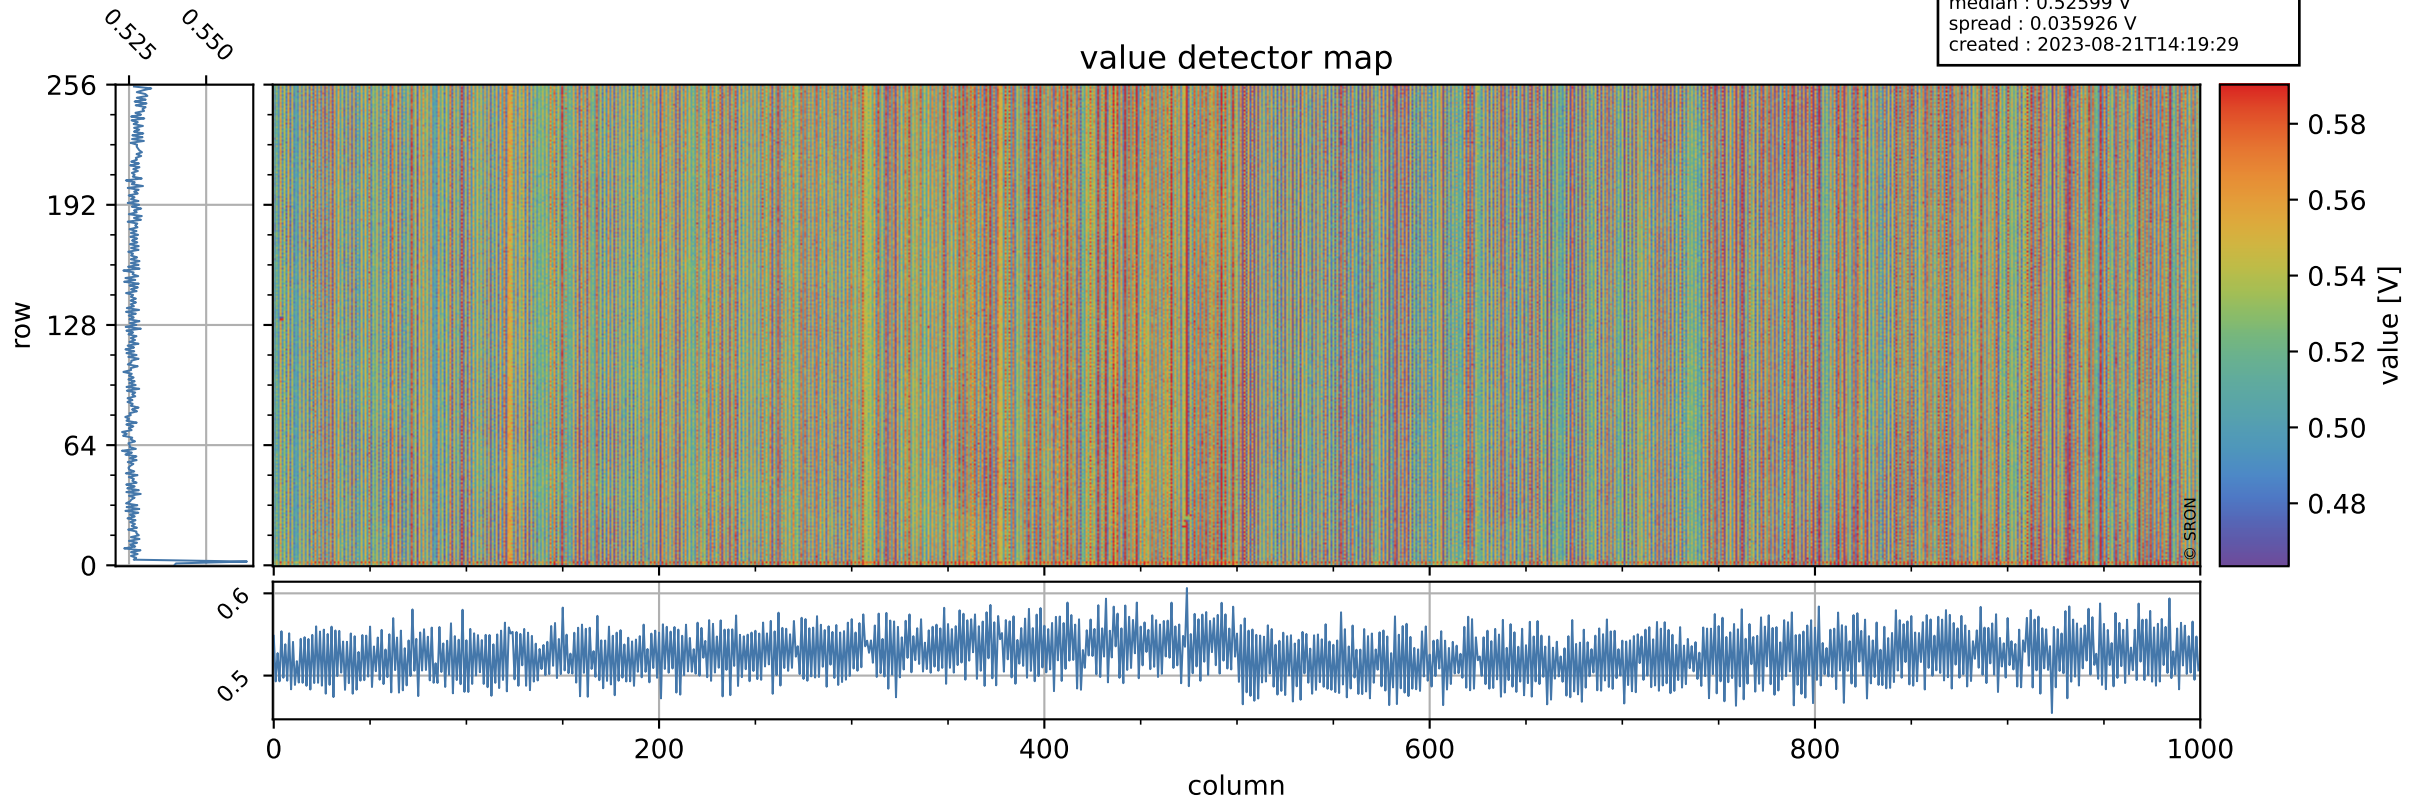

# Tropomi SWIR offset (official)

orbits : 20 in [5632, 5677]  
coverage : 2018-11-14 / 2018-11-17  
median : 0.52599 V  
spread : 0.035926 V  
created : 2023-08-21T14:19:29

## value detector map

# Tropomi SWIR offset (official)

orbits : 20 in [5632, 5677]  
coverage : 2018-11-14 / 2018-11-17  
median : 29.503  $\mu\text{V}$   
spread : 17.987  $\mu\text{V}$   
created : 2023-08-21T14:19:29

# Tropomi SWIR offset (official) ground-tracks of Sentinel-5P

orbits : 20 in [5632, 5677]  
coverage : 2018-11-14 / 2018-11-17  
created : 2023-08-21T14:19:29