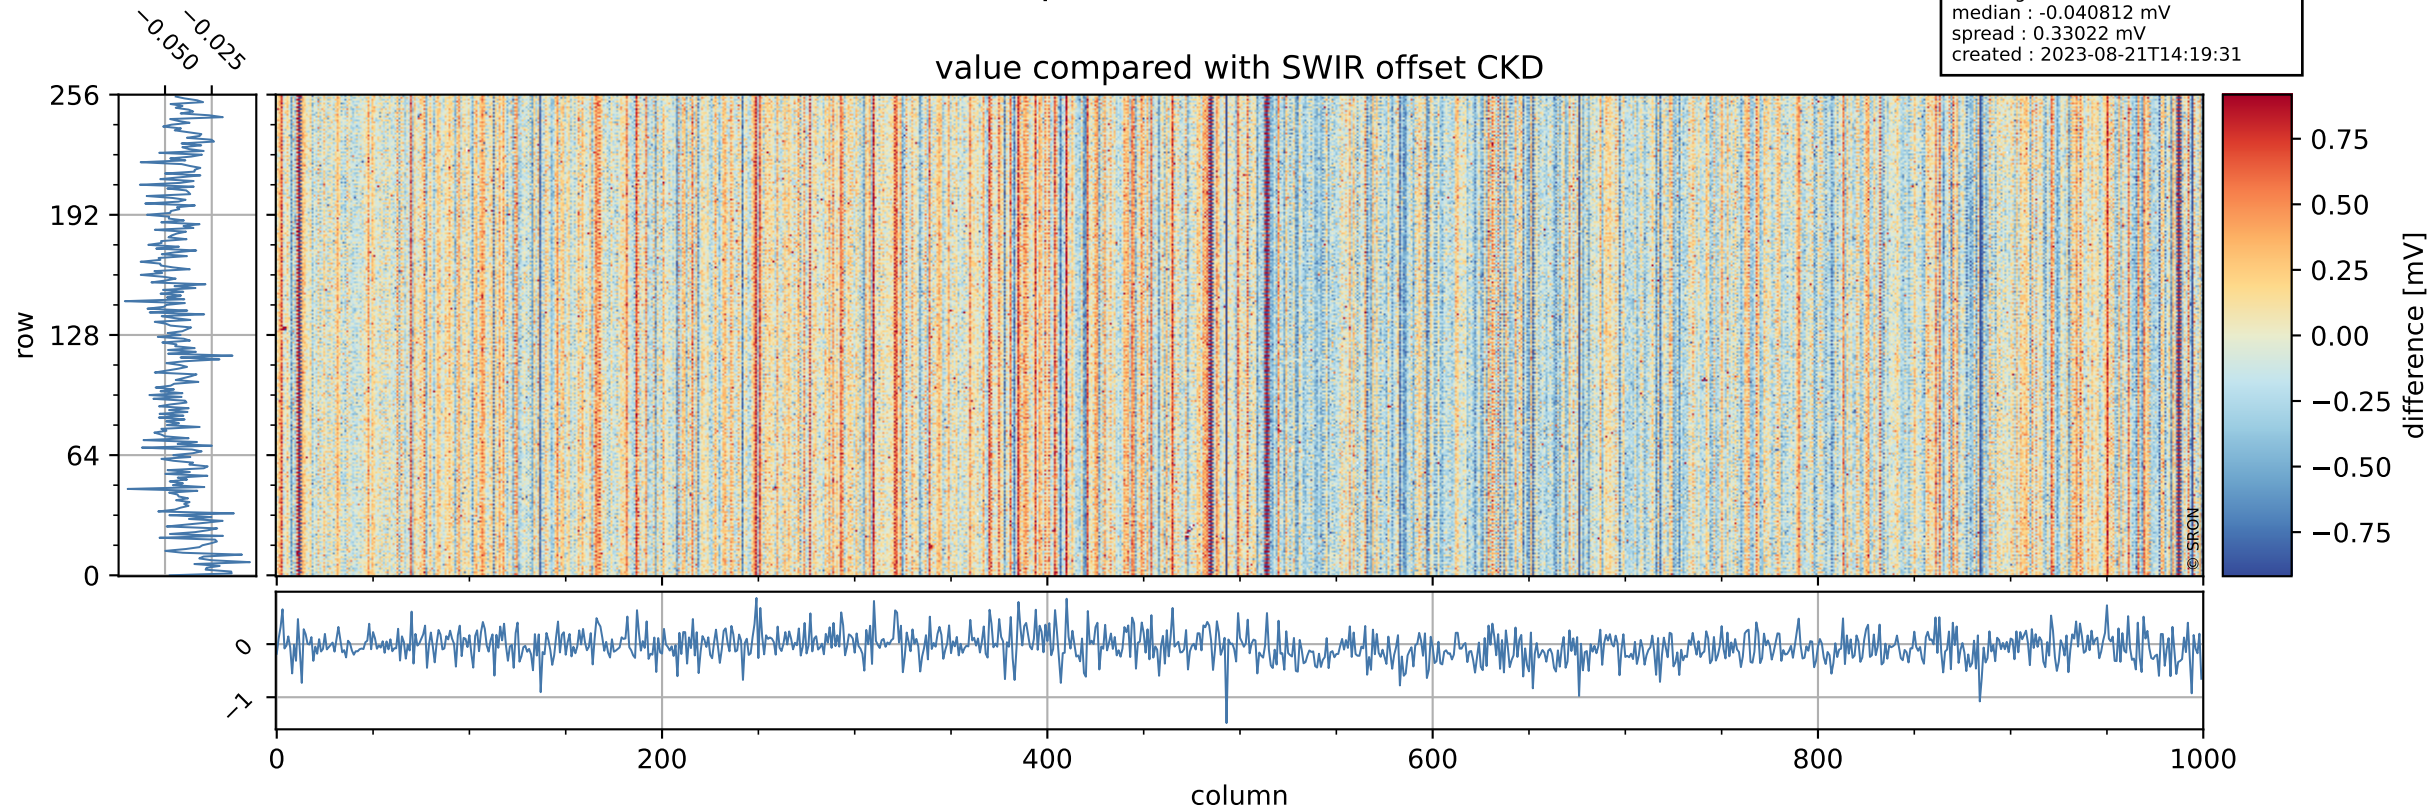

Tropomi SWIR offset (official)

orbits : 19 in [5647, 5692]
coverage : 2018-11-15 / 2018-11-18
median : 0.52598 V
spread : 0.035927 V
created : 2023-08-21T14:19:30

value detector map

Tropomi SWIR offset (official)

orbits : 19 in [5647, 5692]
coverage : 2018-11-15 / 2018-11-18
median : 30.127 μV
spread : 18.277 μV
created : 2023-08-21T14:19:31

Tropomi SWIR offset (official)

orbits : 19 in [5647, 5692]
coverage : 2018-11-15 / 2018-11-18
median : -0.040812 mV
spread : 0.33022 mV
created : 2023-08-21T14:19:31

value compared with SWIR offset CKD

Tropomi SWIR offset (official) ground-tracks of Sentinel-5P

orbits : 19 in [5647, 5692]
coverage : 2018-11-15 / 2018-11-18
created : 2023-08-21T14:19:31

Tropomi SWIR offset (official)

orbits : [2827, 5692]
coverage : 2018-04-30 / 2018-11-18
created : 2023-08-21T14:19:31

trend of detector median & temperatures