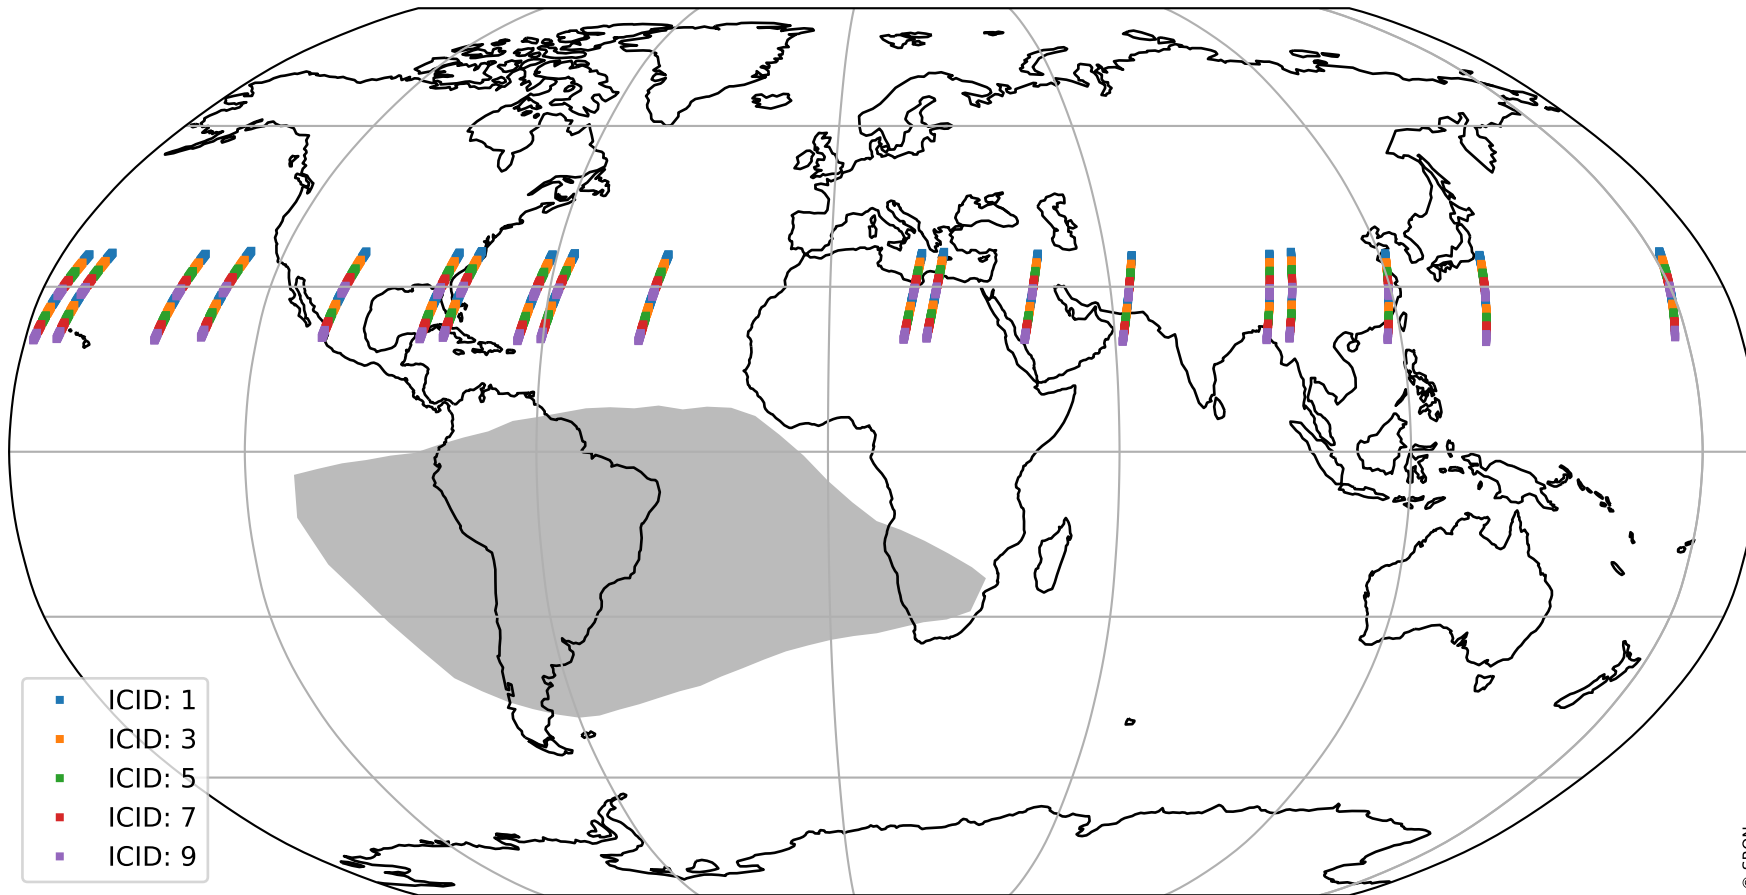

Tropomi SWIR offset (official)

orbits : 19 in [5647, 5692]
coverage : 2018-11-15 / 2018-11-18
median : 0.52598 V
spread : 0.035927 V
created : 2023-08-21T14:19:30

value detector map

Tropomi SWIR offset (official)

orbits : 19 in [5647, 5692]
coverage : 2018-11-15 / 2018-11-18
median : 30.127 μV
spread : 18.277 μV
created : 2023-08-21T14:19:31

Tropomi SWIR offset (official)

orbits : 19 in [5647, 5692]
coverage : 2018-11-15 / 2018-11-18
median : -0.040812 mV
spread : 0.33022 mV
created : 2023-08-21T14:19:31

value compared with SWIR offset CKD

Tropomi SWIR offset (official) ground-tracks of Sentinel-5P

orbits : 19 in [5647, 5692]
coverage : 2018-11-15 / 2018-11-18
created : 2023-08-21T14:19:31

Tropomi SWIR offset (official)

orbits : [2827, 5692]
coverage : 2018-04-30 / 2018-11-18
created : 2023-08-21T14:19:31

trend of detector median & temperatures