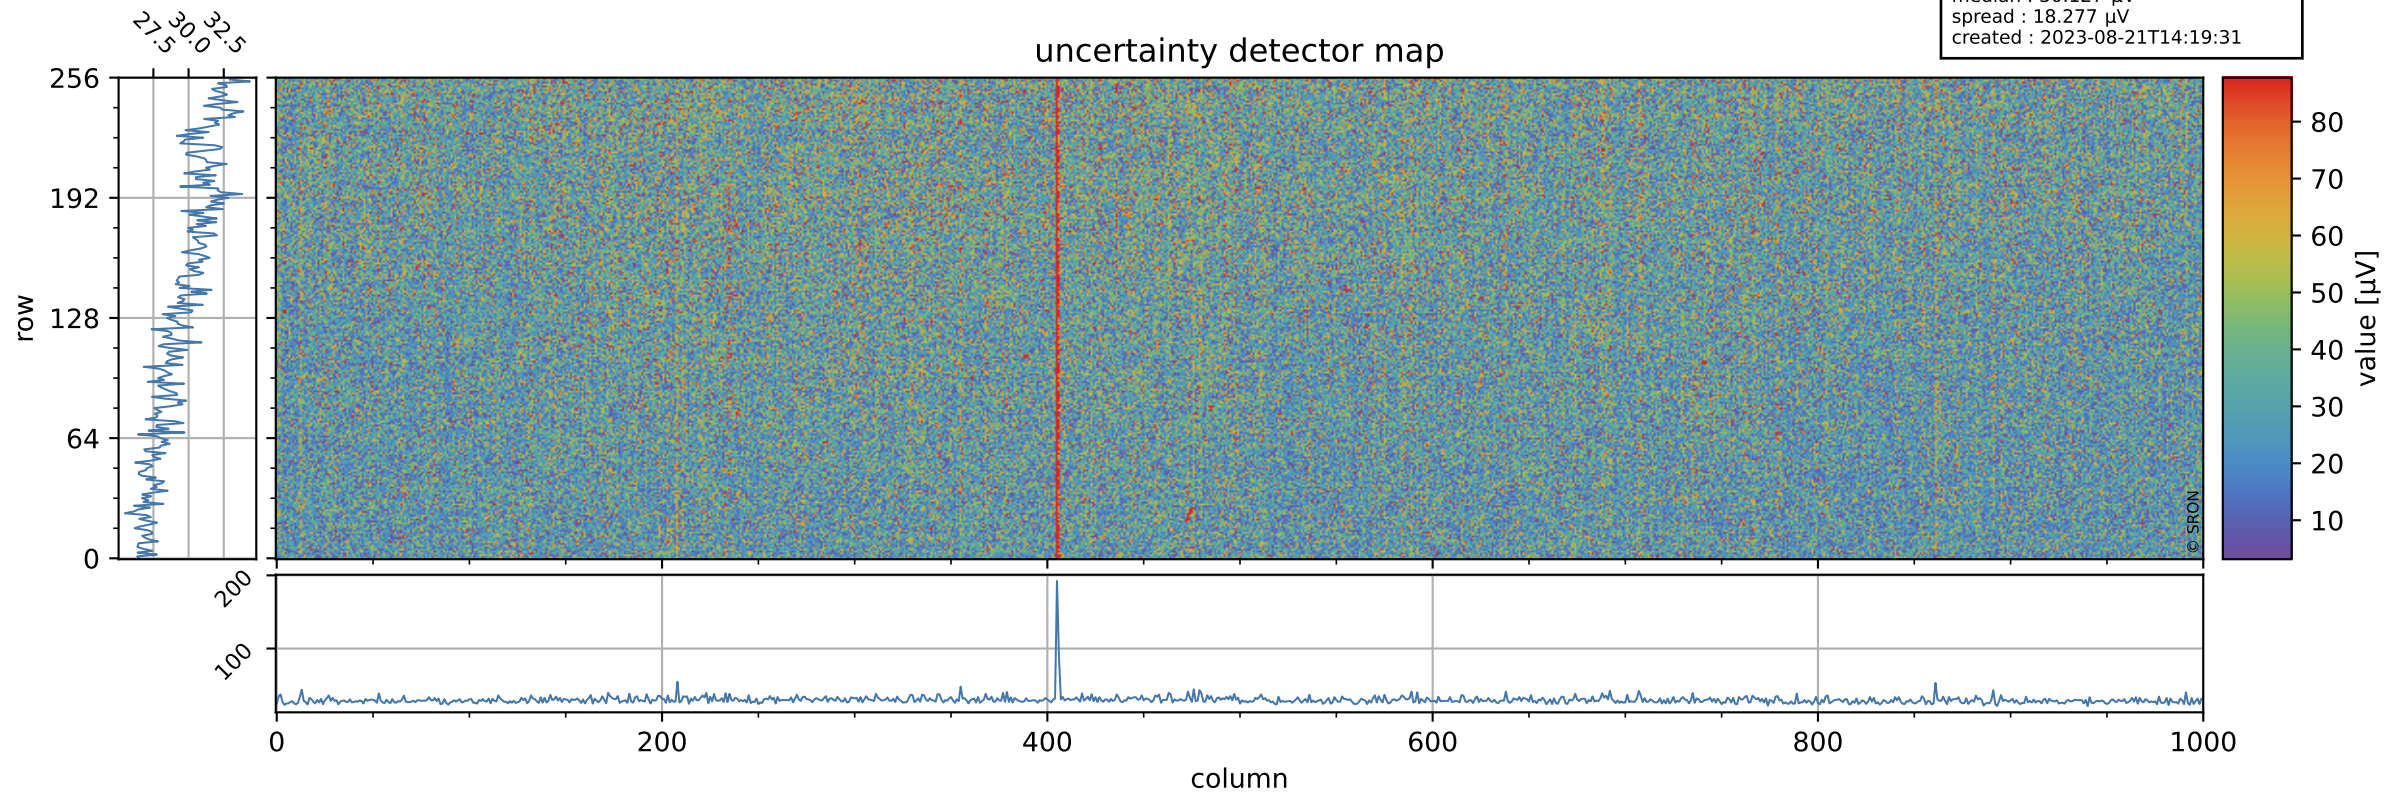

Tropomi SWIR offset (official)

orbits : 19 in [5647, 5692]
coverage : 2018-11-15 / 2018-11-18
median : 0.52598 V
spread : 0.035927 V
created : 2023-08-21T14:19:30

value detector map

Tropomi SWIR offset (official)

orbits : 19 in [5647, 5692]
coverage : 2018-11-15 / 2018-11-18
median : 30.127 μV
spread : 18.277 μV
created : 2023-08-21T14:19:31

Tropomi SWIR offset (official)

orbits : 19 in [5647, 5692]
coverage : 2018-11-15 / 2018-11-18
median : -0.040812 mV
spread : 0.33022 mV
created : 2023-08-21T14:19:31

value compared with SWIR offset CKD

Tropomi SWIR offset (official) ground-tracks of Sentinel-5P

orbits : 19 in [5647, 5692]
coverage : 2018-11-15 / 2018-11-18
created : 2023-08-21T14:19:31

Tropomi SWIR offset (official)

orbits : [2827, 5692]
coverage : 2018-04-30 / 2018-11-18
created : 2023-08-21T14:19:31

trend of detector median & temperatures