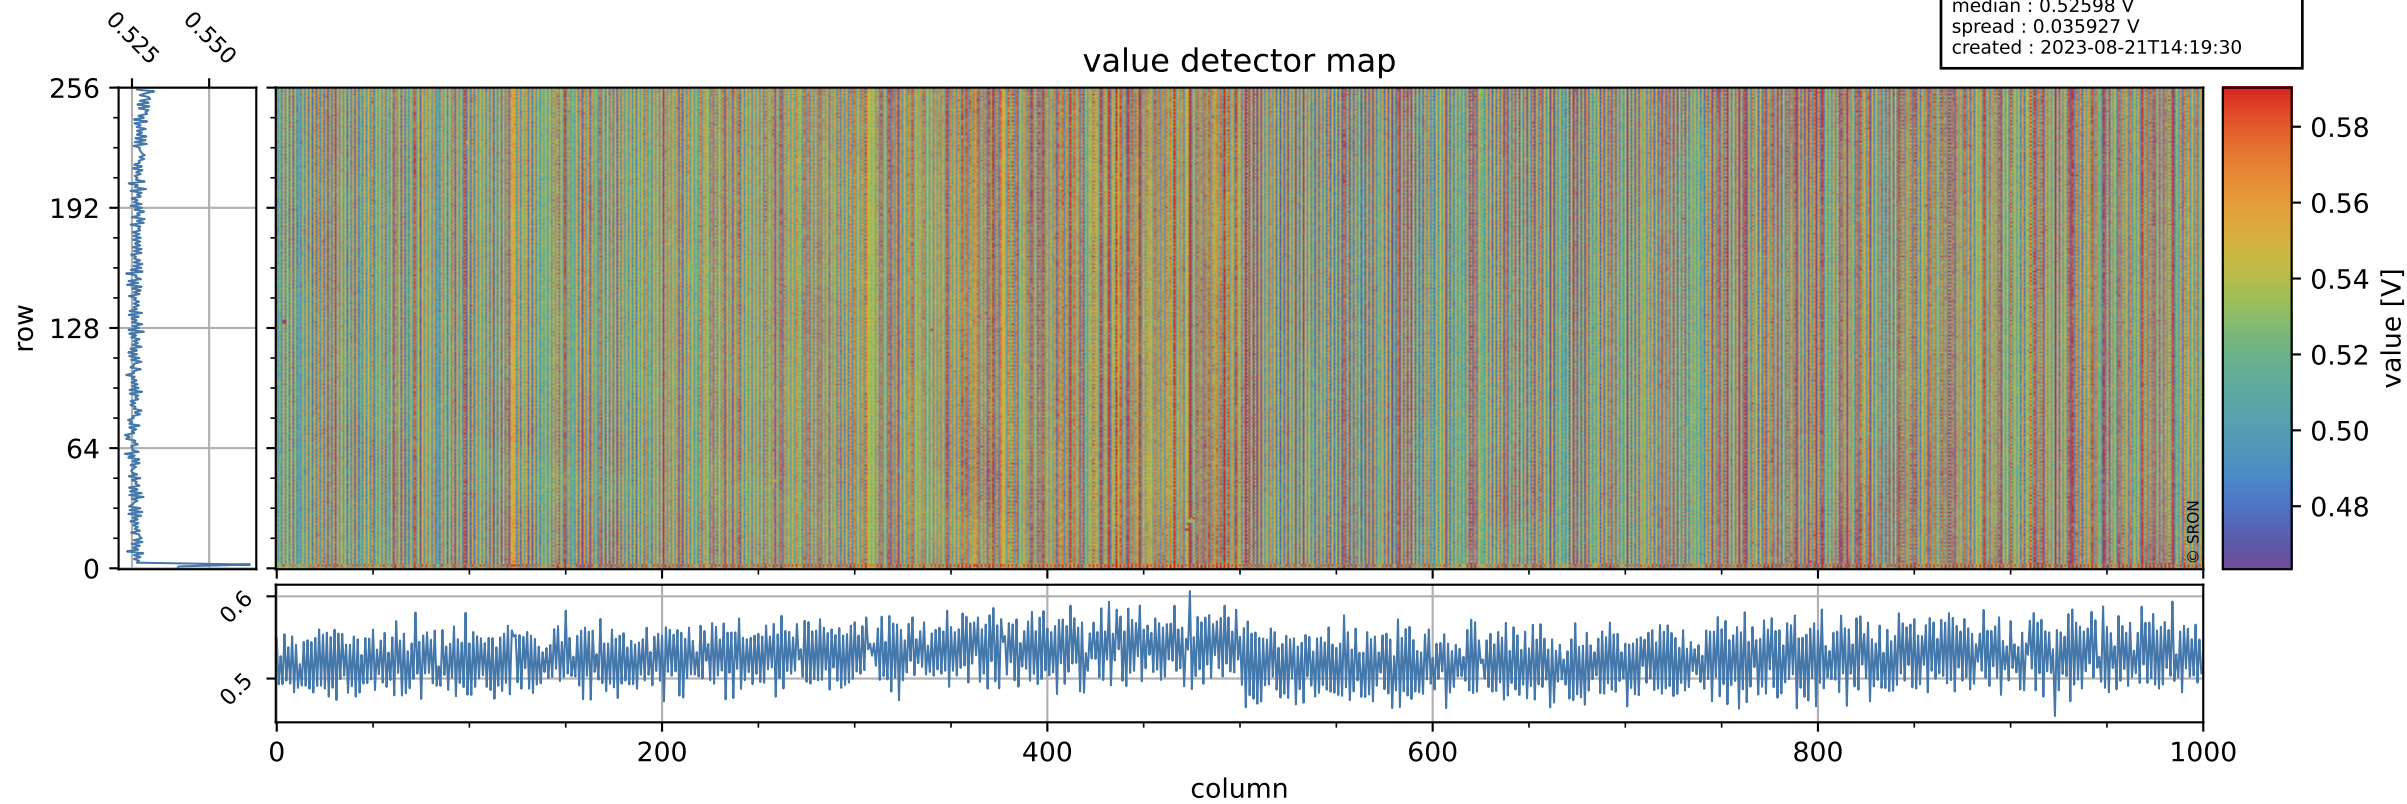

Tropomi SWIR offset (official)

orbits : 19 in [5647, 5692]
coverage : 2018-11-15 / 2018-11-18
median : 0.52598 V
spread : 0.035927 V
created : 2023-08-21T14:19:30

value detector map

Tropomi SWIR offset (official)

orbits : 19 in [5647, 5692]
coverage : 2018-11-15 / 2018-11-18
median : 30.127 μV
spread : 18.277 μV
created : 2023-08-21T14:19:31

Tropomi SWIR offset (official)

orbits : 19 in [5647, 5692]
coverage : 2018-11-15 / 2018-11-18
median : -0.040812 mV
spread : 0.33022 mV
created : 2023-08-21T14:19:31

value compared with SWIR offset CKD

Tropomi SWIR offset (official) ground-tracks of Sentinel-5P

orbits : 19 in [5647, 5692]
coverage : 2018-11-15 / 2018-11-18
created : 2023-08-21T14:19:31

Tropomi SWIR offset (official)

orbits : [2827, 5692]
coverage : 2018-04-30 / 2018-11-18
created : 2023-08-21T14:19:31

trend of detector median & temperatures