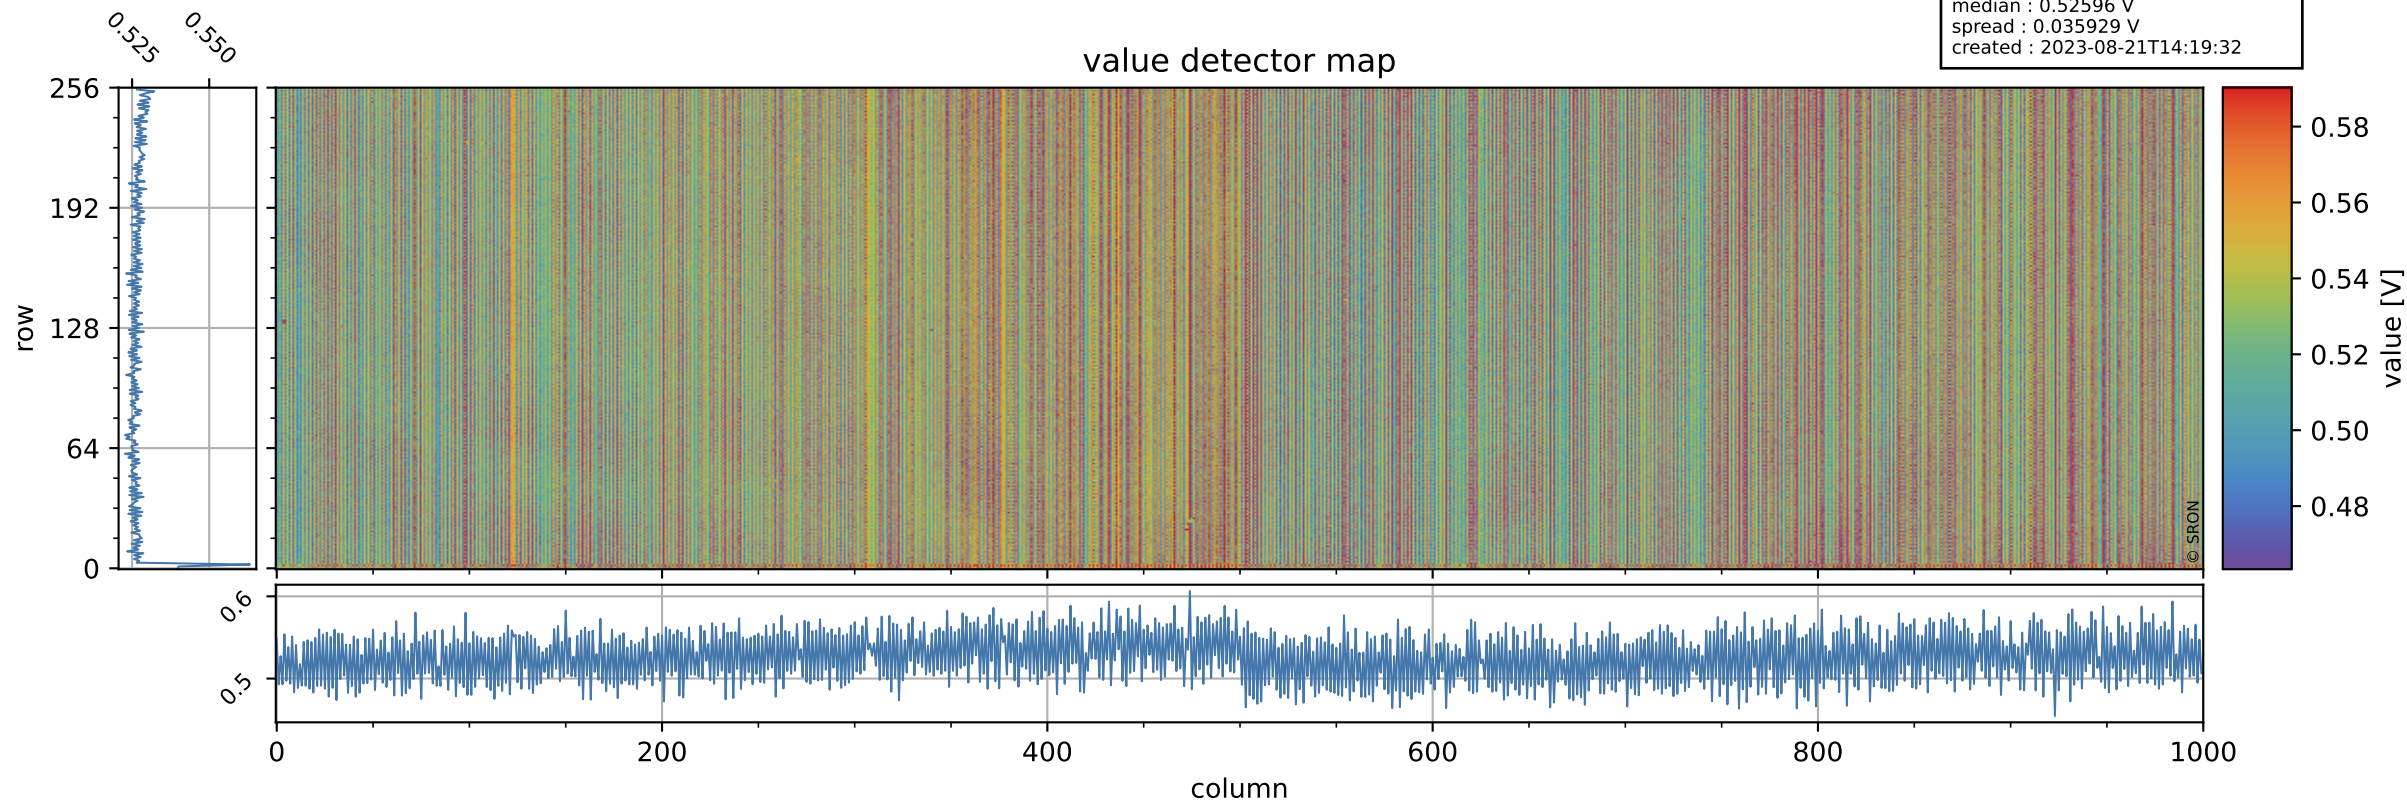

Tropomi SWIR offset (official)

orbits : 20 in [5662, 5707]
coverage : 2018-11-16 / 2018-11-19
median : 0.52596 V
spread : 0.035929 V
created : 2023-08-21T14:19:32

value detector map

Tropomi SWIR offset (official)

orbits : 20 in [5662, 5707]
coverage : 2018-11-16 / 2018-11-19
median : 29.491 μV
spread : 17.96 μV
created : 2023-08-21T14:19:32

Tropomi SWIR offset (official)

orbits : 20 in [5662, 5707]
coverage : 2018-11-16 / 2018-11-19
median : -0.062186 mV
spread : 0.33301 mV
created : 2023-08-21T14:19:33

value compared with SWIR offset CKD

Tropomi SWIR offset (official) ground-tracks of Sentinel-5P

orbits : 20 in [5662, 5707]
coverage : 2018-11-16 / 2018-11-19
created : 2023-08-21T14:19:33

Tropomi SWIR offset (official)

orbits : [2827, 5707]
coverage : 2018-04-30 / 2018-11-19
created : 2023-08-21T14:19:33

trend of detector median & temperatures