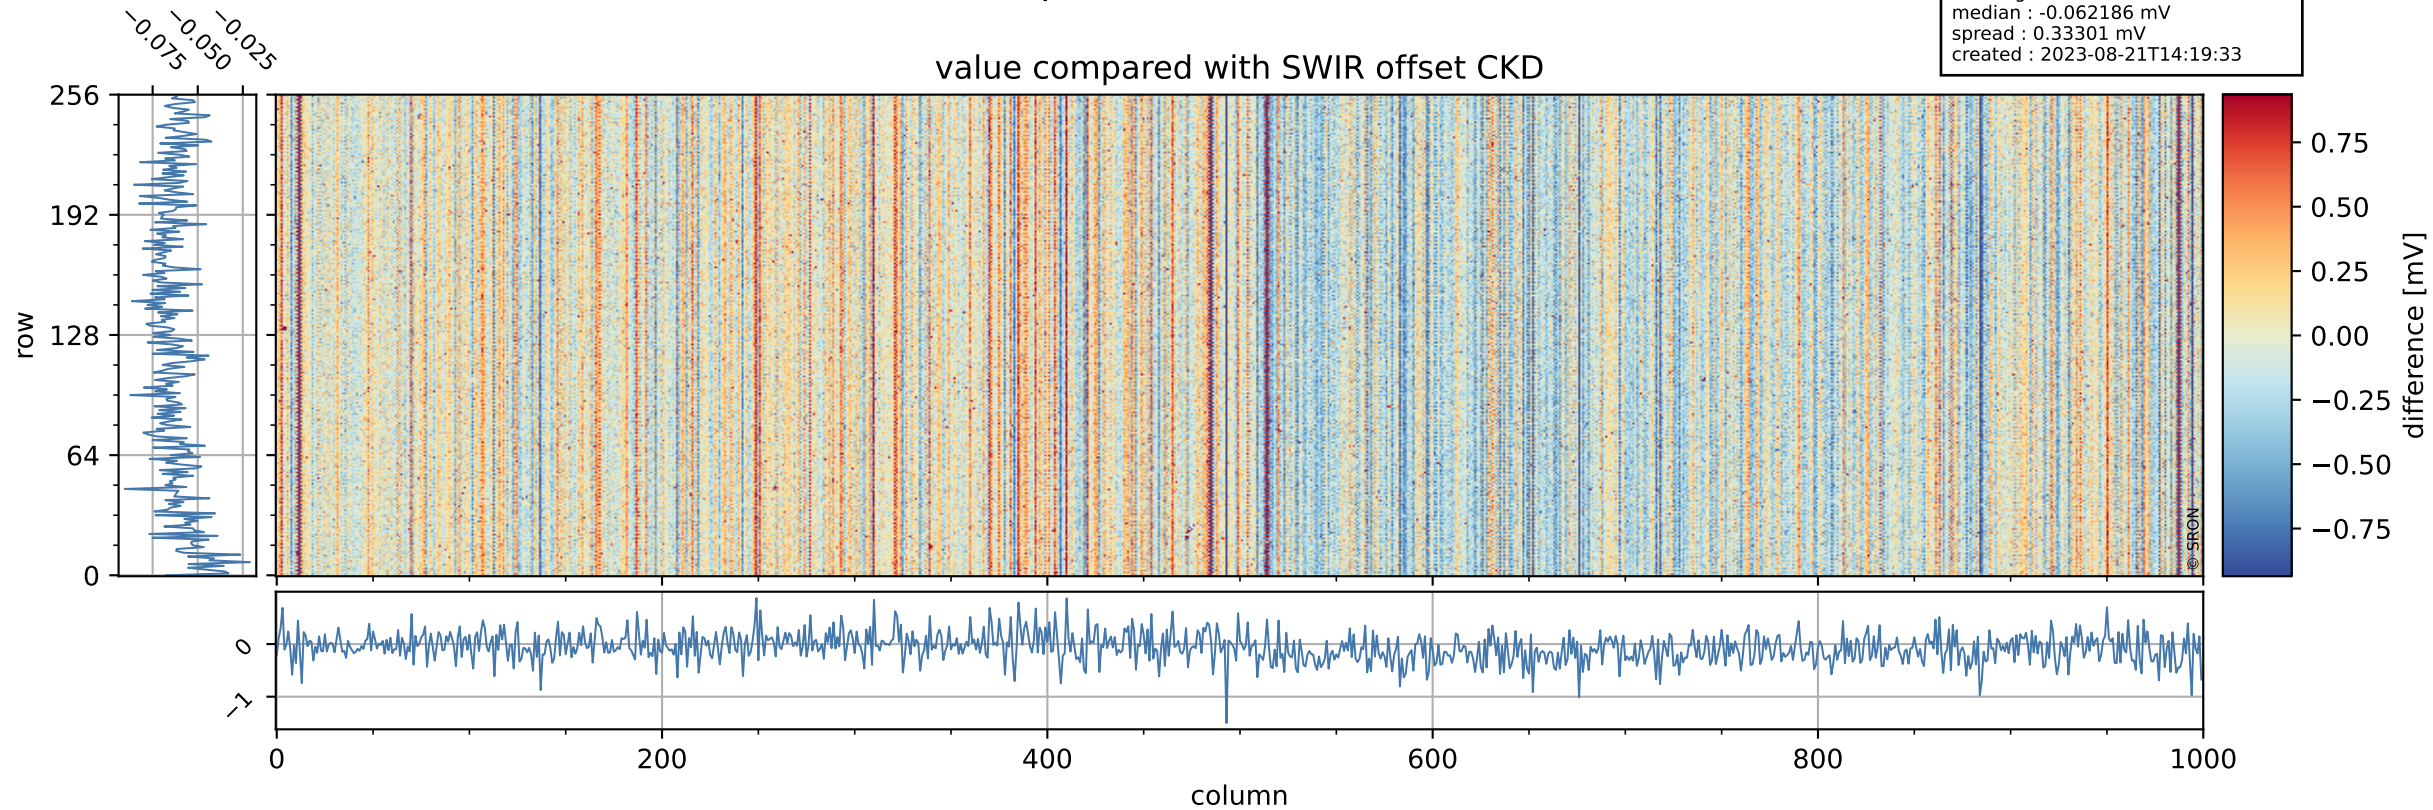

Tropomi SWIR offset (official)

orbits : 20 in [5662, 5707]
coverage : 2018-11-16 / 2018-11-19
median : 0.52596 V
spread : 0.035929 V
created : 2023-08-21T14:19:32

value detector map

Tropomi SWIR offset (official)

orbits : 20 in [5662, 5707]
coverage : 2018-11-16 / 2018-11-19
median : 29.491 μV
spread : 17.96 μV
created : 2023-08-21T14:19:32

Tropomi SWIR offset (official)

orbits : 20 in [5662, 5707]
coverage : 2018-11-16 / 2018-11-19
median : -0.062186 mV
spread : 0.33301 mV
created : 2023-08-21T14:19:33

value compared with SWIR offset CKD

Tropomi SWIR offset (official) ground-tracks of Sentinel-5P

orbits : 20 in [5662, 5707]
coverage : 2018-11-16 / 2018-11-19
created : 2023-08-21T14:19:33

Tropomi SWIR offset (official)

orbits : [2827, 5707]
coverage : 2018-04-30 / 2018-11-19
created : 2023-08-21T14:19:33

trend of detector median & temperatures