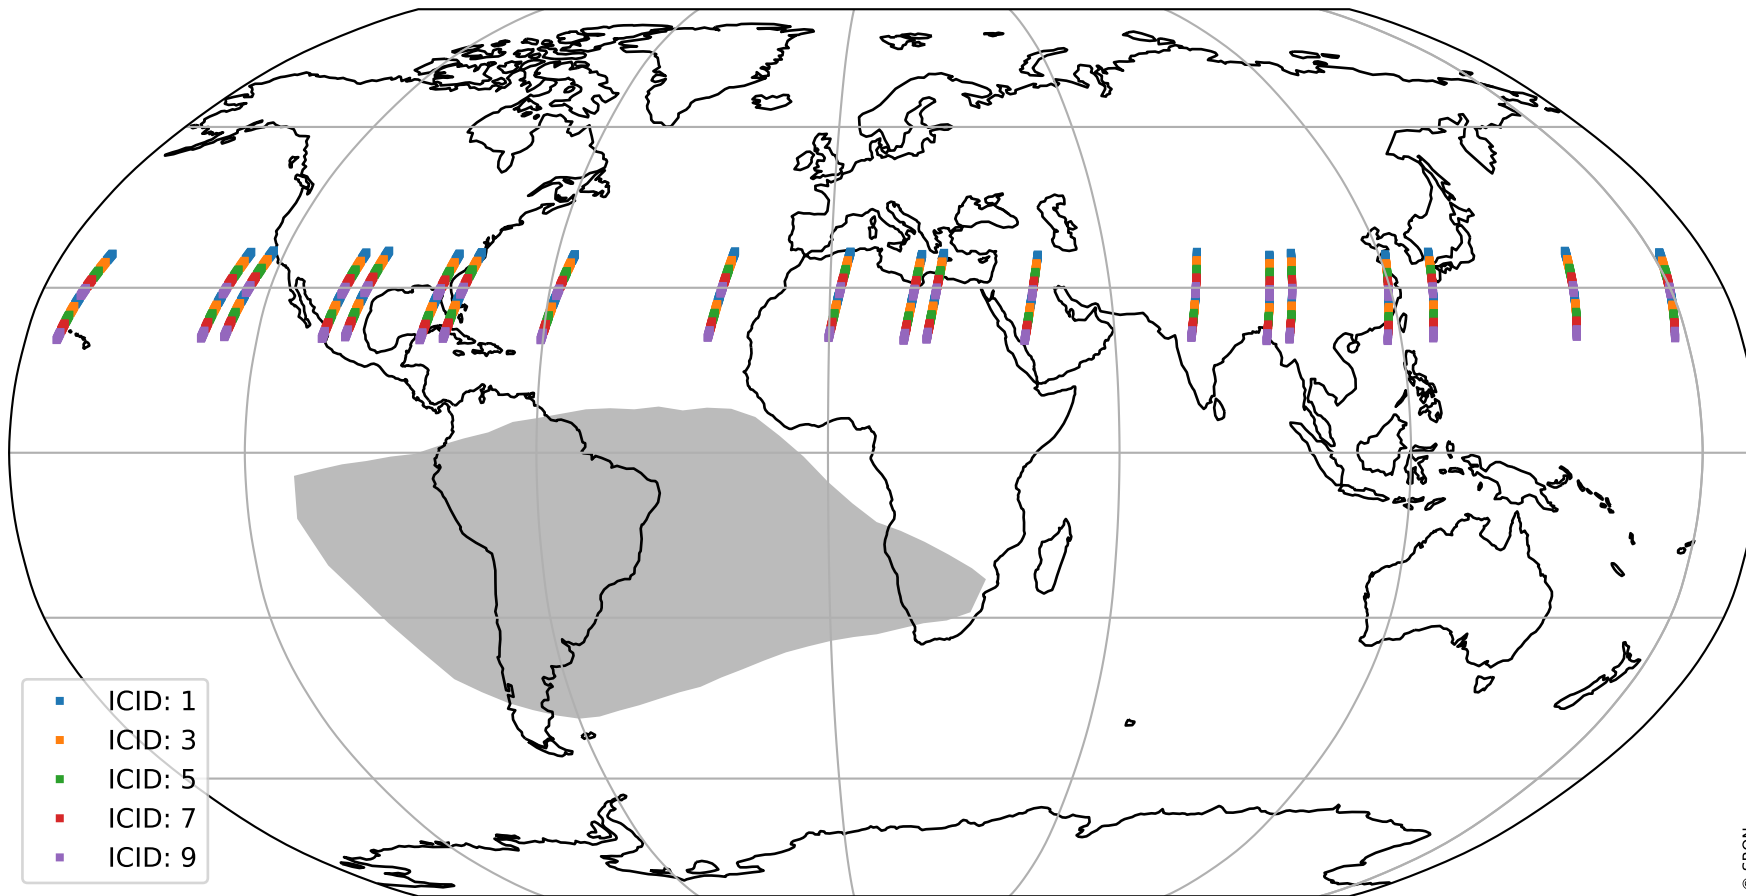

Tropomi SWIR offset (official)

orbits : 20 in [5662, 5707]
coverage : 2018-11-16 / 2018-11-19
median : 0.52596 V
spread : 0.035929 V
created : 2023-08-21T14:19:32

value detector map

Tropomi SWIR offset (official)

orbits : 20 in [5662, 5707]
coverage : 2018-11-16 / 2018-11-19
median : 29.491 μV
spread : 17.96 μV
created : 2023-08-21T14:19:32

Tropomi SWIR offset (official)

orbits : 20 in [5662, 5707]
coverage : 2018-11-16 / 2018-11-19
median : -0.062186 mV
spread : 0.33301 mV
created : 2023-08-21T14:19:33

value compared with SWIR offset CKD

Tropomi SWIR offset (official) ground-tracks of Sentinel-5P

orbits : 20 in [5662, 5707]
coverage : 2018-11-16 / 2018-11-19
created : 2023-08-21T14:19:33

Tropomi SWIR offset (official)

orbits : [2827, 5707]
coverage : 2018-04-30 / 2018-11-19
created : 2023-08-21T14:19:33

trend of detector median & temperatures