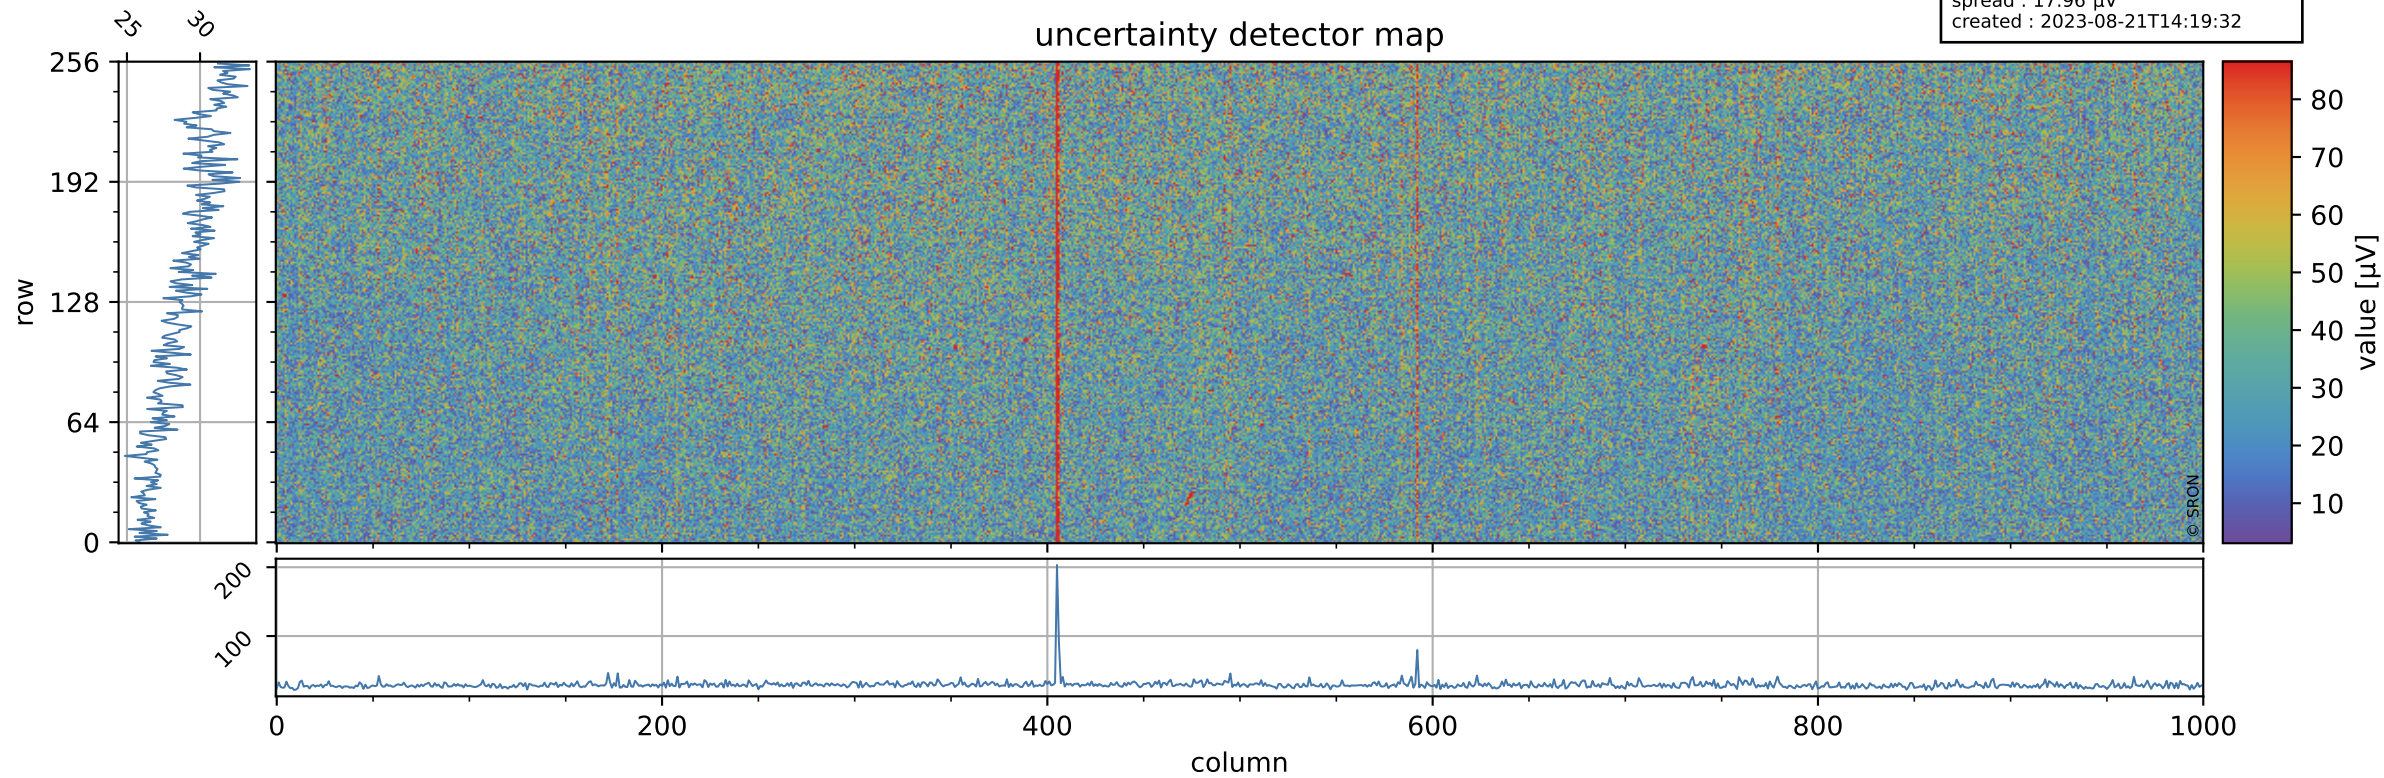

Tropomi SWIR offset (official)

orbits : 20 in [5662, 5707]
coverage : 2018-11-16 / 2018-11-19
median : 0.52596 V
spread : 0.035929 V
created : 2023-08-21T14:19:32

value detector map

Tropomi SWIR offset (official)

orbits : 20 in [5662, 5707]
coverage : 2018-11-16 / 2018-11-19
median : 29.491 μV
spread : 17.96 μV
created : 2023-08-21T14:19:32

Tropomi SWIR offset (official)

orbits : 20 in [5662, 5707]
coverage : 2018-11-16 / 2018-11-19
median : -0.062186 mV
spread : 0.33301 mV
created : 2023-08-21T14:19:33

value compared with SWIR offset CKD

Tropomi SWIR offset (official) ground-tracks of Sentinel-5P

orbits : 20 in [5662, 5707]
coverage : 2018-11-16 / 2018-11-19
created : 2023-08-21T14:19:33

Tropomi SWIR offset (official)

orbits : [2827, 5707]
coverage : 2018-04-30 / 2018-11-19
created : 2023-08-21T14:19:33

trend of detector median & temperatures