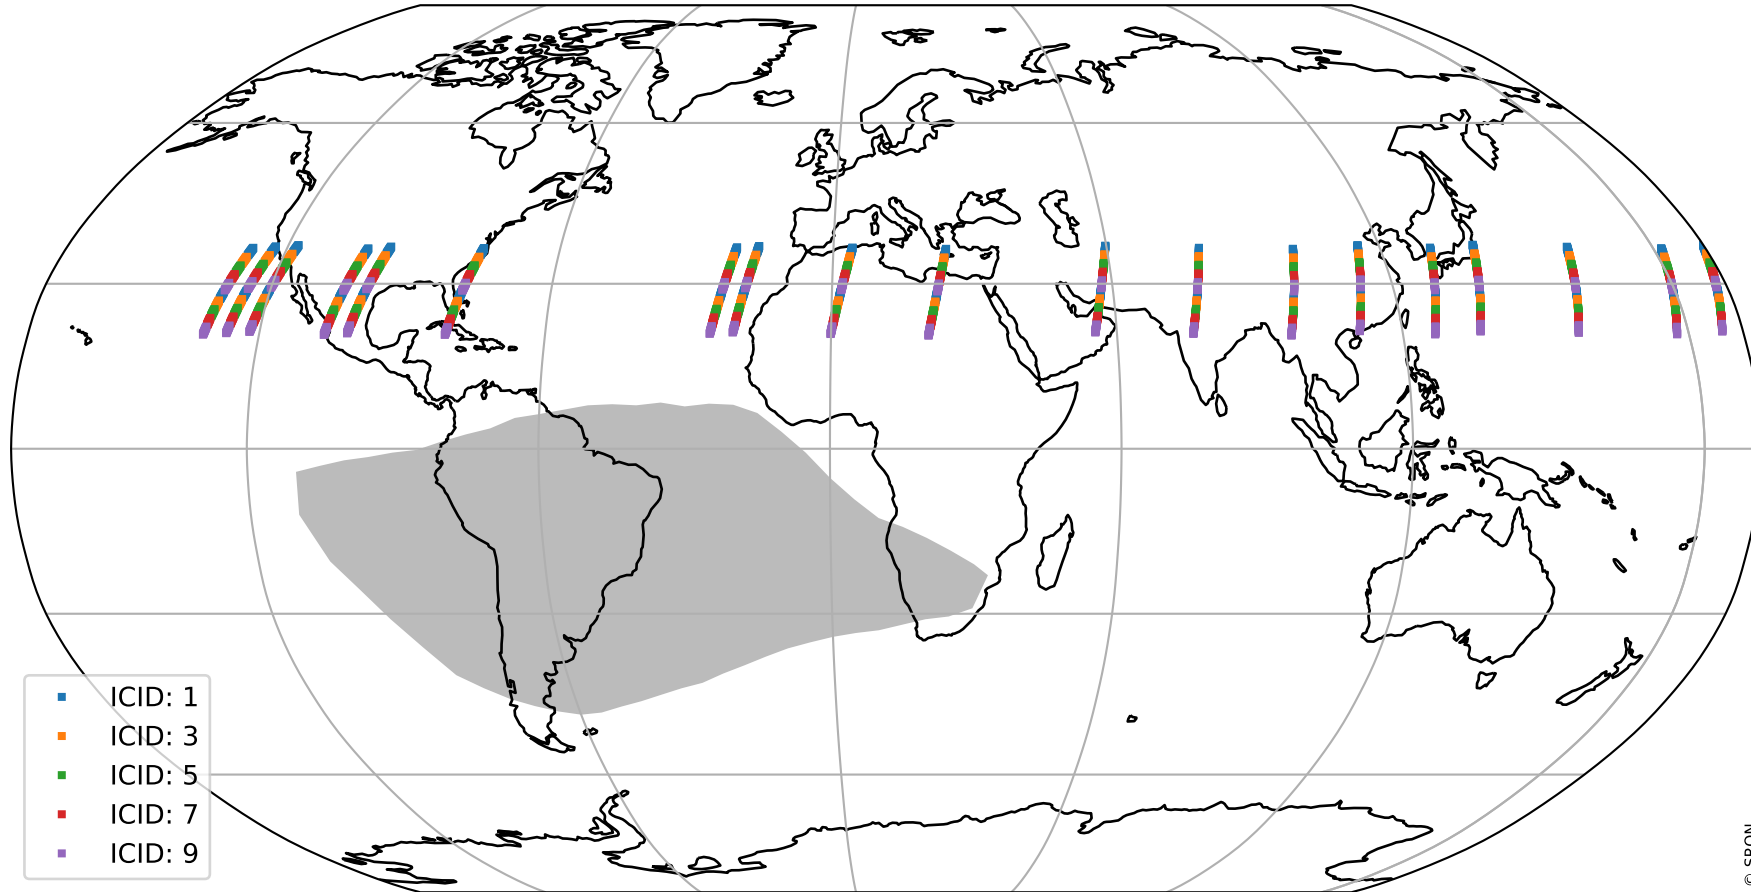

Tropomi SWIR offset (official)

orbits : 19 in [5677, 5722]
coverage : 2018-11-17 / 2018-11-20
median : 0.52595 V
spread : 0.03593 V
created : 2023-08-21T14:19:34

value detector map

Tropomi SWIR offset (official)

orbits : 19 in [5677, 5722]
coverage : 2018-11-17 / 2018-11-20
median : 30.032 μV
spread : 18.224 μV
created : 2023-08-21T14:19:34

Tropomi SWIR offset (official)

orbits : 19 in [5677, 5722]
coverage : 2018-11-17 / 2018-11-20
median : -0.073403 mV
spread : 0.33339 mV
created : 2023-08-21T14:19:35

value compared with SWIR offset CKD

Tropomi SWIR offset (official) ground-tracks of Sentinel-5P

orbits : 19 in [5677, 5722]
coverage : 2018-11-17 / 2018-11-20
created : 2023-08-21T14:19:35

- ICID: 1
- ICID: 3
- ICID: 5
- ICID: 7
- ICID: 9

Tropomi SWIR offset (official)

orbits : [2827, 5722]
coverage : 2018-04-30 / 2018-11-20
created : 2023-08-21T14:19:35

trend of detector median & temperatures