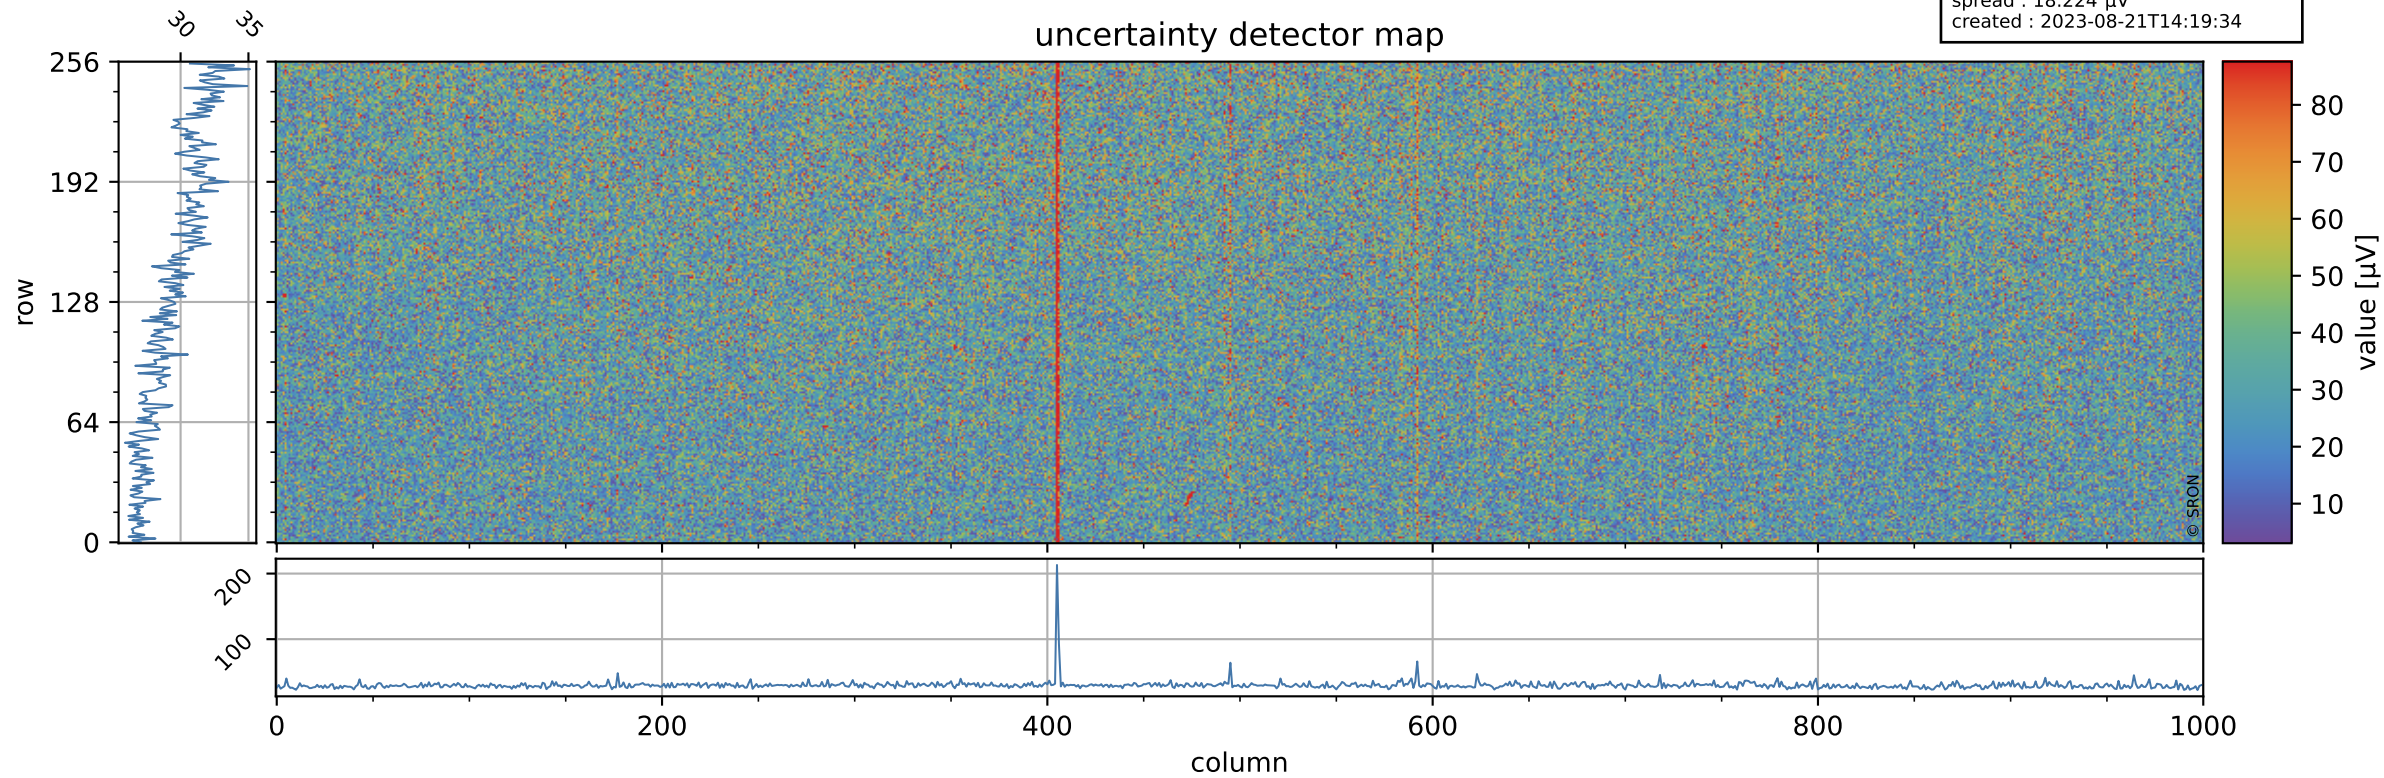

Tropomi SWIR offset (official)

orbits : 19 in [5677, 5722]
coverage : 2018-11-17 / 2018-11-20
median : 0.52595 V
spread : 0.03593 V
created : 2023-08-21T14:19:34

value detector map

Tropomi SWIR offset (official)

orbits : 19 in [5677, 5722]
coverage : 2018-11-17 / 2018-11-20
median : 30.032 μV
spread : 18.224 μV
created : 2023-08-21T14:19:34

Tropomi SWIR offset (official)

orbits : 19 in [5677, 5722]
coverage : 2018-11-17 / 2018-11-20
median : -0.073403 mV
spread : 0.33339 mV
created : 2023-08-21T14:19:35

value compared with SWIR offset CKD

Tropomi SWIR offset (official) ground-tracks of Sentinel-5P

orbits : 19 in [5677, 5722]
coverage : 2018-11-17 / 2018-11-20
created : 2023-08-21T14:19:35

- ICID: 1
- ICID: 3
- ICID: 5
- ICID: 7
- ICID: 9

Tropomi SWIR offset (official)

orbits : [2827, 5722]
coverage : 2018-04-30 / 2018-11-20
created : 2023-08-21T14:19:35

trend of detector median & temperatures