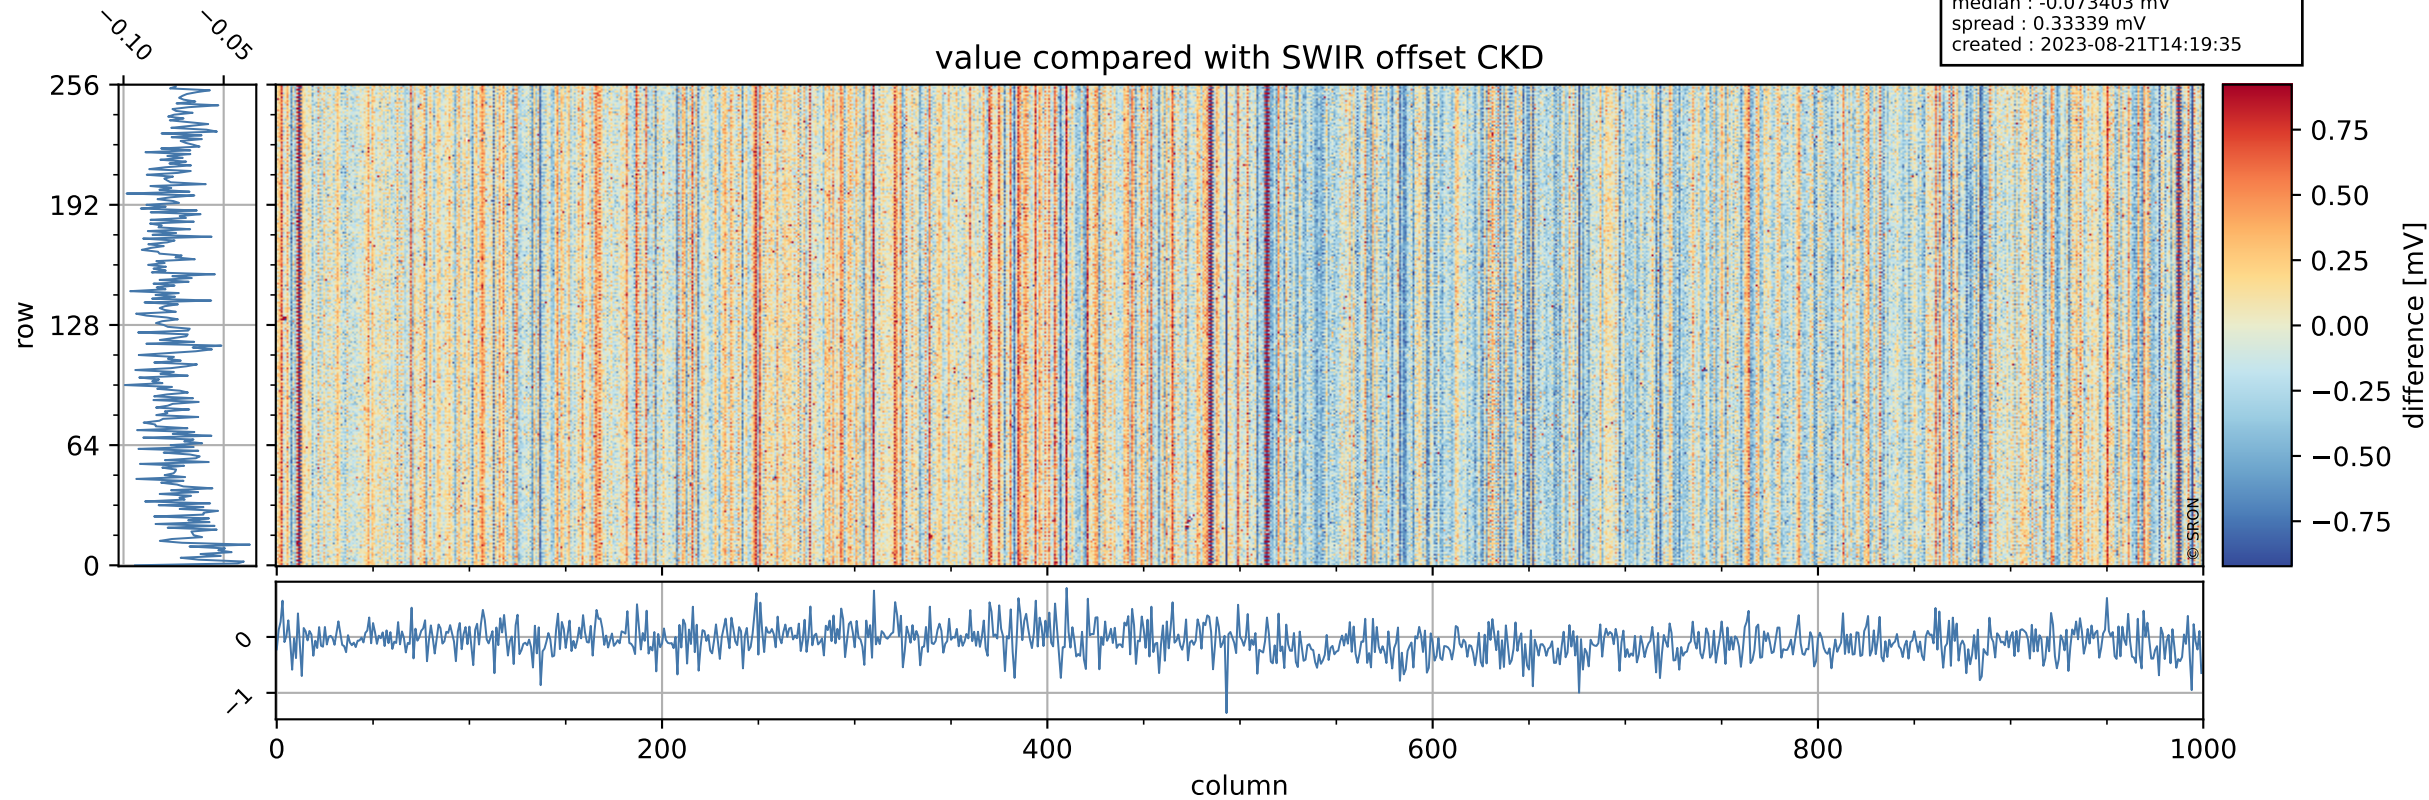

Tropomi SWIR offset (official)

orbits : 19 in [5677, 5722]
coverage : 2018-11-17 / 2018-11-20
median : 0.52595 V
spread : 0.03593 V
created : 2023-08-21T14:19:34

value detector map

Tropomi SWIR offset (official)

orbits : 19 in [5677, 5722]
coverage : 2018-11-17 / 2018-11-20
median : 30.032 μV
spread : 18.224 μV
created : 2023-08-21T14:19:34

Tropomi SWIR offset (official)

orbits : 19 in [5677, 5722]
coverage : 2018-11-17 / 2018-11-20
median : -0.073403 mV
spread : 0.33339 mV
created : 2023-08-21T14:19:35

value compared with SWIR offset CKD

Tropomi SWIR offset (official) ground-tracks of Sentinel-5P

orbits : 19 in [5677, 5722]
coverage : 2018-11-17 / 2018-11-20
created : 2023-08-21T14:19:35

- ICID: 1
- ICID: 3
- ICID: 5
- ICID: 7
- ICID: 9

Tropomi SWIR offset (official)

orbits : [2827, 5722]
coverage : 2018-04-30 / 2018-11-20
created : 2023-08-21T14:19:35

trend of detector median & temperatures