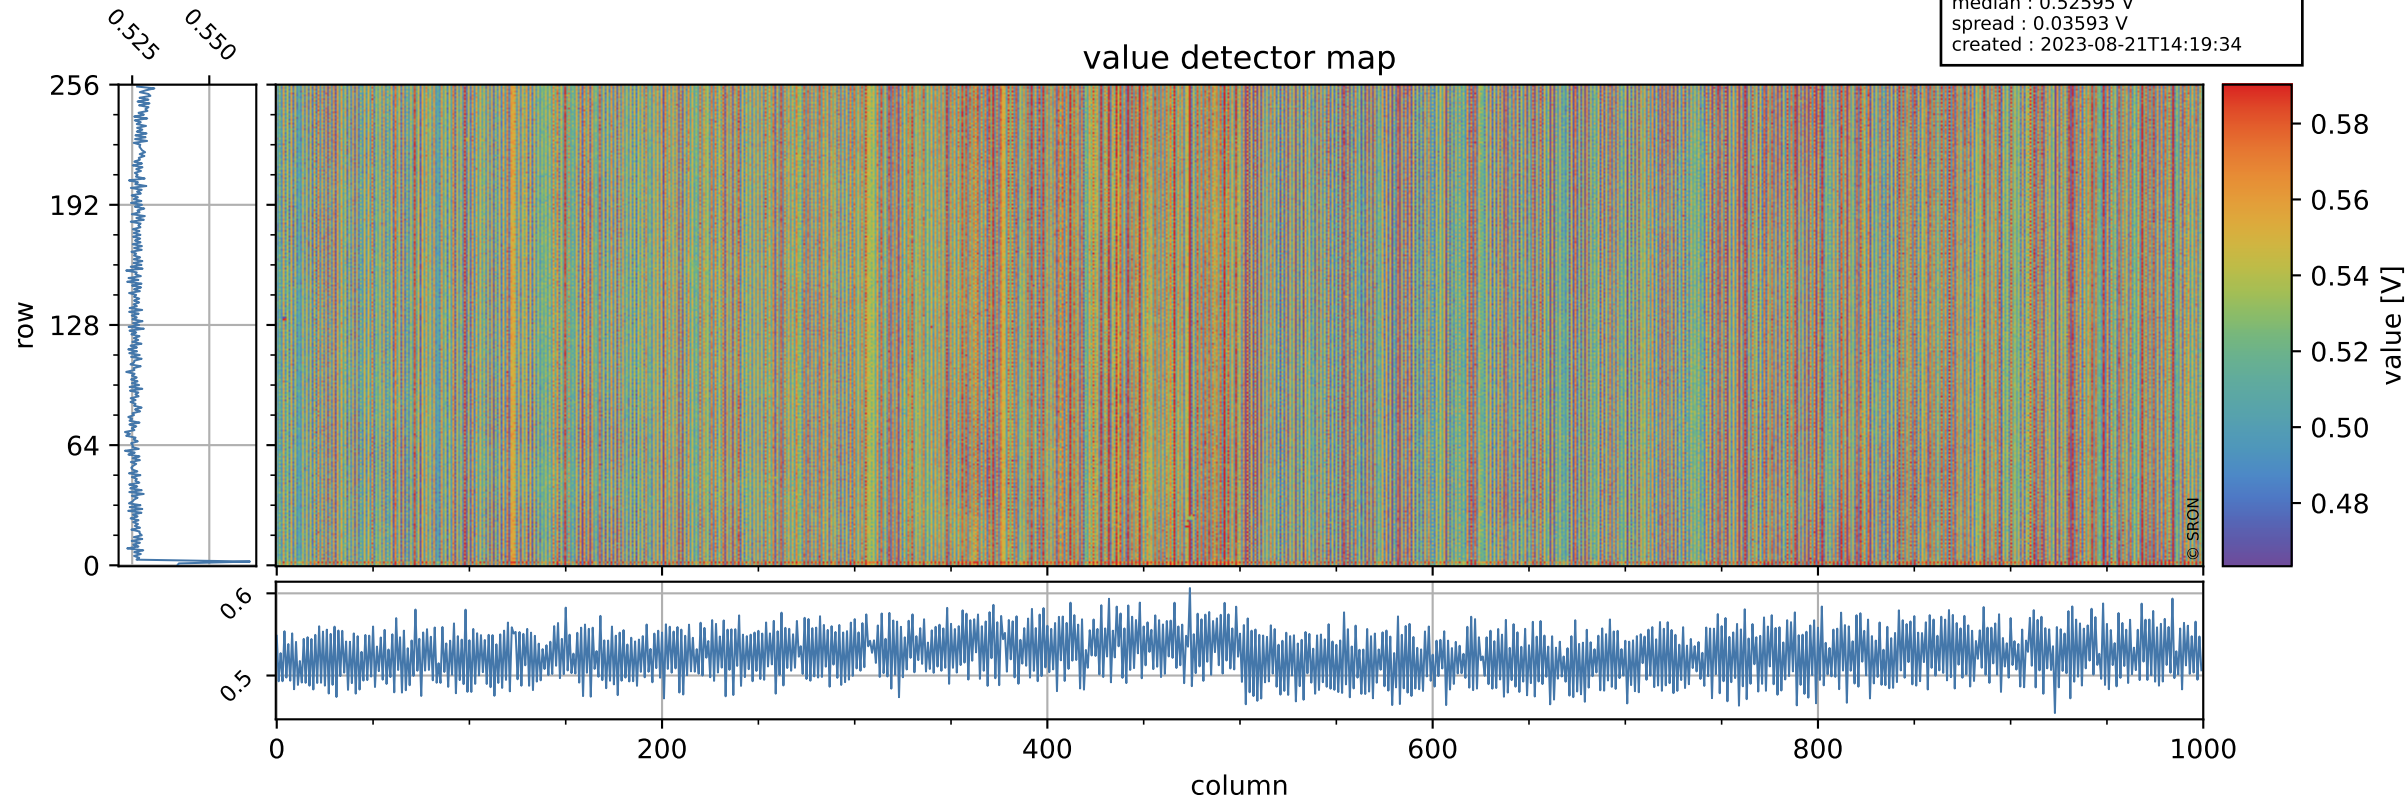

Tropomi SWIR offset (official)

orbits : 19 in [5677, 5722]
coverage : 2018-11-17 / 2018-11-20
median : 0.52595 V
spread : 0.03593 V
created : 2023-08-21T14:19:34

value detector map

Tropomi SWIR offset (official)

orbits : 19 in [5677, 5722]
coverage : 2018-11-17 / 2018-11-20
median : 30.032 μV
spread : 18.224 μV
created : 2023-08-21T14:19:34

Tropomi SWIR offset (official)

orbits : 19 in [5677, 5722]
coverage : 2018-11-17 / 2018-11-20
median : -0.073403 mV
spread : 0.33339 mV
created : 2023-08-21T14:19:35

value compared with SWIR offset CKD

Tropomi SWIR offset (official) ground-tracks of Sentinel-5P

orbits : 19 in [5677, 5722]
coverage : 2018-11-17 / 2018-11-20
created : 2023-08-21T14:19:35

- ICID: 1
- ICID: 3
- ICID: 5
- ICID: 7
- ICID: 9

Tropomi SWIR offset (official)

orbits : [2827, 5722]
coverage : 2018-04-30 / 2018-11-20
created : 2023-08-21T14:19:35

trend of detector median & temperatures