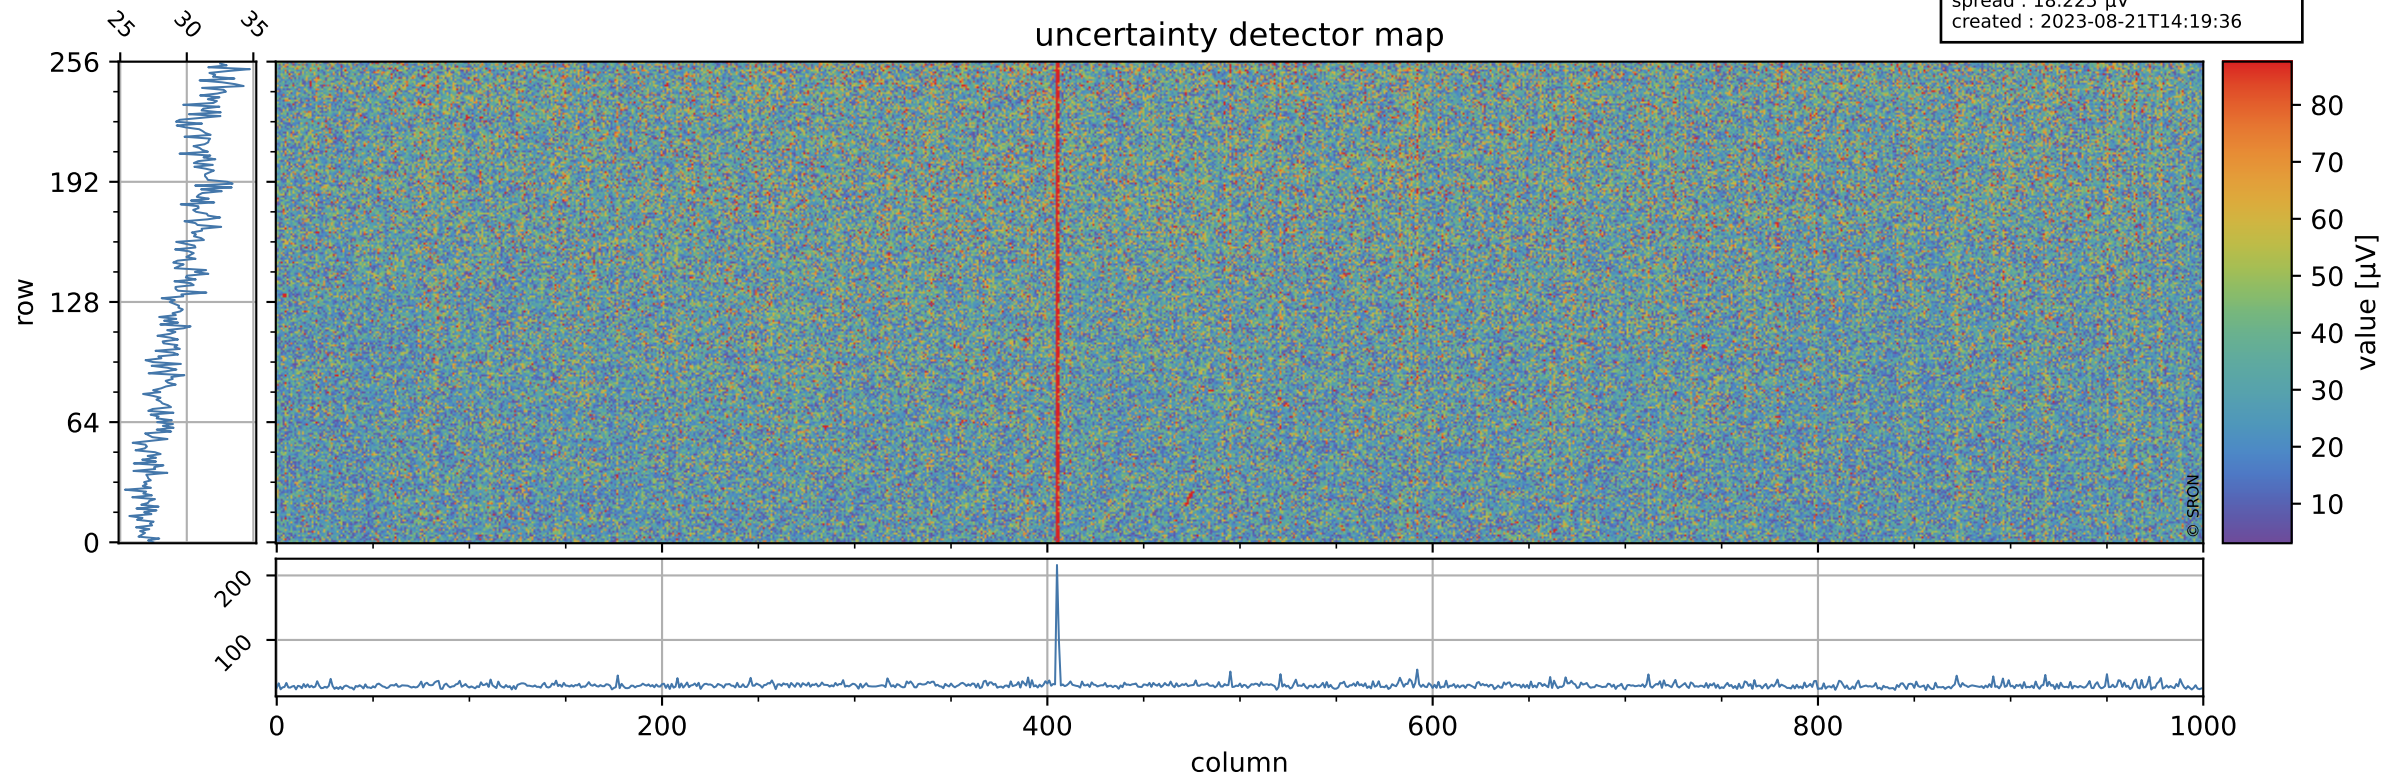

Tropomi SWIR offset (official)

orbits : 19 in [5692, 5737]
coverage : 2018-11-18 / 2018-11-21
median : 0.52595 V
spread : 0.035929 V
created : 2023-08-21T14:19:36

value detector map

Tropomi SWIR offset (official)

orbits : 19 in [5692, 5737]
coverage : 2018-11-18 / 2018-11-21
median : 30.094 μV
spread : 18.225 μV
created : 2023-08-21T14:19:36

Tropomi SWIR offset (official)

orbits : 19 in [5692, 5737]
coverage : 2018-11-18 / 2018-11-21
median : -0.076773 mV
spread : 0.33156 mV
created : 2023-08-21T14:19:36

value compared with SWIR offset CKD

Tropomi SWIR offset (official) ground-tracks of Sentinel-5P

orbits : 19 in [5692, 5737]
coverage : 2018-11-18 / 2018-11-21
created : 2023-08-21T14:19:37

Tropomi SWIR offset (official)

orbits : [2827, 5737]
coverage : 2018-04-30 / 2018-11-21
created : 2023-08-21T14:19:37

trend of detector median & temperatures