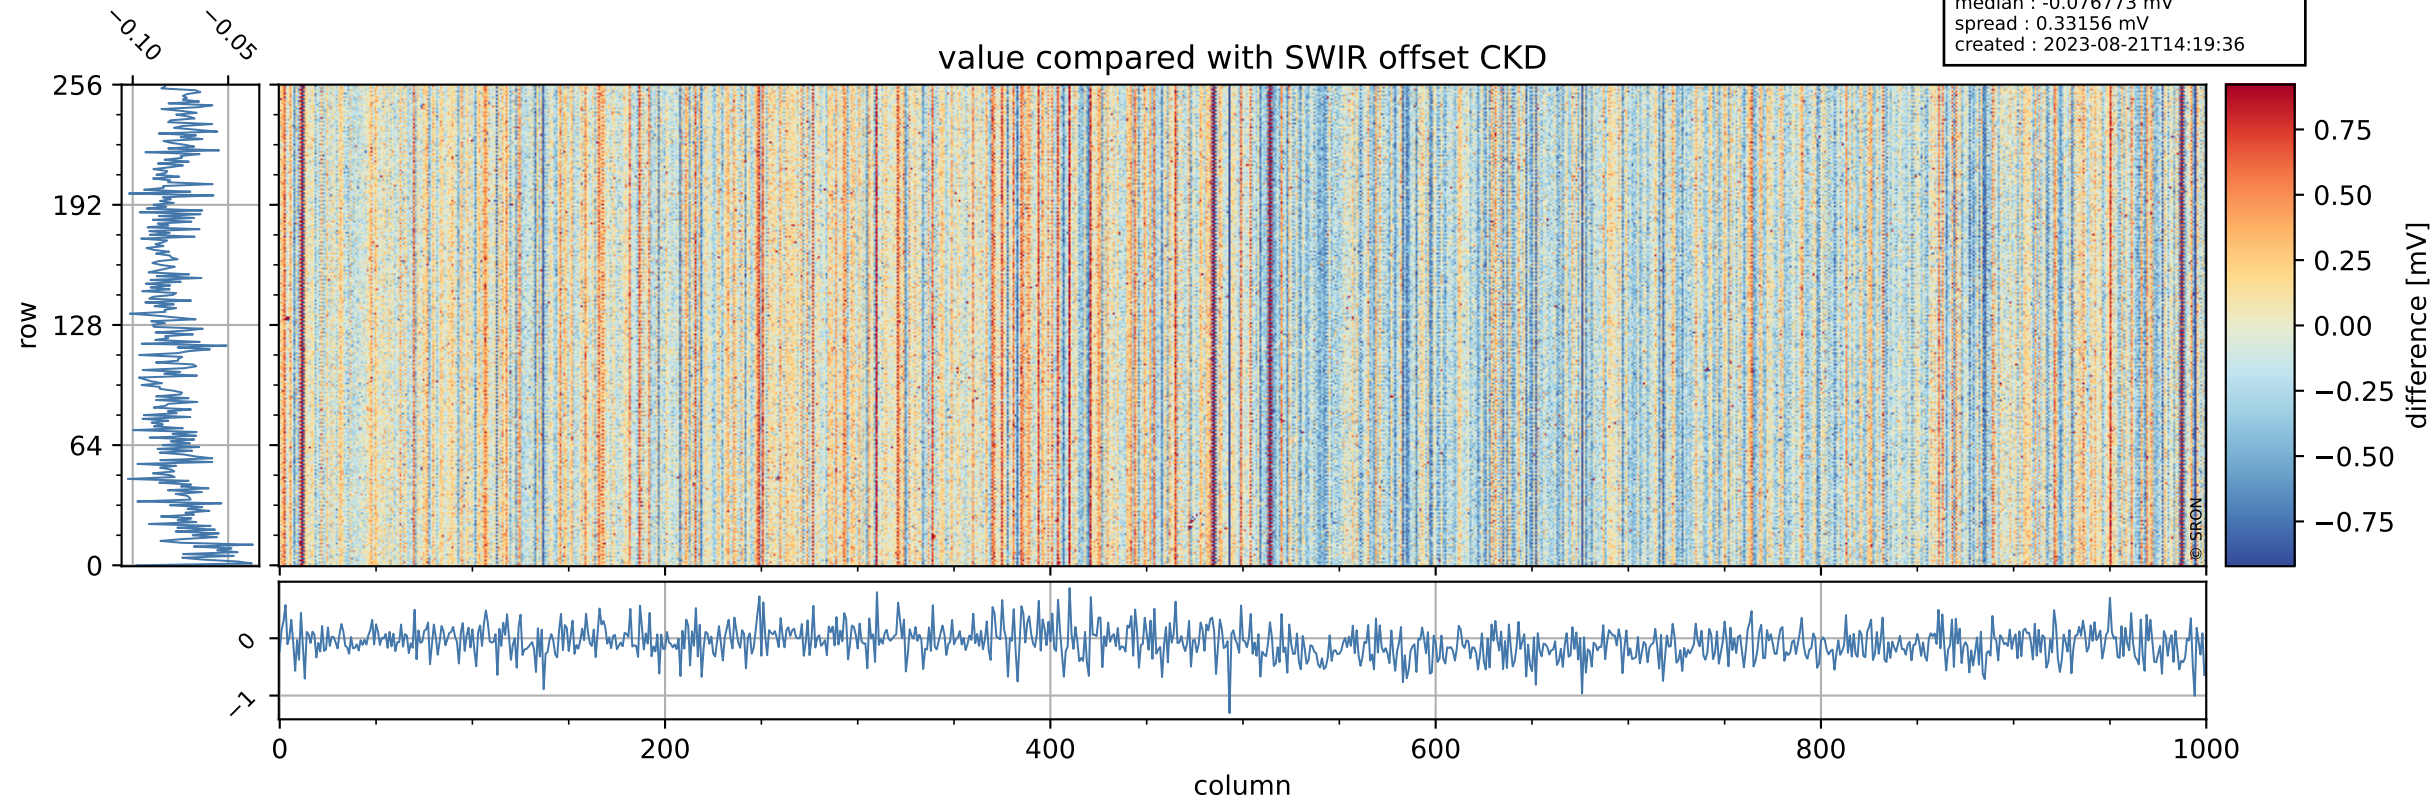

Tropomi SWIR offset (official)

orbits : 19 in [5692, 5737]
coverage : 2018-11-18 / 2018-11-21
median : 0.52595 V
spread : 0.035929 V
created : 2023-08-21T14:19:36

value detector map

Tropomi SWIR offset (official)

orbits : 19 in [5692, 5737]
coverage : 2018-11-18 / 2018-11-21
median : 30.094 μV
spread : 18.225 μV
created : 2023-08-21T14:19:36

Tropomi SWIR offset (official)

orbits : 19 in [5692, 5737]
coverage : 2018-11-18 / 2018-11-21
median : -0.076773 mV
spread : 0.33156 mV
created : 2023-08-21T14:19:36

value compared with SWIR offset CKD

Tropomi SWIR offset (official) ground-tracks of Sentinel-5P

orbits : 19 in [5692, 5737]
coverage : 2018-11-18 / 2018-11-21
created : 2023-08-21T14:19:37

Tropomi SWIR offset (official)

orbits : [2827, 5737]
coverage : 2018-04-30 / 2018-11-21
created : 2023-08-21T14:19:37

trend of detector median & temperatures