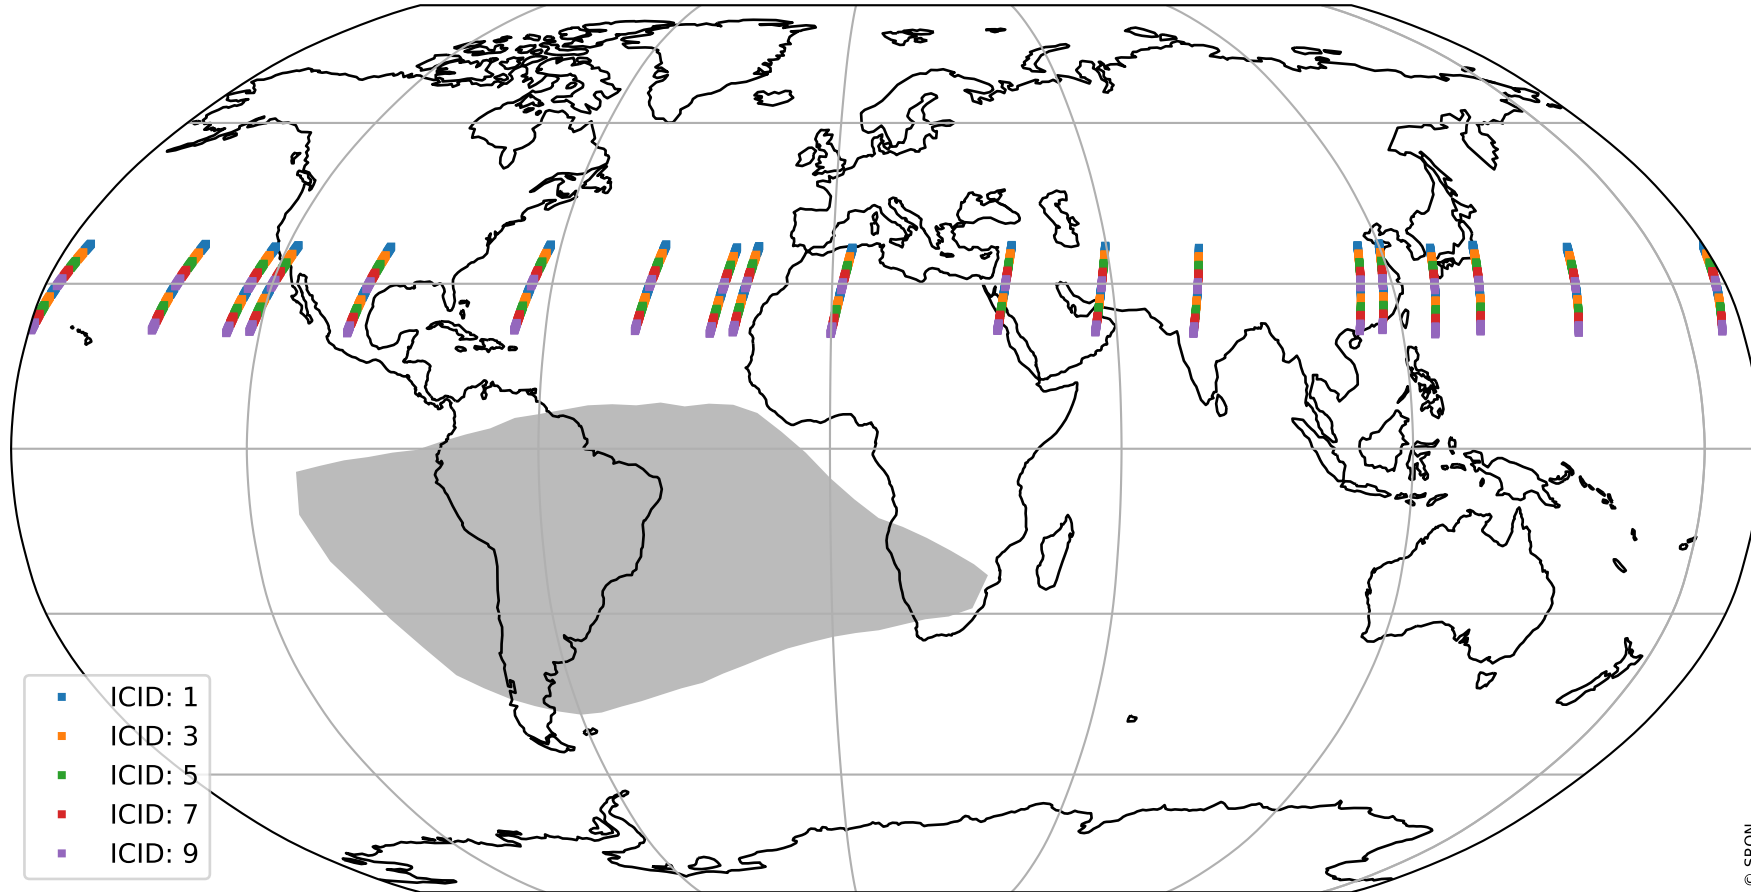

Tropomi SWIR offset (official)

orbits : 19 in [5692, 5737]
coverage : 2018-11-18 / 2018-11-21
median : 0.52595 V
spread : 0.035929 V
created : 2023-08-21T14:19:36

value detector map

Tropomi SWIR offset (official)

orbits : 19 in [5692, 5737]
coverage : 2018-11-18 / 2018-11-21
median : 30.094 μV
spread : 18.225 μV
created : 2023-08-21T14:19:36

Tropomi SWIR offset (official)

orbits : 19 in [5692, 5737]
coverage : 2018-11-18 / 2018-11-21
median : -0.076773 mV
spread : 0.33156 mV
created : 2023-08-21T14:19:36

value compared with SWIR offset CKD

Tropomi SWIR offset (official) ground-tracks of Sentinel-5P

orbits : 19 in [5692, 5737]
coverage : 2018-11-18 / 2018-11-21
created : 2023-08-21T14:19:37

Tropomi SWIR offset (official)

orbits : [2827, 5737]
coverage : 2018-04-30 / 2018-11-21
created : 2023-08-21T14:19:37

trend of detector median & temperatures