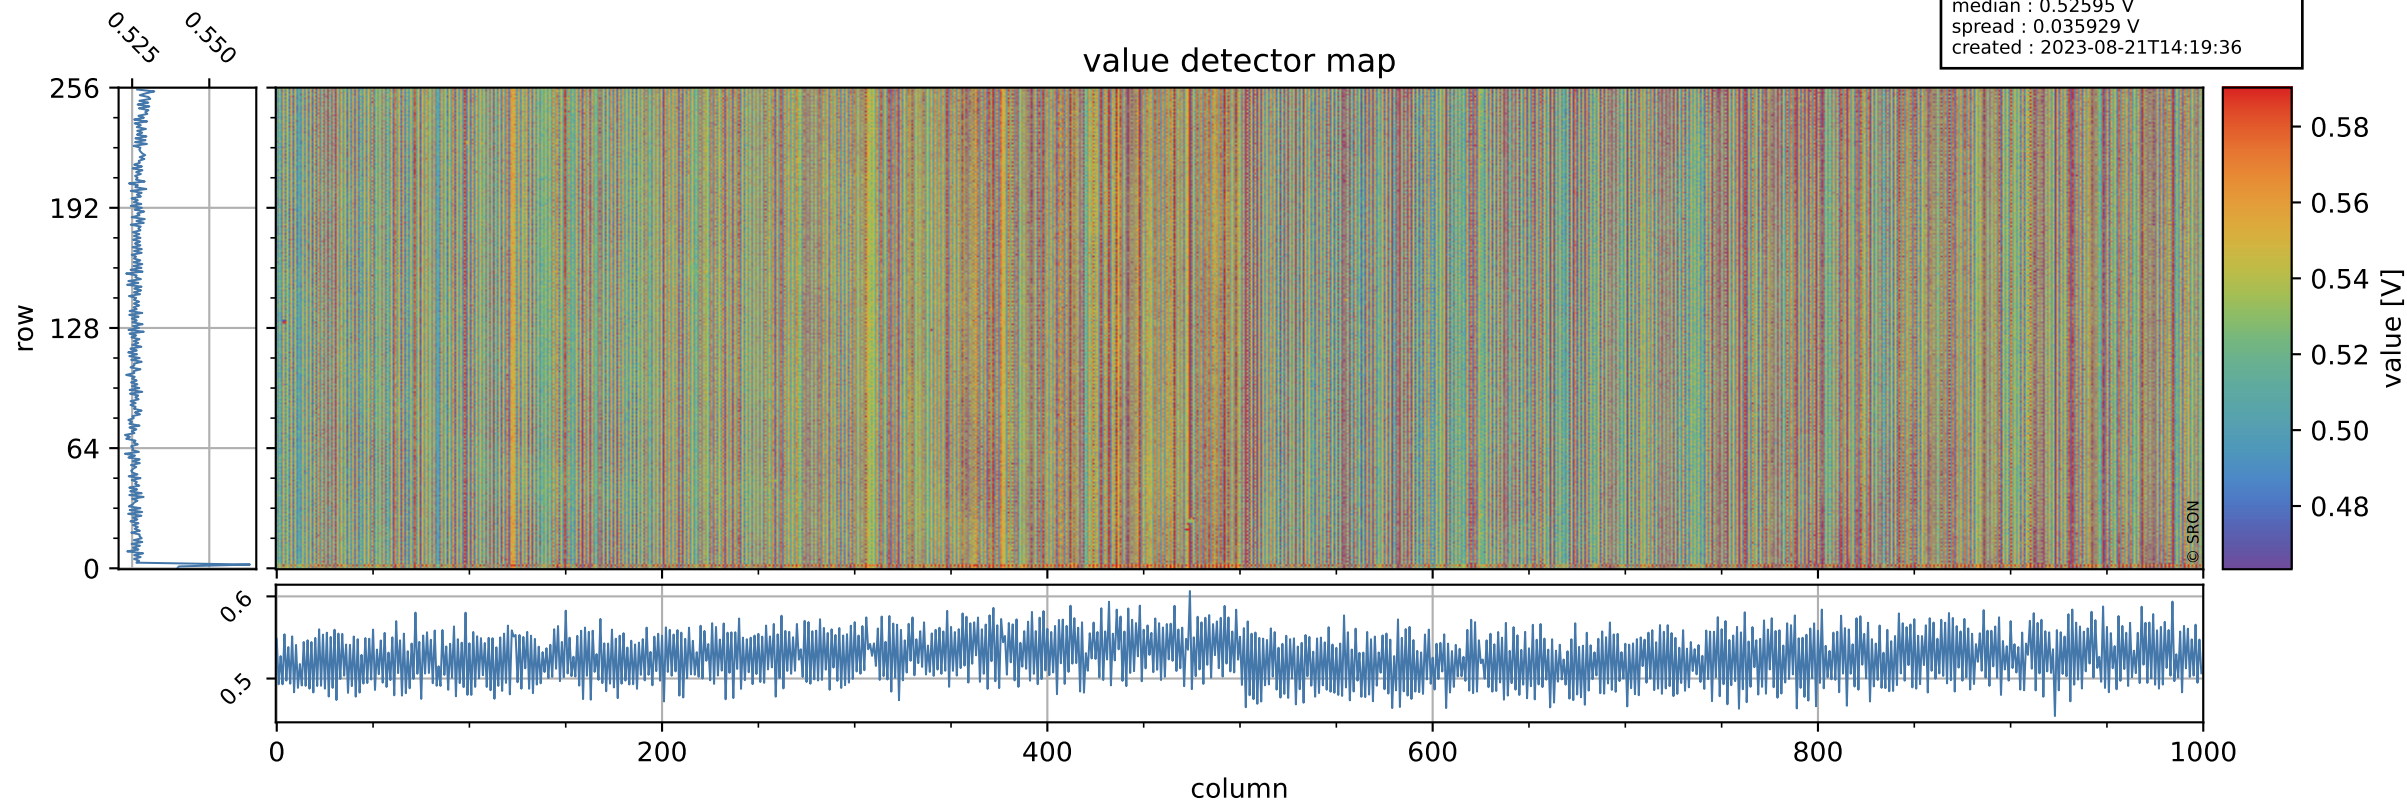

Tropomi SWIR offset (official)

orbits : 19 in [5692, 5737]
coverage : 2018-11-18 / 2018-11-21
median : 0.52595 V
spread : 0.035929 V
created : 2023-08-21T14:19:36

value detector map

Tropomi SWIR offset (official)

orbits : 19 in [5692, 5737]
coverage : 2018-11-18 / 2018-11-21
median : 30.094 μV
spread : 18.225 μV
created : 2023-08-21T14:19:36

Tropomi SWIR offset (official)

orbits : 19 in [5692, 5737]
coverage : 2018-11-18 / 2018-11-21
median : -0.076773 mV
spread : 0.33156 mV
created : 2023-08-21T14:19:36

value compared with SWIR offset CKD

Tropomi SWIR offset (official) ground-tracks of Sentinel-5P

orbits : 19 in [5692, 5737]
coverage : 2018-11-18 / 2018-11-21
created : 2023-08-21T14:19:37

Tropomi SWIR offset (official)

orbits : [2827, 5737]
coverage : 2018-04-30 / 2018-11-21
created : 2023-08-21T14:19:37

trend of detector median & temperatures