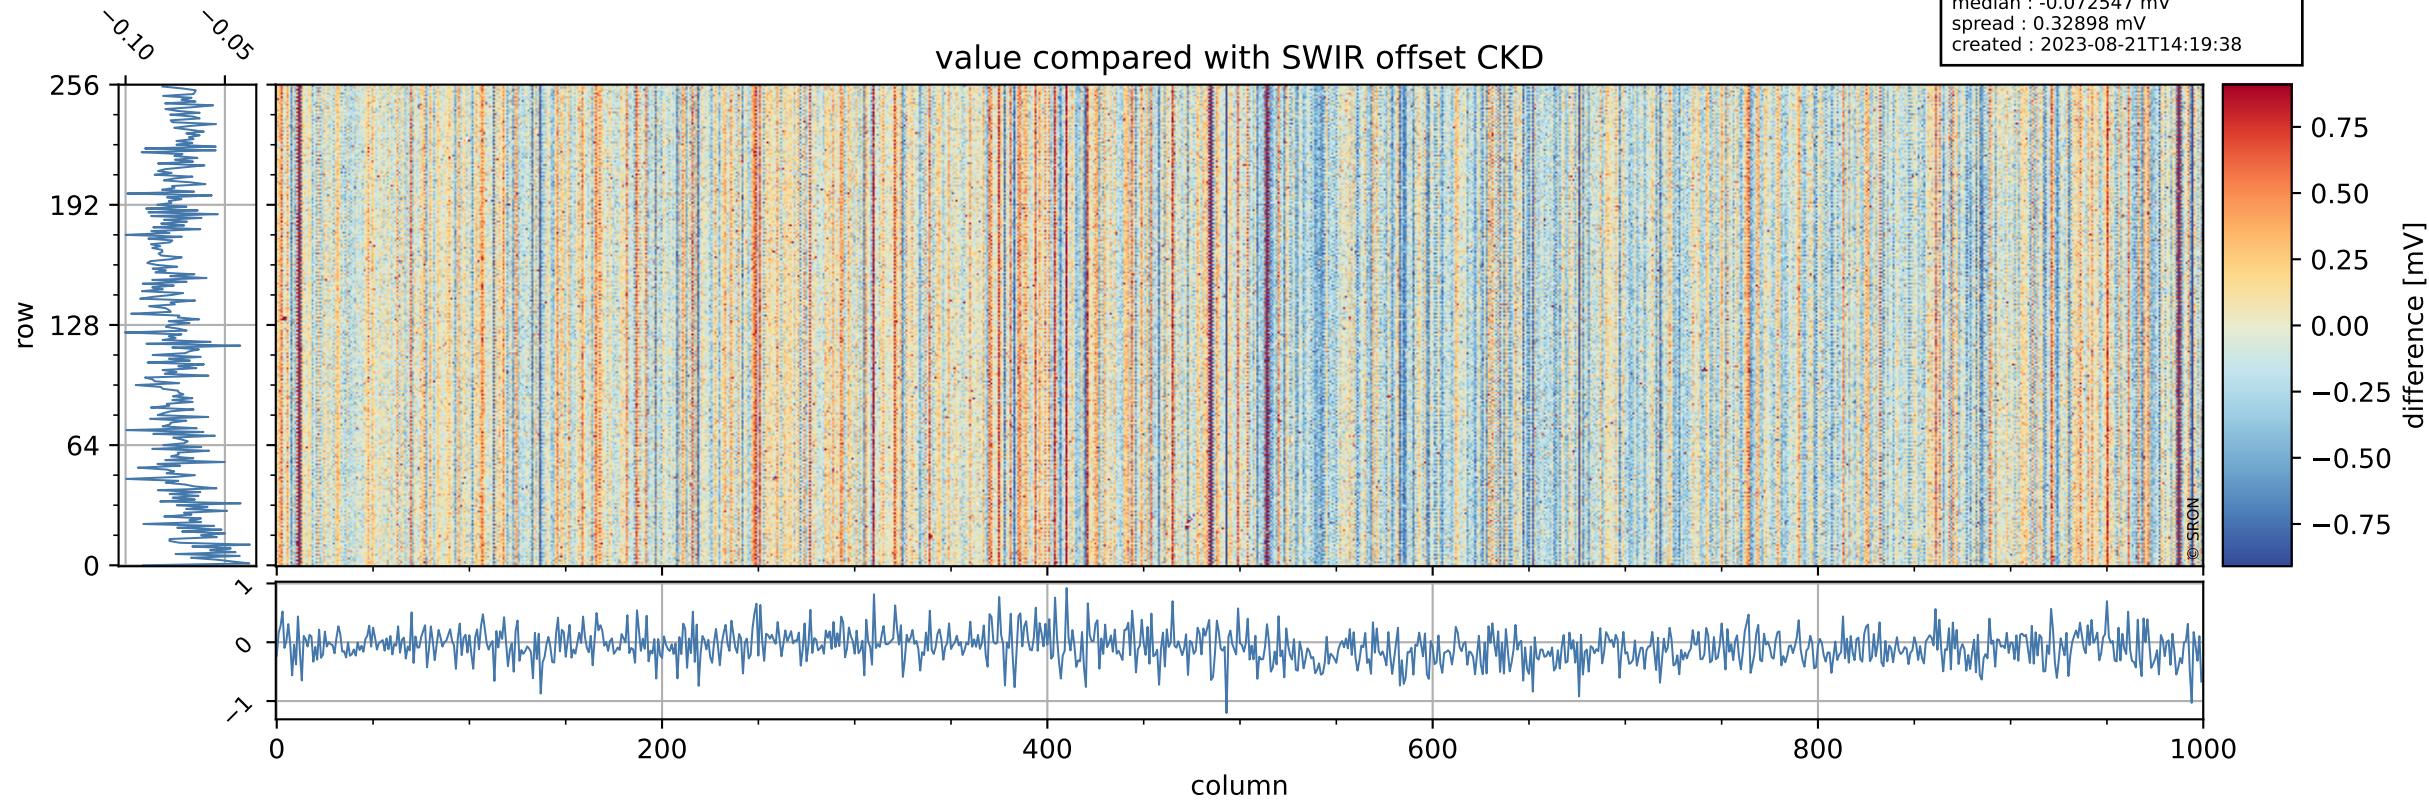

Tropomi SWIR offset (official)

orbits : 18 in [5707, 5752]
coverage : 2018-11-19 / 2018-11-22
median : 0.52595 V
spread : 0.035928 V
created : 2023-08-21T14:19:38

value detector map

Tropomi SWIR offset (official)

orbits : 18 in [5707, 5752]
coverage : 2018-11-19 / 2018-11-22
median : 31.033 μV
spread : 18.831 μV
created : 2023-08-21T14:19:38

Tropomi SWIR offset (official)

orbits : 18 in [5707, 5752]
coverage : 2018-11-19 / 2018-11-22
median : -0.072547 mV
spread : 0.32898 mV
created : 2023-08-21T14:19:38

value compared with SWIR offset CKD

Tropomi SWIR offset (official) ground-tracks of Sentinel-5P

orbits : 18 in [5707, 5752]
coverage : 2018-11-19 / 2018-11-22
created : 2023-08-21T14:19:38

Tropomi SWIR offset (official)

orbits : [2827, 5752]
coverage : 2018-04-30 / 2018-11-22
created : 2023-08-21T14:19:39

trend of detector median & temperatures