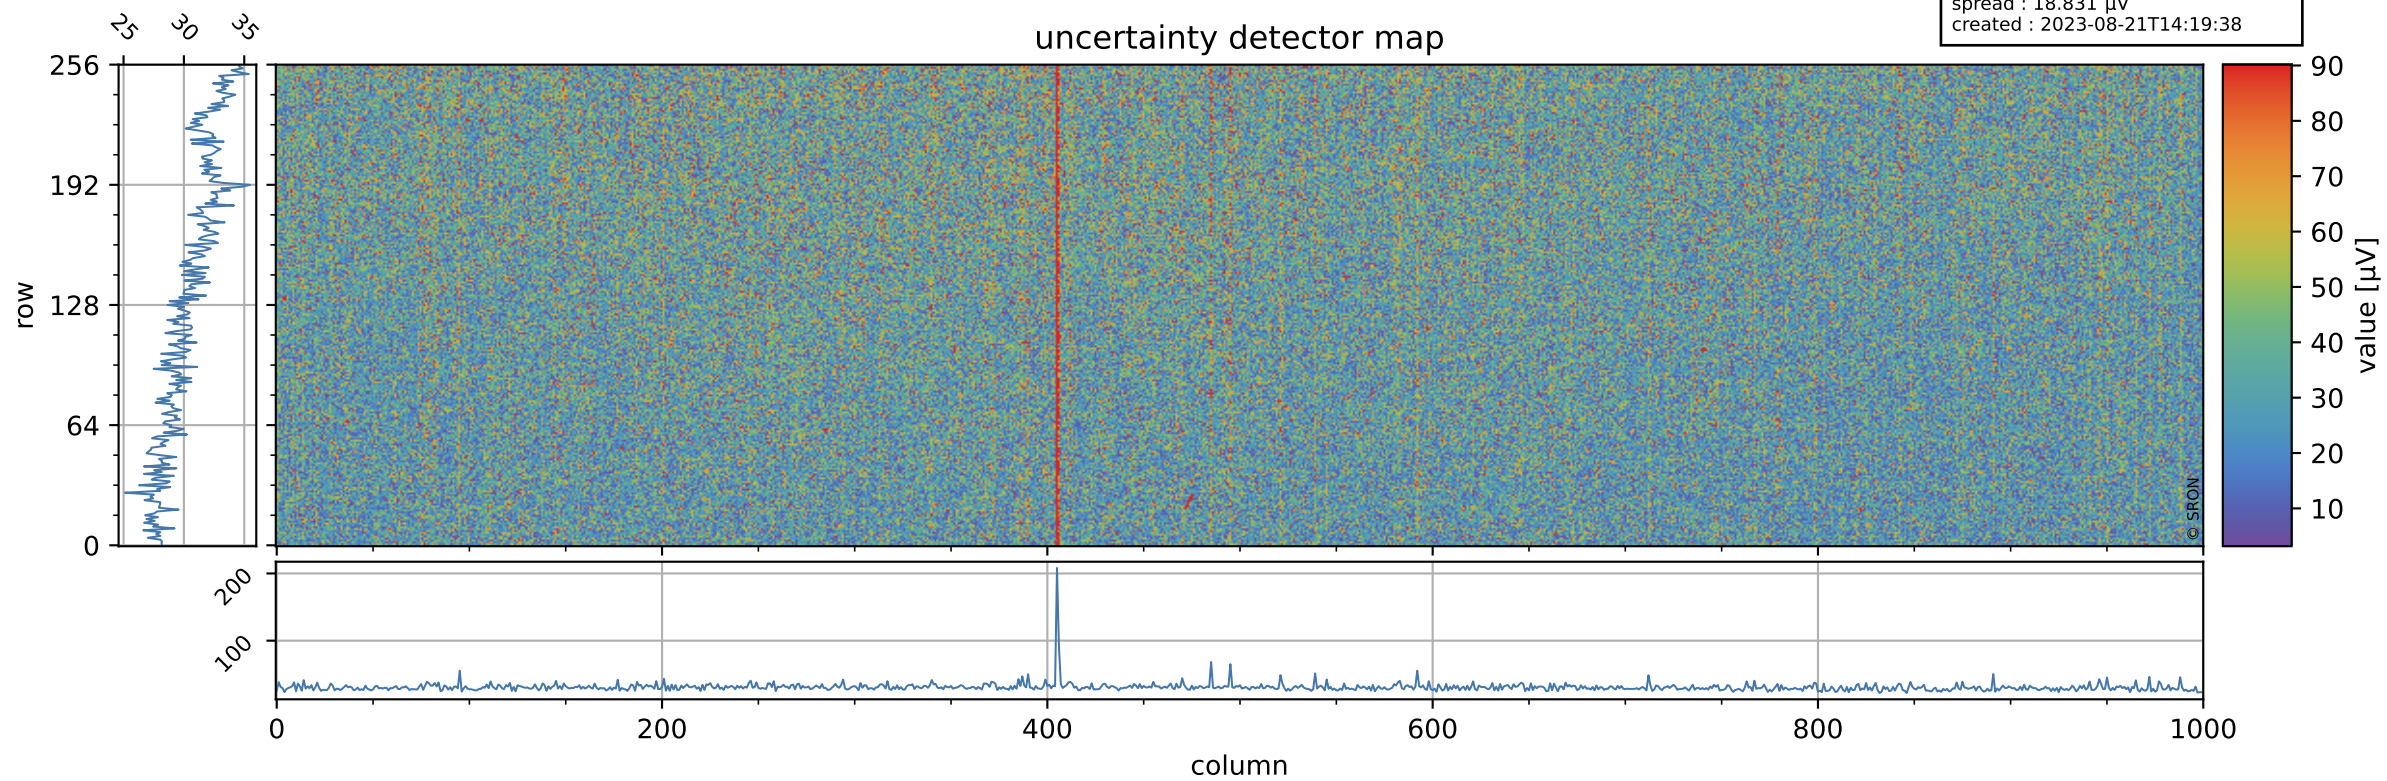

Tropomi SWIR offset (official)

orbits : 18 in [5707, 5752]
coverage : 2018-11-19 / 2018-11-22
median : 0.52595 V
spread : 0.035928 V
created : 2023-08-21T14:19:38

value detector map

Tropomi SWIR offset (official)

orbits : 18 in [5707, 5752]
coverage : 2018-11-19 / 2018-11-22
median : 31.033 μV
spread : 18.831 μV
created : 2023-08-21T14:19:38

Tropomi SWIR offset (official)

orbits : 18 in [5707, 5752]
coverage : 2018-11-19 / 2018-11-22
median : -0.072547 mV
spread : 0.32898 mV
created : 2023-08-21T14:19:38

value compared with SWIR offset CKD

Tropomi SWIR offset (official) ground-tracks of Sentinel-5P

orbits : 18 in [5707, 5752]
coverage : 2018-11-19 / 2018-11-22
created : 2023-08-21T14:19:38

Tropomi SWIR offset (official)

orbits : [2827, 5752]
coverage : 2018-04-30 / 2018-11-22
created : 2023-08-21T14:19:39

trend of detector median & temperatures