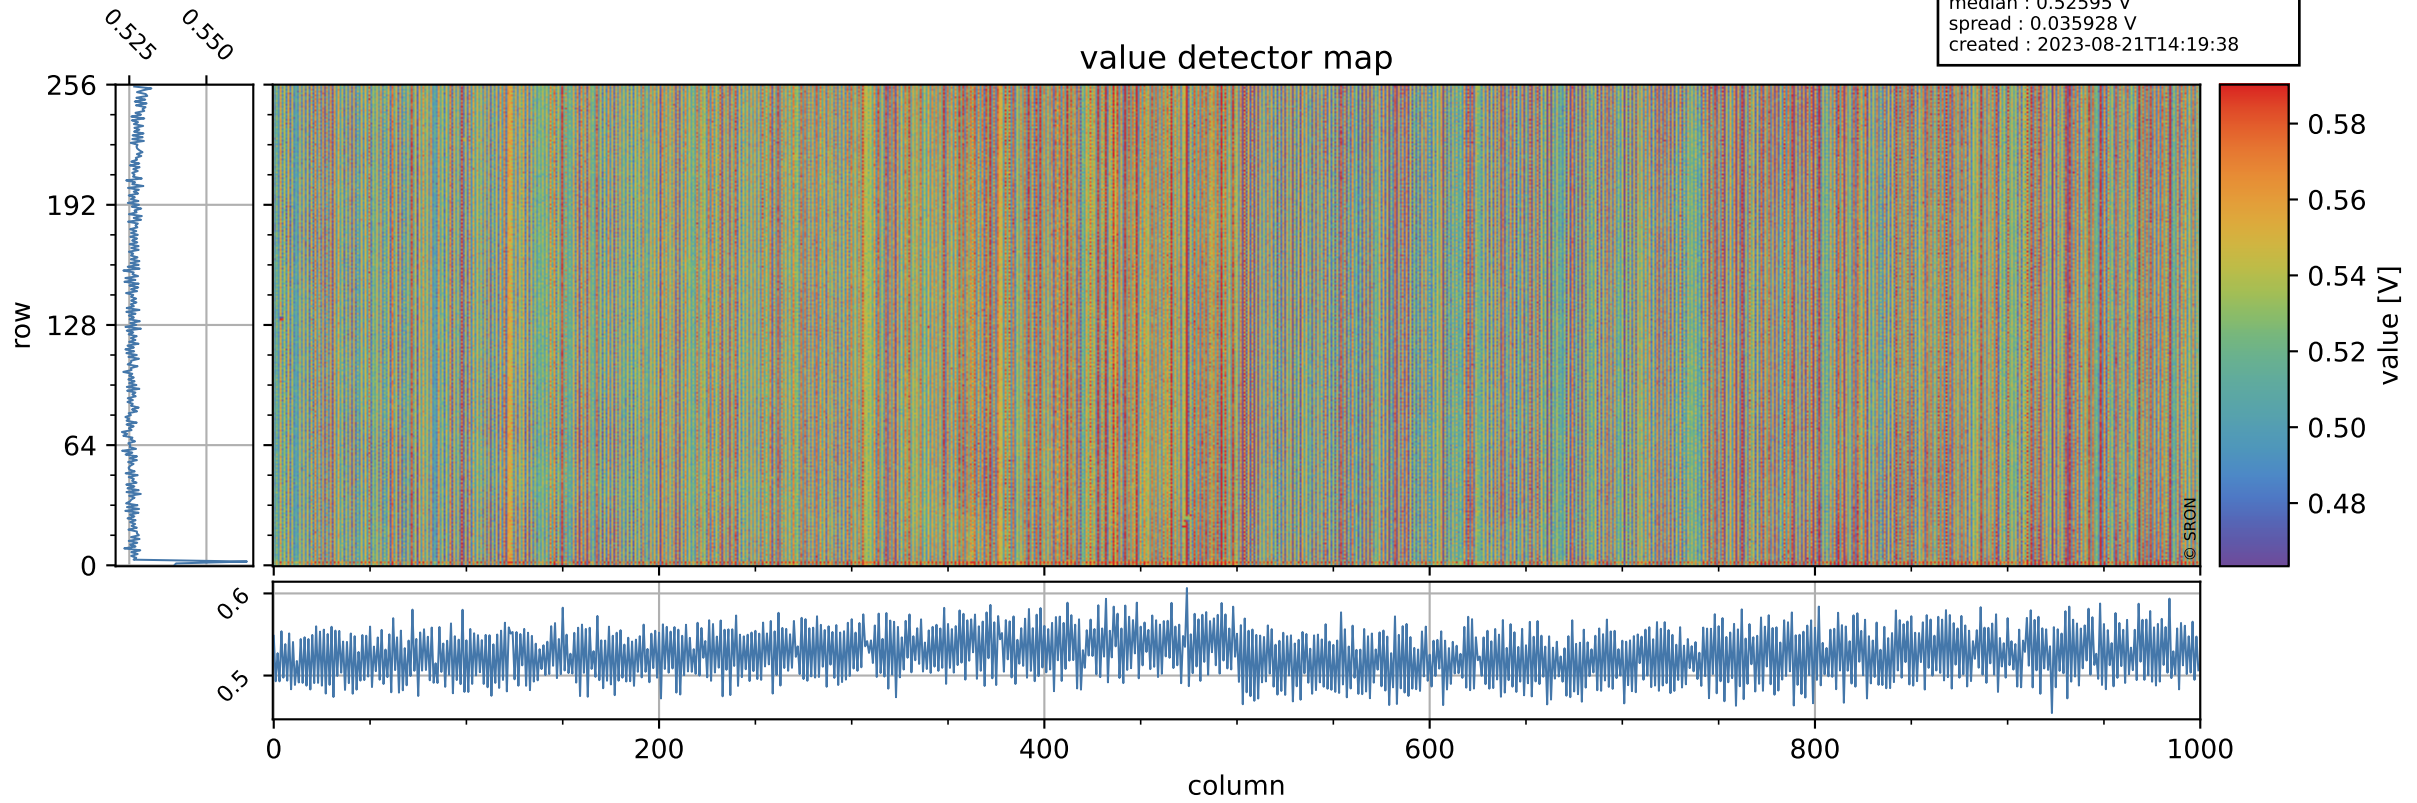

Tropomi SWIR offset (official)

orbits : 18 in [5707, 5752]
coverage : 2018-11-19 / 2018-11-22
median : 0.52595 V
spread : 0.035928 V
created : 2023-08-21T14:19:38

value detector map

Tropomi SWIR offset (official)

orbits : 18 in [5707, 5752]
coverage : 2018-11-19 / 2018-11-22
median : 31.033 μV
spread : 18.831 μV
created : 2023-08-21T14:19:38

Tropomi SWIR offset (official)

orbits : 18 in [5707, 5752]
coverage : 2018-11-19 / 2018-11-22
median : -0.072547 mV
spread : 0.32898 mV
created : 2023-08-21T14:19:38

value compared with SWIR offset CKD

Tropomi SWIR offset (official) ground-tracks of Sentinel-5P

orbits : 18 in [5707, 5752]
coverage : 2018-11-19 / 2018-11-22
created : 2023-08-21T14:19:38

Tropomi SWIR offset (official)

orbits : [2827, 5752]
coverage : 2018-04-30 / 2018-11-22
created : 2023-08-21T14:19:39

trend of detector median & temperatures