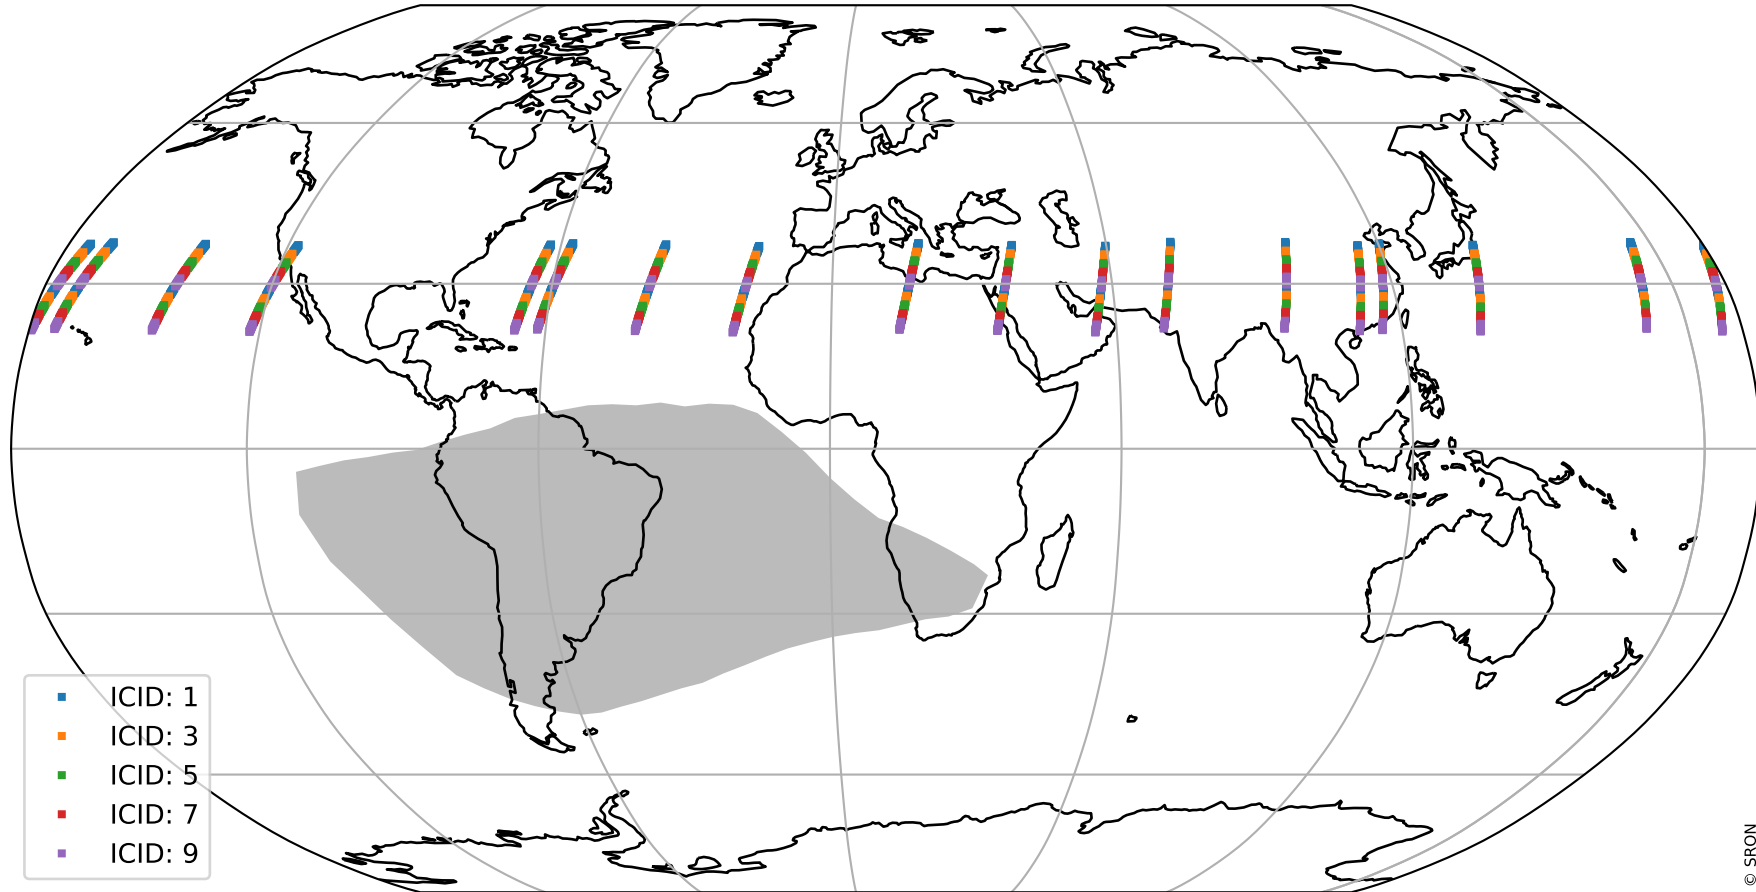

Tropomi SWIR offset (official)

orbits : 18 in [5707, 5752]
coverage : 2018-11-19 / 2018-11-22
median : 0.52595 V
spread : 0.035928 V
created : 2023-08-21T14:19:38

value detector map

Tropomi SWIR offset (official)

orbits : 18 in [5707, 5752]
coverage : 2018-11-19 / 2018-11-22
median : 31.033 μV
spread : 18.831 μV
created : 2023-08-21T14:19:38

Tropomi SWIR offset (official)

orbits : 18 in [5707, 5752]
coverage : 2018-11-19 / 2018-11-22
median : -0.072547 mV
spread : 0.32898 mV
created : 2023-08-21T14:19:38

value compared with SWIR offset CKD

Tropomi SWIR offset (official) ground-tracks of Sentinel-5P

orbits : 18 in [5707, 5752]
coverage : 2018-11-19 / 2018-11-22
created : 2023-08-21T14:19:38

Tropomi SWIR offset (official)

orbits : [2827, 5752]
coverage : 2018-04-30 / 2018-11-22
created : 2023-08-21T14:19:39

trend of detector median & temperatures