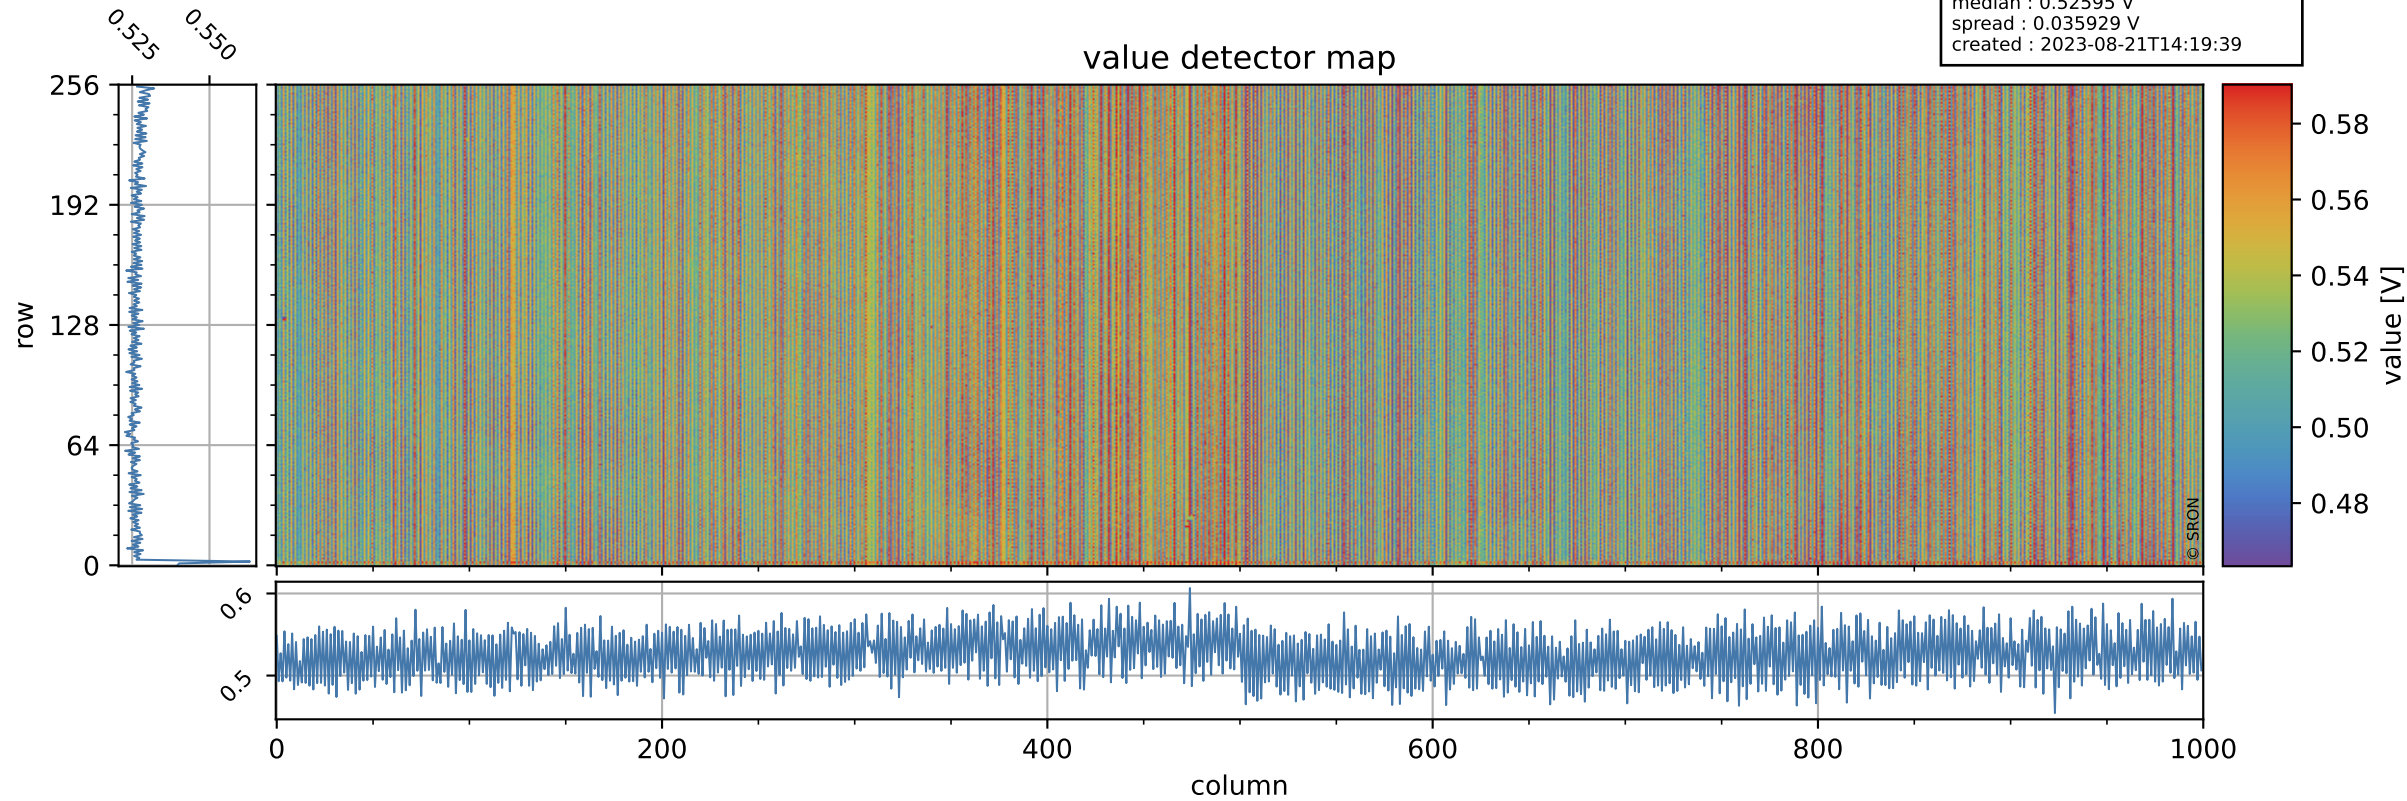

Tropomi SWIR offset (official)

orbits : 19 in [5722, 5767]
coverage : 2018-11-20 / 2018-11-23
median : 0.52595 V
spread : 0.035929 V
created : 2023-08-21T14:19:39

value detector map

Tropomi SWIR offset (official)

orbits : 19 in [5722, 5767]
coverage : 2018-11-20 / 2018-11-23
median : 30.799 μV
spread : 18.776 μV
created : 2023-08-21T14:19:40

Tropomi SWIR offset (official)

orbits : 19 in [5722, 5767]
coverage : 2018-11-20 / 2018-11-23
median : -0.070918 mV
spread : 0.33037 mV
created : 2023-08-21T14:19:40

value compared with SWIR offset CKD

Tropomi SWIR offset (official) ground-tracks of Sentinel-5P

orbits : 19 in [5722, 5767]
coverage : 2018-11-20 / 2018-11-23
created : 2023-08-21T14:19:40

Tropomi SWIR offset (official)

orbits : [2827, 5767]
coverage : 2018-04-30 / 2018-11-23
created : 2023-08-21T14:19:40

trend of detector median & temperatures