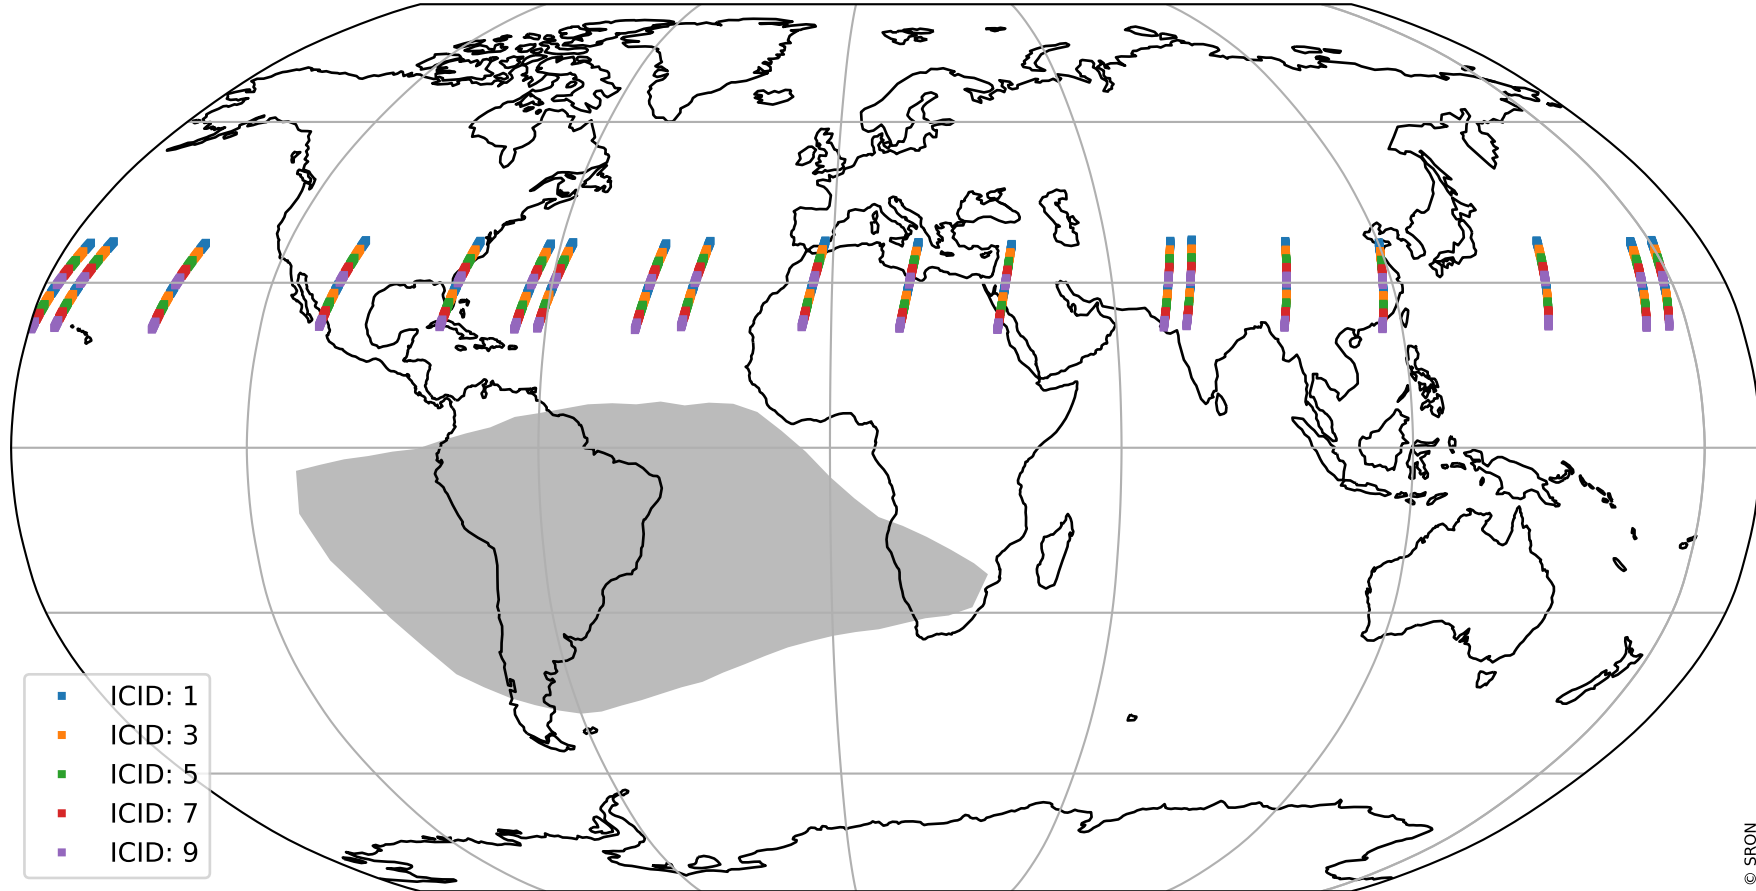

Tropomi SWIR offset (official)

orbits : 19 in [5722, 5767]
coverage : 2018-11-20 / 2018-11-23
median : 0.52595 V
spread : 0.035929 V
created : 2023-08-21T14:19:39

value detector map

Tropomi SWIR offset (official)

orbits : 19 in [5722, 5767]
coverage : 2018-11-20 / 2018-11-23
median : 30.799 μV
spread : 18.776 μV
created : 2023-08-21T14:19:40

Tropomi SWIR offset (official)

orbits : 19 in [5722, 5767]
coverage : 2018-11-20 / 2018-11-23
median : -0.070918 mV
spread : 0.33037 mV
created : 2023-08-21T14:19:40

value compared with SWIR offset CKD

Tropomi SWIR offset (official) ground-tracks of Sentinel-5P

orbits : 19 in [5722, 5767]
coverage : 2018-11-20 / 2018-11-23
created : 2023-08-21T14:19:40

Tropomi SWIR offset (official)

orbits : [2827, 5767]
coverage : 2018-04-30 / 2018-11-23
created : 2023-08-21T14:19:40

trend of detector median & temperatures