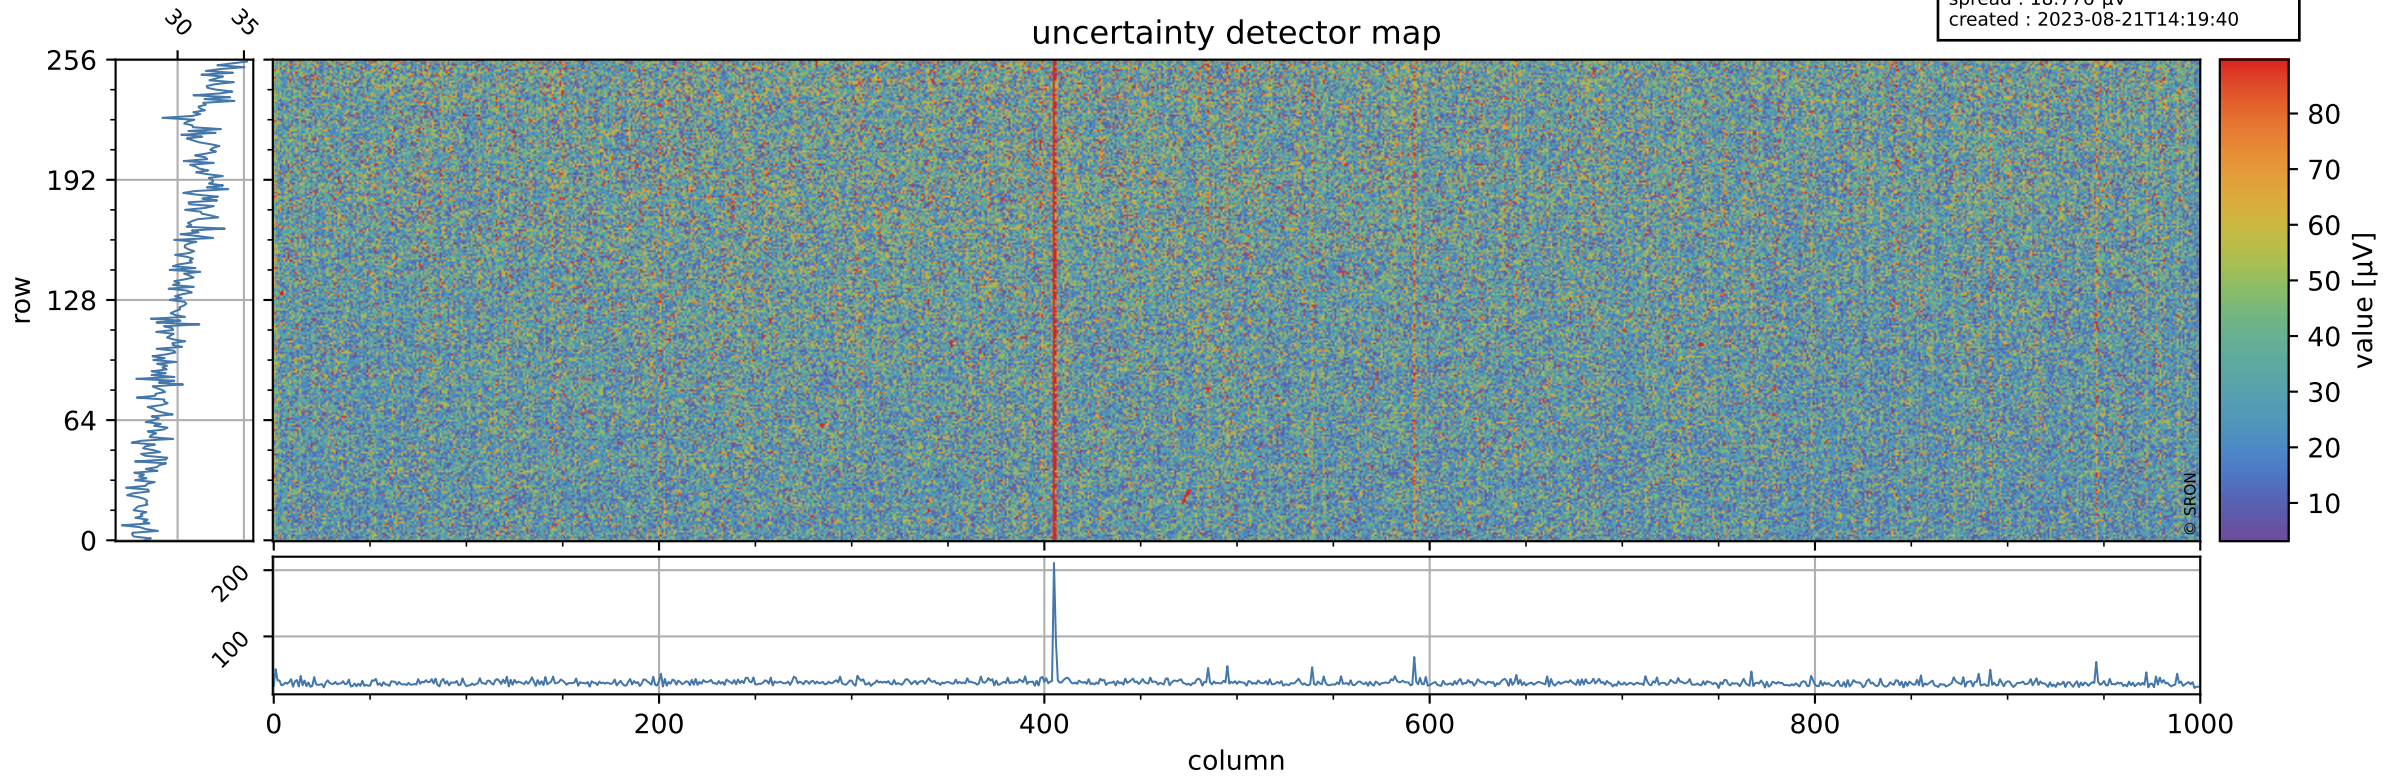

Tropomi SWIR offset (official)

orbits : 19 in [5722, 5767]
coverage : 2018-11-20 / 2018-11-23
median : 0.52595 V
spread : 0.035929 V
created : 2023-08-21T14:19:39

value detector map

Tropomi SWIR offset (official)

orbits : 19 in [5722, 5767]
coverage : 2018-11-20 / 2018-11-23
median : 30.799 μV
spread : 18.776 μV
created : 2023-08-21T14:19:40

Tropomi SWIR offset (official)

orbits : 19 in [5722, 5767]
coverage : 2018-11-20 / 2018-11-23
median : -0.070918 mV
spread : 0.33037 mV
created : 2023-08-21T14:19:40

value compared with SWIR offset CKD

Tropomi SWIR offset (official) ground-tracks of Sentinel-5P

orbits : 19 in [5722, 5767]
coverage : 2018-11-20 / 2018-11-23
created : 2023-08-21T14:19:40

Tropomi SWIR offset (official)

orbits : [2827, 5767]
coverage : 2018-04-30 / 2018-11-23
created : 2023-08-21T14:19:40

trend of detector median & temperatures