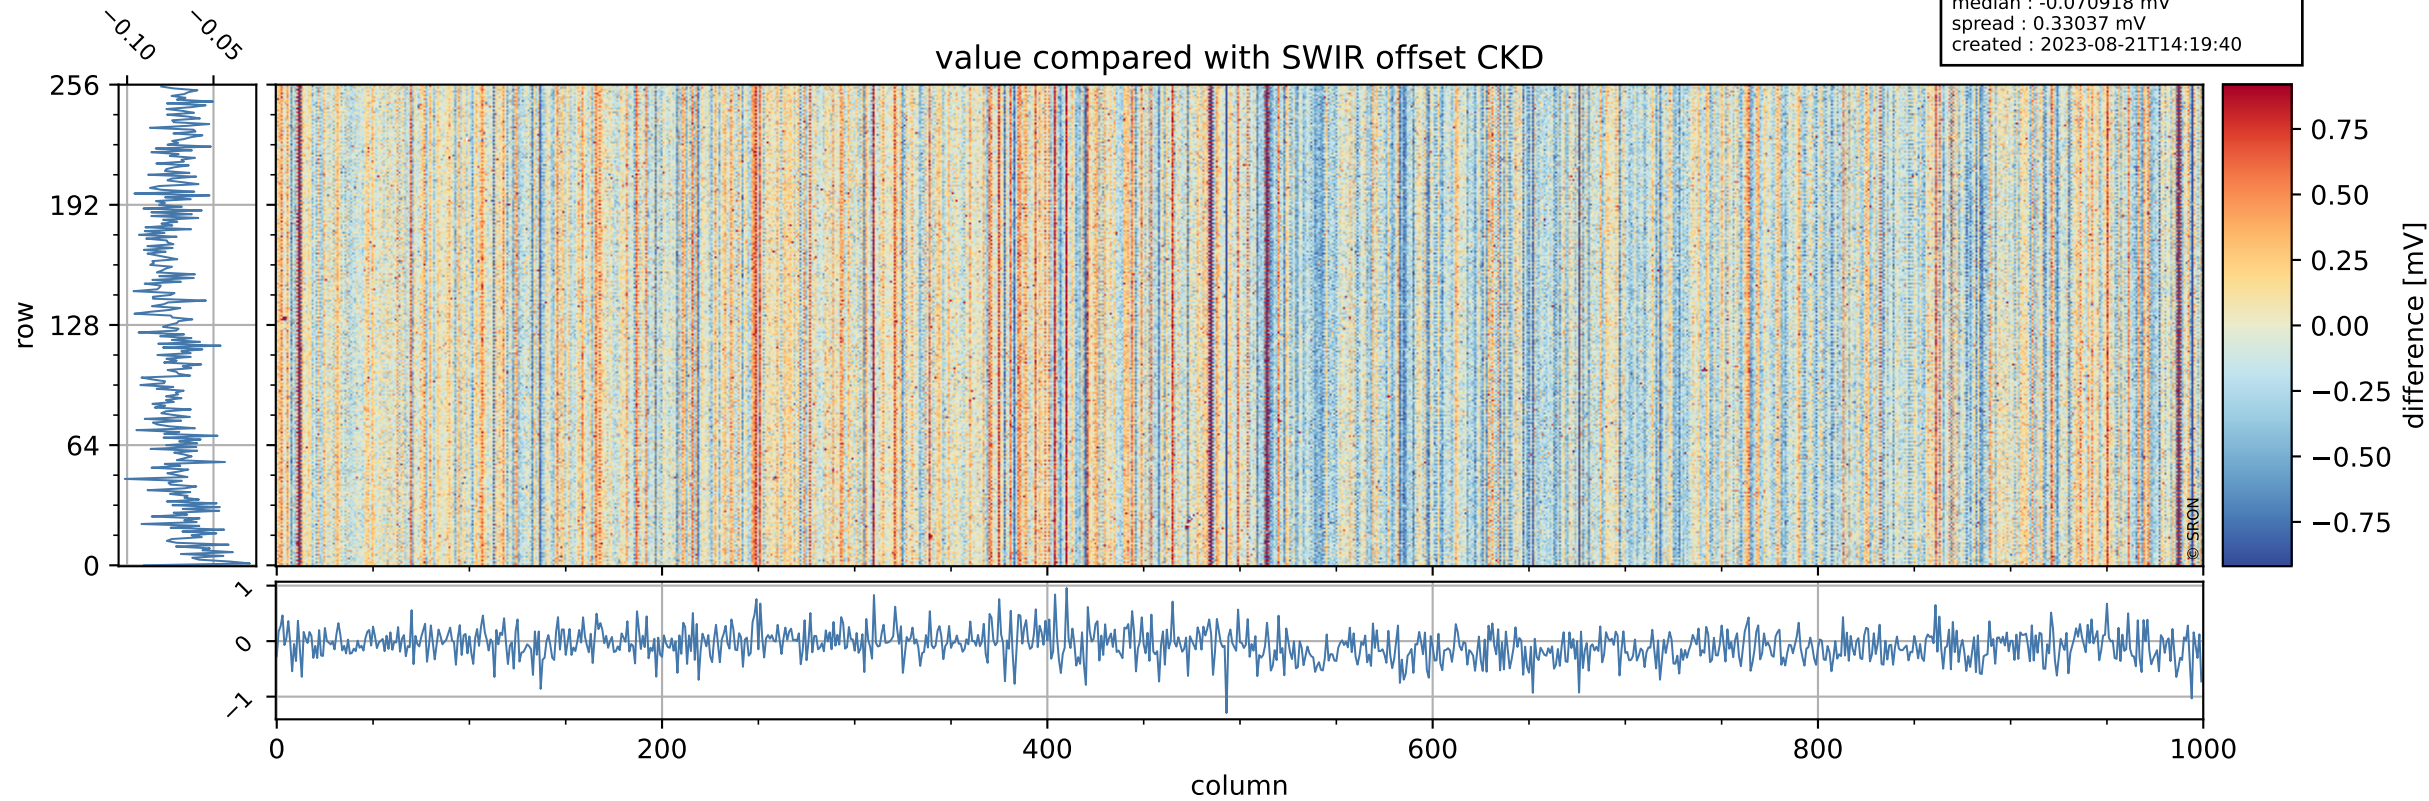

Tropomi SWIR offset (official)

orbits : 19 in [5722, 5767]
coverage : 2018-11-20 / 2018-11-23
median : 0.52595 V
spread : 0.035929 V
created : 2023-08-21T14:19:39

value detector map

Tropomi SWIR offset (official)

orbits : 19 in [5722, 5767]
coverage : 2018-11-20 / 2018-11-23
median : 30.799 μV
spread : 18.776 μV
created : 2023-08-21T14:19:40

Tropomi SWIR offset (official)

orbits : 19 in [5722, 5767]
coverage : 2018-11-20 / 2018-11-23
median : -0.070918 mV
spread : 0.33037 mV
created : 2023-08-21T14:19:40

value compared with SWIR offset CKD

Tropomi SWIR offset (official) ground-tracks of Sentinel-5P

orbits : 19 in [5722, 5767]
coverage : 2018-11-20 / 2018-11-23
created : 2023-08-21T14:19:40

Tropomi SWIR offset (official)

orbits : [2827, 5767]
coverage : 2018-04-30 / 2018-11-23
created : 2023-08-21T14:19:40

trend of detector median & temperatures