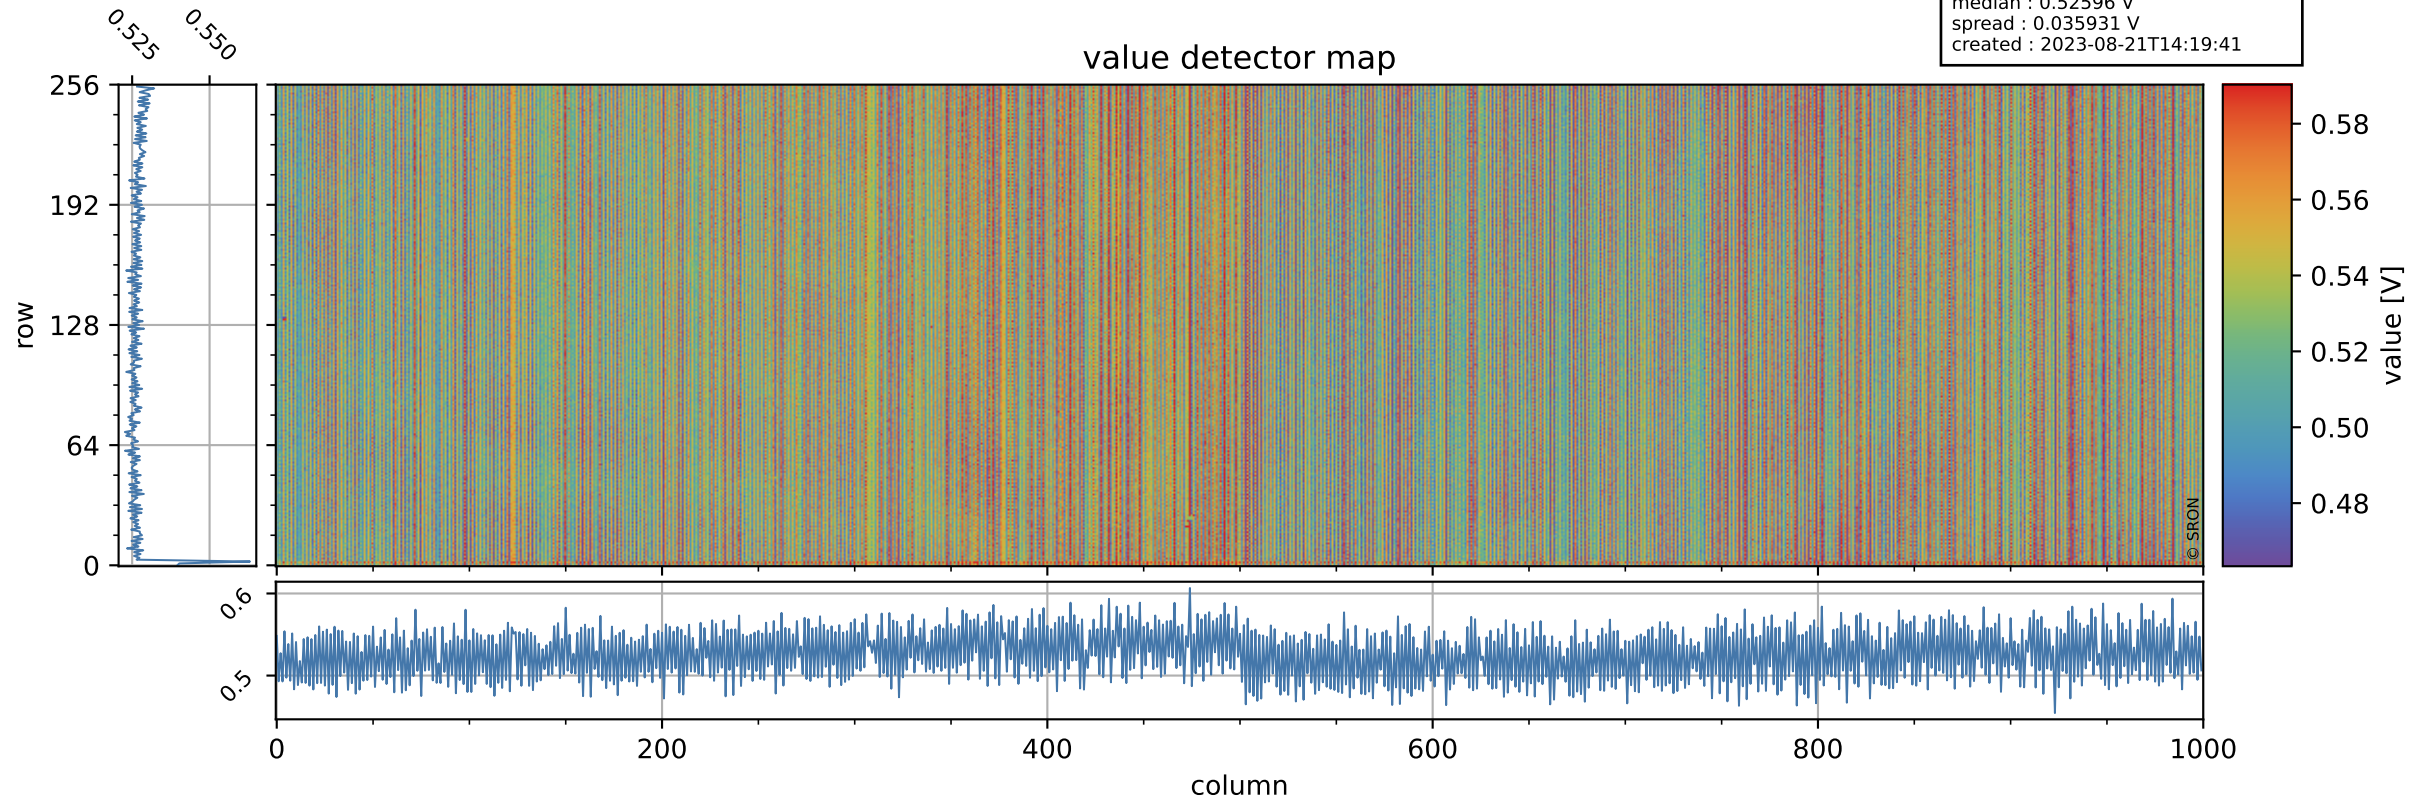

Tropomi SWIR offset (official)

orbits : 19 in [5737, 5782]
coverage : 2018-11-21 / 2018-11-24
median : 0.52596 V
spread : 0.035931 V
created : 2023-08-21T14:19:41

value detector map

Tropomi SWIR offset (official)

orbits : 19 in [5737, 5782]
coverage : 2018-11-21 / 2018-11-24
median : 30.504 μV
spread : 18.566 μV
created : 2023-08-21T14:19:41

Tropomi SWIR offset (official)

orbits : 19 in [5737, 5782]
coverage : 2018-11-21 / 2018-11-24
median : -0.064772 mV
spread : 0.33051 mV
created : 2023-08-21T14:19:42

value compared with SWIR offset CKD

Tropomi SWIR offset (official) ground-tracks of Sentinel-5P

orbits : 19 in [5737, 5782]
coverage : 2018-11-21 / 2018-11-24
created : 2023-08-21T14:19:42

Tropomi SWIR offset (official)

orbits : [2827, 5782]
coverage : 2018-04-30 / 2018-11-24
created : 2023-08-21T14:19:42

trend of detector median & temperatures