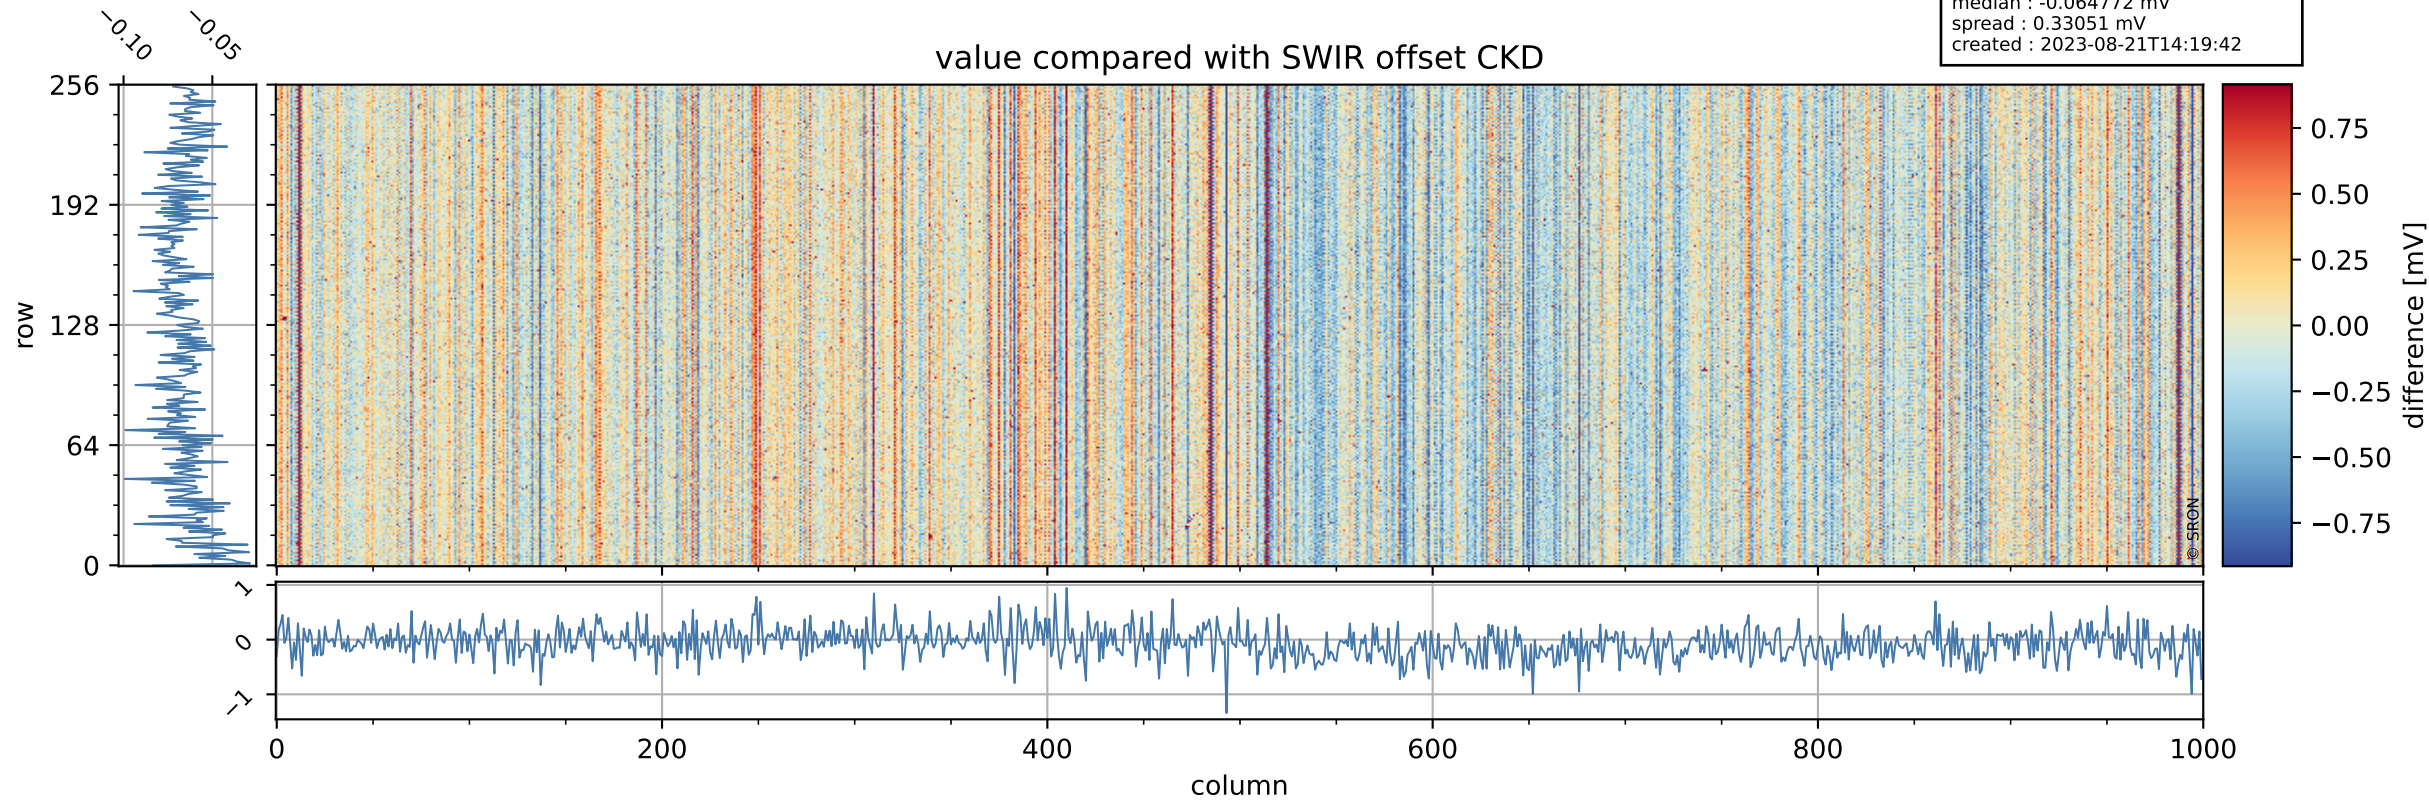

Tropomi SWIR offset (official)

orbits : 19 in [5737, 5782]
coverage : 2018-11-21 / 2018-11-24
median : 0.52596 V
spread : 0.035931 V
created : 2023-08-21T14:19:41

value detector map

Tropomi SWIR offset (official)

orbits : 19 in [5737, 5782]
coverage : 2018-11-21 / 2018-11-24
median : 30.504 μV
spread : 18.566 μV
created : 2023-08-21T14:19:41

Tropomi SWIR offset (official)

orbits : 19 in [5737, 5782]
coverage : 2018-11-21 / 2018-11-24
median : -0.064772 mV
spread : 0.33051 mV
created : 2023-08-21T14:19:42

value compared with SWIR offset CKD

Tropomi SWIR offset (official) ground-tracks of Sentinel-5P

orbits : 19 in [5737, 5782]
coverage : 2018-11-21 / 2018-11-24
created : 2023-08-21T14:19:42

Tropomi SWIR offset (official)

orbits : [2827, 5782]
coverage : 2018-04-30 / 2018-11-24
created : 2023-08-21T14:19:42

trend of detector median & temperatures