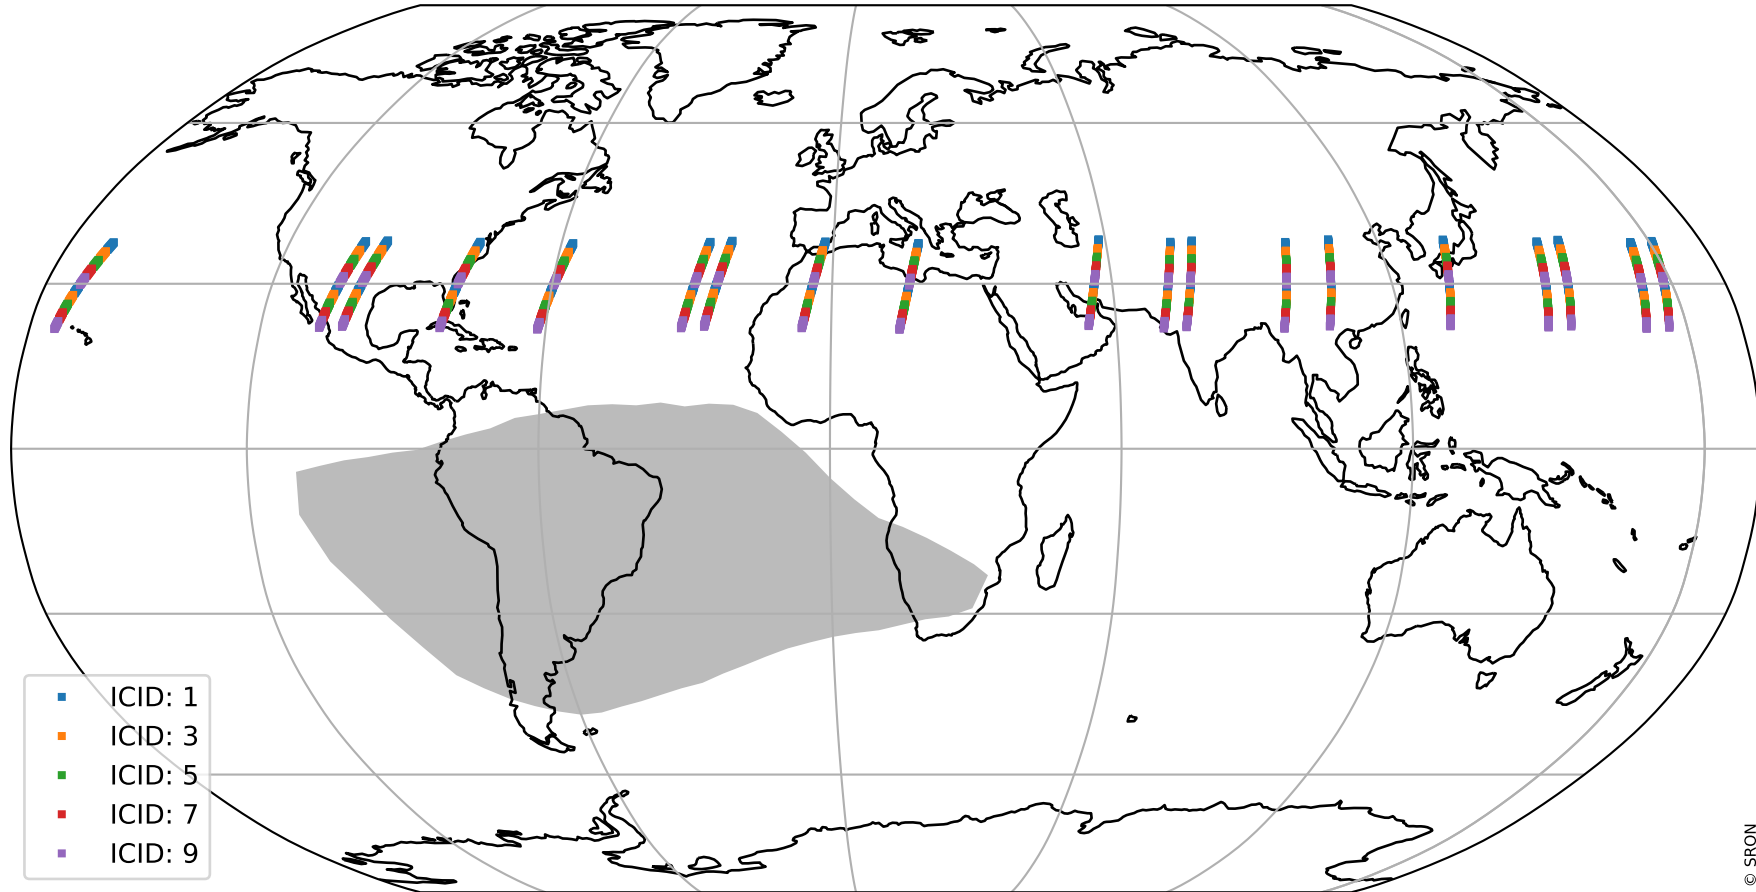

Tropomi SWIR offset (official)

orbits : 19 in [5737, 5782]
coverage : 2018-11-21 / 2018-11-24
median : 0.52596 V
spread : 0.035931 V
created : 2023-08-21T14:19:41

value detector map

Tropomi SWIR offset (official)

orbits : 19 in [5737, 5782]
coverage : 2018-11-21 / 2018-11-24
median : 30.504 μV
spread : 18.566 μV
created : 2023-08-21T14:19:41

Tropomi SWIR offset (official)

orbits : 19 in [5737, 5782]
coverage : 2018-11-21 / 2018-11-24
median : -0.064772 mV
spread : 0.33051 mV
created : 2023-08-21T14:19:42

value compared with SWIR offset CKD

Tropomi SWIR offset (official) ground-tracks of Sentinel-5P

orbits : 19 in [5737, 5782]
coverage : 2018-11-21 / 2018-11-24
created : 2023-08-21T14:19:42

Tropomi SWIR offset (official)

orbits : [2827, 5782]
coverage : 2018-04-30 / 2018-11-24
created : 2023-08-21T14:19:42

trend of detector median & temperatures