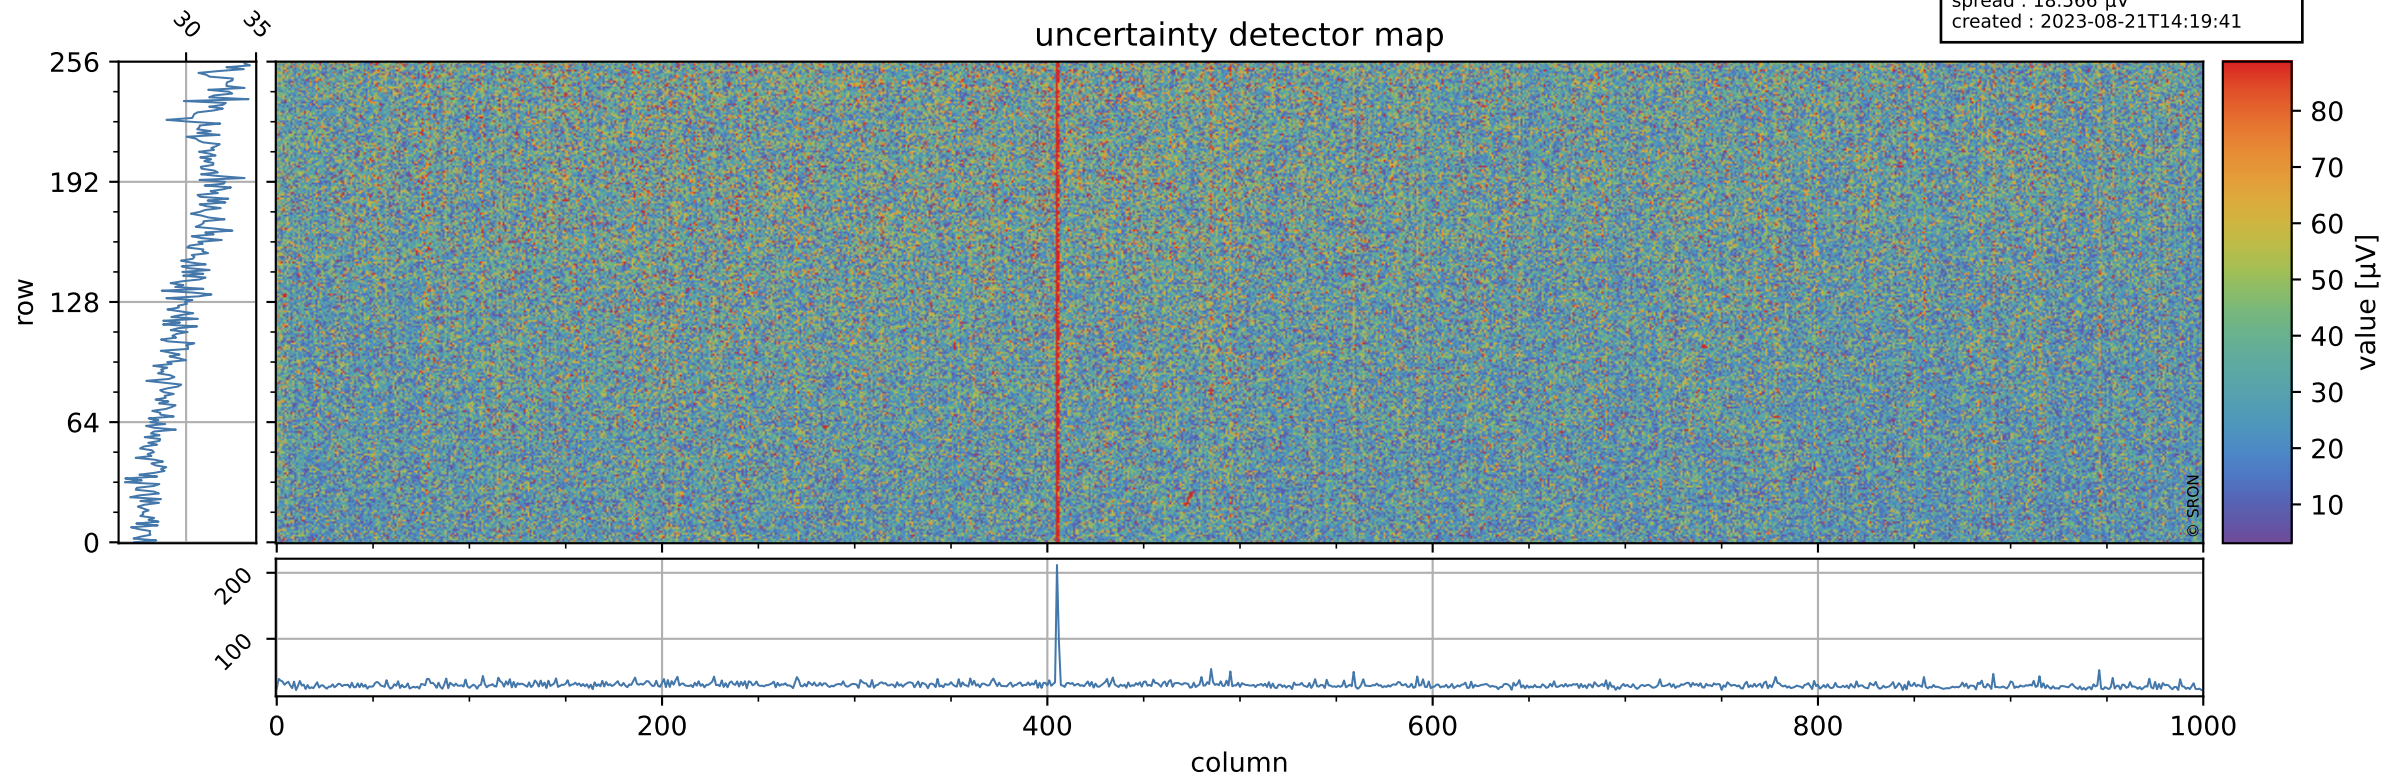

Tropomi SWIR offset (official)

orbits : 19 in [5737, 5782]
coverage : 2018-11-21 / 2018-11-24
median : 0.52596 V
spread : 0.035931 V
created : 2023-08-21T14:19:41

value detector map

Tropomi SWIR offset (official)

orbits : 19 in [5737, 5782]
coverage : 2018-11-21 / 2018-11-24
median : 30.504 μV
spread : 18.566 μV
created : 2023-08-21T14:19:41

Tropomi SWIR offset (official)

orbits : 19 in [5737, 5782]
coverage : 2018-11-21 / 2018-11-24
median : -0.064772 mV
spread : 0.33051 mV
created : 2023-08-21T14:19:42

value compared with SWIR offset CKD

Tropomi SWIR offset (official) ground-tracks of Sentinel-5P

orbits : 19 in [5737, 5782]
coverage : 2018-11-21 / 2018-11-24
created : 2023-08-21T14:19:42

Tropomi SWIR offset (official)

orbits : [2827, 5782]
coverage : 2018-04-30 / 2018-11-24
created : 2023-08-21T14:19:42

trend of detector median & temperatures