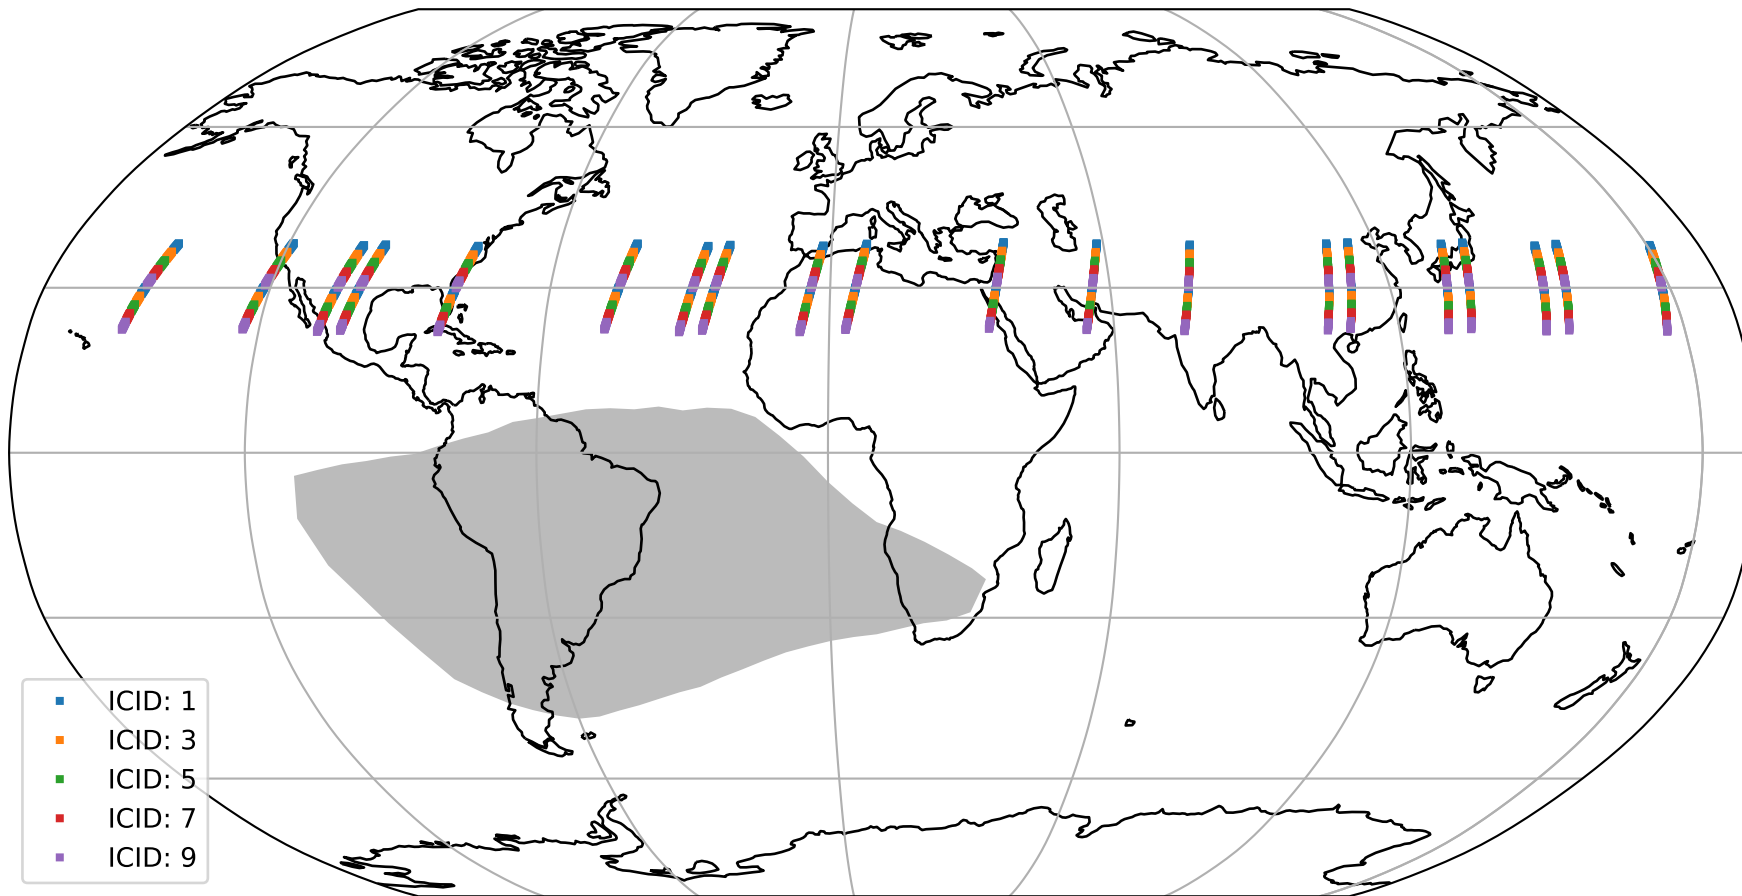

Tropomi SWIR offset (official)

orbits : 20 in [5752, 5797]
coverage : 2018-11-23 / 2018-11-25
median : 0.52596 V
spread : 0.035932 V
created : 2023-08-21T14:19:43

value detector map

Tropomi SWIR offset (official)

orbits : 20 in [5752, 5797]
coverage : 2018-11-23 / 2018-11-25
median : 29.753 μV
spread : 18.089 μV
created : 2023-08-21T14:19:43

Tropomi SWIR offset (official)

orbits : 20 in [5752, 5797]
coverage : 2018-11-23 / 2018-11-25
median : -0.058774 mV
spread : 0.33254 mV
created : 2023-08-21T14:19:43

value compared with SWIR offset CKD

Tropomi SWIR offset (official) ground-tracks of Sentinel-5P

orbits : 20 in [5752, 5797]
coverage : 2018-11-23 / 2018-11-25
created : 2023-08-21T14:19:44

Tropomi SWIR offset (official)

orbits : [2827, 5797]
coverage : 2018-04-30 / 2018-11-25
created : 2023-08-21T14:19:44

trend of detector median & temperatures