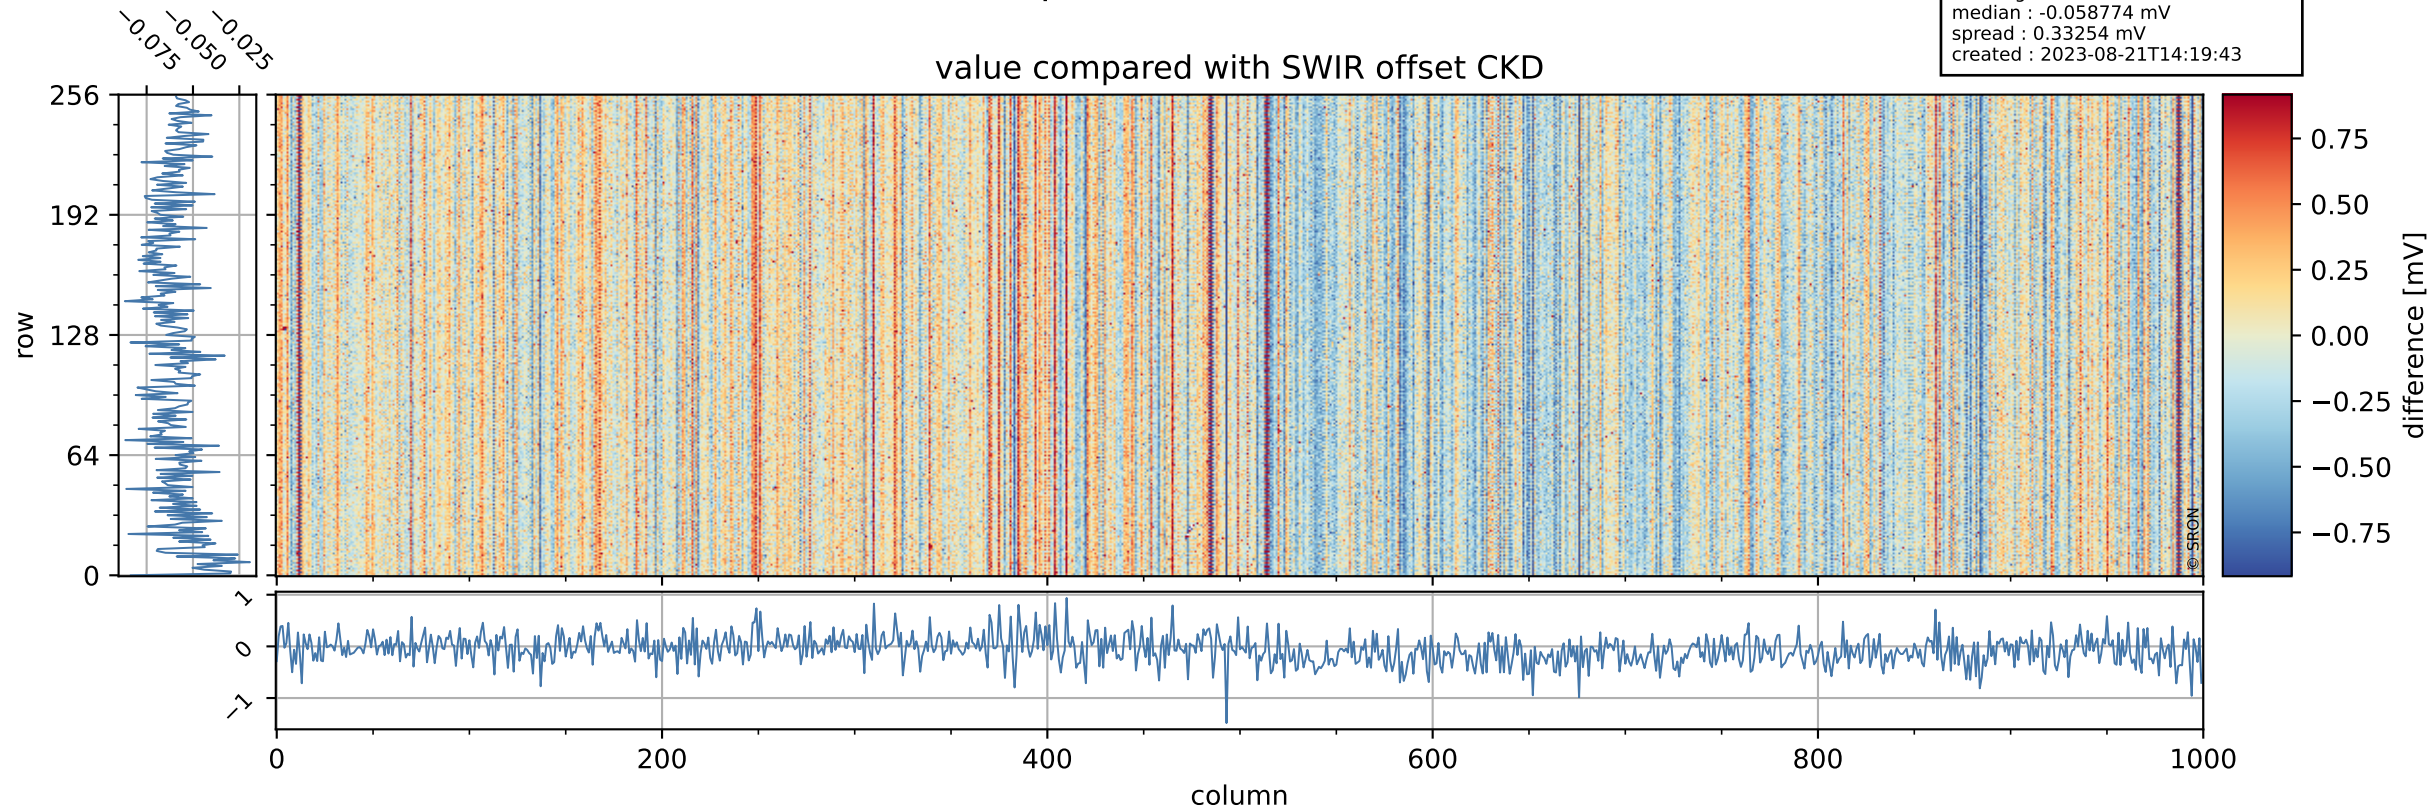

Tropomi SWIR offset (official)

orbits : 20 in [5752, 5797]
coverage : 2018-11-23 / 2018-11-25
median : 0.52596 V
spread : 0.035932 V
created : 2023-08-21T14:19:43

value detector map

Tropomi SWIR offset (official)

orbits : 20 in [5752, 5797]
coverage : 2018-11-23 / 2018-11-25
median : 29.753 μV
spread : 18.089 μV
created : 2023-08-21T14:19:43

Tropomi SWIR offset (official)

orbits : 20 in [5752, 5797]
coverage : 2018-11-23 / 2018-11-25
median : -0.058774 mV
spread : 0.33254 mV
created : 2023-08-21T14:19:43

value compared with SWIR offset CKD

Tropomi SWIR offset (official) ground-tracks of Sentinel-5P

orbits : 20 in [5752, 5797]
coverage : 2018-11-23 / 2018-11-25
created : 2023-08-21T14:19:44

Tropomi SWIR offset (official)

orbits : [2827, 5797]
coverage : 2018-04-30 / 2018-11-25
created : 2023-08-21T14:19:44

trend of detector median & temperatures