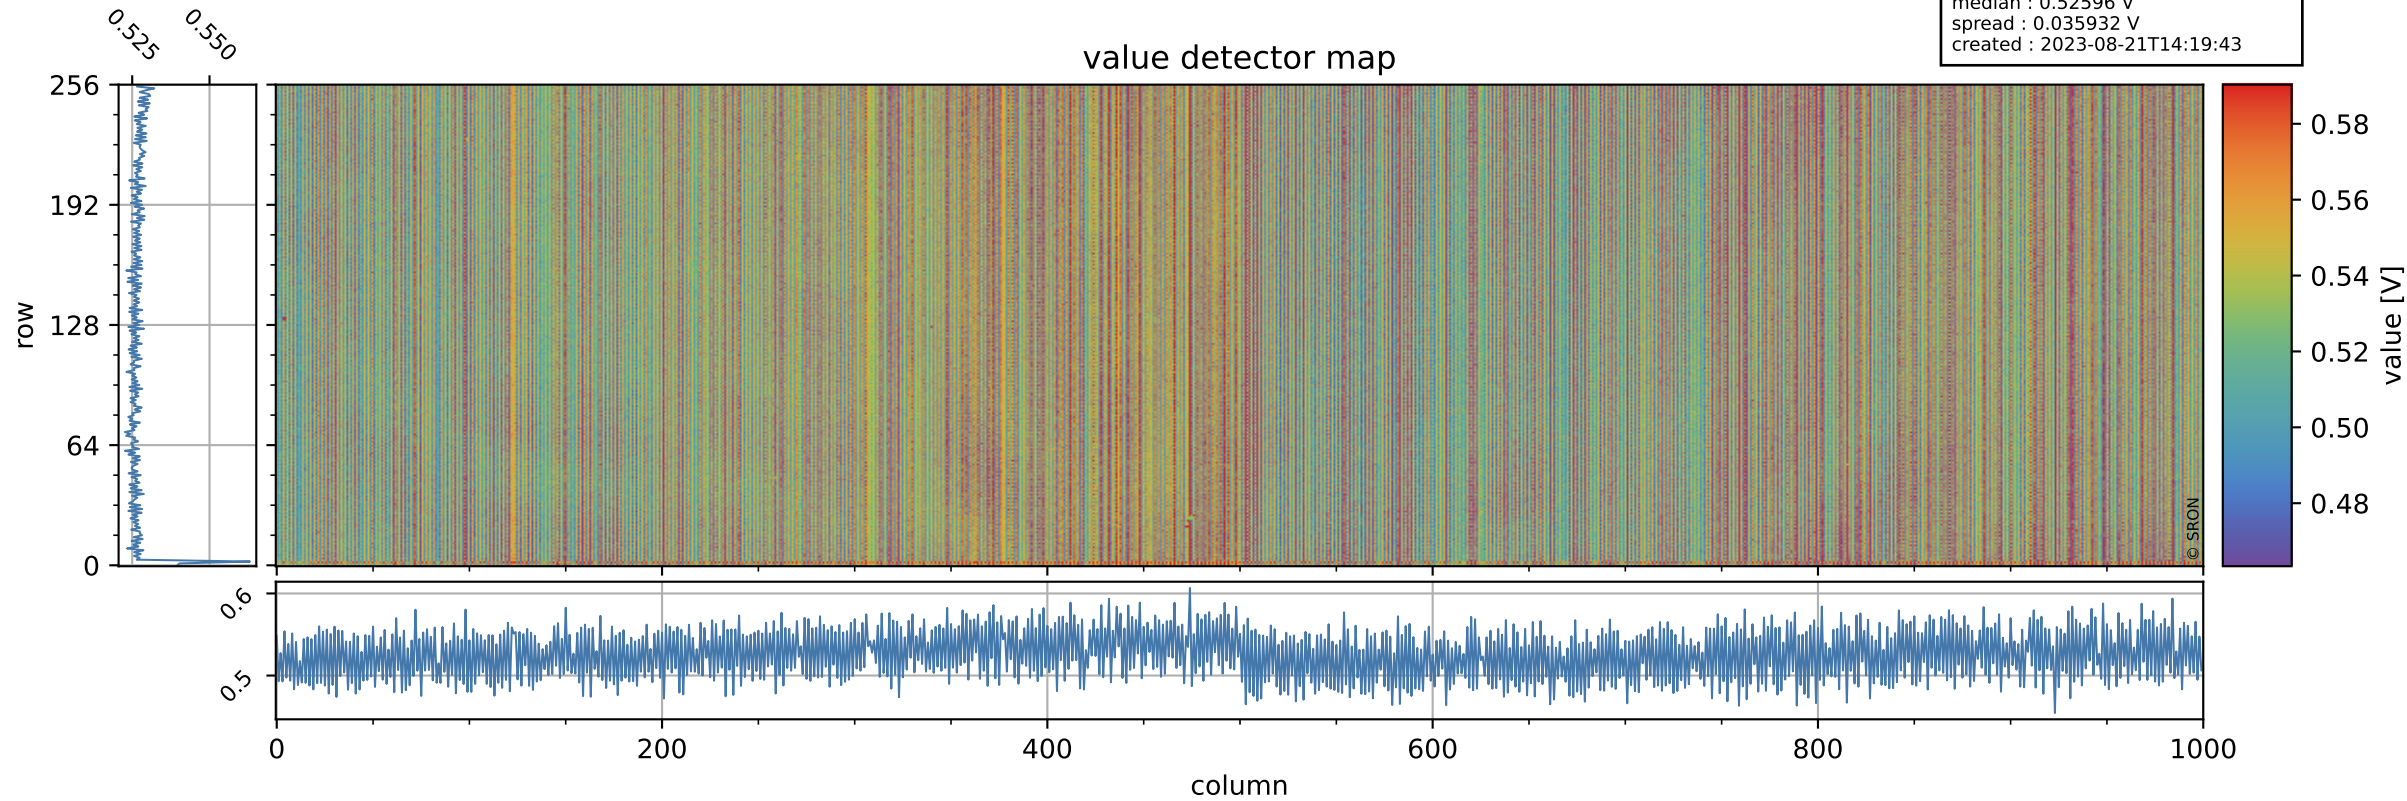

Tropomi SWIR offset (official)

orbits : 20 in [5752, 5797]
coverage : 2018-11-23 / 2018-11-25
median : 0.52596 V
spread : 0.035932 V
created : 2023-08-21T14:19:43

value detector map

Tropomi SWIR offset (official)

orbits : 20 in [5752, 5797]
coverage : 2018-11-23 / 2018-11-25
median : 29.753 μV
spread : 18.089 μV
created : 2023-08-21T14:19:43

Tropomi SWIR offset (official)

orbits : 20 in [5752, 5797]
coverage : 2018-11-23 / 2018-11-25
median : -0.058774 mV
spread : 0.33254 mV
created : 2023-08-21T14:19:43

value compared with SWIR offset CKD

Tropomi SWIR offset (official) ground-tracks of Sentinel-5P

orbits : 20 in [5752, 5797]
coverage : 2018-11-23 / 2018-11-25
created : 2023-08-21T14:19:44

Tropomi SWIR offset (official)

orbits : [2827, 5797]
coverage : 2018-04-30 / 2018-11-25
created : 2023-08-21T14:19:44

trend of detector median & temperatures