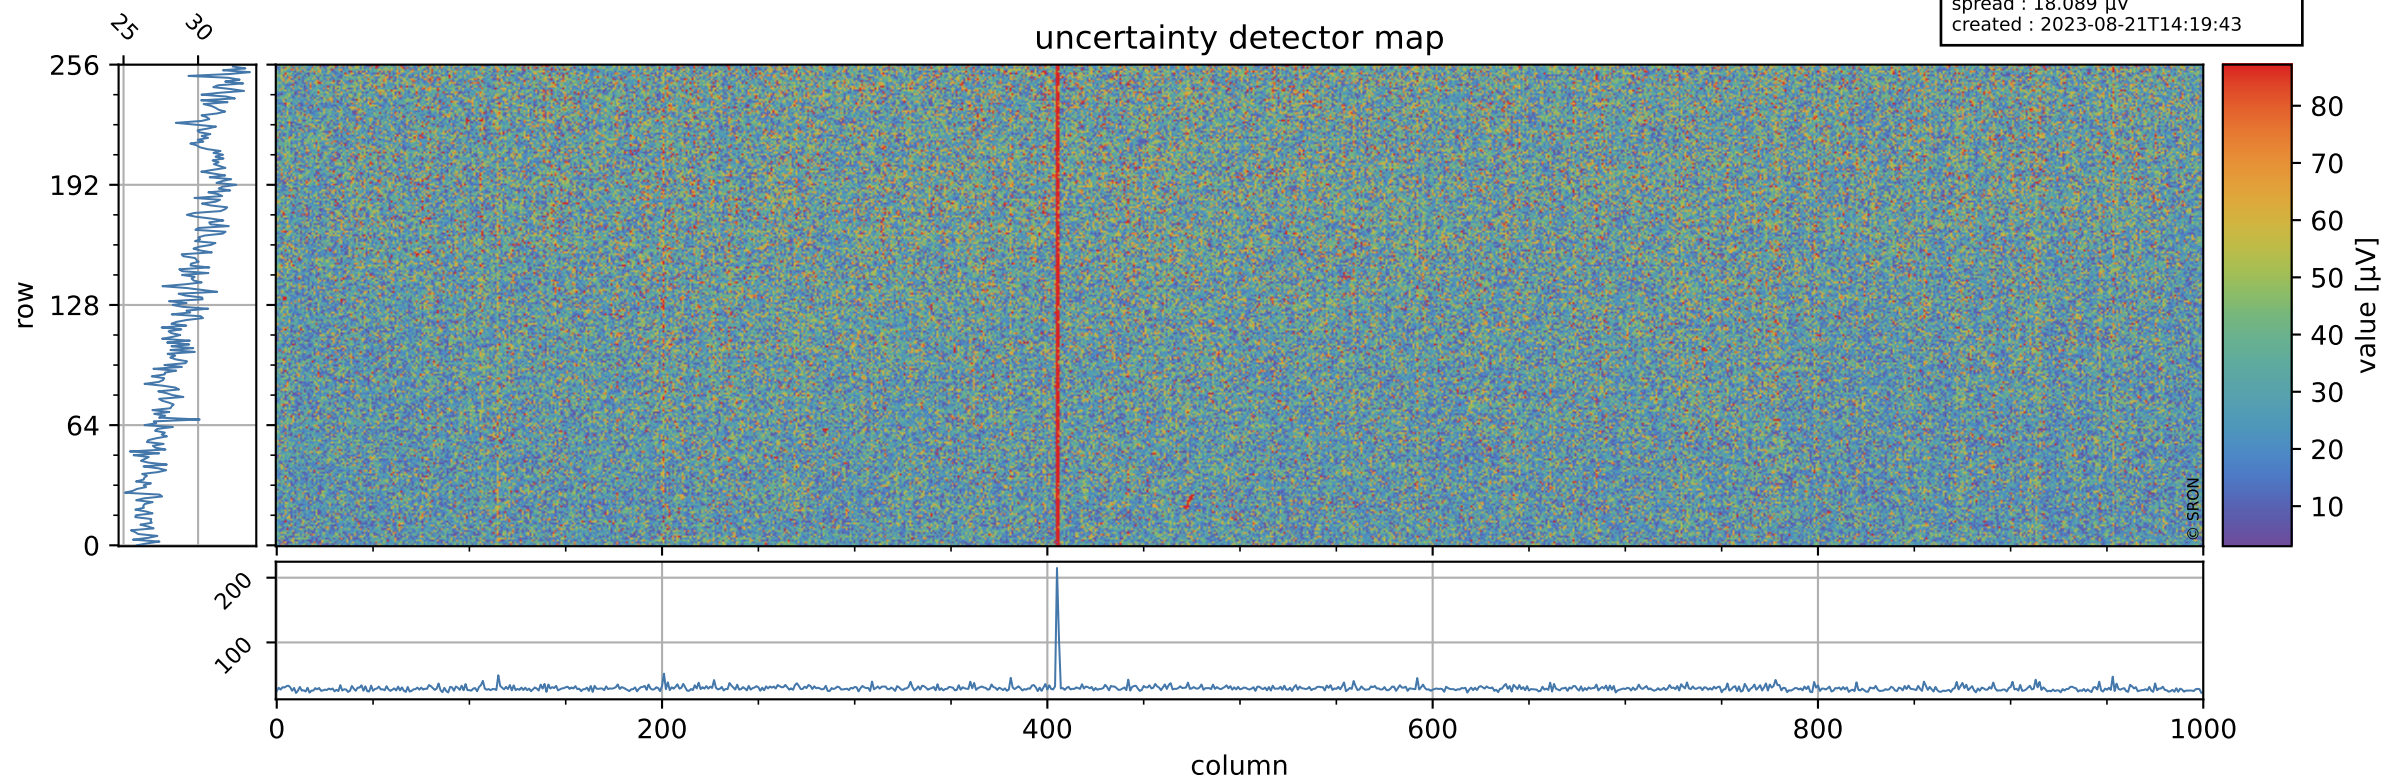

Tropomi SWIR offset (official)

orbits : 20 in [5752, 5797]
coverage : 2018-11-23 / 2018-11-25
median : 0.52596 V
spread : 0.035932 V
created : 2023-08-21T14:19:43

value detector map

Tropomi SWIR offset (official)

orbits : 20 in [5752, 5797]
coverage : 2018-11-23 / 2018-11-25
median : 29.753 μV
spread : 18.089 μV
created : 2023-08-21T14:19:43

Tropomi SWIR offset (official)

orbits : 20 in [5752, 5797]
coverage : 2018-11-23 / 2018-11-25
median : -0.058774 mV
spread : 0.33254 mV
created : 2023-08-21T14:19:43

value compared with SWIR offset CKD

Tropomi SWIR offset (official) ground-tracks of Sentinel-5P

orbits : 20 in [5752, 5797]
coverage : 2018-11-23 / 2018-11-25
created : 2023-08-21T14:19:44

Tropomi SWIR offset (official)

orbits : [2827, 5797]
coverage : 2018-04-30 / 2018-11-25
created : 2023-08-21T14:19:44

trend of detector median & temperatures