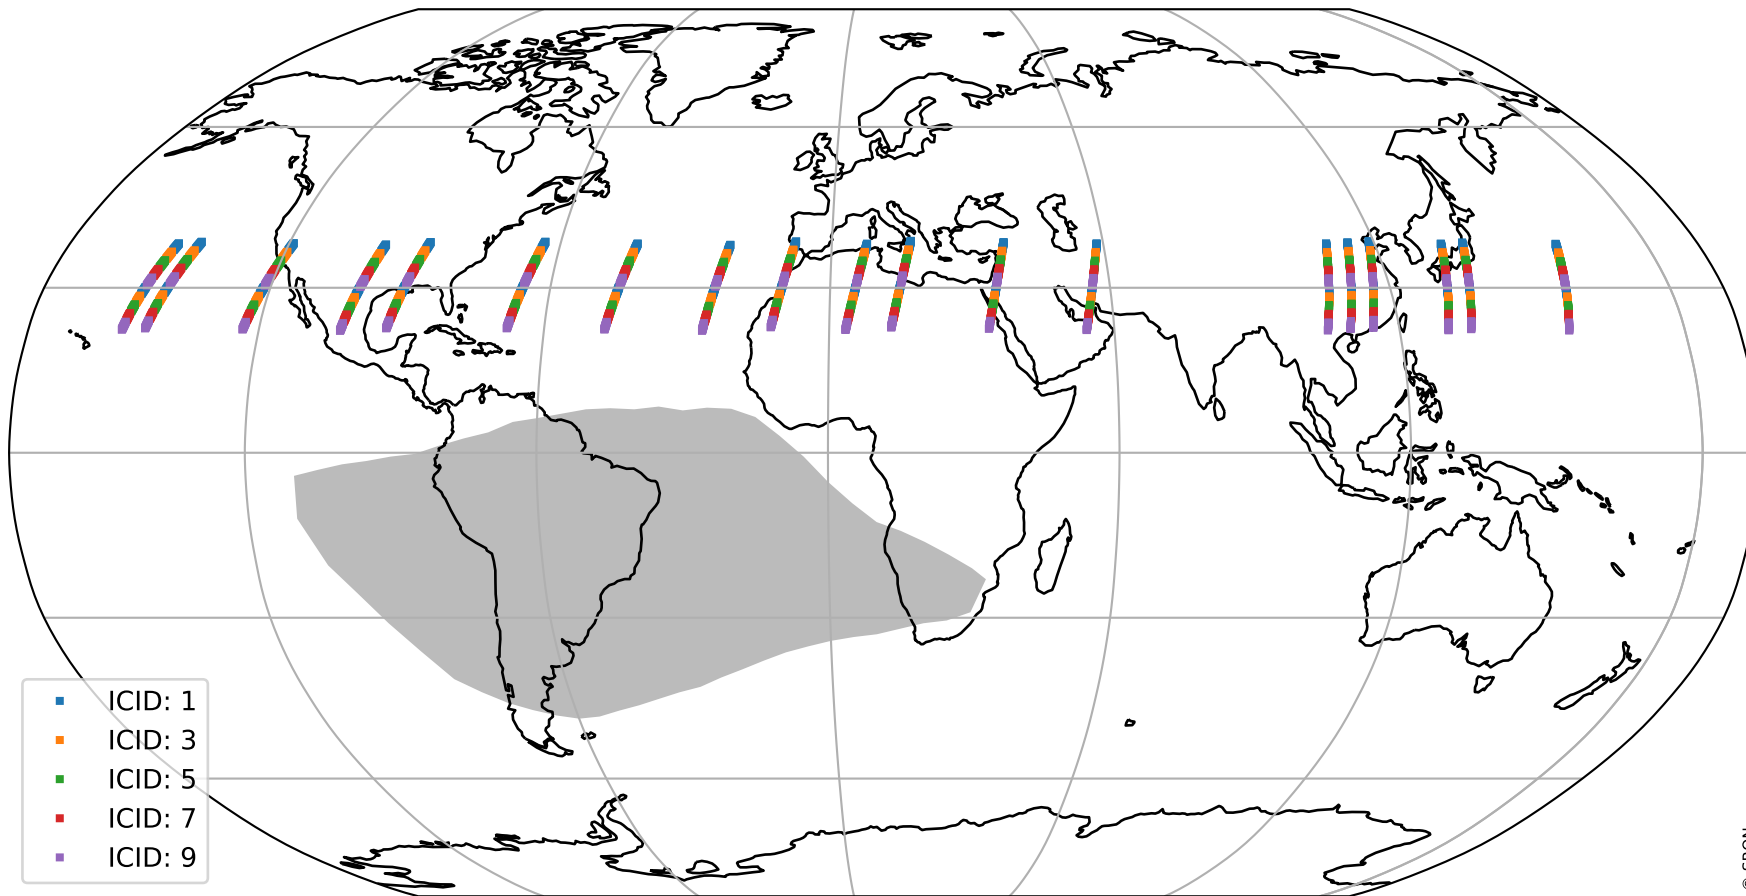

Tropomi SWIR offset (official)

orbits : 19 in [5767, 5812]
coverage : 2018-11-24 / 2018-11-27
median : 0.52597 V
spread : 0.035932 V
created : 2023-08-21T14:19:45

value detector map

Tropomi SWIR offset (official)

orbits : 19 in [5767, 5812]
coverage : 2018-11-24 / 2018-11-27
median : 29.873 μV
spread : 18.1 μV
created : 2023-08-21T14:19:45

Tropomi SWIR offset (official)

orbits : 19 in [5767, 5812]
coverage : 2018-11-24 / 2018-11-27
median : -0.052299 mV
spread : 0.33139 mV
created : 2023-08-21T14:19:45

value compared with SWIR offset CKD

Tropomi SWIR offset (official) ground-tracks of Sentinel-5P

orbits : 19 in [5767, 5812]
coverage : 2018-11-24 / 2018-11-27
created : 2023-08-21T14:19:46

Tropomi SWIR offset (official)

orbits : [2827, 5812]
coverage : 2018-04-30 / 2018-11-27
created : 2023-08-21T14:19:46

trend of detector median & temperatures