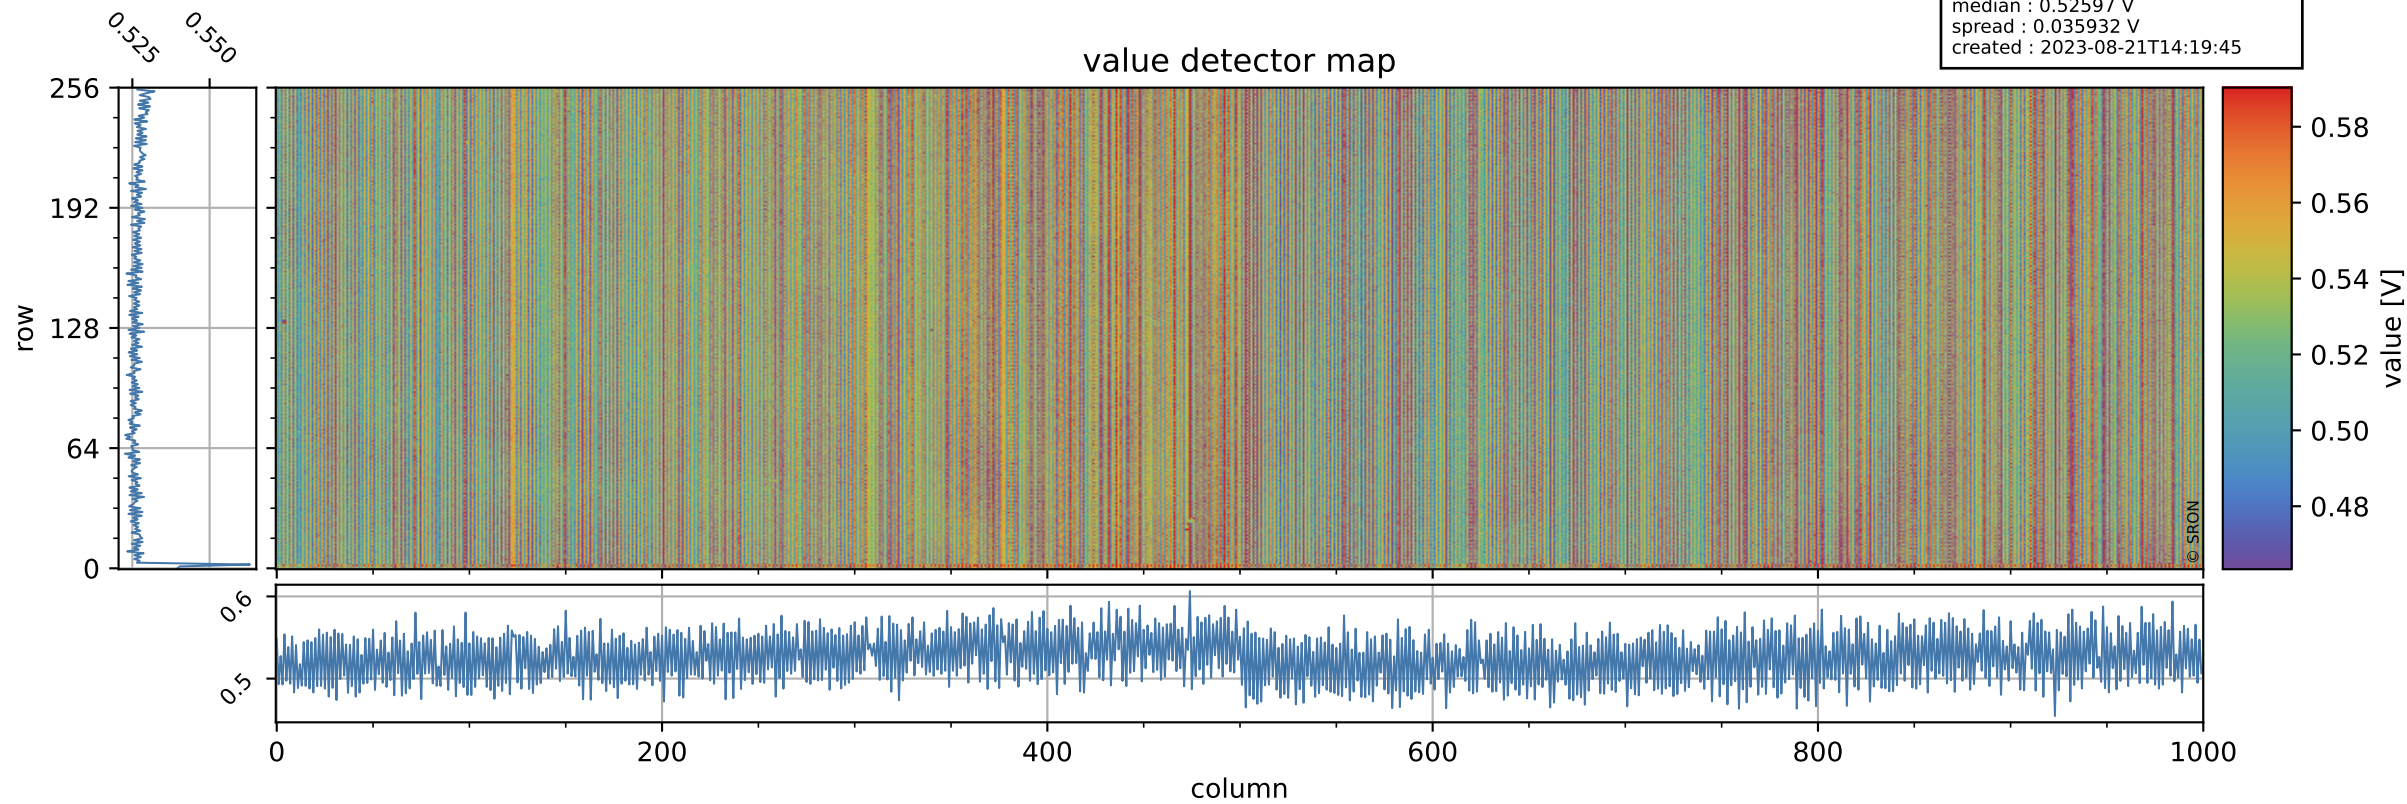

Tropomi SWIR offset (official)

orbits : 19 in [5767, 5812]
coverage : 2018-11-24 / 2018-11-27
median : 0.52597 V
spread : 0.035932 V
created : 2023-08-21T14:19:45

value detector map

Tropomi SWIR offset (official)

orbits : 19 in [5767, 5812]
coverage : 2018-11-24 / 2018-11-27
median : 29.873 μV
spread : 18.1 μV
created : 2023-08-21T14:19:45

Tropomi SWIR offset (official)

orbits : 19 in [5767, 5812]
coverage : 2018-11-24 / 2018-11-27
median : -0.052299 mV
spread : 0.33139 mV
created : 2023-08-21T14:19:45

value compared with SWIR offset CKD

Tropomi SWIR offset (official) ground-tracks of Sentinel-5P

orbits : 19 in [5767, 5812]
coverage : 2018-11-24 / 2018-11-27
created : 2023-08-21T14:19:46

Tropomi SWIR offset (official)

orbits : [2827, 5812]
coverage : 2018-04-30 / 2018-11-27
created : 2023-08-21T14:19:46

trend of detector median & temperatures