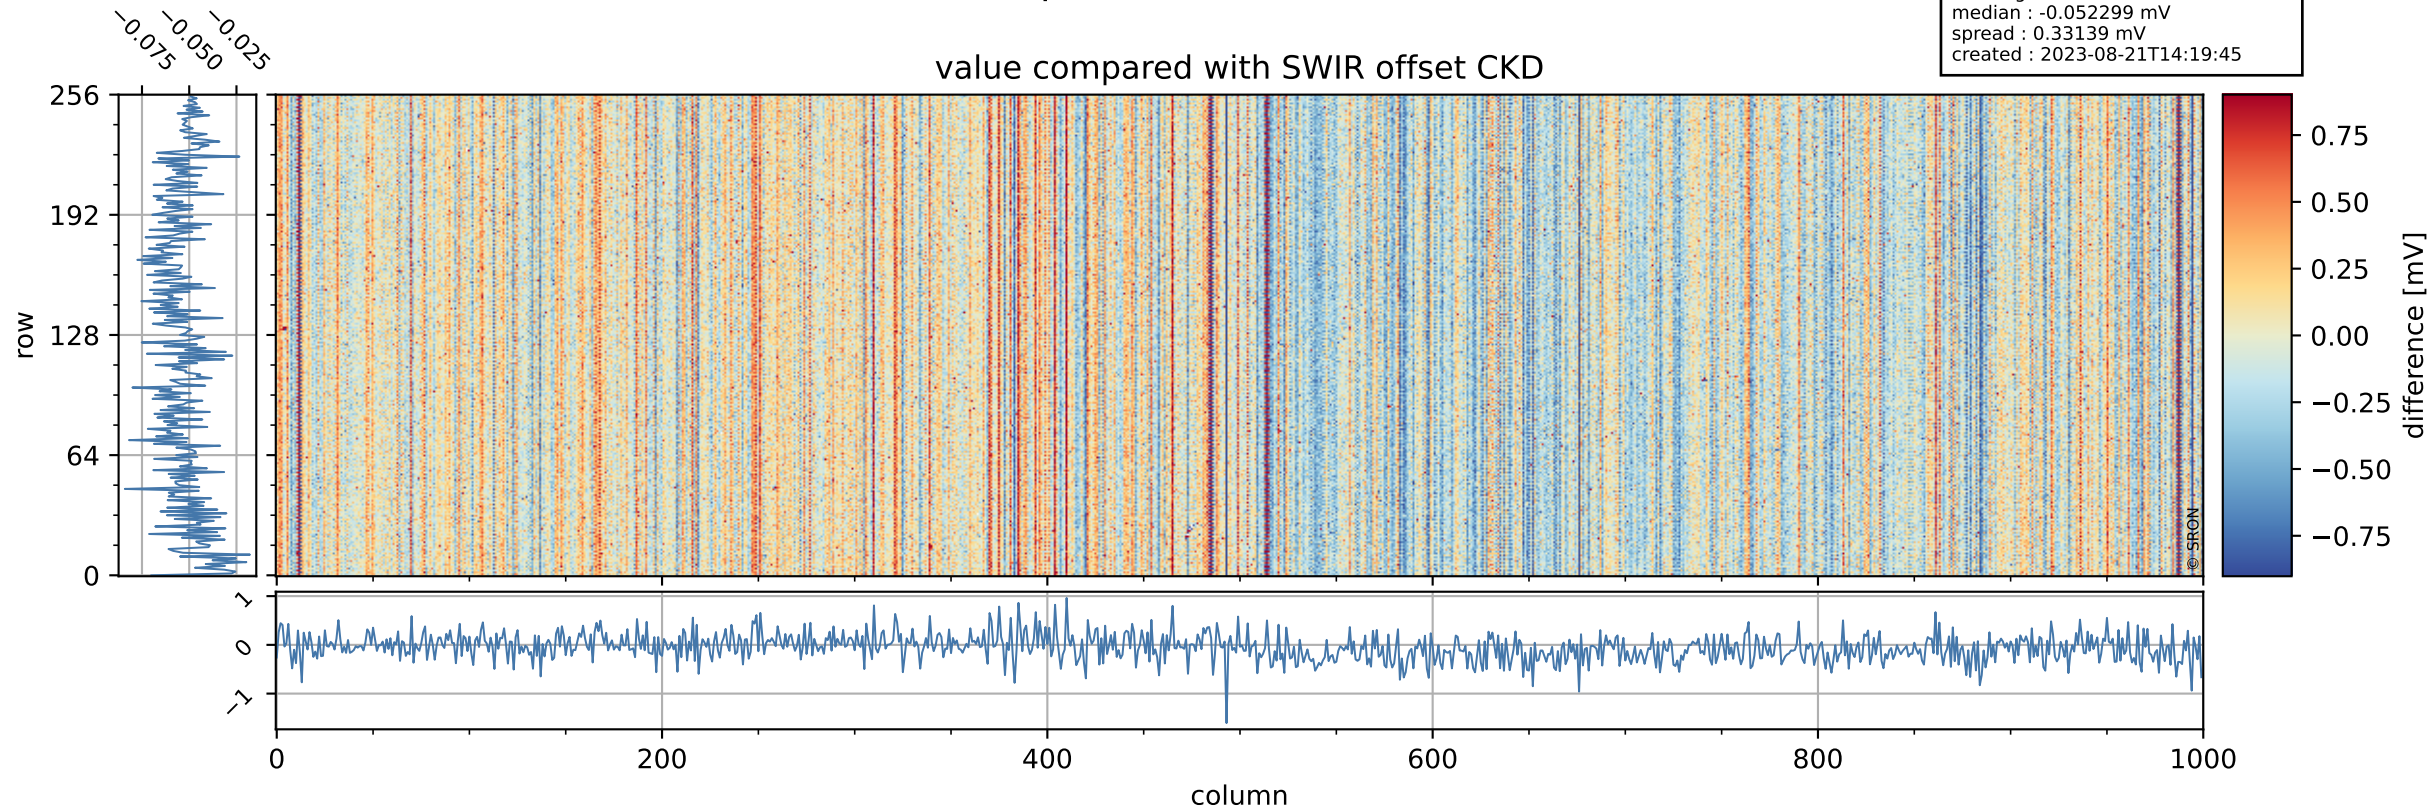

Tropomi SWIR offset (official)

orbits : 19 in [5767, 5812]
coverage : 2018-11-24 / 2018-11-27
median : 0.52597 V
spread : 0.035932 V
created : 2023-08-21T14:19:45

value detector map

Tropomi SWIR offset (official)

orbits : 19 in [5767, 5812]
coverage : 2018-11-24 / 2018-11-27
median : 29.873 μV
spread : 18.1 μV
created : 2023-08-21T14:19:45

Tropomi SWIR offset (official)

orbits : 19 in [5767, 5812]
coverage : 2018-11-24 / 2018-11-27
median : -0.052299 mV
spread : 0.33139 mV
created : 2023-08-21T14:19:45

value compared with SWIR offset CKD

Tropomi SWIR offset (official) ground-tracks of Sentinel-5P

orbits : 19 in [5767, 5812]
coverage : 2018-11-24 / 2018-11-27
created : 2023-08-21T14:19:46

Tropomi SWIR offset (official)

orbits : [2827, 5812]
coverage : 2018-04-30 / 2018-11-27
created : 2023-08-21T14:19:46

trend of detector median & temperatures