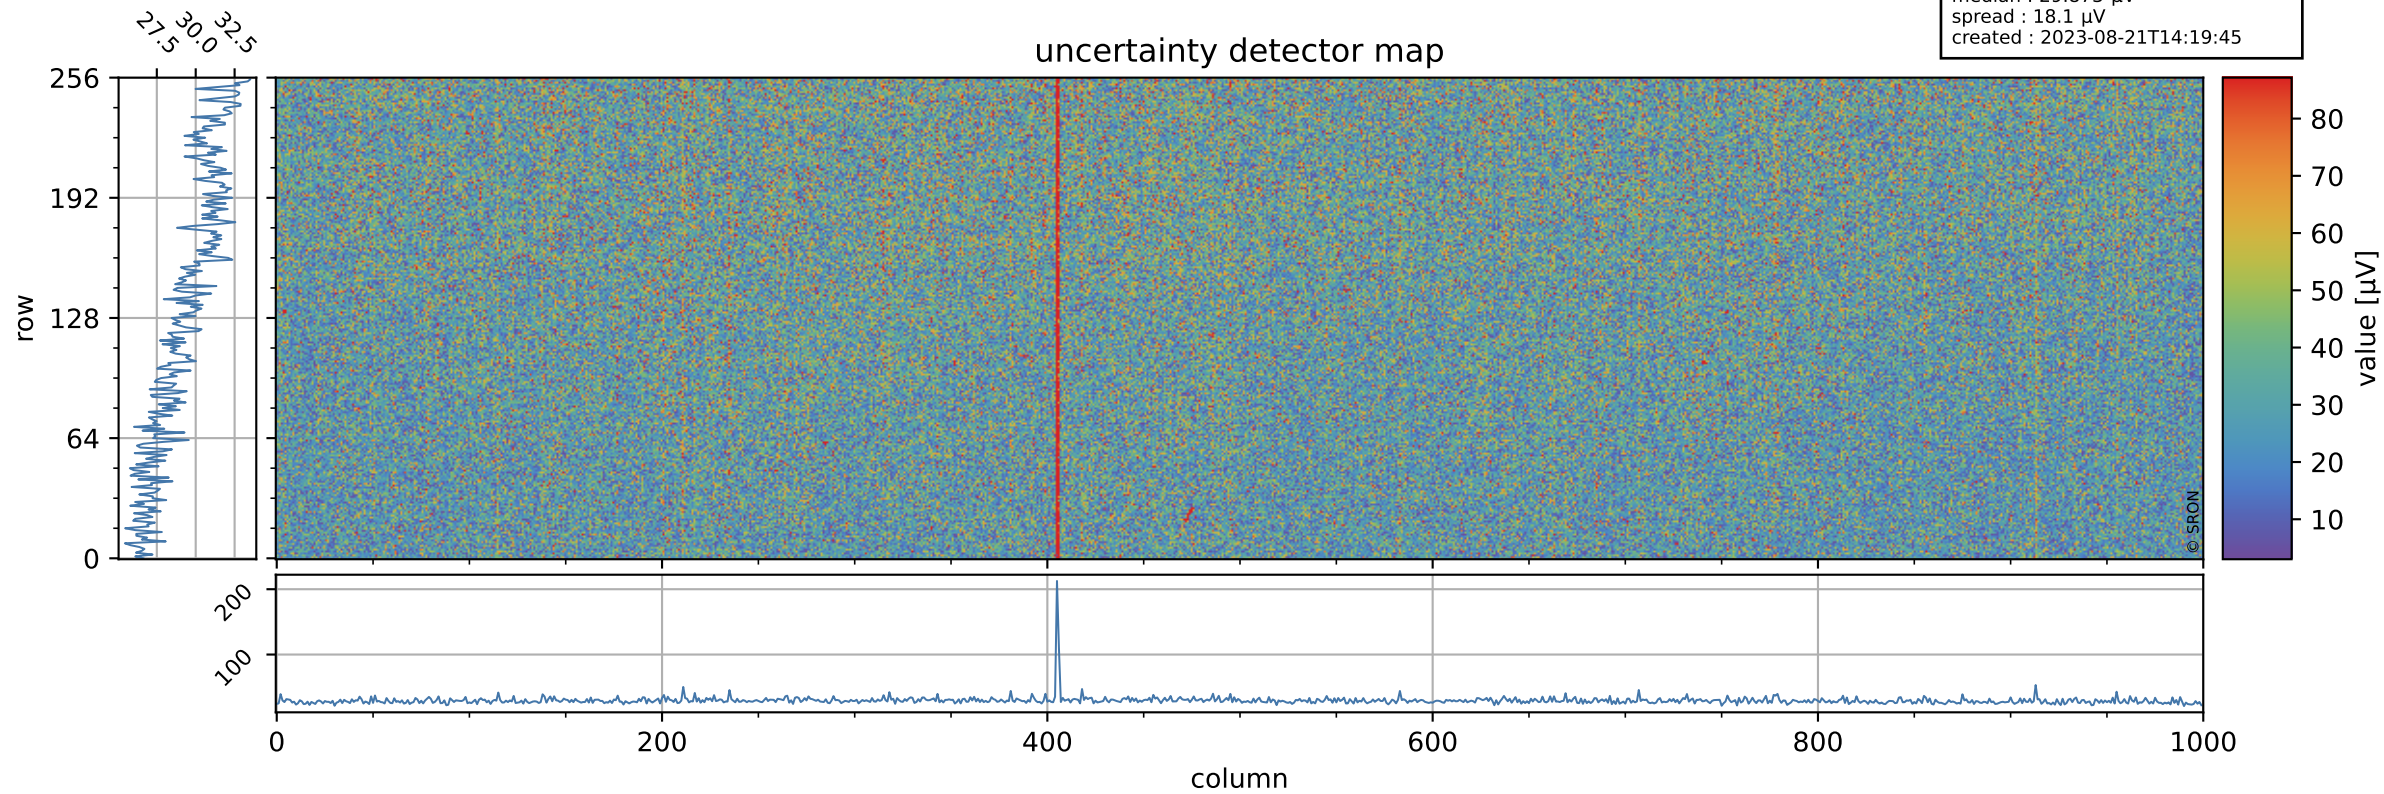

Tropomi SWIR offset (official)

orbits : 19 in [5767, 5812]
coverage : 2018-11-24 / 2018-11-27
median : 0.52597 V
spread : 0.035932 V
created : 2023-08-21T14:19:45

value detector map

Tropomi SWIR offset (official)

orbits : 19 in [5767, 5812]
coverage : 2018-11-24 / 2018-11-27
median : 29.873 μV
spread : 18.1 μV
created : 2023-08-21T14:19:45

Tropomi SWIR offset (official)

orbits : 19 in [5767, 5812]
coverage : 2018-11-24 / 2018-11-27
median : -0.052299 mV
spread : 0.33139 mV
created : 2023-08-21T14:19:45

value compared with SWIR offset CKD

Tropomi SWIR offset (official) ground-tracks of Sentinel-5P

orbits : 19 in [5767, 5812]
coverage : 2018-11-24 / 2018-11-27
created : 2023-08-21T14:19:46

Tropomi SWIR offset (official)

orbits : [2827, 5812]
coverage : 2018-04-30 / 2018-11-27
created : 2023-08-21T14:19:46

trend of detector median & temperatures