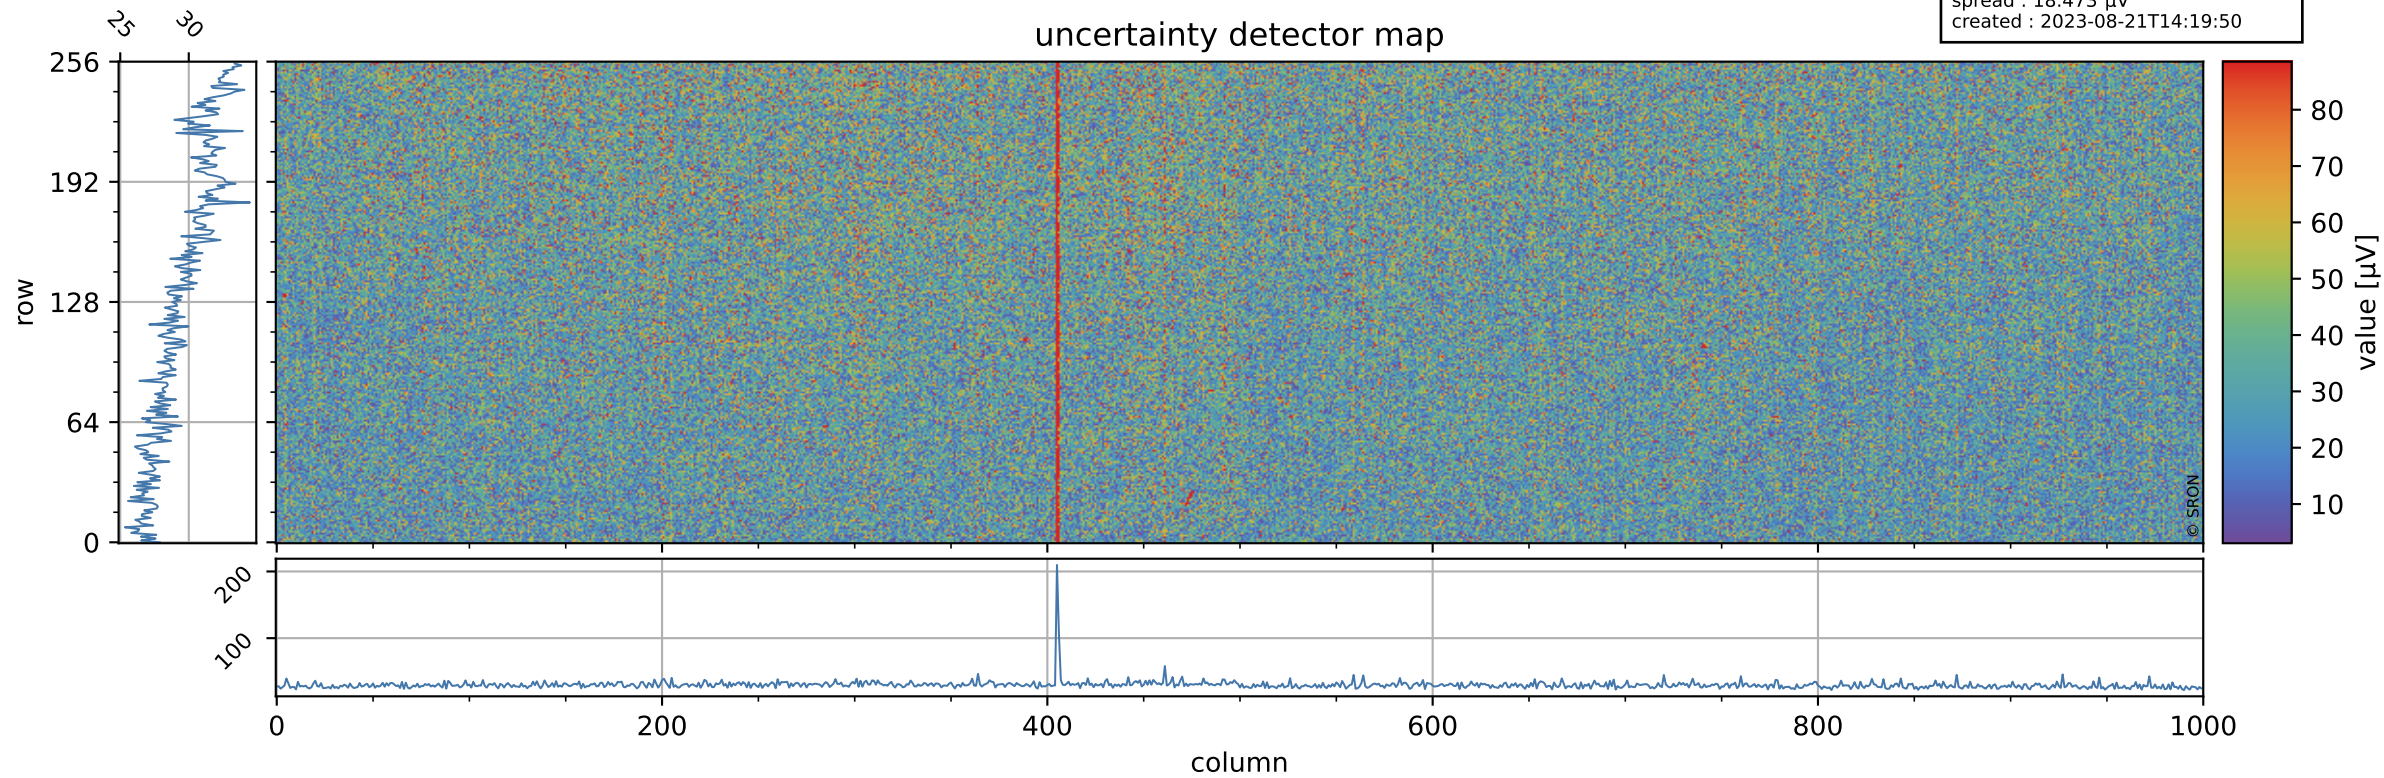

Tropomi SWIR offset (official)

orbits : 20 in [5812, 5857]
coverage : 2018-11-27 / 2018-11-30
median : 0.52597 V
spread : 0.035928 V
created : 2023-08-21T14:19:50

value detector map

Tropomi SWIR offset (official)

orbits : 20 in [5812, 5857]
coverage : 2018-11-27 / 2018-11-30
median : 30.173 μV
spread : 18.473 μV
created : 2023-08-21T14:19:50

Tropomi SWIR offset (official)

orbits : 20 in [5812, 5857]
coverage : 2018-11-27 / 2018-11-30
median : -0.052644 mV
spread : 0.32698 mV
created : 2023-08-21T14:19:51

value compared with SWIR offset CKD

Tropomi SWIR offset (official) ground-tracks of Sentinel-5P

orbits : 20 in [5812, 5857]
coverage : 2018-11-27 / 2018-11-30
created : 2023-08-21T14:19:51

Tropomi SWIR offset (official)

orbits : [2827, 5857]
coverage : 2018-04-30 / 2018-11-30
created : 2023-08-21T14:19:51

trend of detector median & temperatures