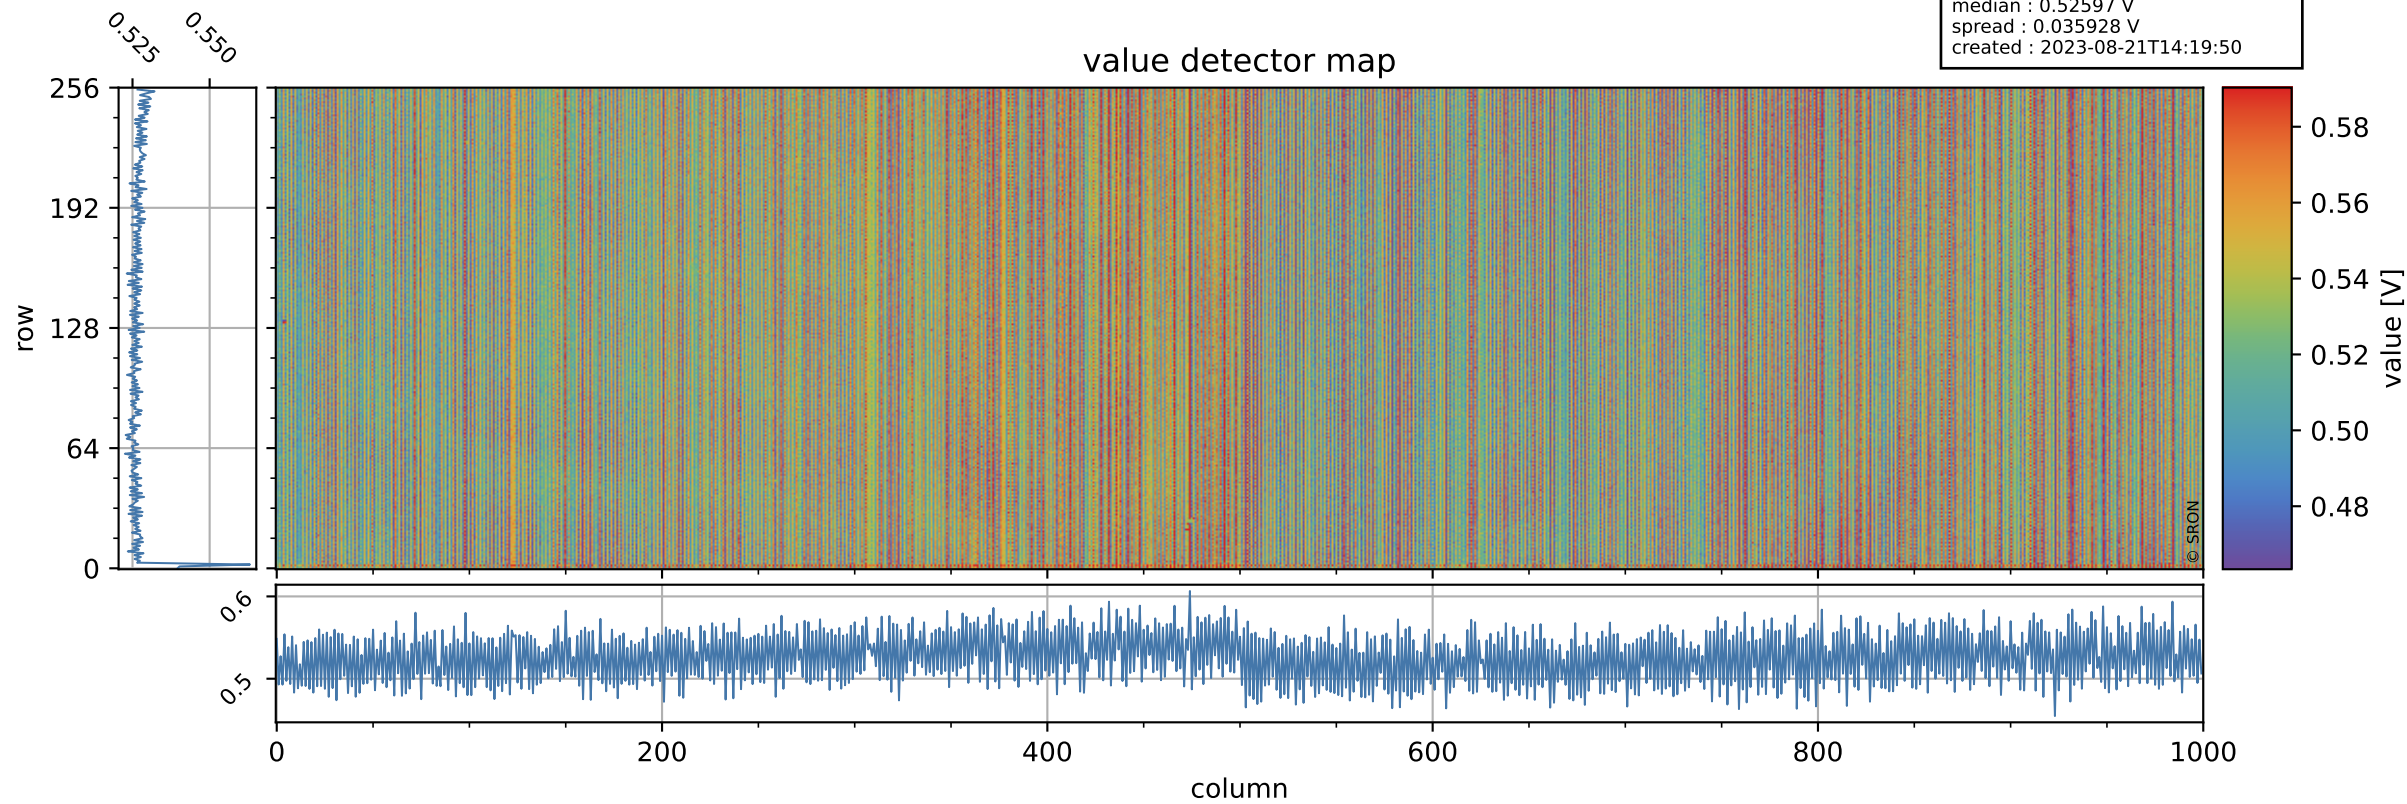

Tropomi SWIR offset (official)

orbits : 20 in [5812, 5857]
coverage : 2018-11-27 / 2018-11-30
median : 0.52597 V
spread : 0.035928 V
created : 2023-08-21T14:19:50

value detector map

Tropomi SWIR offset (official)

orbits : 20 in [5812, 5857]
coverage : 2018-11-27 / 2018-11-30
median : 30.173 μV
spread : 18.473 μV
created : 2023-08-21T14:19:50

Tropomi SWIR offset (official)

orbits : 20 in [5812, 5857]
coverage : 2018-11-27 / 2018-11-30
median : -0.052644 mV
spread : 0.32698 mV
created : 2023-08-21T14:19:51

value compared with SWIR offset CKD

Tropomi SWIR offset (official) ground-tracks of Sentinel-5P

orbits : 20 in [5812, 5857]
coverage : 2018-11-27 / 2018-11-30
created : 2023-08-21T14:19:51

Tropomi SWIR offset (official)

orbits : [2827, 5857]
coverage : 2018-04-30 / 2018-11-30
created : 2023-08-21T14:19:51

trend of detector median & temperatures