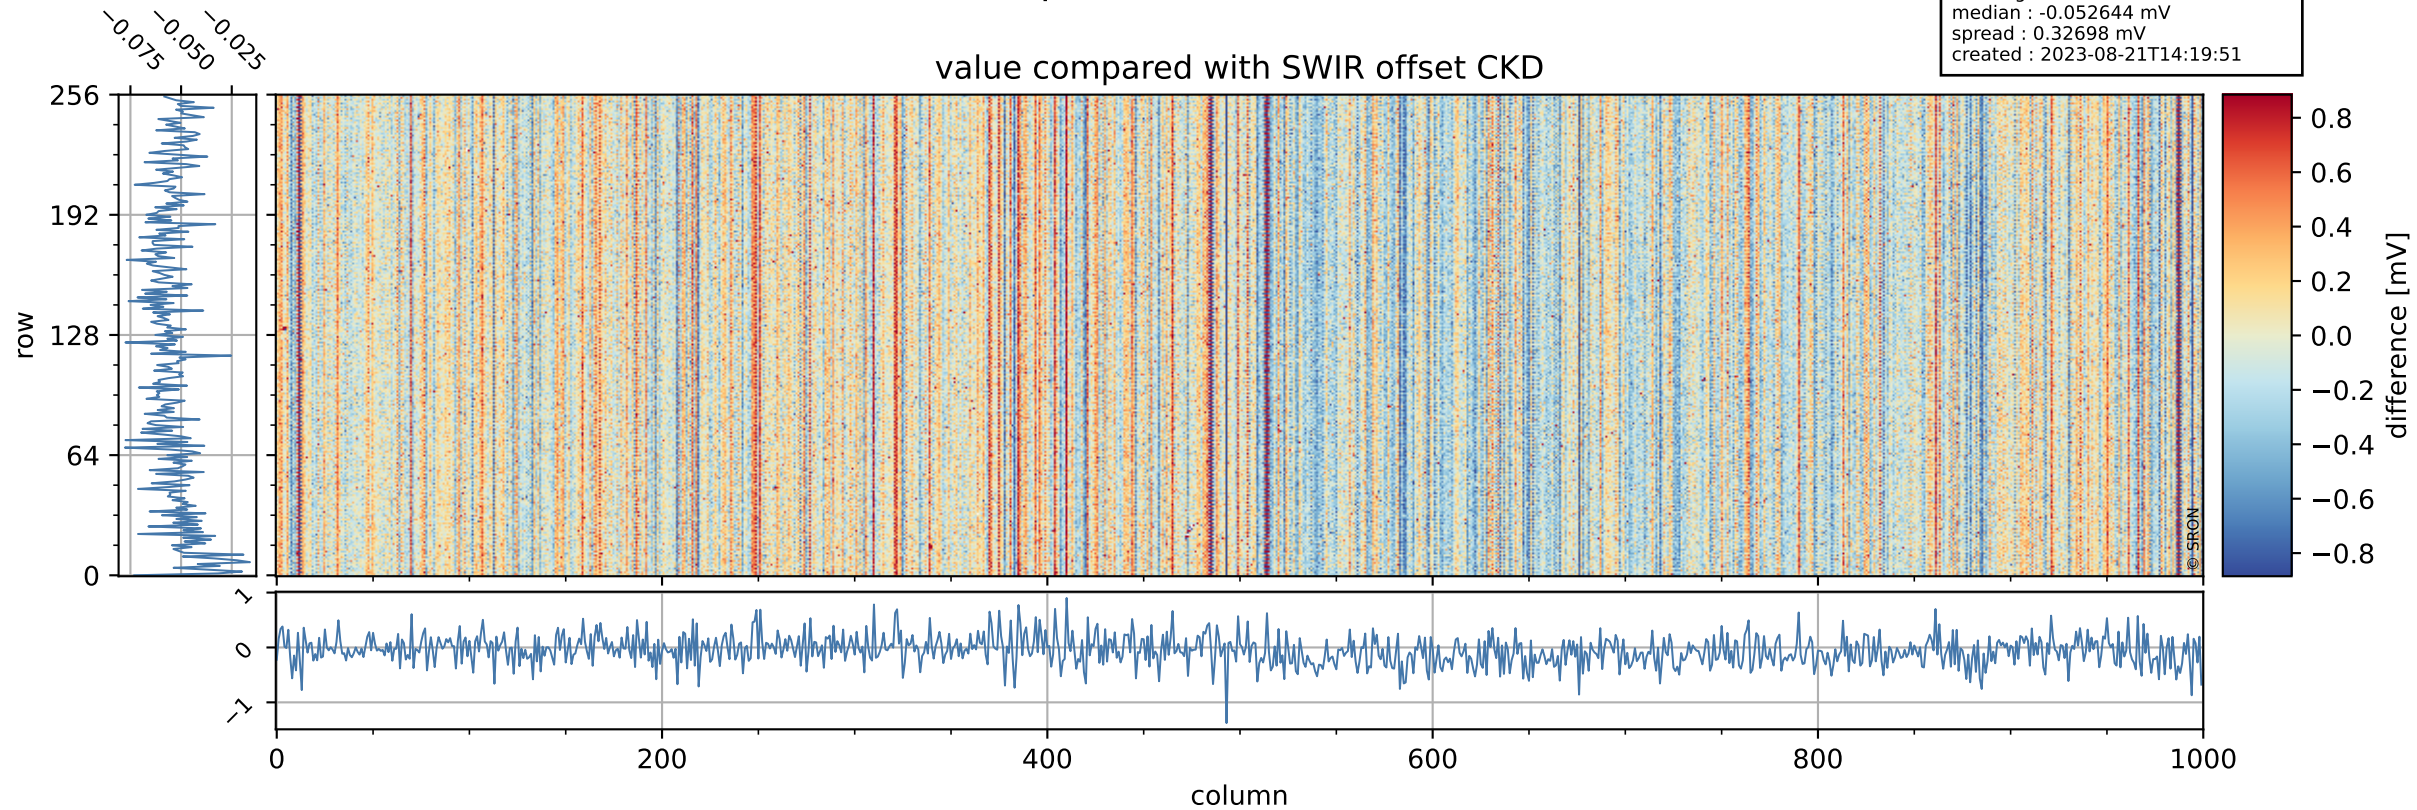

Tropomi SWIR offset (official)

orbits : 20 in [5812, 5857]
coverage : 2018-11-27 / 2018-11-30
median : 0.52597 V
spread : 0.035928 V
created : 2023-08-21T14:19:50

value detector map

Tropomi SWIR offset (official)

orbits : 20 in [5812, 5857]
coverage : 2018-11-27 / 2018-11-30
median : 30.173 μV
spread : 18.473 μV
created : 2023-08-21T14:19:50

Tropomi SWIR offset (official)

orbits : 20 in [5812, 5857]
coverage : 2018-11-27 / 2018-11-30
median : -0.052644 mV
spread : 0.32698 mV
created : 2023-08-21T14:19:51

value compared with SWIR offset CKD

Tropomi SWIR offset (official) ground-tracks of Sentinel-5P

orbits : 20 in [5812, 5857]
coverage : 2018-11-27 / 2018-11-30
created : 2023-08-21T14:19:51

Tropomi SWIR offset (official)

orbits : [2827, 5857]
coverage : 2018-04-30 / 2018-11-30
created : 2023-08-21T14:19:51

trend of detector median & temperatures