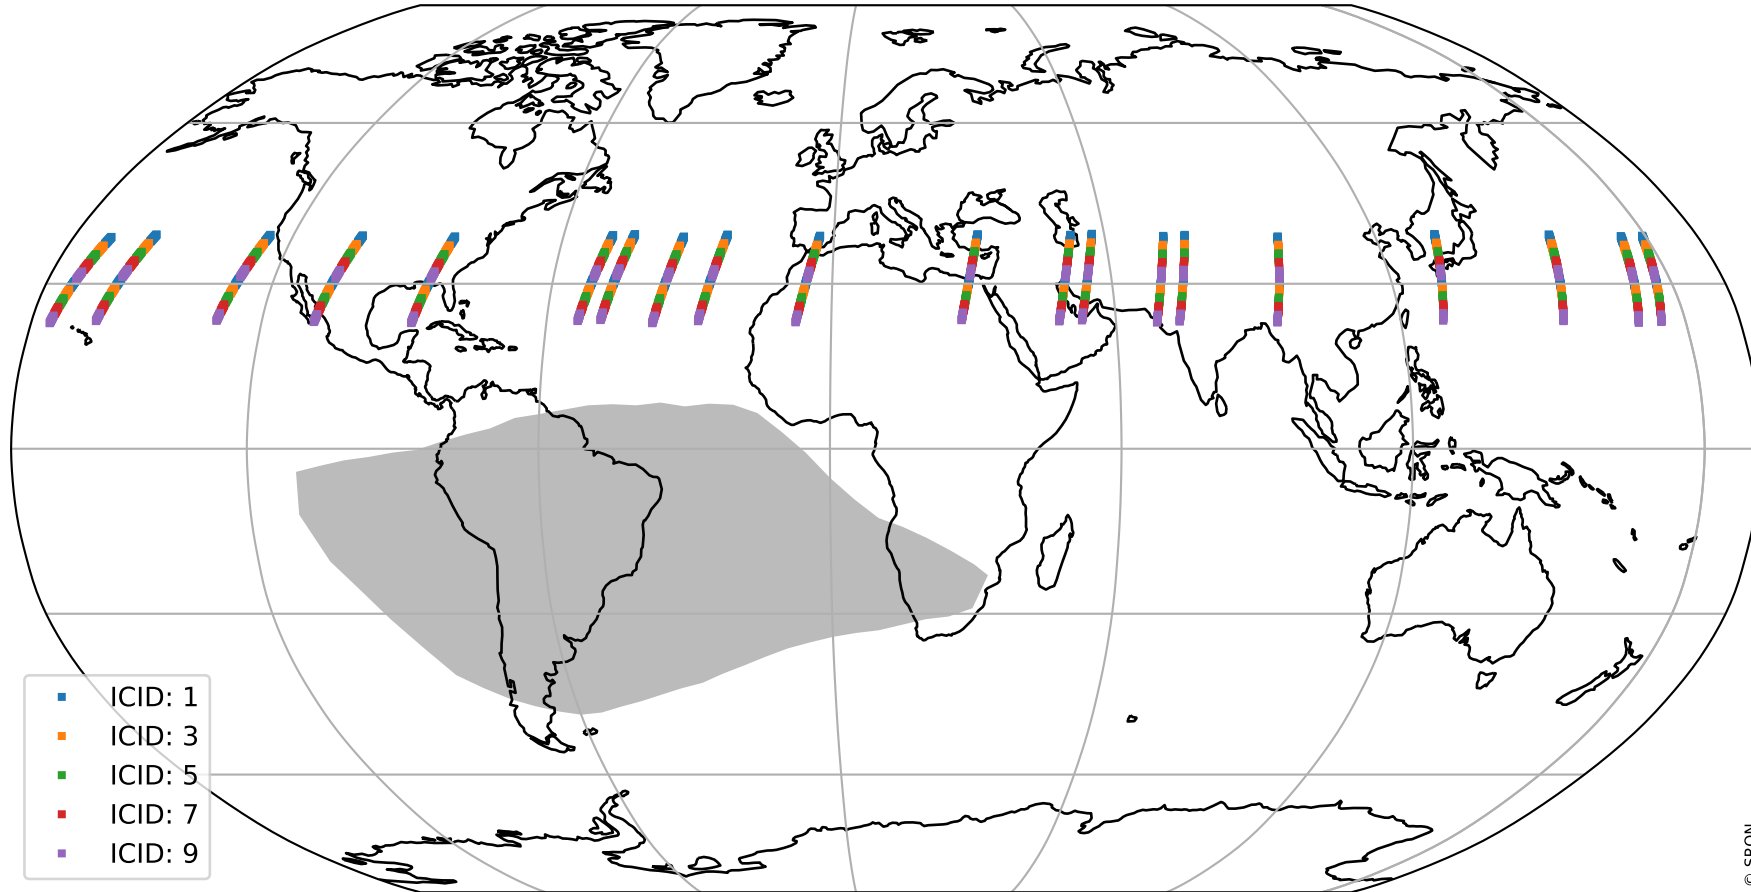

Tropomi SWIR offset (official)

orbits : 20 in [5812, 5857]
coverage : 2018-11-27 / 2018-11-30
median : 0.52597 V
spread : 0.035928 V
created : 2023-08-21T14:19:50

value detector map

Tropomi SWIR offset (official)

orbits : 20 in [5812, 5857]
coverage : 2018-11-27 / 2018-11-30
median : 30.173 μV
spread : 18.473 μV
created : 2023-08-21T14:19:50

Tropomi SWIR offset (official)

orbits : 20 in [5812, 5857]
coverage : 2018-11-27 / 2018-11-30
median : -0.052644 mV
spread : 0.32698 mV
created : 2023-08-21T14:19:51

value compared with SWIR offset CKD

Tropomi SWIR offset (official) ground-tracks of Sentinel-5P

orbits : 20 in [5812, 5857]
coverage : 2018-11-27 / 2018-11-30
created : 2023-08-21T14:19:51

Tropomi SWIR offset (official)

orbits : [2827, 5857]
coverage : 2018-04-30 / 2018-11-30
created : 2023-08-21T14:19:51

trend of detector median & temperatures