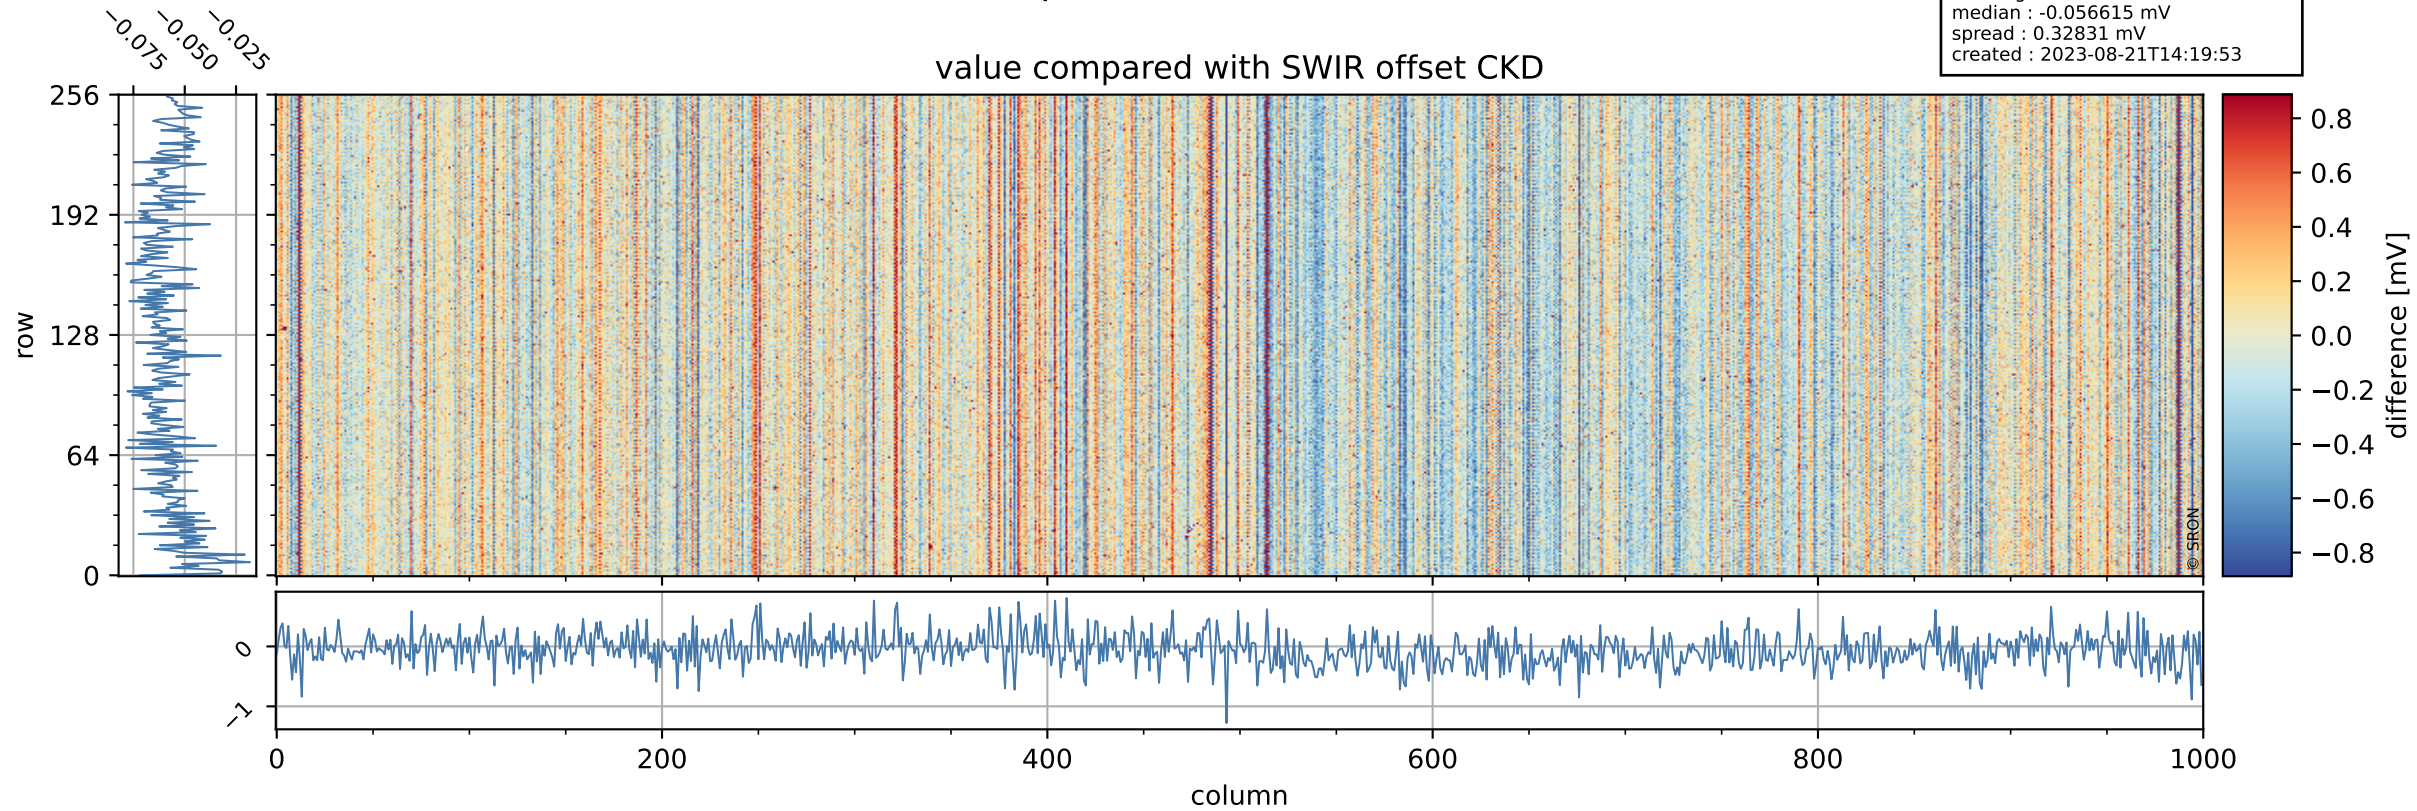

Tropomi SWIR offset (official)

orbits : 19 in [5827, 5872]
coverage : 2018-11-28 / 2018-12-01
median : 0.52597 V
spread : 0.03593 V
created : 2023-08-21T14:19:52

value detector map

Tropomi SWIR offset (official)

orbits : 19 in [5827, 5872]
coverage : 2018-11-28 / 2018-12-01
median : 30.33 μV
spread : 18.476 μV
created : 2023-08-21T14:19:52

Tropomi SWIR offset (official)

orbits : 19 in [5827, 5872]
coverage : 2018-11-28 / 2018-12-01
median : -0.056615 mV
spread : 0.32831 mV
created : 2023-08-21T14:19:53

value compared with SWIR offset CKD

Tropomi SWIR offset (official) ground-tracks of Sentinel-5P

orbits : 19 in [5827, 5872]
coverage : 2018-11-28 / 2018-12-01
created : 2023-08-21T14:19:53

Tropomi SWIR offset (official)

orbits : [2827, 5872]
coverage : 2018-04-30 / 2018-12-01
created : 2023-08-21T14:19:53

trend of detector median & temperatures