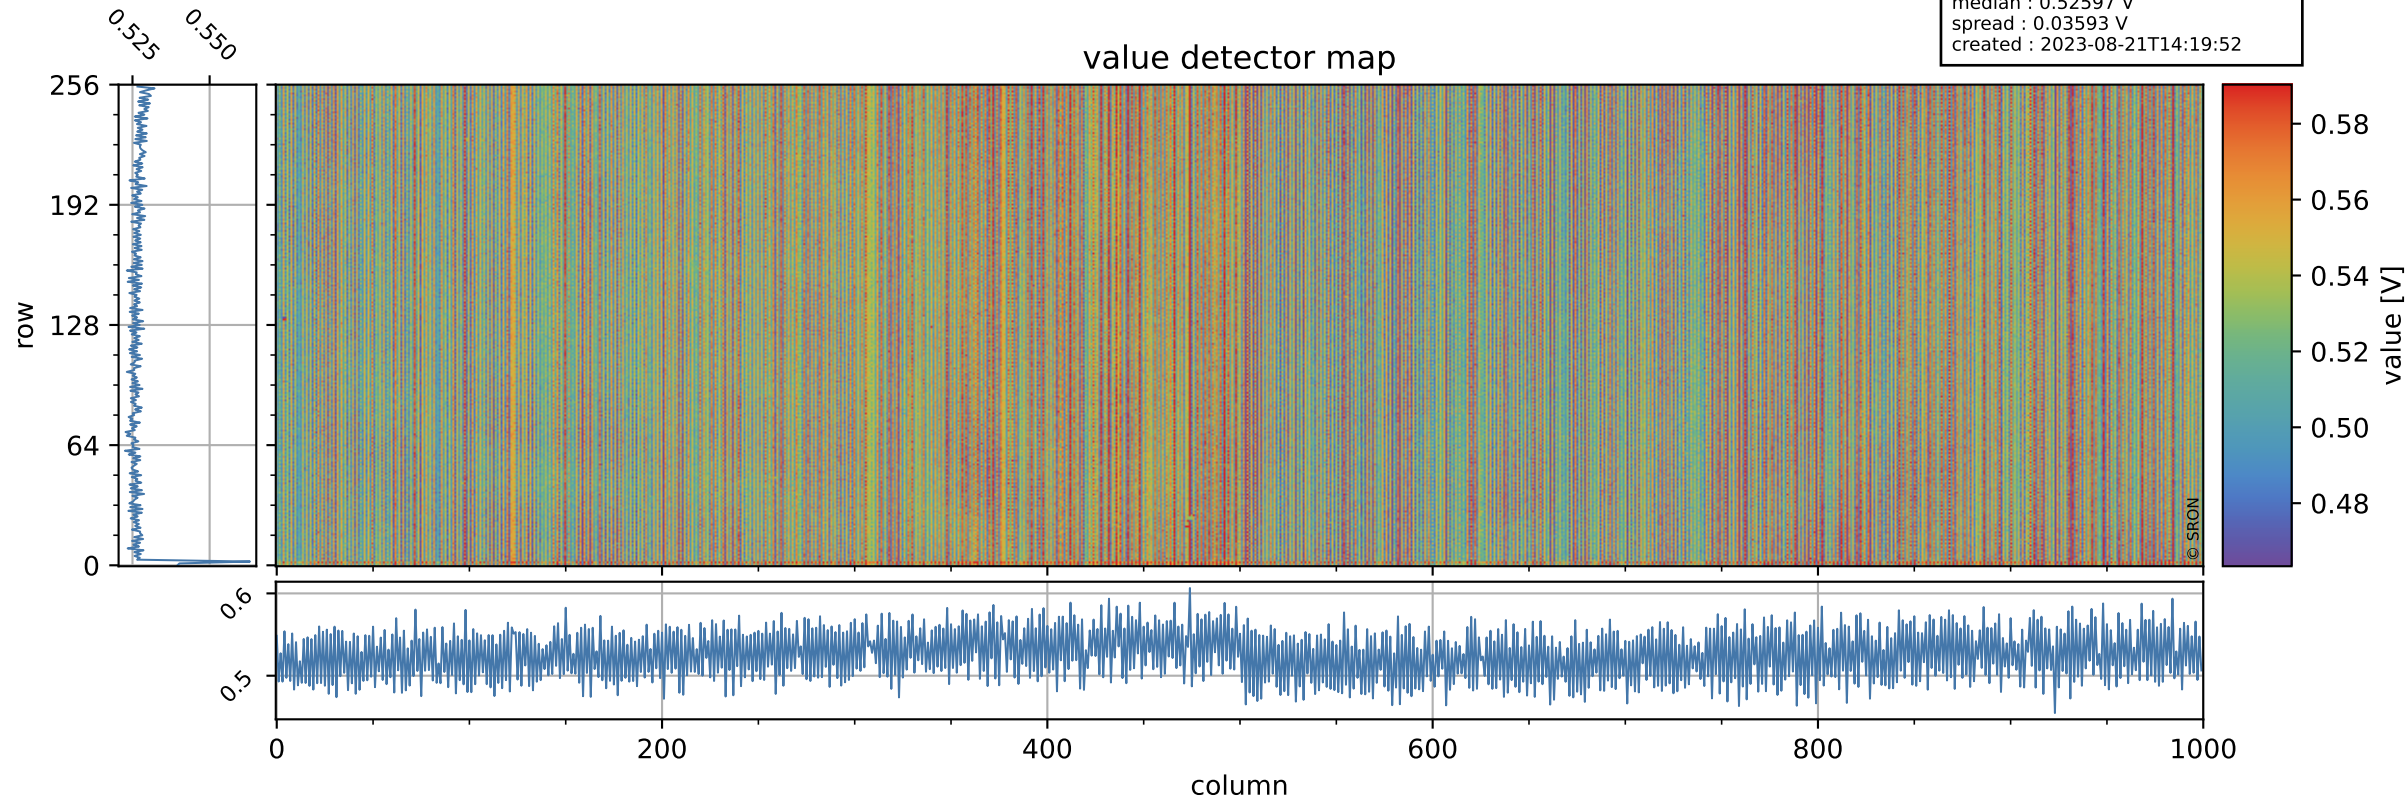

Tropomi SWIR offset (official)

orbits : 19 in [5827, 5872]
coverage : 2018-11-28 / 2018-12-01
median : 0.52597 V
spread : 0.03593 V
created : 2023-08-21T14:19:52

value detector map

Tropomi SWIR offset (official)

orbits : 19 in [5827, 5872]
coverage : 2018-11-28 / 2018-12-01
median : 30.33 μV
spread : 18.476 μV
created : 2023-08-21T14:19:52

Tropomi SWIR offset (official)

orbits : 19 in [5827, 5872]
coverage : 2018-11-28 / 2018-12-01
median : -0.056615 mV
spread : 0.32831 mV
created : 2023-08-21T14:19:53

value compared with SWIR offset CKD

Tropomi SWIR offset (official) ground-tracks of Sentinel-5P

orbits : 19 in [5827, 5872]
coverage : 2018-11-28 / 2018-12-01
created : 2023-08-21T14:19:53

Tropomi SWIR offset (official)

orbits : [2827, 5872]
coverage : 2018-04-30 / 2018-12-01
created : 2023-08-21T14:19:53

trend of detector median & temperatures