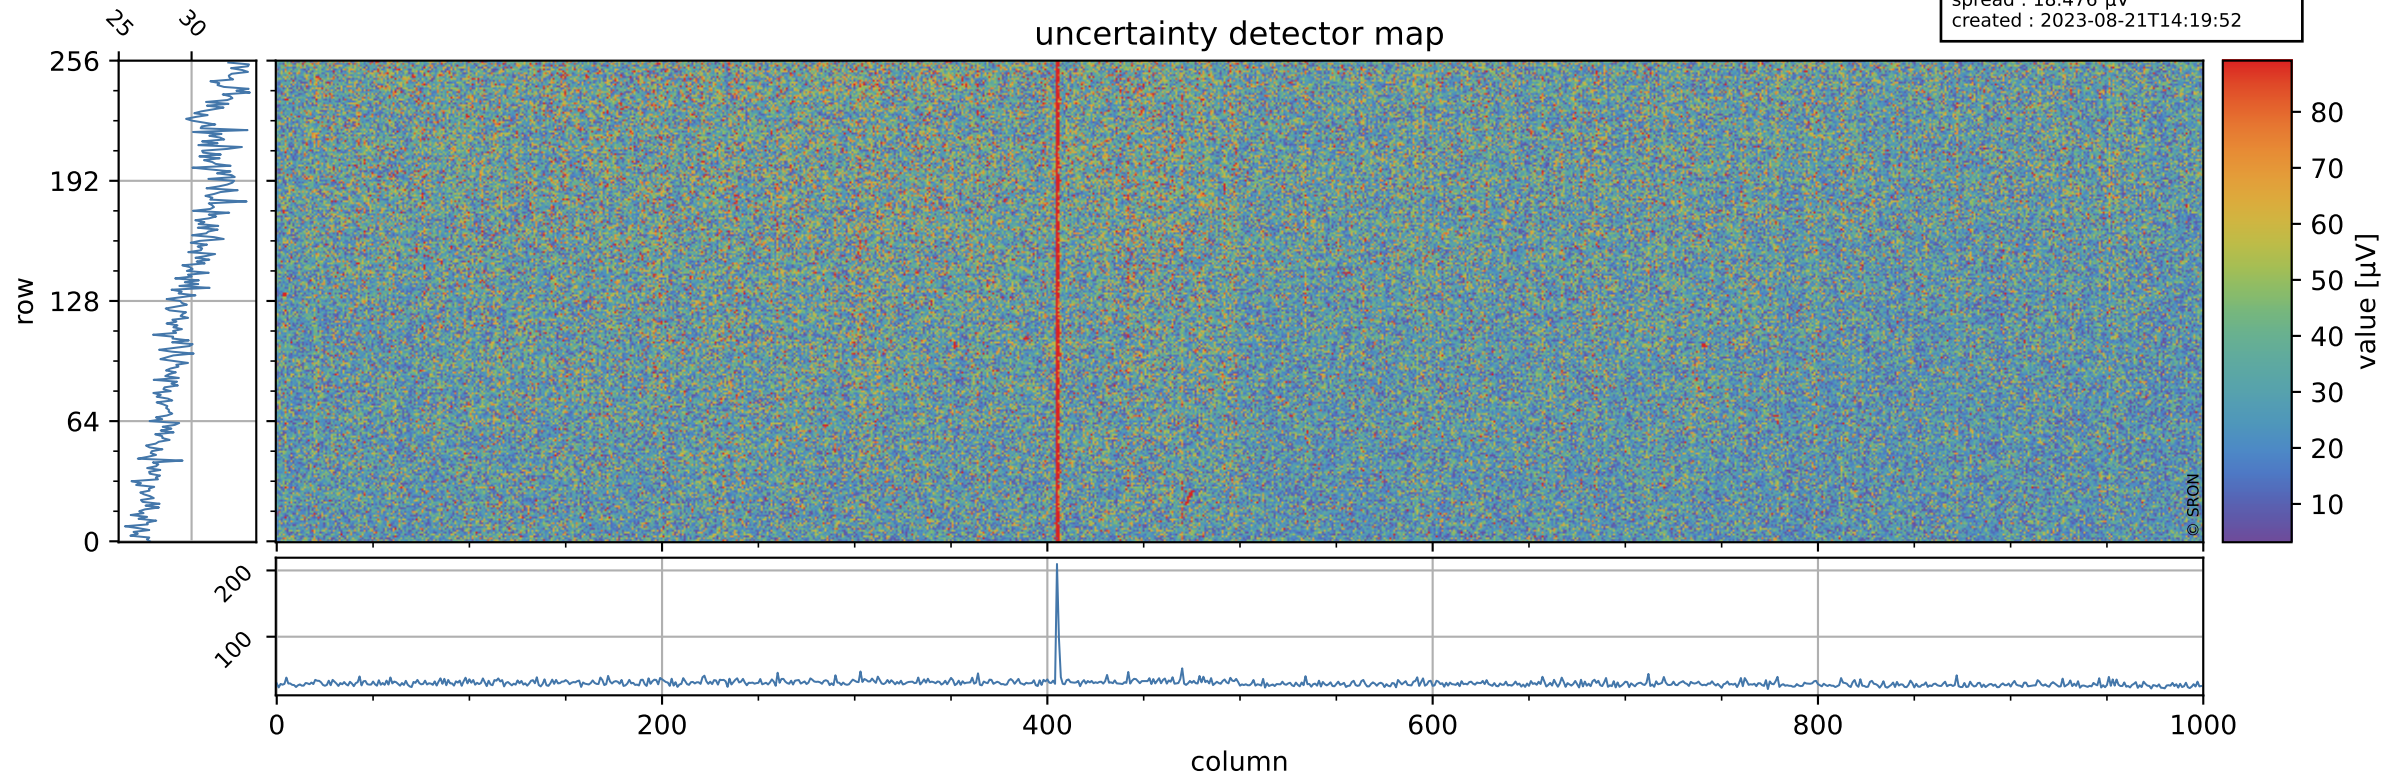

Tropomi SWIR offset (official)

orbits : 19 in [5827, 5872]
coverage : 2018-11-28 / 2018-12-01
median : 0.52597 V
spread : 0.03593 V
created : 2023-08-21T14:19:52

value detector map

Tropomi SWIR offset (official)

orbits : 19 in [5827, 5872]
coverage : 2018-11-28 / 2018-12-01
median : 30.33 μV
spread : 18.476 μV
created : 2023-08-21T14:19:52

Tropomi SWIR offset (official)

orbits : 19 in [5827, 5872]
coverage : 2018-11-28 / 2018-12-01
median : -0.056615 mV
spread : 0.32831 mV
created : 2023-08-21T14:19:53

value compared with SWIR offset CKD

Tropomi SWIR offset (official) ground-tracks of Sentinel-5P

orbits : 19 in [5827, 5872]
coverage : 2018-11-28 / 2018-12-01
created : 2023-08-21T14:19:53

Tropomi SWIR offset (official)

orbits : [2827, 5872]
coverage : 2018-04-30 / 2018-12-01
created : 2023-08-21T14:19:53

trend of detector median & temperatures