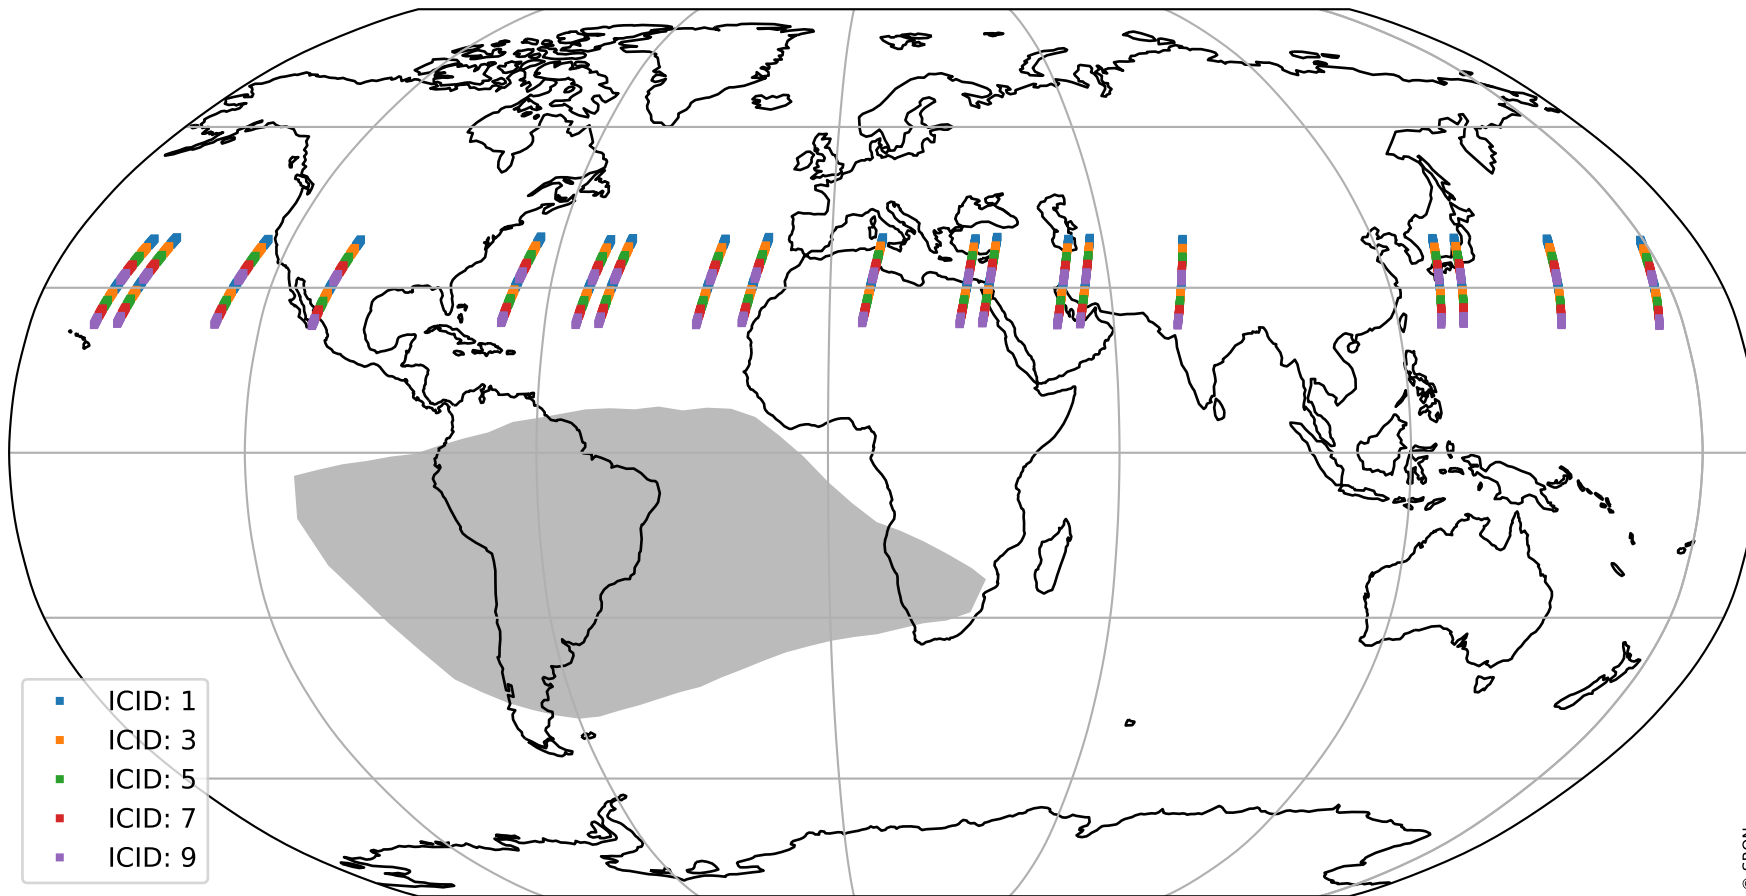

Tropomi SWIR offset (official)

orbits : 19 in [5827, 5872]
coverage : 2018-11-28 / 2018-12-01
median : 0.52597 V
spread : 0.03593 V
created : 2023-08-21T14:19:52

value detector map

Tropomi SWIR offset (official)

orbits : 19 in [5827, 5872]
coverage : 2018-11-28 / 2018-12-01
median : 30.33 μV
spread : 18.476 μV
created : 2023-08-21T14:19:52

Tropomi SWIR offset (official)

orbits : 19 in [5827, 5872]
coverage : 2018-11-28 / 2018-12-01
median : -0.056615 mV
spread : 0.32831 mV
created : 2023-08-21T14:19:53

value compared with SWIR offset CKD

Tropomi SWIR offset (official) ground-tracks of Sentinel-5P

orbits : 19 in [5827, 5872]
coverage : 2018-11-28 / 2018-12-01
created : 2023-08-21T14:19:53

Tropomi SWIR offset (official)

orbits : [2827, 5872]
coverage : 2018-04-30 / 2018-12-01
created : 2023-08-21T14:19:53

trend of detector median & temperatures