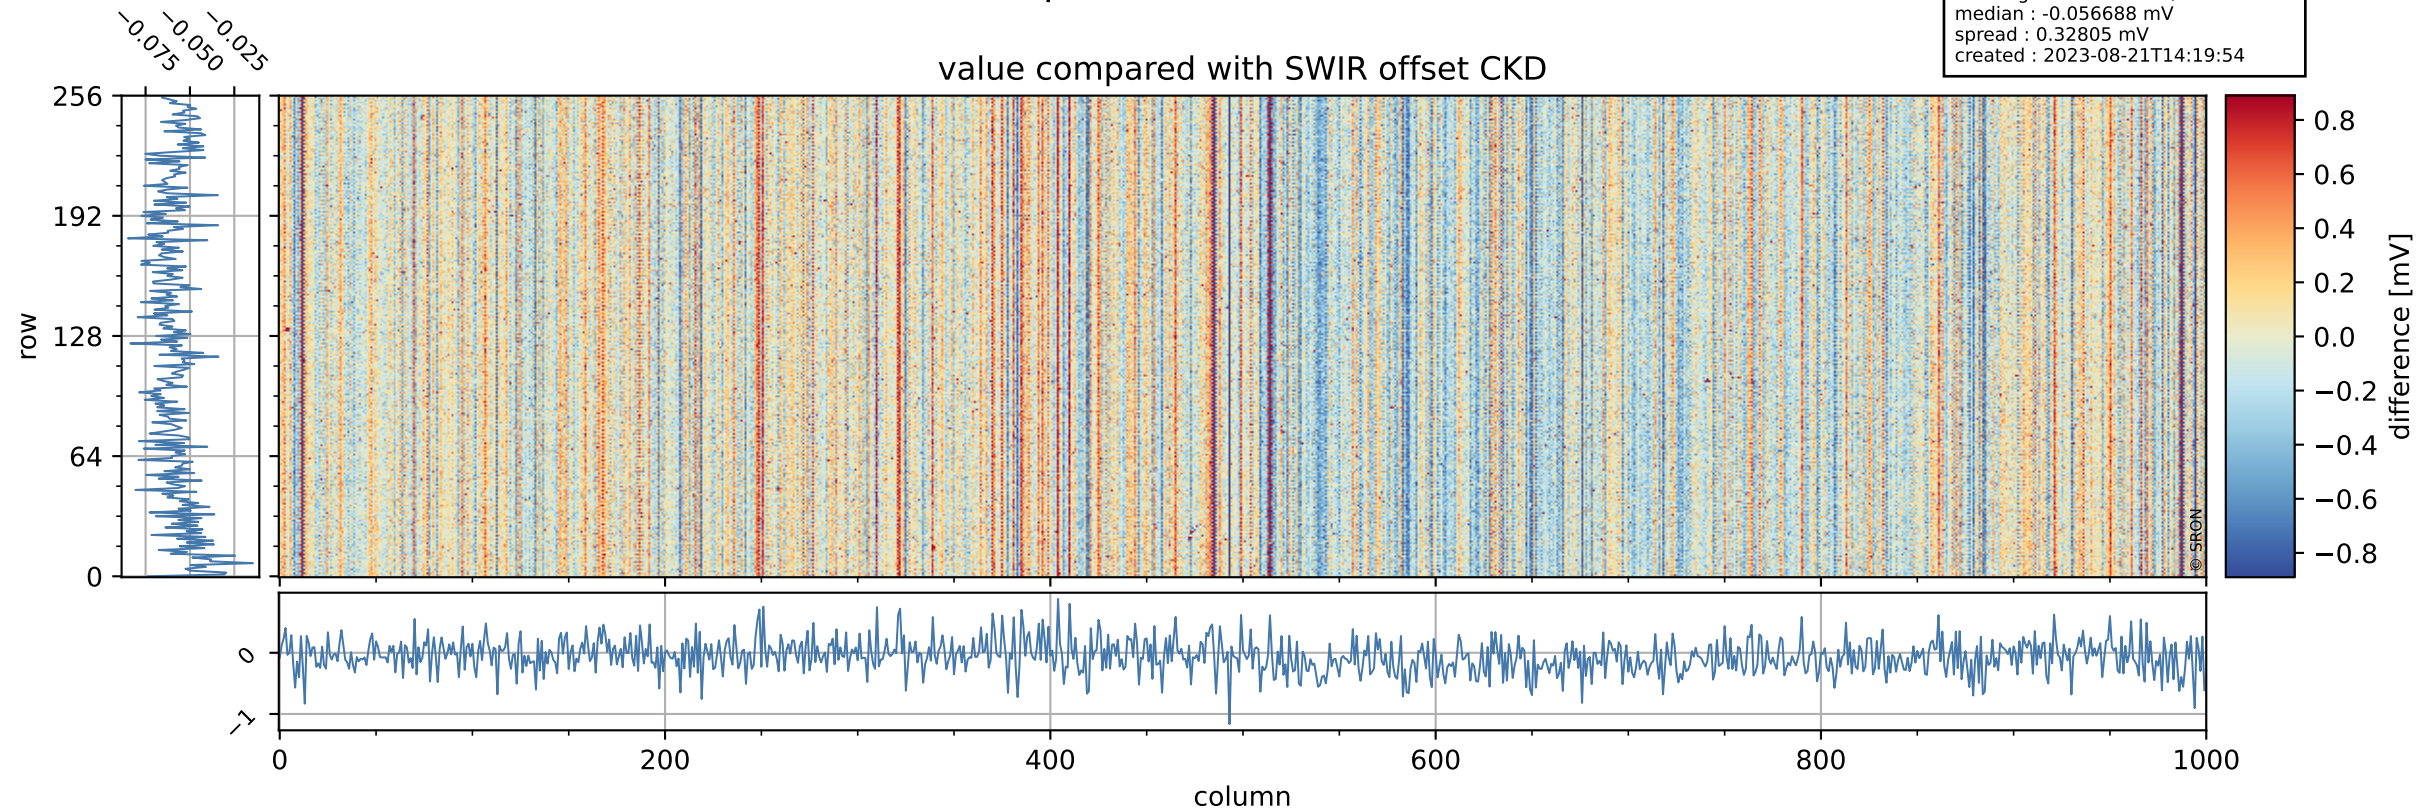

Tropomi SWIR offset (official)

orbits : 20 in [5842, 5887]
coverage : 2018-11-29 / 2018-12-02
median : 0.52596 V
spread : 0.035928 V
created : 2023-08-21T14:19:54

value detector map

Tropomi SWIR offset (official)

orbits : 20 in [5842, 5887]
coverage : 2018-11-29 / 2018-12-02
median : 30.658 μV
spread : 18.785 μV
created : 2023-08-21T14:19:54

Tropomi SWIR offset (official)

value compared with SWIR offset CKD

orbits : 20 in [5842, 5887]
coverage : 2018-11-29 / 2018-12-02
median : -0.056688 mV
spread : 0.32805 mV
created : 2023-08-21T14:19:54

Tropomi SWIR offset (official) ground-tracks of Sentinel-5P

orbits : 20 in [5842, 5887]
coverage : 2018-11-29 / 2018-12-02
created : 2023-08-21T14:19:55

Tropomi SWIR offset (official)

orbits : [2827, 5887]
coverage : 2018-04-30 / 2018-12-02
created : 2023-08-21T14:19:55

trend of detector median & temperatures