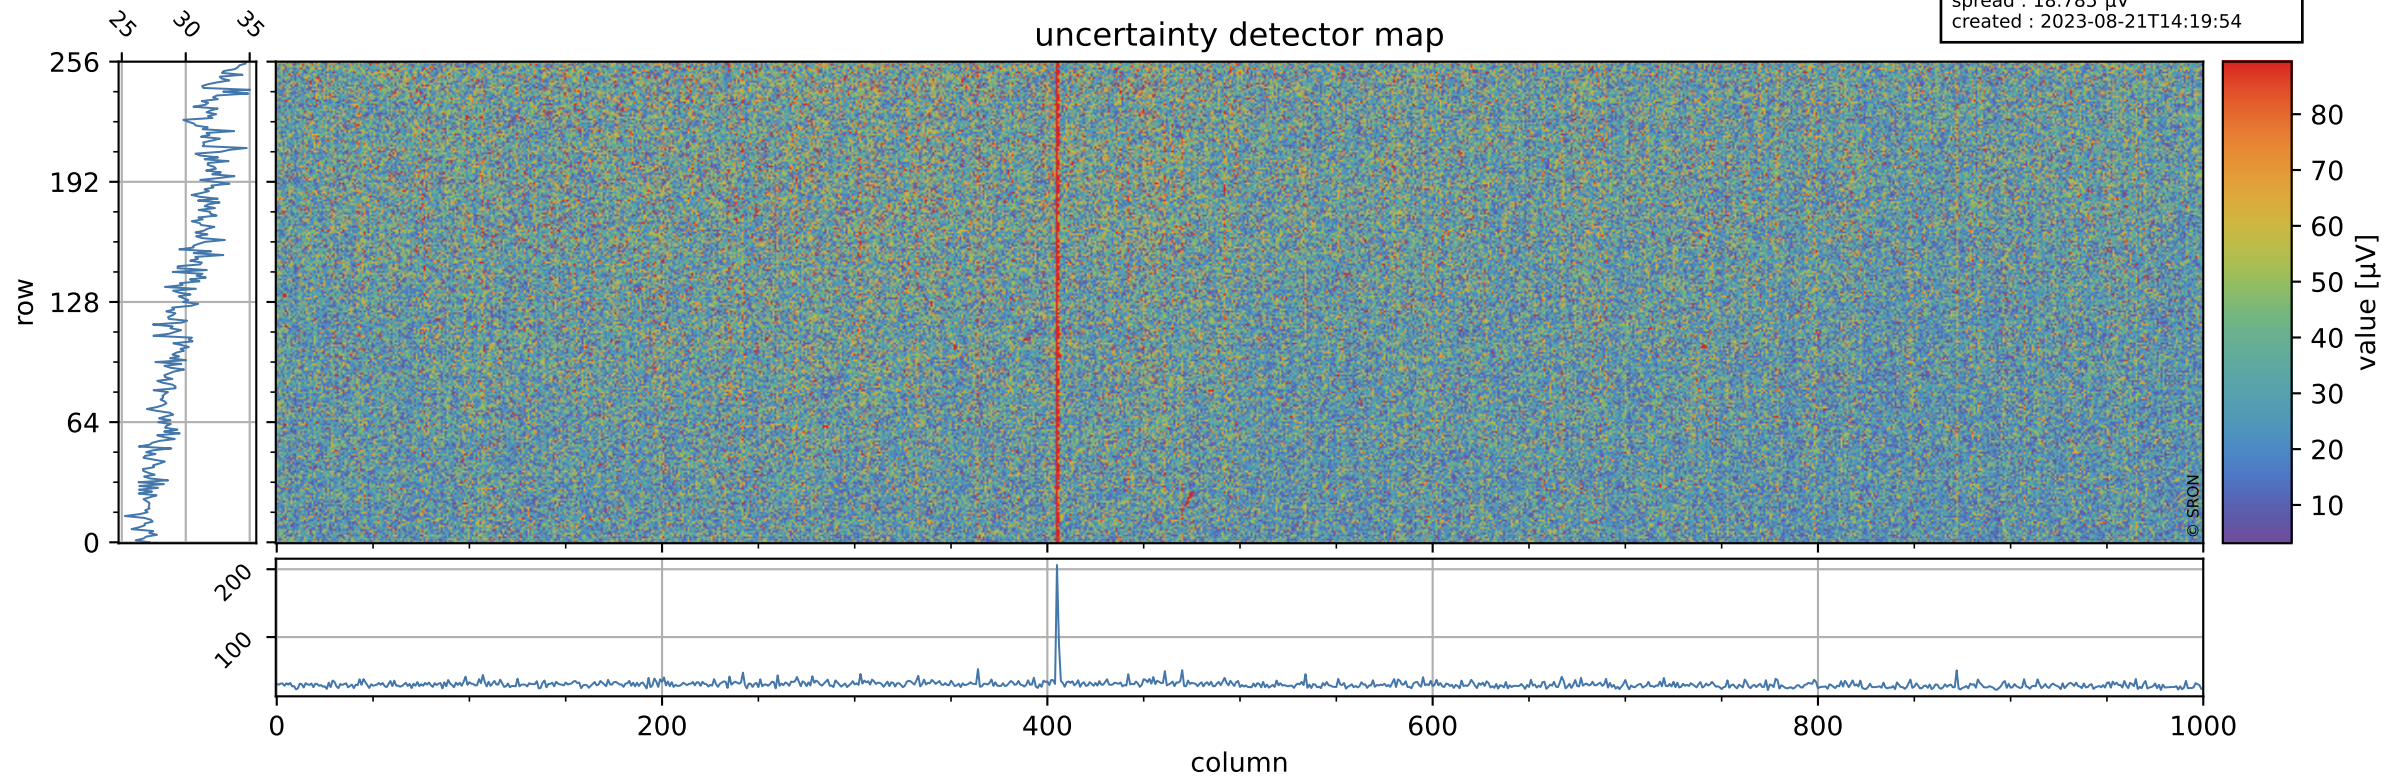

Tropomi SWIR offset (official)

orbits : 20 in [5842, 5887]
coverage : 2018-11-29 / 2018-12-02
median : 0.52596 V
spread : 0.035928 V
created : 2023-08-21T14:19:54

value detector map

Tropomi SWIR offset (official)

orbits : 20 in [5842, 5887]
coverage : 2018-11-29 / 2018-12-02
median : 30.658 μV
spread : 18.785 μV
created : 2023-08-21T14:19:54

Tropomi SWIR offset (official)

value compared with SWIR offset CKD

orbits : 20 in [5842, 5887]
coverage : 2018-11-29 / 2018-12-02
median : -0.056688 mV
spread : 0.32805 mV
created : 2023-08-21T14:19:54

Tropomi SWIR offset (official) ground-tracks of Sentinel-5P

orbits : 20 in [5842, 5887]
coverage : 2018-11-29 / 2018-12-02
created : 2023-08-21T14:19:55

Tropomi SWIR offset (official)

orbits : [2827, 5887]
coverage : 2018-04-30 / 2018-12-02
created : 2023-08-21T14:19:55

trend of detector median & temperatures