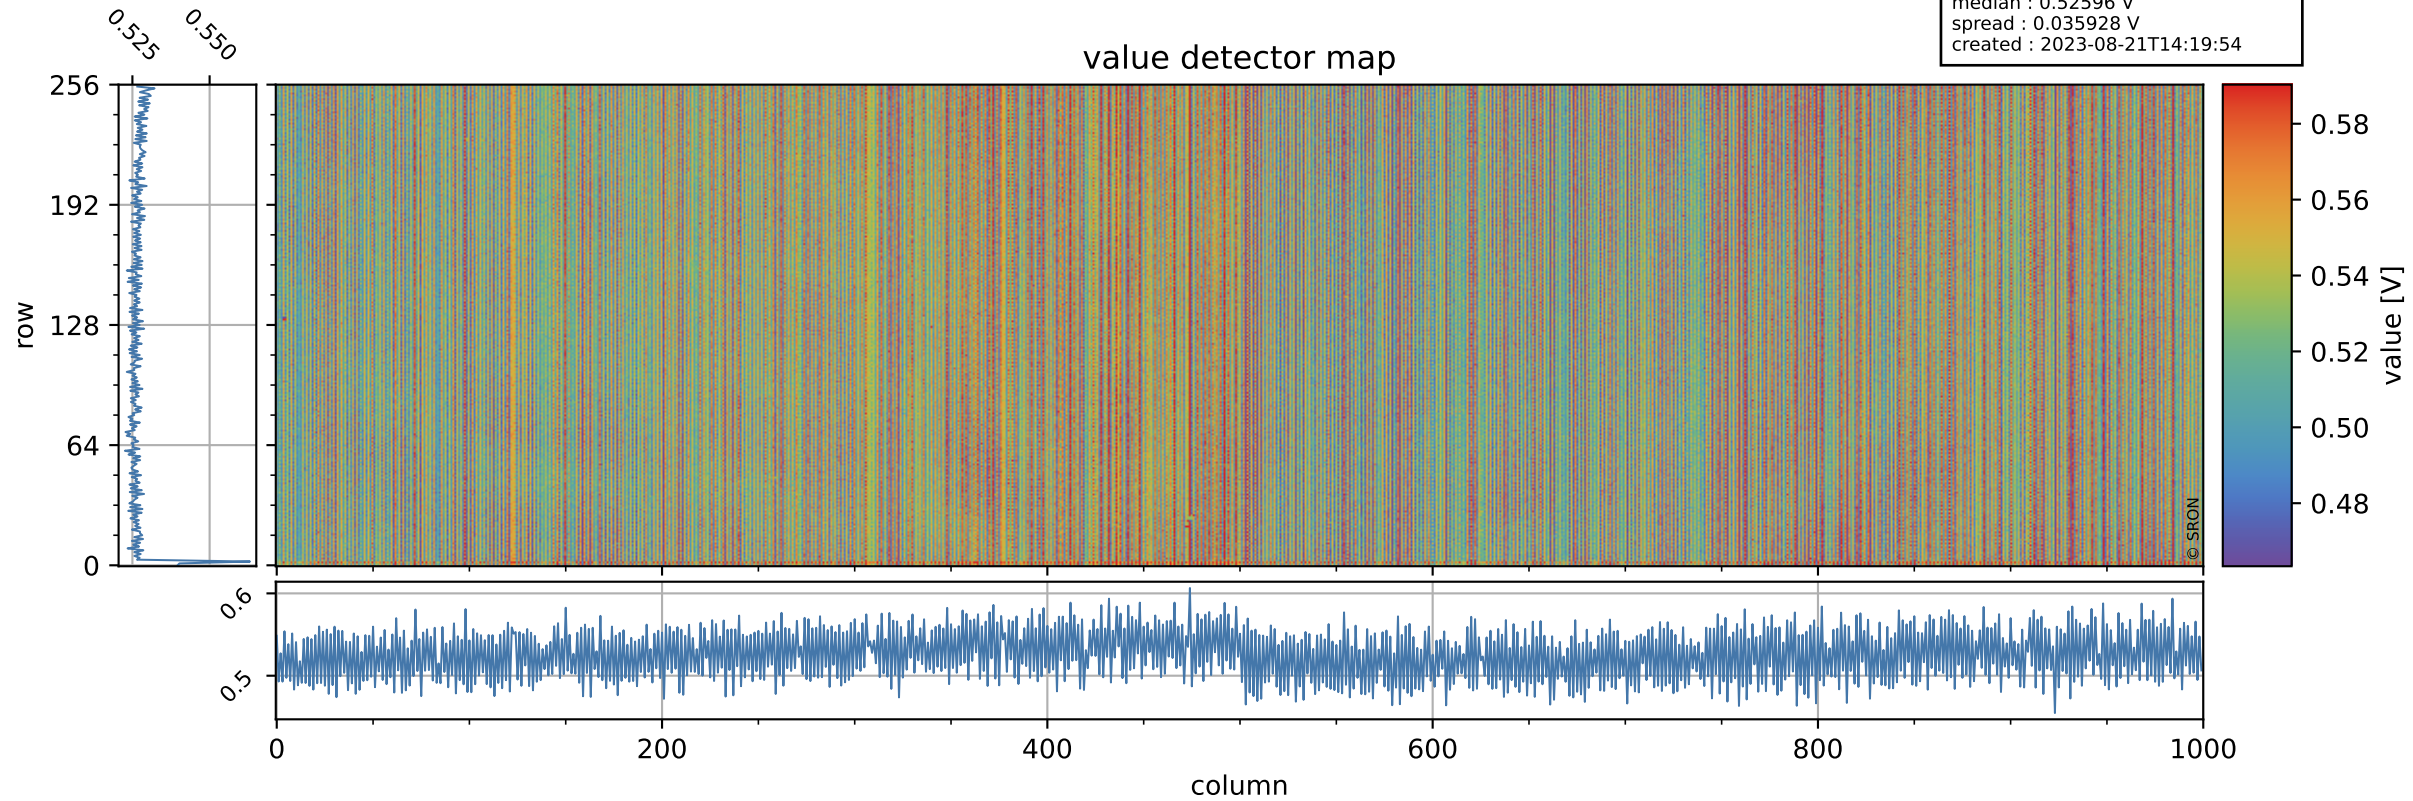

Tropomi SWIR offset (official)

orbits : 20 in [5842, 5887]
coverage : 2018-11-29 / 2018-12-02
median : 0.52596 V
spread : 0.035928 V
created : 2023-08-21T14:19:54

value detector map

Tropomi SWIR offset (official)

orbits : 20 in [5842, 5887]
coverage : 2018-11-29 / 2018-12-02
median : 30.658 μV
spread : 18.785 μV
created : 2023-08-21T14:19:54

Tropomi SWIR offset (official)

value compared with SWIR offset CKD

orbits : 20 in [5842, 5887]
coverage : 2018-11-29 / 2018-12-02
median : -0.056688 mV
spread : 0.32805 mV
created : 2023-08-21T14:19:54

Tropomi SWIR offset (official) ground-tracks of Sentinel-5P

orbits : 20 in [5842, 5887]
coverage : 2018-11-29 / 2018-12-02
created : 2023-08-21T14:19:55

Tropomi SWIR offset (official)

orbits : [2827, 5887]
coverage : 2018-04-30 / 2018-12-02
created : 2023-08-21T14:19:55

trend of detector median & temperatures