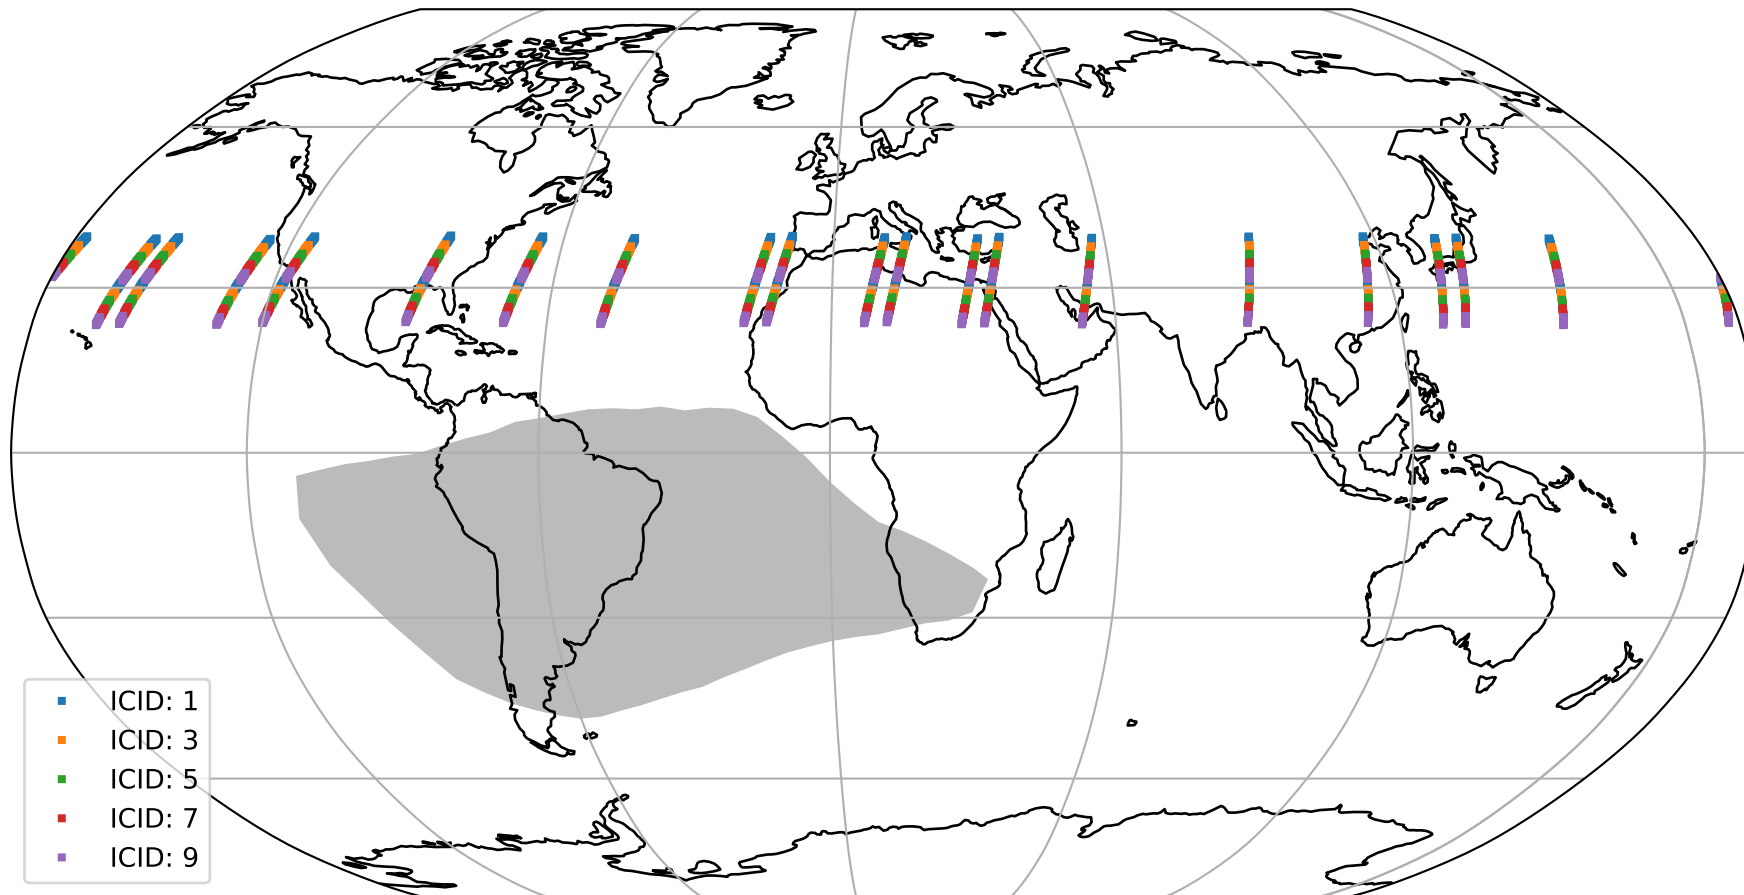

Tropomi SWIR offset (official)

orbits : 20 in [5842, 5887]
coverage : 2018-11-29 / 2018-12-02
median : 0.52596 V
spread : 0.035928 V
created : 2023-08-21T14:19:54

value detector map

Tropomi SWIR offset (official)

orbits : 20 in [5842, 5887]
coverage : 2018-11-29 / 2018-12-02
median : 30.658 μV
spread : 18.785 μV
created : 2023-08-21T14:19:54

Tropomi SWIR offset (official)

value compared with SWIR offset CKD

orbits : 20 in [5842, 5887]
coverage : 2018-11-29 / 2018-12-02
median : -0.056688 mV
spread : 0.32805 mV
created : 2023-08-21T14:19:54

Tropomi SWIR offset (official) ground-tracks of Sentinel-5P

orbits : 20 in [5842, 5887]
coverage : 2018-11-29 / 2018-12-02
created : 2023-08-21T14:19:55

Tropomi SWIR offset (official)

orbits : [2827, 5887]
coverage : 2018-04-30 / 2018-12-02
created : 2023-08-21T14:19:55