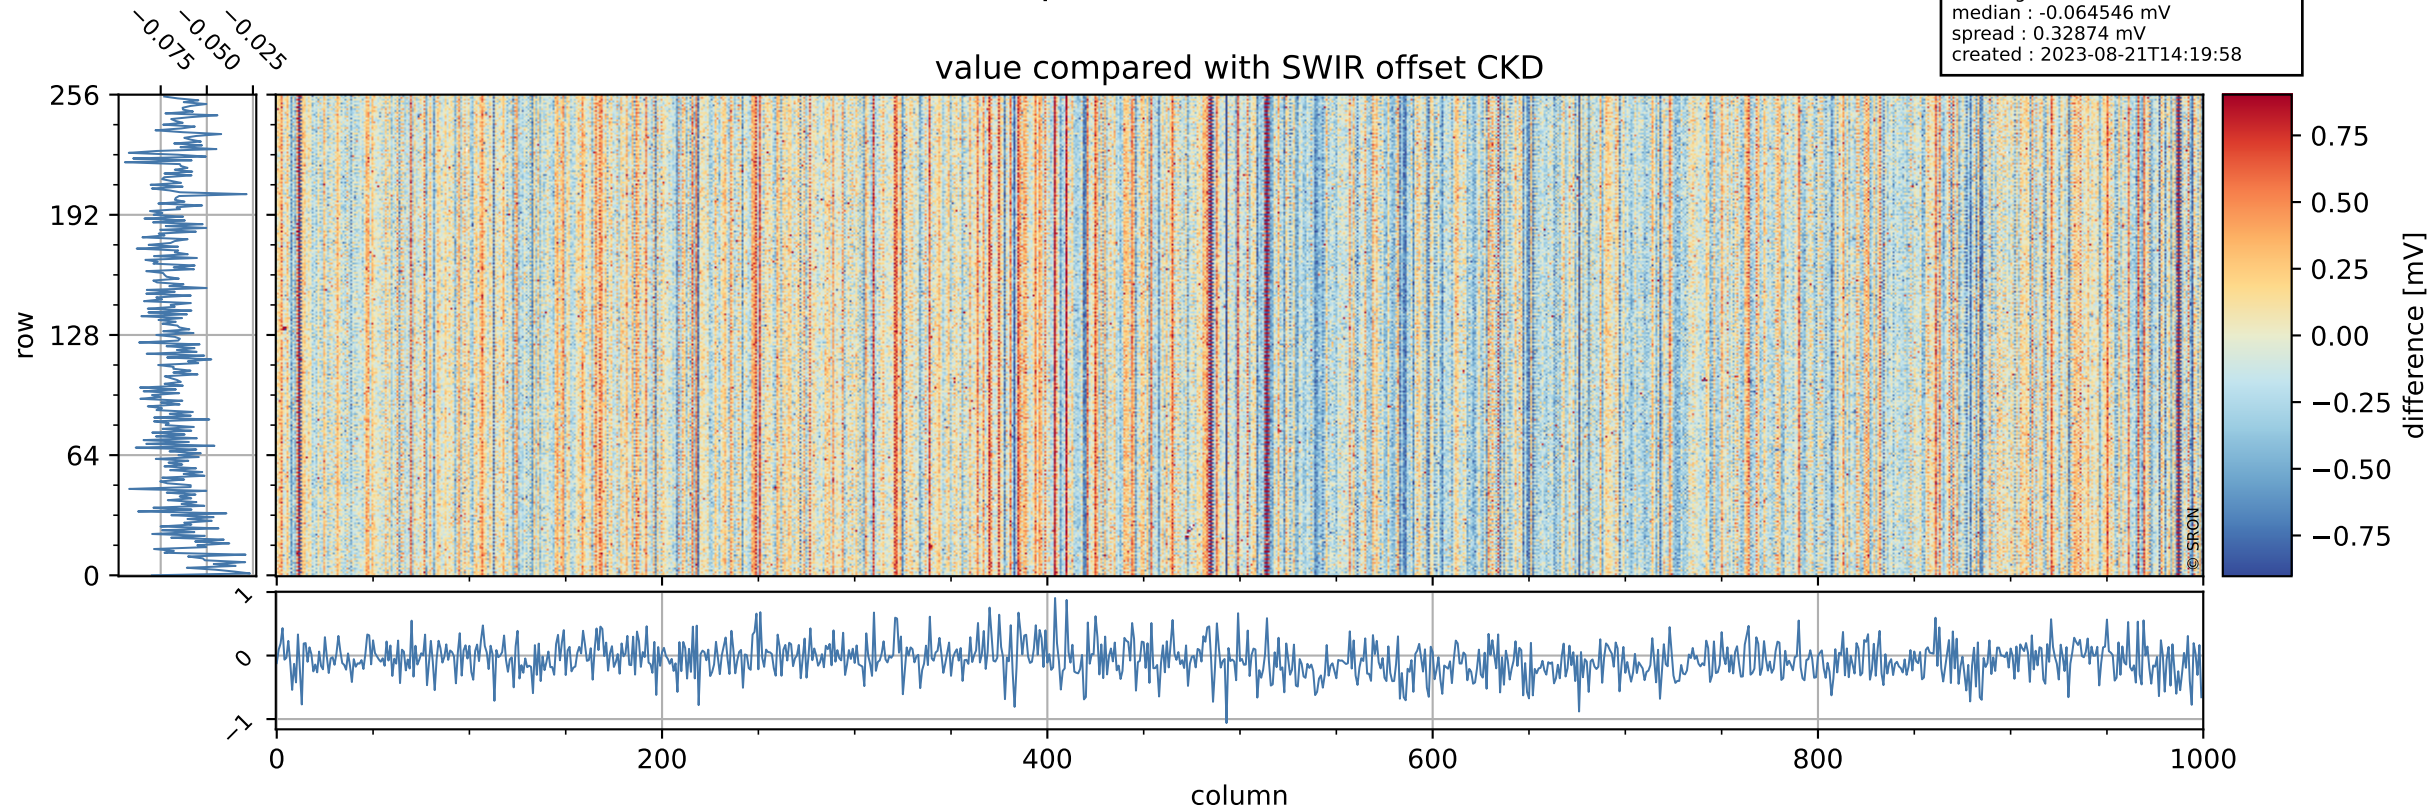

Tropomi SWIR offset (official)

orbits : 19 in [5872, 5917]
coverage : 2018-12-01 / 2018-12-04
median : 0.52596 V
spread : 0.035927 V
created : 2023-08-21T14:19:57

value detector map

Tropomi SWIR offset (official)

orbits : 19 in [5872, 5917]
coverage : 2018-12-01 / 2018-12-04
median : 30.163 μV
spread : 18.344 μV
created : 2023-08-21T14:19:58

Tropomi SWIR offset (official)

value compared with SWIR offset CKD

orbits : 19 in [5872, 5917]
coverage : 2018-12-01 / 2018-12-04
median : -0.064546 mV
spread : 0.32874 mV
created : 2023-08-21T14:19:58

Tropomi SWIR offset (official) ground-tracks of Sentinel-5P

orbits : 19 in [5872, 5917]
coverage : 2018-12-01 / 2018-12-04
created : 2023-08-21T14:19:58

Tropomi SWIR offset (official)

orbits : [2827, 5917]
coverage : 2018-04-30 / 2018-12-04
created : 2023-08-21T14:19:59

trend of detector median & temperatures