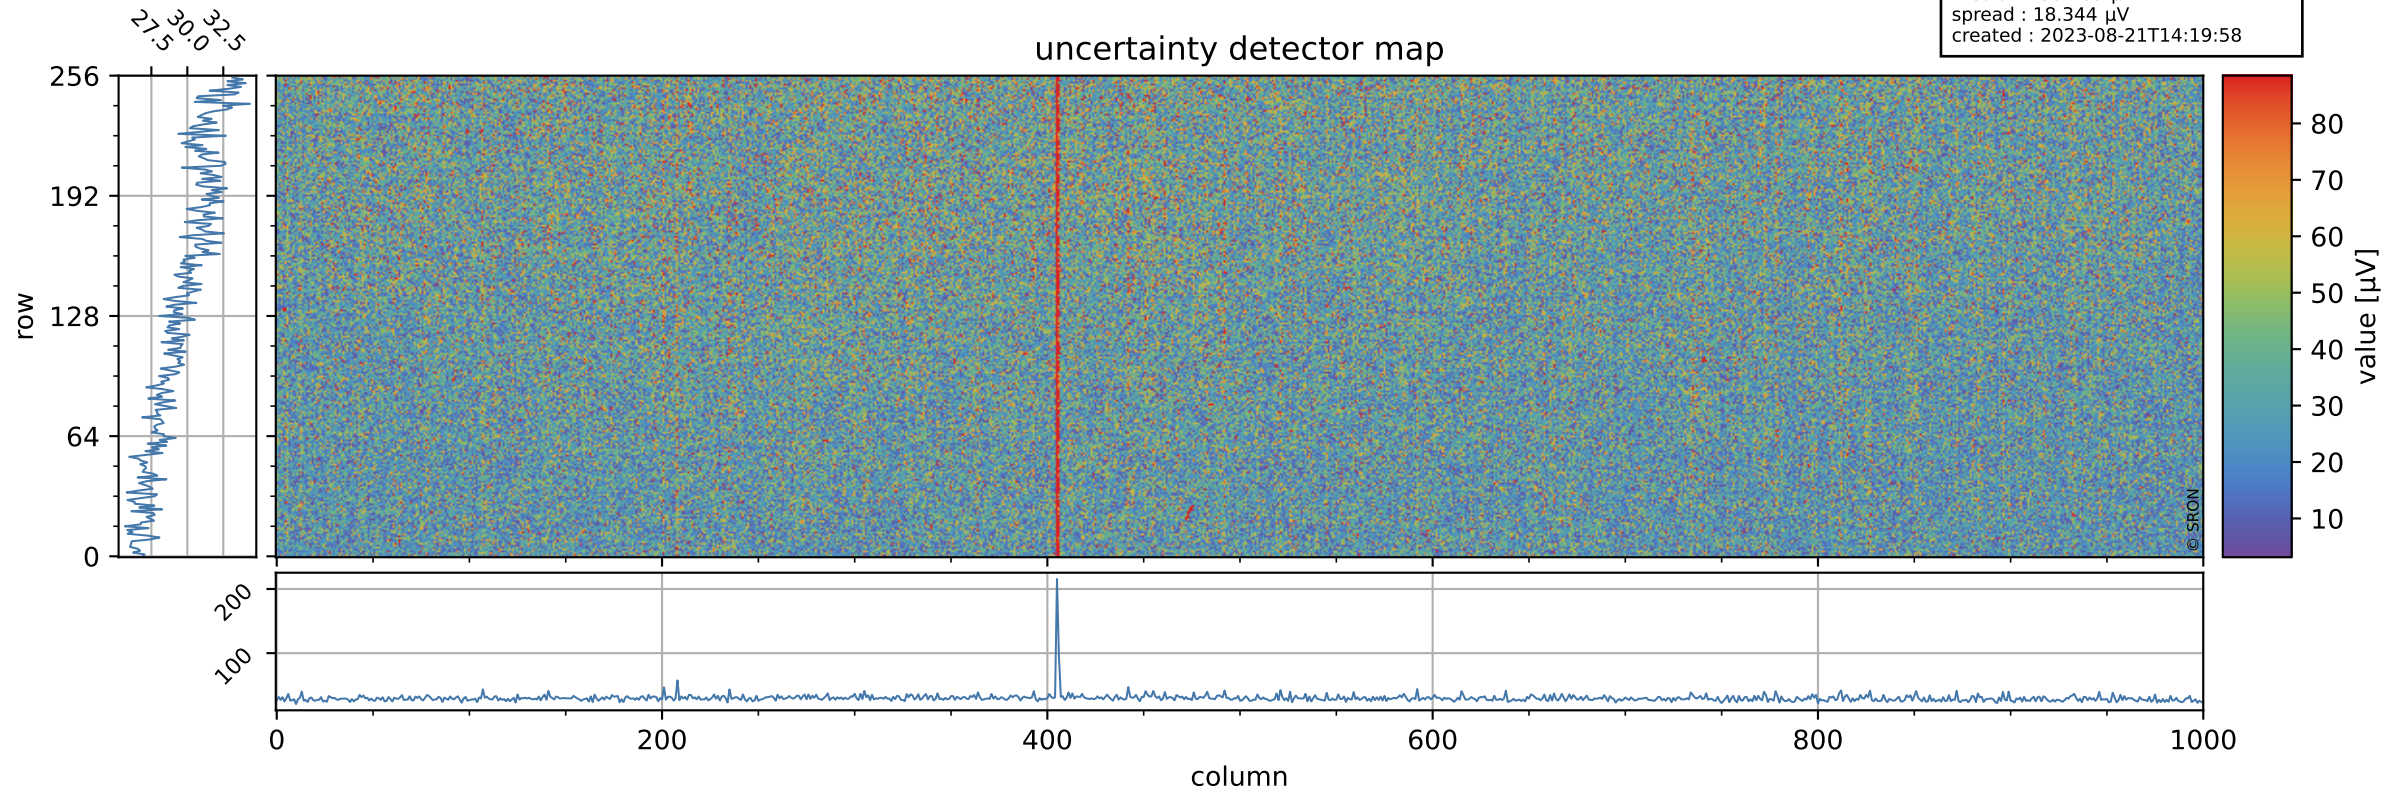

Tropomi SWIR offset (official)

orbits : 19 in [5872, 5917]
coverage : 2018-12-01 / 2018-12-04
median : 0.52596 V
spread : 0.035927 V
created : 2023-08-21T14:19:57

value detector map

Tropomi SWIR offset (official)

orbits : 19 in [5872, 5917]
coverage : 2018-12-01 / 2018-12-04
median : 30.163 μV
spread : 18.344 μV
created : 2023-08-21T14:19:58

Tropomi SWIR offset (official)

value compared with SWIR offset CKD

orbits : 19 in [5872, 5917]
coverage : 2018-12-01 / 2018-12-04
median : -0.064546 mV
spread : 0.32874 mV
created : 2023-08-21T14:19:58

Tropomi SWIR offset (official) ground-tracks of Sentinel-5P

orbits : 19 in [5872, 5917]
coverage : 2018-12-01 / 2018-12-04
created : 2023-08-21T14:19:58

Tropomi SWIR offset (official)

orbits : [2827, 5917]
coverage : 2018-04-30 / 2018-12-04
created : 2023-08-21T14:19:59

trend of detector median & temperatures