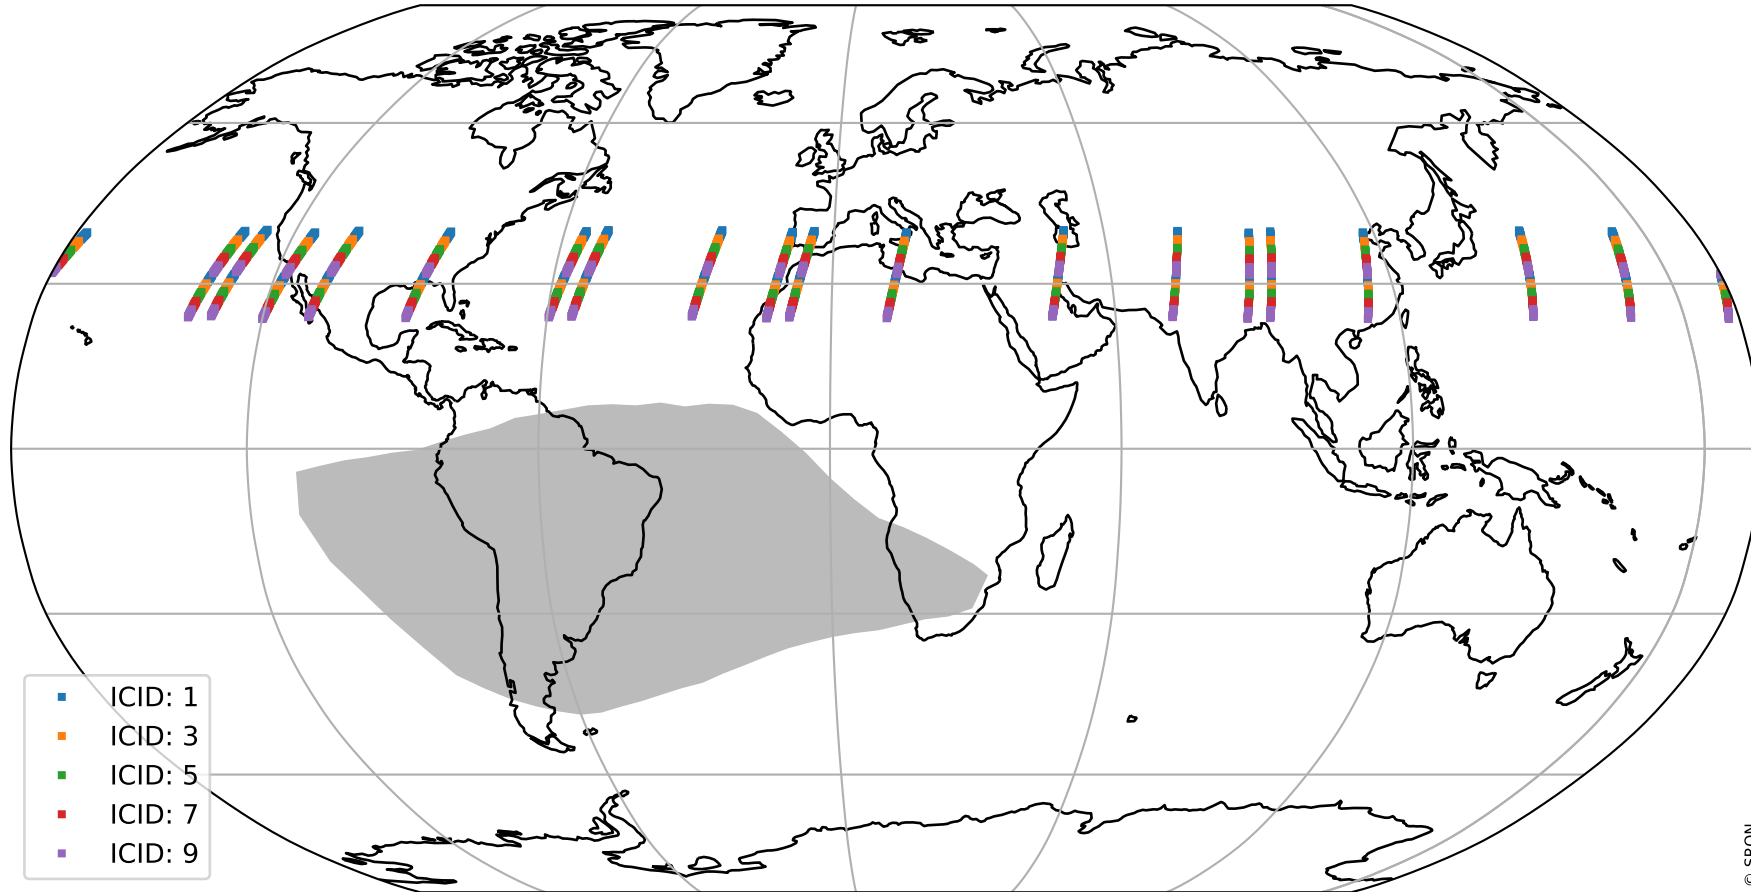

Tropomi SWIR offset (official)

orbits : 19 in [5872, 5917]
coverage : 2018-12-01 / 2018-12-04
median : 0.52596 V
spread : 0.035927 V
created : 2023-08-21T14:19:57

value detector map

Tropomi SWIR offset (official)

orbits : 19 in [5872, 5917]
coverage : 2018-12-01 / 2018-12-04
median : 30.163 μV
spread : 18.344 μV
created : 2023-08-21T14:19:58

Tropomi SWIR offset (official)

value compared with SWIR offset CKD

orbits : 19 in [5872, 5917]
coverage : 2018-12-01 / 2018-12-04
median : -0.064546 mV
spread : 0.32874 mV
created : 2023-08-21T14:19:58

Tropomi SWIR offset (official) ground-tracks of Sentinel-5P

orbits : 19 in [5872, 5917]
coverage : 2018-12-01 / 2018-12-04
created : 2023-08-21T14:19:58

Tropomi SWIR offset (official)

orbits : [2827, 5917]
coverage : 2018-04-30 / 2018-12-04
created : 2023-08-21T14:19:59