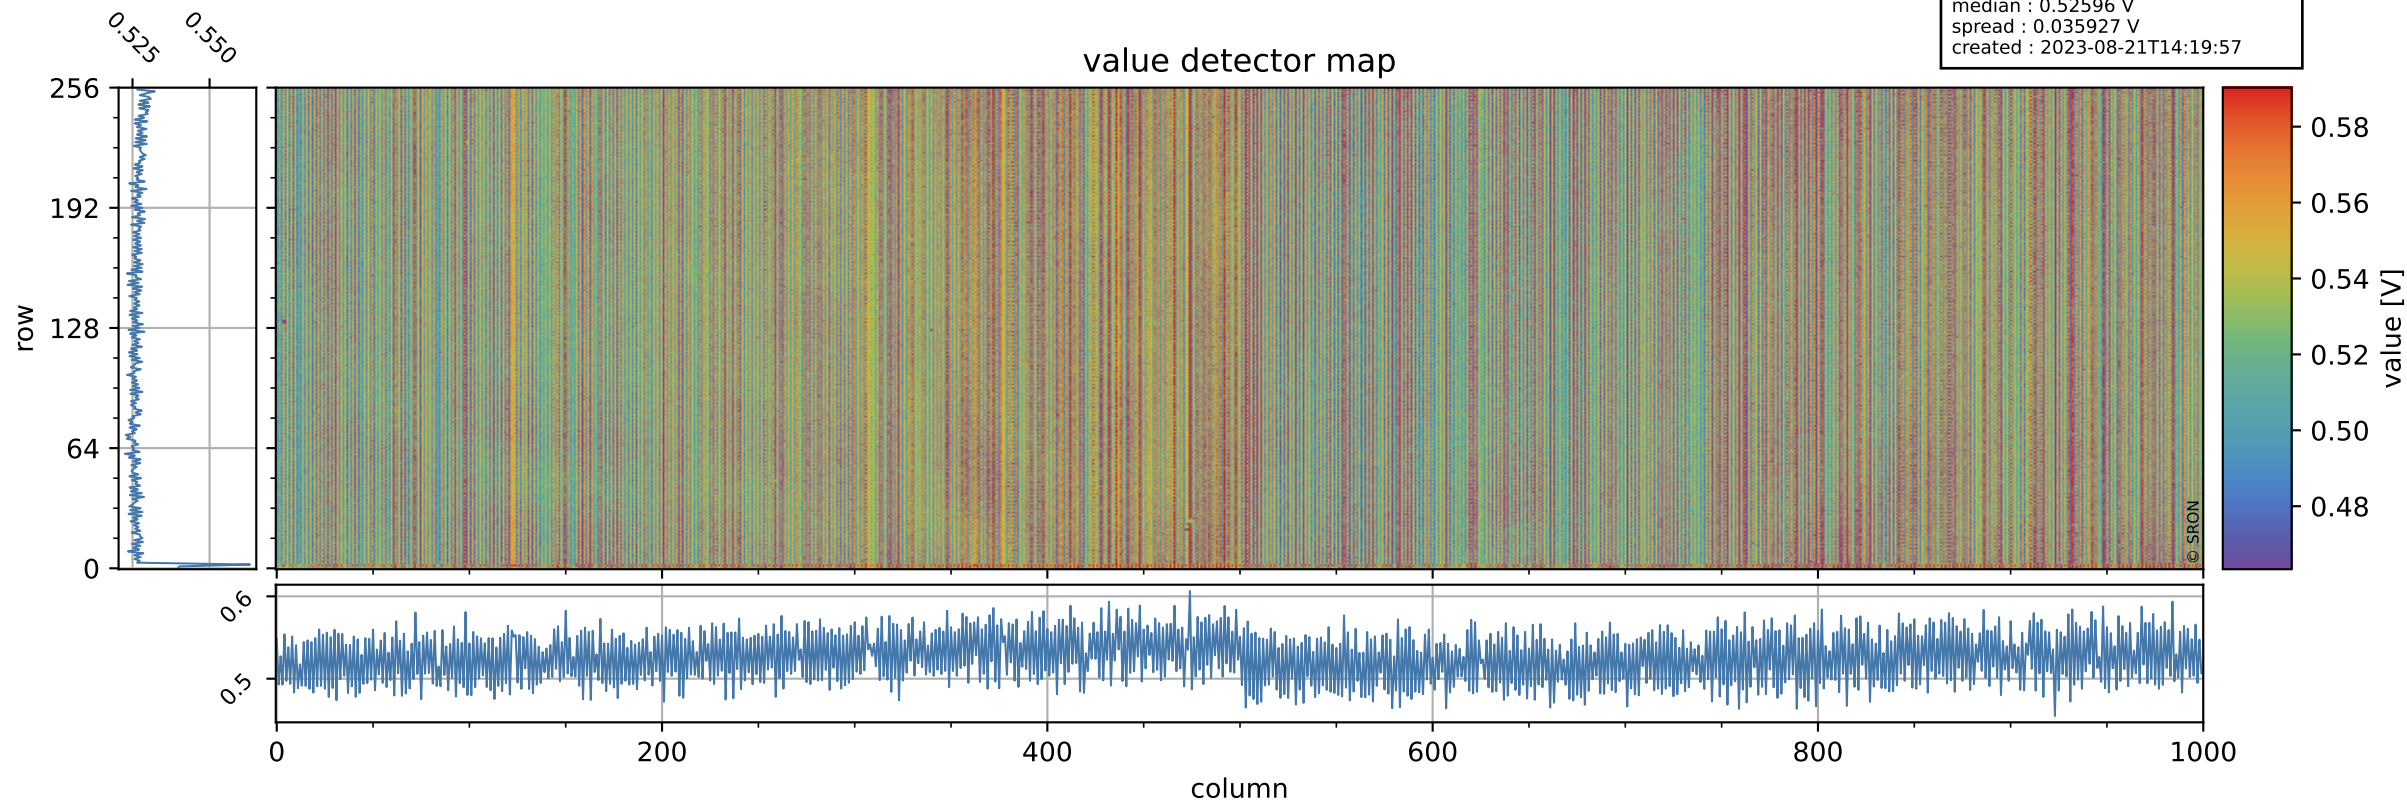

Tropomi SWIR offset (official)

orbits : 19 in [5872, 5917]
coverage : 2018-12-01 / 2018-12-04
median : 0.52596 V
spread : 0.035927 V
created : 2023-08-21T14:19:57

value detector map

Tropomi SWIR offset (official)

orbits : 19 in [5872, 5917]
coverage : 2018-12-01 / 2018-12-04
median : 30.163 μV
spread : 18.344 μV
created : 2023-08-21T14:19:58

Tropomi SWIR offset (official)

value compared with SWIR offset CKD

orbits : 19 in [5872, 5917]
coverage : 2018-12-01 / 2018-12-04
median : -0.064546 mV
spread : 0.32874 mV
created : 2023-08-21T14:19:58

Tropomi SWIR offset (official) ground-tracks of Sentinel-5P

orbits : 19 in [5872, 5917]
coverage : 2018-12-01 / 2018-12-04
created : 2023-08-21T14:19:58

Tropomi SWIR offset (official)

orbits : [2827, 5917]
coverage : 2018-04-30 / 2018-12-04
created : 2023-08-21T14:19:59

trend of detector median & temperatures