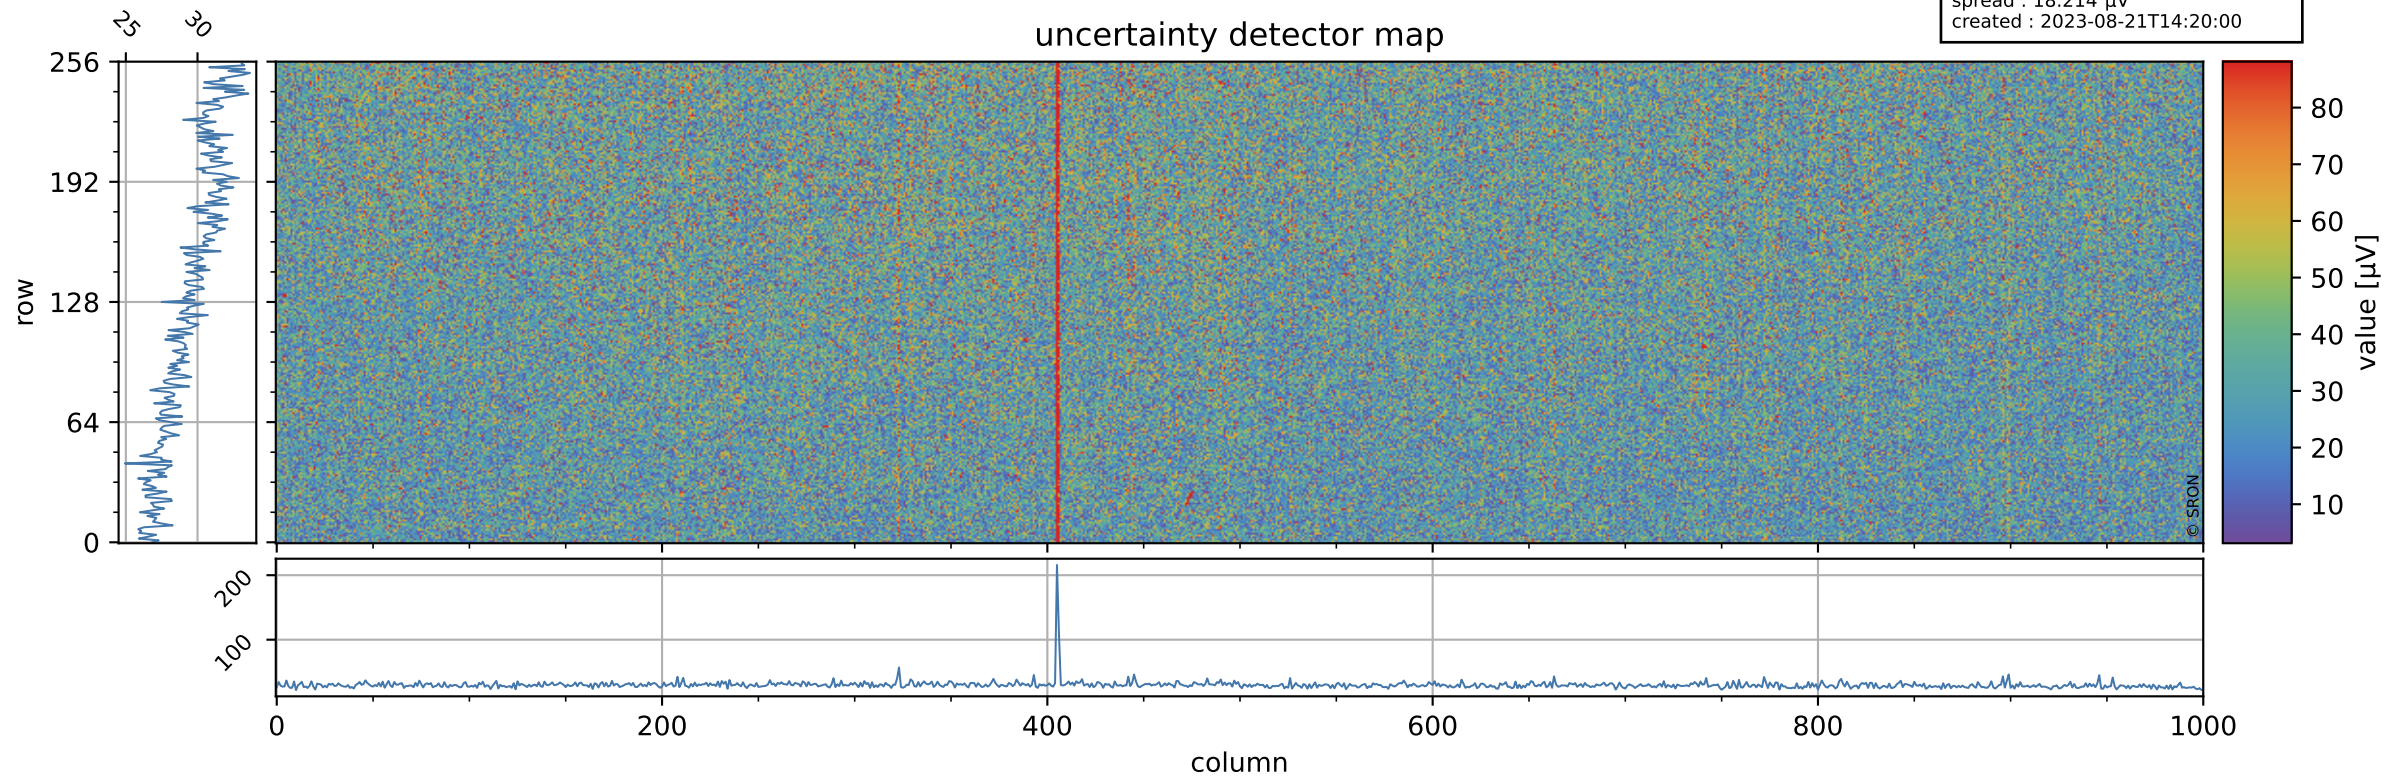

Tropomi SWIR offset (official)

orbits : 18 in [5887, 5932]
coverage : 2018-12-02 / 2018-12-05
median : 0.52596 V
spread : 0.035926 V
created : 2023-08-21T14:19:59

value detector map

Tropomi SWIR offset (official)

orbits : 18 in [5887, 5932]
coverage : 2018-12-02 / 2018-12-05
median : 30.071 μV
spread : 18.214 μV
created : 2023-08-21T14:20:00

Tropomi SWIR offset (official)

value compared with SWIR offset CKD

orbits : 18 in [5887, 5932]
coverage : 2018-12-02 / 2018-12-05
median : -0.05918 mV
spread : 0.33028 mV
created : 2023-08-21T14:20:00

Tropomi SWIR offset (official) ground-tracks of Sentinel-5P

orbits : 18 in [5887, 5932]
coverage : 2018-12-02 / 2018-12-05
created : 2023-08-21T14:20:00

Tropomi SWIR offset (official)

orbits : [2827, 5932]
coverage : 2018-04-30 / 2018-12-05
created : 2023-08-21T14:20:00

trend of detector median & temperatures