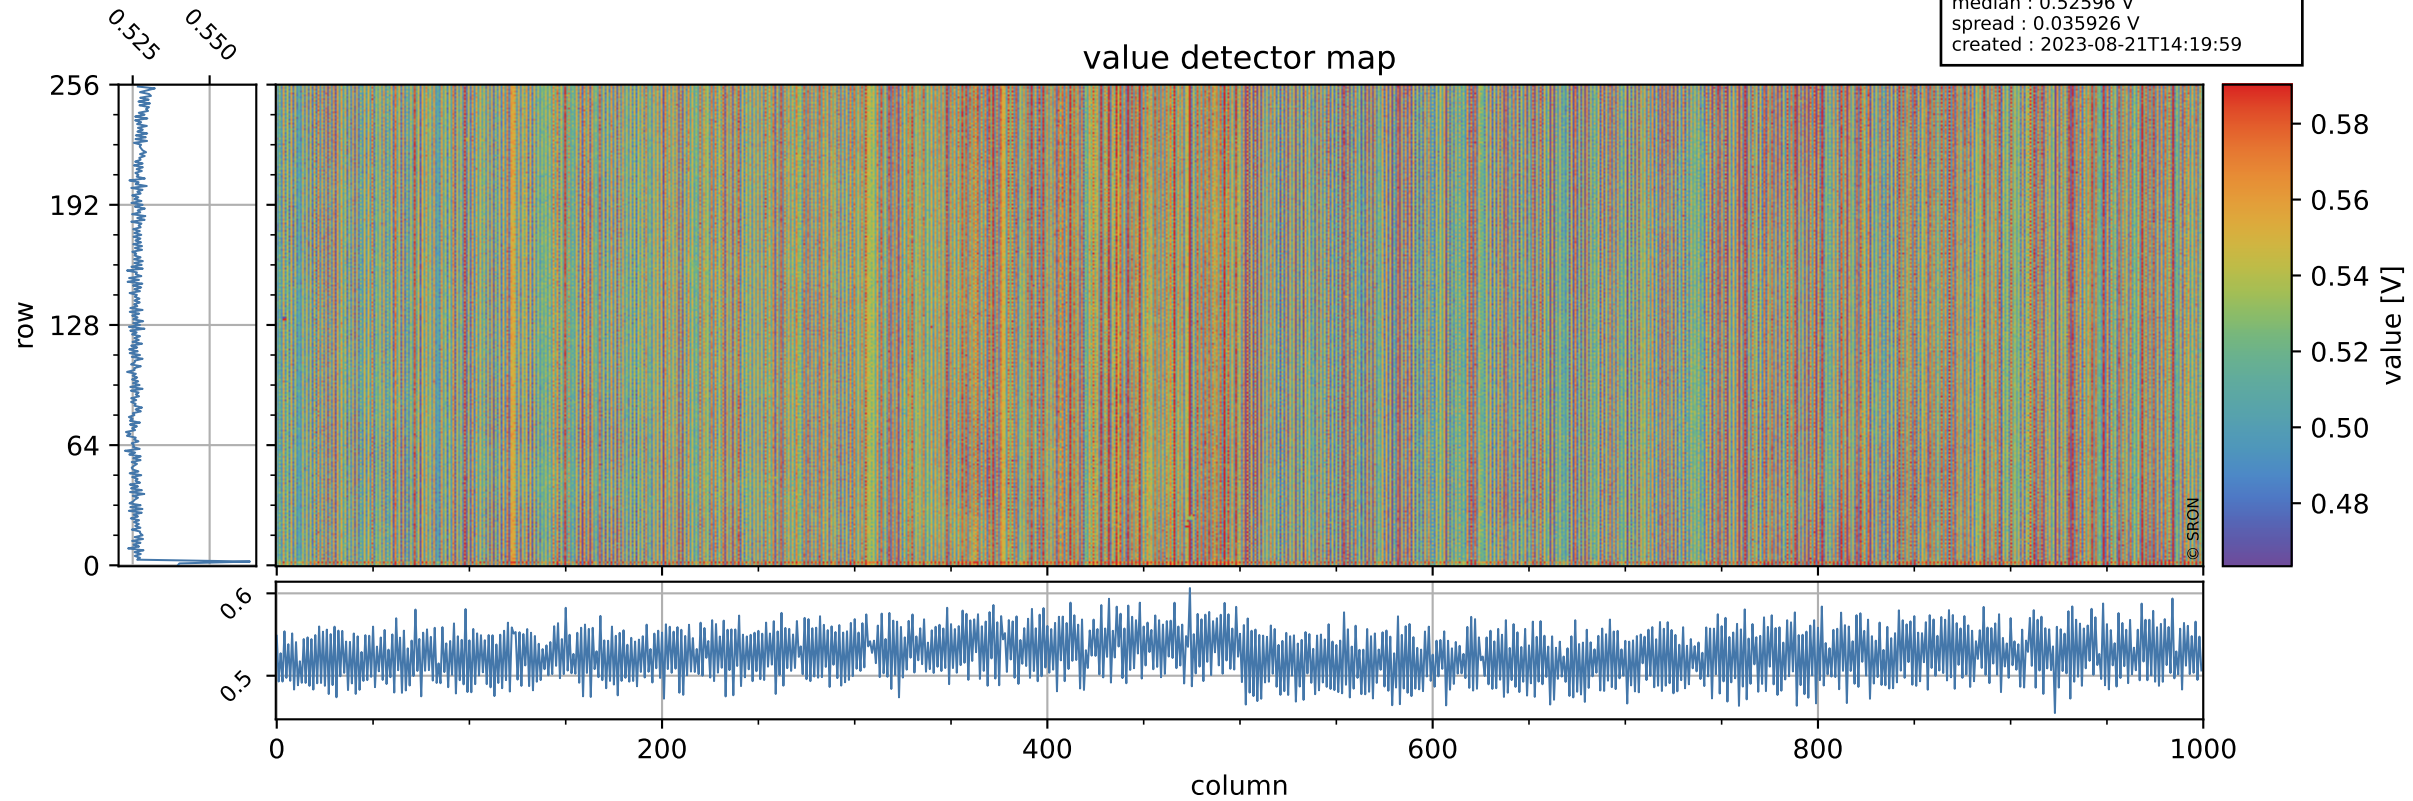

Tropomi SWIR offset (official)

orbits : 18 in [5887, 5932]
coverage : 2018-12-02 / 2018-12-05
median : 0.52596 V
spread : 0.035926 V
created : 2023-08-21T14:19:59

value detector map

Tropomi SWIR offset (official)

orbits : 18 in [5887, 5932]
coverage : 2018-12-02 / 2018-12-05
median : 30.071 μV
spread : 18.214 μV
created : 2023-08-21T14:20:00

Tropomi SWIR offset (official)

value compared with SWIR offset CKD

orbits : 18 in [5887, 5932]
coverage : 2018-12-02 / 2018-12-05
median : -0.05918 mV
spread : 0.33028 mV
created : 2023-08-21T14:20:00

Tropomi SWIR offset (official) ground-tracks of Sentinel-5P

orbits : 18 in [5887, 5932]
coverage : 2018-12-02 / 2018-12-05
created : 2023-08-21T14:20:00

Tropomi SWIR offset (official)

orbits : [2827, 5932]
coverage : 2018-04-30 / 2018-12-05
created : 2023-08-21T14:20:00

trend of detector median & temperatures