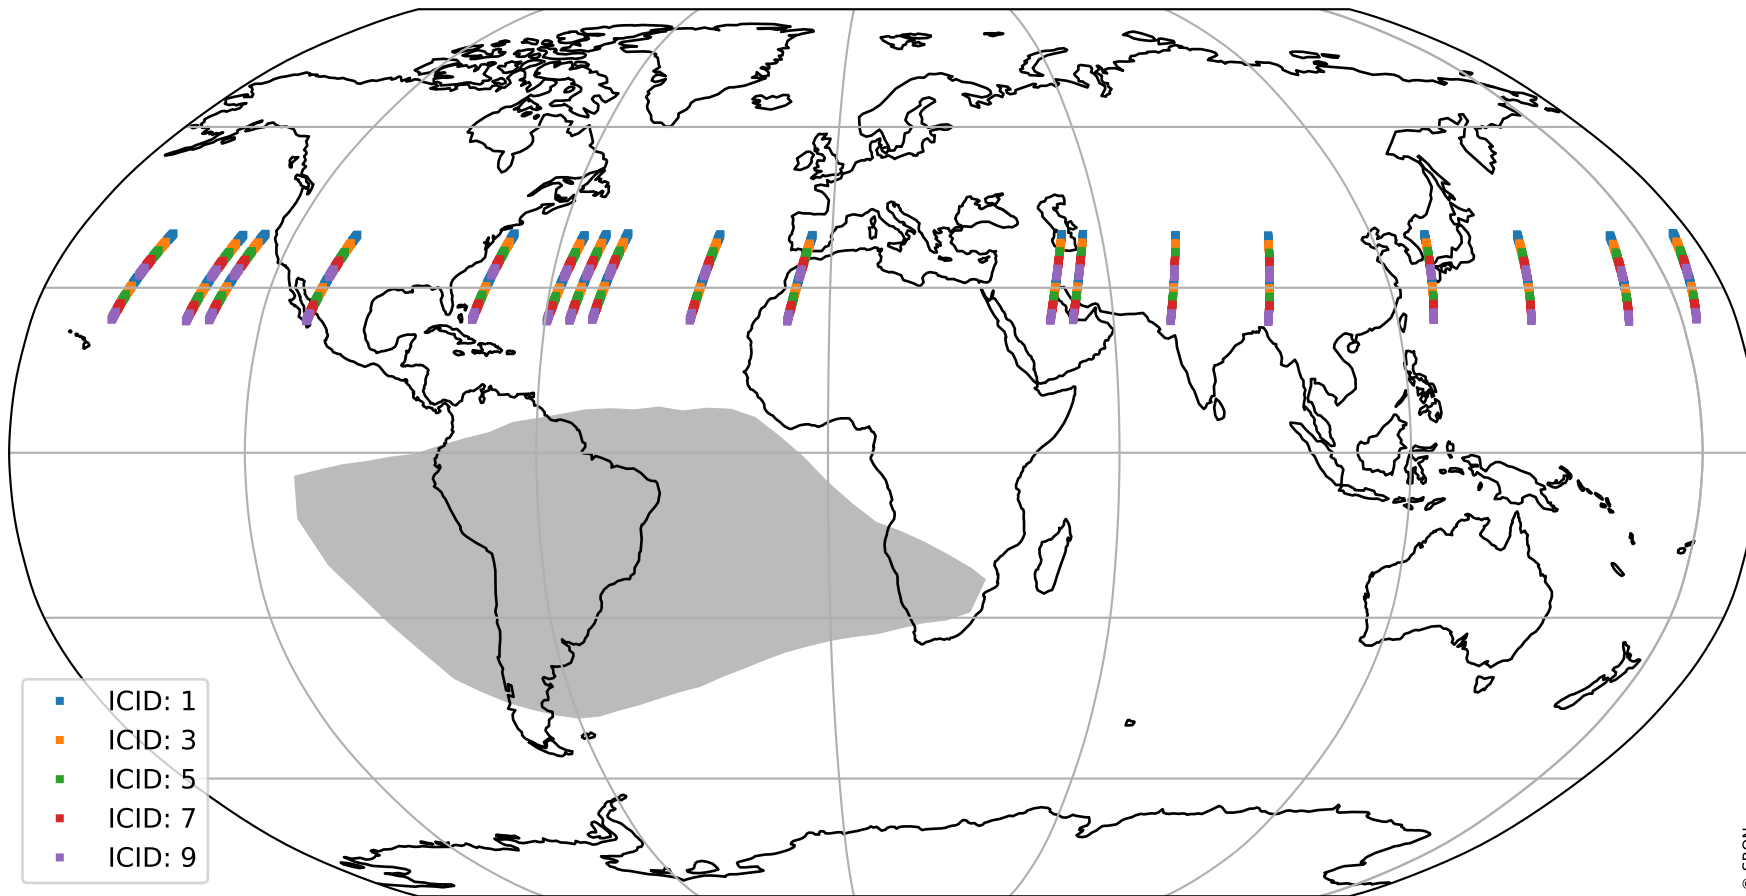

Tropomi SWIR offset (official)

orbits : 18 in [5887, 5932]
coverage : 2018-12-02 / 2018-12-05
median : 0.52596 V
spread : 0.035926 V
created : 2023-08-21T14:19:59

value detector map

Tropomi SWIR offset (official)

orbits : 18 in [5887, 5932]
coverage : 2018-12-02 / 2018-12-05
median : 30.071 μV
spread : 18.214 μV
created : 2023-08-21T14:20:00

Tropomi SWIR offset (official)

value compared with SWIR offset CKD

orbits : 18 in [5887, 5932]
coverage : 2018-12-02 / 2018-12-05
median : -0.05918 mV
spread : 0.33028 mV
created : 2023-08-21T14:20:00

Tropomi SWIR offset (official) ground-tracks of Sentinel-5P

orbits : 18 in [5887, 5932]
coverage : 2018-12-02 / 2018-12-05
created : 2023-08-21T14:20:00

Tropomi SWIR offset (official)

orbits : [2827, 5932]
coverage : 2018-04-30 / 2018-12-05
created : 2023-08-21T14:20:00