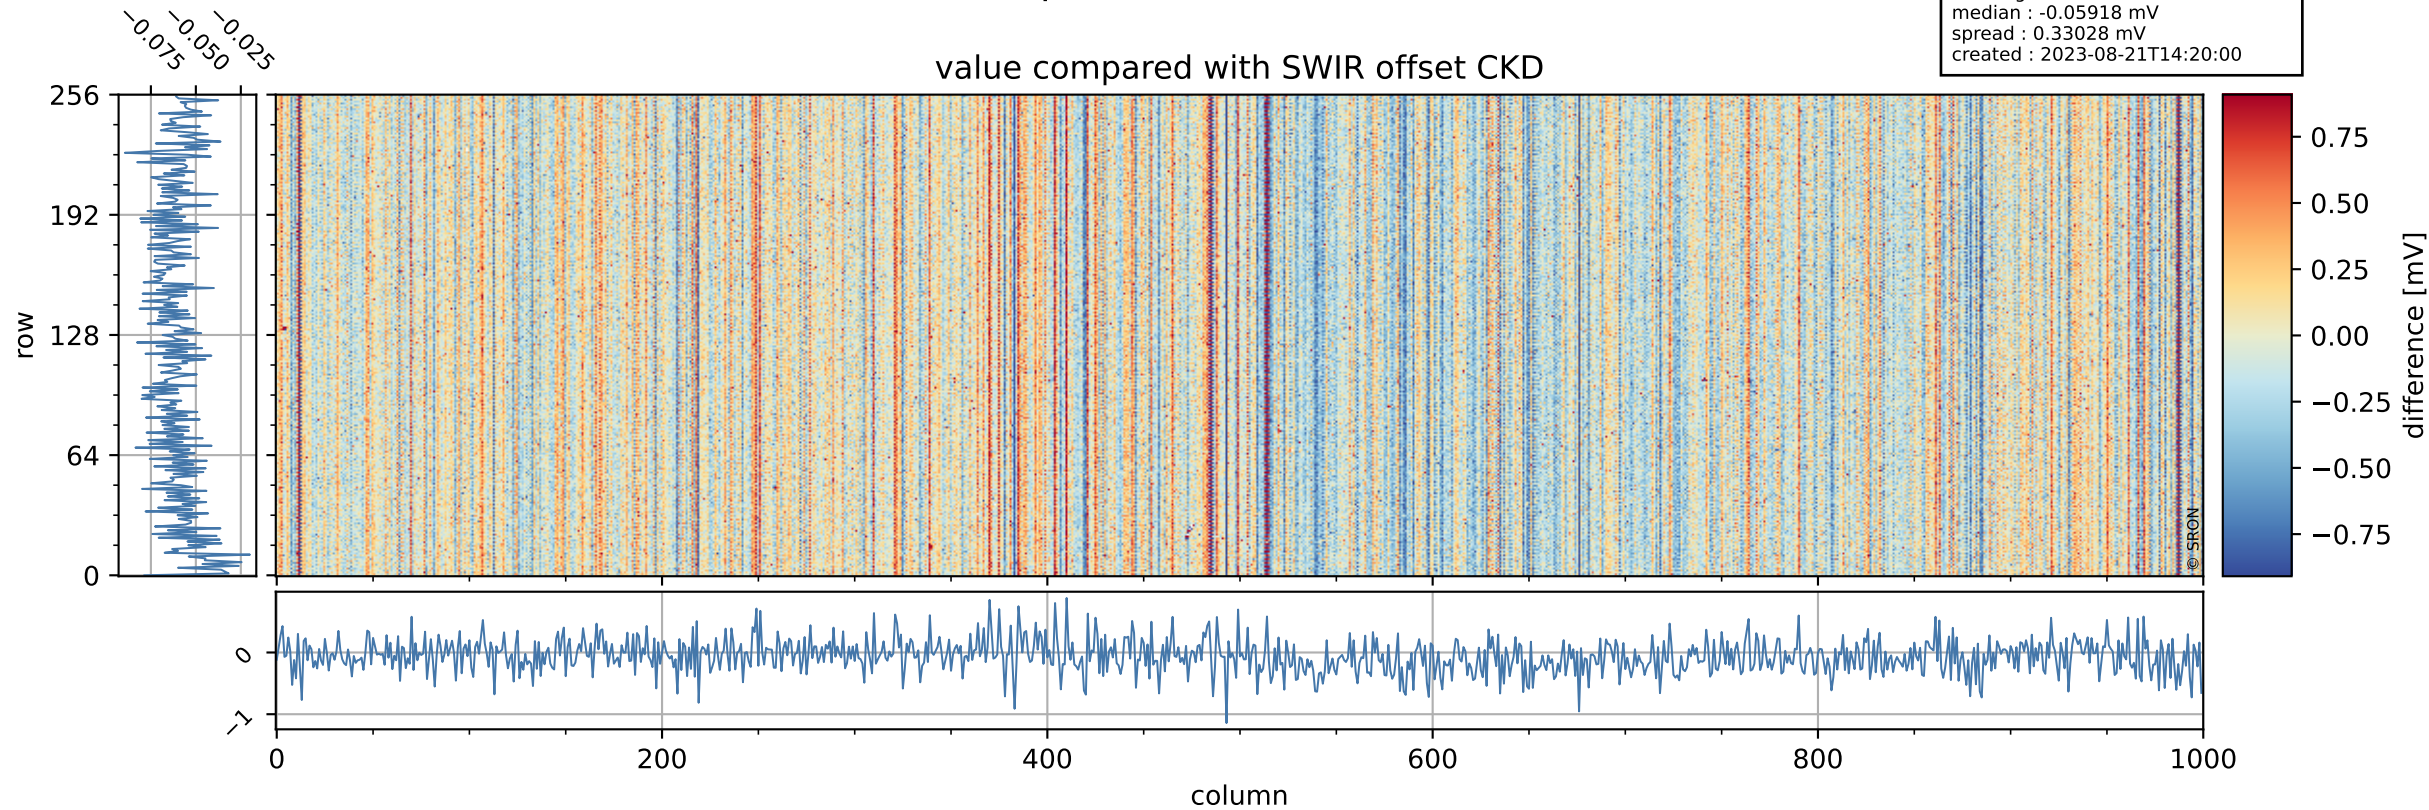

Tropomi SWIR offset (official)

orbits : 18 in [5887, 5932]
coverage : 2018-12-02 / 2018-12-05
median : 0.52596 V
spread : 0.035926 V
created : 2023-08-21T14:19:59

value detector map

Tropomi SWIR offset (official)

orbits : 18 in [5887, 5932]
coverage : 2018-12-02 / 2018-12-05
median : 30.071 μV
spread : 18.214 μV
created : 2023-08-21T14:20:00

Tropomi SWIR offset (official)

value compared with SWIR offset CKD

orbits : 18 in [5887, 5932]
coverage : 2018-12-02 / 2018-12-05
median : -0.05918 mV
spread : 0.33028 mV
created : 2023-08-21T14:20:00

Tropomi SWIR offset (official) ground-tracks of Sentinel-5P

orbits : 18 in [5887, 5932]
coverage : 2018-12-02 / 2018-12-05
created : 2023-08-21T14:20:00

Tropomi SWIR offset (official)

orbits : [2827, 5932]
coverage : 2018-04-30 / 2018-12-05
created : 2023-08-21T14:20:00

trend of detector median & temperatures