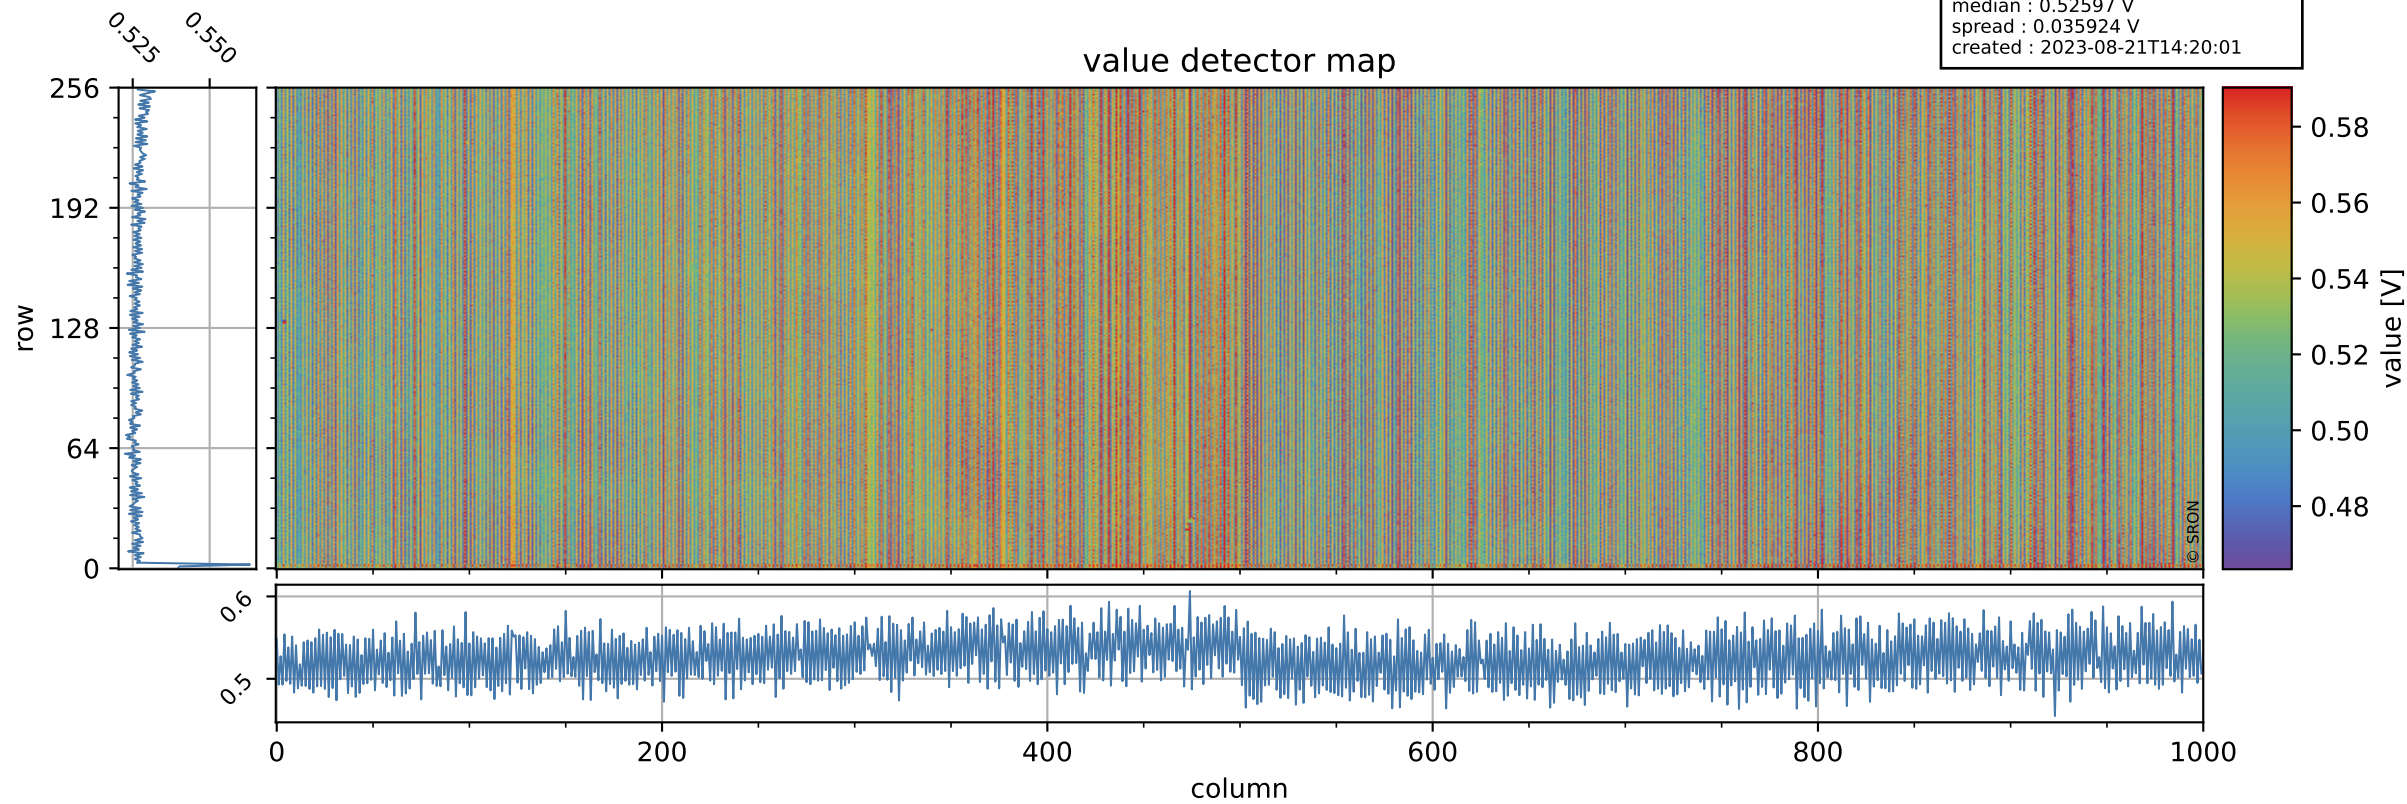

# Tropomi SWIR offset (official)

orbits : 19 in [5902, 5947]  
coverage : 2018-12-03 / 2018-12-06  
median : 0.52597 V  
spread : 0.035924 V  
created : 2023-08-21T14:20:01

## value detector map

# Tropomi SWIR offset (official)

orbits : 19 in [5902, 5947]  
coverage : 2018-12-03 / 2018-12-06  
median : 30.064  $\mu\text{V}$   
spread : 18.308  $\mu\text{V}$   
created : 2023-08-21T14:20:01

# Tropomi SWIR offset (official) ground-tracks of Sentinel-5P

orbits : 19 in [5902, 5947]  
coverage : 2018-12-03 / 2018-12-06  
created : 2023-08-21T14:20:02