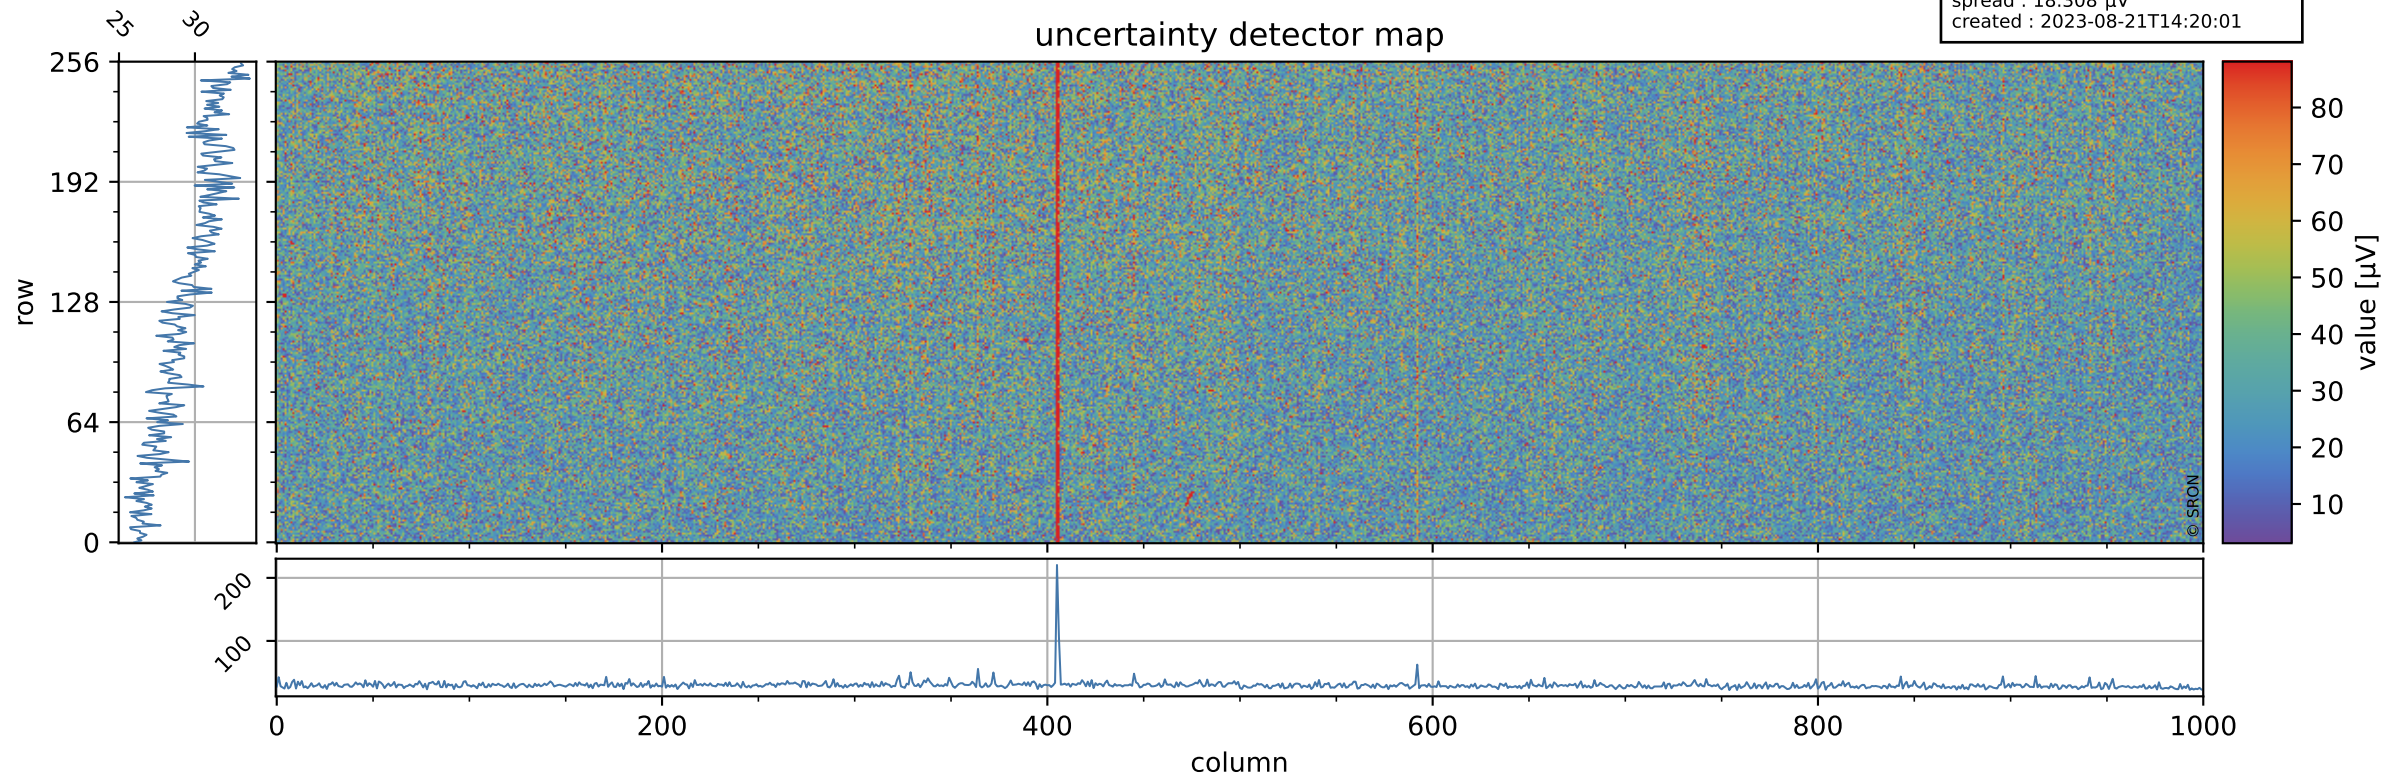

# Tropomi SWIR offset (official)

orbits : 19 in [5902, 5947]  
coverage : 2018-12-03 / 2018-12-06  
median : 0.52597 V  
spread : 0.035924 V  
created : 2023-08-21T14:20:01

## value detector map

# Tropomi SWIR offset (official)

orbits : 19 in [5902, 5947]  
coverage : 2018-12-03 / 2018-12-06  
median : 30.064  $\mu\text{V}$   
spread : 18.308  $\mu\text{V}$   
created : 2023-08-21T14:20:01

# Tropomi SWIR offset (official) ground-tracks of Sentinel-5P

orbits : 19 in [5902, 5947]  
coverage : 2018-12-03 / 2018-12-06  
created : 2023-08-21T14:20:02