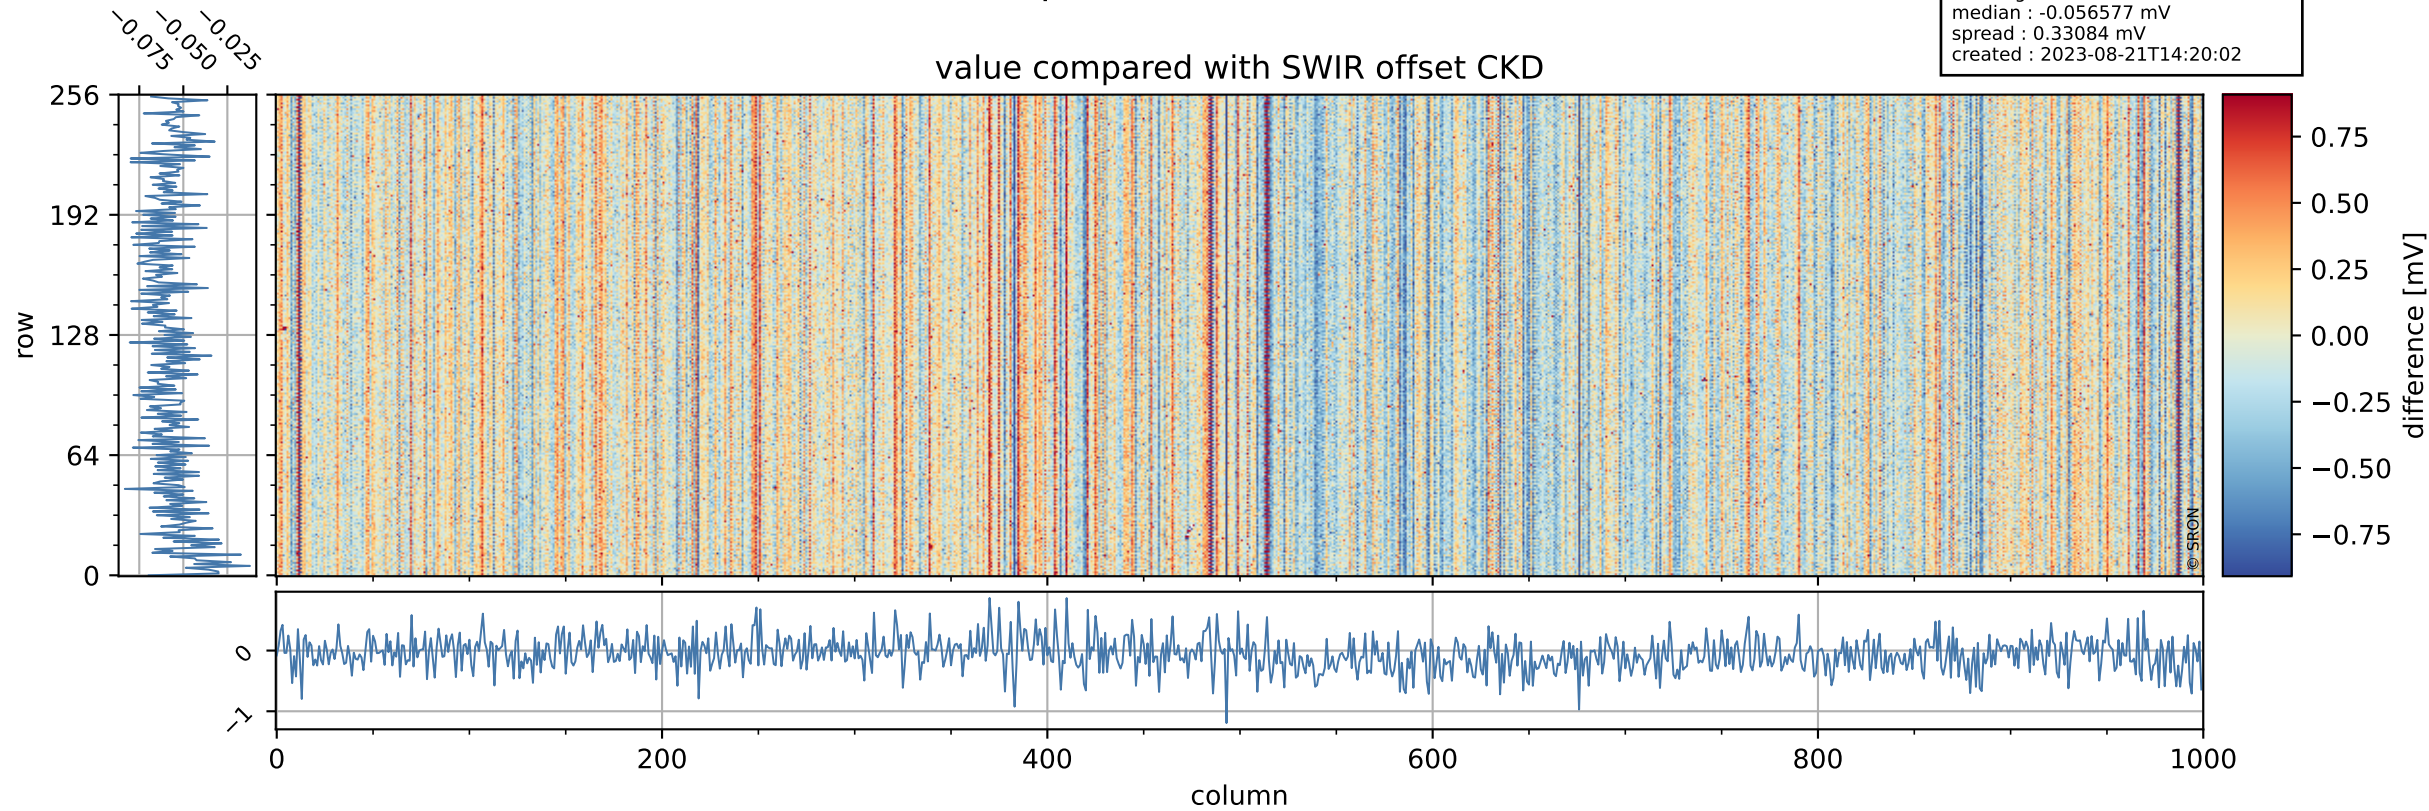

## value detector map

# Tropomi SWIR offset (official)

orbits : 19 in [5902, 5947]  
coverage : 2018-12-03 / 2018-12-06  
median : 30.064  $\mu\text{V}$   
spread : 18.308  $\mu\text{V}$   
created : 2023-08-21T14:20:01

# Tropomi SWIR offset (official)

orbits : 19 in [5902, 5947]  
coverage : 2018-12-03 / 2018-12-06  
median : -0.056577 mV  
spread : 0.33084 mV  
created : 2023-08-21T14:20:02

value compared with SWIR offset CKD

# Tropomi SWIR offset (official) ground-tracks of Sentinel-5P

orbits : 19 in [5902, 5947]  
coverage : 2018-12-03 / 2018-12-06  
created : 2023-08-21T14:20:02