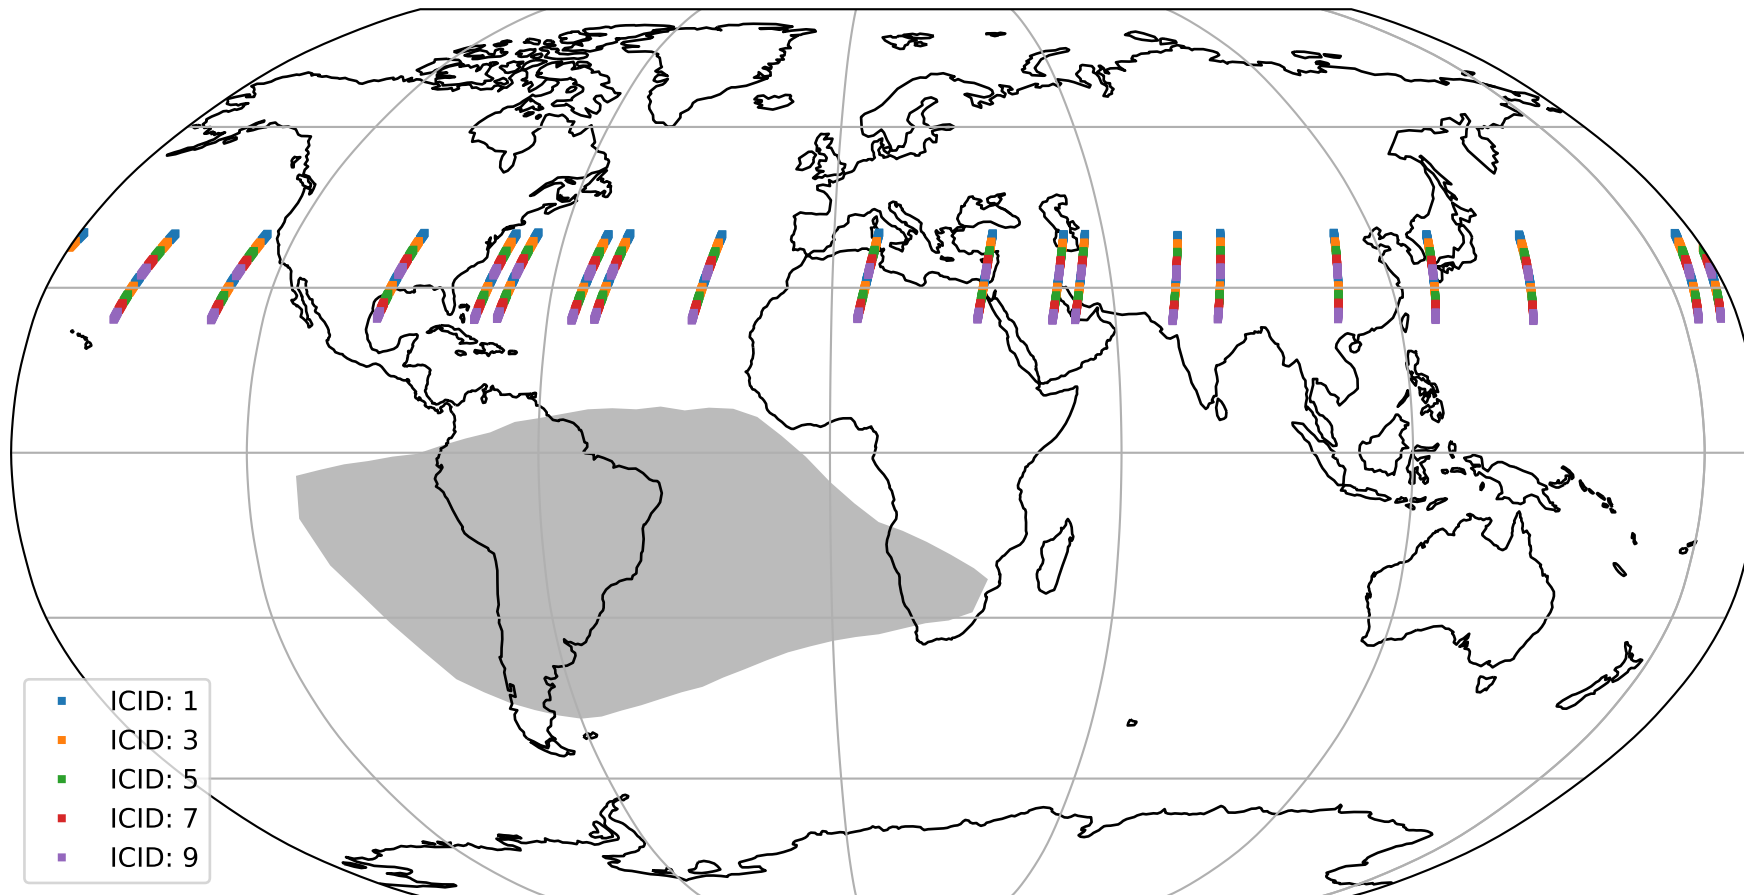

# Tropomi SWIR offset (official)

orbits : 19 in [5902, 5947]  
coverage : 2018-12-03 / 2018-12-06  
median : 30.064  $\mu\text{V}$   
spread : 18.308  $\mu\text{V}$   
created : 2023-08-21T14:20:01

# Tropomi SWIR offset (official)

orbits : 19 in [5902, 5947]  
coverage : 2018-12-03 / 2018-12-06  
median : -0.056577 mV  
spread : 0.33084 mV  
created : 2023-08-21T14:20:02

value compared with SWIR offset CKD

# Tropomi SWIR offset (official) ground-tracks of Sentinel-5P

orbits : 19 in [5902, 5947]  
coverage : 2018-12-03 / 2018-12-06  
created : 2023-08-21T14:20:02

# Tropomi SWIR offset (official)

orbits : [2827, 5947]  
coverage : 2018-04-30 / 2018-12-06  
created : 2023-08-21T14:20:02