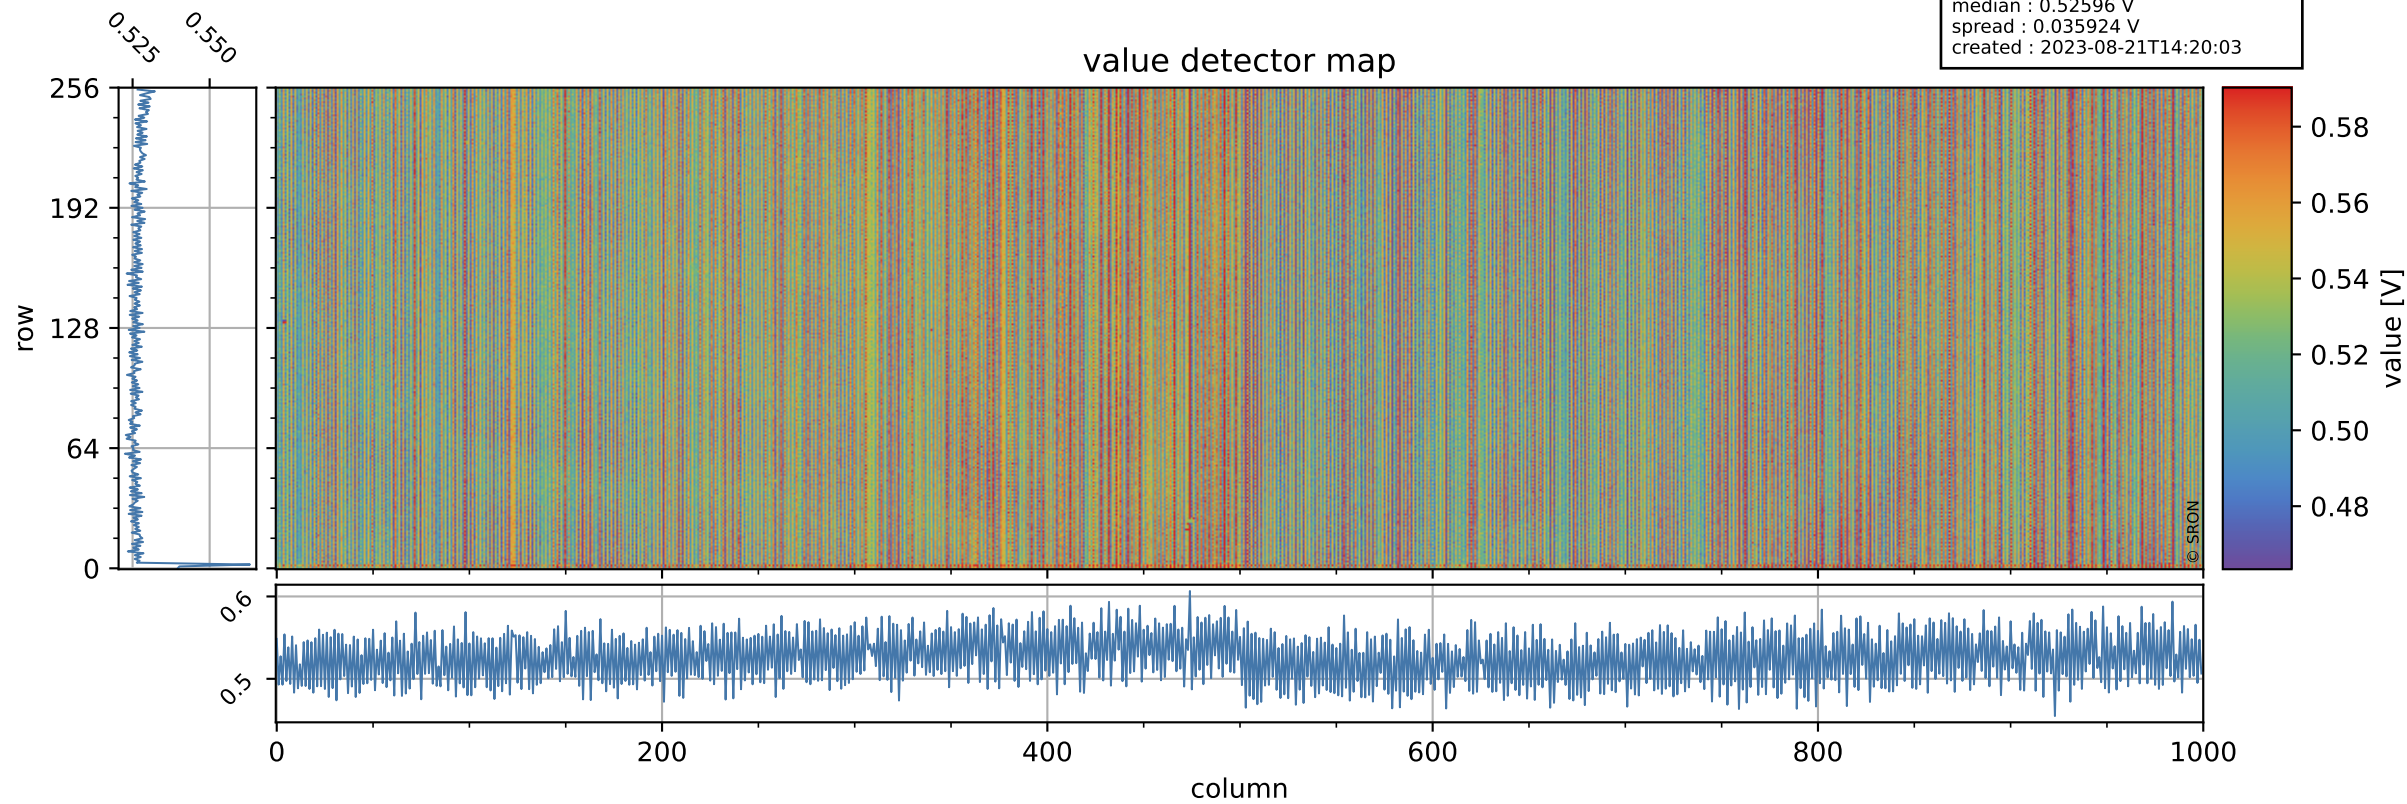

Tropomi SWIR offset (official)

orbits : 19 in [5917, 5962]
coverage : 2018-12-04 / 2018-12-07
median : 0.52596 V
spread : 0.035924 V
created : 2023-08-21T14:20:03

value detector map

Tropomi SWIR offset (official)

orbits : 19 in [5917, 5962]
coverage : 2018-12-04 / 2018-12-07
median : 30.793 μV
spread : 18.693 μV
created : 2023-08-21T14:20:03

Tropomi SWIR offset (official)

orbits : 19 in [5917, 5962]
coverage : 2018-12-04 / 2018-12-07
median : -0.063279 mV
spread : 0.33074 mV
created : 2023-08-21T14:20:04

value compared with SWIR offset CKD

Tropomi SWIR offset (official) ground-tracks of Sentinel-5P

orbits : 19 in [5917, 5962]
coverage : 2018-12-04 / 2018-12-07
created : 2023-08-21T14:20:04

Tropomi SWIR offset (official)

orbits : [2827, 5962]
coverage : 2018-04-30 / 2018-12-07
created : 2023-08-21T14:20:04

trend of detector median & temperatures