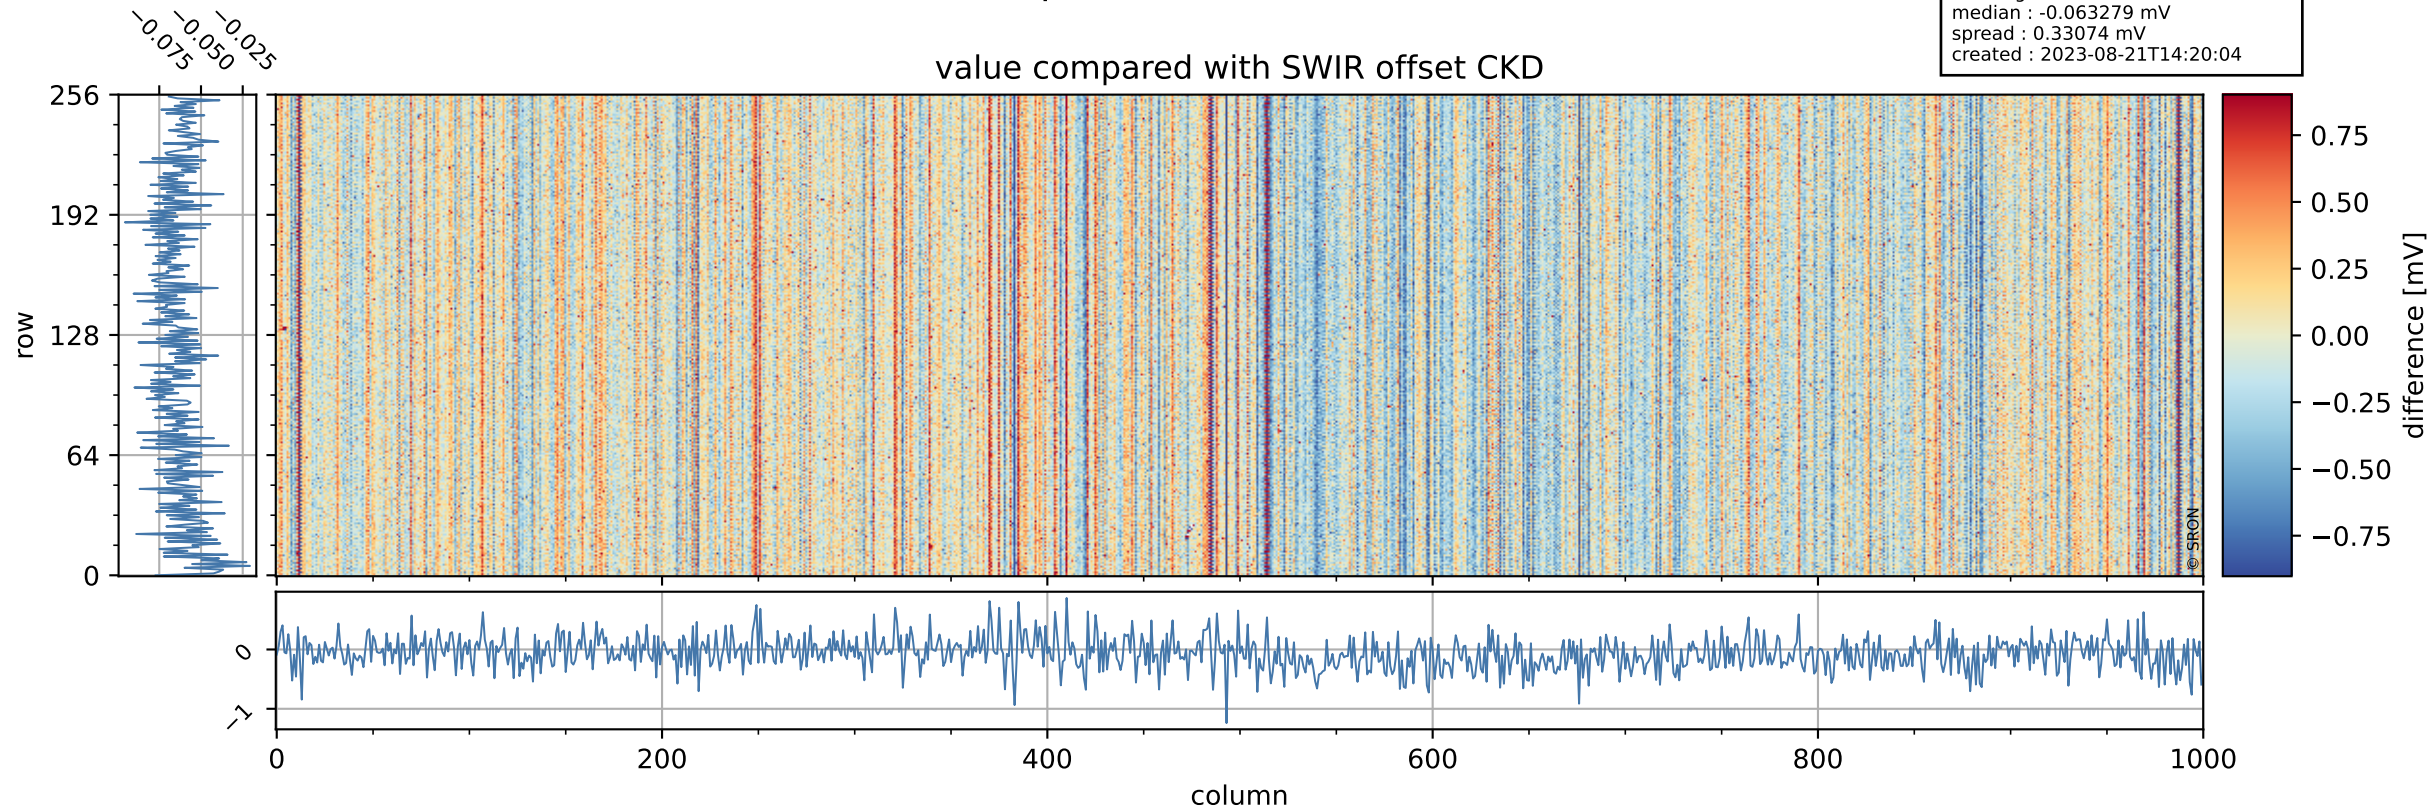

Tropomi SWIR offset (official)

orbits : 19 in [5917, 5962]
coverage : 2018-12-04 / 2018-12-07
median : 0.52596 V
spread : 0.035924 V
created : 2023-08-21T14:20:03

value detector map

Tropomi SWIR offset (official)

orbits : 19 in [5917, 5962]
coverage : 2018-12-04 / 2018-12-07
median : 30.793 μV
spread : 18.693 μV
created : 2023-08-21T14:20:03

Tropomi SWIR offset (official)

orbits : 19 in [5917, 5962]
coverage : 2018-12-04 / 2018-12-07
median : -0.063279 mV
spread : 0.33074 mV
created : 2023-08-21T14:20:04

value compared with SWIR offset CKD

Tropomi SWIR offset (official) ground-tracks of Sentinel-5P

orbits : 19 in [5917, 5962]
coverage : 2018-12-04 / 2018-12-07
created : 2023-08-21T14:20:04

Tropomi SWIR offset (official)

orbits : [2827, 5962]
coverage : 2018-04-30 / 2018-12-07
created : 2023-08-21T14:20:04

trend of detector median & temperatures