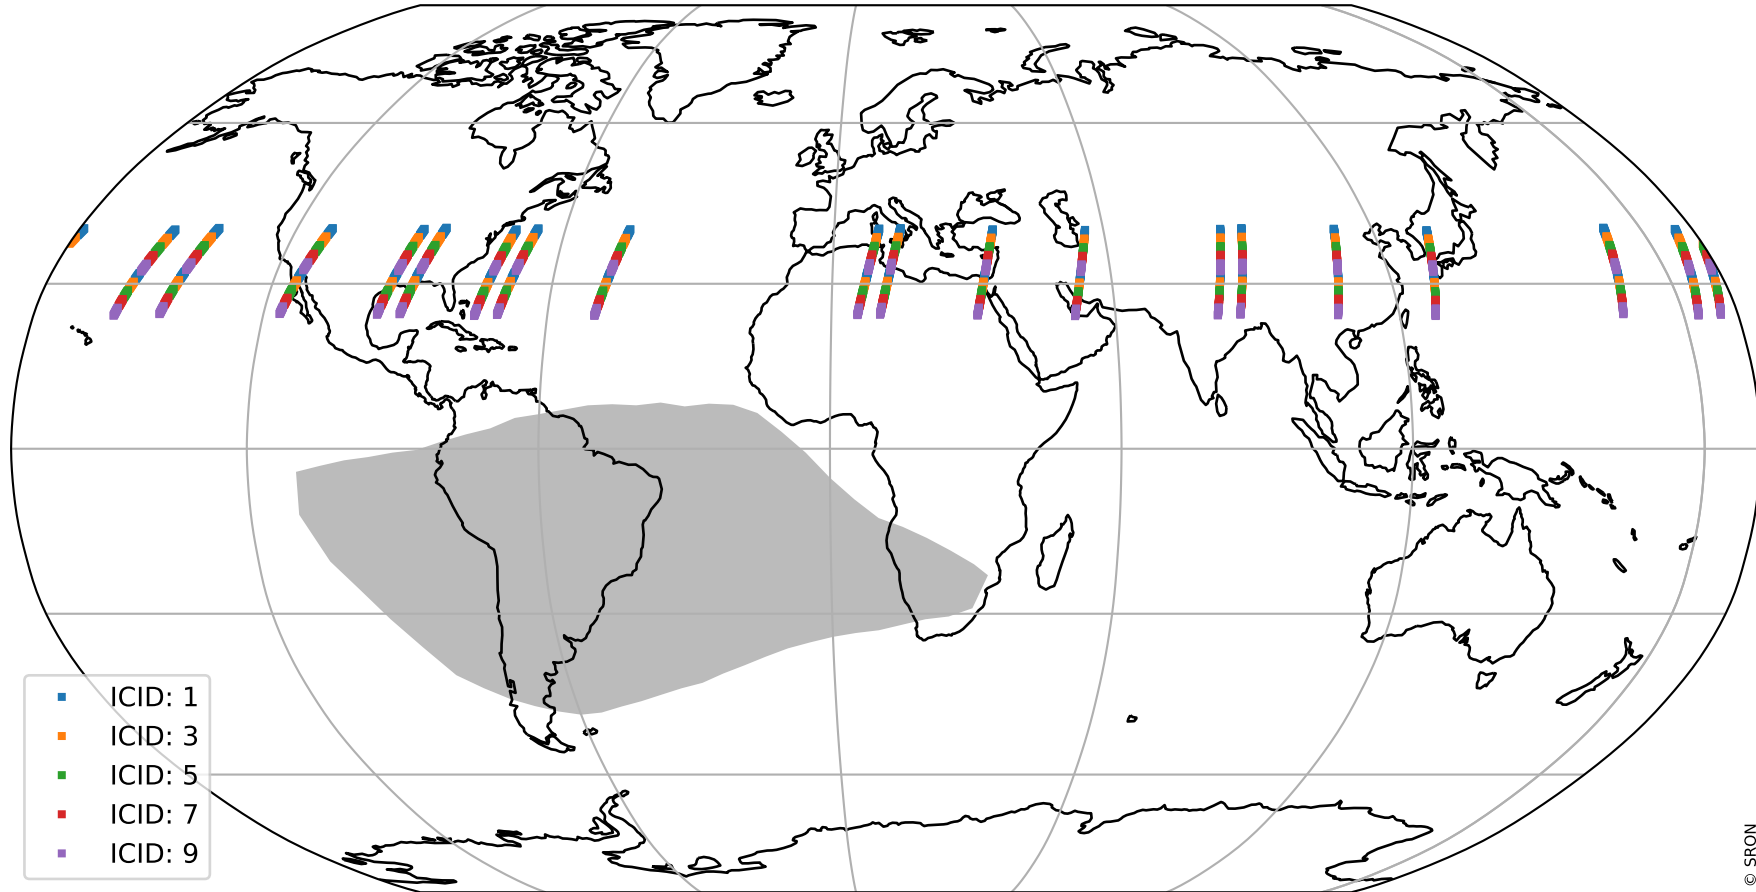

Tropomi SWIR offset (official)

orbits : 19 in [5917, 5962]
coverage : 2018-12-04 / 2018-12-07
median : 0.52596 V
spread : 0.035924 V
created : 2023-08-21T14:20:03

value detector map

Tropomi SWIR offset (official)

orbits : 19 in [5917, 5962]
coverage : 2018-12-04 / 2018-12-07
median : 30.793 μV
spread : 18.693 μV
created : 2023-08-21T14:20:03

Tropomi SWIR offset (official)

orbits : 19 in [5917, 5962]
coverage : 2018-12-04 / 2018-12-07
median : -0.063279 mV
spread : 0.33074 mV
created : 2023-08-21T14:20:04

value compared with SWIR offset CKD

Tropomi SWIR offset (official) ground-tracks of Sentinel-5P

orbits : 19 in [5917, 5962]
coverage : 2018-12-04 / 2018-12-07
created : 2023-08-21T14:20:04

Tropomi SWIR offset (official)

orbits : [2827, 5962]
coverage : 2018-04-30 / 2018-12-07
created : 2023-08-21T14:20:04

trend of detector median & temperatures