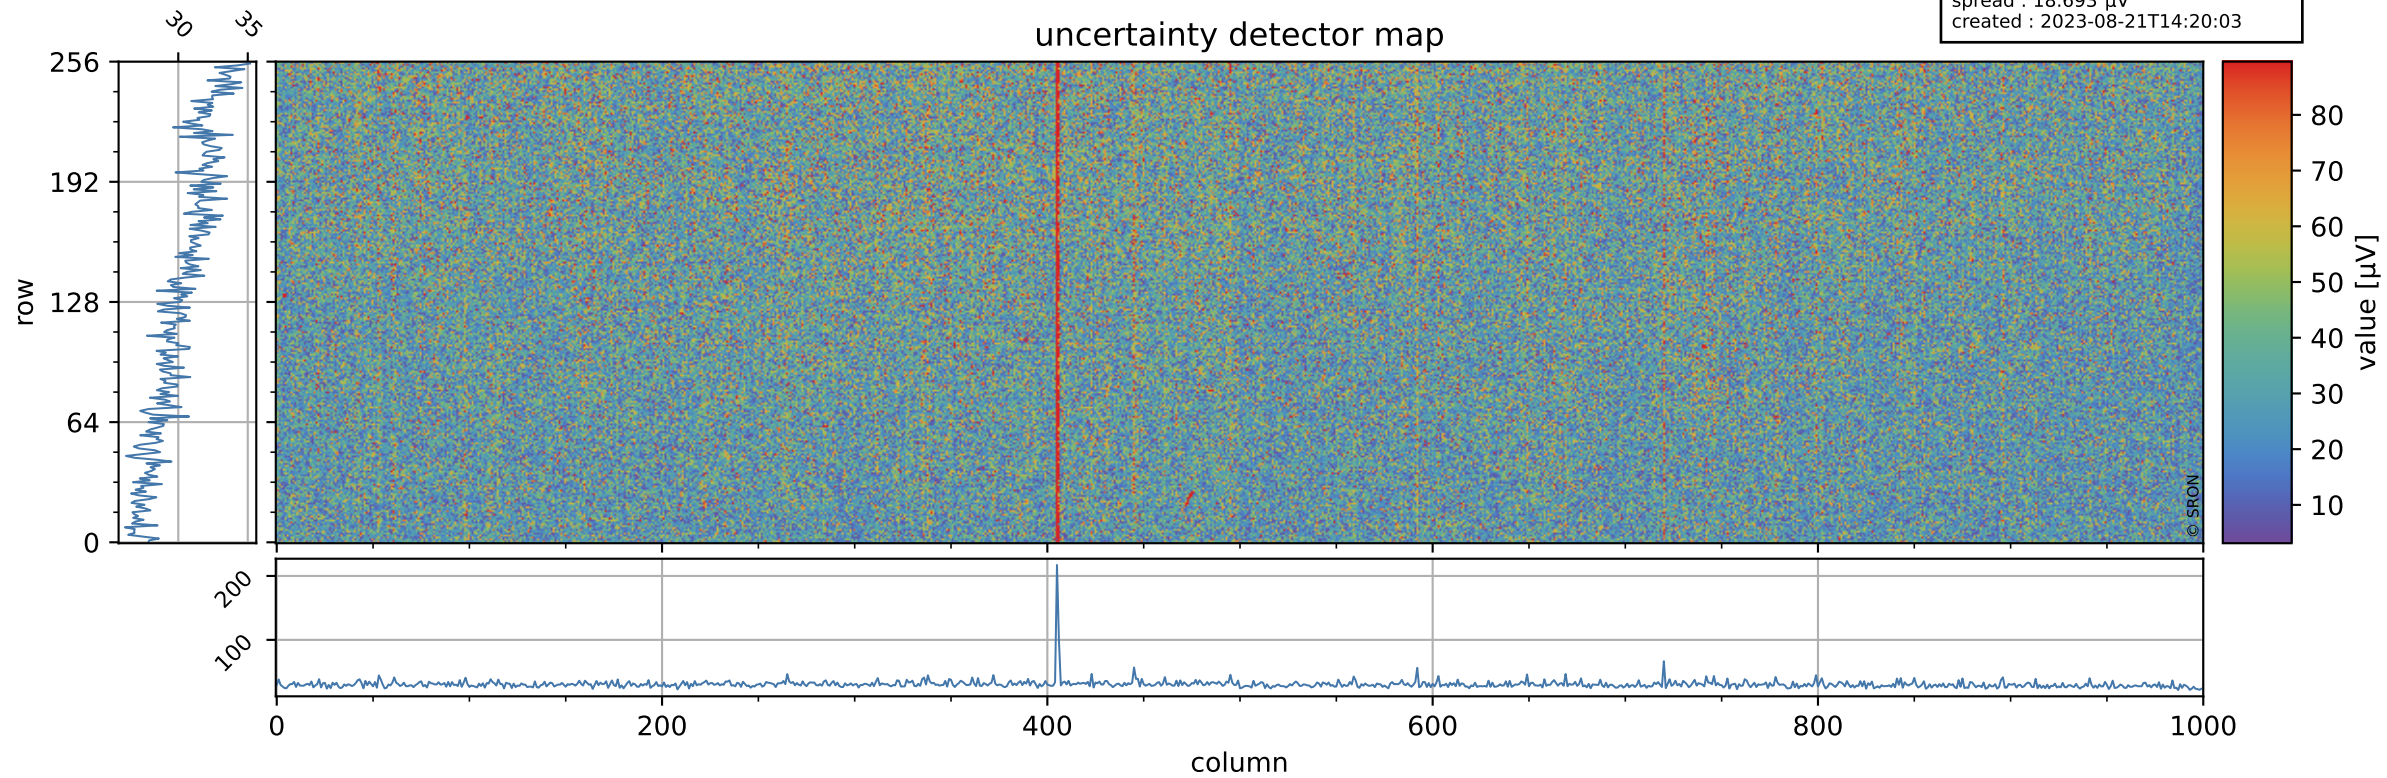

Tropomi SWIR offset (official)

orbits : 19 in [5917, 5962]
coverage : 2018-12-04 / 2018-12-07
median : 0.52596 V
spread : 0.035924 V
created : 2023-08-21T14:20:03

value detector map

Tropomi SWIR offset (official)

orbits : 19 in [5917, 5962]
coverage : 2018-12-04 / 2018-12-07
median : 30.793 μV
spread : 18.693 μV
created : 2023-08-21T14:20:03

Tropomi SWIR offset (official)

orbits : 19 in [5917, 5962]
coverage : 2018-12-04 / 2018-12-07
median : -0.063279 mV
spread : 0.33074 mV
created : 2023-08-21T14:20:04

value compared with SWIR offset CKD

Tropomi SWIR offset (official) ground-tracks of Sentinel-5P

orbits : 19 in [5917, 5962]
coverage : 2018-12-04 / 2018-12-07
created : 2023-08-21T14:20:04

Tropomi SWIR offset (official)

orbits : [2827, 5962]
coverage : 2018-04-30 / 2018-12-07
created : 2023-08-21T14:20:04

trend of detector median & temperatures