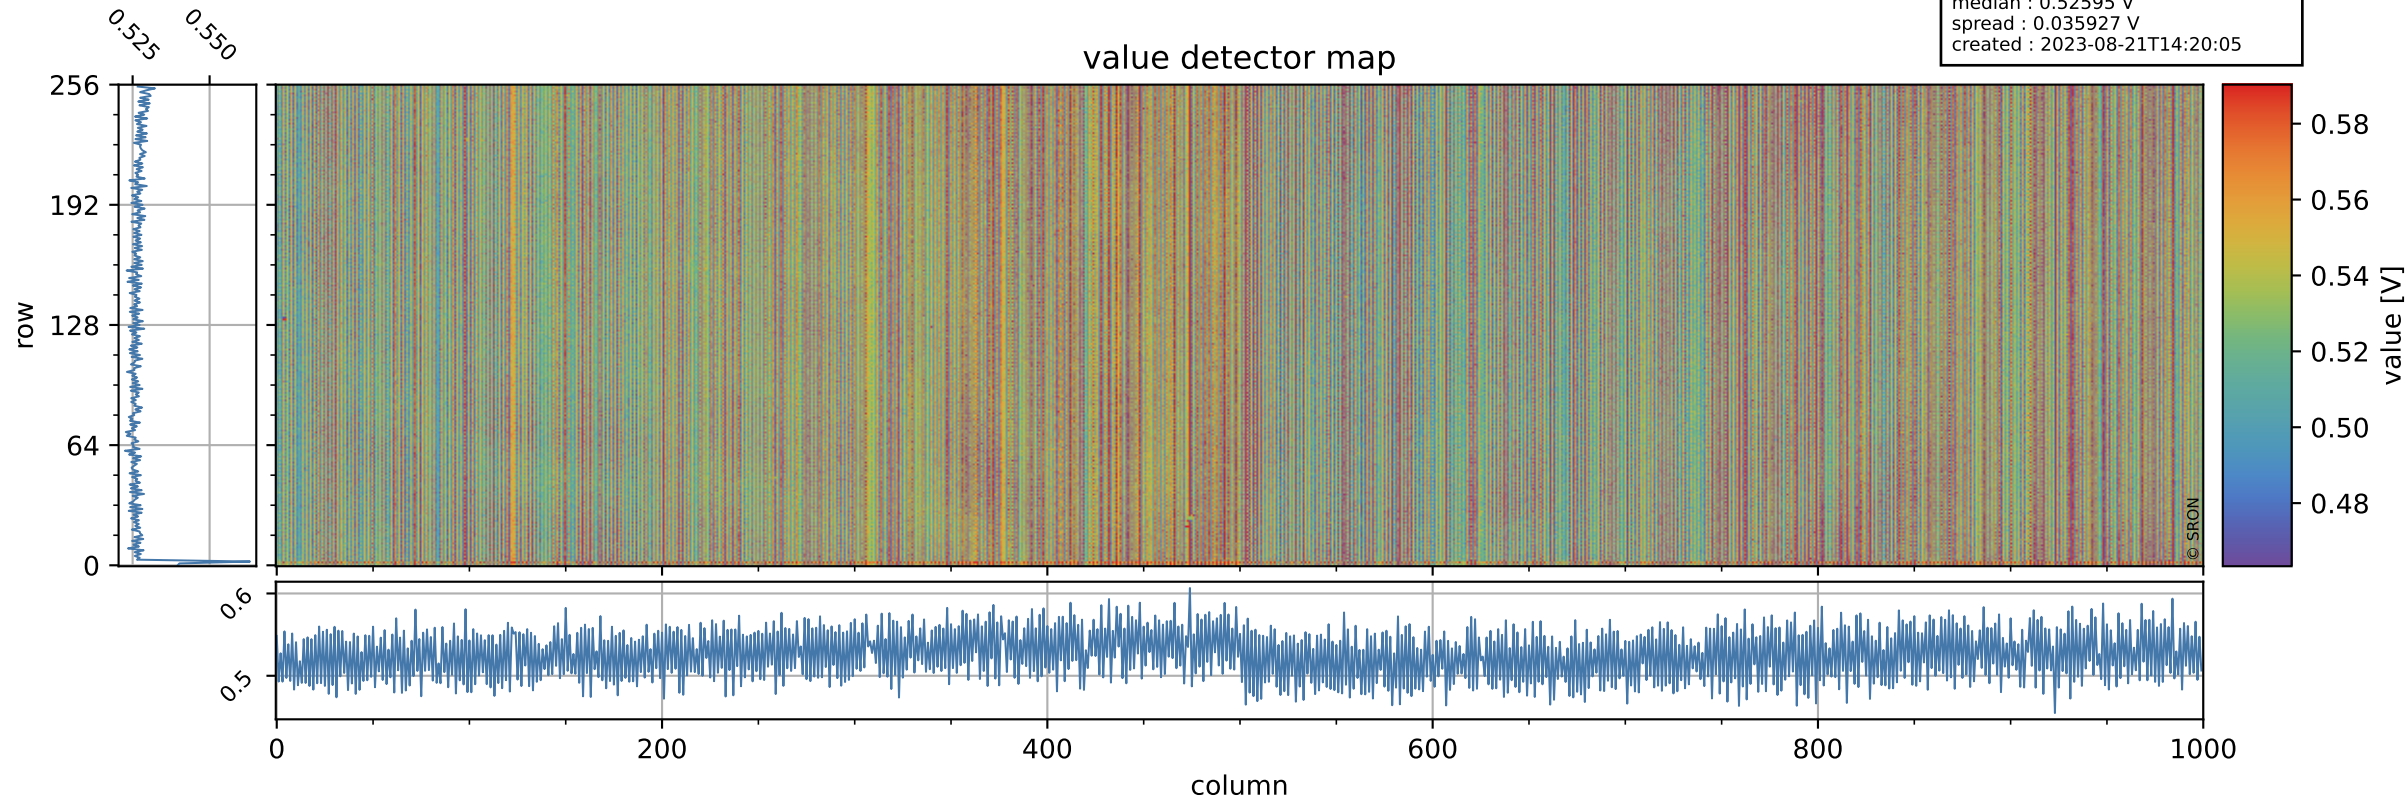

Tropomi SWIR offset (official)

orbits : 20 in [5932, 5977]
coverage : 2018-12-05 / 2018-12-08
median : 0.52595 V
spread : 0.035927 V
created : 2023-08-21T14:20:05

value detector map

Tropomi SWIR offset (official)

orbits : 20 in [5932, 5977]
coverage : 2018-12-05 / 2018-12-08
median : 30.482 μV
spread : 18.606 μV
created : 2023-08-21T14:20:05

Tropomi SWIR offset (official)

orbits : 20 in [5932, 5977]
coverage : 2018-12-05 / 2018-12-08
median : -0.067603 mV
spread : 0.33169 mV
created : 2023-08-21T14:20:06

value compared with SWIR offset CKD

Tropomi SWIR offset (official) ground-tracks of Sentinel-5P

orbits : 20 in [5932, 5977]
coverage : 2018-12-05 / 2018-12-08
created : 2023-08-21T14:20:06

Tropomi SWIR offset (official)

orbits : [2827, 5977]
coverage : 2018-04-30 / 2018-12-08
created : 2023-08-21T14:20:06

trend of detector median & temperatures