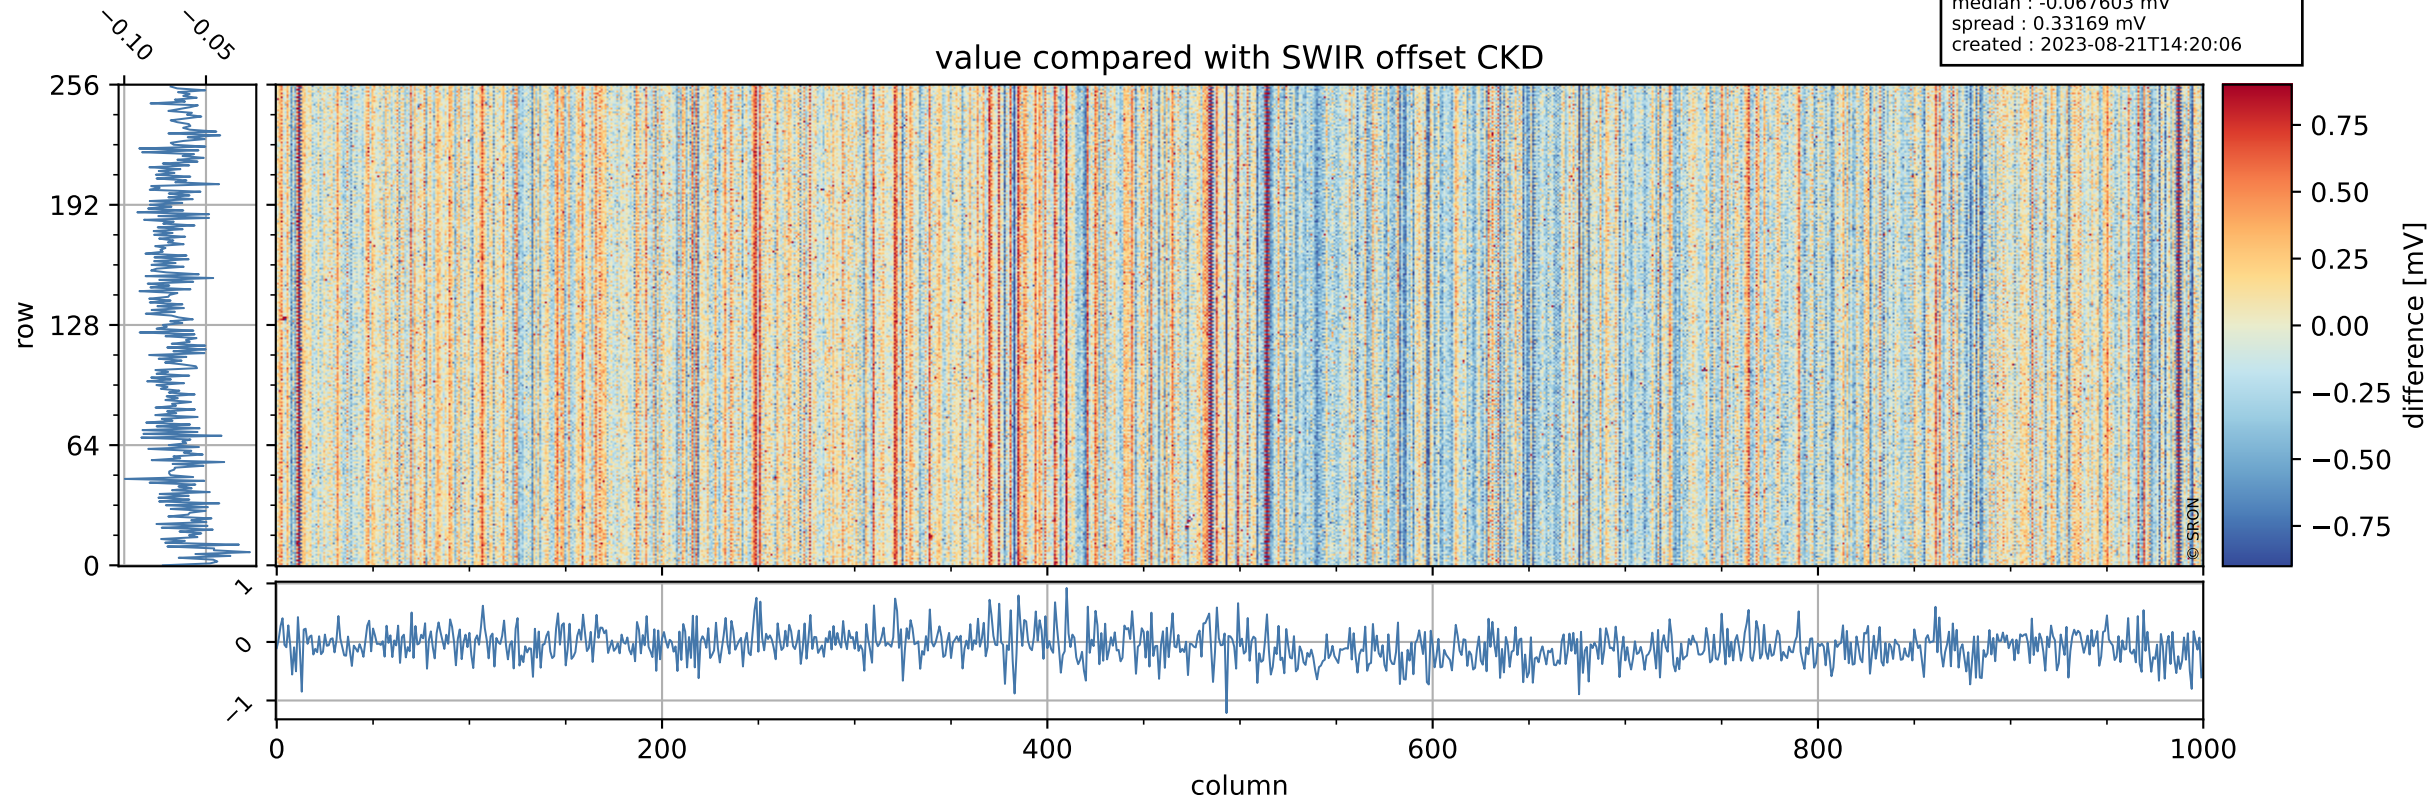

Tropomi SWIR offset (official)

orbits : 20 in [5932, 5977]
coverage : 2018-12-05 / 2018-12-08
median : 0.52595 V
spread : 0.035927 V
created : 2023-08-21T14:20:05

value detector map

Tropomi SWIR offset (official)

orbits : 20 in [5932, 5977]
coverage : 2018-12-05 / 2018-12-08
median : 30.482 μV
spread : 18.606 μV
created : 2023-08-21T14:20:05

Tropomi SWIR offset (official)

orbits : 20 in [5932, 5977]
coverage : 2018-12-05 / 2018-12-08
median : -0.067603 mV
spread : 0.33169 mV
created : 2023-08-21T14:20:06

value compared with SWIR offset CKD

Tropomi SWIR offset (official) ground-tracks of Sentinel-5P

orbits : 20 in [5932, 5977]
coverage : 2018-12-05 / 2018-12-08
created : 2023-08-21T14:20:06

Tropomi SWIR offset (official)

orbits : [2827, 5977]
coverage : 2018-04-30 / 2018-12-08
created : 2023-08-21T14:20:06

trend of detector median & temperatures