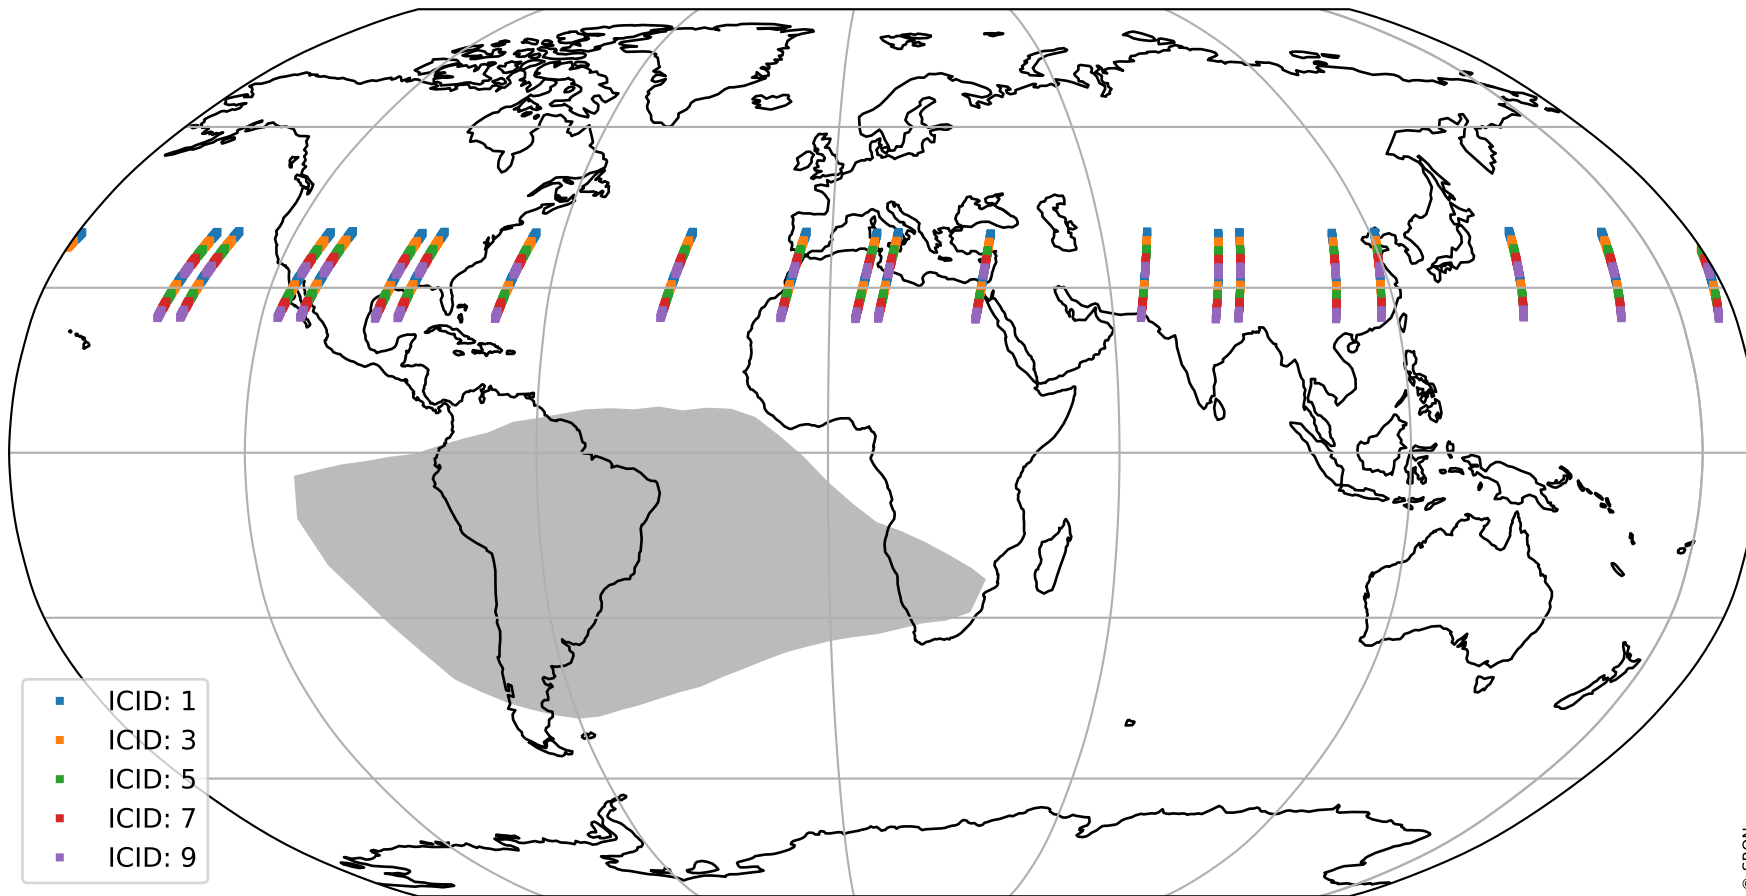

Tropomi SWIR offset (official)

orbits : 20 in [5932, 5977]
coverage : 2018-12-05 / 2018-12-08
median : 0.52595 V
spread : 0.035927 V
created : 2023-08-21T14:20:05

value detector map

Tropomi SWIR offset (official)

orbits : 20 in [5932, 5977]
coverage : 2018-12-05 / 2018-12-08
median : 30.482 μV
spread : 18.606 μV
created : 2023-08-21T14:20:05

Tropomi SWIR offset (official)

orbits : 20 in [5932, 5977]
coverage : 2018-12-05 / 2018-12-08
median : -0.067603 mV
spread : 0.33169 mV
created : 2023-08-21T14:20:06

value compared with SWIR offset CKD

Tropomi SWIR offset (official) ground-tracks of Sentinel-5P

orbits : 20 in [5932, 5977]
coverage : 2018-12-05 / 2018-12-08
created : 2023-08-21T14:20:06

Tropomi SWIR offset (official)

orbits : [2827, 5977]
coverage : 2018-04-30 / 2018-12-08
created : 2023-08-21T14:20:06

trend of detector median & temperatures