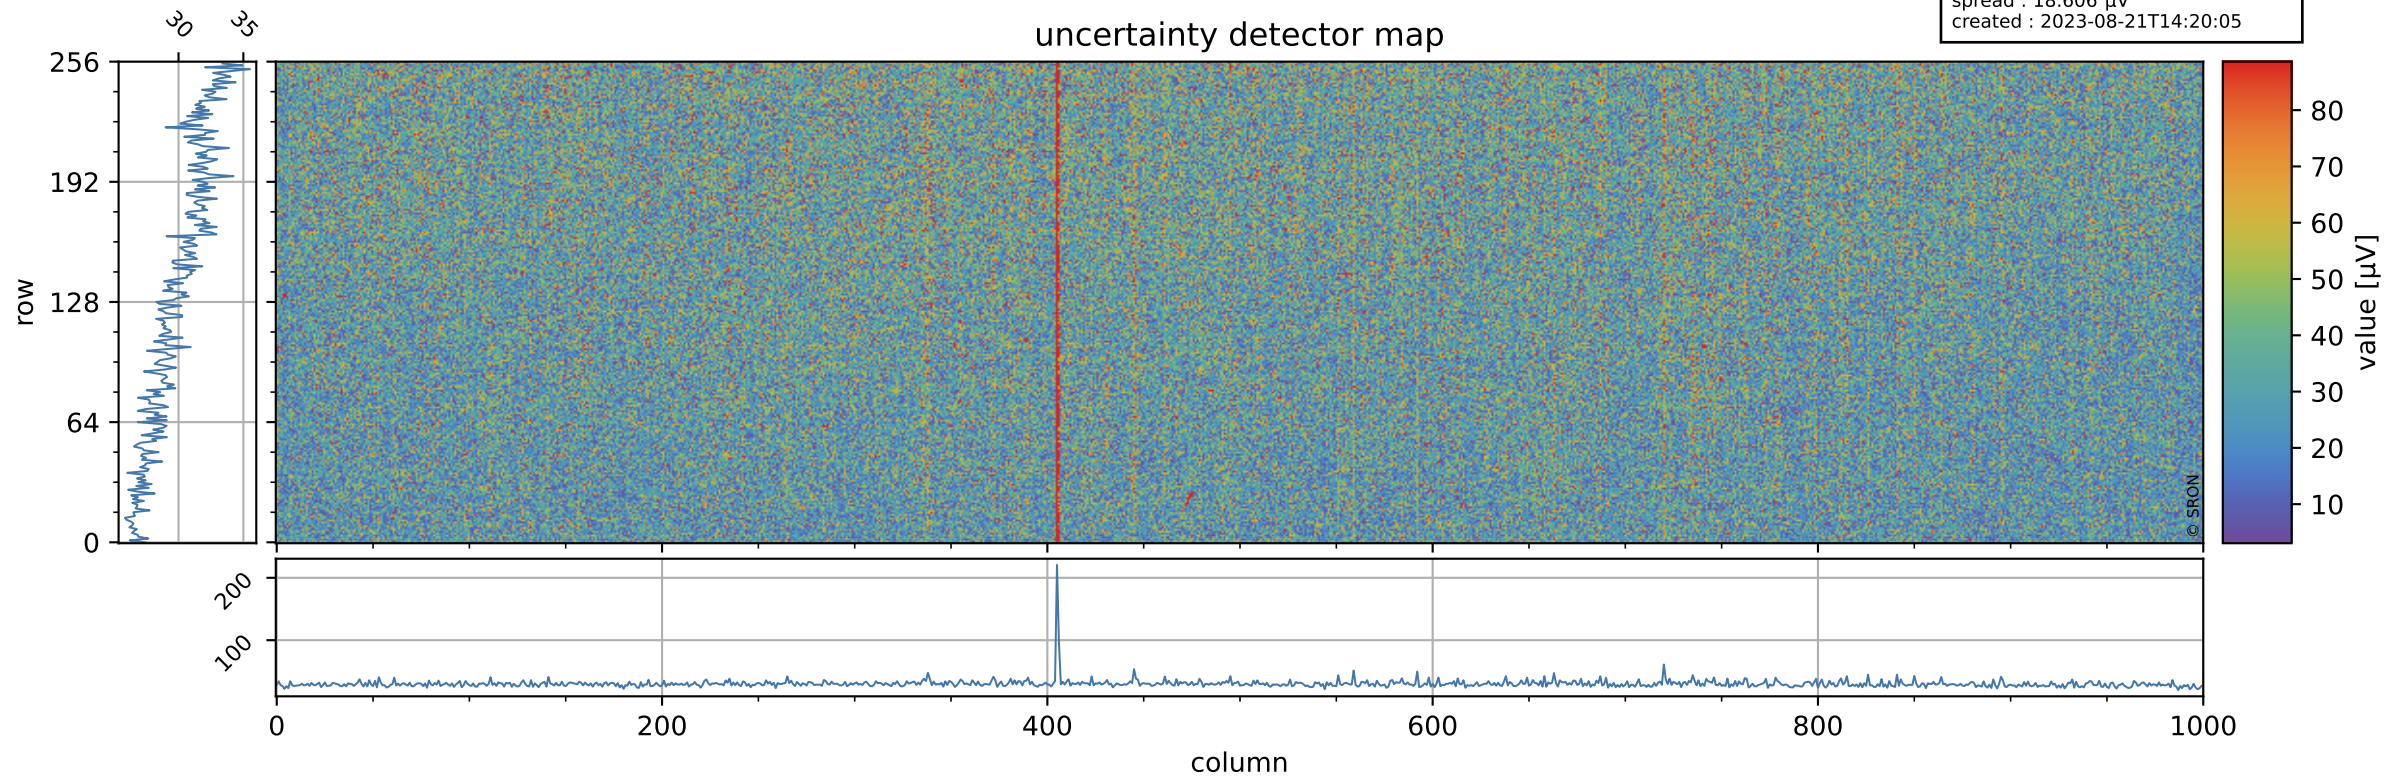

Tropomi SWIR offset (official)

orbits : 20 in [5932, 5977]
coverage : 2018-12-05 / 2018-12-08
median : 0.52595 V
spread : 0.035927 V
created : 2023-08-21T14:20:05

value detector map

Tropomi SWIR offset (official)

orbits : 20 in [5932, 5977]
coverage : 2018-12-05 / 2018-12-08
median : 30.482 μV
spread : 18.606 μV
created : 2023-08-21T14:20:05

Tropomi SWIR offset (official)

orbits : 20 in [5932, 5977]
coverage : 2018-12-05 / 2018-12-08
median : -0.067603 mV
spread : 0.33169 mV
created : 2023-08-21T14:20:06

value compared with SWIR offset CKD

Tropomi SWIR offset (official) ground-tracks of Sentinel-5P

orbits : 20 in [5932, 5977]
coverage : 2018-12-05 / 2018-12-08
created : 2023-08-21T14:20:06

Tropomi SWIR offset (official)

orbits : [2827, 5977]
coverage : 2018-04-30 / 2018-12-08
created : 2023-08-21T14:20:06

trend of detector median & temperatures