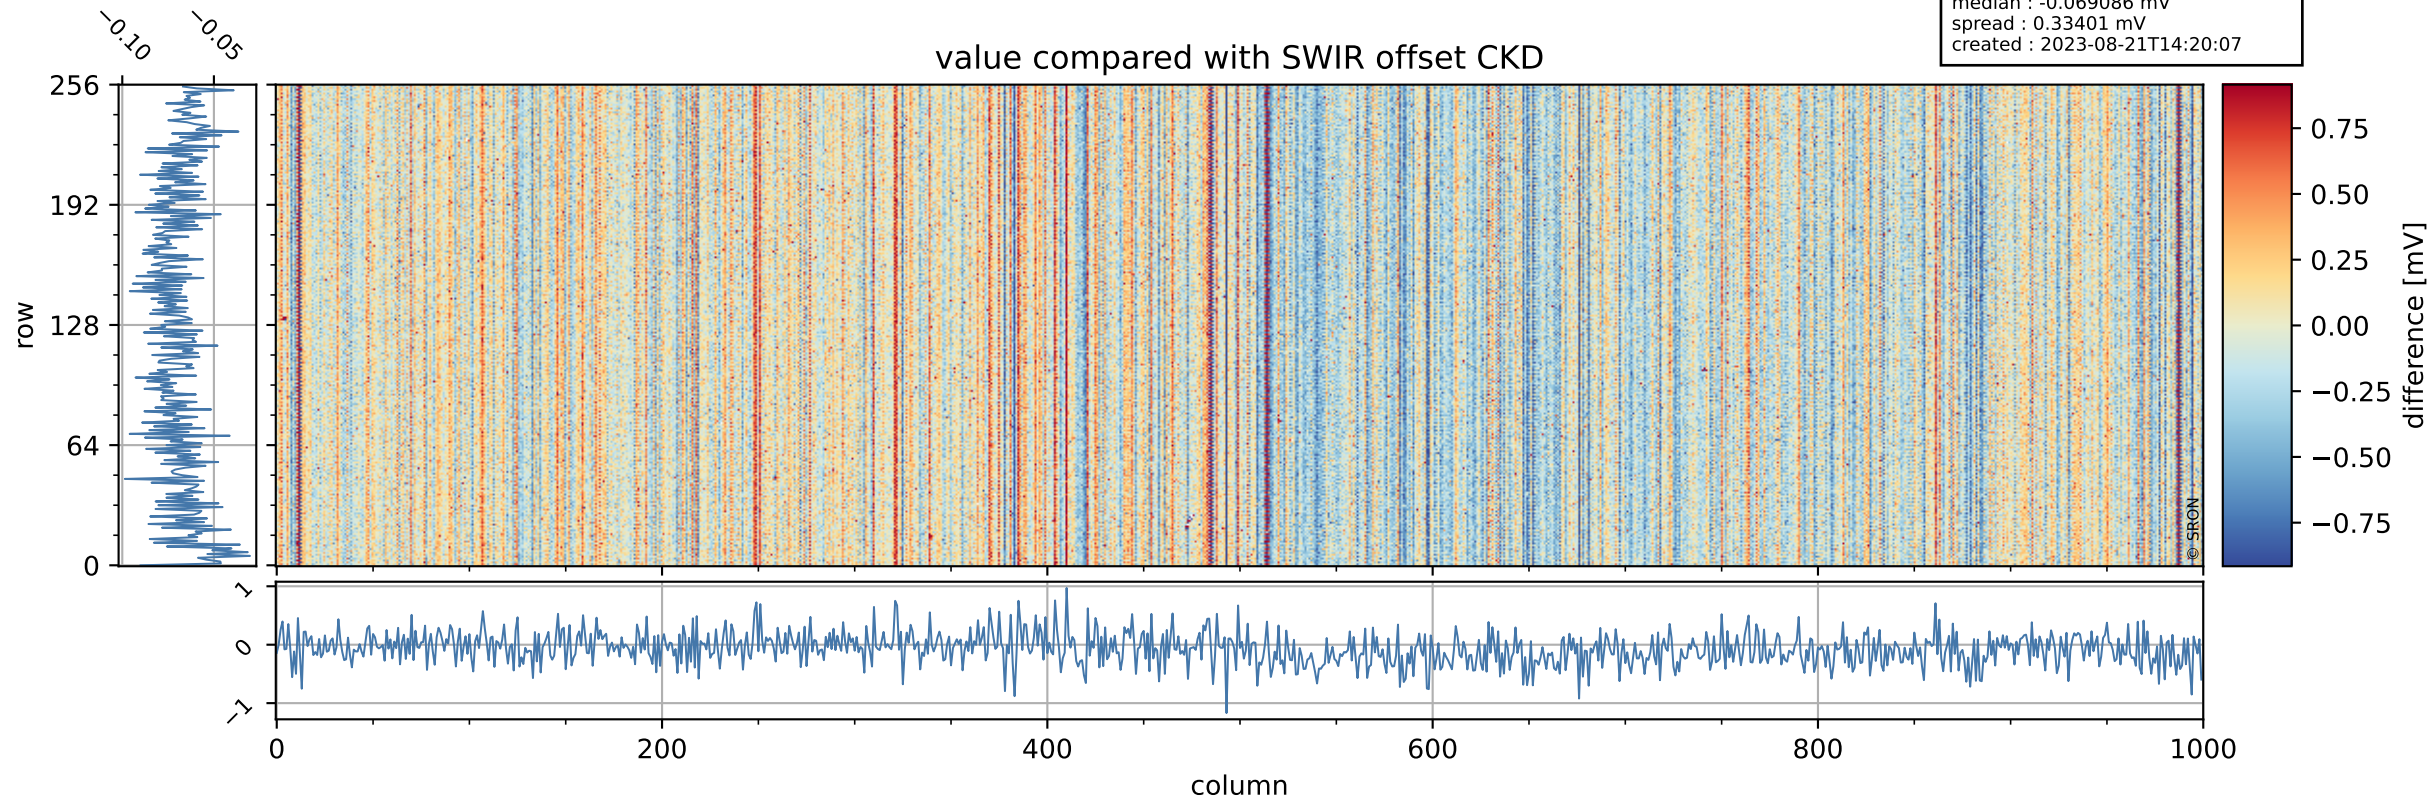

Tropomi SWIR offset (official)

orbits : 19 in [5947, 5992]
coverage : 2018-12-06 / 2018-12-09
median : 0.52595 V
spread : 0.035929 V
created : 2023-08-21T14:20:07

value detector map

Tropomi SWIR offset (official)

orbits : 19 in [5947, 5992]
coverage : 2018-12-06 / 2018-12-09
median : 30.878 μV
spread : 18.815 μV
created : 2023-08-21T14:20:07

Tropomi SWIR offset (official)

orbits : 19 in [5947, 5992]
coverage : 2018-12-06 / 2018-12-09
median : -0.069086 mV
spread : 0.33401 mV
created : 2023-08-21T14:20:07

value compared with SWIR offset CKD

Tropomi SWIR offset (official) ground-tracks of Sentinel-5P

orbits : 19 in [5947, 5992]
coverage : 2018-12-06 / 2018-12-09
created : 2023-08-21T14:20:08

Tropomi SWIR offset (official)

orbits : [2827, 5992]
coverage : 2018-04-30 / 2018-12-09
created : 2023-08-21T14:20:08

trend of detector median & temperatures