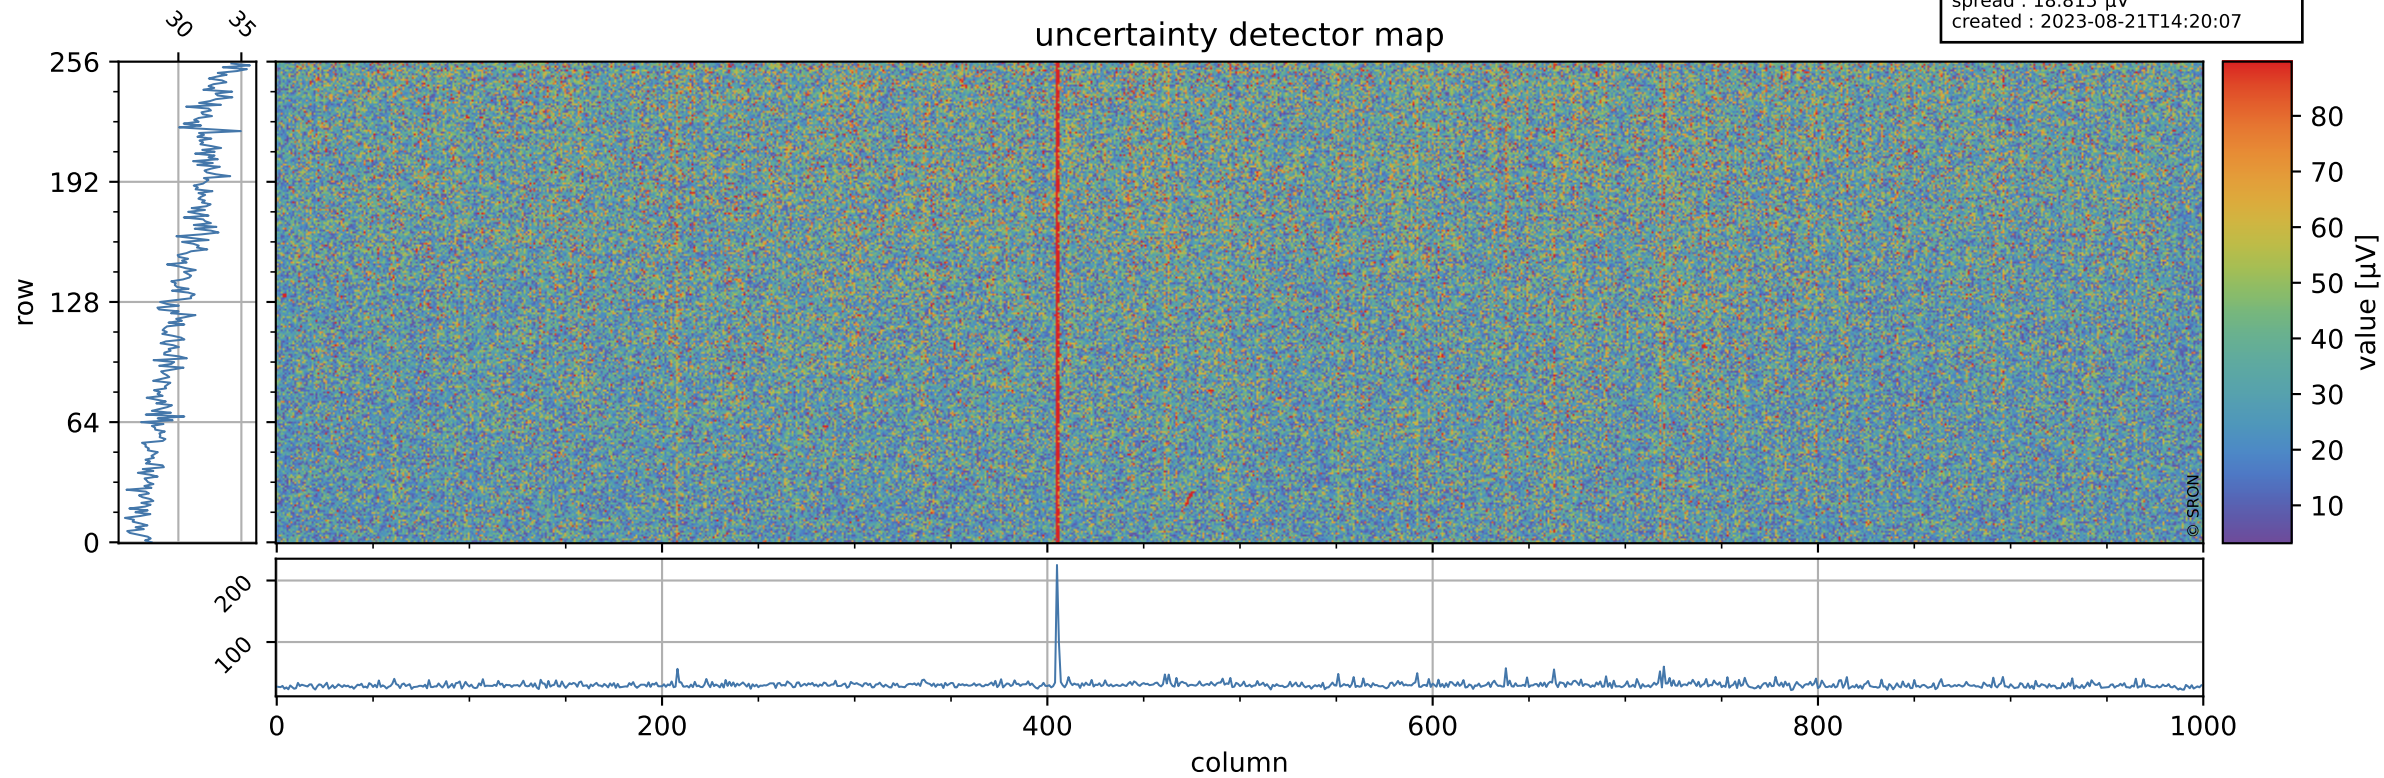

Tropomi SWIR offset (official)

orbits : 19 in [5947, 5992]
coverage : 2018-12-06 / 2018-12-09
median : 0.52595 V
spread : 0.035929 V
created : 2023-08-21T14:20:07

value detector map

Tropomi SWIR offset (official)

orbits : 19 in [5947, 5992]
coverage : 2018-12-06 / 2018-12-09
median : 30.878 μV
spread : 18.815 μV
created : 2023-08-21T14:20:07

Tropomi SWIR offset (official)

orbits : 19 in [5947, 5992]
coverage : 2018-12-06 / 2018-12-09
median : -0.069086 mV
spread : 0.33401 mV
created : 2023-08-21T14:20:07

value compared with SWIR offset CKD

Tropomi SWIR offset (official) ground-tracks of Sentinel-5P

orbits : 19 in [5947, 5992]
coverage : 2018-12-06 / 2018-12-09
created : 2023-08-21T14:20:08

Tropomi SWIR offset (official)

orbits : [2827, 5992]
coverage : 2018-04-30 / 2018-12-09
created : 2023-08-21T14:20:08

trend of detector median & temperatures