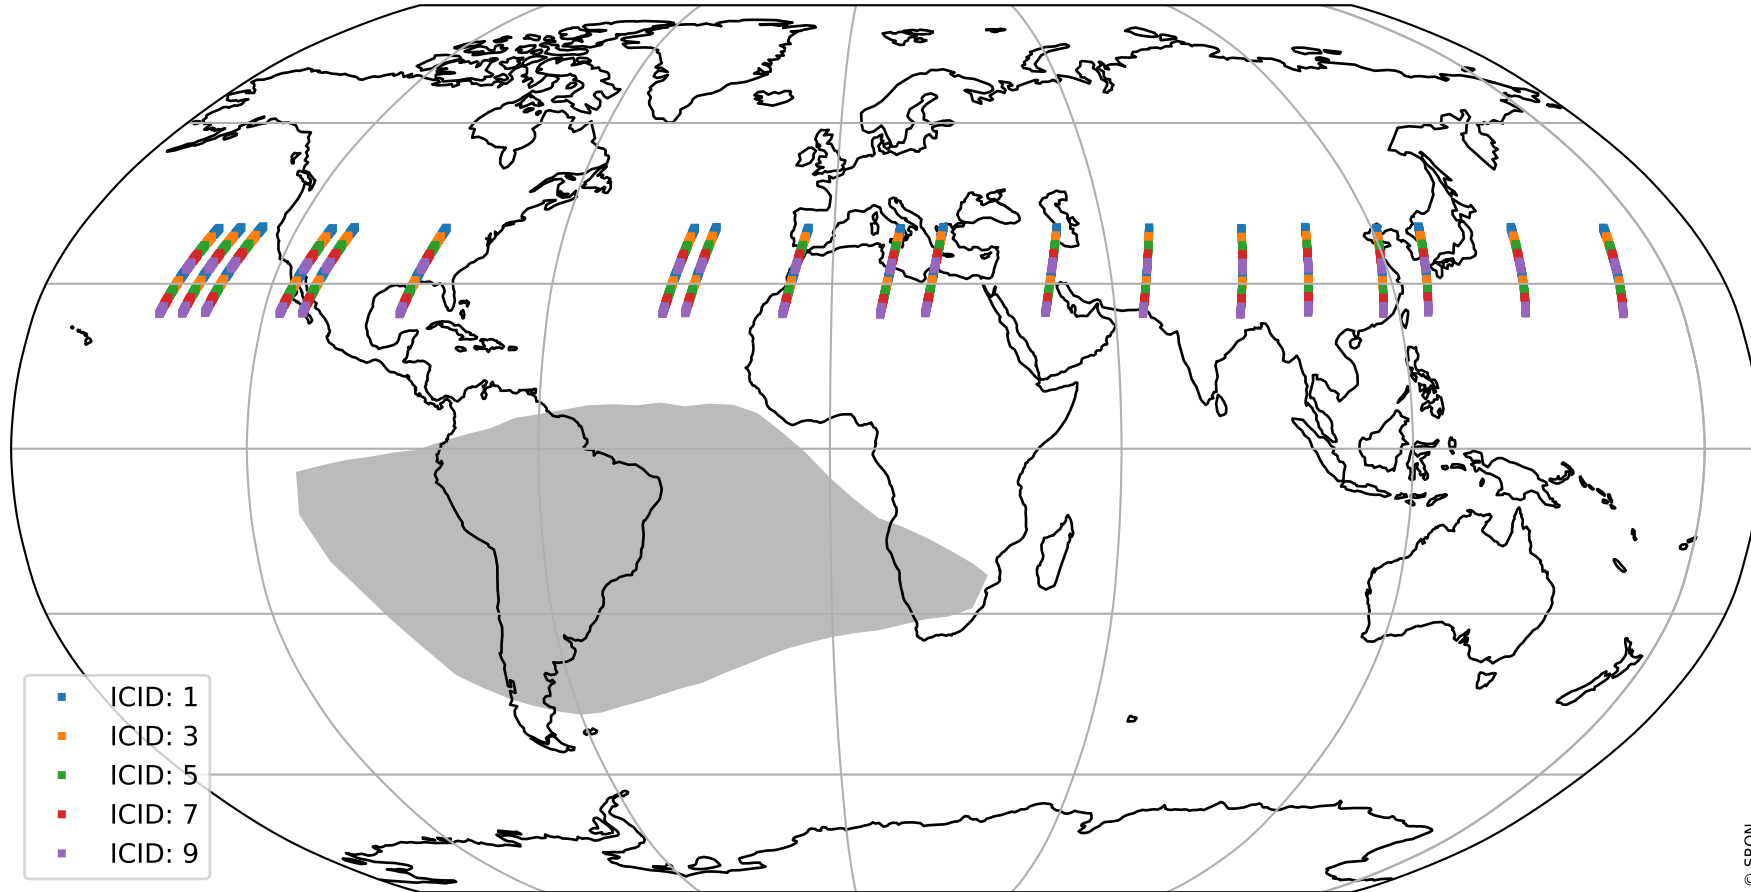

Tropomi SWIR offset (official)

orbits : 19 in [5947, 5992]
coverage : 2018-12-06 / 2018-12-09
median : 0.52595 V
spread : 0.035929 V
created : 2023-08-21T14:20:07

value detector map

Tropomi SWIR offset (official)

orbits : 19 in [5947, 5992]
coverage : 2018-12-06 / 2018-12-09
median : 30.878 μV
spread : 18.815 μV
created : 2023-08-21T14:20:07

Tropomi SWIR offset (official)

orbits : 19 in [5947, 5992]
coverage : 2018-12-06 / 2018-12-09
median : -0.069086 mV
spread : 0.33401 mV
created : 2023-08-21T14:20:07

value compared with SWIR offset CKD

Tropomi SWIR offset (official) ground-tracks of Sentinel-5P

orbits : 19 in [5947, 5992]
coverage : 2018-12-06 / 2018-12-09
created : 2023-08-21T14:20:08

Tropomi SWIR offset (official)

orbits : [2827, 5992]
coverage : 2018-04-30 / 2018-12-09
created : 2023-08-21T14:20:08

trend of detector median & temperatures