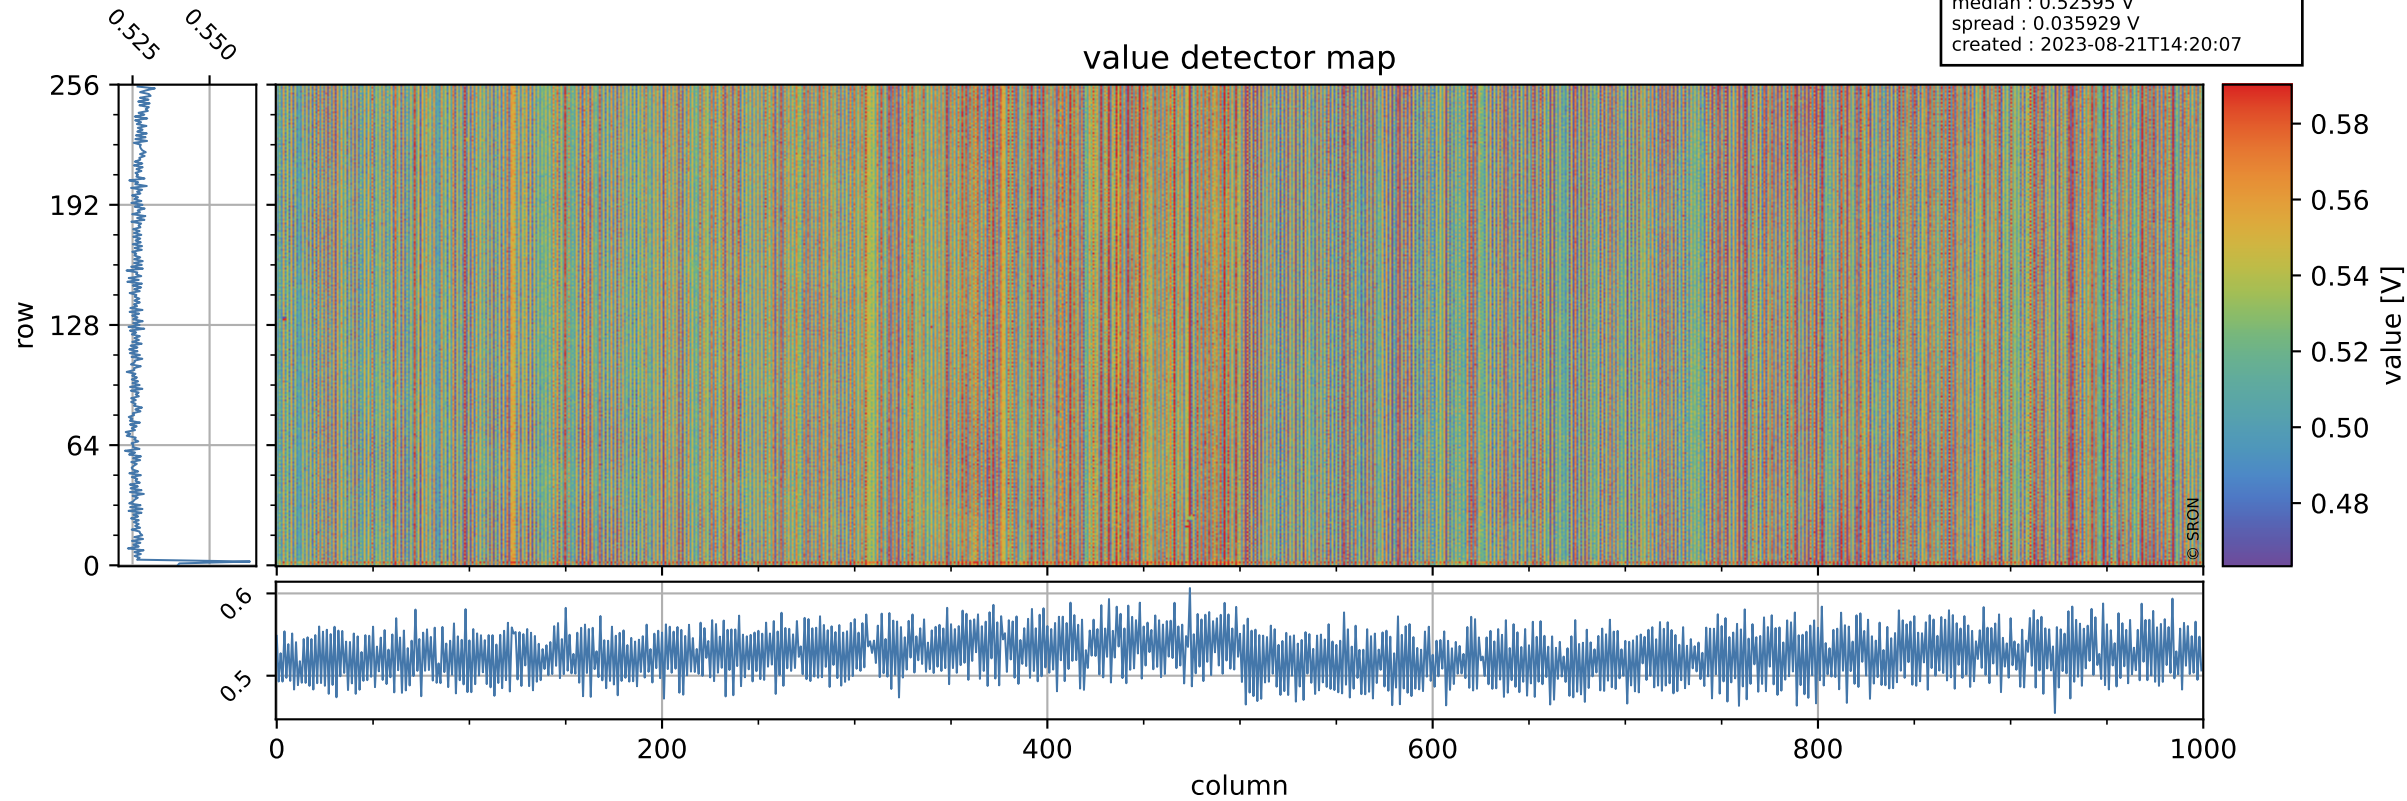

Tropomi SWIR offset (official)

orbits : 19 in [5947, 5992]
coverage : 2018-12-06 / 2018-12-09
median : 0.52595 V
spread : 0.035929 V
created : 2023-08-21T14:20:07

value detector map

Tropomi SWIR offset (official)

orbits : 19 in [5947, 5992]
coverage : 2018-12-06 / 2018-12-09
median : 30.878 μV
spread : 18.815 μV
created : 2023-08-21T14:20:07

Tropomi SWIR offset (official)

orbits : 19 in [5947, 5992]
coverage : 2018-12-06 / 2018-12-09
median : -0.069086 mV
spread : 0.33401 mV
created : 2023-08-21T14:20:07

value compared with SWIR offset CKD

Tropomi SWIR offset (official) ground-tracks of Sentinel-5P

orbits : 19 in [5947, 5992]
coverage : 2018-12-06 / 2018-12-09
created : 2023-08-21T14:20:08

Tropomi SWIR offset (official)

orbits : [2827, 5992]
coverage : 2018-04-30 / 2018-12-09
created : 2023-08-21T14:20:08

trend of detector median & temperatures