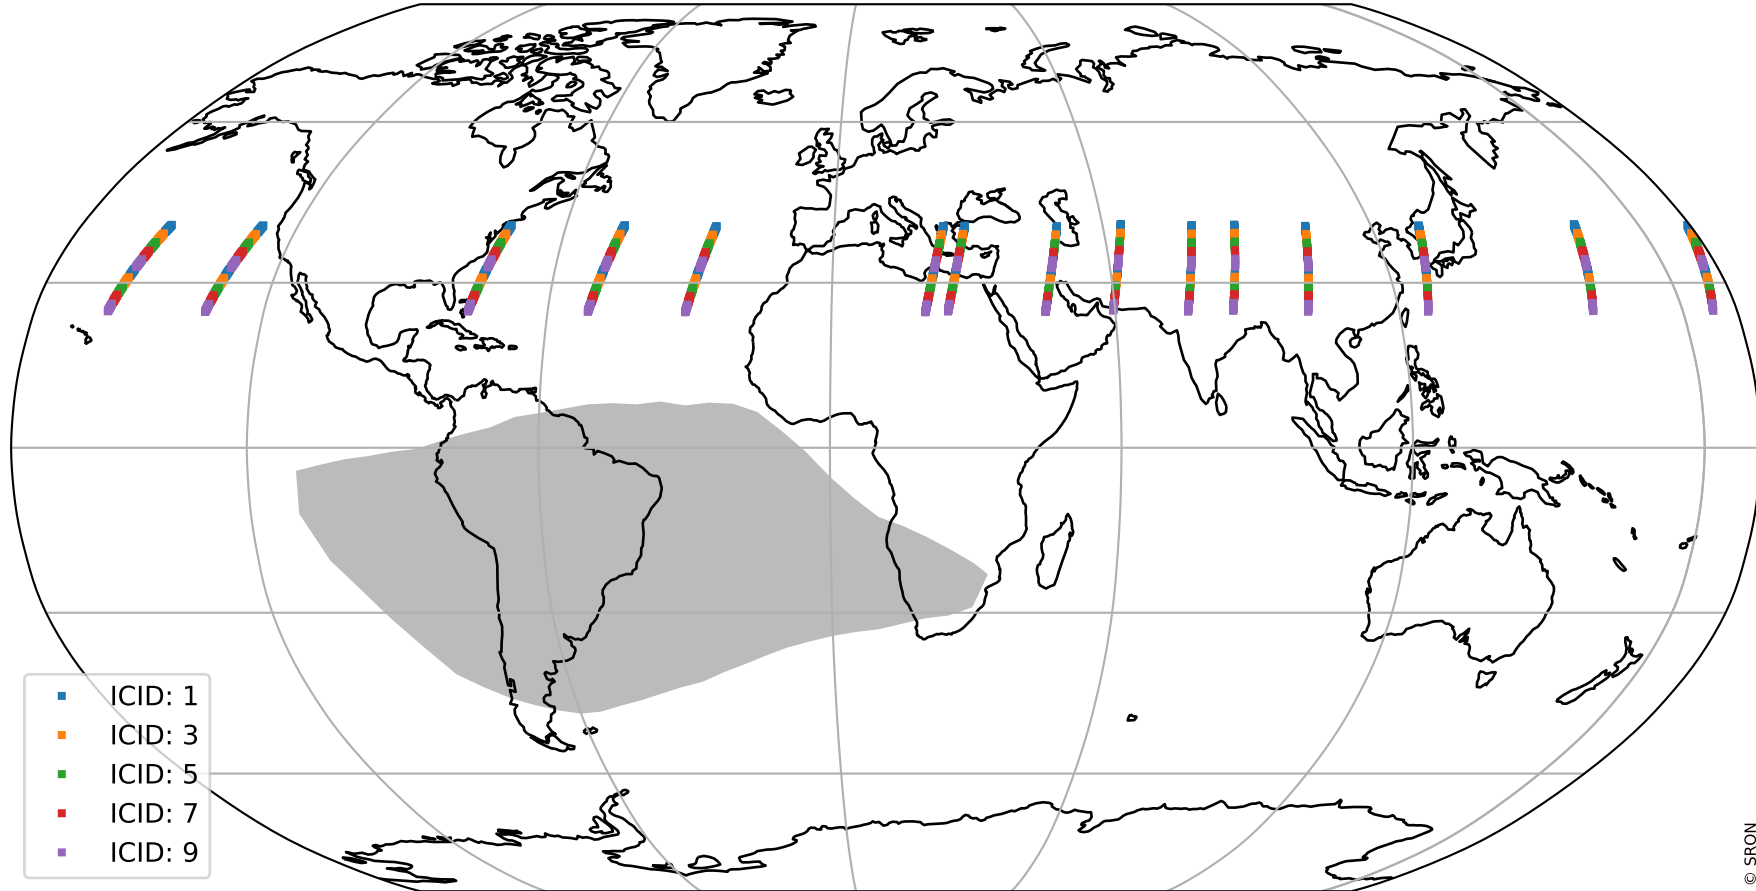

Tropomi SWIR offset (official)

orbits : 15 in [5977, 6022]
coverage : 2018-12-08 / 2018-12-11
median : 0.52597 V
spread : 0.035928 V
created : 2023-08-21T14:20:09

value detector map

Tropomi SWIR offset (official)

orbits : 15 in [5977, 6022]
coverage : 2018-12-08 / 2018-12-11
median : 31.849 μV
spread : 18.99 μV
created : 2023-08-21T14:20:09

Tropomi SWIR offset (official)

value compared with SWIR offset CKD

orbits : 15 in [5977, 6022]
coverage : 2018-12-08 / 2018-12-11
median : -0.046901 mV
spread : 0.33656 mV
created : 2023-08-21T14:20:09

Tropomi SWIR offset (official) ground-tracks of Sentinel-5P

orbits : 15 in [5977, 6022]
coverage : 2018-12-08 / 2018-12-11
created : 2023-08-21T14:20:10

Tropomi SWIR offset (official)

orbits : [2827, 6022]
coverage : 2018-04-30 / 2018-12-11
created : 2023-08-21T14:20:10