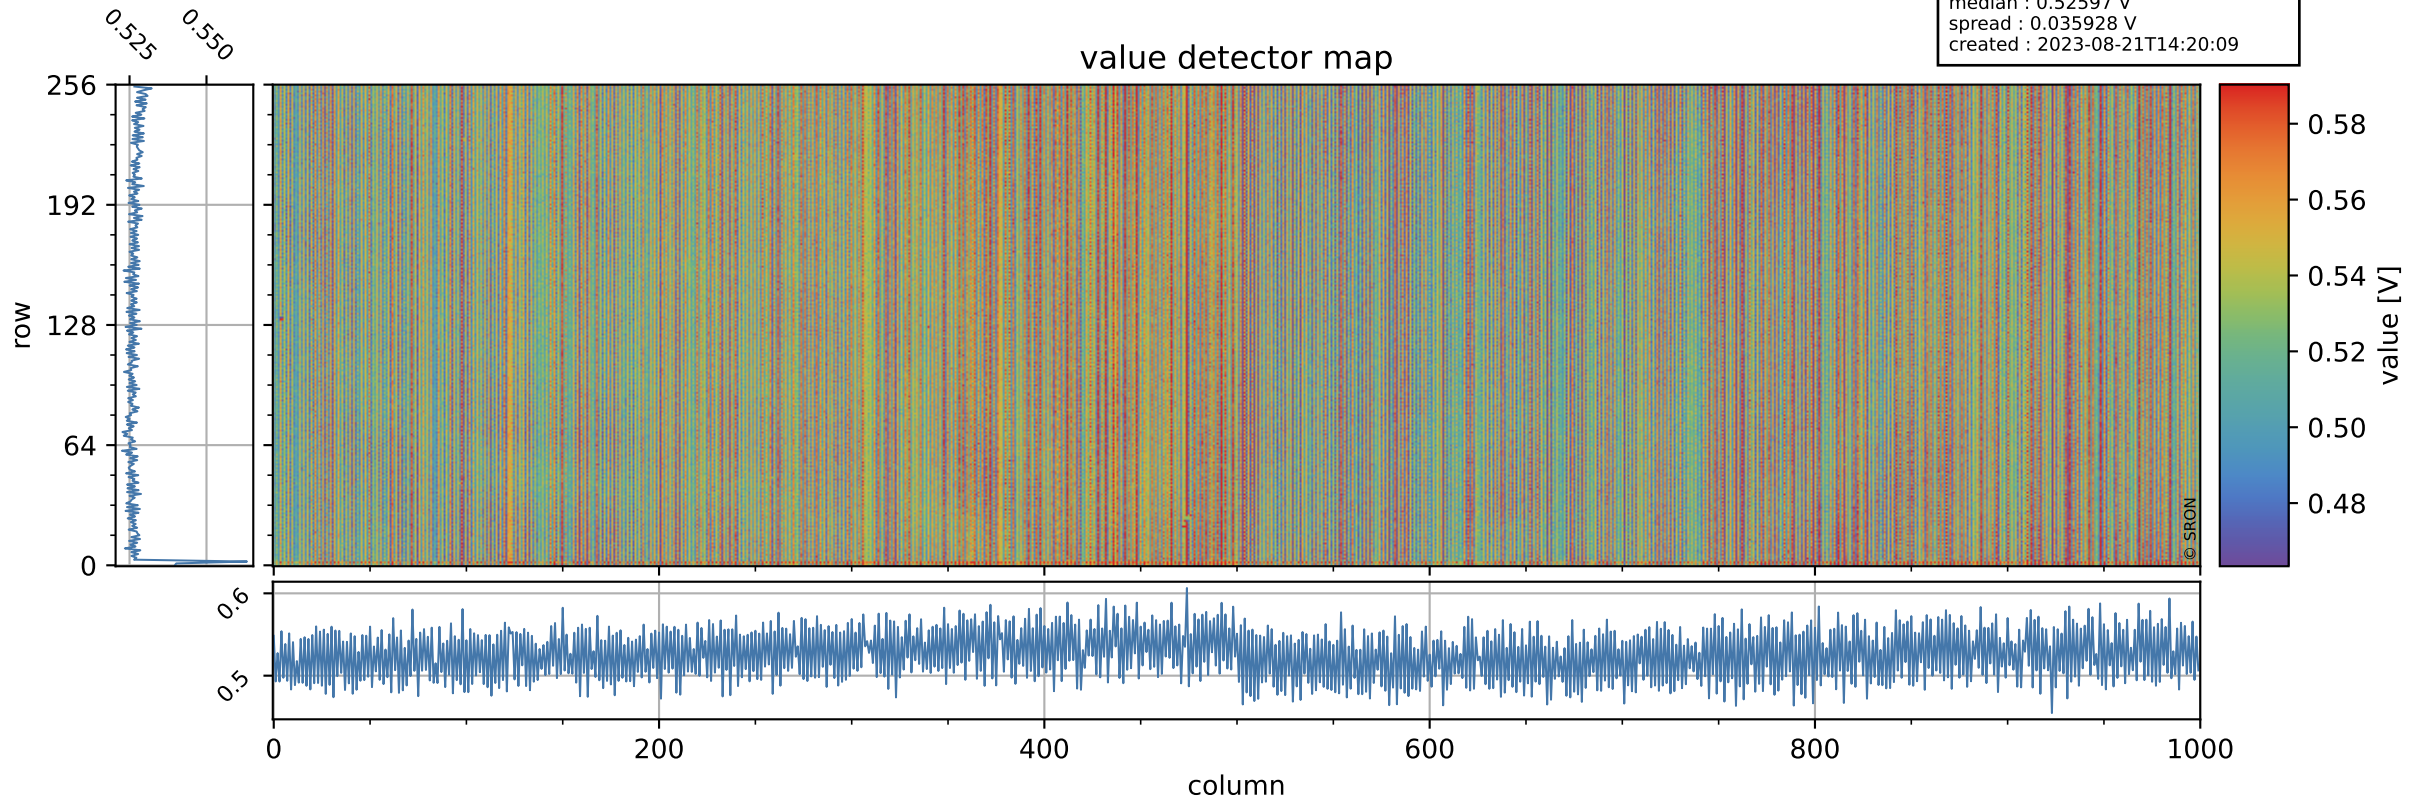

Tropomi SWIR offset (official)

orbits : 15 in [5977, 6022]
coverage : 2018-12-08 / 2018-12-11
median : 0.52597 V
spread : 0.035928 V
created : 2023-08-21T14:20:09

value detector map

Tropomi SWIR offset (official)

orbits : 15 in [5977, 6022]
coverage : 2018-12-08 / 2018-12-11
median : 31.849 μV
spread : 18.99 μV
created : 2023-08-21T14:20:09

Tropomi SWIR offset (official)

value compared with SWIR offset CKD

orbits : 15 in [5977, 6022]
coverage : 2018-12-08 / 2018-12-11
median : -0.046901 mV
spread : 0.33656 mV
created : 2023-08-21T14:20:09

Tropomi SWIR offset (official) ground-tracks of Sentinel-5P

orbits : 15 in [5977, 6022]
coverage : 2018-12-08 / 2018-12-11
created : 2023-08-21T14:20:10

Tropomi SWIR offset (official)

orbits : [2827, 6022]
coverage : 2018-04-30 / 2018-12-11
created : 2023-08-21T14:20:10

trend of detector median & temperatures