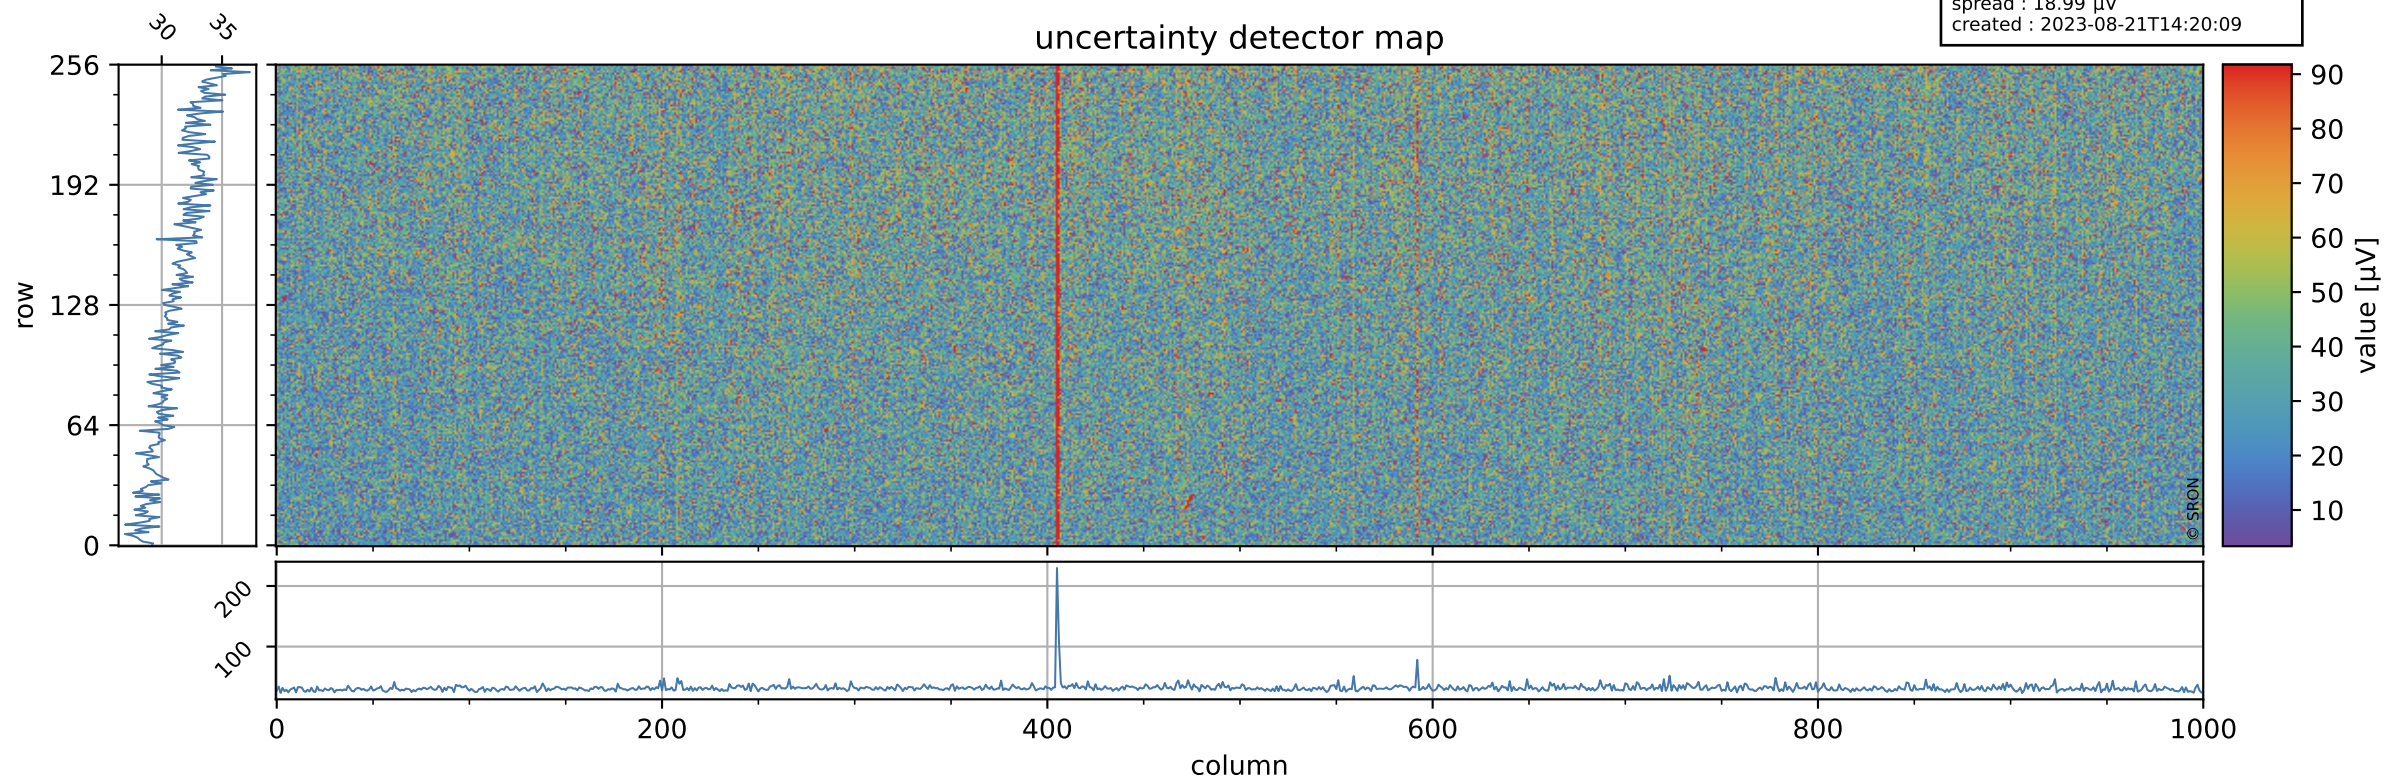

Tropomi SWIR offset (official)

orbits : 15 in [5977, 6022]
coverage : 2018-12-08 / 2018-12-11
median : 0.52597 V
spread : 0.035928 V
created : 2023-08-21T14:20:09

value detector map

Tropomi SWIR offset (official)

orbits : 15 in [5977, 6022]
coverage : 2018-12-08 / 2018-12-11
median : 31.849 μV
spread : 18.99 μV
created : 2023-08-21T14:20:09

Tropomi SWIR offset (official)

value compared with SWIR offset CKD

orbits : 15 in [5977, 6022]
coverage : 2018-12-08 / 2018-12-11
median : -0.046901 mV
spread : 0.33656 mV
created : 2023-08-21T14:20:09

Tropomi SWIR offset (official) ground-tracks of Sentinel-5P

orbits : 15 in [5977, 6022]
coverage : 2018-12-08 / 2018-12-11
created : 2023-08-21T14:20:10

Tropomi SWIR offset (official)

orbits : [2827, 6022]
coverage : 2018-04-30 / 2018-12-11
created : 2023-08-21T14:20:10