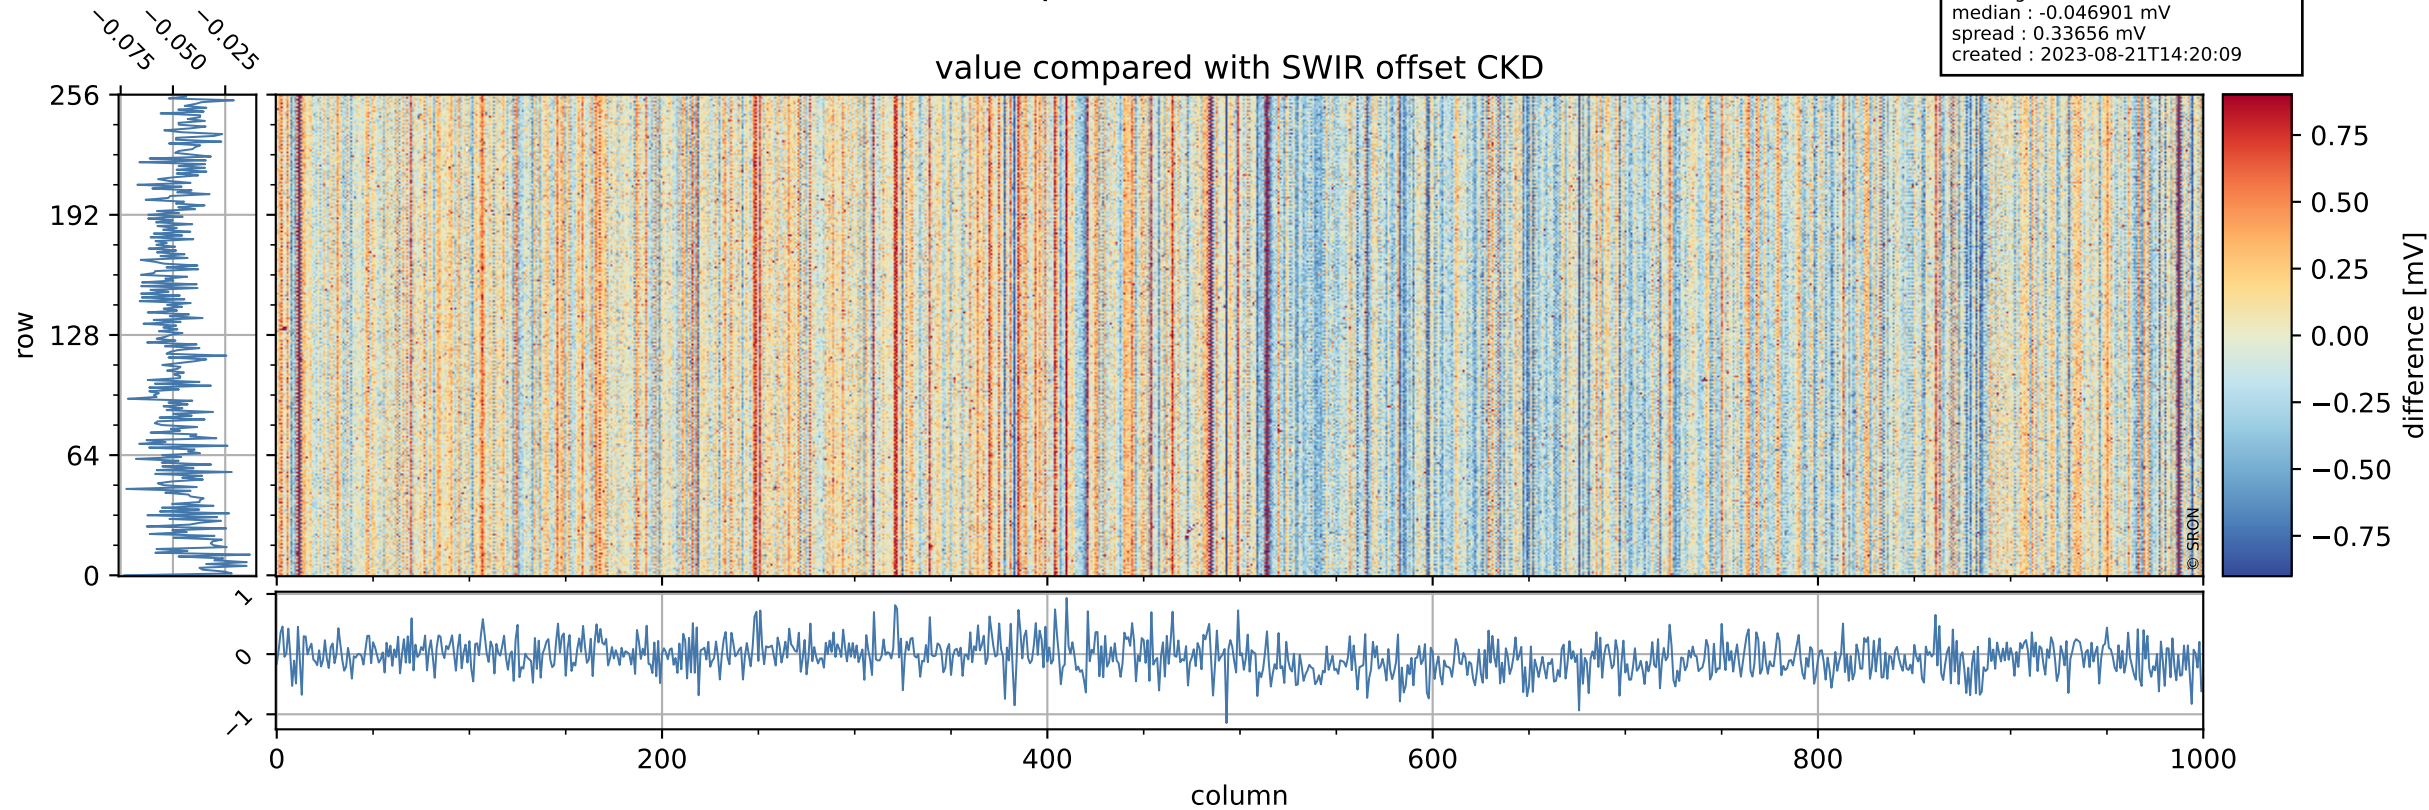

Tropomi SWIR offset (official)

orbits : 15 in [5977, 6022]
coverage : 2018-12-08 / 2018-12-11
median : 0.52597 V
spread : 0.035928 V
created : 2023-08-21T14:20:09

value detector map

Tropomi SWIR offset (official)

orbits : 15 in [5977, 6022]
coverage : 2018-12-08 / 2018-12-11
median : 31.849 μV
spread : 18.99 μV
created : 2023-08-21T14:20:09

Tropomi SWIR offset (official)

value compared with SWIR offset CKD

orbits : 15 in [5977, 6022]
coverage : 2018-12-08 / 2018-12-11
median : -0.046901 mV
spread : 0.33656 mV
created : 2023-08-21T14:20:09

Tropomi SWIR offset (official) ground-tracks of Sentinel-5P

orbits : 15 in [5977, 6022]
coverage : 2018-12-08 / 2018-12-11
created : 2023-08-21T14:20:10

Tropomi SWIR offset (official)

orbits : [2827, 6022]
coverage : 2018-04-30 / 2018-12-11
created : 2023-08-21T14:20:10

trend of detector median & temperatures