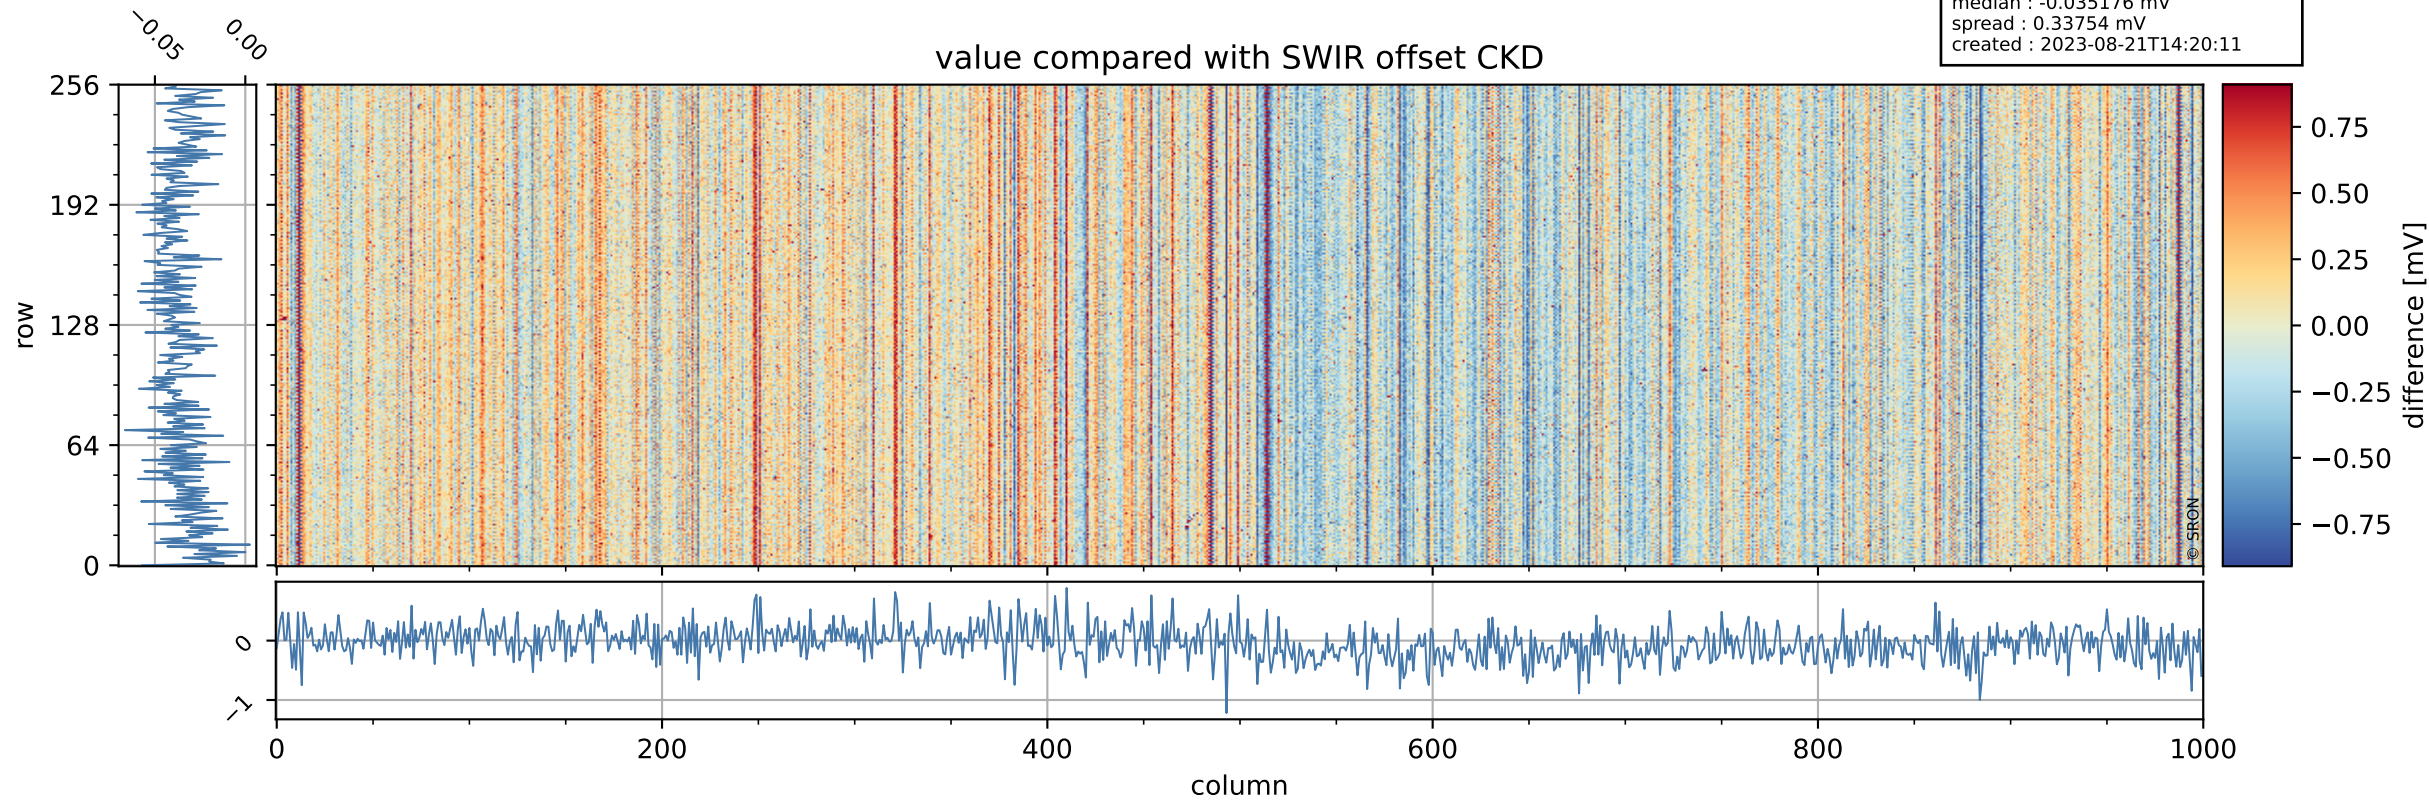

Tropomi SWIR offset (official)

orbits : 16 in [5992, 6037]
coverage : 2018-12-09 / 2018-12-12
median : 0.52598 V
spread : 0.035926 V
created : 2023-08-21T14:20:11

value detector map

Tropomi SWIR offset (official)

orbits : 16 in [5992, 6037]
coverage : 2018-12-09 / 2018-12-12
median : 31.397 μV
spread : 18.787 μV
created : 2023-08-21T14:20:11

Tropomi SWIR offset (official)

orbits : 16 in [5992, 6037]
coverage : 2018-12-09 / 2018-12-12
median : -0.035176 mV
spread : 0.33754 mV
created : 2023-08-21T14:20:11

value compared with SWIR offset CKD

Tropomi SWIR offset (official) ground-tracks of Sentinel-5P

orbits : 16 in [5992, 6037]
coverage : 2018-12-09 / 2018-12-12
created : 2023-08-21T14:20:12

Tropomi SWIR offset (official)

orbits : [2827, 6037]
coverage : 2018-04-30 / 2018-12-12
created : 2023-08-21T14:20:12

trend of detector median & temperatures