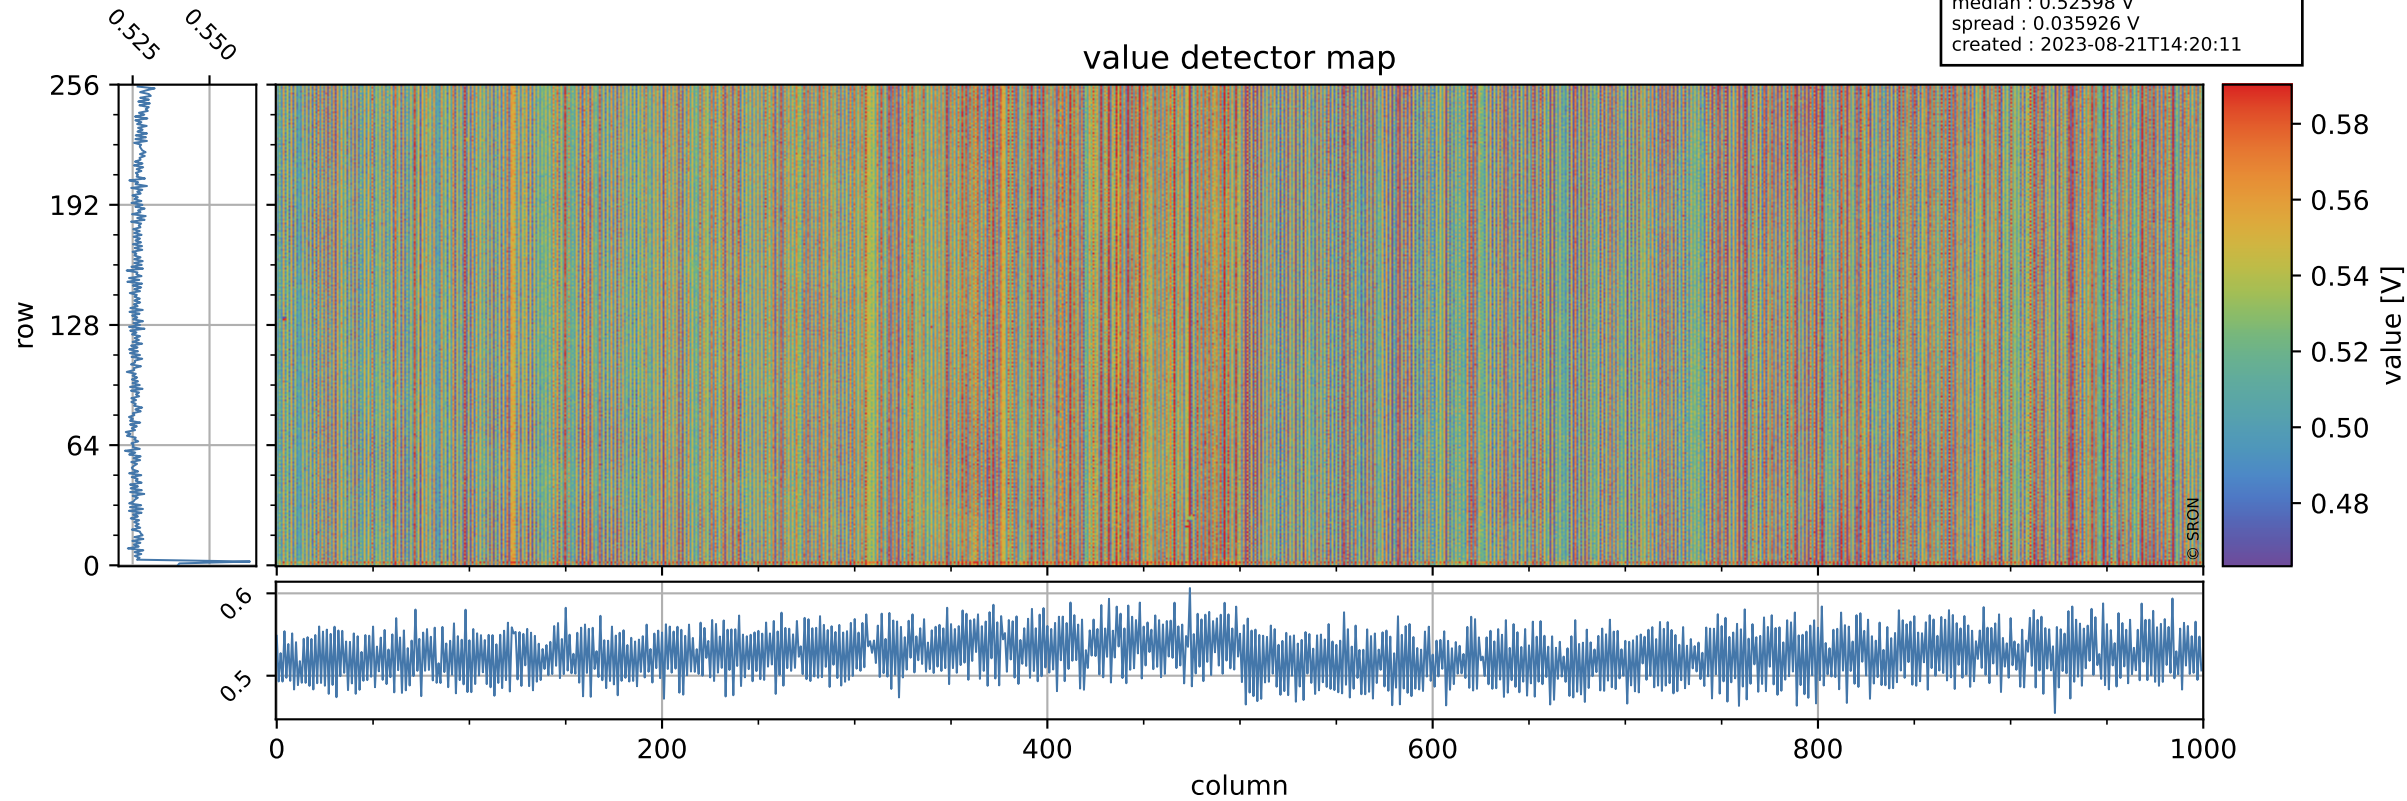

Tropomi SWIR offset (official)

orbits : 16 in [5992, 6037]
coverage : 2018-12-09 / 2018-12-12
median : 0.52598 V
spread : 0.035926 V
created : 2023-08-21T14:20:11

value detector map

Tropomi SWIR offset (official)

orbits : 16 in [5992, 6037]
coverage : 2018-12-09 / 2018-12-12
median : 31.397 μV
spread : 18.787 μV
created : 2023-08-21T14:20:11

Tropomi SWIR offset (official)

orbits : 16 in [5992, 6037]
coverage : 2018-12-09 / 2018-12-12
median : -0.035176 mV
spread : 0.33754 mV
created : 2023-08-21T14:20:11

value compared with SWIR offset CKD

Tropomi SWIR offset (official) ground-tracks of Sentinel-5P

orbits : 16 in [5992, 6037]
coverage : 2018-12-09 / 2018-12-12
created : 2023-08-21T14:20:12

Tropomi SWIR offset (official)

orbits : [2827, 6037]
coverage : 2018-04-30 / 2018-12-12
created : 2023-08-21T14:20:12

trend of detector median & temperatures