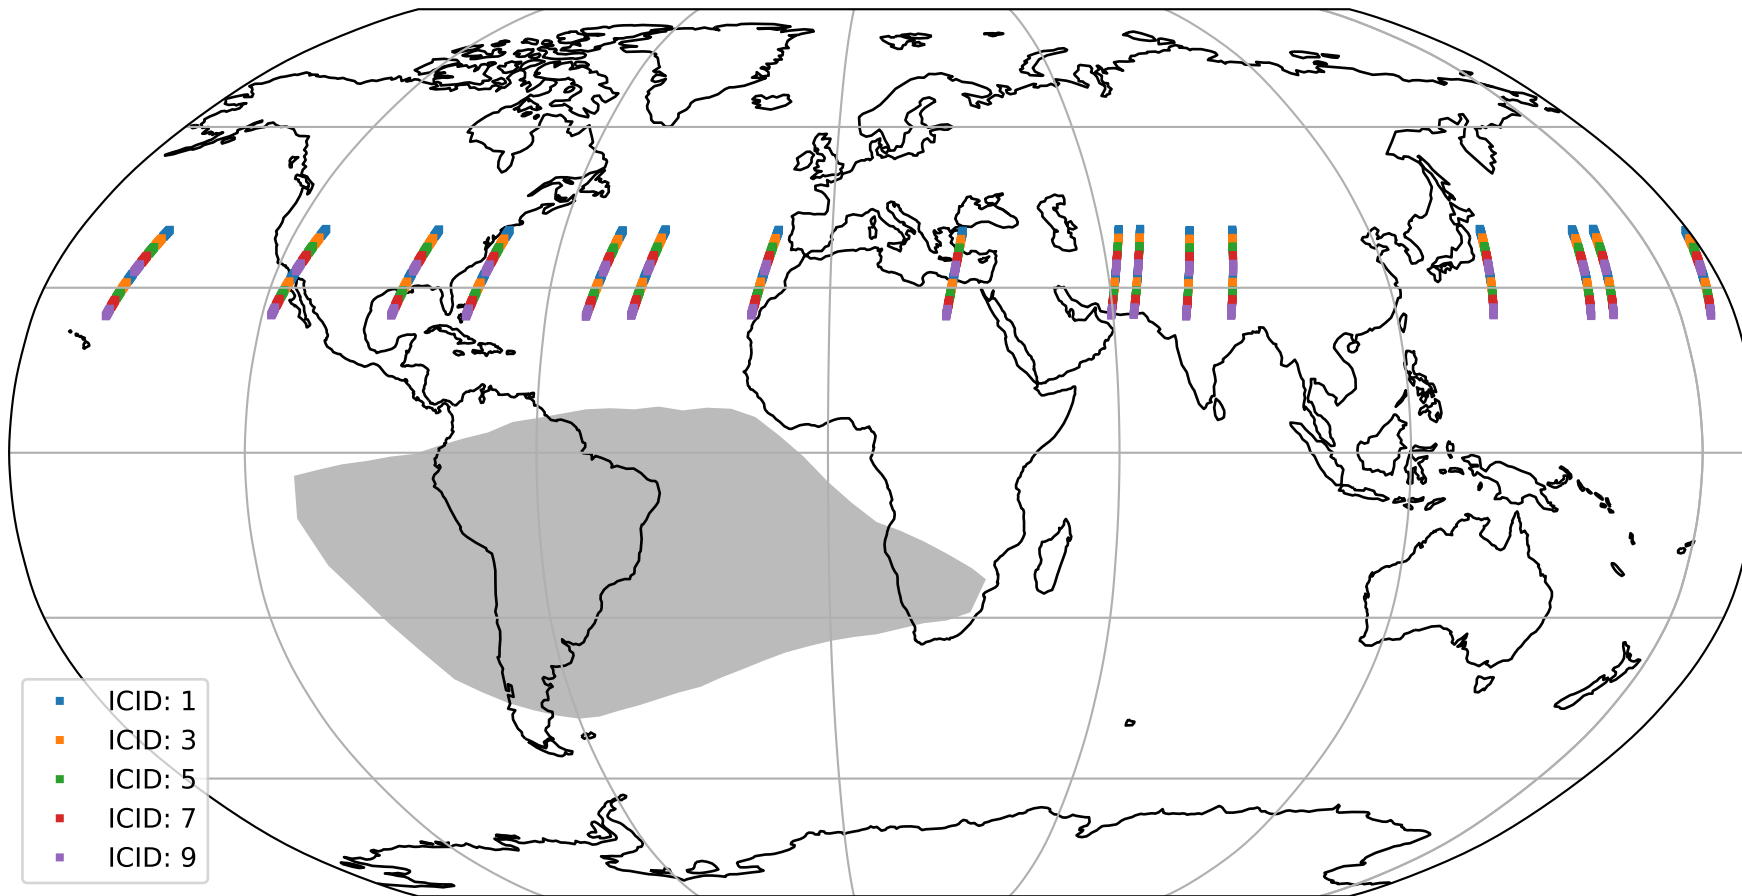

Tropomi SWIR offset (official)

orbits : 16 in [5992, 6037]
coverage : 2018-12-09 / 2018-12-12
median : 0.52598 V
spread : 0.035926 V
created : 2023-08-21T14:20:11

value detector map

Tropomi SWIR offset (official)

orbits : 16 in [5992, 6037]
coverage : 2018-12-09 / 2018-12-12
median : 31.397 μV
spread : 18.787 μV
created : 2023-08-21T14:20:11

Tropomi SWIR offset (official)

orbits : 16 in [5992, 6037]
coverage : 2018-12-09 / 2018-12-12
median : -0.035176 mV
spread : 0.33754 mV
created : 2023-08-21T14:20:11

value compared with SWIR offset CKD

Tropomi SWIR offset (official) ground-tracks of Sentinel-5P

orbits : 16 in [5992, 6037]
coverage : 2018-12-09 / 2018-12-12
created : 2023-08-21T14:20:12

Tropomi SWIR offset (official)

orbits : [2827, 6037]
coverage : 2018-04-30 / 2018-12-12
created : 2023-08-21T14:20:12

trend of detector median & temperatures