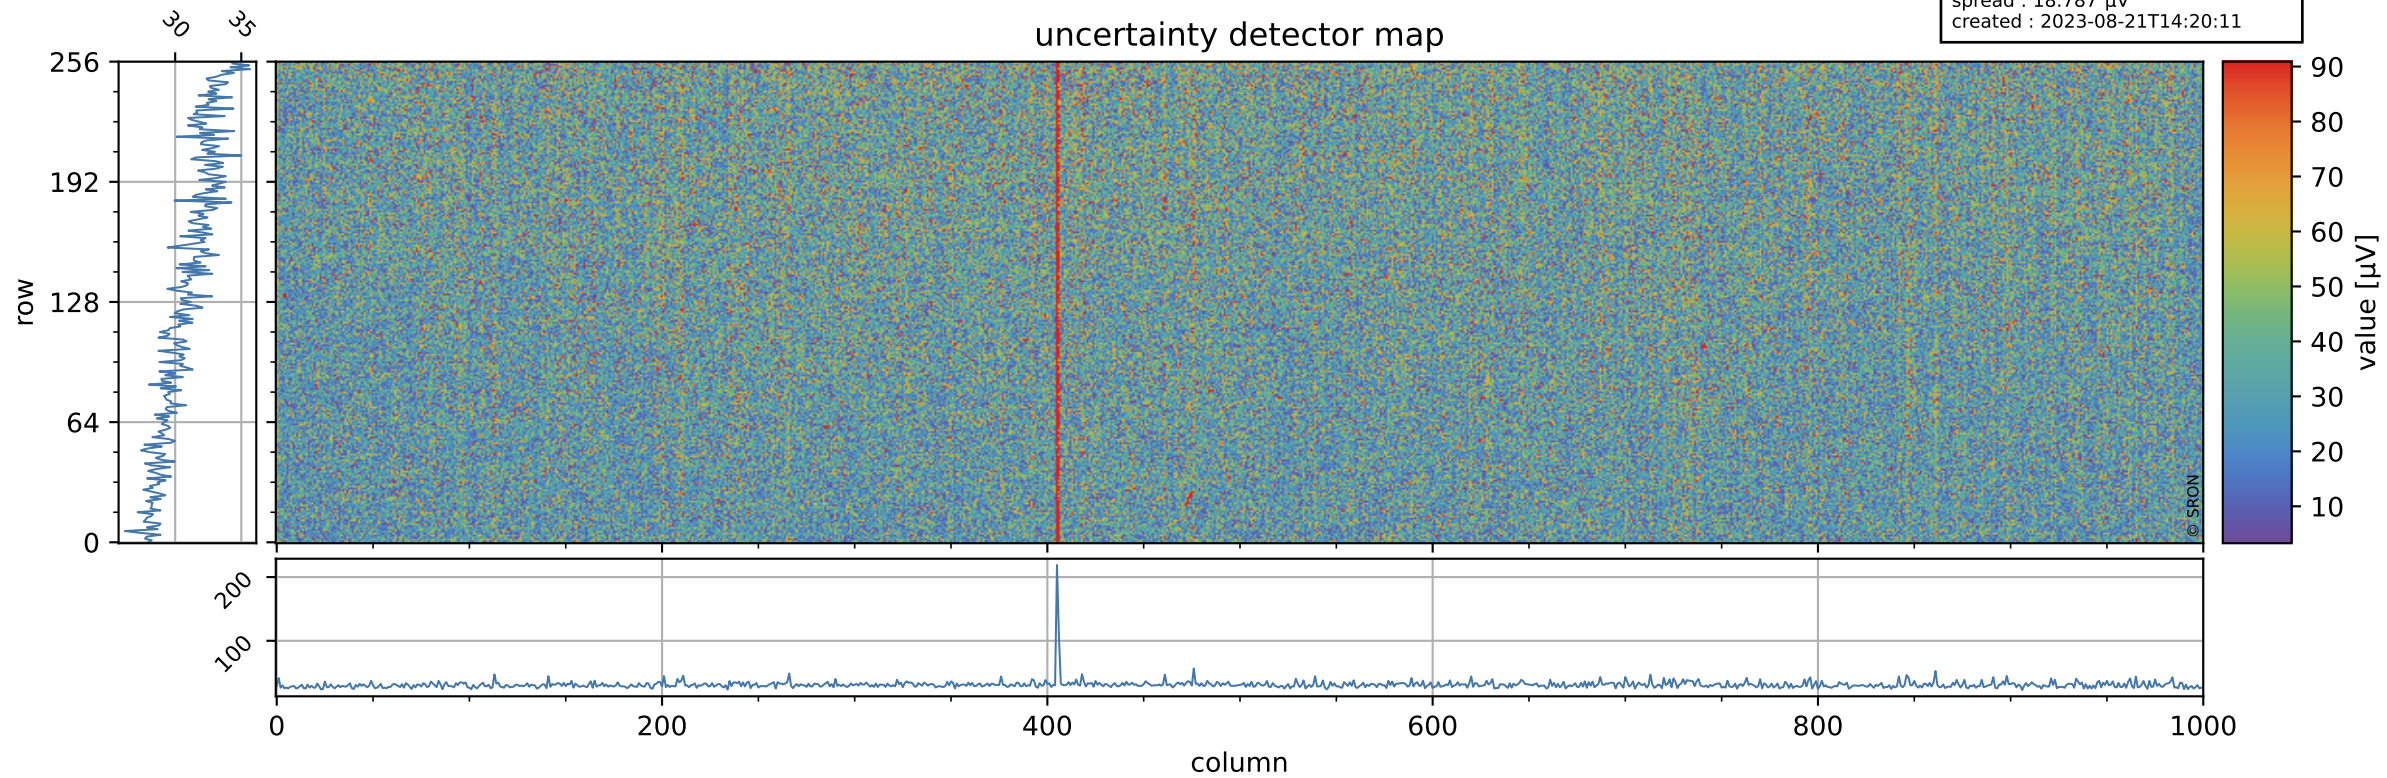

Tropomi SWIR offset (official)

orbits : 16 in [5992, 6037]
coverage : 2018-12-09 / 2018-12-12
median : 0.52598 V
spread : 0.035926 V
created : 2023-08-21T14:20:11

value detector map

Tropomi SWIR offset (official)

orbits : 16 in [5992, 6037]
coverage : 2018-12-09 / 2018-12-12
median : 31.397 μV
spread : 18.787 μV
created : 2023-08-21T14:20:11

Tropomi SWIR offset (official)

orbits : 16 in [5992, 6037]
coverage : 2018-12-09 / 2018-12-12
median : -0.035176 mV
spread : 0.33754 mV
created : 2023-08-21T14:20:11

value compared with SWIR offset CKD

Tropomi SWIR offset (official) ground-tracks of Sentinel-5P

orbits : 16 in [5992, 6037]
coverage : 2018-12-09 / 2018-12-12
created : 2023-08-21T14:20:12

Tropomi SWIR offset (official)

orbits : [2827, 6037]
coverage : 2018-04-30 / 2018-12-12
created : 2023-08-21T14:20:12

trend of detector median & temperatures