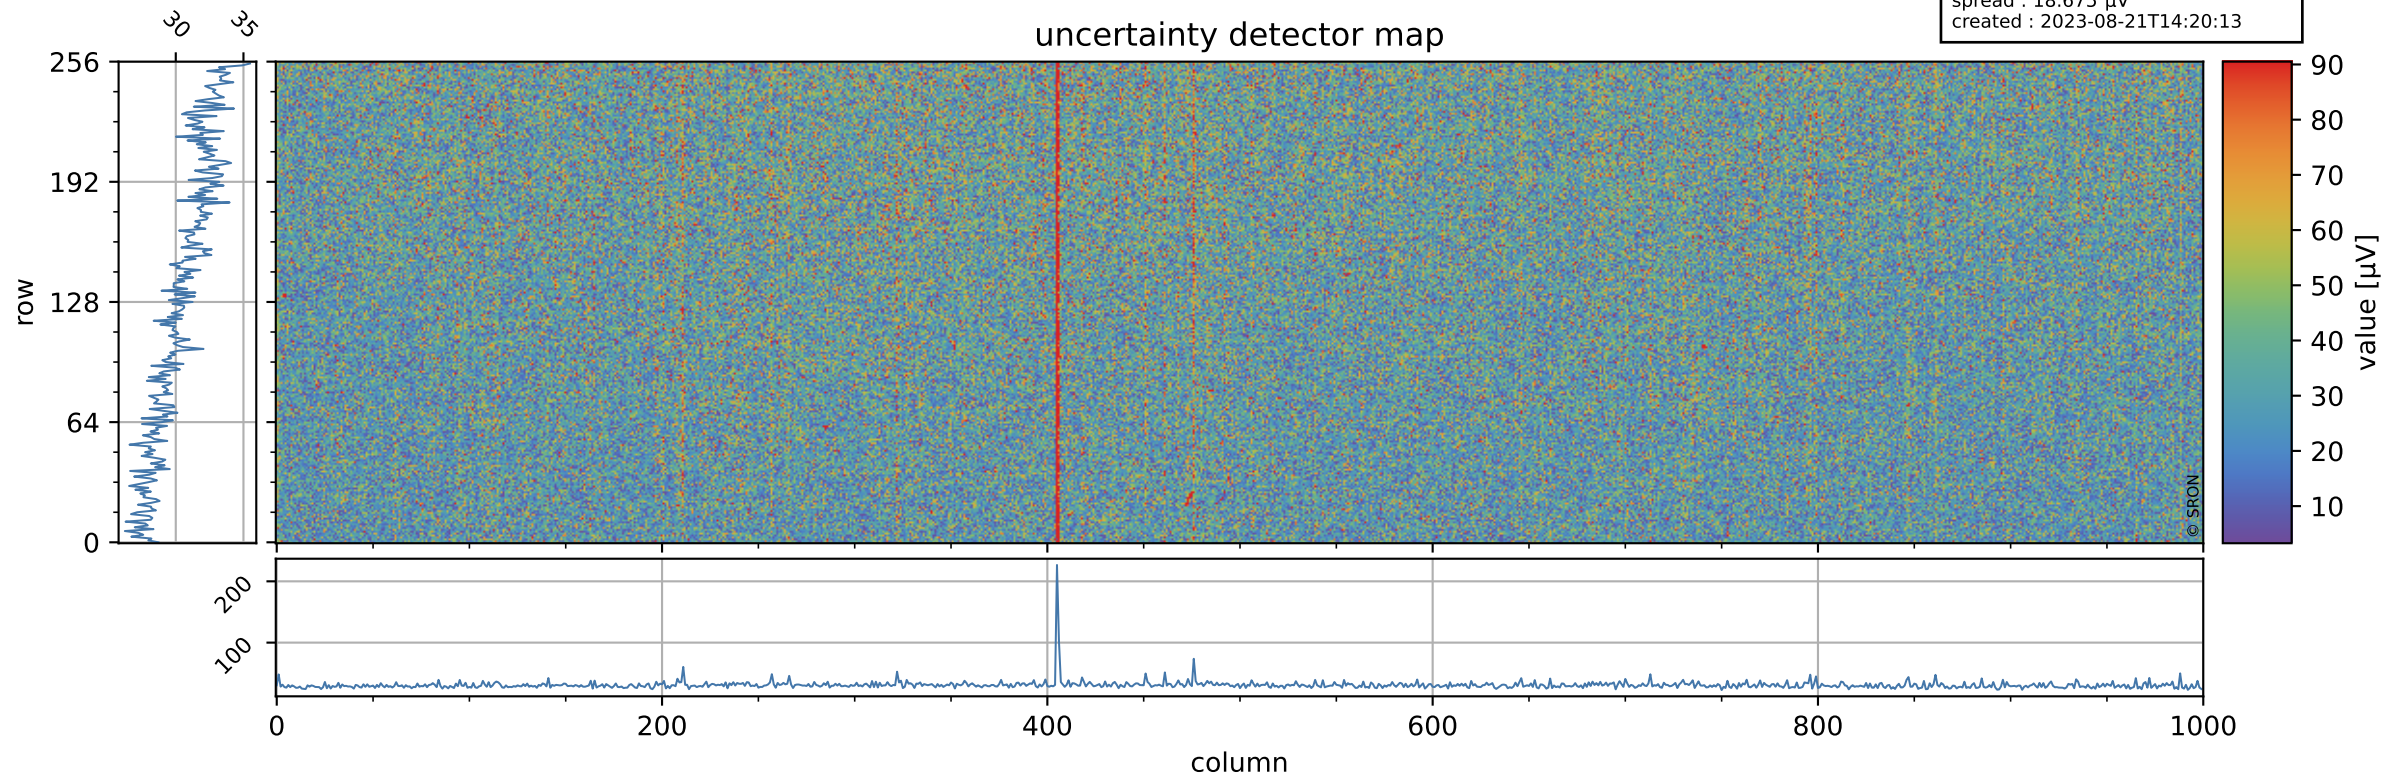

Tropomi SWIR offset (official)

orbits : 17 in [6007, 6052]
coverage : 2018-12-11 / 2018-12-13
median : 0.52598 V
spread : 0.035928 V
created : 2023-08-21T14:20:13

value detector map

Tropomi SWIR offset (official)

orbits : 17 in [6007, 6052]
coverage : 2018-12-11 / 2018-12-13
median : 31.034 μV
spread : 18.675 μV
created : 2023-08-21T14:20:13

Tropomi SWIR offset (official)

orbits : 17 in [6007, 6052]
coverage : 2018-12-11 / 2018-12-13
median : -0.034911 mV
spread : 0.33744 mV
created : 2023-08-21T14:20:13

value compared with SWIR offset CKD

Tropomi SWIR offset (official) ground-tracks of Sentinel-5P

orbits : 17 in [6007, 6052]
coverage : 2018-12-11 / 2018-12-13
created : 2023-08-21T14:20:13

Tropomi SWIR offset (official)

orbits : [2827, 6052]
coverage : 2018-04-30 / 2018-12-13
created : 2023-08-21T14:20:14

trend of detector median & temperatures