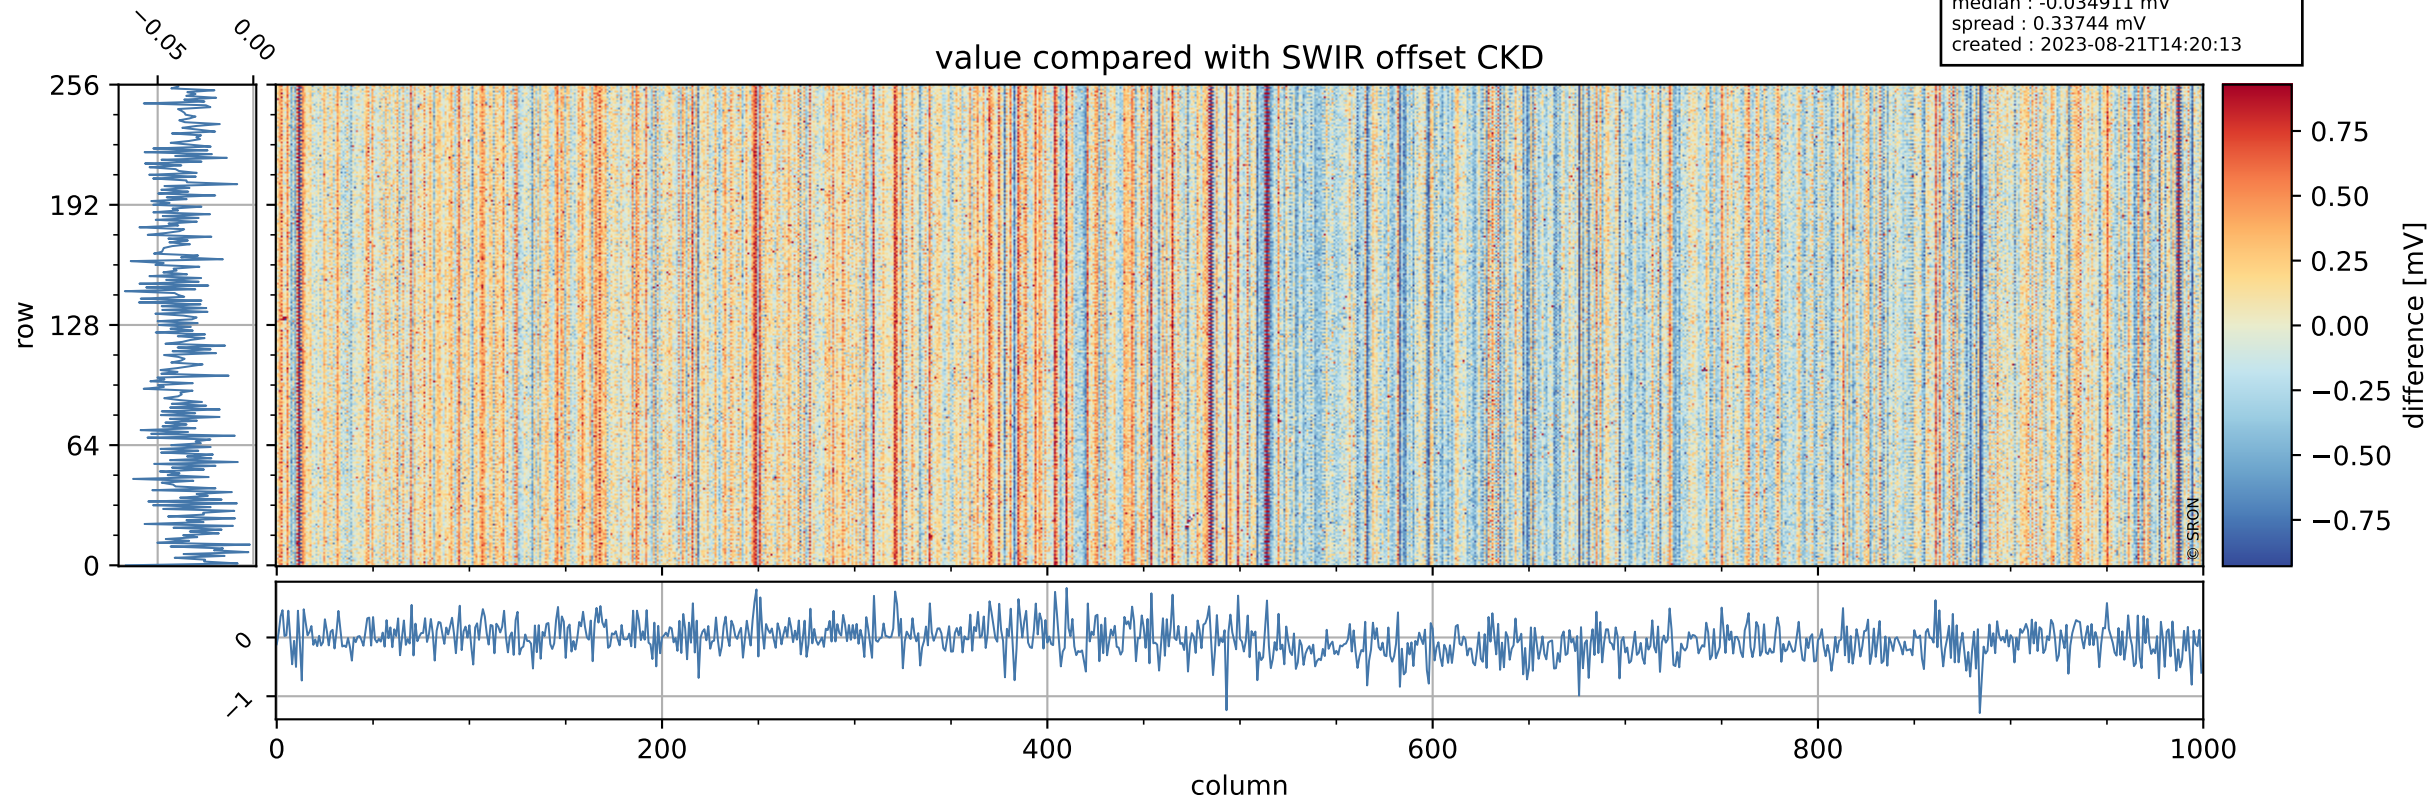

Tropomi SWIR offset (official)

orbits : 17 in [6007, 6052]
coverage : 2018-12-11 / 2018-12-13
median : 0.52598 V
spread : 0.035928 V
created : 2023-08-21T14:20:13

value detector map

Tropomi SWIR offset (official)

orbits : 17 in [6007, 6052]
coverage : 2018-12-11 / 2018-12-13
median : 31.034 μV
spread : 18.675 μV
created : 2023-08-21T14:20:13

Tropomi SWIR offset (official)

orbits : 17 in [6007, 6052]
coverage : 2018-12-11 / 2018-12-13
median : -0.034911 mV
spread : 0.33744 mV
created : 2023-08-21T14:20:13

value compared with SWIR offset CKD

Tropomi SWIR offset (official) ground-tracks of Sentinel-5P

orbits : 17 in [6007, 6052]
coverage : 2018-12-11 / 2018-12-13
created : 2023-08-21T14:20:13

Tropomi SWIR offset (official)

orbits : [2827, 6052]
coverage : 2018-04-30 / 2018-12-13
created : 2023-08-21T14:20:14

trend of detector median & temperatures