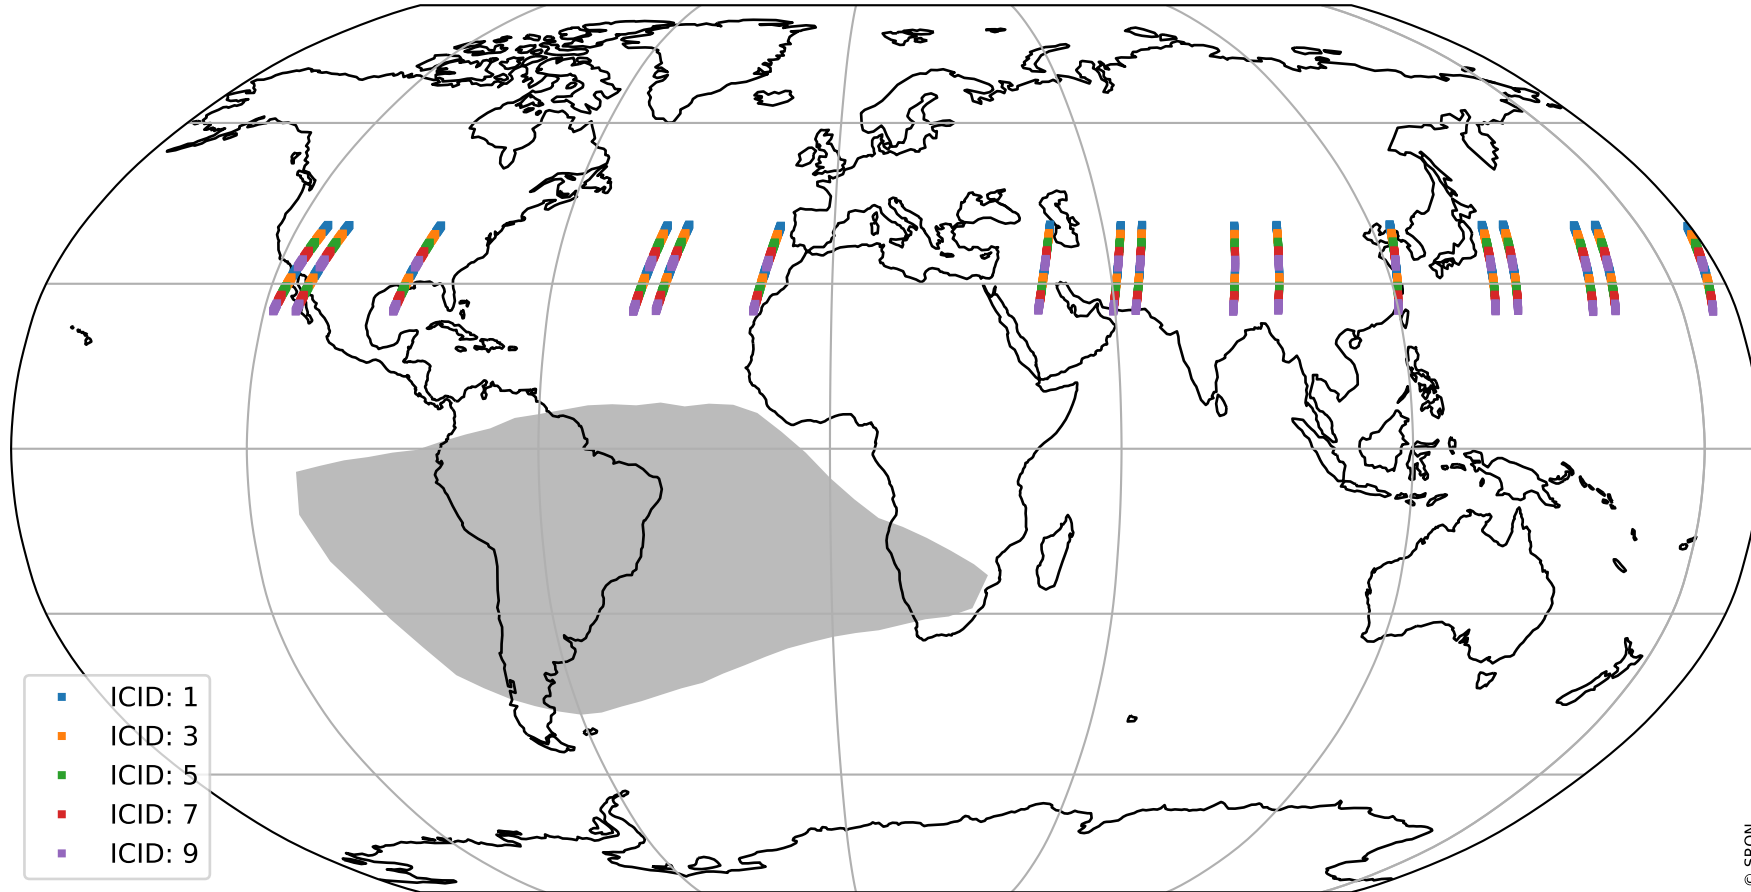

Tropomi SWIR offset (official)

orbits : 17 in [6007, 6052]
coverage : 2018-12-11 / 2018-12-13
median : 0.52598 V
spread : 0.035928 V
created : 2023-08-21T14:20:13

value detector map

Tropomi SWIR offset (official)

orbits : 17 in [6007, 6052]
coverage : 2018-12-11 / 2018-12-13
median : 31.034 μV
spread : 18.675 μV
created : 2023-08-21T14:20:13

Tropomi SWIR offset (official)

orbits : 17 in [6007, 6052]
coverage : 2018-12-11 / 2018-12-13
median : -0.034911 mV
spread : 0.33744 mV
created : 2023-08-21T14:20:13

value compared with SWIR offset CKD

Tropomi SWIR offset (official) ground-tracks of Sentinel-5P

orbits : 17 in [6007, 6052]
coverage : 2018-12-11 / 2018-12-13
created : 2023-08-21T14:20:13

Tropomi SWIR offset (official)

orbits : [2827, 6052]
coverage : 2018-04-30 / 2018-12-13
created : 2023-08-21T14:20:14

trend of detector median & temperatures