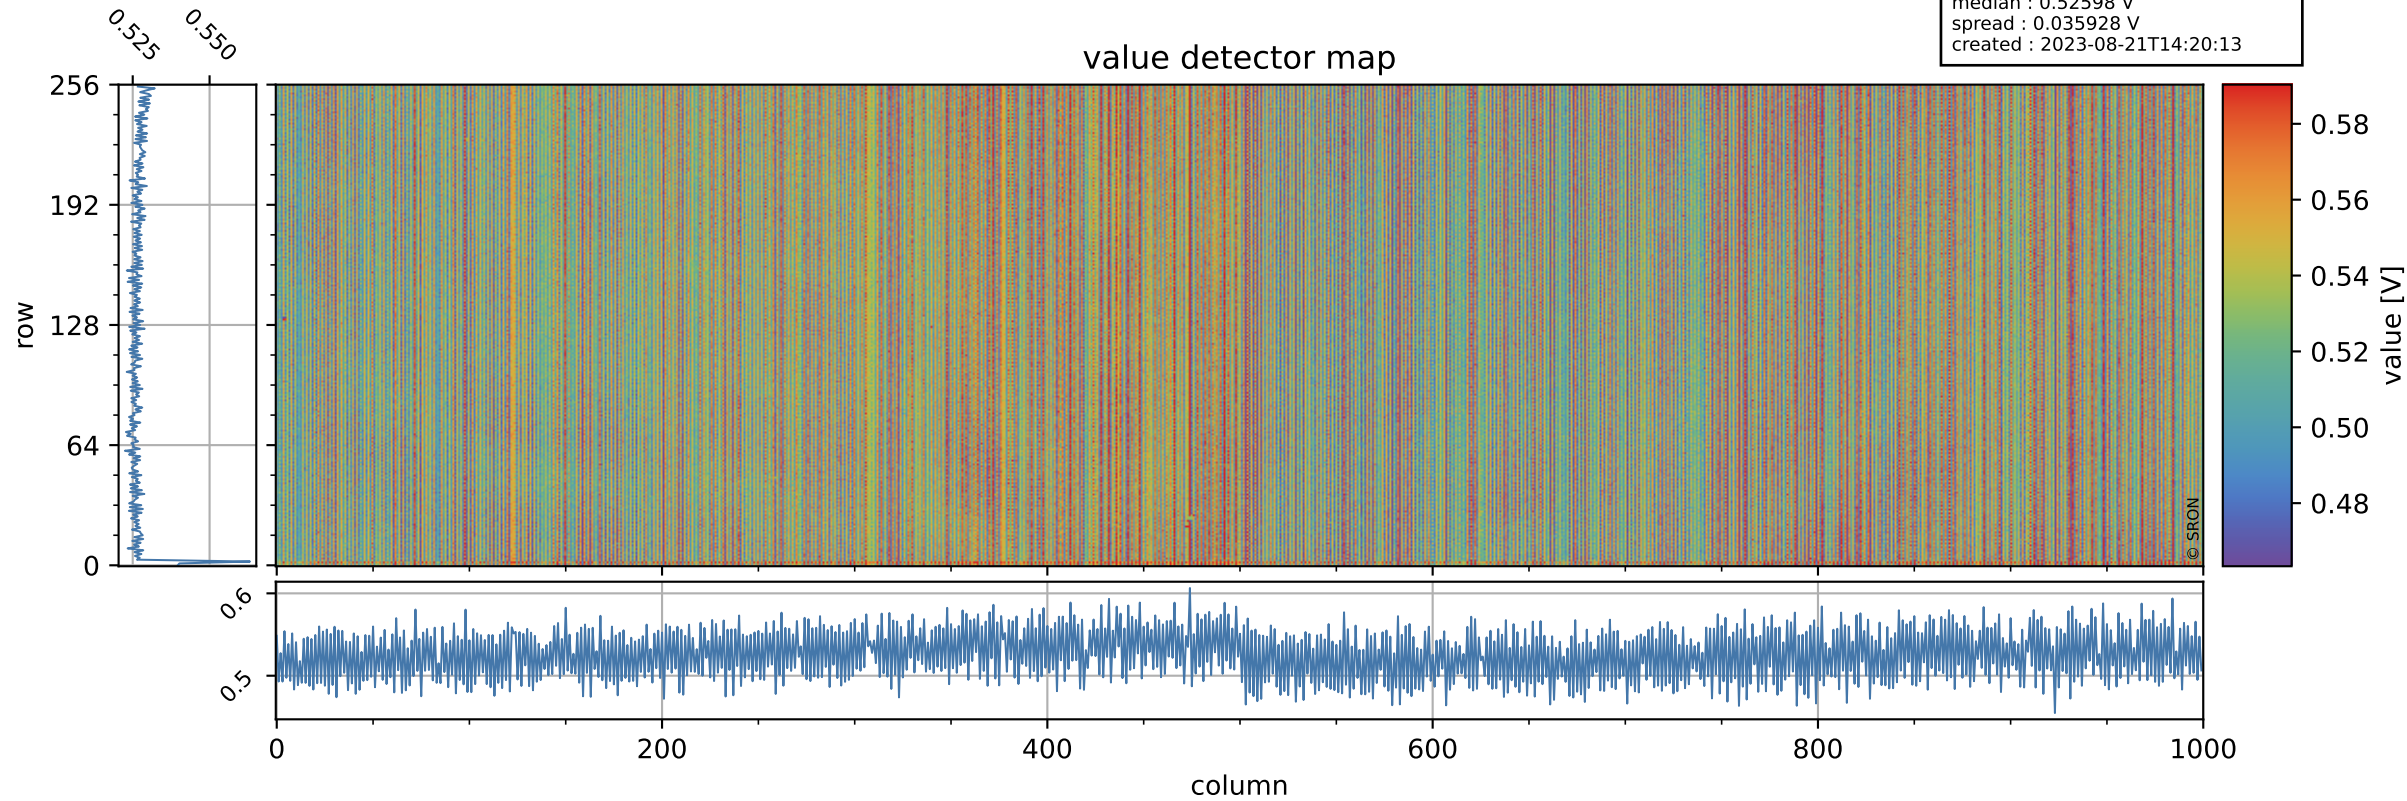

Tropomi SWIR offset (official)

orbits : 17 in [6007, 6052]
coverage : 2018-12-11 / 2018-12-13
median : 0.52598 V
spread : 0.035928 V
created : 2023-08-21T14:20:13

value detector map

Tropomi SWIR offset (official)

orbits : 17 in [6007, 6052]
coverage : 2018-12-11 / 2018-12-13
median : 31.034 μV
spread : 18.675 μV
created : 2023-08-21T14:20:13

Tropomi SWIR offset (official)

orbits : 17 in [6007, 6052]
coverage : 2018-12-11 / 2018-12-13
median : -0.034911 mV
spread : 0.33744 mV
created : 2023-08-21T14:20:13

value compared with SWIR offset CKD

Tropomi SWIR offset (official) ground-tracks of Sentinel-5P

orbits : 17 in [6007, 6052]
coverage : 2018-12-11 / 2018-12-13
created : 2023-08-21T14:20:13

Tropomi SWIR offset (official)

orbits : [2827, 6052]
coverage : 2018-04-30 / 2018-12-13
created : 2023-08-21T14:20:14

trend of detector median & temperatures