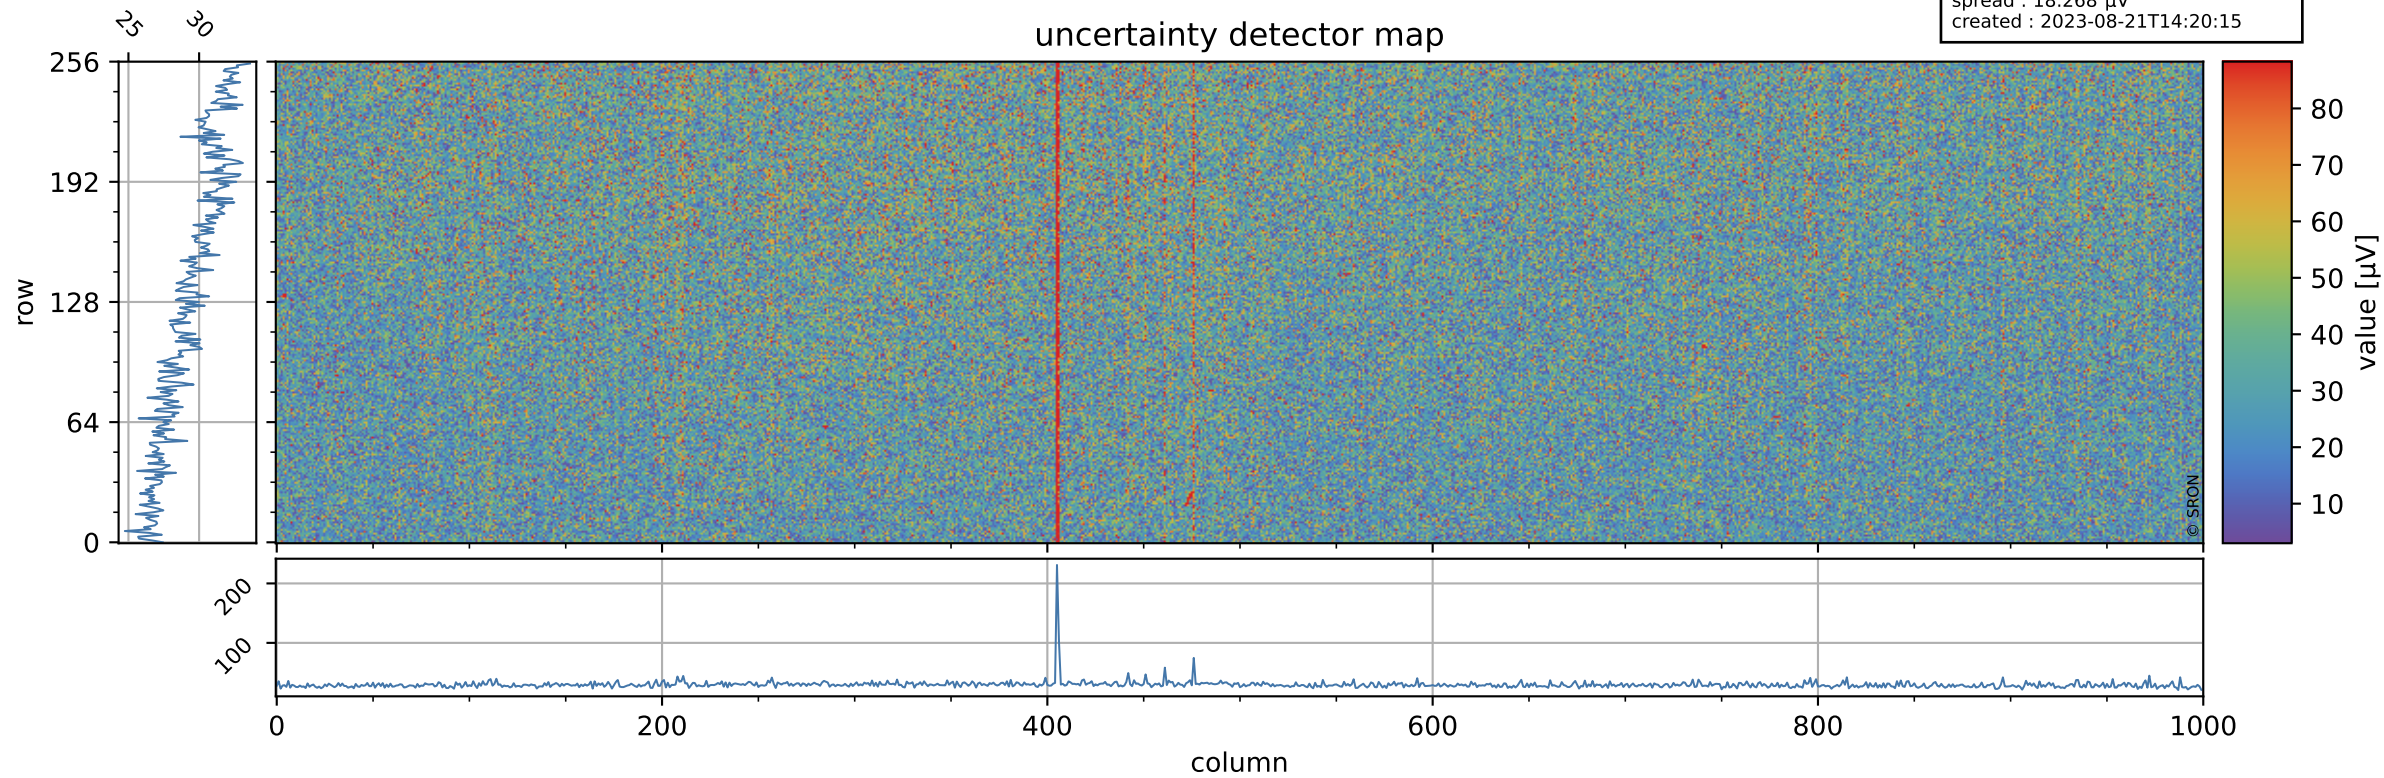

Tropomi SWIR offset (official)

orbits : 20 in [6022, 6067]
coverage : 2018-12-12 / 2018-12-15
median : 0.52598 V
spread : 0.035928 V
created : 2023-08-21T14:20:15

value detector map

Tropomi SWIR offset (official)

orbits : 20 in [6022, 6067]
coverage : 2018-12-12 / 2018-12-15
median : 29.927 μV
spread : 18.268 μV
created : 2023-08-21T14:20:15

Tropomi SWIR offset (official)

orbits : 20 in [6022, 6067]
coverage : 2018-12-12 / 2018-12-15
median : -0.038876 mV
spread : 0.33849 mV
created : 2023-08-21T14:20:15

value compared with SWIR offset CKD

Tropomi SWIR offset (official) ground-tracks of Sentinel-5P

orbits : 20 in [6022, 6067]
coverage : 2018-12-12 / 2018-12-15
created : 2023-08-21T14:20:15

Tropomi SWIR offset (official)

orbits : [2827, 6067]
coverage : 2018-04-30 / 2018-12-15
created : 2023-08-21T14:20:16

trend of detector median & temperatures