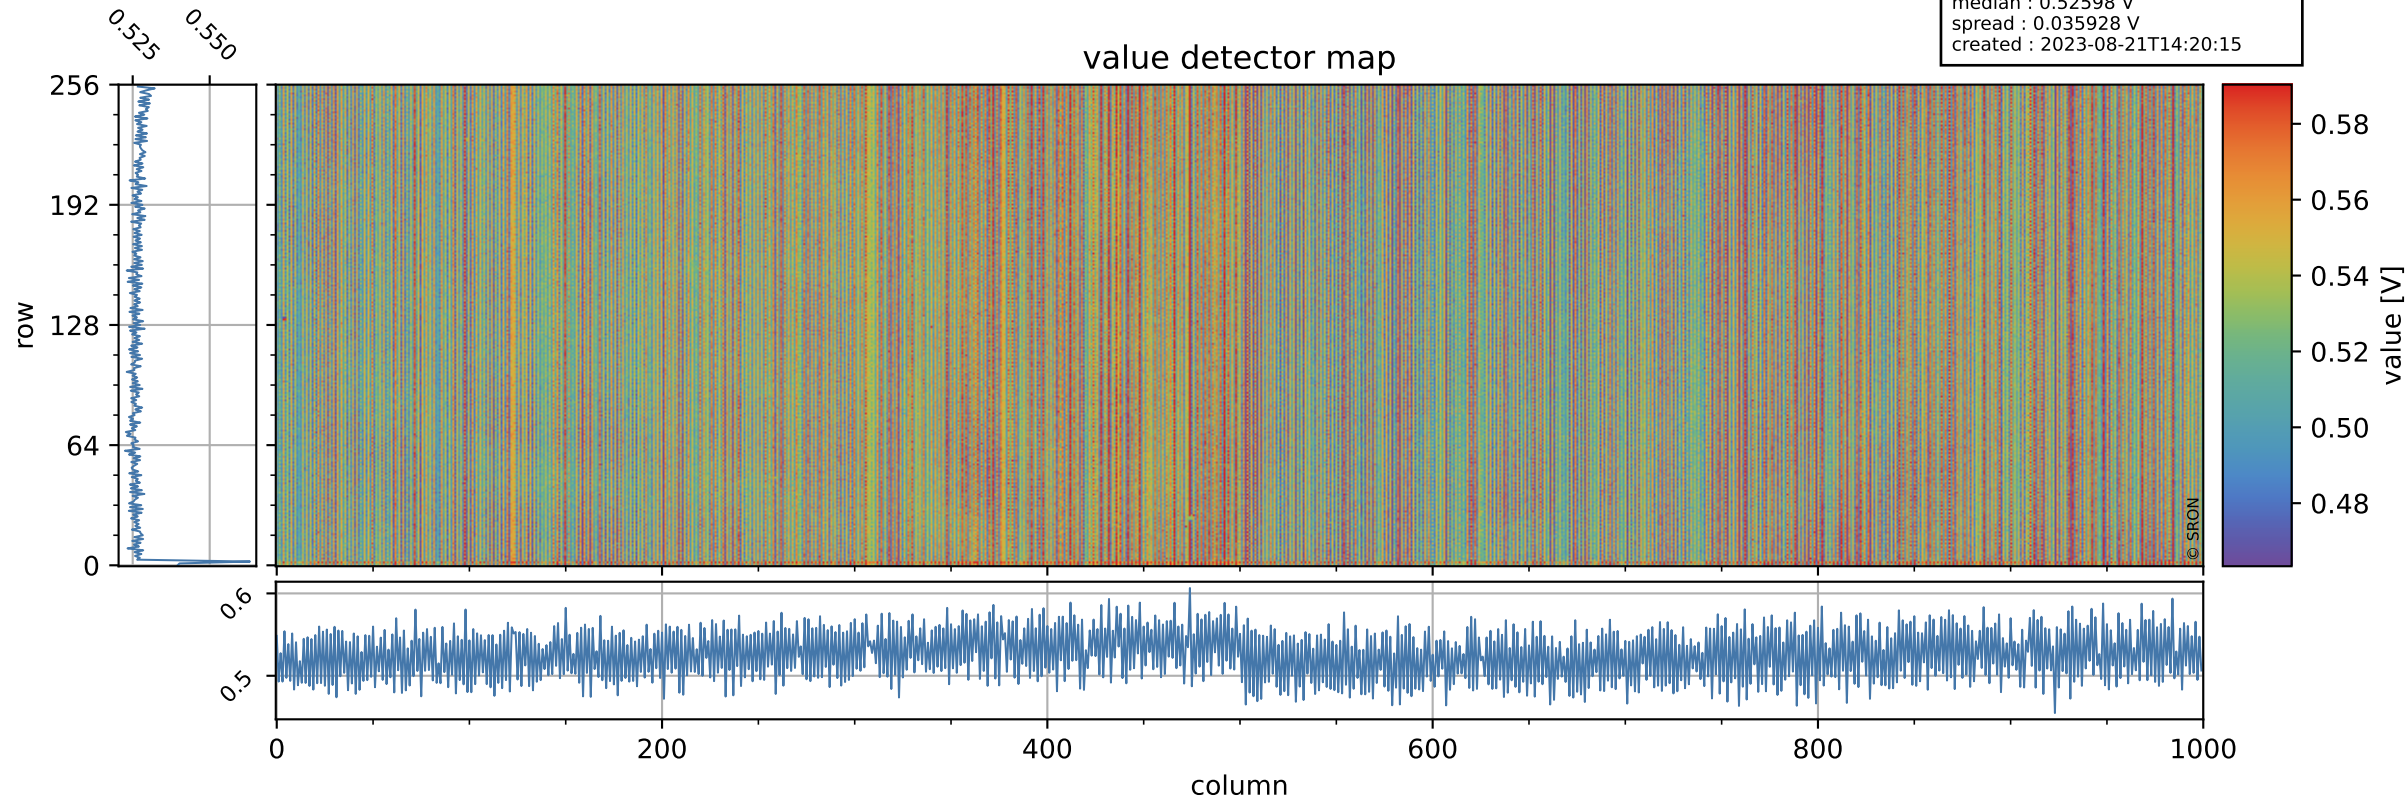

Tropomi SWIR offset (official)

orbits : 20 in [6022, 6067]
coverage : 2018-12-12 / 2018-12-15
median : 0.52598 V
spread : 0.035928 V
created : 2023-08-21T14:20:15

value detector map

Tropomi SWIR offset (official)

orbits : 20 in [6022, 6067]
coverage : 2018-12-12 / 2018-12-15
median : 29.927 μV
spread : 18.268 μV
created : 2023-08-21T14:20:15

Tropomi SWIR offset (official)

orbits : 20 in [6022, 6067]
coverage : 2018-12-12 / 2018-12-15
median : -0.038876 mV
spread : 0.33849 mV
created : 2023-08-21T14:20:15

value compared with SWIR offset CKD

Tropomi SWIR offset (official) ground-tracks of Sentinel-5P

orbits : 20 in [6022, 6067]
coverage : 2018-12-12 / 2018-12-15
created : 2023-08-21T14:20:15

Tropomi SWIR offset (official)

orbits : [2827, 6067]
coverage : 2018-04-30 / 2018-12-15
created : 2023-08-21T14:20:16

trend of detector median & temperatures