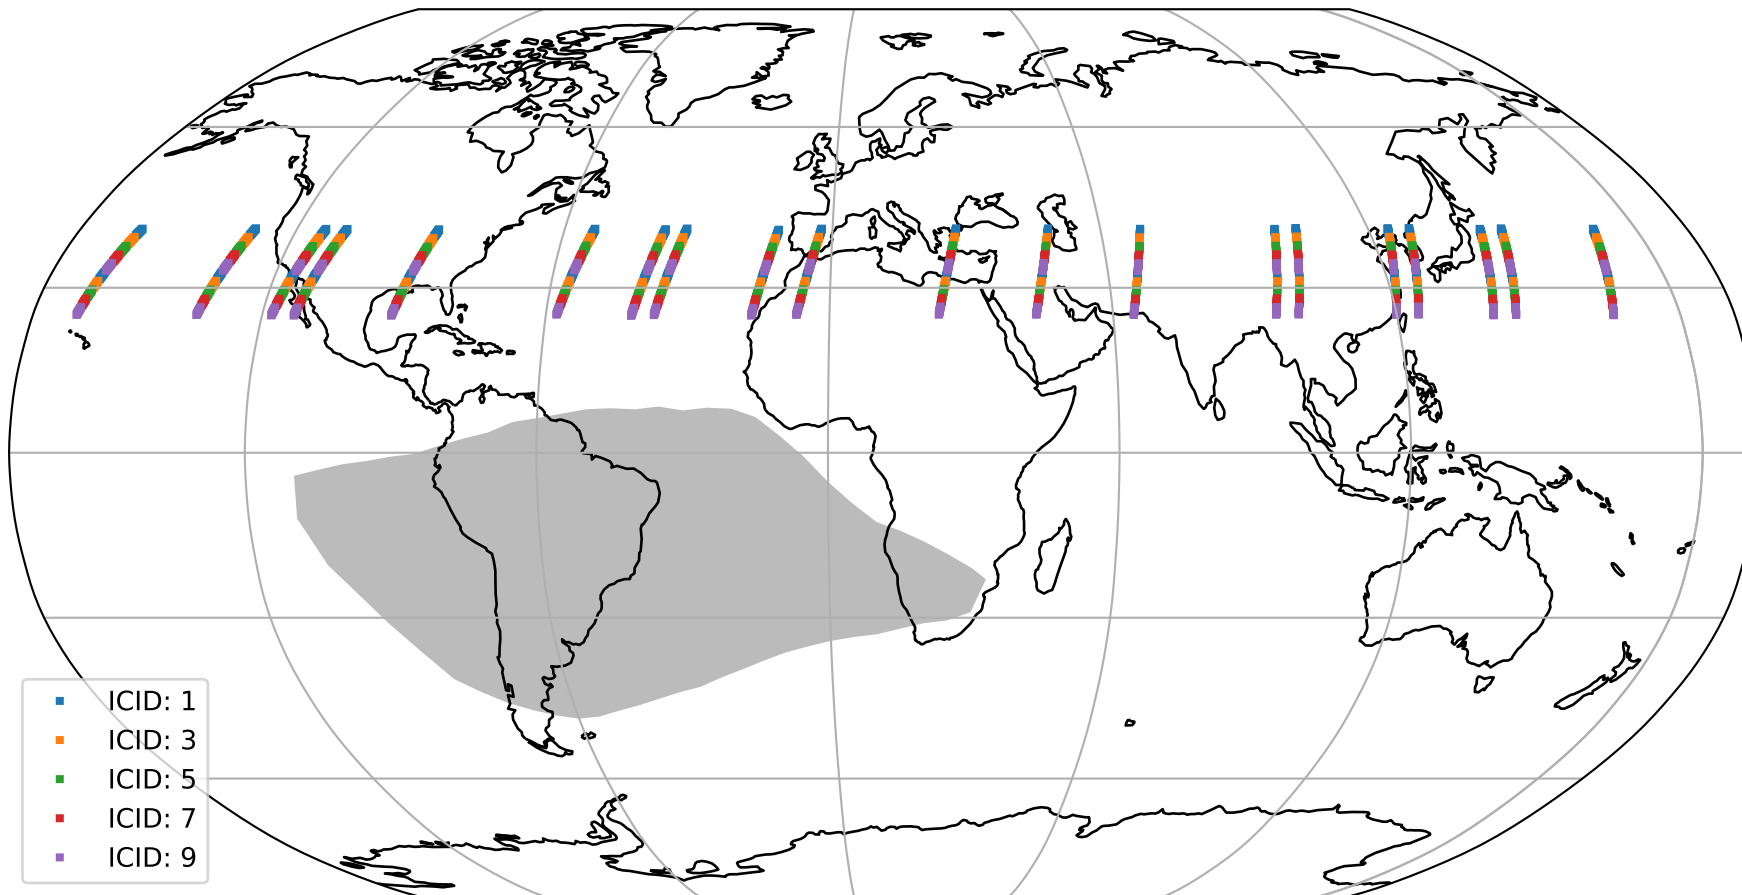

Tropomi SWIR offset (official)

orbits : 20 in [6022, 6067]
coverage : 2018-12-12 / 2018-12-15
median : 0.52598 V
spread : 0.035928 V
created : 2023-08-21T14:20:15

value detector map

Tropomi SWIR offset (official)

orbits : 20 in [6022, 6067]
coverage : 2018-12-12 / 2018-12-15
median : 29.927 μV
spread : 18.268 μV
created : 2023-08-21T14:20:15

Tropomi SWIR offset (official)

orbits : 20 in [6022, 6067]
coverage : 2018-12-12 / 2018-12-15
median : -0.038876 mV
spread : 0.33849 mV
created : 2023-08-21T14:20:15

value compared with SWIR offset CKD

Tropomi SWIR offset (official) ground-tracks of Sentinel-5P

orbits : 20 in [6022, 6067]
coverage : 2018-12-12 / 2018-12-15
created : 2023-08-21T14:20:15

Tropomi SWIR offset (official)

orbits : [2827, 6067]
coverage : 2018-04-30 / 2018-12-15
created : 2023-08-21T14:20:16

trend of detector median & temperatures