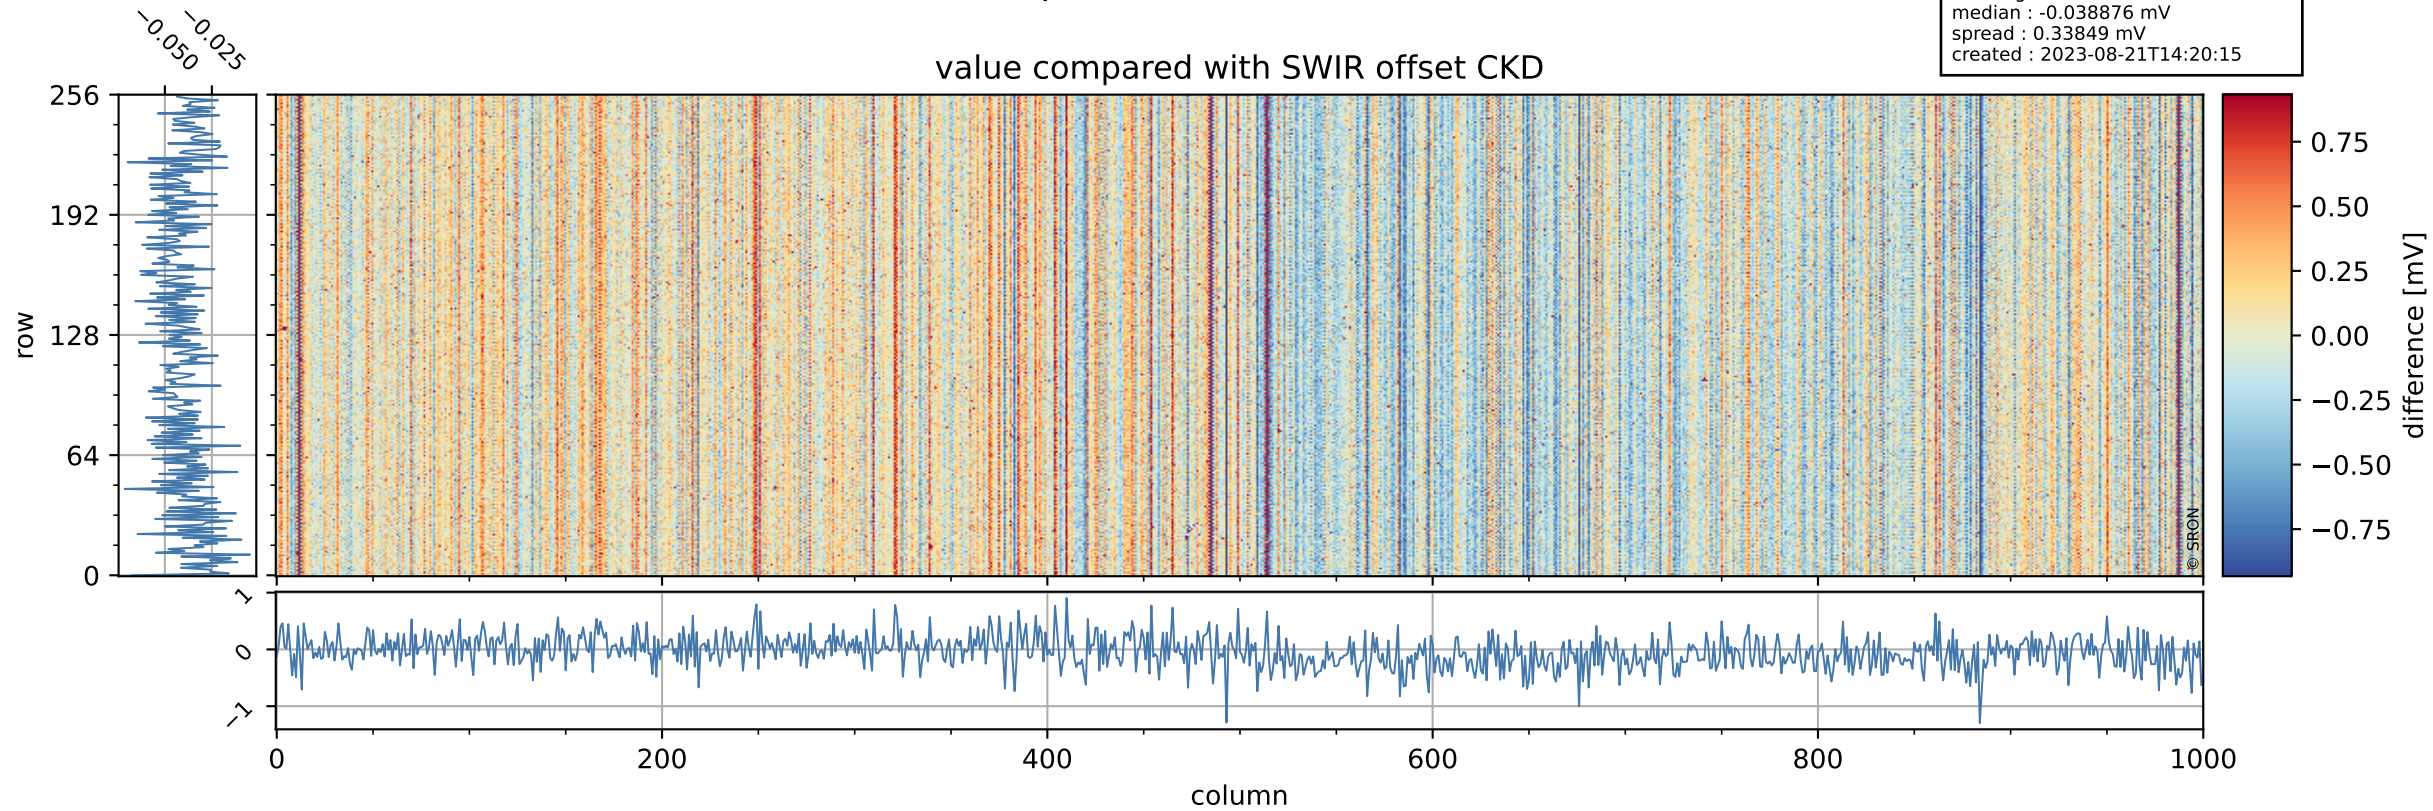

Tropomi SWIR offset (official)

orbits : 20 in [6022, 6067]
coverage : 2018-12-12 / 2018-12-15
median : 0.52598 V
spread : 0.035928 V
created : 2023-08-21T14:20:15

value detector map

Tropomi SWIR offset (official)

orbits : 20 in [6022, 6067]
coverage : 2018-12-12 / 2018-12-15
median : 29.927 μV
spread : 18.268 μV
created : 2023-08-21T14:20:15

Tropomi SWIR offset (official)

orbits : 20 in [6022, 6067]
coverage : 2018-12-12 / 2018-12-15
median : -0.038876 mV
spread : 0.33849 mV
created : 2023-08-21T14:20:15

value compared with SWIR offset CKD

Tropomi SWIR offset (official) ground-tracks of Sentinel-5P

orbits : 20 in [6022, 6067]
coverage : 2018-12-12 / 2018-12-15
created : 2023-08-21T14:20:15

Tropomi SWIR offset (official)

orbits : [2827, 6067]
coverage : 2018-04-30 / 2018-12-15
created : 2023-08-21T14:20:16

trend of detector median & temperatures