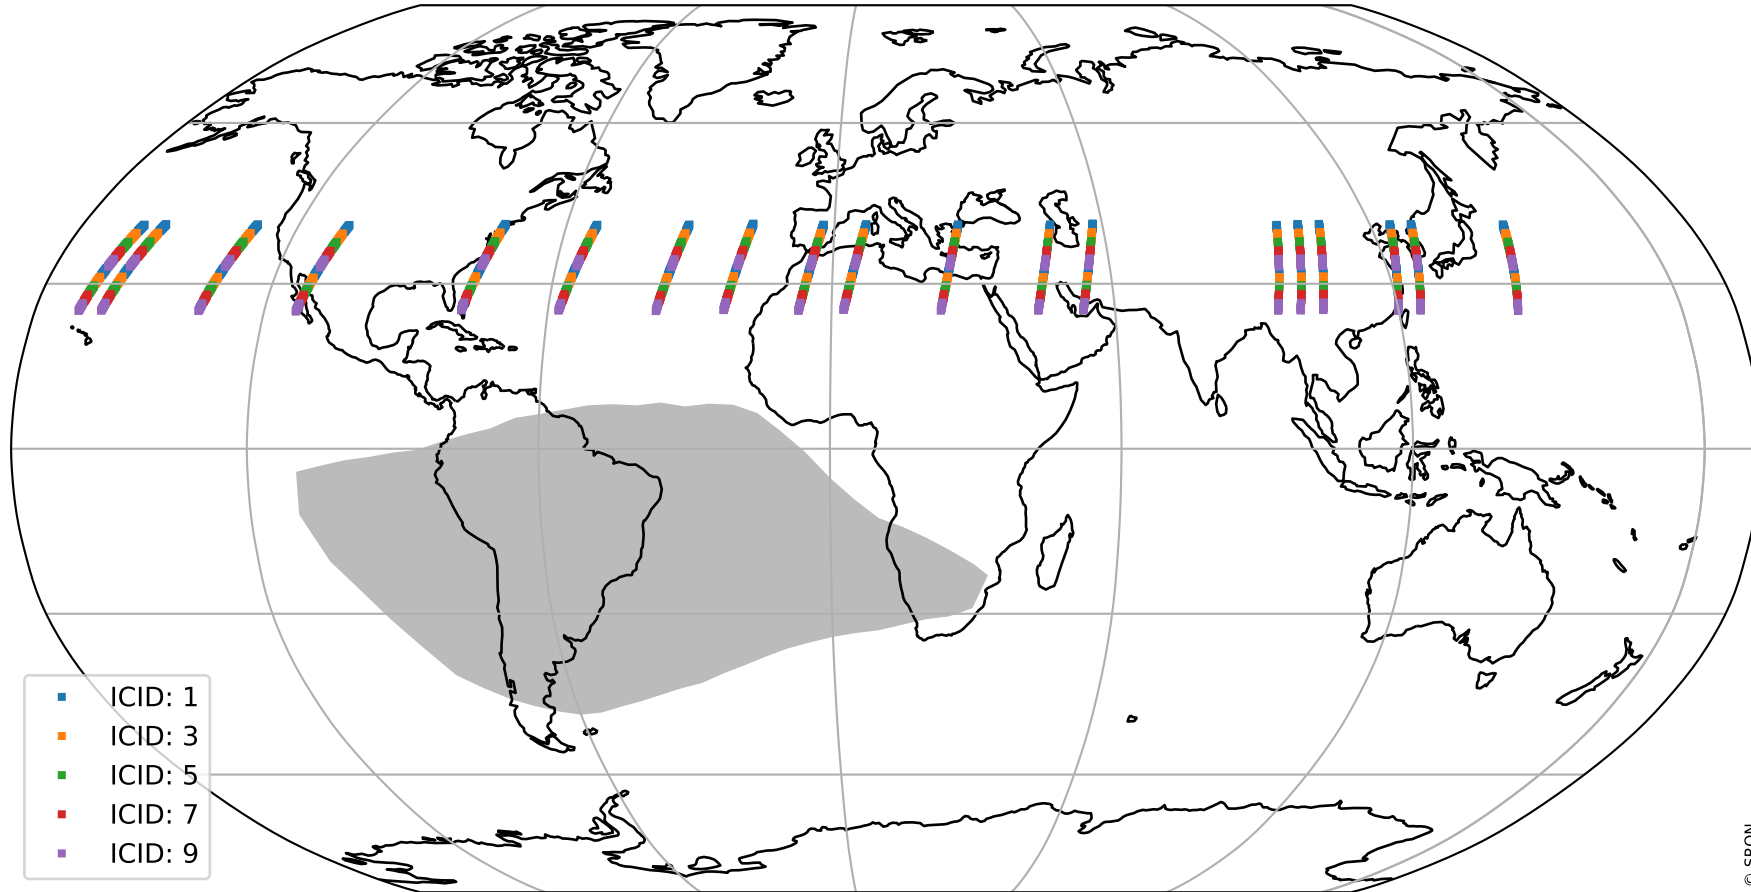

Tropomi SWIR offset (official)

orbits : 19 in [6037, 6082]
coverage : 2018-12-13 / 2018-12-16
median : 0.52597 V
spread : 0.035928 V
created : 2023-08-21T14:20:16

value detector map

Tropomi SWIR offset (official)

orbits : 19 in [6037, 6082]
coverage : 2018-12-13 / 2018-12-16
median : 30.42 μV
spread : 18.527 μV
created : 2023-08-21T14:20:17

Tropomi SWIR offset (official)

orbits : 19 in [6037, 6082]
coverage : 2018-12-13 / 2018-12-16
median : -0.040831 mV
spread : 0.33669 mV
created : 2023-08-21T14:20:17

value compared with SWIR offset CKD

Tropomi SWIR offset (official) ground-tracks of Sentinel-5P

orbits : 19 in [6037, 6082]
coverage : 2018-12-13 / 2018-12-16
created : 2023-08-21T14:20:17

Tropomi SWIR offset (official)

orbits : [2827, 6082]
coverage : 2018-04-30 / 2018-12-16
created : 2023-08-21T14:20:18

trend of detector median & temperatures