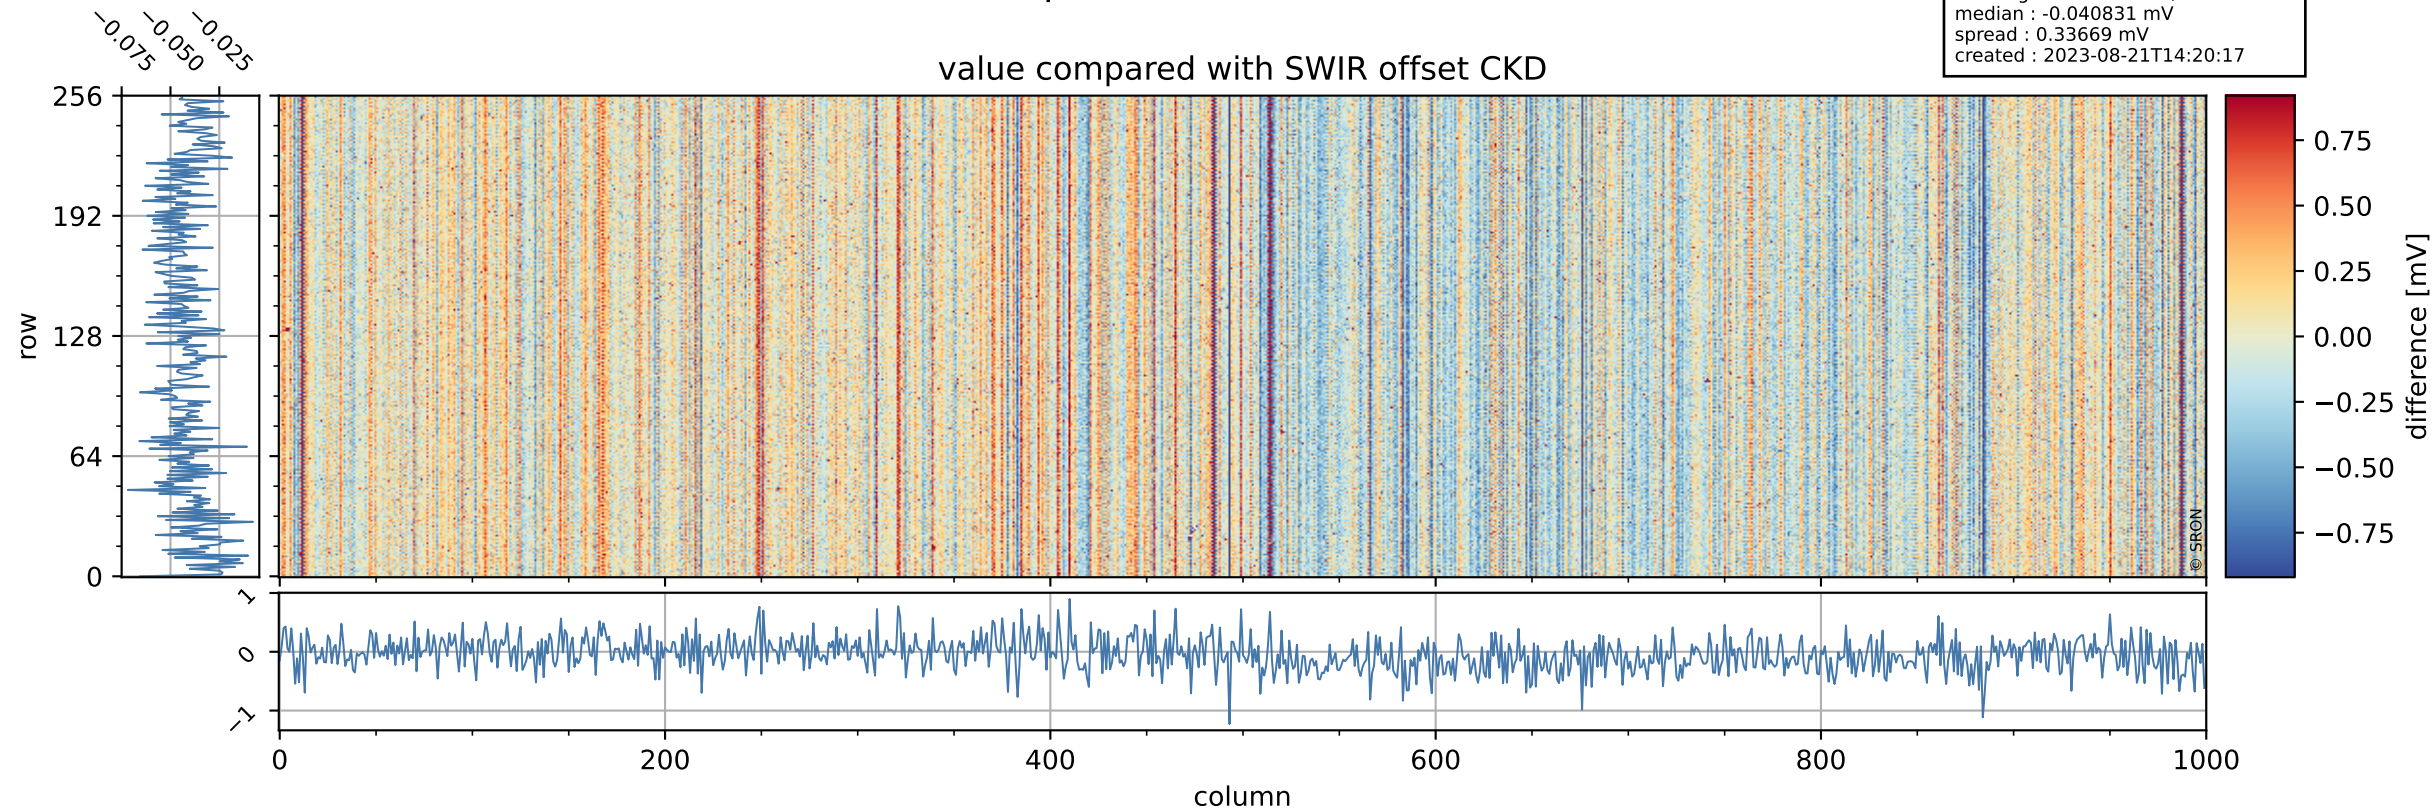

Tropomi SWIR offset (official)

orbits : 19 in [6037, 6082]
coverage : 2018-12-13 / 2018-12-16
median : 0.52597 V
spread : 0.035928 V
created : 2023-08-21T14:20:16

value detector map

Tropomi SWIR offset (official)

orbits : 19 in [6037, 6082]
coverage : 2018-12-13 / 2018-12-16
median : 30.42 μV
spread : 18.527 μV
created : 2023-08-21T14:20:17

Tropomi SWIR offset (official)

orbits : 19 in [6037, 6082]
coverage : 2018-12-13 / 2018-12-16
median : -0.040831 mV
spread : 0.33669 mV
created : 2023-08-21T14:20:17

value compared with SWIR offset CKD

Tropomi SWIR offset (official) ground-tracks of Sentinel-5P

orbits : 19 in [6037, 6082]
coverage : 2018-12-13 / 2018-12-16
created : 2023-08-21T14:20:17

Tropomi SWIR offset (official)

orbits : [2827, 6082]
coverage : 2018-04-30 / 2018-12-16
created : 2023-08-21T14:20:18

trend of detector median & temperatures