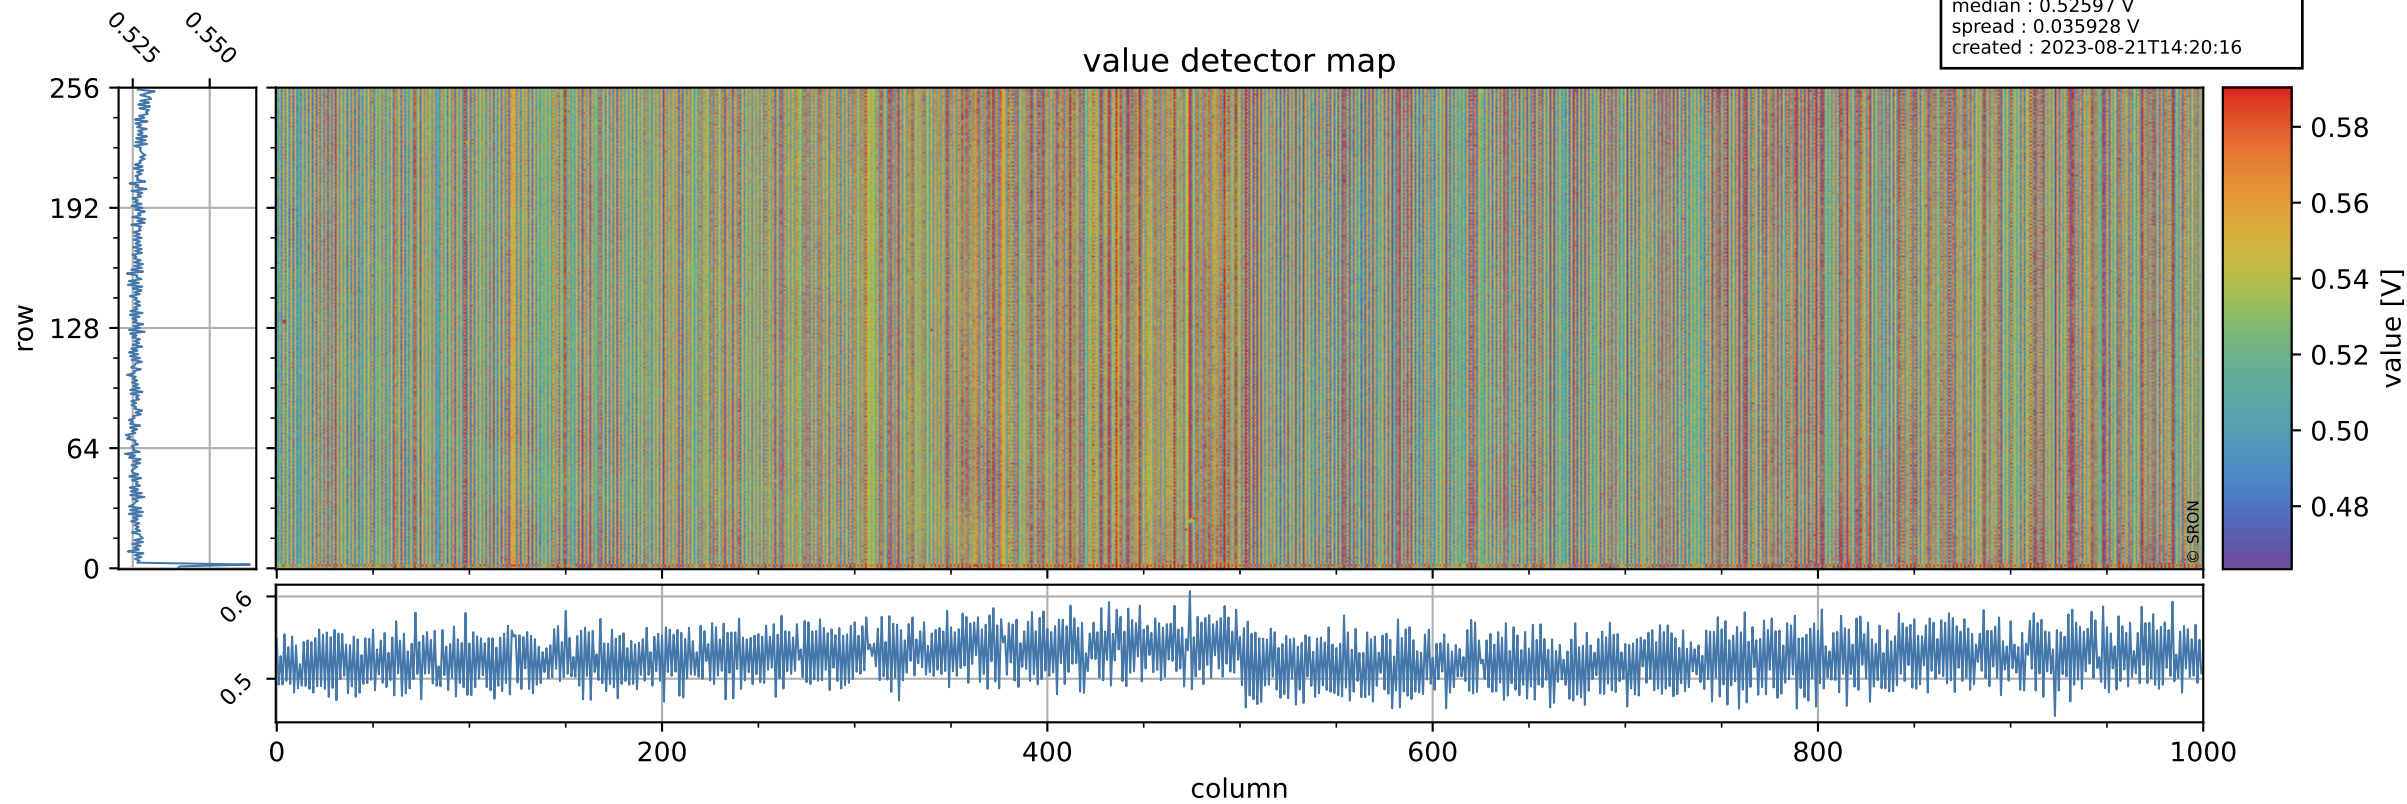

Tropomi SWIR offset (official)

orbits : 19 in [6037, 6082]
coverage : 2018-12-13 / 2018-12-16
median : 0.52597 V
spread : 0.035928 V
created : 2023-08-21T14:20:16

value detector map

Tropomi SWIR offset (official)

orbits : 19 in [6037, 6082]
coverage : 2018-12-13 / 2018-12-16
median : 30.42 μV
spread : 18.527 μV
created : 2023-08-21T14:20:17

Tropomi SWIR offset (official)

orbits : 19 in [6037, 6082]
coverage : 2018-12-13 / 2018-12-16
median : -0.040831 mV
spread : 0.33669 mV
created : 2023-08-21T14:20:17

value compared with SWIR offset CKD

Tropomi SWIR offset (official) ground-tracks of Sentinel-5P

orbits : 19 in [6037, 6082]
coverage : 2018-12-13 / 2018-12-16
created : 2023-08-21T14:20:17

Tropomi SWIR offset (official)

orbits : [2827, 6082]
coverage : 2018-04-30 / 2018-12-16
created : 2023-08-21T14:20:18

trend of detector median & temperatures