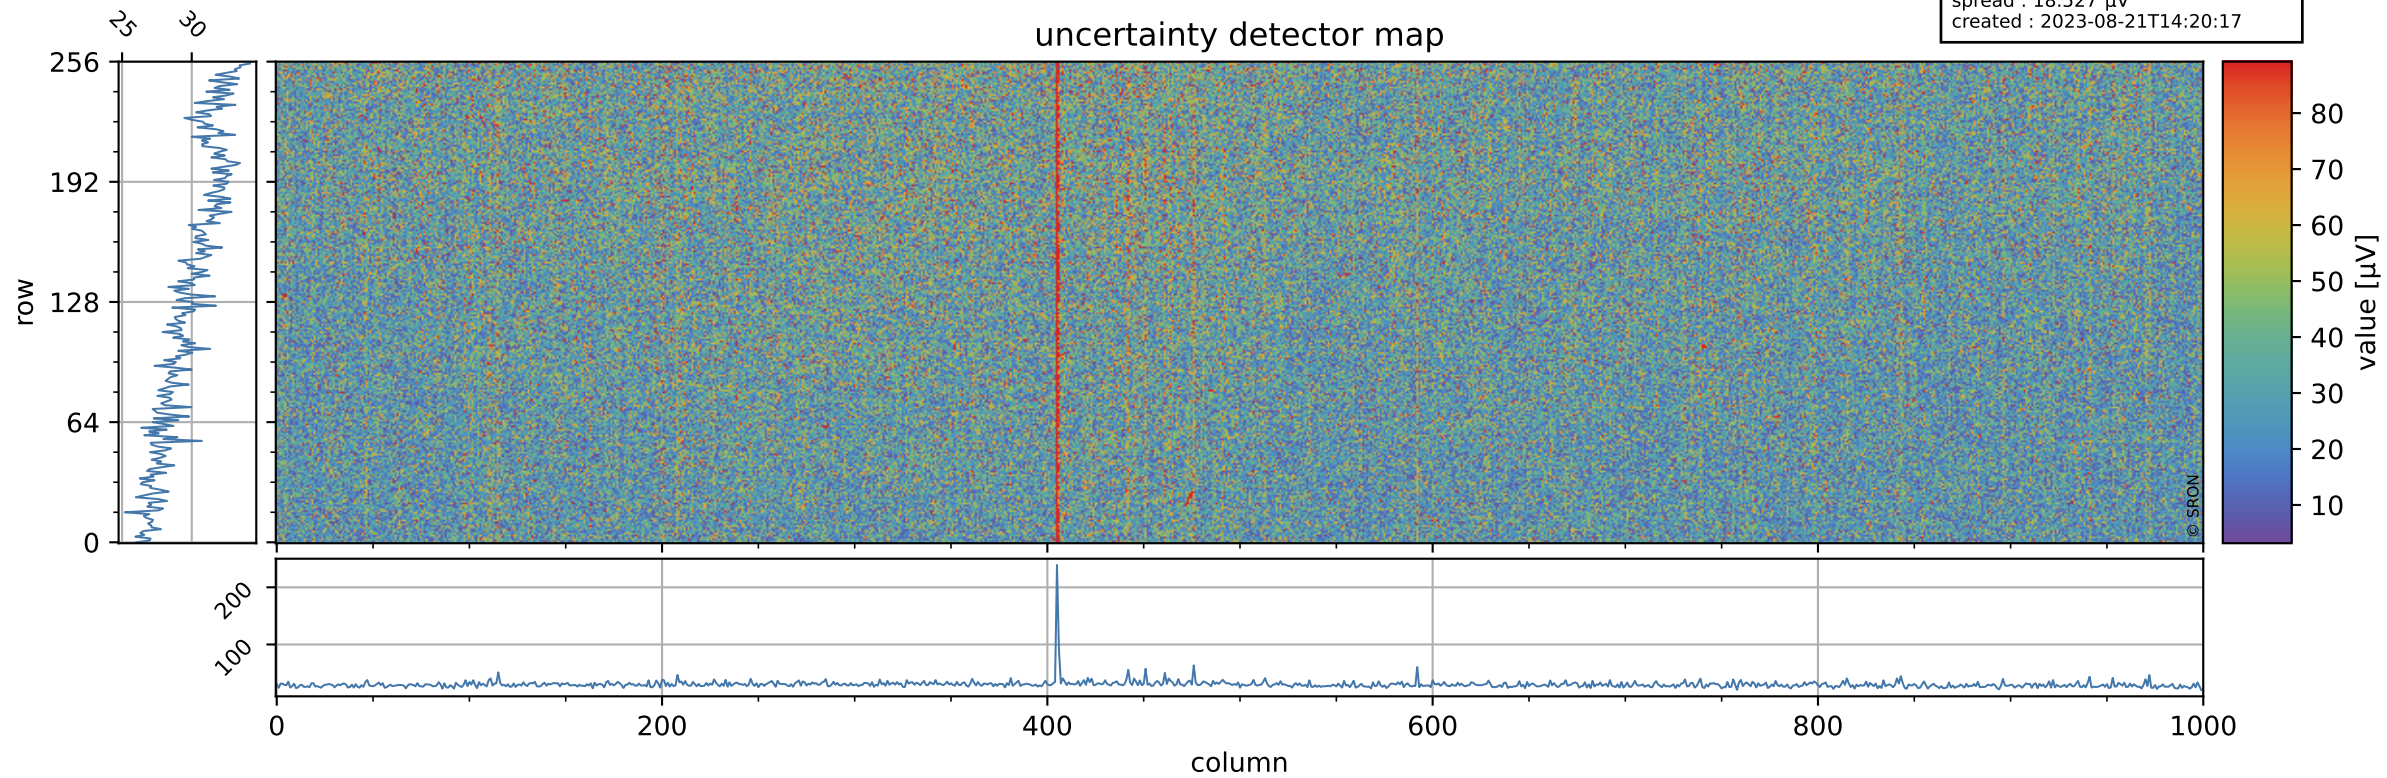

Tropomi SWIR offset (official)

orbits : 19 in [6037, 6082]
coverage : 2018-12-13 / 2018-12-16
median : 0.52597 V
spread : 0.035928 V
created : 2023-08-21T14:20:16

value detector map

Tropomi SWIR offset (official)

orbits : 19 in [6037, 6082]
coverage : 2018-12-13 / 2018-12-16
median : 30.42 μV
spread : 18.527 μV
created : 2023-08-21T14:20:17

Tropomi SWIR offset (official)

orbits : 19 in [6037, 6082]
coverage : 2018-12-13 / 2018-12-16
median : -0.040831 mV
spread : 0.33669 mV
created : 2023-08-21T14:20:17

value compared with SWIR offset CKD

Tropomi SWIR offset (official) ground-tracks of Sentinel-5P

orbits : 19 in [6037, 6082]
coverage : 2018-12-13 / 2018-12-16
created : 2023-08-21T14:20:17

Tropomi SWIR offset (official)

orbits : [2827, 6082]
coverage : 2018-04-30 / 2018-12-16
created : 2023-08-21T14:20:18

trend of detector median & temperatures