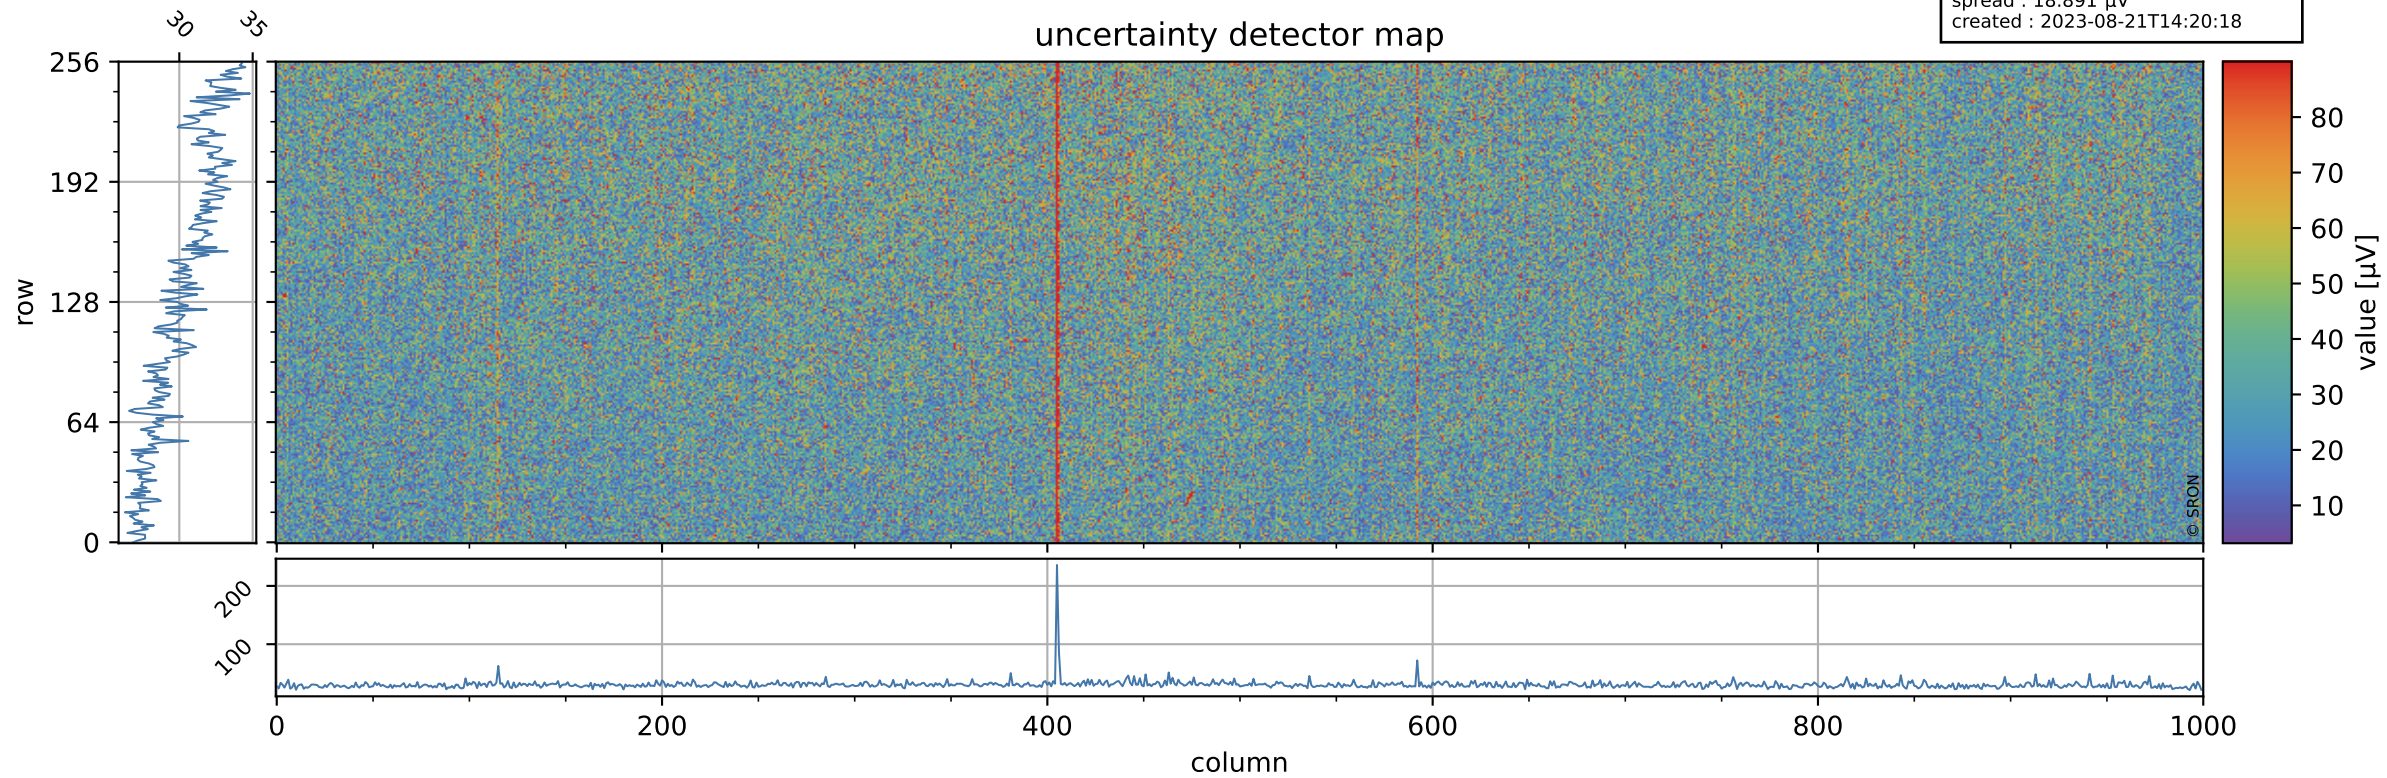

Tropomi SWIR offset (official)

orbits : 19 in [6052, 6097]
coverage : 2018-12-14 / 2018-12-17
median : 0.52598 V
spread : 0.035926 V
created : 2023-08-21T14:20:18

value detector map

Tropomi SWIR offset (official)

orbits : 19 in [6052, 6097]
coverage : 2018-12-14 / 2018-12-17
median : 30.87 μV
spread : 18.891 μV
created : 2023-08-21T14:20:18

Tropomi SWIR offset (official)

orbits : 19 in [6052, 6097]
coverage : 2018-12-14 / 2018-12-17
median : -0.041602 mV
spread : 0.33486 mV
created : 2023-08-21T14:20:19

value compared with SWIR offset CKD

Tropomi SWIR offset (official) ground-tracks of Sentinel-5P

orbits : 19 in [6052, 6097]
coverage : 2018-12-14 / 2018-12-17
created : 2023-08-21T14:20:19

Tropomi SWIR offset (official)

orbits : [2827, 6097]
coverage : 2018-04-30 / 2018-12-17
created : 2023-08-21T14:20:19

trend of detector median & temperatures