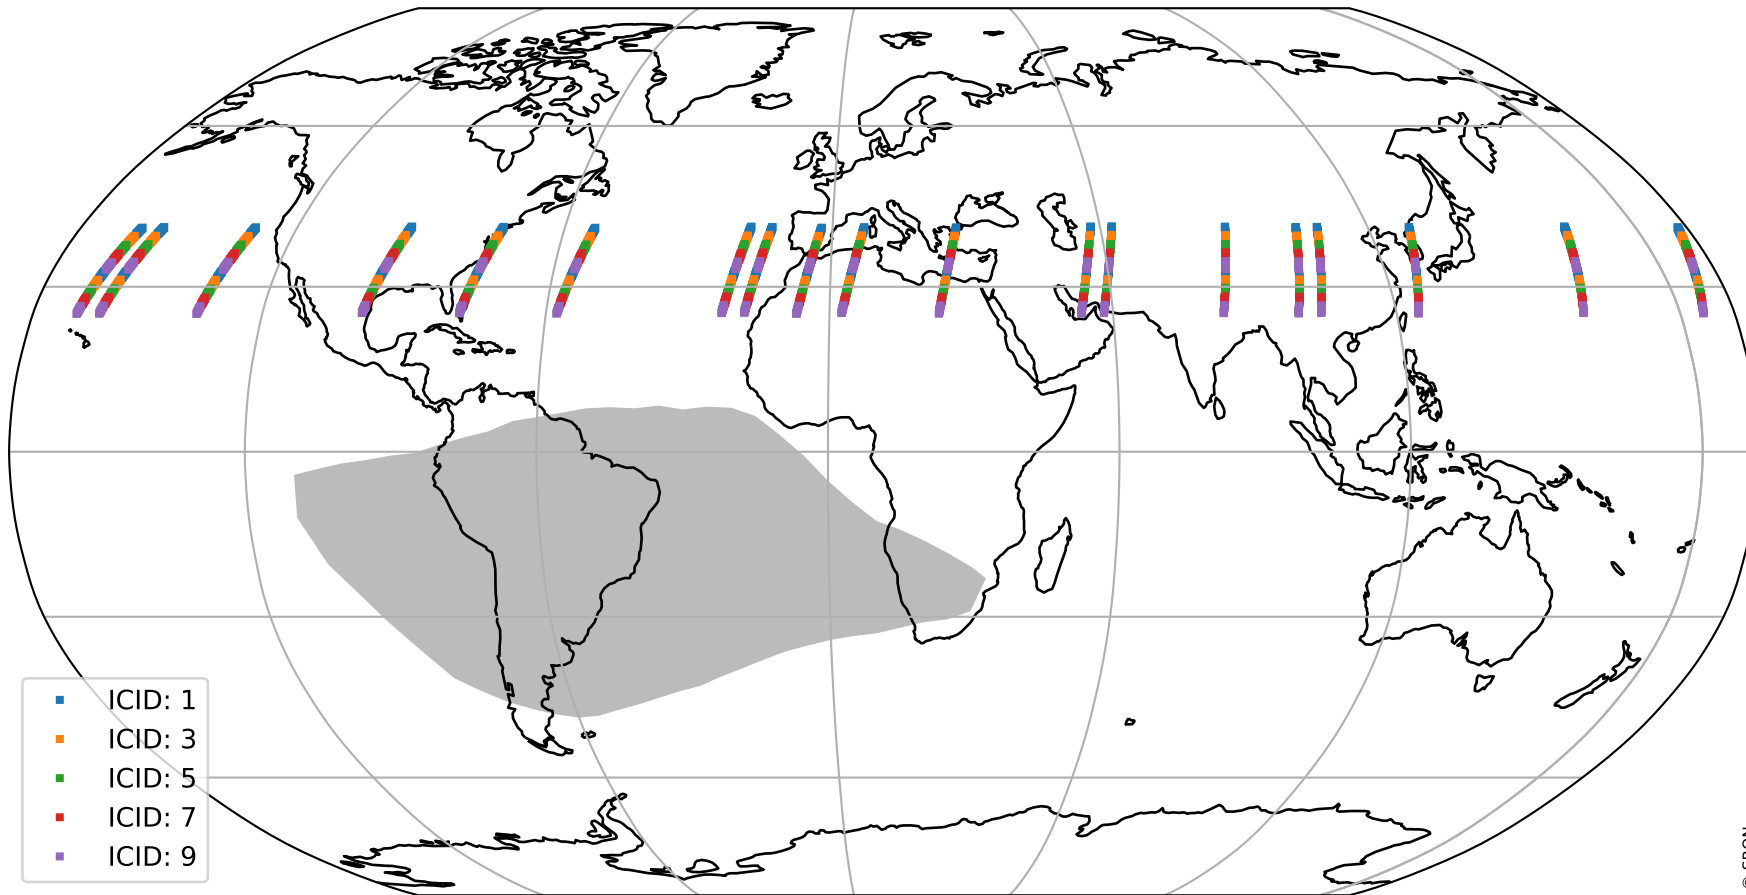

Tropomi SWIR offset (official)

orbits : 19 in [6052, 6097]
coverage : 2018-12-14 / 2018-12-17
median : 0.52598 V
spread : 0.035926 V
created : 2023-08-21T14:20:18

value detector map

Tropomi SWIR offset (official)

orbits : 19 in [6052, 6097]
coverage : 2018-12-14 / 2018-12-17
median : 30.87 μV
spread : 18.891 μV
created : 2023-08-21T14:20:18

Tropomi SWIR offset (official)

orbits : 19 in [6052, 6097]
coverage : 2018-12-14 / 2018-12-17
median : -0.041602 mV
spread : 0.33486 mV
created : 2023-08-21T14:20:19

value compared with SWIR offset CKD

Tropomi SWIR offset (official) ground-tracks of Sentinel-5P

orbits : 19 in [6052, 6097]
coverage : 2018-12-14 / 2018-12-17
created : 2023-08-21T14:20:19

Tropomi SWIR offset (official)

orbits : [2827, 6097]
coverage : 2018-04-30 / 2018-12-17
created : 2023-08-21T14:20:19

trend of detector median & temperatures