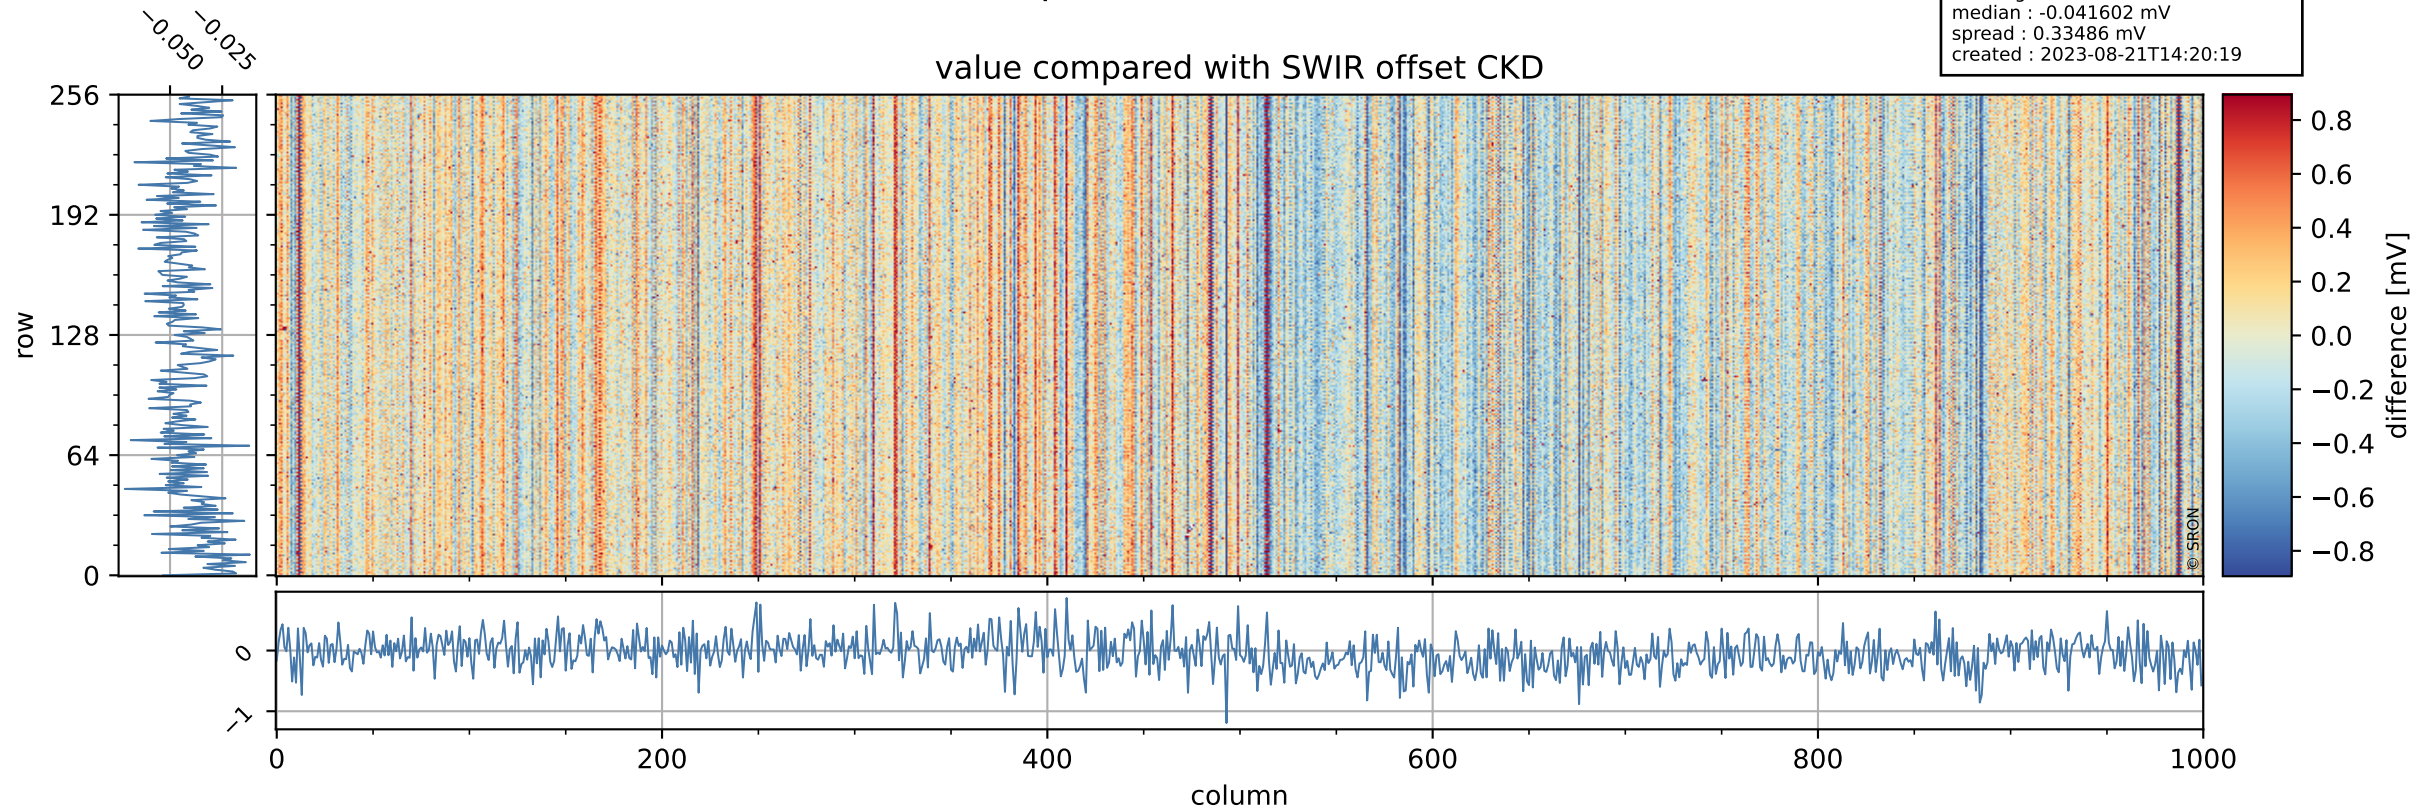

Tropomi SWIR offset (official)

orbits : 19 in [6052, 6097]
coverage : 2018-12-14 / 2018-12-17
median : 0.52598 V
spread : 0.035926 V
created : 2023-08-21T14:20:18

value detector map

Tropomi SWIR offset (official)

orbits : 19 in [6052, 6097]
coverage : 2018-12-14 / 2018-12-17
median : 30.87 μV
spread : 18.891 μV
created : 2023-08-21T14:20:18

Tropomi SWIR offset (official)

orbits : 19 in [6052, 6097]
coverage : 2018-12-14 / 2018-12-17
median : -0.041602 mV
spread : 0.33486 mV
created : 2023-08-21T14:20:19

value compared with SWIR offset CKD

Tropomi SWIR offset (official) ground-tracks of Sentinel-5P

orbits : 19 in [6052, 6097]
coverage : 2018-12-14 / 2018-12-17
created : 2023-08-21T14:20:19

Tropomi SWIR offset (official)

orbits : [2827, 6097]
coverage : 2018-04-30 / 2018-12-17
created : 2023-08-21T14:20:19

trend of detector median & temperatures