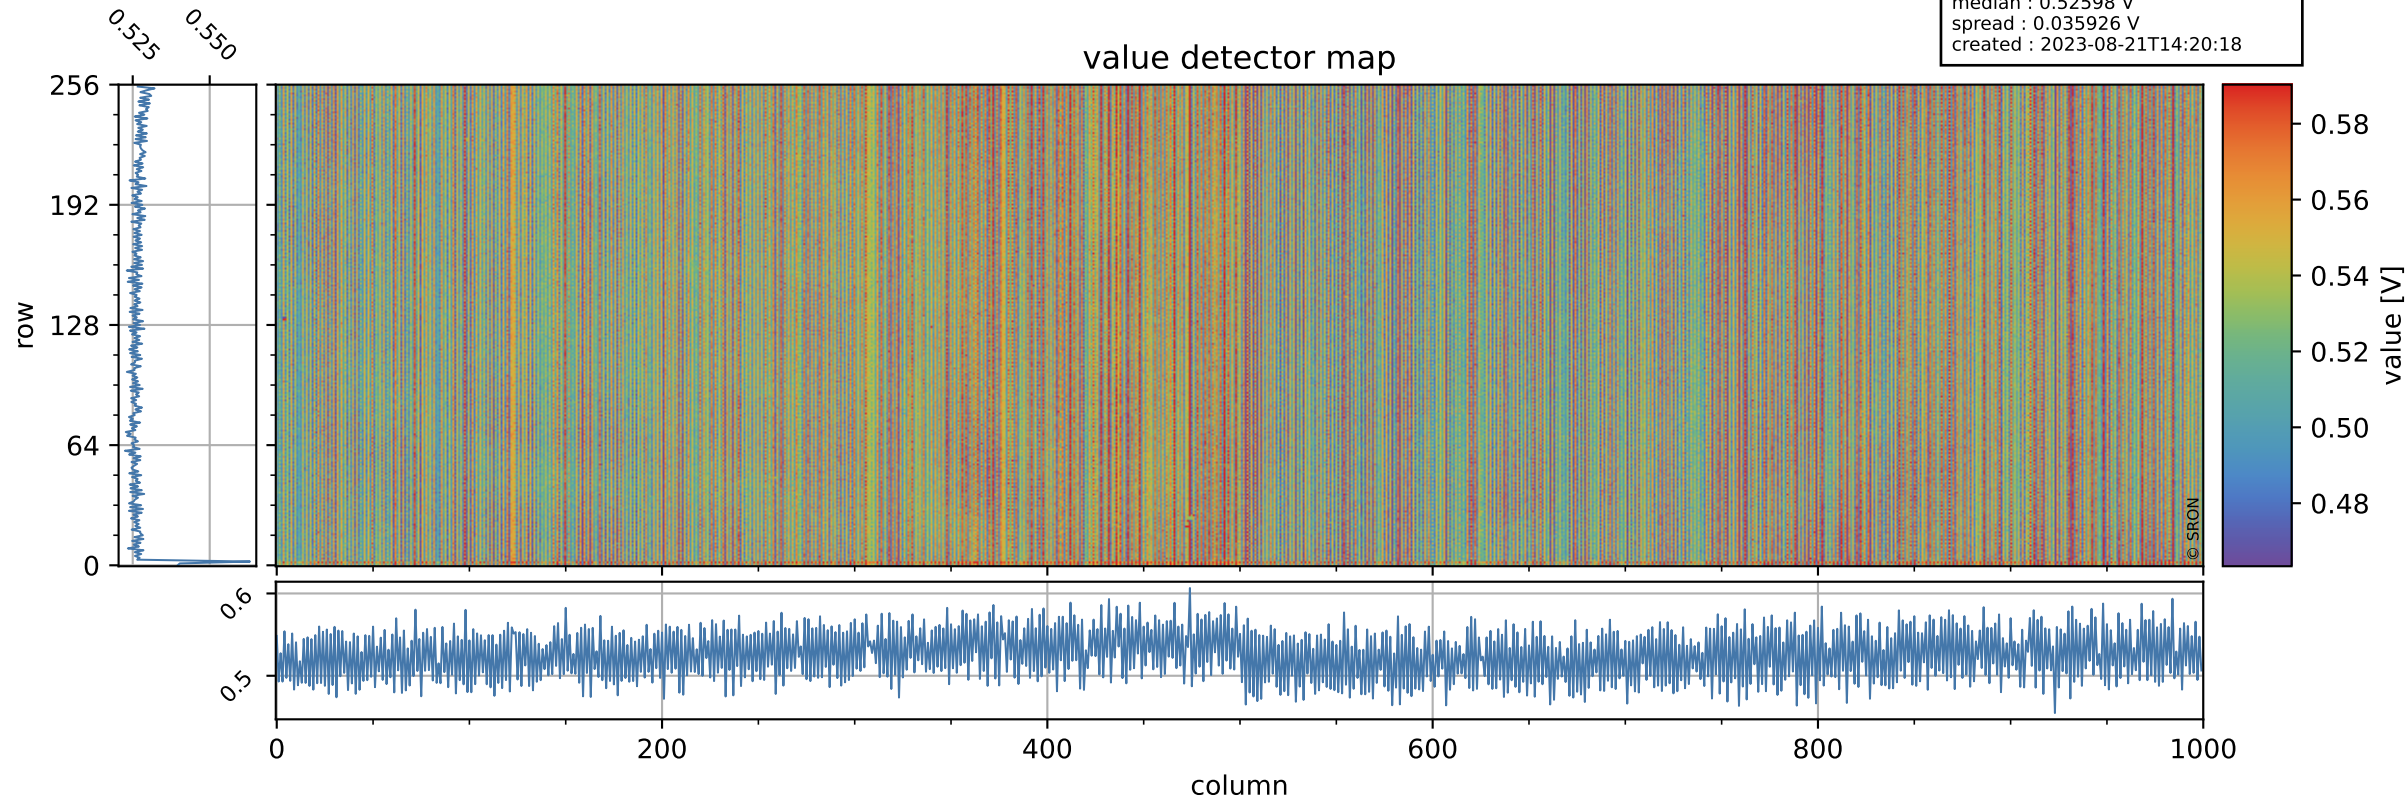

Tropomi SWIR offset (official)

orbits : 19 in [6052, 6097]
coverage : 2018-12-14 / 2018-12-17
median : 0.52598 V
spread : 0.035926 V
created : 2023-08-21T14:20:18

value detector map

Tropomi SWIR offset (official)

orbits : 19 in [6052, 6097]
coverage : 2018-12-14 / 2018-12-17
median : 30.87 μV
spread : 18.891 μV
created : 2023-08-21T14:20:18

Tropomi SWIR offset (official)

orbits : 19 in [6052, 6097]
coverage : 2018-12-14 / 2018-12-17
median : -0.041602 mV
spread : 0.33486 mV
created : 2023-08-21T14:20:19

value compared with SWIR offset CKD

Tropomi SWIR offset (official) ground-tracks of Sentinel-5P

orbits : 19 in [6052, 6097]
coverage : 2018-12-14 / 2018-12-17
created : 2023-08-21T14:20:19

Tropomi SWIR offset (official)

orbits : [2827, 6097]
coverage : 2018-04-30 / 2018-12-17
created : 2023-08-21T14:20:19

trend of detector median & temperatures