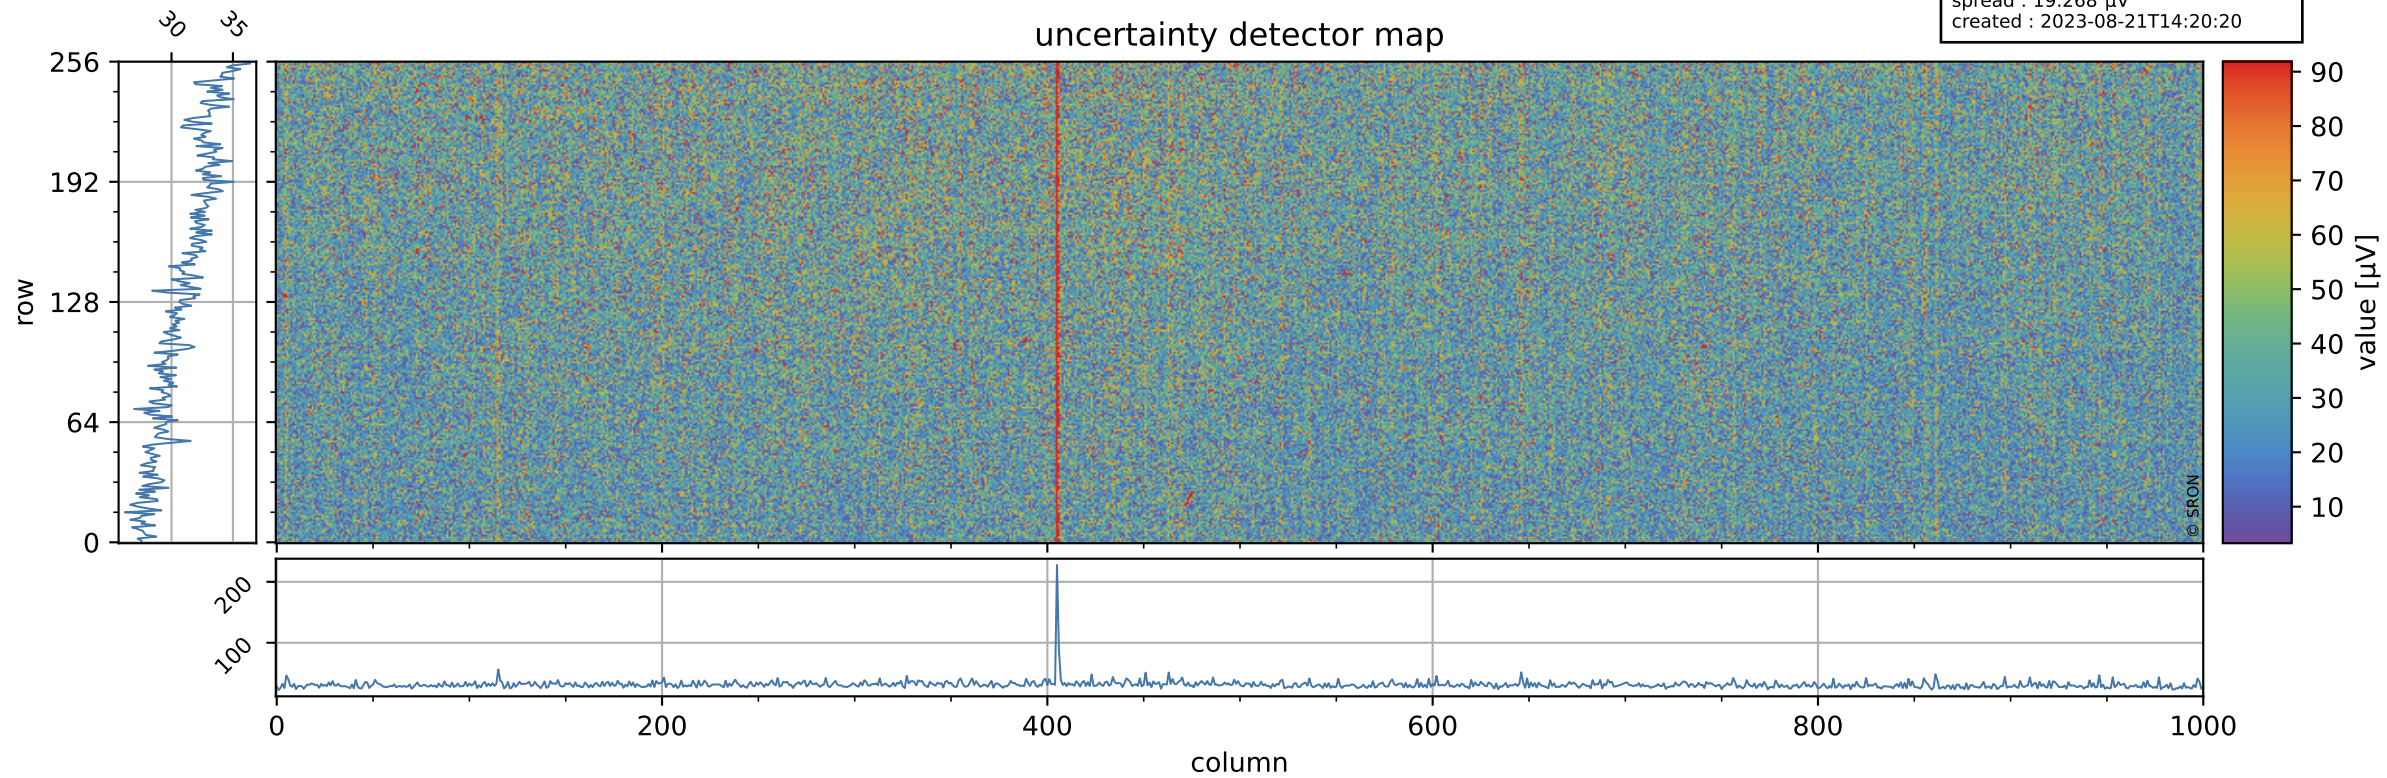

Tropomi SWIR offset (official)

orbits : 18 in [6067, 6112]
coverage : 2018-12-15 / 2018-12-18
median : 0.52598 V
spread : 0.035923 V
created : 2023-08-21T14:20:20

value detector map

Tropomi SWIR offset (official)

orbits : 18 in [6067, 6112]
coverage : 2018-12-15 / 2018-12-18
median : 31.586 μV
spread : 19.268 μV
created : 2023-08-21T14:20:20

Tropomi SWIR offset (official)

value compared with SWIR offset CKD

orbits : 18 in [6067, 6112]
coverage : 2018-12-15 / 2018-12-18
median : -0.040261 mV
spread : 0.33038 mV
created : 2023-08-21T14:20:21

Tropomi SWIR offset (official) ground-tracks of Sentinel-5P

orbits : 18 in [6067, 6112]
coverage : 2018-12-15 / 2018-12-18
created : 2023-08-21T14:20:21

Tropomi SWIR offset (official)

orbits : [2827, 6112]
coverage : 2018-04-30 / 2018-12-18
created : 2023-08-21T14:20:21

trend of detector median & temperatures