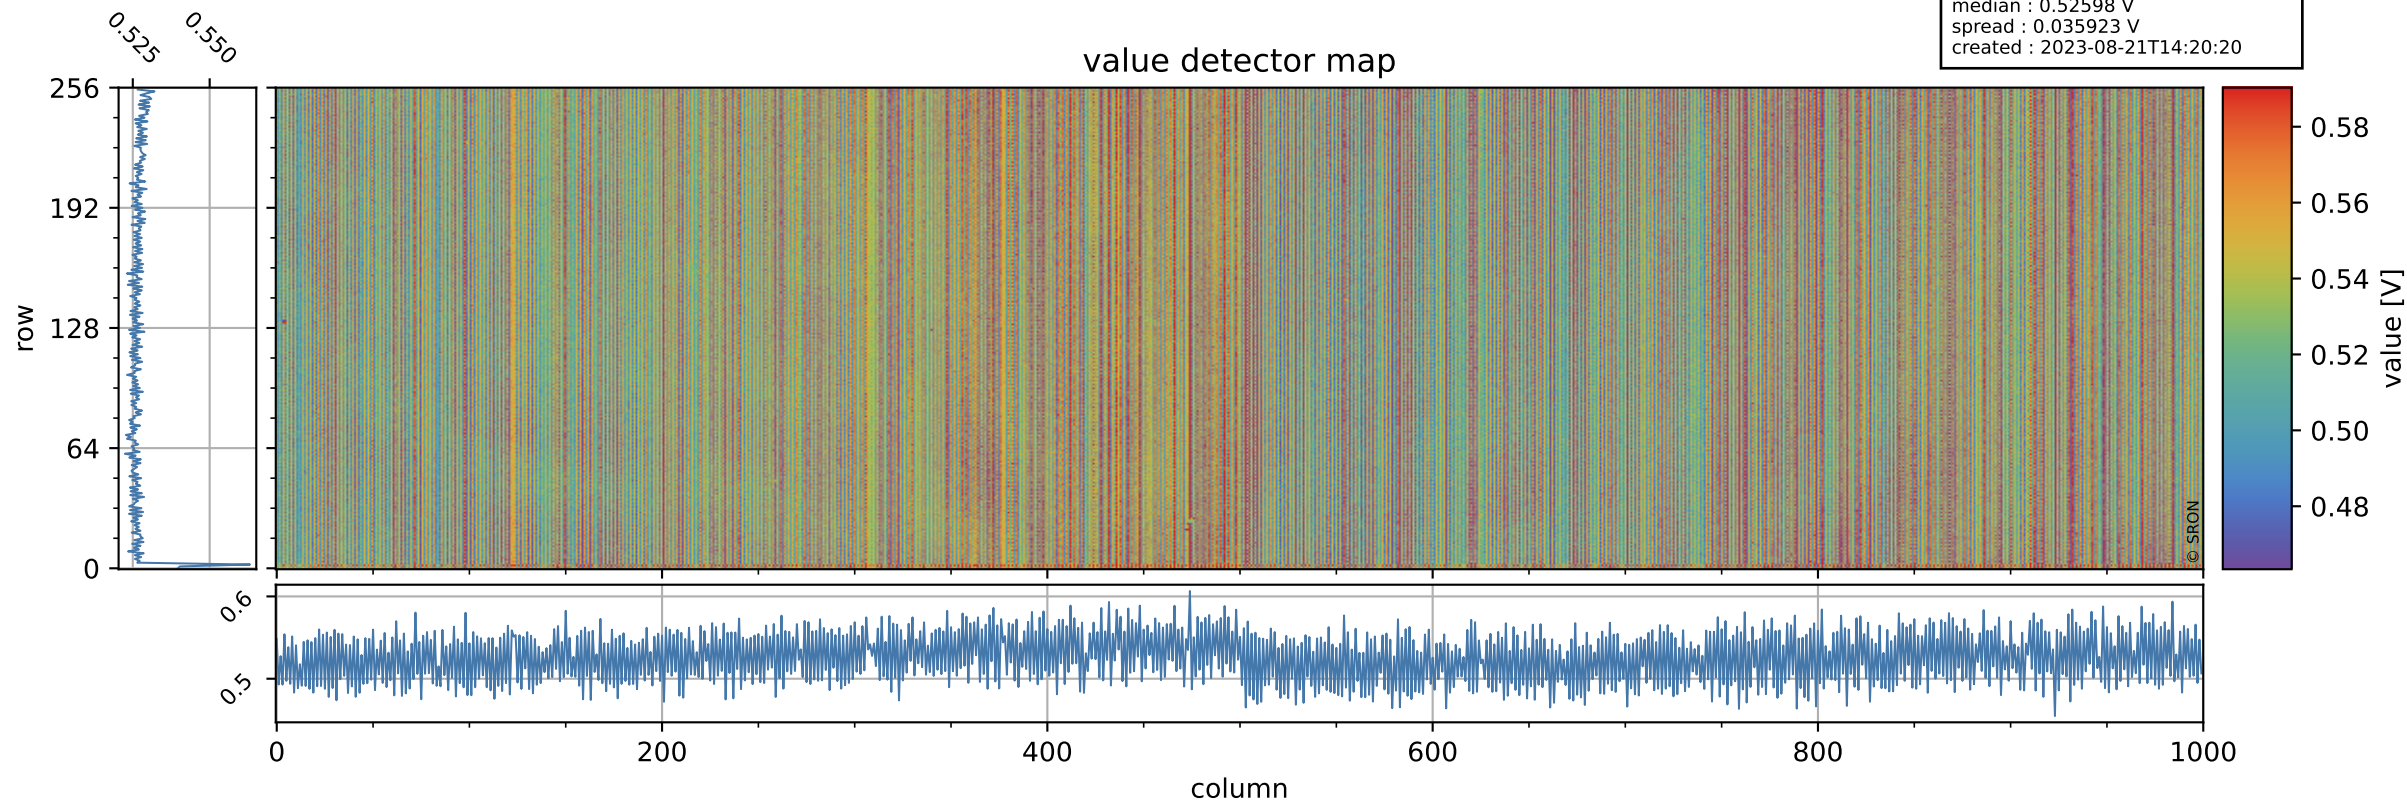

Tropomi SWIR offset (official)

orbits : 18 in [6067, 6112]
coverage : 2018-12-15 / 2018-12-18
median : 0.52598 V
spread : 0.035923 V
created : 2023-08-21T14:20:20

value detector map

Tropomi SWIR offset (official)

orbits : 18 in [6067, 6112]
coverage : 2018-12-15 / 2018-12-18
median : 31.586 μV
spread : 19.268 μV
created : 2023-08-21T14:20:20

Tropomi SWIR offset (official)

value compared with SWIR offset CKD

orbits : 18 in [6067, 6112]
coverage : 2018-12-15 / 2018-12-18
median : -0.040261 mV
spread : 0.33038 mV
created : 2023-08-21T14:20:21

Tropomi SWIR offset (official) ground-tracks of Sentinel-5P

orbits : 18 in [6067, 6112]
coverage : 2018-12-15 / 2018-12-18
created : 2023-08-21T14:20:21

Tropomi SWIR offset (official)

orbits : [2827, 6112]
coverage : 2018-04-30 / 2018-12-18
created : 2023-08-21T14:20:21

trend of detector median & temperatures