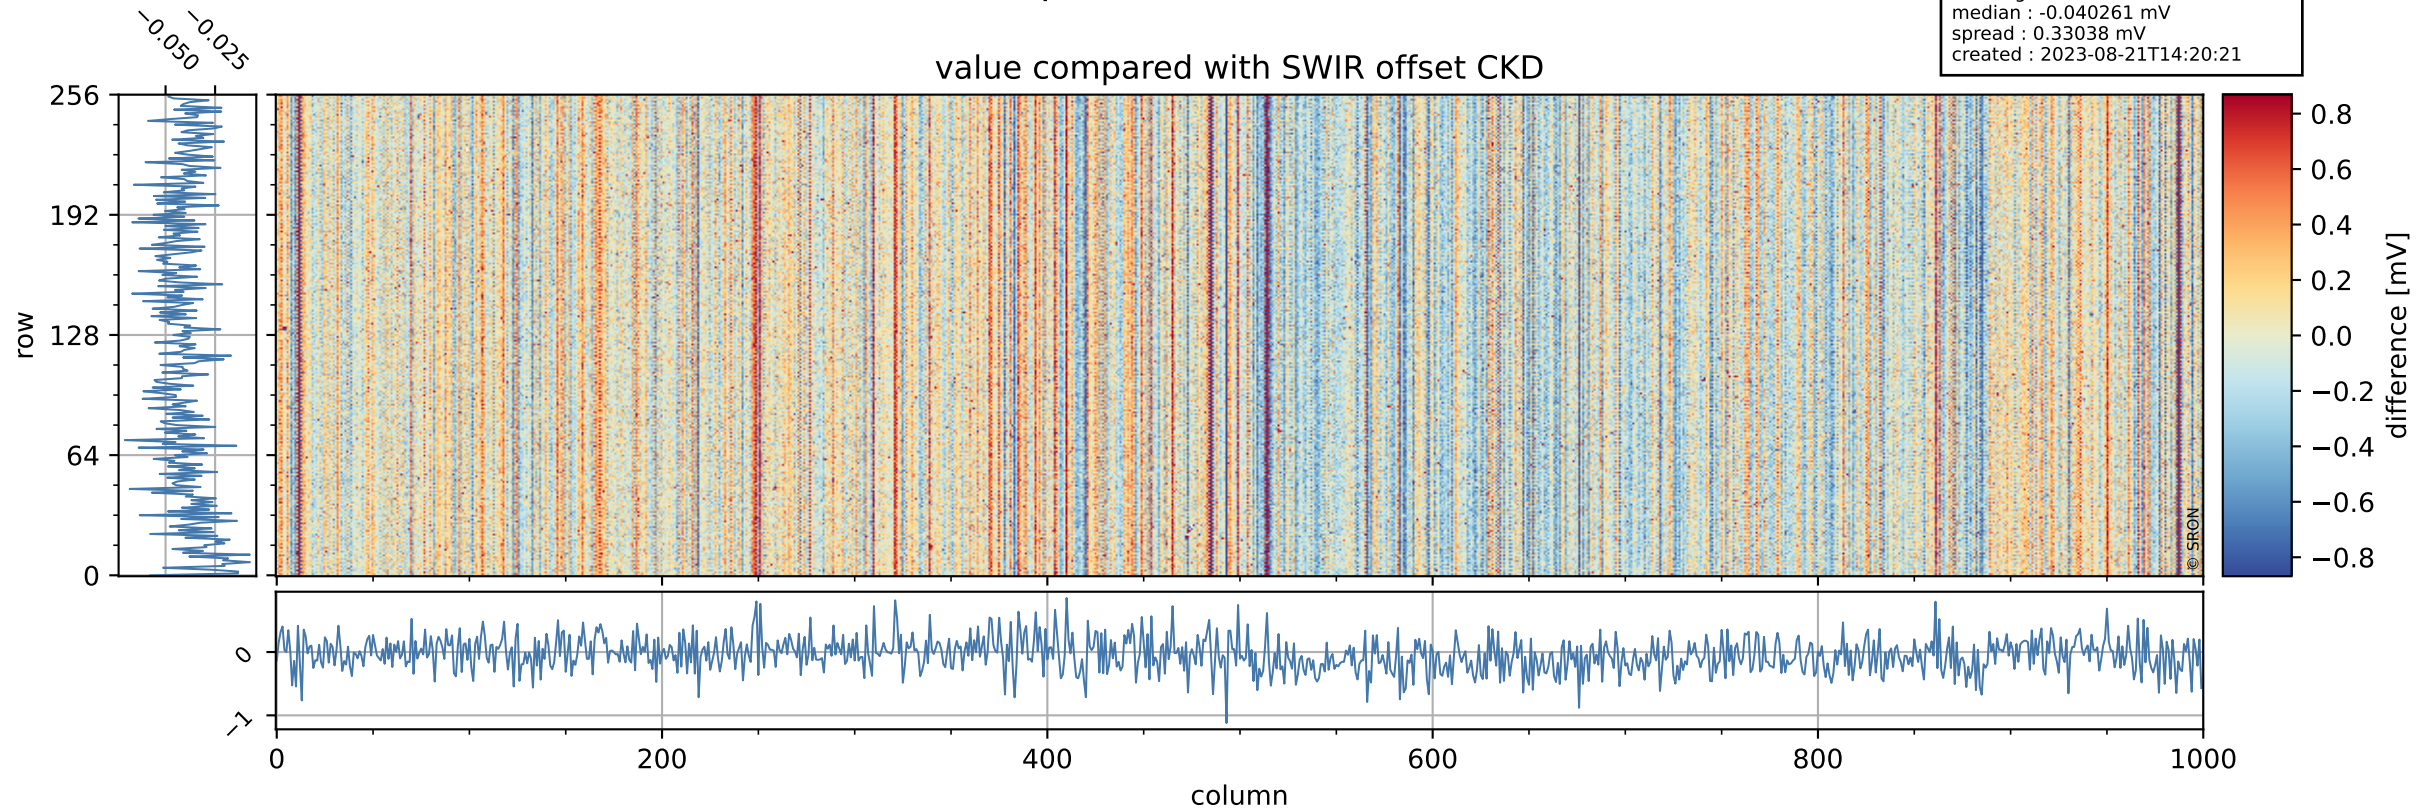

Tropomi SWIR offset (official)

orbits : 18 in [6067, 6112]
coverage : 2018-12-15 / 2018-12-18
median : 0.52598 V
spread : 0.035923 V
created : 2023-08-21T14:20:20

value detector map

Tropomi SWIR offset (official)

orbits : 18 in [6067, 6112]
coverage : 2018-12-15 / 2018-12-18
median : 31.586 μV
spread : 19.268 μV
created : 2023-08-21T14:20:20

Tropomi SWIR offset (official)

value compared with SWIR offset CKD

orbits : 18 in [6067, 6112]
coverage : 2018-12-15 / 2018-12-18
median : -0.040261 mV
spread : 0.33038 mV
created : 2023-08-21T14:20:21

Tropomi SWIR offset (official) ground-tracks of Sentinel-5P

orbits : 18 in [6067, 6112]
coverage : 2018-12-15 / 2018-12-18
created : 2023-08-21T14:20:21

Tropomi SWIR offset (official)

orbits : [2827, 6112]
coverage : 2018-04-30 / 2018-12-18
created : 2023-08-21T14:20:21

trend of detector median & temperatures