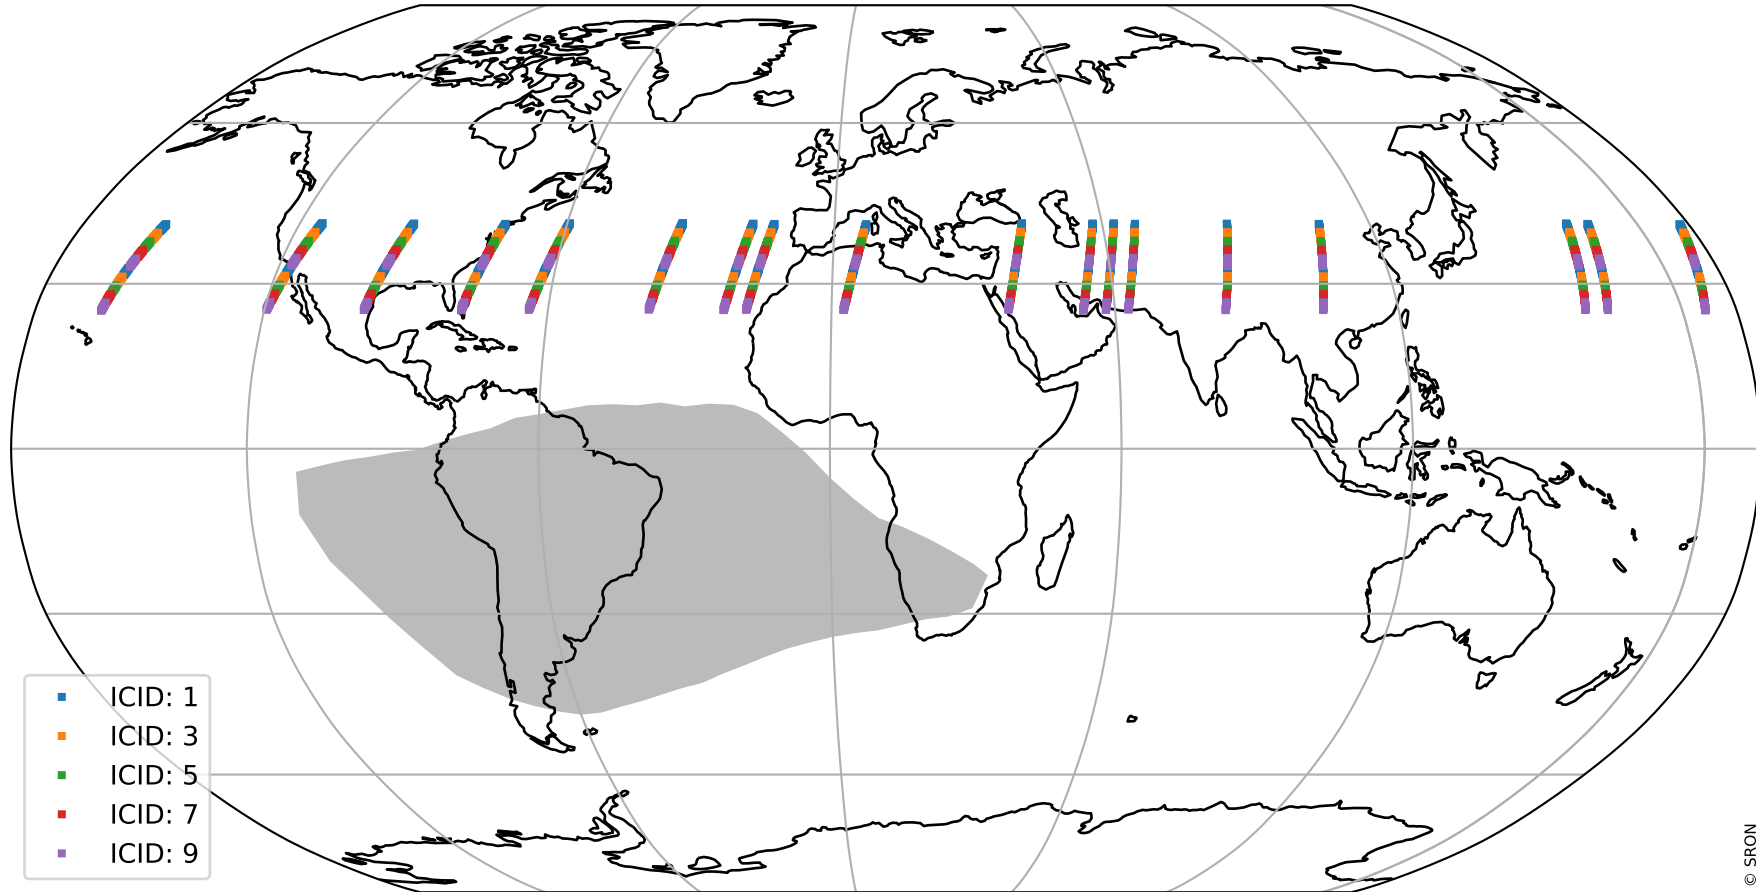

Tropomi SWIR offset (official)

orbits : 18 in [6067, 6112]
coverage : 2018-12-15 / 2018-12-18
median : 0.52598 V
spread : 0.035923 V
created : 2023-08-21T14:20:20

value detector map

Tropomi SWIR offset (official)

orbits : 18 in [6067, 6112]
coverage : 2018-12-15 / 2018-12-18
median : 31.586 μV
spread : 19.268 μV
created : 2023-08-21T14:20:20

Tropomi SWIR offset (official)

value compared with SWIR offset CKD

orbits : 18 in [6067, 6112]
coverage : 2018-12-15 / 2018-12-18
median : -0.040261 mV
spread : 0.33038 mV
created : 2023-08-21T14:20:21

Tropomi SWIR offset (official) ground-tracks of Sentinel-5P

orbits : 18 in [6067, 6112]
coverage : 2018-12-15 / 2018-12-18
created : 2023-08-21T14:20:21

Tropomi SWIR offset (official)

orbits : [2827, 6112]
coverage : 2018-04-30 / 2018-12-18
created : 2023-08-21T14:20:21