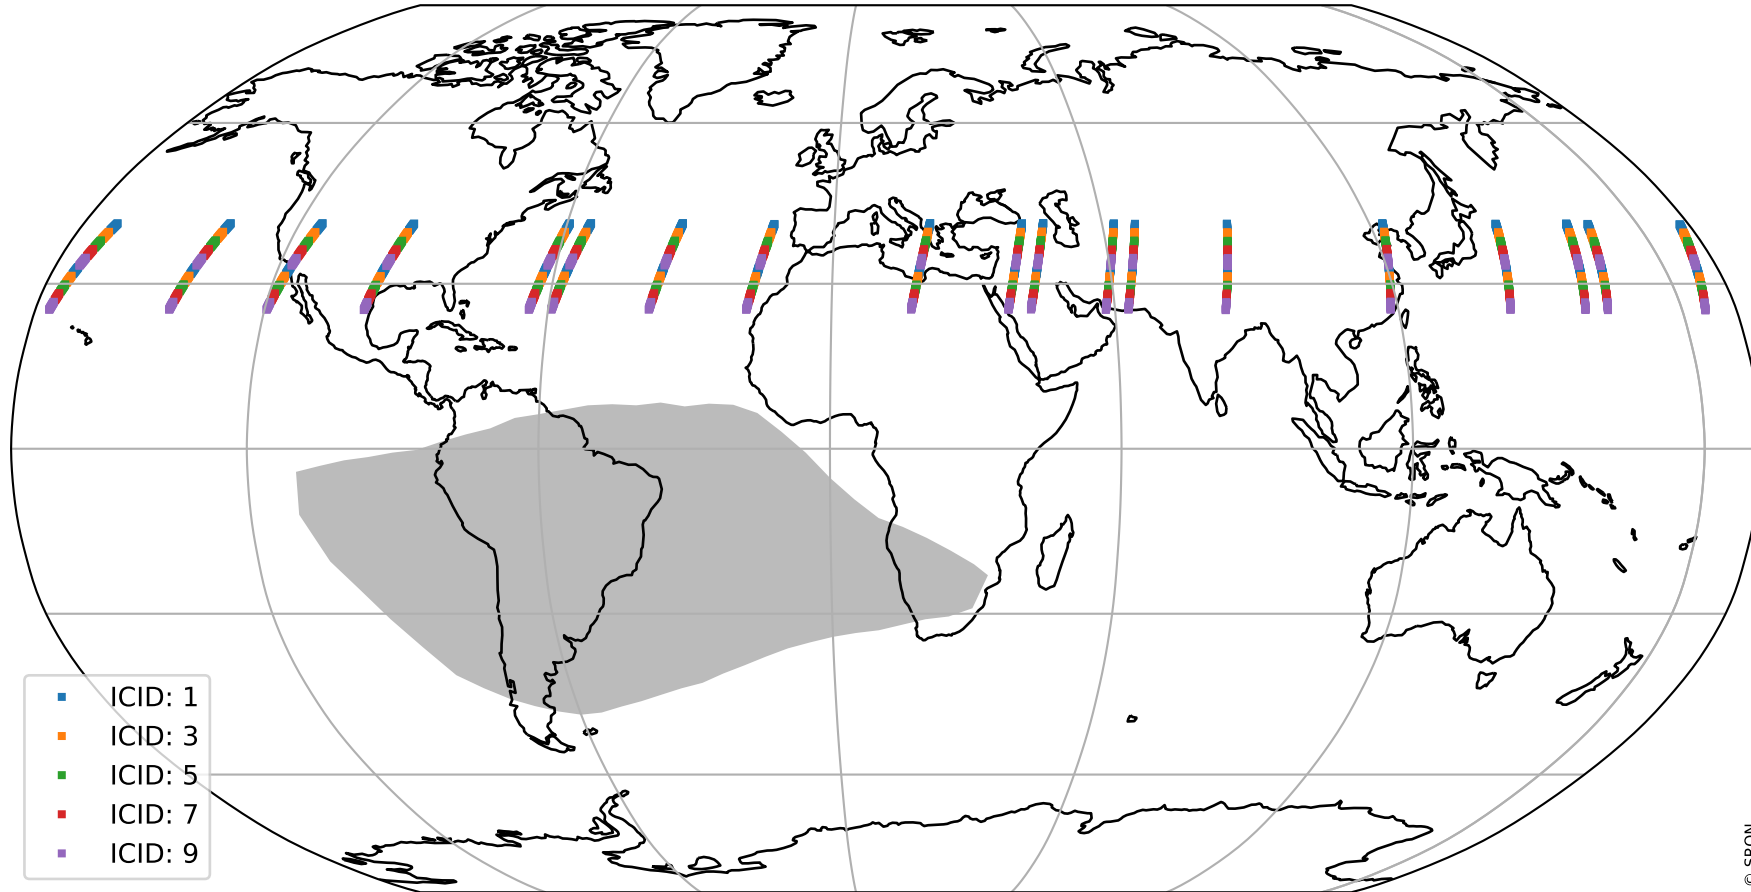

Tropomi SWIR offset (official)

orbits : 19 in [6082, 6127]
coverage : 2018-12-16 / 2018-12-19
median : 0.52598 V
spread : 0.035921 V
created : 2023-08-21T14:20:22

value detector map

Tropomi SWIR offset (official)

orbits : 19 in [6082, 6127]
coverage : 2018-12-16 / 2018-12-19
median : 31.385 μV
spread : 19.105 μV
created : 2023-08-21T14:20:22

Tropomi SWIR offset (official)

value compared with SWIR offset CKD

orbits : 19 in [6082, 6127]
coverage : 2018-12-16 / 2018-12-19
median : -0.040918 mV
spread : 0.32931 mV
created : 2023-08-21T14:20:23

Tropomi SWIR offset (official) ground-tracks of Sentinel-5P

orbits : 19 in [6082, 6127]
coverage : 2018-12-16 / 2018-12-19
created : 2023-08-21T14:20:23

Tropomi SWIR offset (official)

orbits : [2827, 6127]
coverage : 2018-04-30 / 2018-12-19
created : 2023-08-21T14:20:23