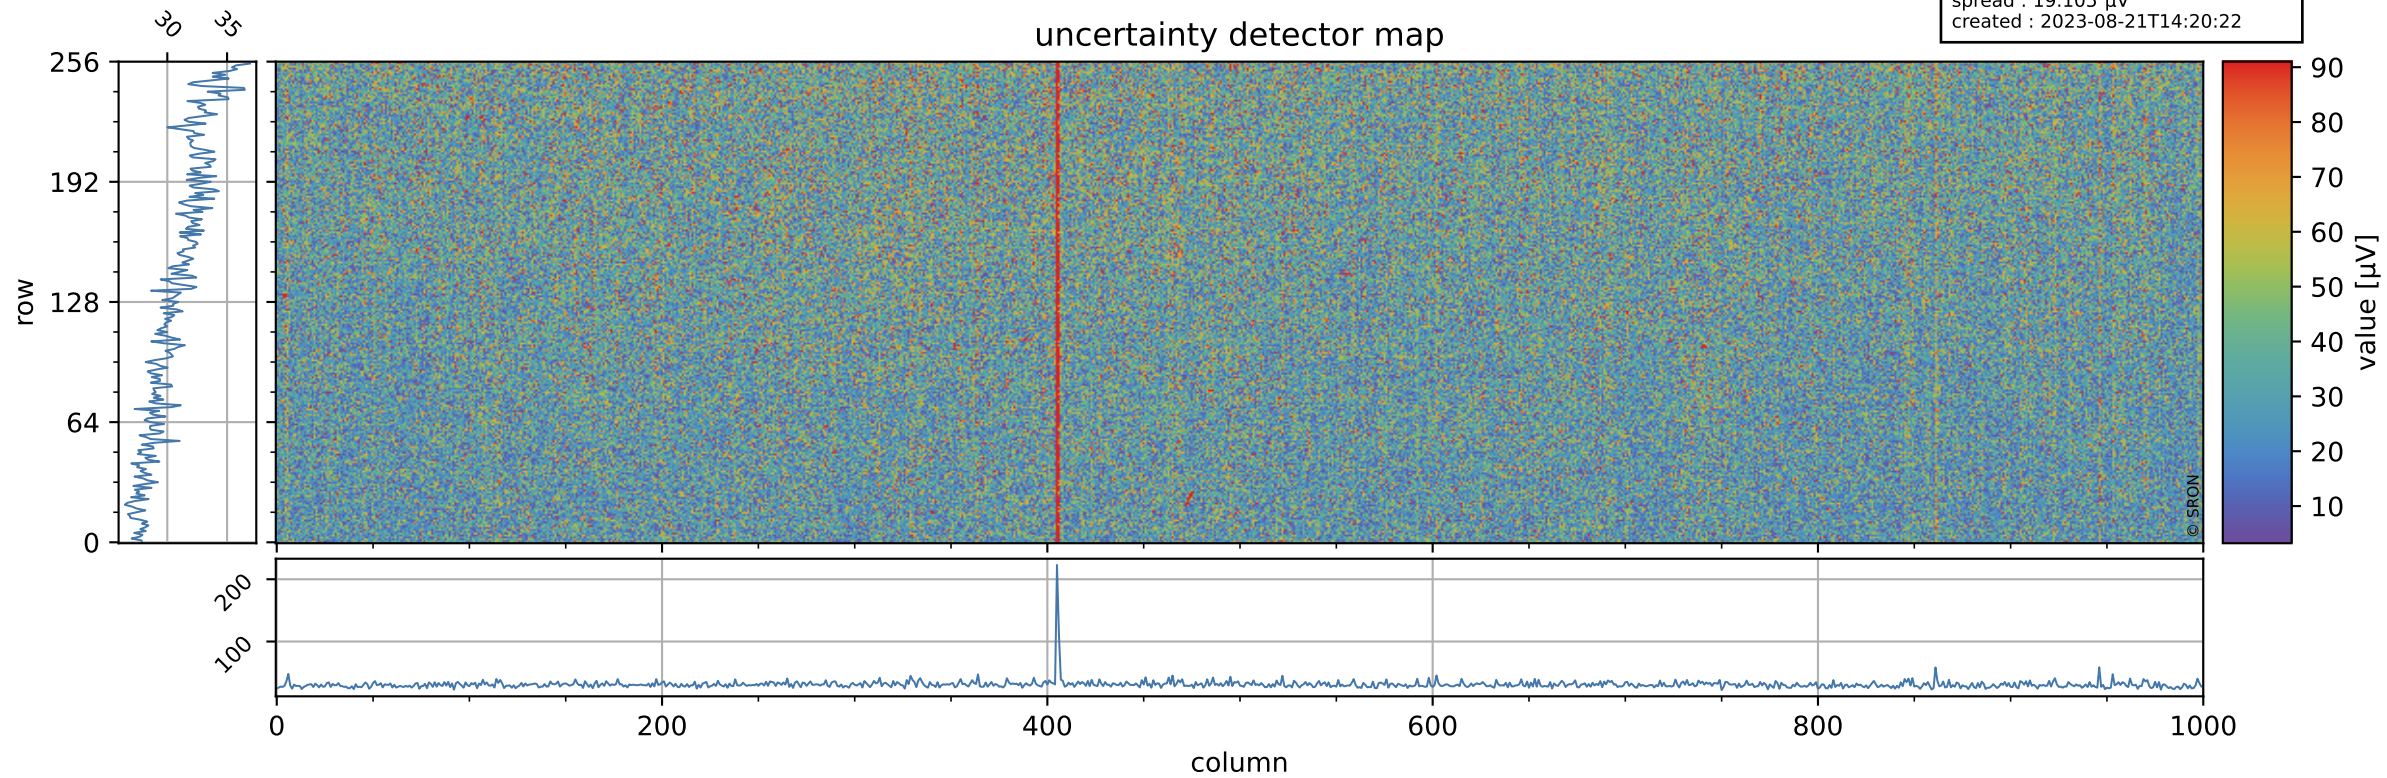

Tropomi SWIR offset (official)

orbits : 19 in [6082, 6127]
coverage : 2018-12-16 / 2018-12-19
median : 0.52598 V
spread : 0.035921 V
created : 2023-08-21T14:20:22

value detector map

Tropomi SWIR offset (official)

orbits : 19 in [6082, 6127]
coverage : 2018-12-16 / 2018-12-19
median : 31.385 μV
spread : 19.105 μV
created : 2023-08-21T14:20:22

Tropomi SWIR offset (official)

value compared with SWIR offset CKD

orbits : 19 in [6082, 6127]
coverage : 2018-12-16 / 2018-12-19
median : -0.040918 mV
spread : 0.32931 mV
created : 2023-08-21T14:20:23

Tropomi SWIR offset (official) ground-tracks of Sentinel-5P

orbits : 19 in [6082, 6127]
coverage : 2018-12-16 / 2018-12-19
created : 2023-08-21T14:20:23

Tropomi SWIR offset (official)

orbits : [2827, 6127]
coverage : 2018-04-30 / 2018-12-19
created : 2023-08-21T14:20:23

trend of detector median & temperatures