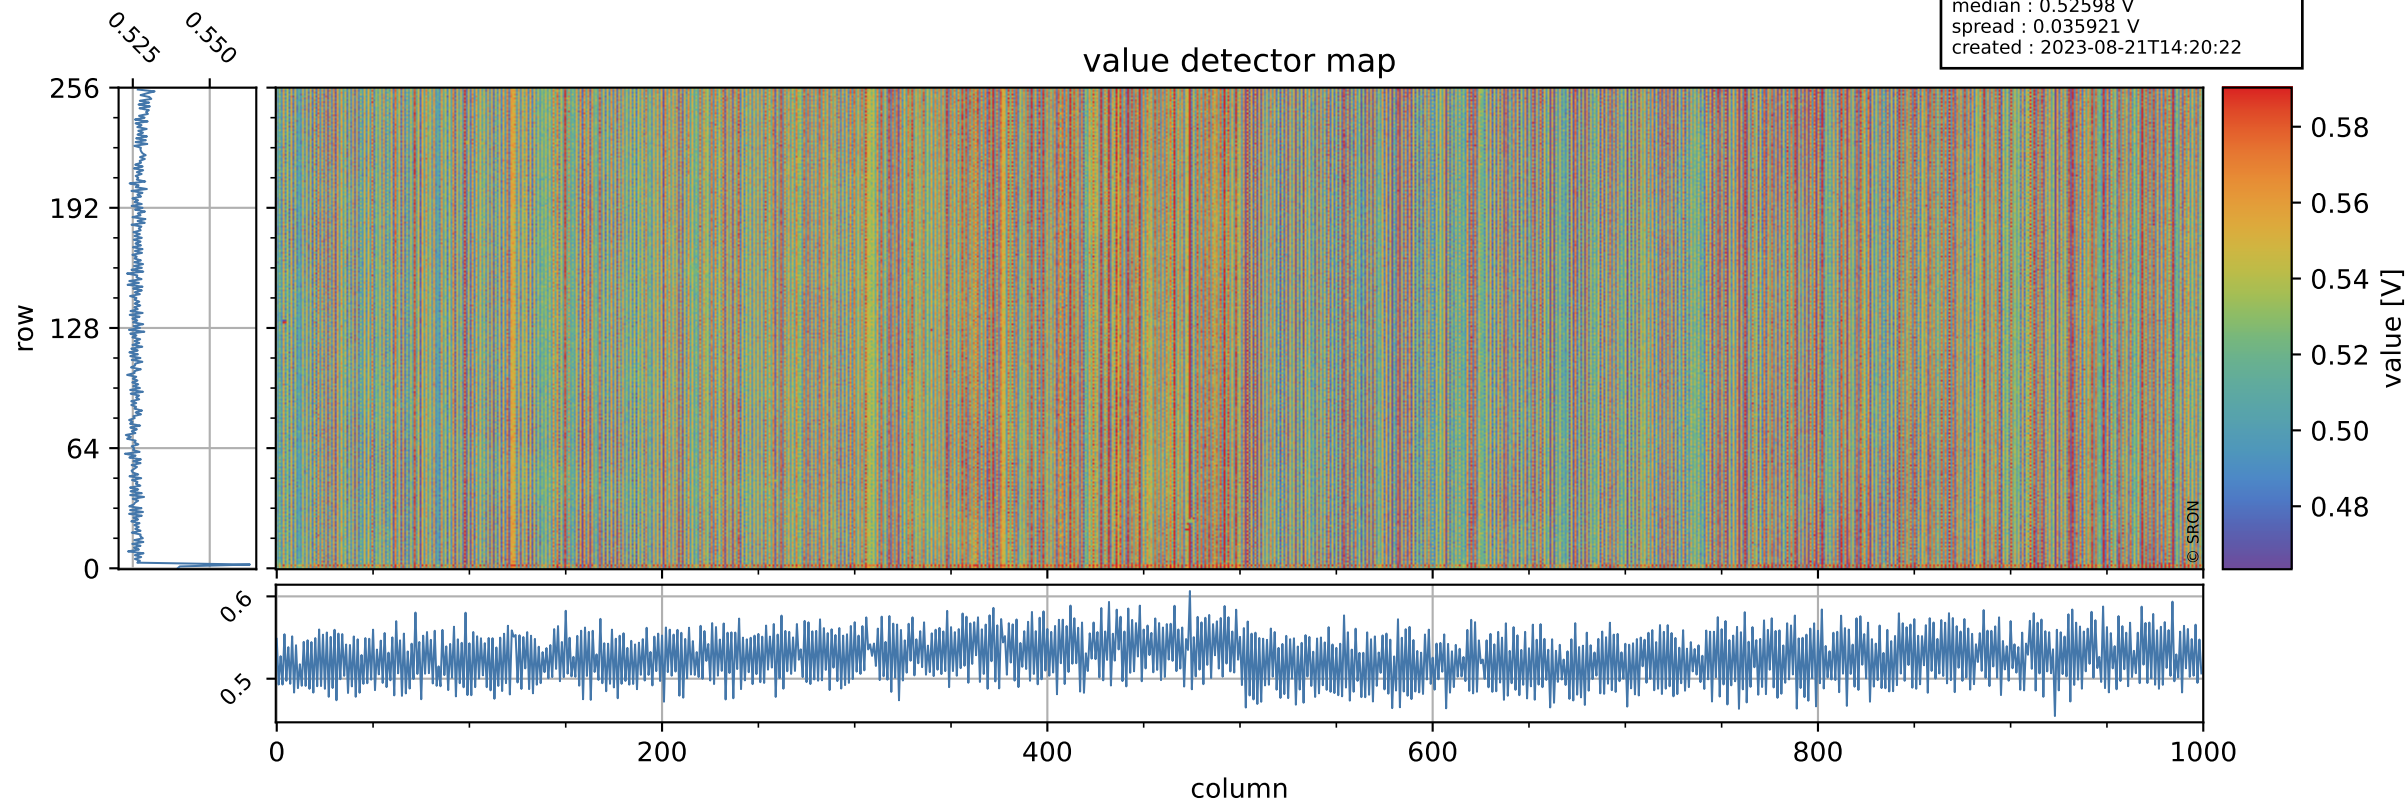

Tropomi SWIR offset (official)

orbits : 19 in [6082, 6127]
coverage : 2018-12-16 / 2018-12-19
median : 0.52598 V
spread : 0.035921 V
created : 2023-08-21T14:20:22

value detector map

Tropomi SWIR offset (official)

orbits : 19 in [6082, 6127]
coverage : 2018-12-16 / 2018-12-19
median : 31.385 μV
spread : 19.105 μV
created : 2023-08-21T14:20:22

Tropomi SWIR offset (official)

value compared with SWIR offset CKD

orbits : 19 in [6082, 6127]
coverage : 2018-12-16 / 2018-12-19
median : -0.040918 mV
spread : 0.32931 mV
created : 2023-08-21T14:20:23

Tropomi SWIR offset (official) ground-tracks of Sentinel-5P

orbits : 19 in [6082, 6127]
coverage : 2018-12-16 / 2018-12-19
created : 2023-08-21T14:20:23

Tropomi SWIR offset (official)

orbits : [2827, 6127]
coverage : 2018-04-30 / 2018-12-19
created : 2023-08-21T14:20:23

trend of detector median & temperatures