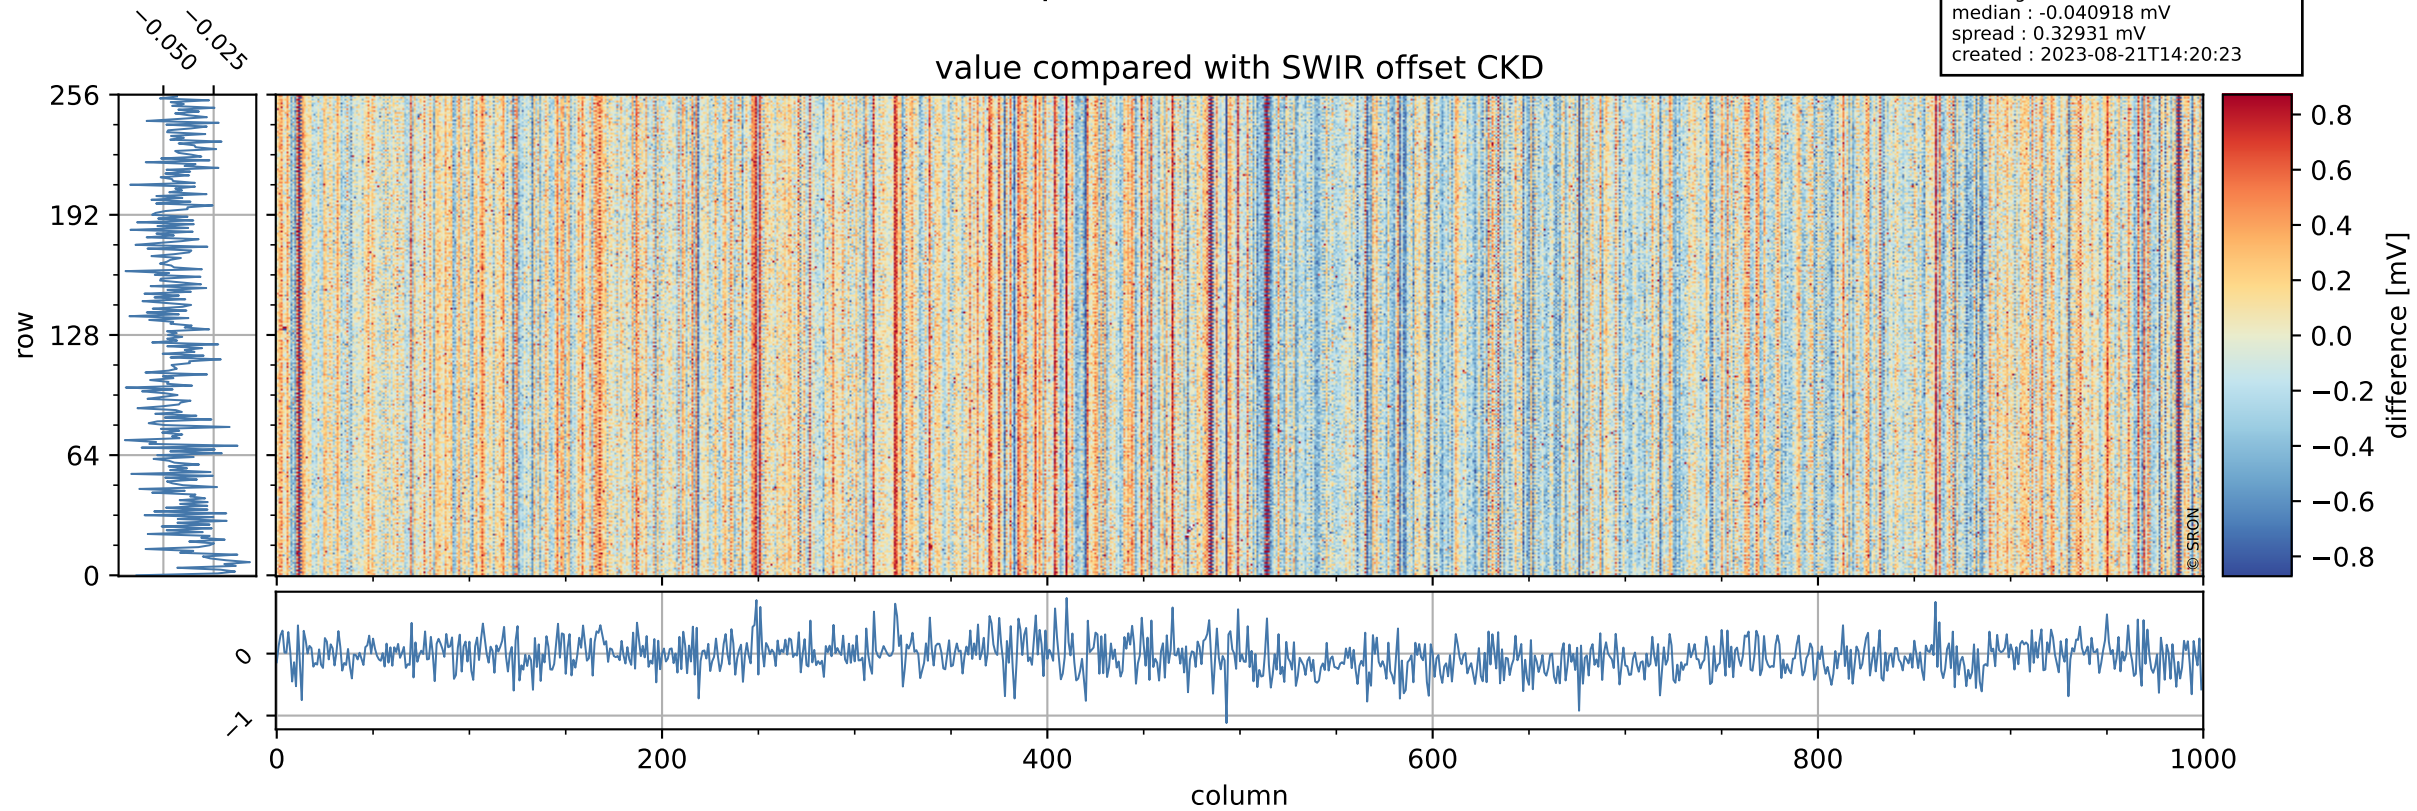

Tropomi SWIR offset (official)

orbits : 19 in [6082, 6127]
coverage : 2018-12-16 / 2018-12-19
median : 0.52598 V
spread : 0.035921 V
created : 2023-08-21T14:20:22

value detector map

Tropomi SWIR offset (official)

orbits : 19 in [6082, 6127]
coverage : 2018-12-16 / 2018-12-19
median : 31.385 μV
spread : 19.105 μV
created : 2023-08-21T14:20:22

Tropomi SWIR offset (official)

value compared with SWIR offset CKD

orbits : 19 in [6082, 6127]
coverage : 2018-12-16 / 2018-12-19
median : -0.040918 mV
spread : 0.32931 mV
created : 2023-08-21T14:20:23

Tropomi SWIR offset (official) ground-tracks of Sentinel-5P

orbits : 19 in [6082, 6127]
coverage : 2018-12-16 / 2018-12-19
created : 2023-08-21T14:20:23

Tropomi SWIR offset (official)

orbits : [2827, 6127]
coverage : 2018-04-30 / 2018-12-19
created : 2023-08-21T14:20:23

trend of detector median & temperatures