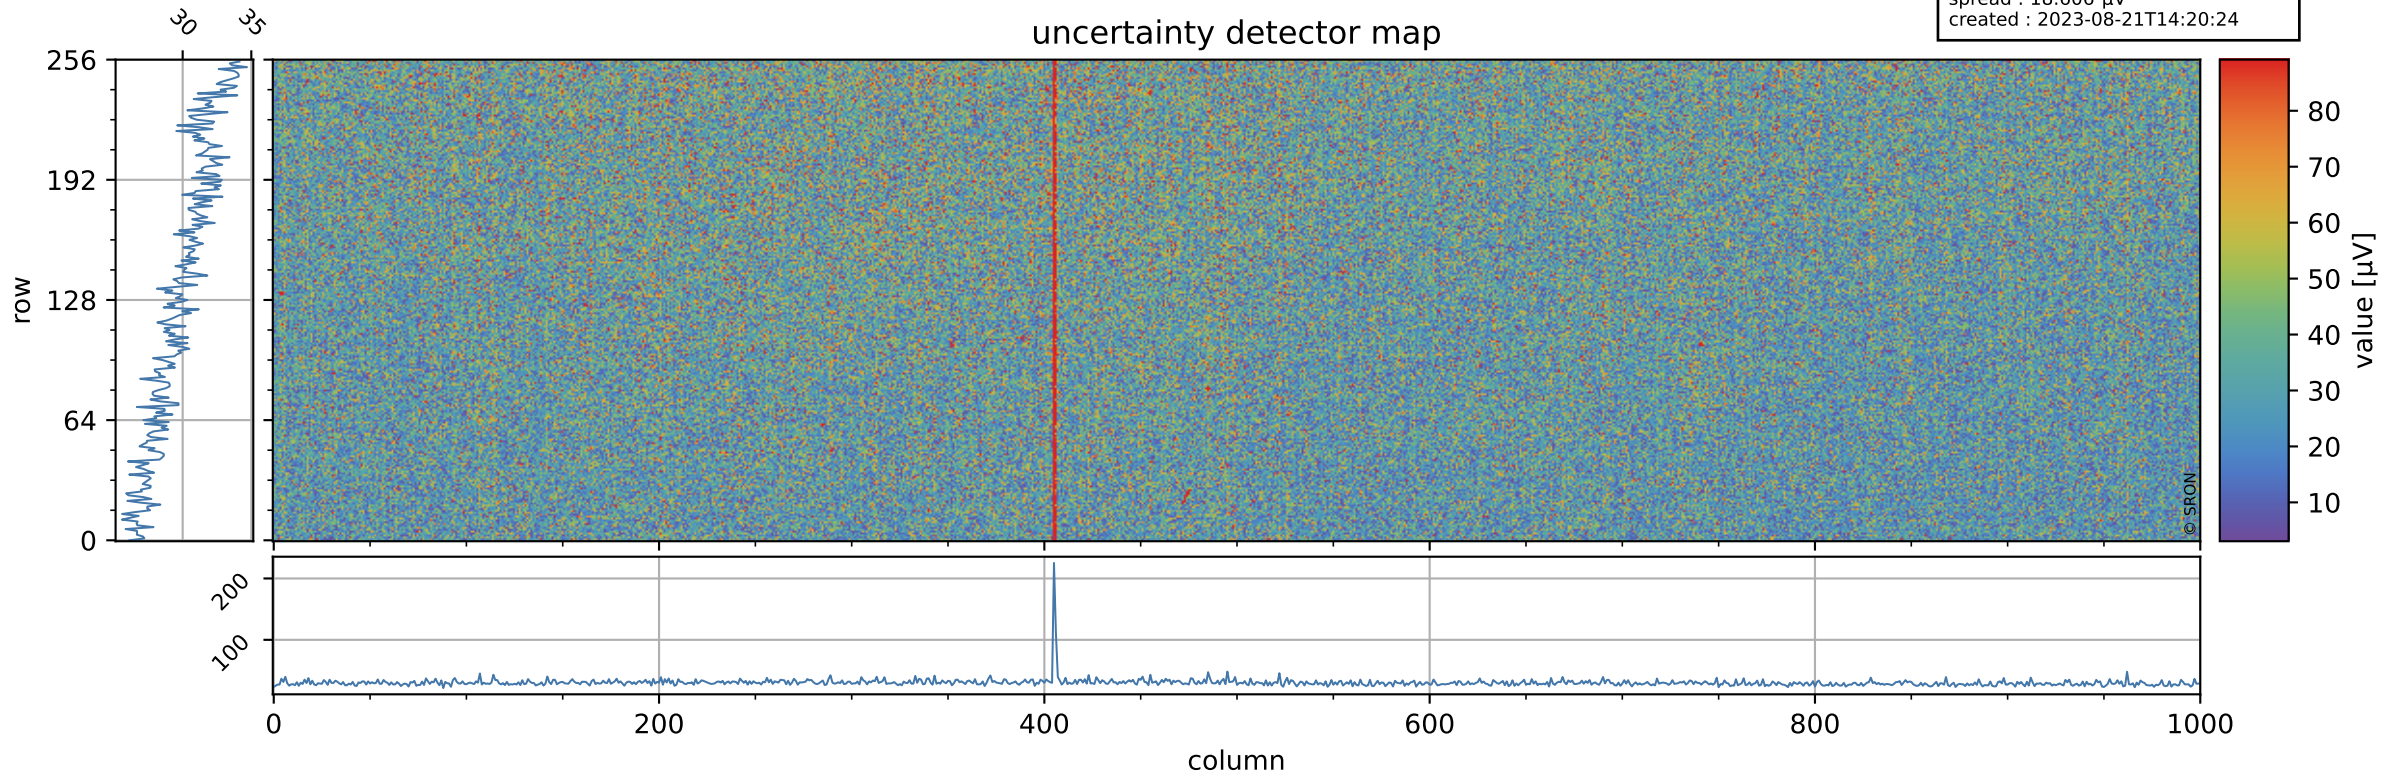

# Tropomi SWIR offset (official)

orbits : 19 in [6097, 6142]  
coverage : 2018-12-17 / 2018-12-20  
median : 0.52597 V  
spread : 0.035922 V  
created : 2023-08-21T14:20:24

## value detector map

# Tropomi SWIR offset (official)

orbits : 19 in [6097, 6142]  
coverage : 2018-12-17 / 2018-12-20  
median : 30.488  $\mu\text{V}$   
spread : 18.606  $\mu\text{V}$   
created : 2023-08-21T14:20:24

# Tropomi SWIR offset (official) ground-tracks of Sentinel-5P

orbits : 19 in [6097, 6142]  
coverage : 2018-12-17 / 2018-12-20  
created : 2023-08-21T14:20:25