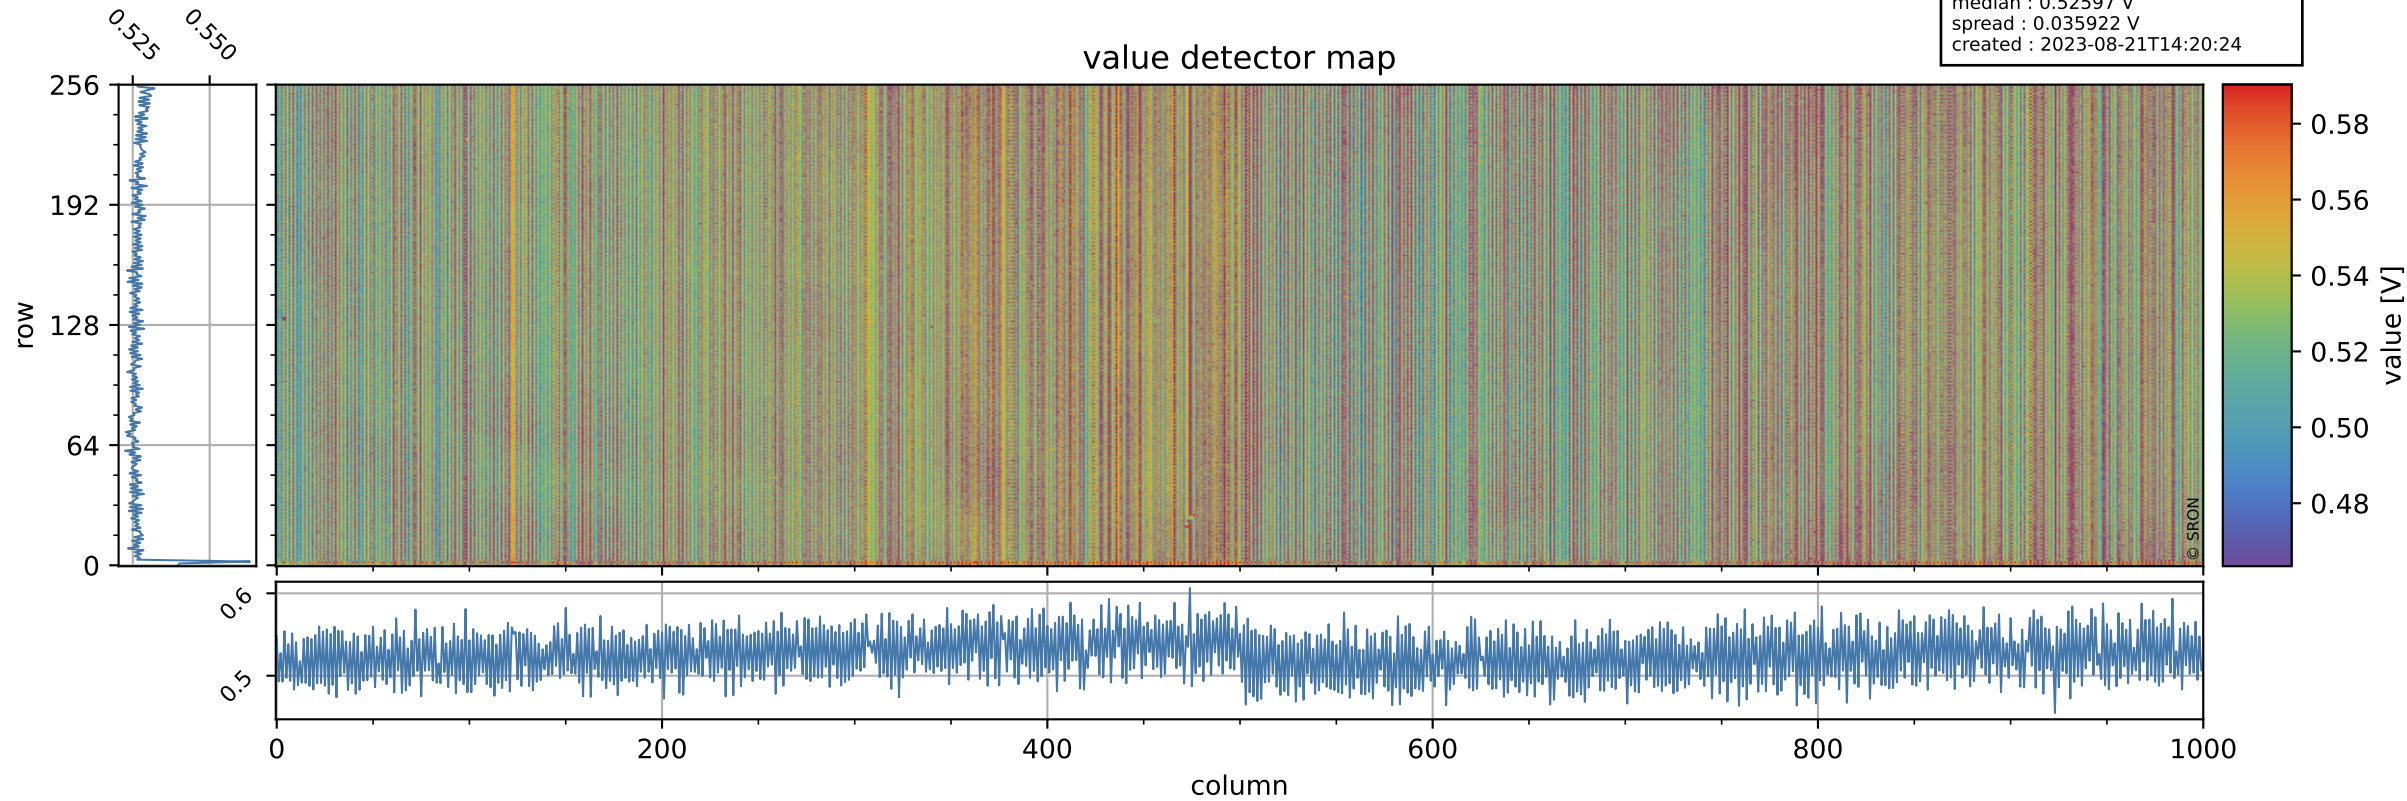

# Tropomi SWIR offset (official)

orbits : 19 in [6097, 6142]  
coverage : 2018-12-17 / 2018-12-20  
median : 0.52597 V  
spread : 0.035922 V  
created : 2023-08-21T14:20:24

## value detector map

# Tropomi SWIR offset (official)

orbits : 19 in [6097, 6142]  
coverage : 2018-12-17 / 2018-12-20  
median : 30.488  $\mu\text{V}$   
spread : 18.606  $\mu\text{V}$   
created : 2023-08-21T14:20:24

# Tropomi SWIR offset (official) ground-tracks of Sentinel-5P

orbits : 19 in [6097, 6142]  
coverage : 2018-12-17 / 2018-12-20  
created : 2023-08-21T14:20:25