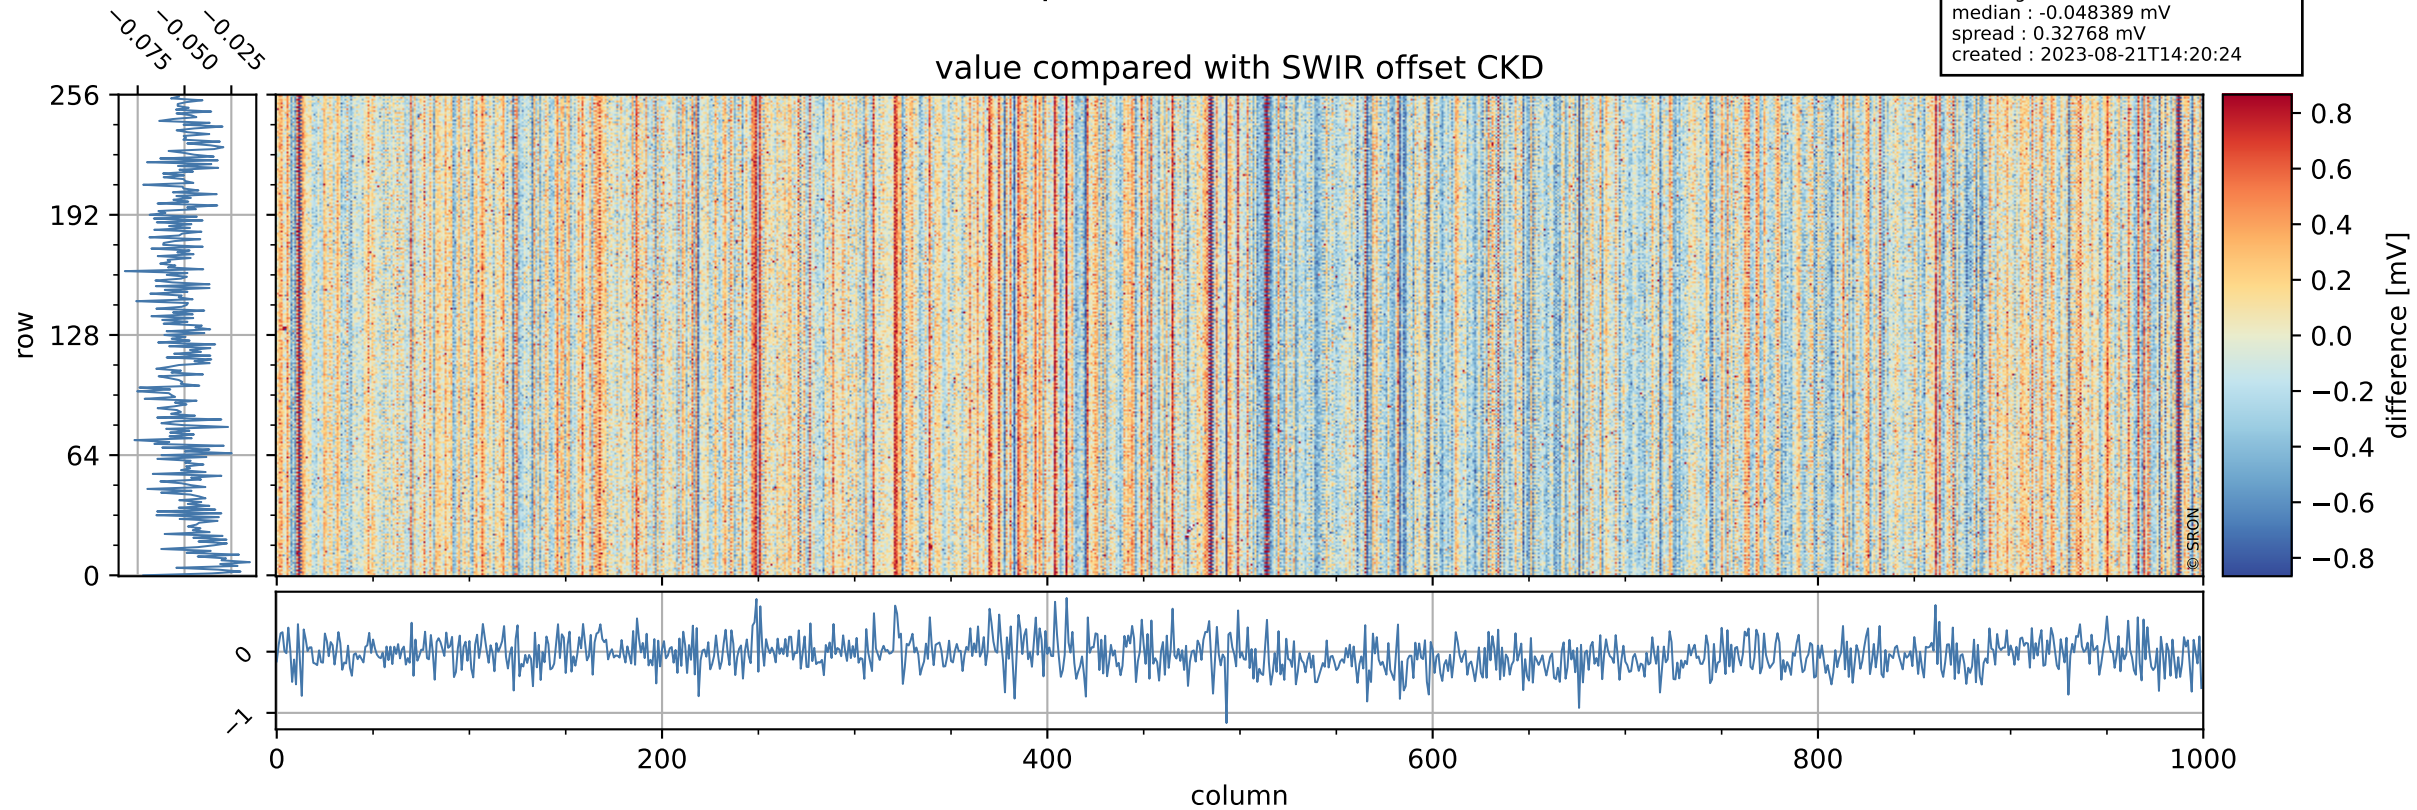

## value detector map

# Tropomi SWIR offset (official)

orbits : 19 in [6097, 6142]  
coverage : 2018-12-17 / 2018-12-20  
median : 30.488  $\mu\text{V}$   
spread : 18.606  $\mu\text{V}$   
created : 2023-08-21T14:20:24

# Tropomi SWIR offset (official) ground-tracks of Sentinel-5P

orbits : 19 in [6097, 6142]  
coverage : 2018-12-17 / 2018-12-20  
created : 2023-08-21T14:20:25

# Tropomi SWIR offset (official)

orbits : [2827, 6142]  
coverage : 2018-04-30 / 2018-12-20  
created : 2023-08-21T14:20:25