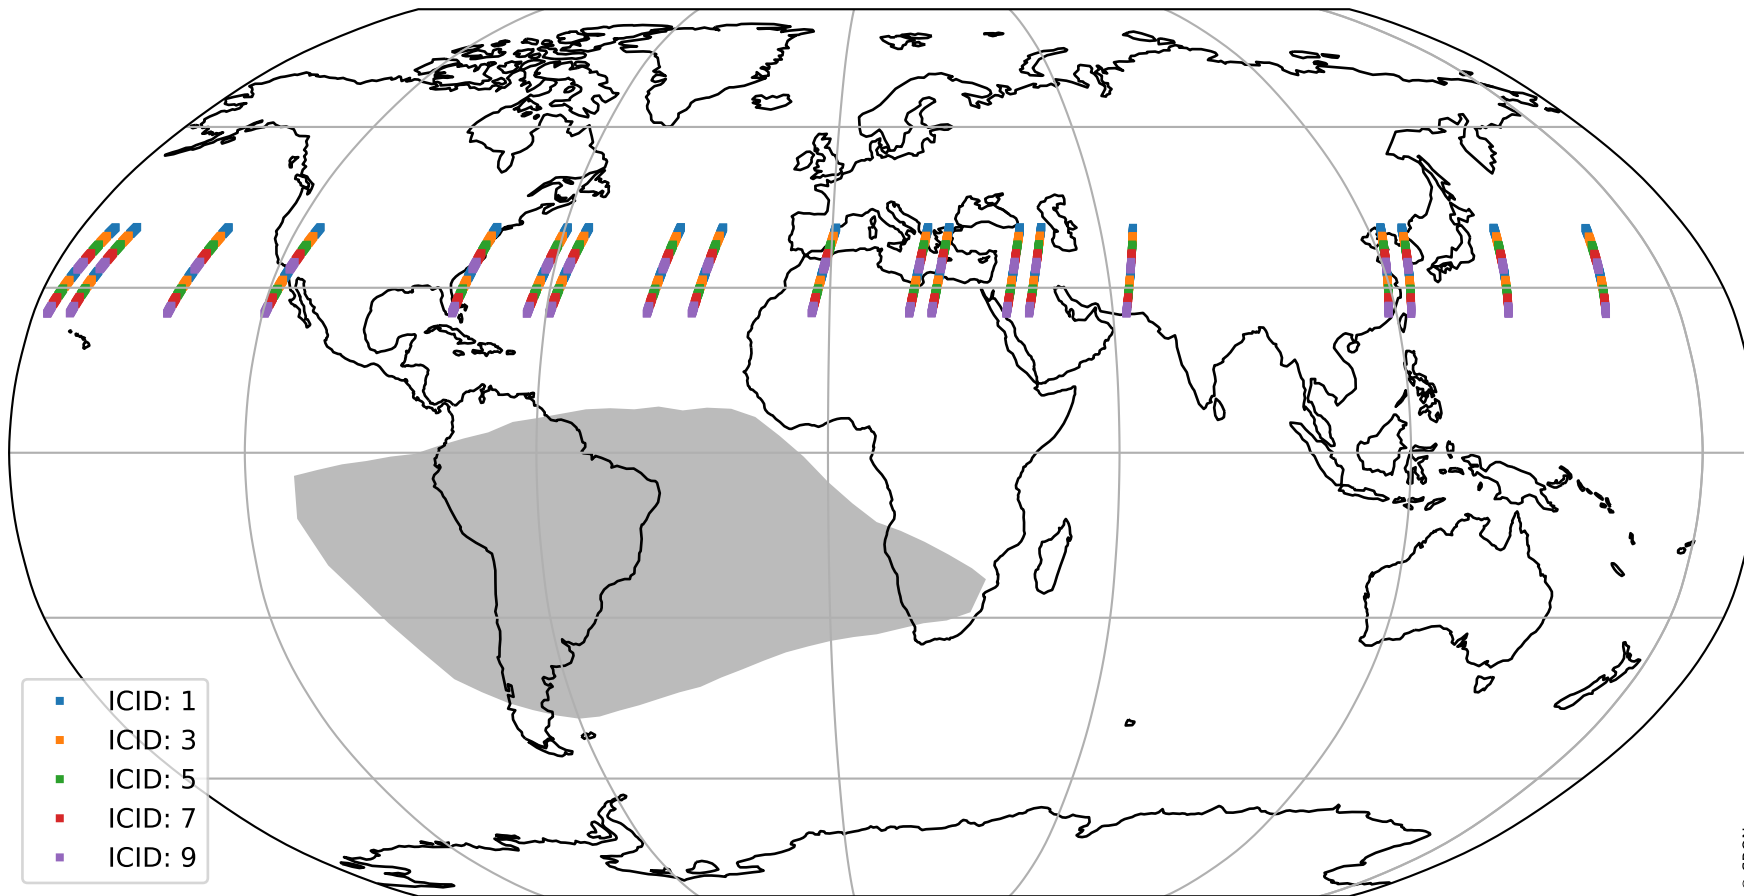

# Tropomi SWIR offset (official)

orbits : 19 in [6097, 6142]  
coverage : 2018-12-17 / 2018-12-20  
median : 30.488  $\mu\text{V}$   
spread : 18.606  $\mu\text{V}$   
created : 2023-08-21T14:20:24

# Tropomi SWIR offset (official)

value compared with SWIR offset CKD

orbits : 19 in [6097, 6142]  
coverage : 2018-12-17 / 2018-12-20  
median : -0.048389 mV  
spread : 0.32768 mV  
created : 2023-08-21T14:20:24

# Tropomi SWIR offset (official) ground-tracks of Sentinel-5P

orbits : 19 in [6097, 6142]  
coverage : 2018-12-17 / 2018-12-20  
created : 2023-08-21T14:20:25

# Tropomi SWIR offset (official)

orbits : [2827, 6142]  
coverage : 2018-04-30 / 2018-12-20  
created : 2023-08-21T14:20:25