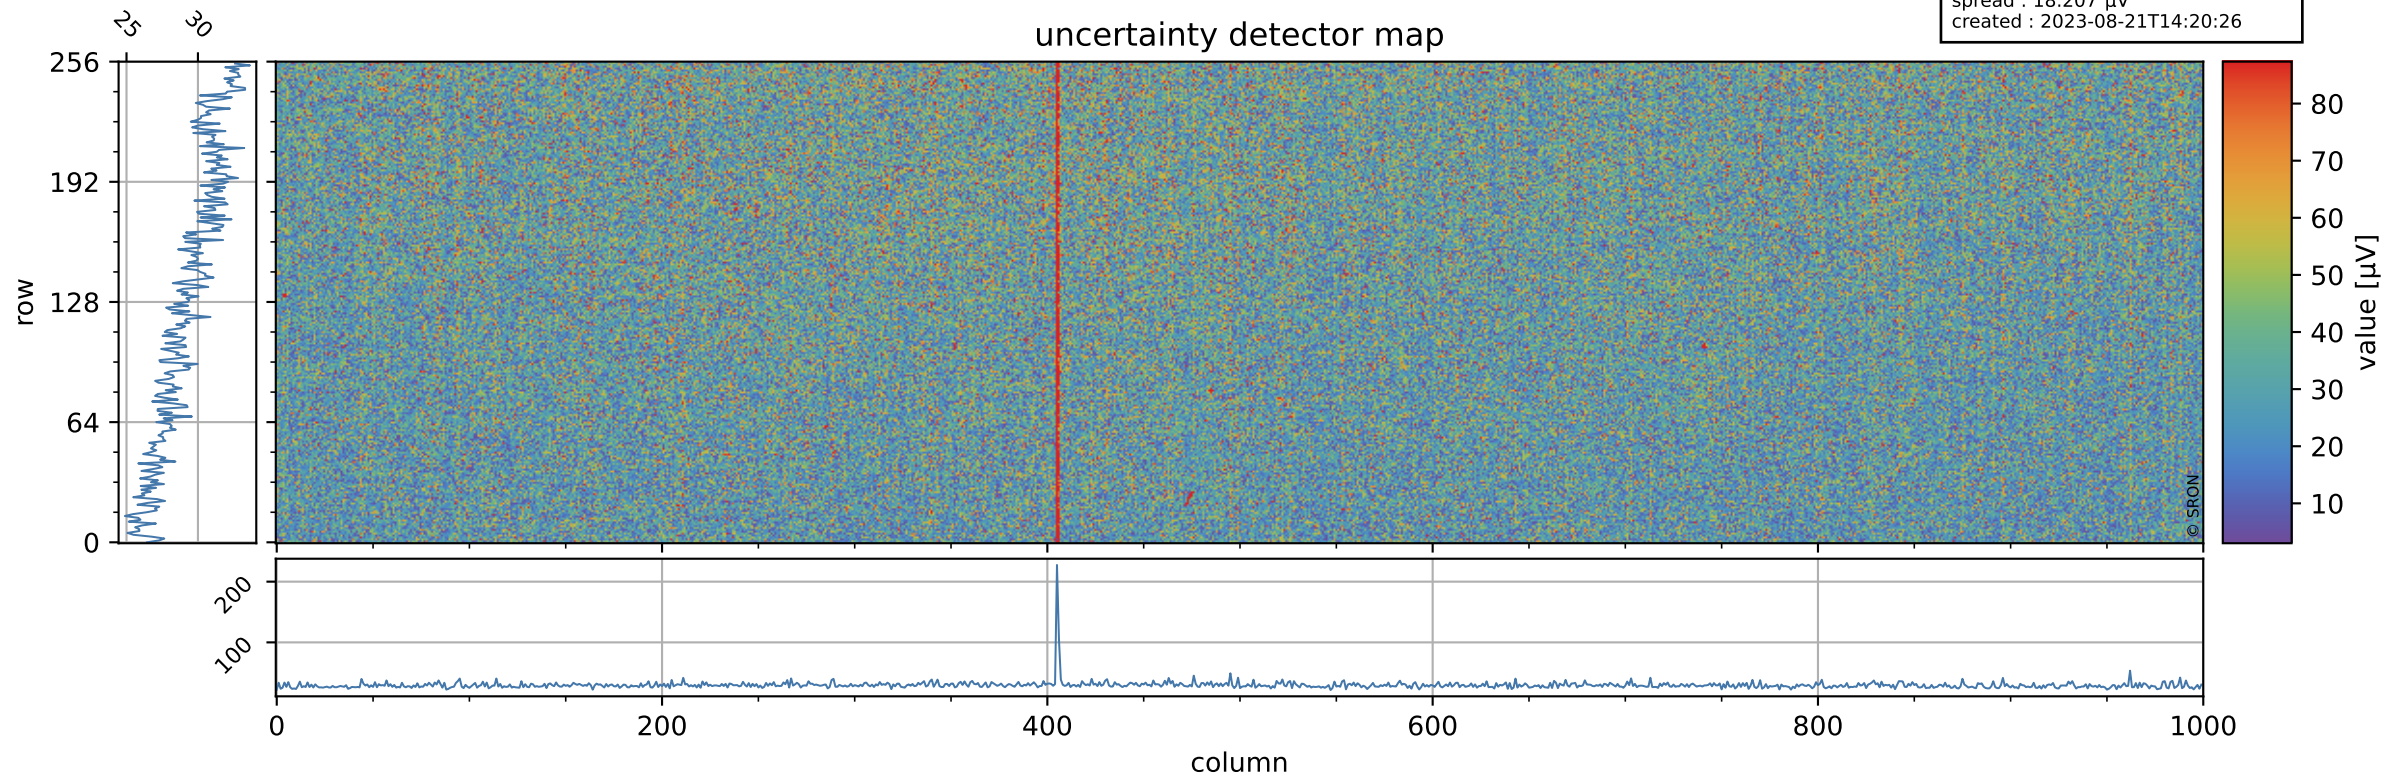

Tropomi SWIR offset (official)

orbits : 20 in [6112, 6157]
coverage : 2018-12-18 / 2018-12-21
median : 0.52597 V
spread : 0.035922 V
created : 2023-08-21T14:20:26

value detector map

Tropomi SWIR offset (official)

orbits : 20 in [6112, 6157]
coverage : 2018-12-18 / 2018-12-21
median : 29.908 μV
spread : 18.207 μV
created : 2023-08-21T14:20:26

Tropomi SWIR offset (official)

value compared with SWIR offset CKD

orbits : 20 in [6112, 6157]
coverage : 2018-12-18 / 2018-12-21
median : -0.047547 mV
spread : 0.3306 mV
created : 2023-08-21T14:20:26

Tropomi SWIR offset (official) ground-tracks of Sentinel-5P

orbits : 20 in [6112, 6157]
coverage : 2018-12-18 / 2018-12-21
created : 2023-08-21T14:20:27

Tropomi SWIR offset (official)

orbits : [2827, 6157]
coverage : 2018-04-30 / 2018-12-21
created : 2023-08-21T14:20:27

trend of detector median & temperatures