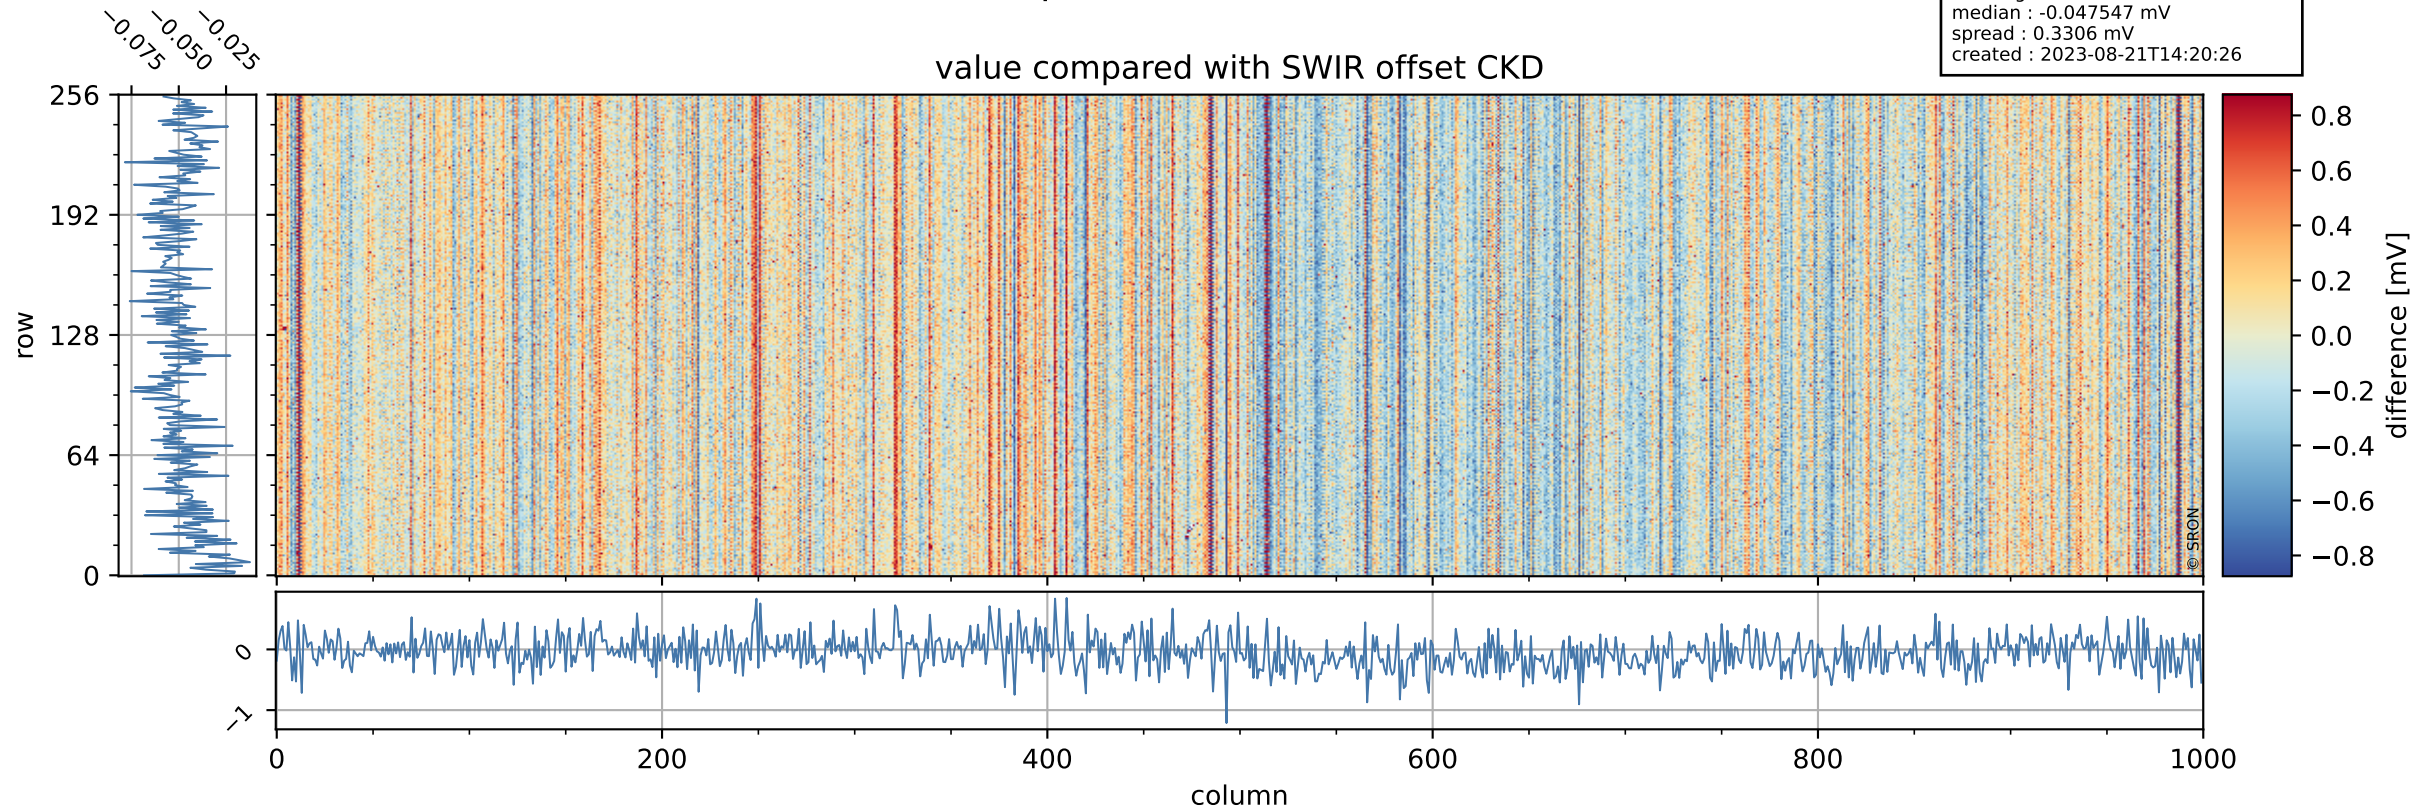

Tropomi SWIR offset (official)

orbits : 20 in [6112, 6157]
coverage : 2018-12-18 / 2018-12-21
median : 0.52597 V
spread : 0.035922 V
created : 2023-08-21T14:20:26

value detector map

Tropomi SWIR offset (official)

orbits : 20 in [6112, 6157]
coverage : 2018-12-18 / 2018-12-21
median : 29.908 μV
spread : 18.207 μV
created : 2023-08-21T14:20:26

Tropomi SWIR offset (official)

value compared with SWIR offset CKD

orbits : 20 in [6112, 6157]
coverage : 2018-12-18 / 2018-12-21
median : -0.047547 mV
spread : 0.3306 mV
created : 2023-08-21T14:20:26

Tropomi SWIR offset (official) ground-tracks of Sentinel-5P

orbits : 20 in [6112, 6157]
coverage : 2018-12-18 / 2018-12-21
created : 2023-08-21T14:20:27

Tropomi SWIR offset (official)

orbits : [2827, 6157]
coverage : 2018-04-30 / 2018-12-21
created : 2023-08-21T14:20:27

trend of detector median & temperatures