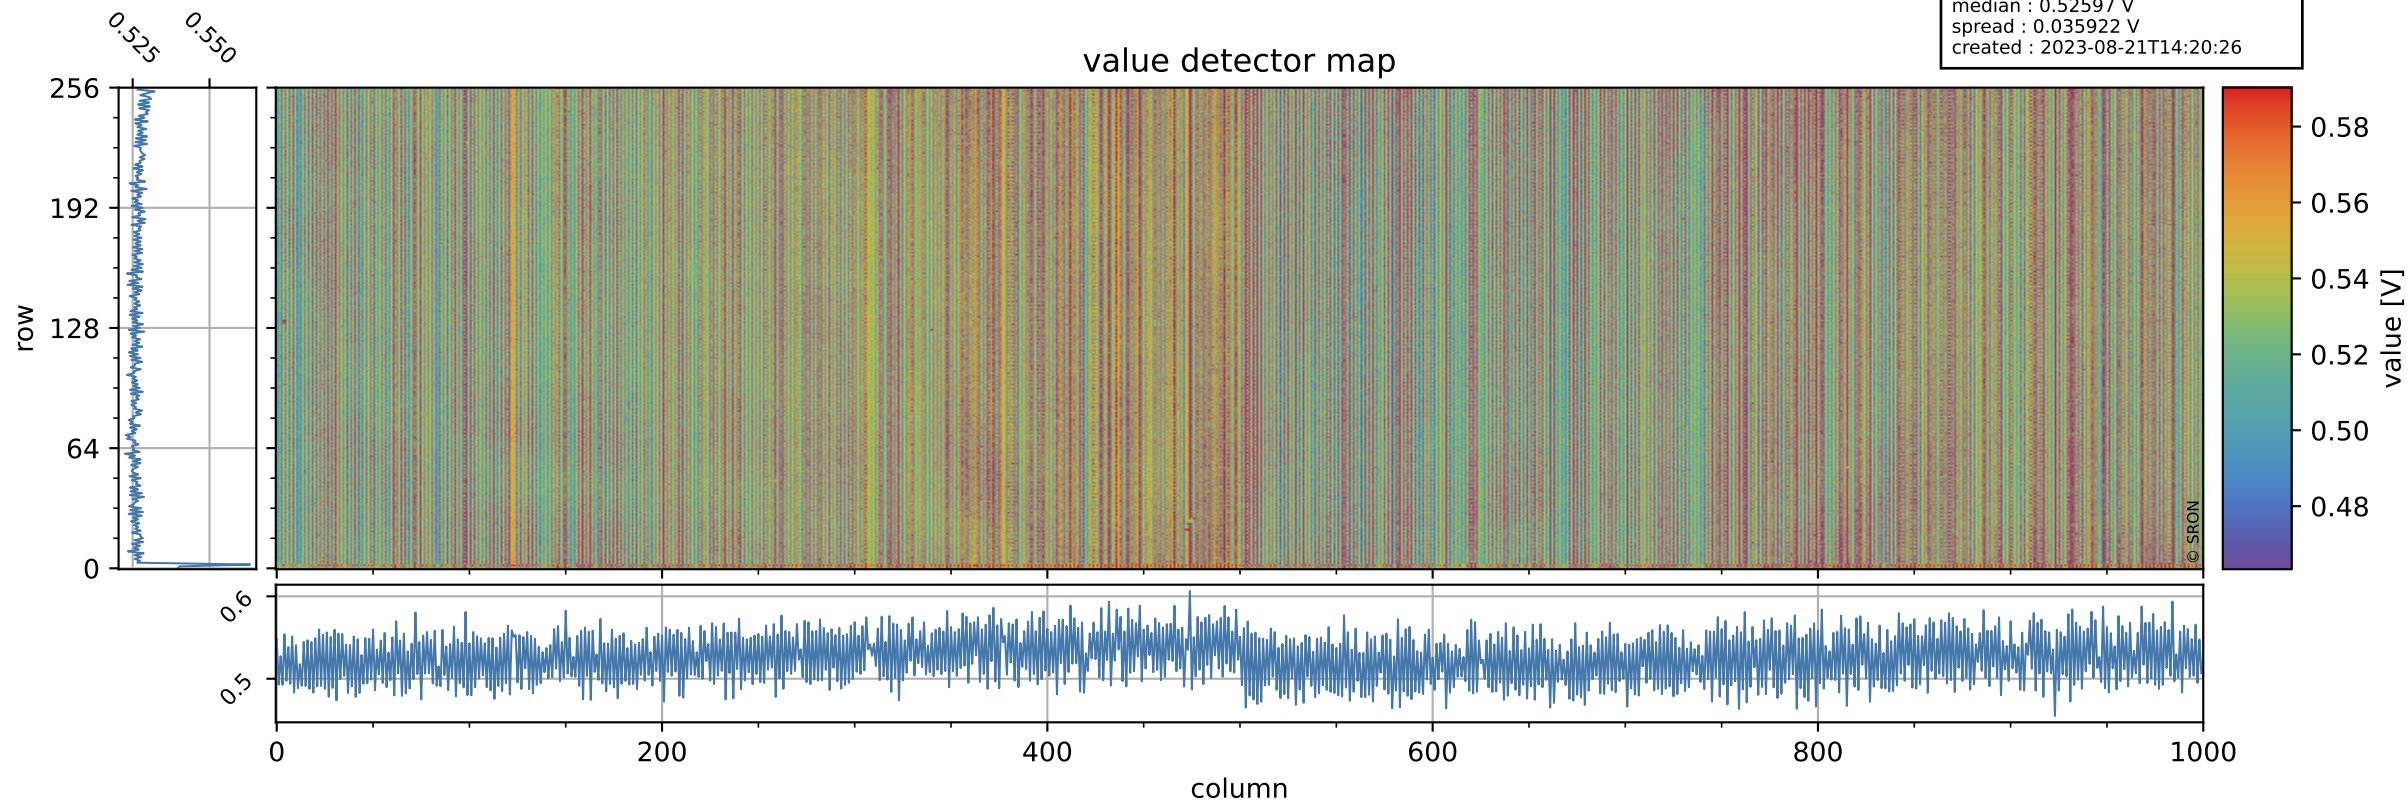

Tropomi SWIR offset (official)

orbits : 20 in [6112, 6157]
coverage : 2018-12-18 / 2018-12-21
median : 0.52597 V
spread : 0.035922 V
created : 2023-08-21T14:20:26

value detector map

Tropomi SWIR offset (official)

orbits : 20 in [6112, 6157]
coverage : 2018-12-18 / 2018-12-21
median : 29.908 μV
spread : 18.207 μV
created : 2023-08-21T14:20:26

Tropomi SWIR offset (official)

value compared with SWIR offset CKD

orbits : 20 in [6112, 6157]
coverage : 2018-12-18 / 2018-12-21
median : -0.047547 mV
spread : 0.3306 mV
created : 2023-08-21T14:20:26

Tropomi SWIR offset (official) ground-tracks of Sentinel-5P

orbits : 20 in [6112, 6157]
coverage : 2018-12-18 / 2018-12-21
created : 2023-08-21T14:20:27

Tropomi SWIR offset (official)

orbits : [2827, 6157]
coverage : 2018-04-30 / 2018-12-21
created : 2023-08-21T14:20:27

trend of detector median & temperatures