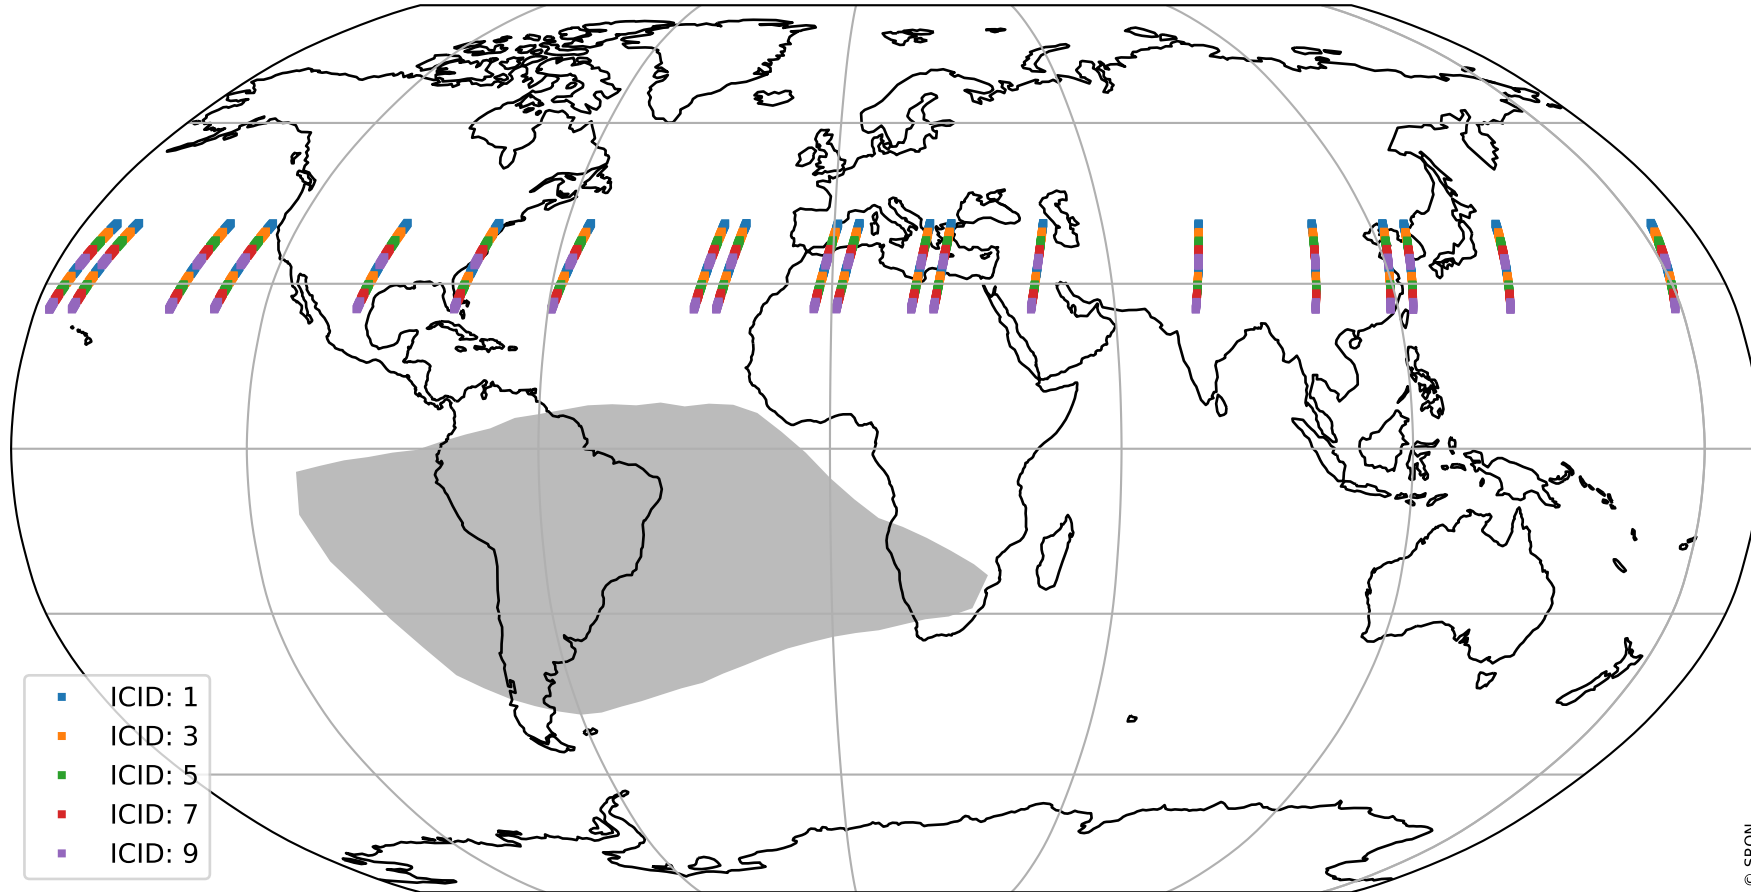

Tropomi SWIR offset (official)

orbits : 20 in [6112, 6157]
coverage : 2018-12-18 / 2018-12-21
median : 0.52597 V
spread : 0.035922 V
created : 2023-08-21T14:20:26

value detector map

Tropomi SWIR offset (official)

orbits : 20 in [6112, 6157]
coverage : 2018-12-18 / 2018-12-21
median : 29.908 μV
spread : 18.207 μV
created : 2023-08-21T14:20:26

Tropomi SWIR offset (official)

value compared with SWIR offset CKD

orbits : 20 in [6112, 6157]
coverage : 2018-12-18 / 2018-12-21
median : -0.047547 mV
spread : 0.3306 mV
created : 2023-08-21T14:20:26

Tropomi SWIR offset (official) ground-tracks of Sentinel-5P

orbits : 20 in [6112, 6157]
coverage : 2018-12-18 / 2018-12-21
created : 2023-08-21T14:20:27

Tropomi SWIR offset (official)

orbits : [2827, 6157]
coverage : 2018-04-30 / 2018-12-21
created : 2023-08-21T14:20:27