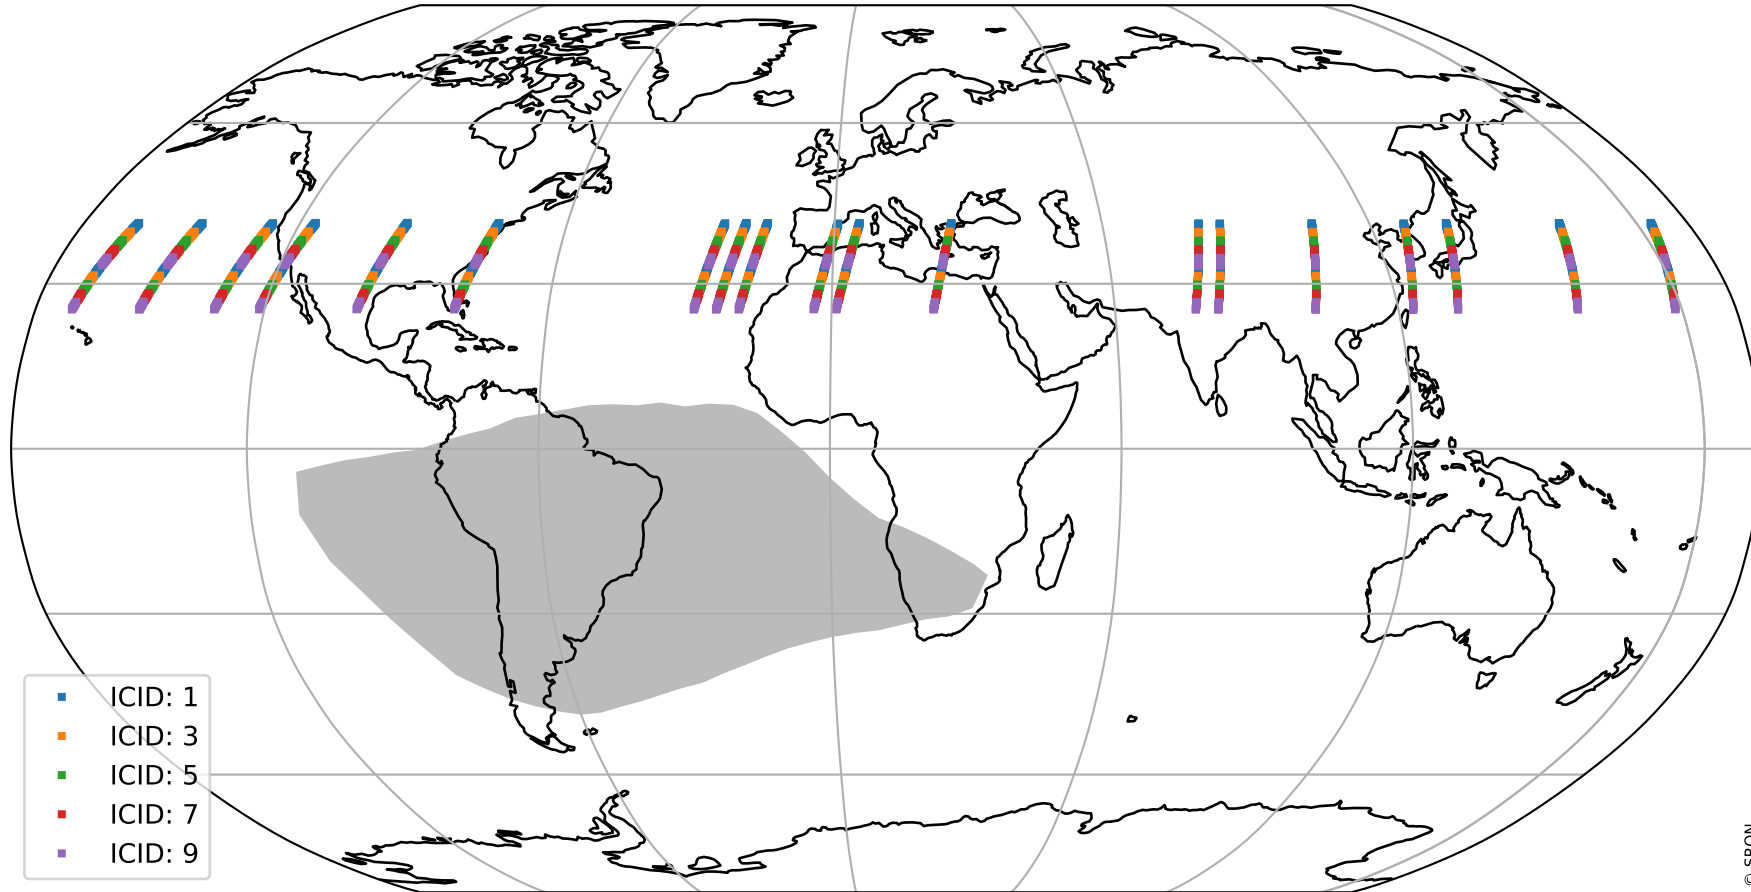

# Tropomi SWIR offset (official)

orbits : 19 in [6127, 6172]  
coverage : 2018-12-19 / 2018-12-22  
median : 30.262  $\mu\text{V}$   
spread : 18.404  $\mu\text{V}$   
created : 2023-08-21T14:20:28

# Tropomi SWIR offset (official)

orbits : 19 in [6127, 6172]  
coverage : 2018-12-19 / 2018-12-22  
median : -0.044776 mV  
spread : 0.33195 mV  
created : 2023-08-21T14:20:28

value compared with SWIR offset CKD

# Tropomi SWIR offset (official) ground-tracks of Sentinel-5P

orbits : 19 in [6127, 6172]  
coverage : 2018-12-19 / 2018-12-22  
created : 2023-08-21T14:20:29

# Tropomi SWIR offset (official)

orbits : [2827, 6172]  
coverage : 2018-04-30 / 2018-12-22  
created : 2023-08-21T14:20:29