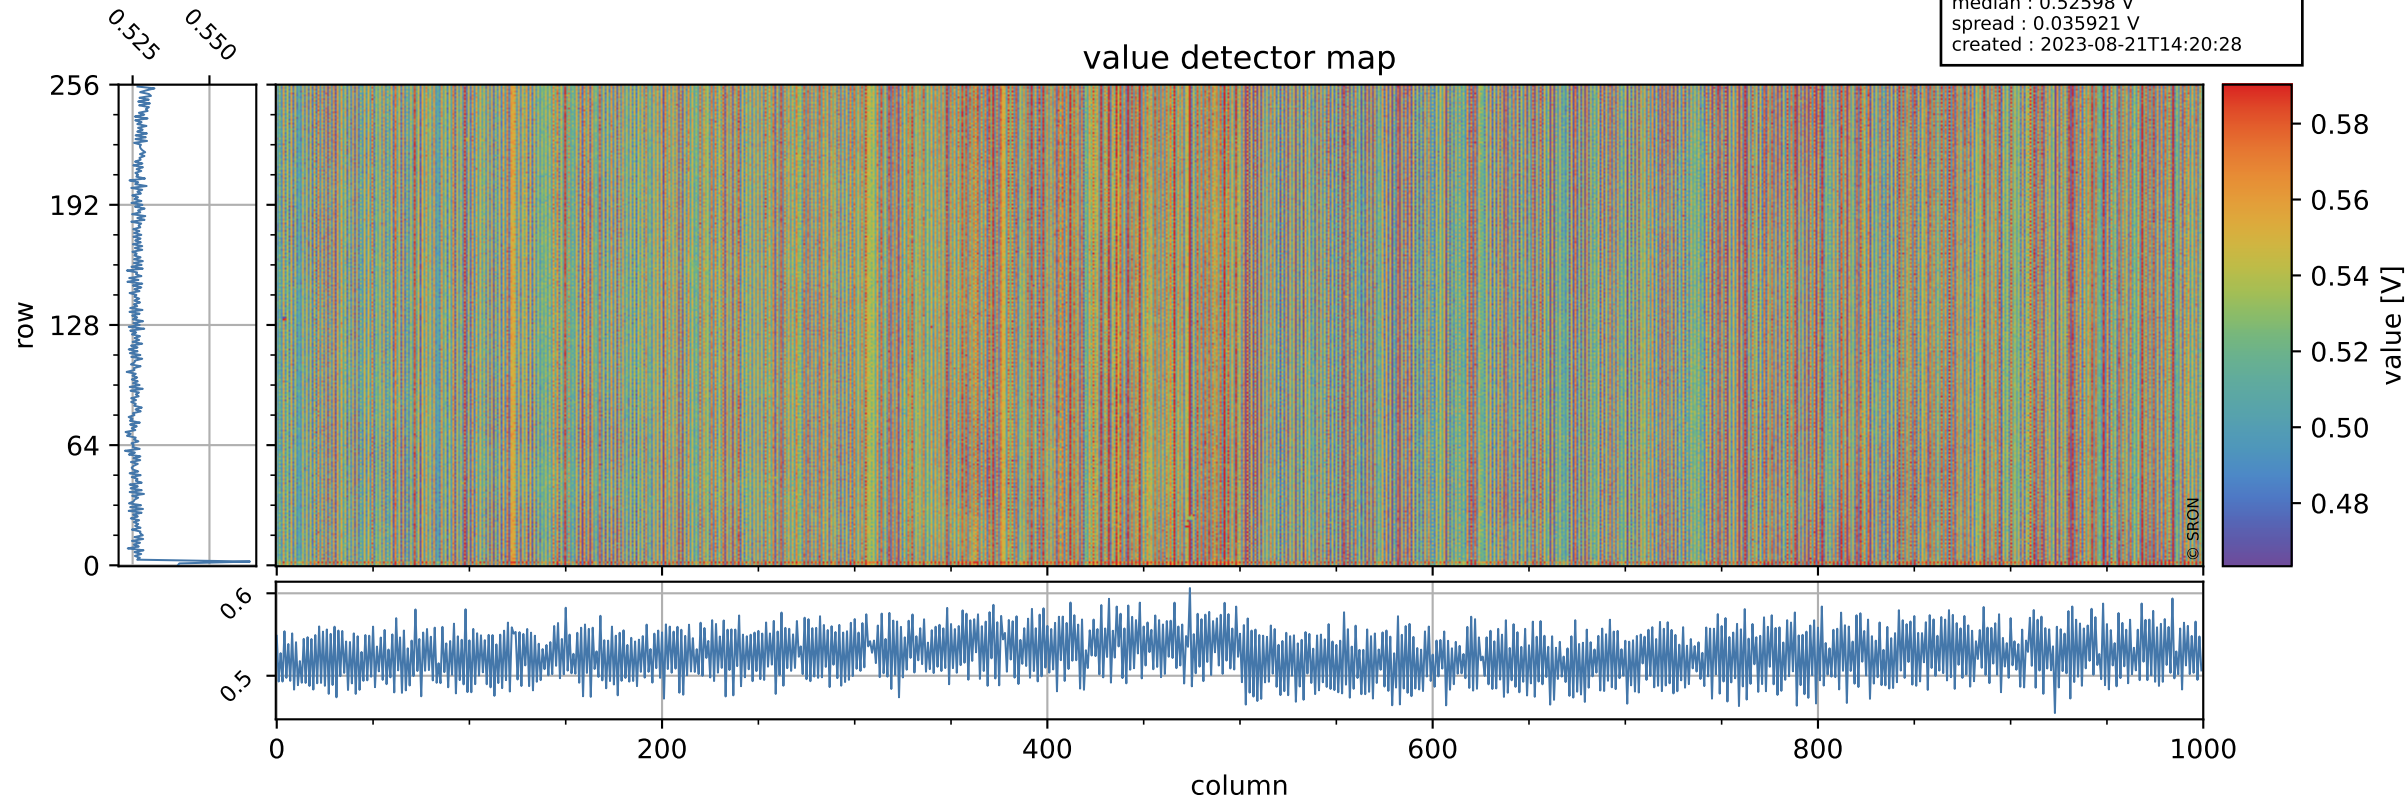

# Tropomi SWIR offset (official)

orbits : 19 in [6127, 6172]  
coverage : 2018-12-19 / 2018-12-22  
median : 0.52598 V  
spread : 0.035921 V  
created : 2023-08-21T14:20:28

## value detector map

# Tropomi SWIR offset (official)

orbits : 19 in [6127, 6172]  
coverage : 2018-12-19 / 2018-12-22  
median : 30.262  $\mu\text{V}$   
spread : 18.404  $\mu\text{V}$   
created : 2023-08-21T14:20:28

# Tropomi SWIR offset (official) ground-tracks of Sentinel-5P

orbits : 19 in [6127, 6172]  
coverage : 2018-12-19 / 2018-12-22  
created : 2023-08-21T14:20:29