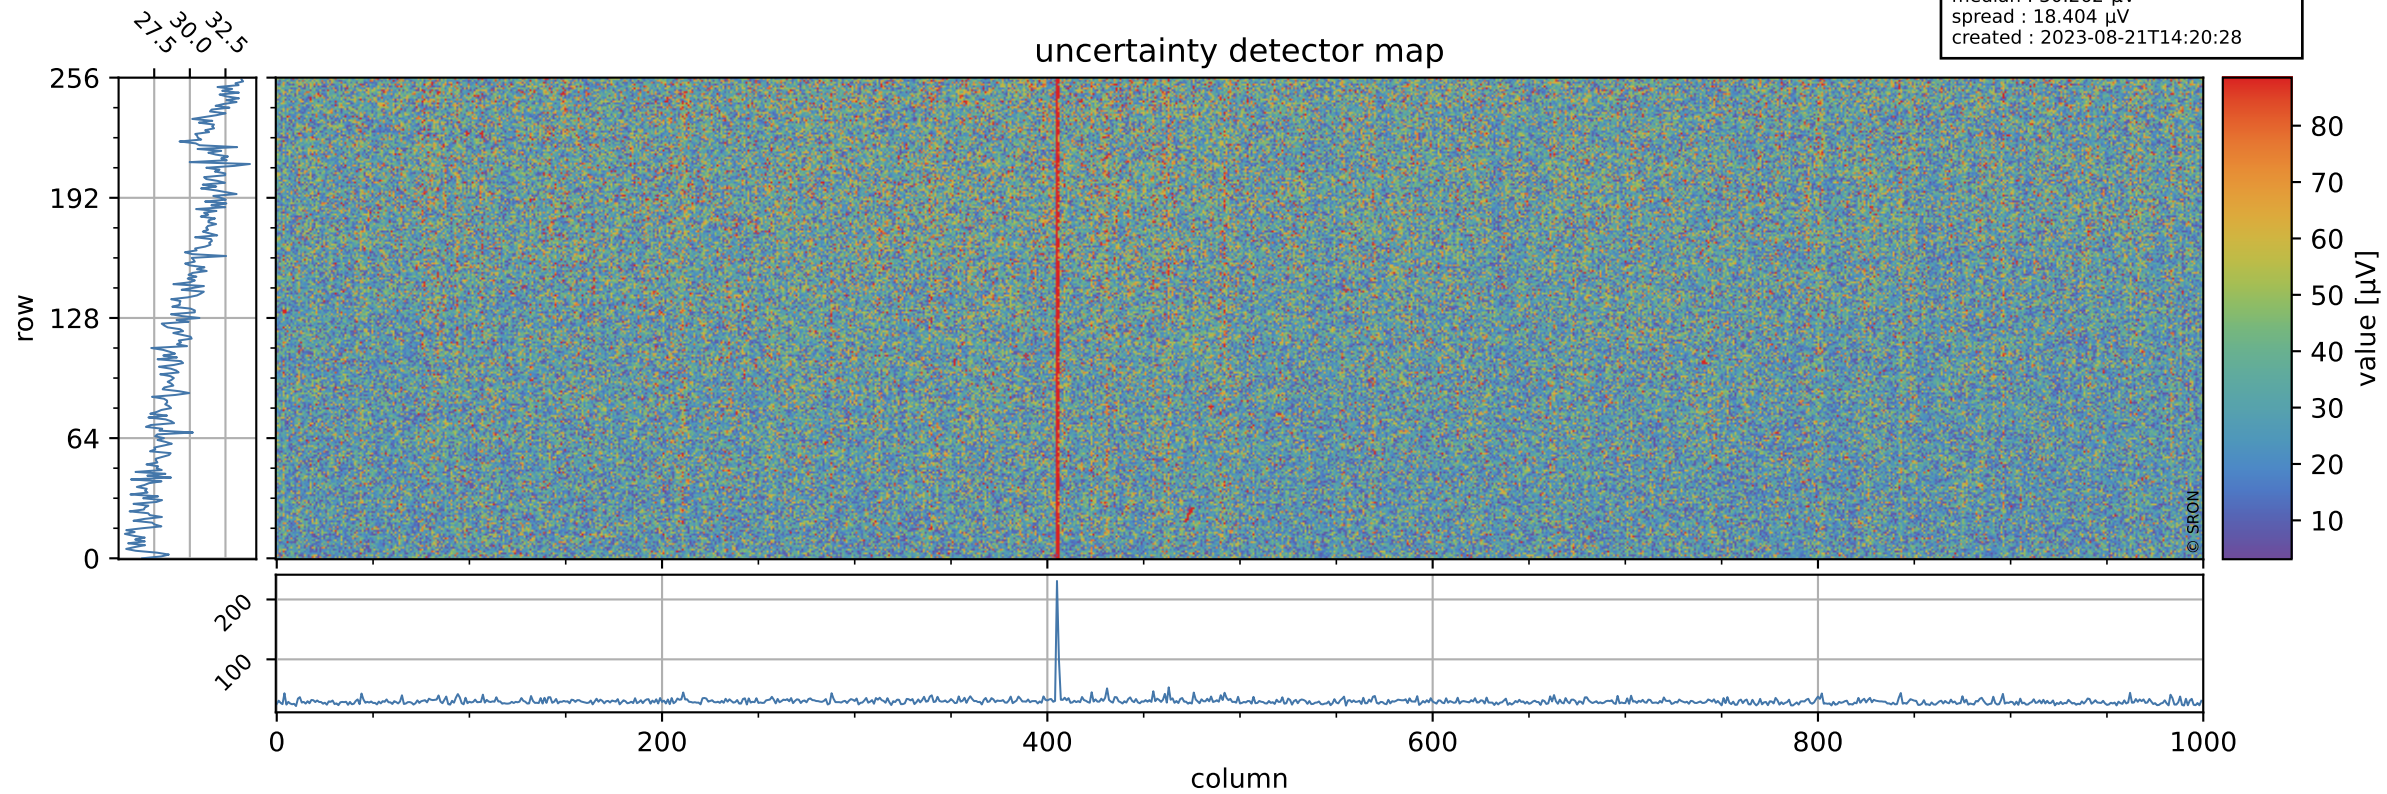

# Tropomi SWIR offset (official)

orbits : 19 in [6127, 6172]  
coverage : 2018-12-19 / 2018-12-22  
median : 0.52598 V  
spread : 0.035921 V  
created : 2023-08-21T14:20:28

## value detector map

# Tropomi SWIR offset (official)

orbits : 19 in [6127, 6172]  
coverage : 2018-12-19 / 2018-12-22  
median : 30.262  $\mu\text{V}$   
spread : 18.404  $\mu\text{V}$   
created : 2023-08-21T14:20:28

# Tropomi SWIR offset (official) ground-tracks of Sentinel-5P

orbits : 19 in [6127, 6172]  
coverage : 2018-12-19 / 2018-12-22  
created : 2023-08-21T14:20:29