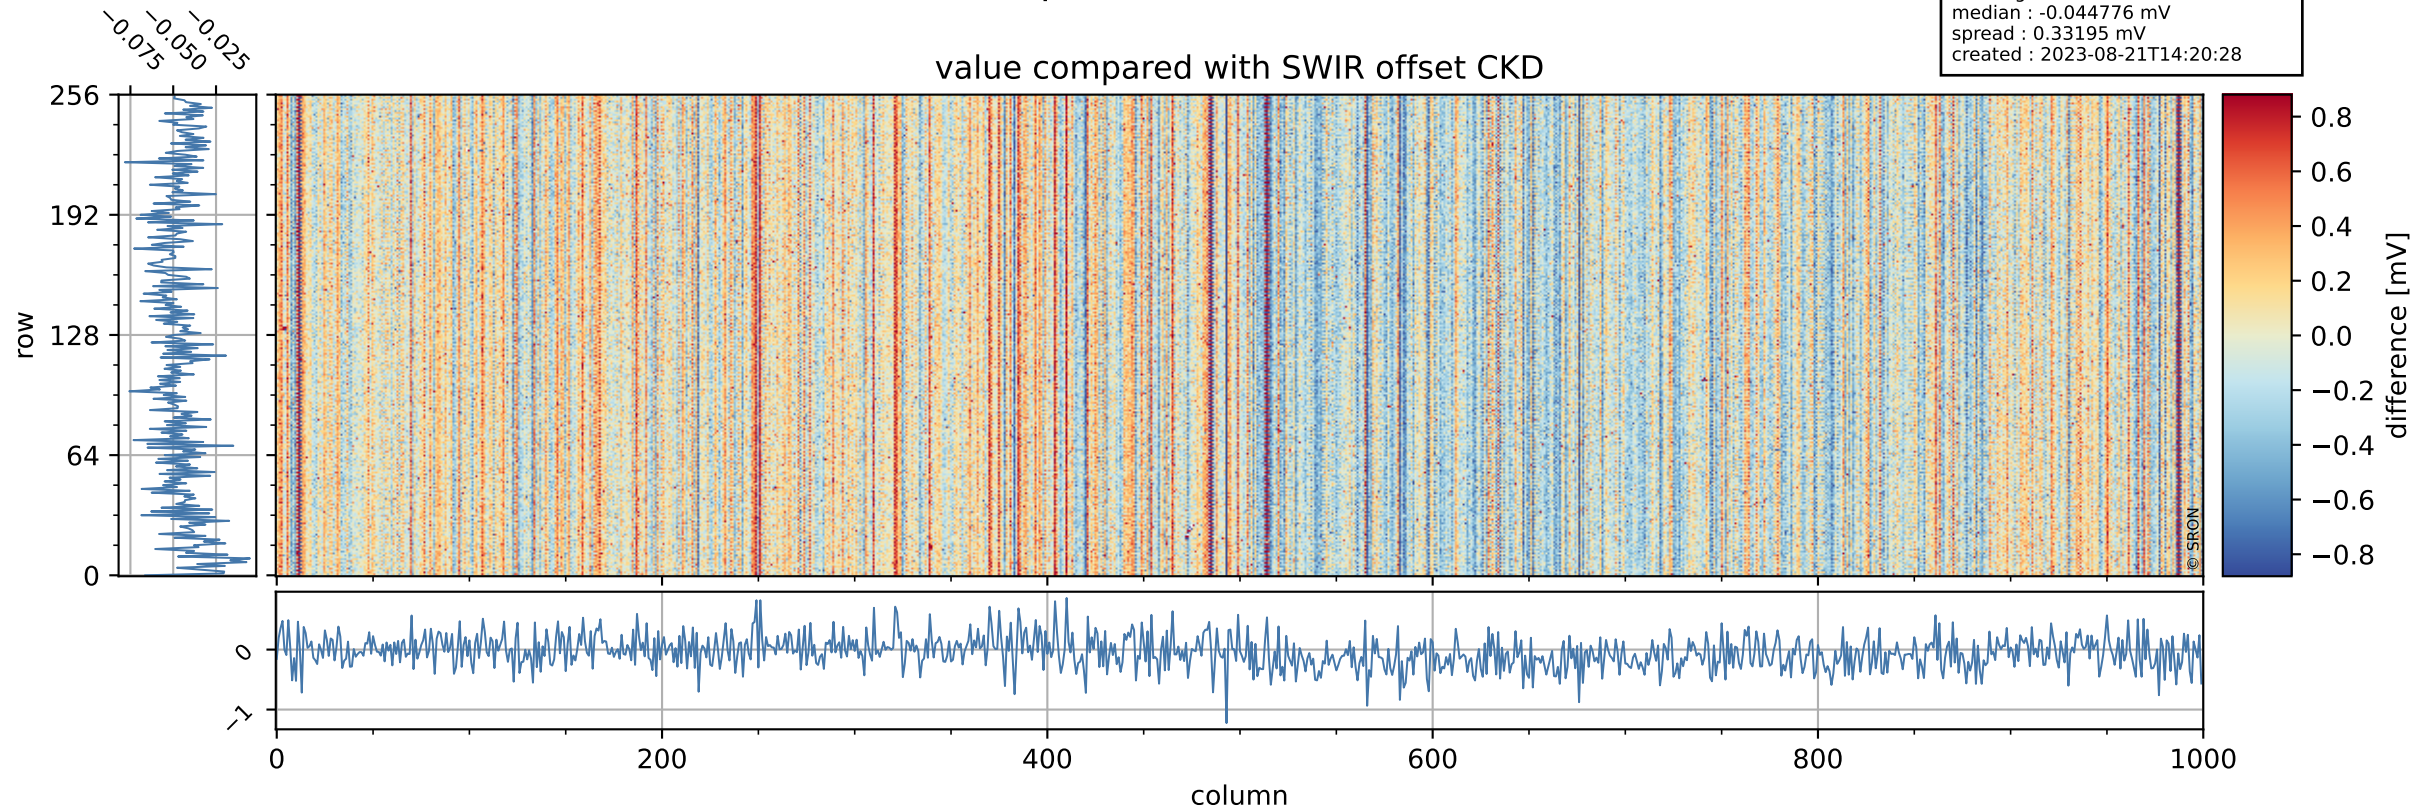

## value detector map

# Tropomi SWIR offset (official)

orbits : 19 in [6127, 6172]  
coverage : 2018-12-19 / 2018-12-22  
median : 30.262  $\mu\text{V}$   
spread : 18.404  $\mu\text{V}$   
created : 2023-08-21T14:20:28

# Tropomi SWIR offset (official)

orbits : 19 in [6127, 6172]  
coverage : 2018-12-19 / 2018-12-22  
median : -0.044776 mV  
spread : 0.33195 mV  
created : 2023-08-21T14:20:28

value compared with SWIR offset CKD

# Tropomi SWIR offset (official) ground-tracks of Sentinel-5P

orbits : 19 in [6127, 6172]  
coverage : 2018-12-19 / 2018-12-22  
created : 2023-08-21T14:20:29