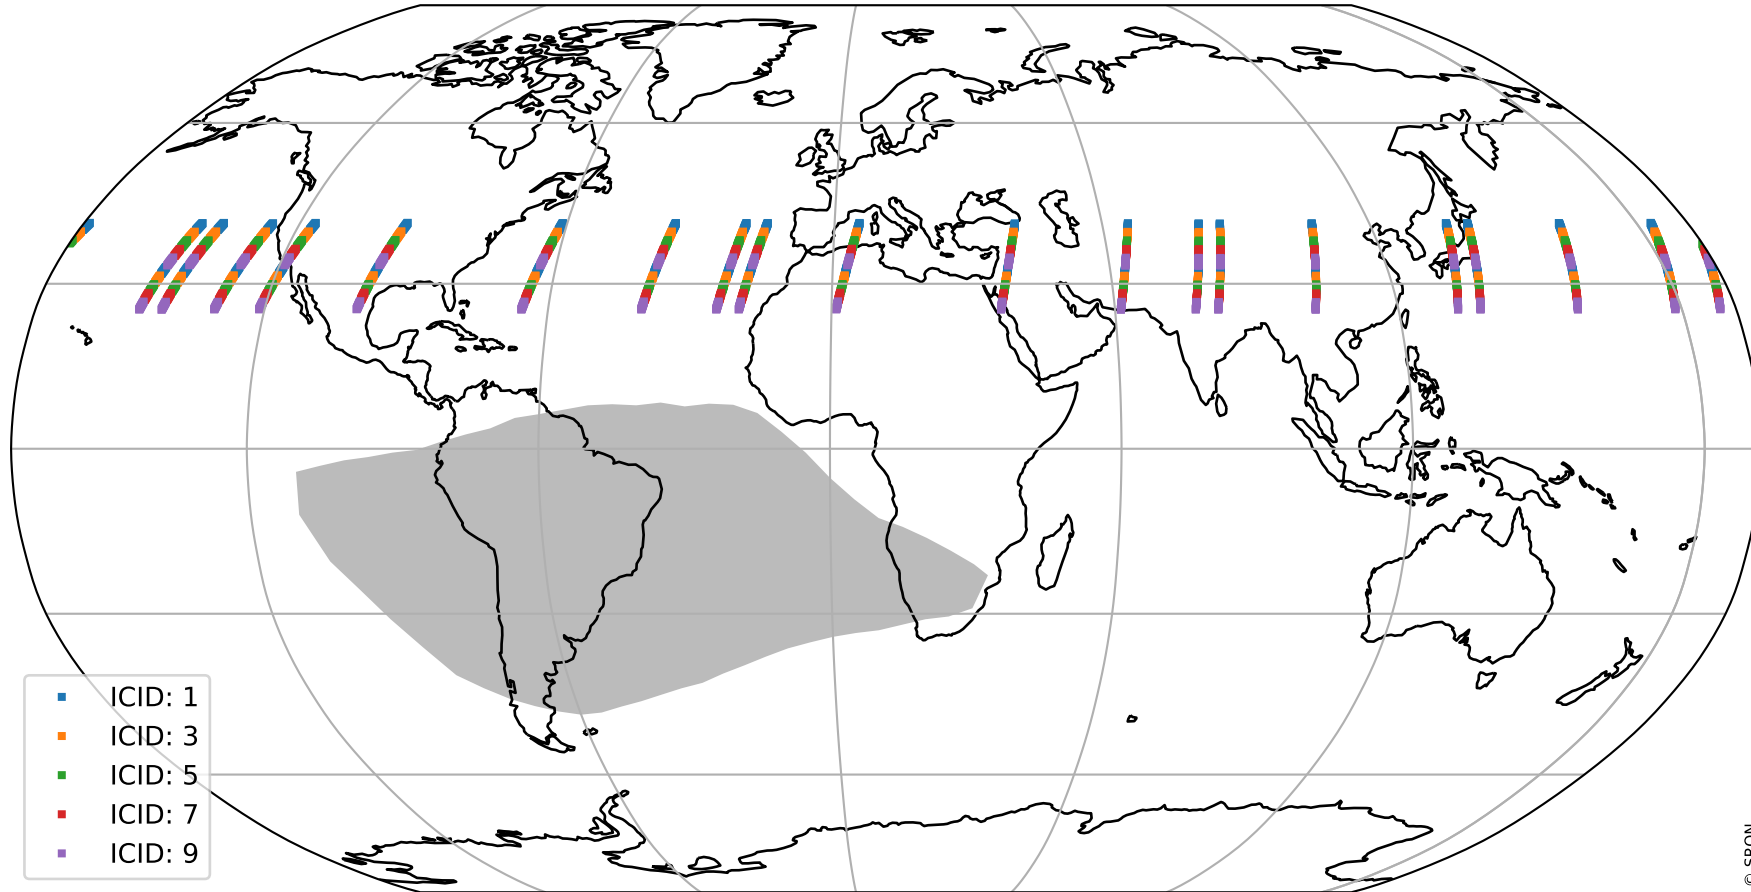

Tropomi SWIR offset (official)

orbits : 20 in [6142, 6187]
coverage : 2018-12-20 / 2018-12-23
median : 0.52598 V
spread : 0.035922 V
created : 2023-08-21T14:20:30

value detector map

Tropomi SWIR offset (official)

orbits : 20 in [6142, 6187]
coverage : 2018-12-20 / 2018-12-23
median : 29.681 μV
spread : 18.049 μV
created : 2023-08-21T14:20:30

Tropomi SWIR offset (official)

orbits : 20 in [6142, 6187]
coverage : 2018-12-20 / 2018-12-23
median : -0.037515 mV
spread : 0.33537 mV
created : 2023-08-21T14:20:30

value compared with SWIR offset CKD

Tropomi SWIR offset (official) ground-tracks of Sentinel-5P

orbits : 20 in [6142, 6187]
coverage : 2018-12-20 / 2018-12-23
created : 2023-08-21T14:20:31

Tropomi SWIR offset (official)

orbits : [2827, 6187]
coverage : 2018-04-30 / 2018-12-23
created : 2023-08-21T14:20:31

trend of detector median & temperatures