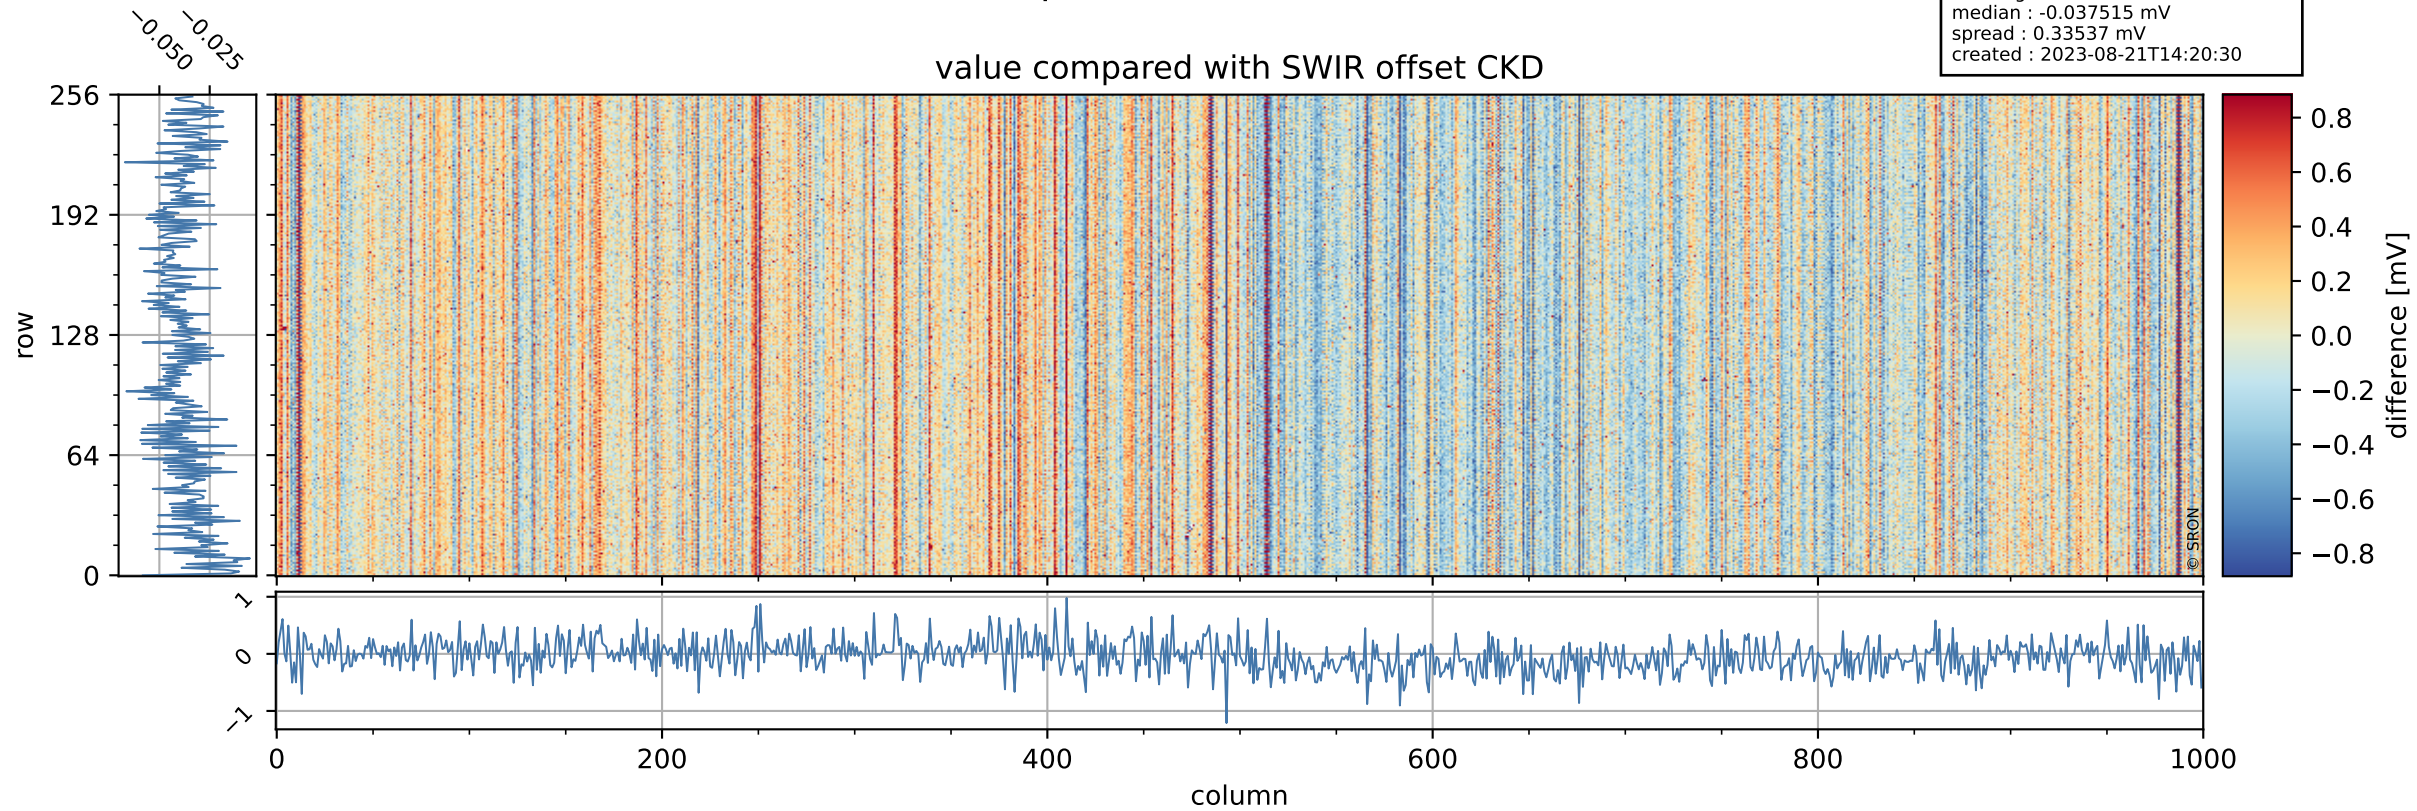

Tropomi SWIR offset (official)

orbits : 20 in [6142, 6187]
coverage : 2018-12-20 / 2018-12-23
median : 0.52598 V
spread : 0.035922 V
created : 2023-08-21T14:20:30

value detector map

Tropomi SWIR offset (official)

orbits : 20 in [6142, 6187]
coverage : 2018-12-20 / 2018-12-23
median : 29.681 μV
spread : 18.049 μV
created : 2023-08-21T14:20:30

Tropomi SWIR offset (official)

orbits : 20 in [6142, 6187]
coverage : 2018-12-20 / 2018-12-23
median : -0.037515 mV
spread : 0.33537 mV
created : 2023-08-21T14:20:30

value compared with SWIR offset CKD

Tropomi SWIR offset (official) ground-tracks of Sentinel-5P

orbits : 20 in [6142, 6187]
coverage : 2018-12-20 / 2018-12-23
created : 2023-08-21T14:20:31

Tropomi SWIR offset (official)

orbits : [2827, 6187]
coverage : 2018-04-30 / 2018-12-23
created : 2023-08-21T14:20:31

trend of detector median & temperatures