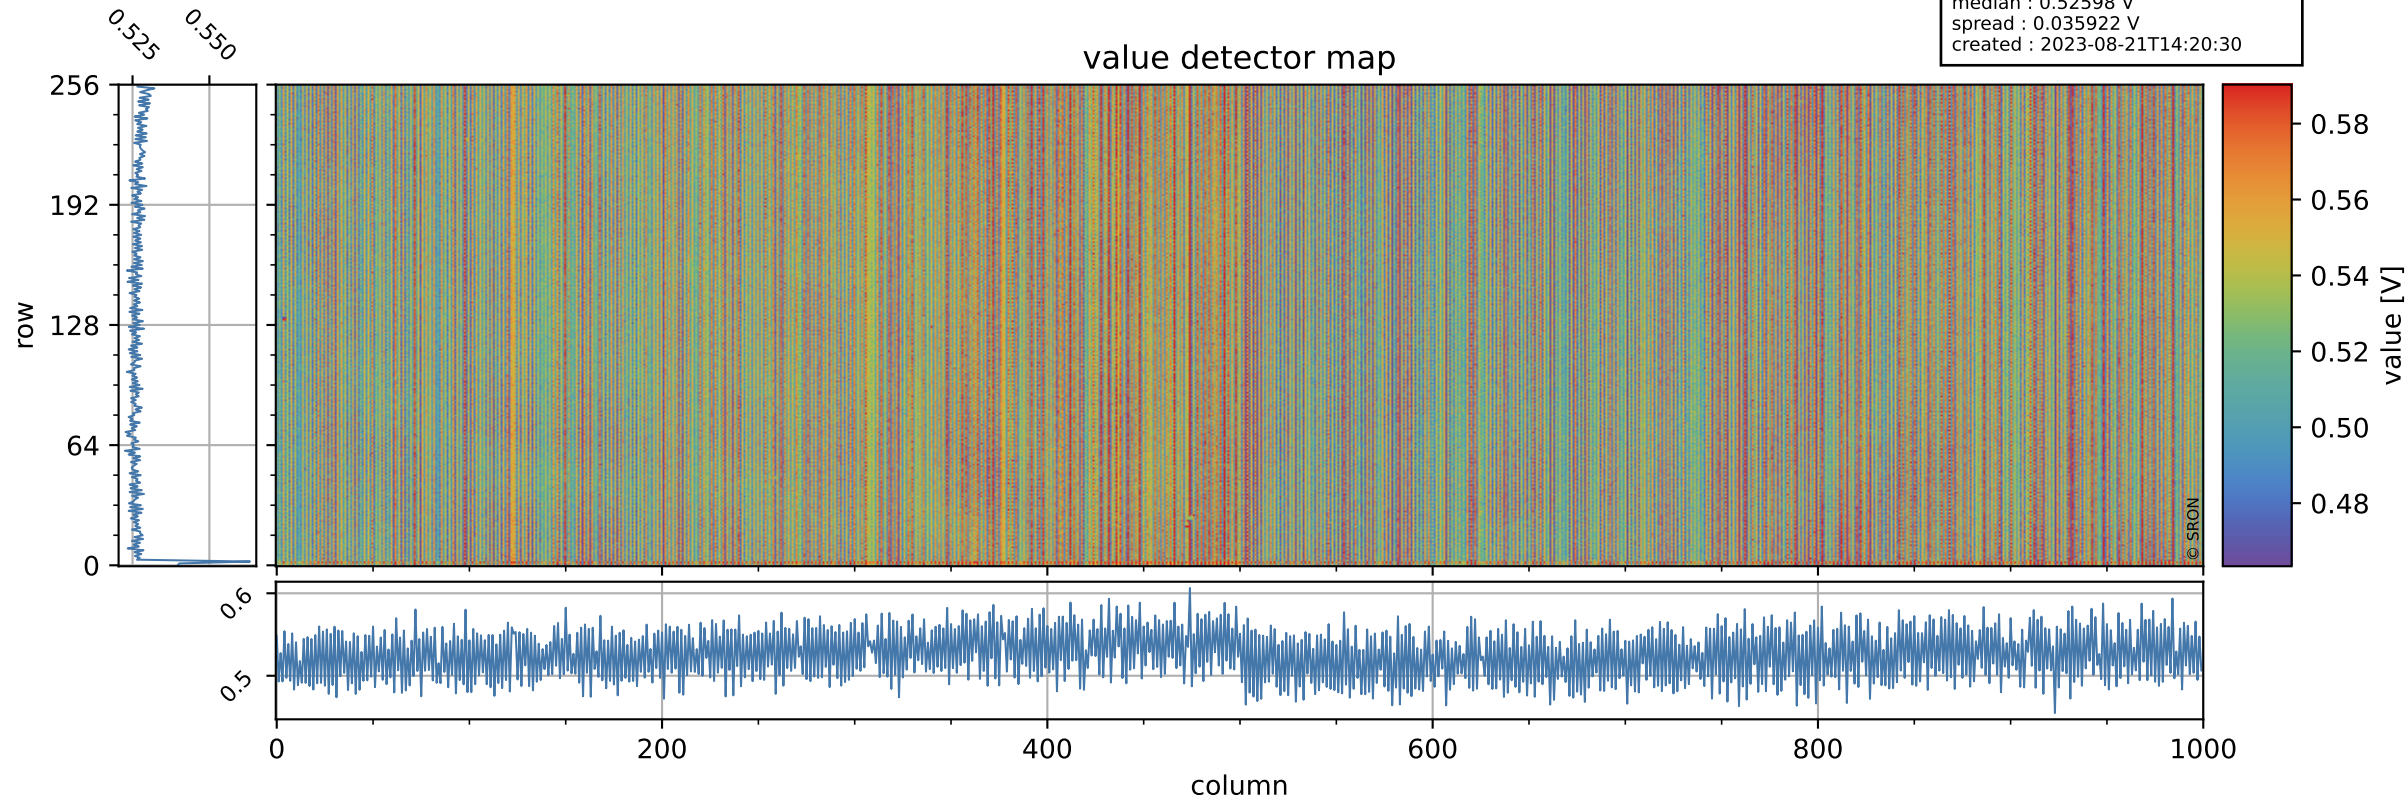

Tropomi SWIR offset (official)

orbits : 20 in [6142, 6187]
coverage : 2018-12-20 / 2018-12-23
median : 0.52598 V
spread : 0.035922 V
created : 2023-08-21T14:20:30

value detector map

Tropomi SWIR offset (official)

orbits : 20 in [6142, 6187]
coverage : 2018-12-20 / 2018-12-23
median : 29.681 μV
spread : 18.049 μV
created : 2023-08-21T14:20:30

Tropomi SWIR offset (official)

orbits : 20 in [6142, 6187]
coverage : 2018-12-20 / 2018-12-23
median : -0.037515 mV
spread : 0.33537 mV
created : 2023-08-21T14:20:30

value compared with SWIR offset CKD

Tropomi SWIR offset (official) ground-tracks of Sentinel-5P

orbits : 20 in [6142, 6187]
coverage : 2018-12-20 / 2018-12-23
created : 2023-08-21T14:20:31

Tropomi SWIR offset (official)

orbits : [2827, 6187]
coverage : 2018-04-30 / 2018-12-23
created : 2023-08-21T14:20:31

trend of detector median & temperatures