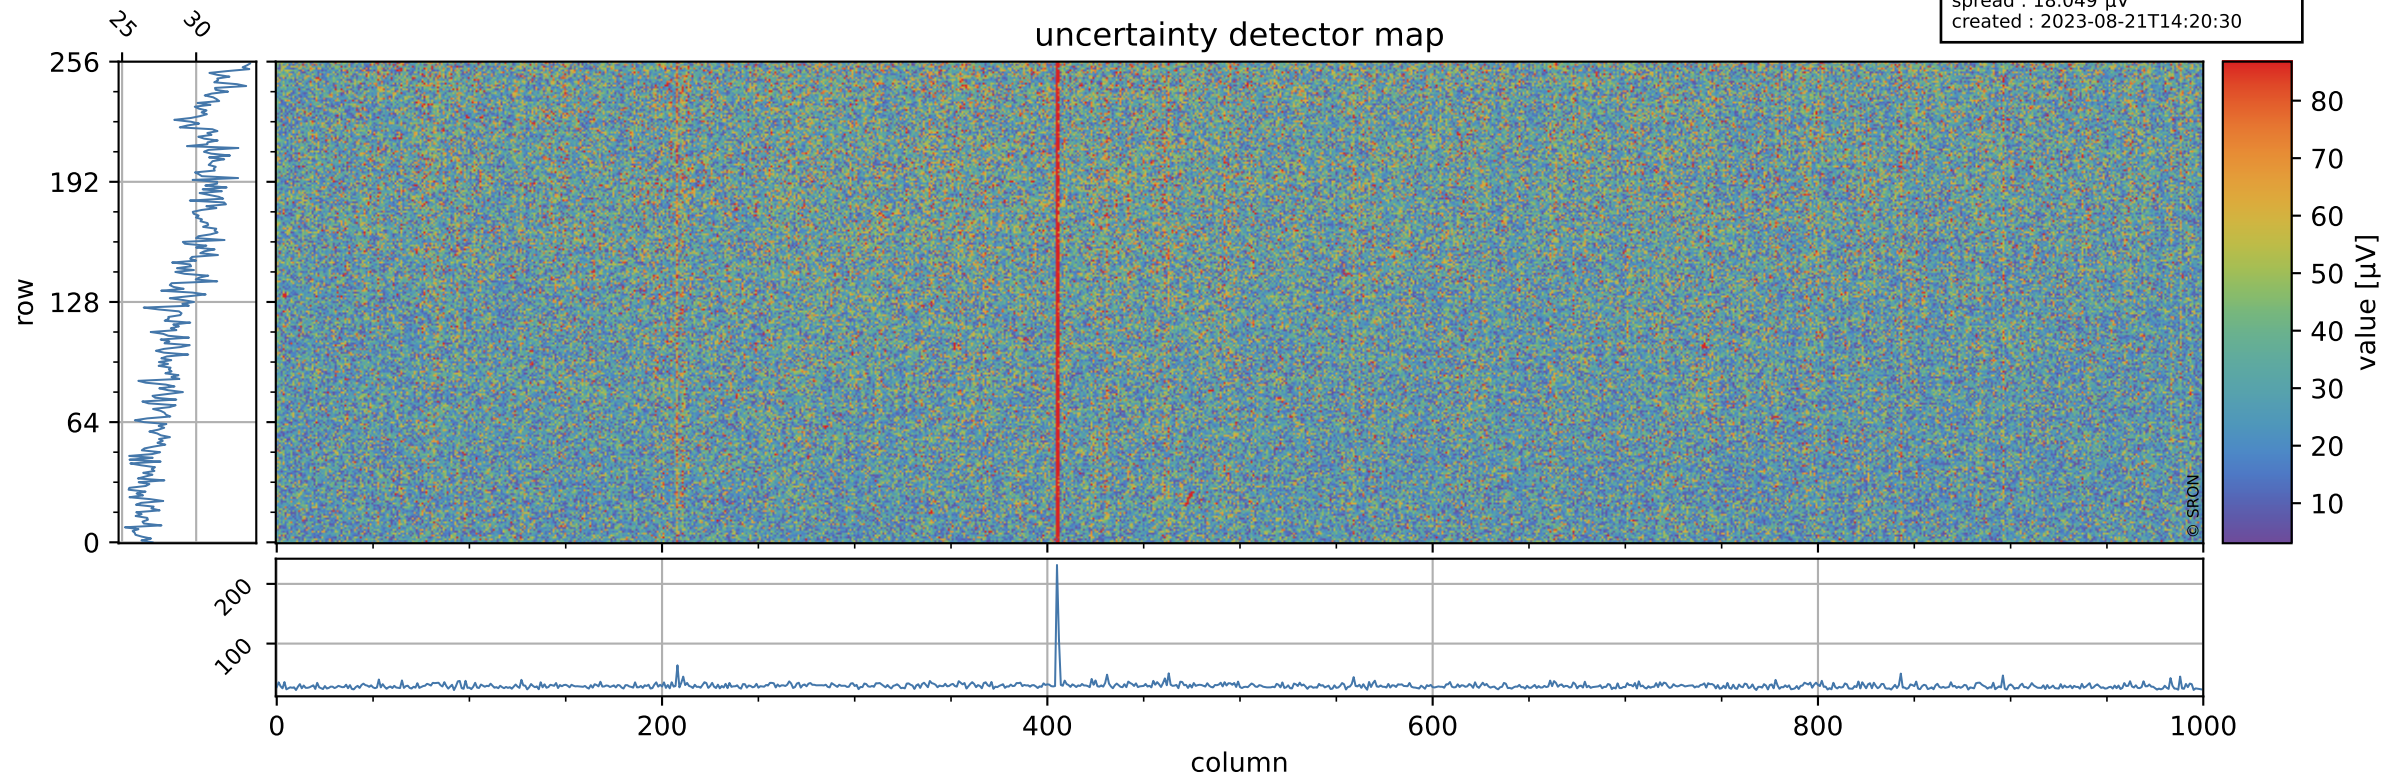

Tropomi SWIR offset (official)

orbits : 20 in [6142, 6187]
coverage : 2018-12-20 / 2018-12-23
median : 0.52598 V
spread : 0.035922 V
created : 2023-08-21T14:20:30

value detector map

Tropomi SWIR offset (official)

orbits : 20 in [6142, 6187]
coverage : 2018-12-20 / 2018-12-23
median : 29.681 μV
spread : 18.049 μV
created : 2023-08-21T14:20:30

Tropomi SWIR offset (official)

orbits : 20 in [6142, 6187]
coverage : 2018-12-20 / 2018-12-23
median : -0.037515 mV
spread : 0.33537 mV
created : 2023-08-21T14:20:30

value compared with SWIR offset CKD

Tropomi SWIR offset (official) ground-tracks of Sentinel-5P

orbits : 20 in [6142, 6187]
coverage : 2018-12-20 / 2018-12-23
created : 2023-08-21T14:20:31

Tropomi SWIR offset (official)

orbits : [2827, 6187]
coverage : 2018-04-30 / 2018-12-23
created : 2023-08-21T14:20:31

trend of detector median & temperatures